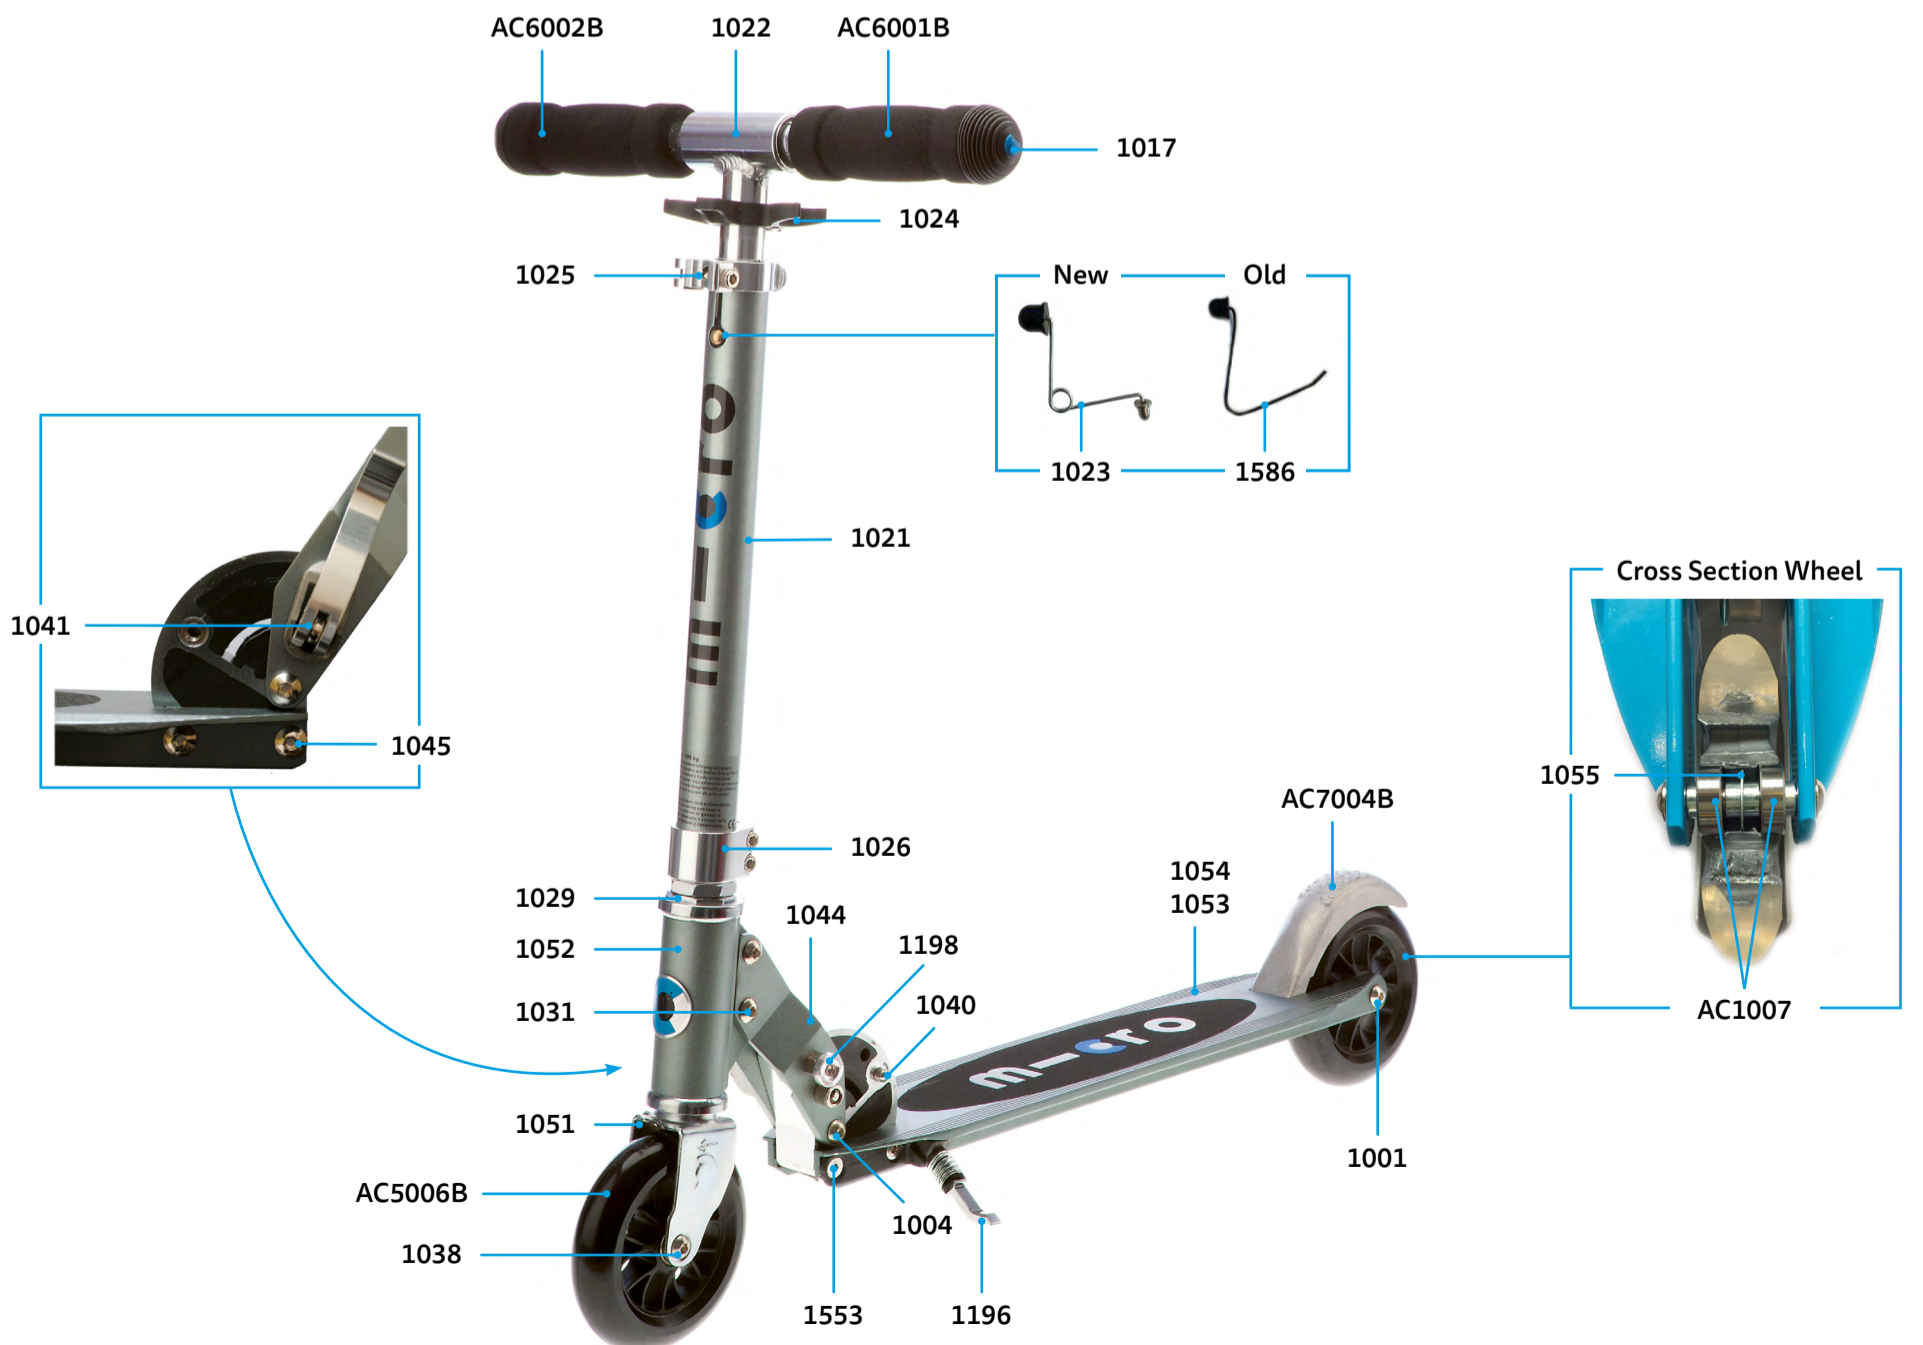

MICRO BULLET

PARTS

Article No.	Article
1001	Axle Bolt Internal Thread, 40 mm
1004	Axle Bolt Internal Thread, 44 mm
1017	Plugs, Handle Bolt, Rubber Strip
1021	Plastic Linkage Tube
1022	T-Tube
1024	Multimountclip
1025	Quick-Acting Clamp, Silver
1026	Lower Clamp, Silver
1029	Inverter Logic Complete
1031	Axle Bolt Internal Thread, 19 mm
1038	Axle Bolt Internal Thread, 30 mm
1040	Folding Block
1041	Locking Complete
1044	Holder Plates Left And Right
1045	Axle Bolt Internal Thread, 33 mm
1046	Brake Plate
1047	Brake Spring
1048	Brake Bolt
1050	Lower T-Tube
1051	Steering Fork
1052	Front Holder
1053	Deck And Griptape
1054	Griptape
1055	Spacer Between Bearings 10.25 mm
1196	Kick Stand With Screws
1198	Push Button, Silver
1553	Screw For Kickstand
1586/1023	Bolt And Spring T-Bar

ACCESSORIES

Article No.	Article
AC6001B	High Density Foam Hand Grip
AC6002B	Complete Handgrip, Tube Plug, Shockcord
AC5006B	Wheel Complete Blister
AC7004B	Brake Complete Blister
AC1007	Single Bearing ABEC 9

MICRO BULLET
SA0017