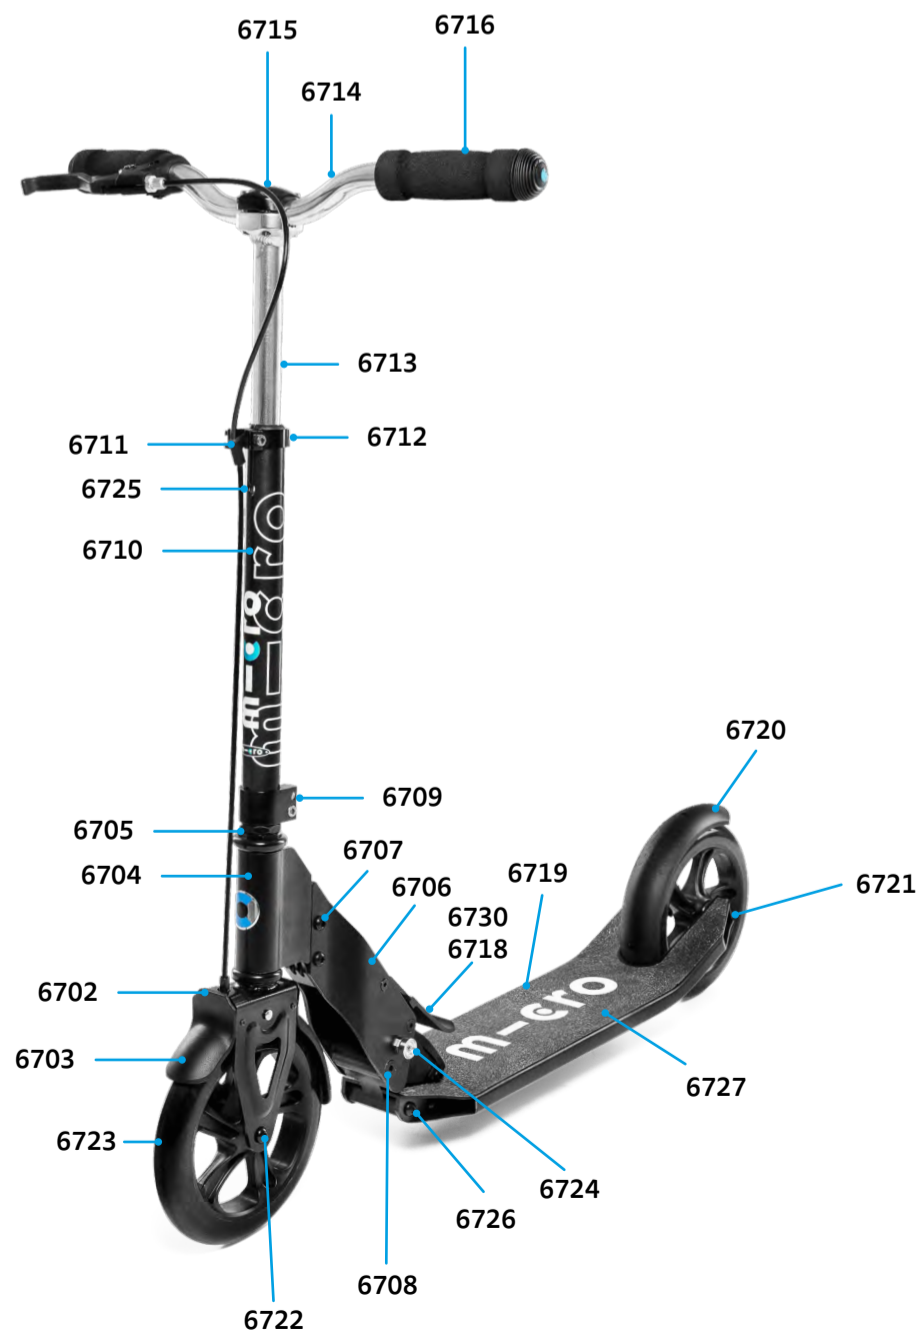

MICRO EAZY
SA0155

MICRO METROPOLITAN / DELUXE

PARTS

Article No.	Article
1004	Axle Bolt Internal Thread, 44 mm
1009	Blue Pushbutton
1023	Spring And Pushbutton
1031	Axle Bolt Internal Thread, 19 mm
1161	Axle Bolt External Thread, 10.5 mm
1180	Rear Axle Bolt Internal Thread, 62mm Metropolitan
1224	Front Holder Black
1553	Axle Bolt External Thread, 21.5mm
1578	Lower Clamp, 200 mm, Black Matt
1888	Front Fender
4705	Kickstand Black
4708	Griptape
4709	Quick Active Clamp Black
4715	Foot Brake Complete Metropolitan
4736	T-Bar Metropolitan Complete
4743	Holder For Handgrip / Holder For Handlebar
4744	Folding Quick Release - Black
4755	Headset Metropolitan Und Metrop Deluxe
4807	Font Axle Bolt Internal Thread, 64mm
4810	Handbrake System Complete
4811	Front Fork With Suspension
4919	Disk (Brake)
4922	Rear Axle Bolt Internal Thread, 74mm Metropolitan Deluxe
4929	Holder Plates Left & Right Metropolitan
4834	Disk Brake Set Complete
4835	Handlebar End Caps
7112	Folding Block

ACCESSORIES

Article No.	Article
AC5010B	Wheel Black 200mm Metropolitan
AC6001B	High Density Foam Hand Grip
AC9056	Tube Light
4895	Wheel Black 200mm Metropolitan Deluxe
AC5016B	Wheel Black 200mm Metropolitan Deluxe box

MICRO DOWNTOWN

PARTS

Article No.	Article
6702	Front Fork Complete With Brake And Cable
6703	Front Fender With Screws
6704	Front Holder
6705	Headset Complete
6706	Shank Left And Right
6707	Screws For Shank
6709	Lower Clamp
6710	Lower Bar
6711	Plastic Spacer For T-Bar
6712	Upper Clamp
6713	Upper T-Bar
6714	Handles And Bar
6715	Top Clamp Complete
6716	Handle
6718	Folding Cover
6719	Deck With Griptape
6720	Brake Complete
6721	Rear Axle
6722	Front Axle
6723	Wheel With Bearing
6724	Folding Button
6725	Botton And Spring
6726	Screws For Folding Block
6730	Folding Complete
6727	Griptape