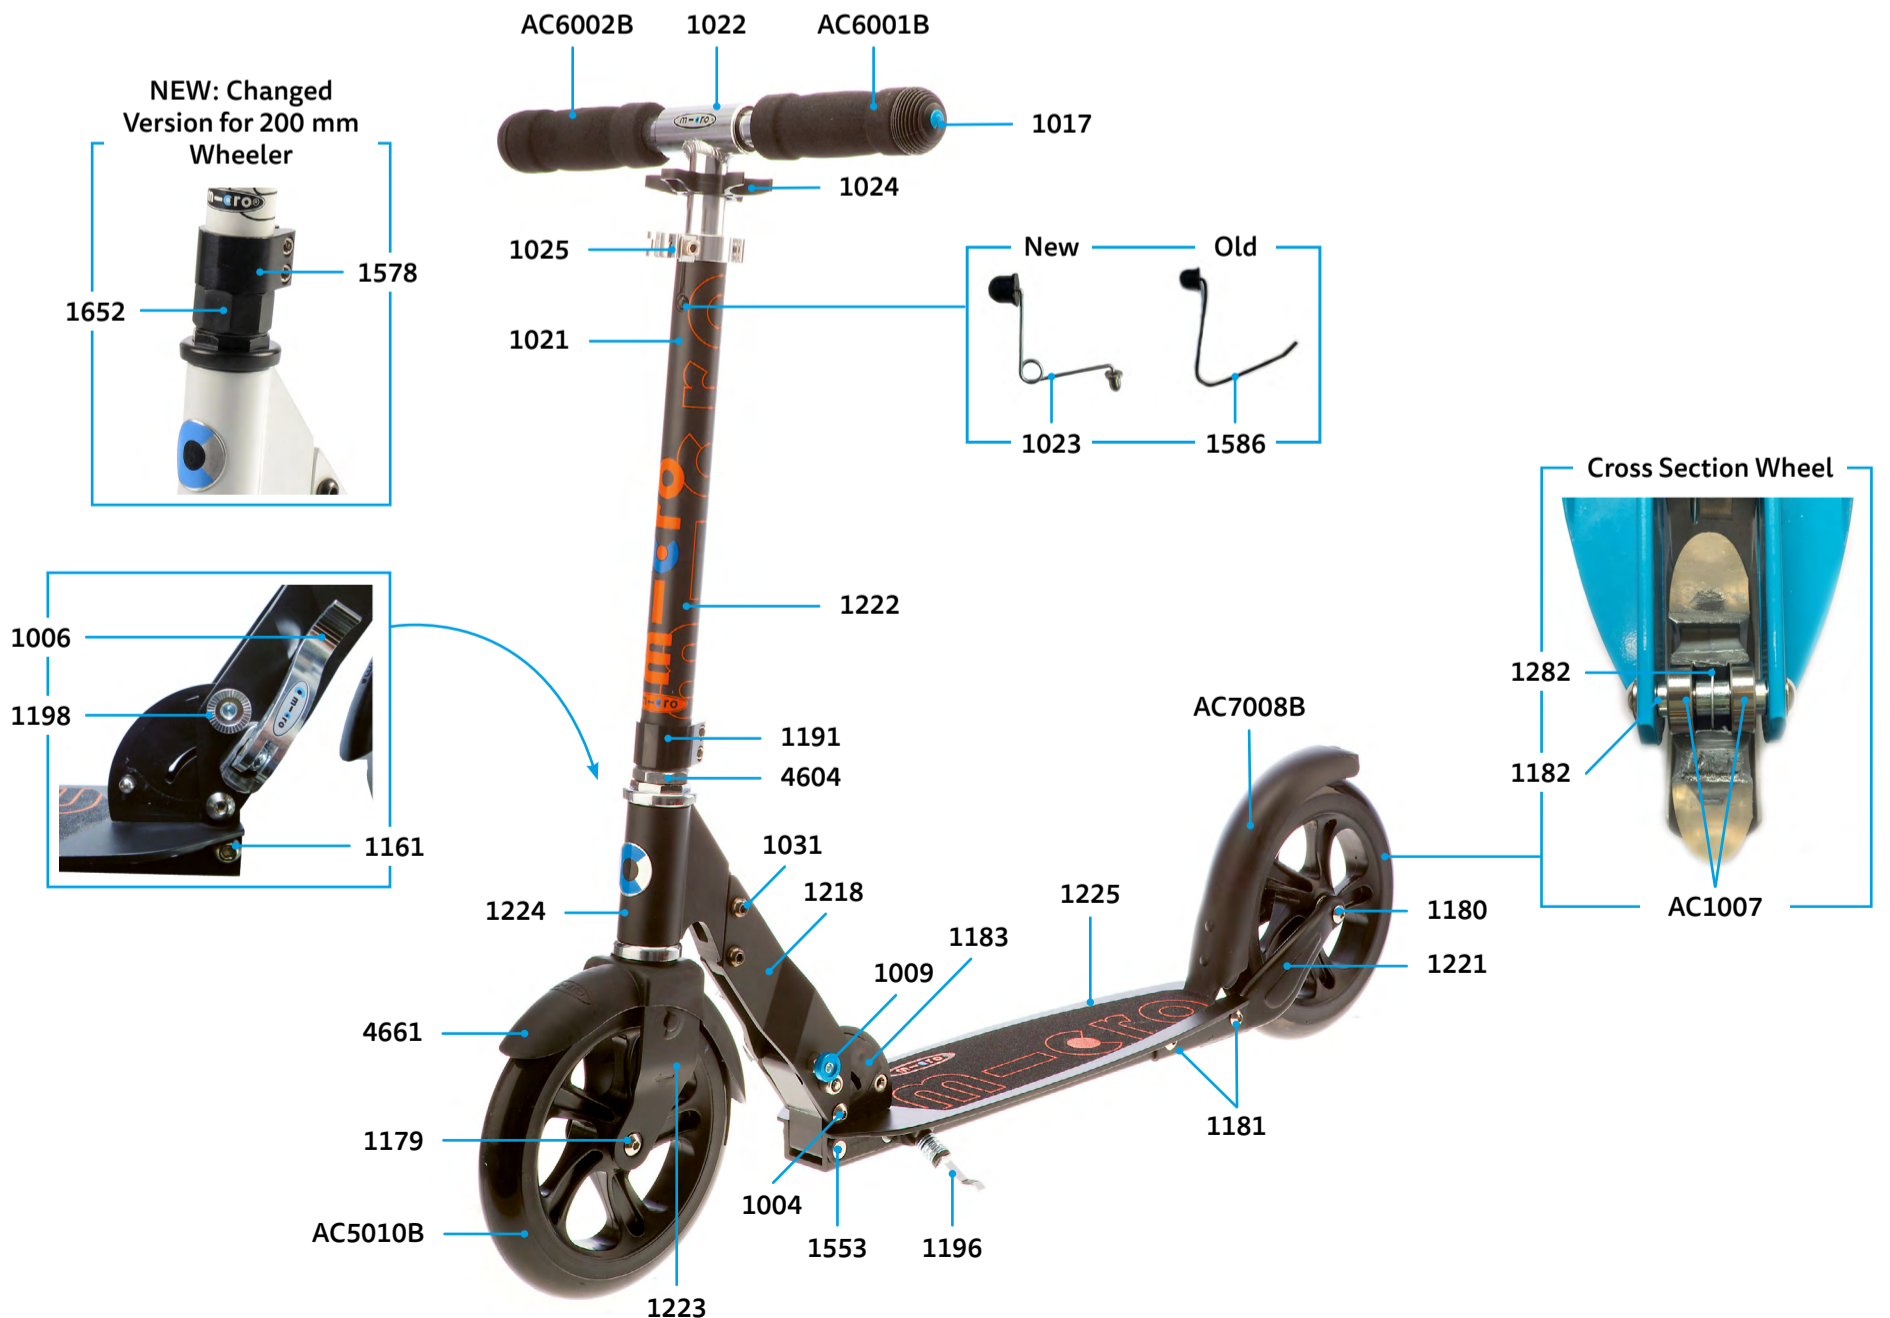

MICRO BLACK

PARTS

Article No.	Article
1004	Axle Bolt Internal Thread, 44 mm
1006	Locking Complete
1009	Push Button, Blue
1017	Plugs, Handle Bolt, Rubber Strip
1021	Plastic Linkage Tube
1022	T-Tube
1024	Multimountclip
1025	Quick-Acting Clamp, Silver
1031	Axle Bolt Internal Thread, 19 mm
1161	Axle Bolt External Thread, 10.5 mm
1179	Axle Bolt Internal Thread, 43 mm
1180	Axle Bolt Internal Thread, 62 mm
1181	Axle Bolt Internal Thread, 47.5 mm
1182	Spacer External Bearings 9.4 mm
1183	Folding Block
1186	Brake Spring
1187	Brake Bolt
1191	Lower Clamp
1196	Kick Stand With Screws
1198	Push Button, Silver
1218	Holder Plates Left And Right
1219	Brake Plate
1221	Fastening eElements Wheel Back
1222	Lower T-Tube
1223	Steering fork
1224	Front Holder
1225	Deck And Griptape
1226	Griptape
1282	Spacer Between Bearings 24.30 mm

Article No.	Article
1553	Axle Bolt External Thread, 21.5 mm
1578	Lower Clamp, 200 mm, Black Matt
1586/1023	Bolt And Spring T-Bar
1652	Width Nut, 200 mm
4604	Inveter Logic Complete Set (CH)
4661	Fender

ACCESSORIES

Article No.	Article
AC5010B	Wheel Complete Blister
AC7008B	Brake Complete Blister
AC1007	Single Bearing ABEC 9
AC6001B	High Density Foam Hand Grip
AC6002B	Complete Handgrip, Tube Plug, Shockcord

MICRO BLACK
SA0034