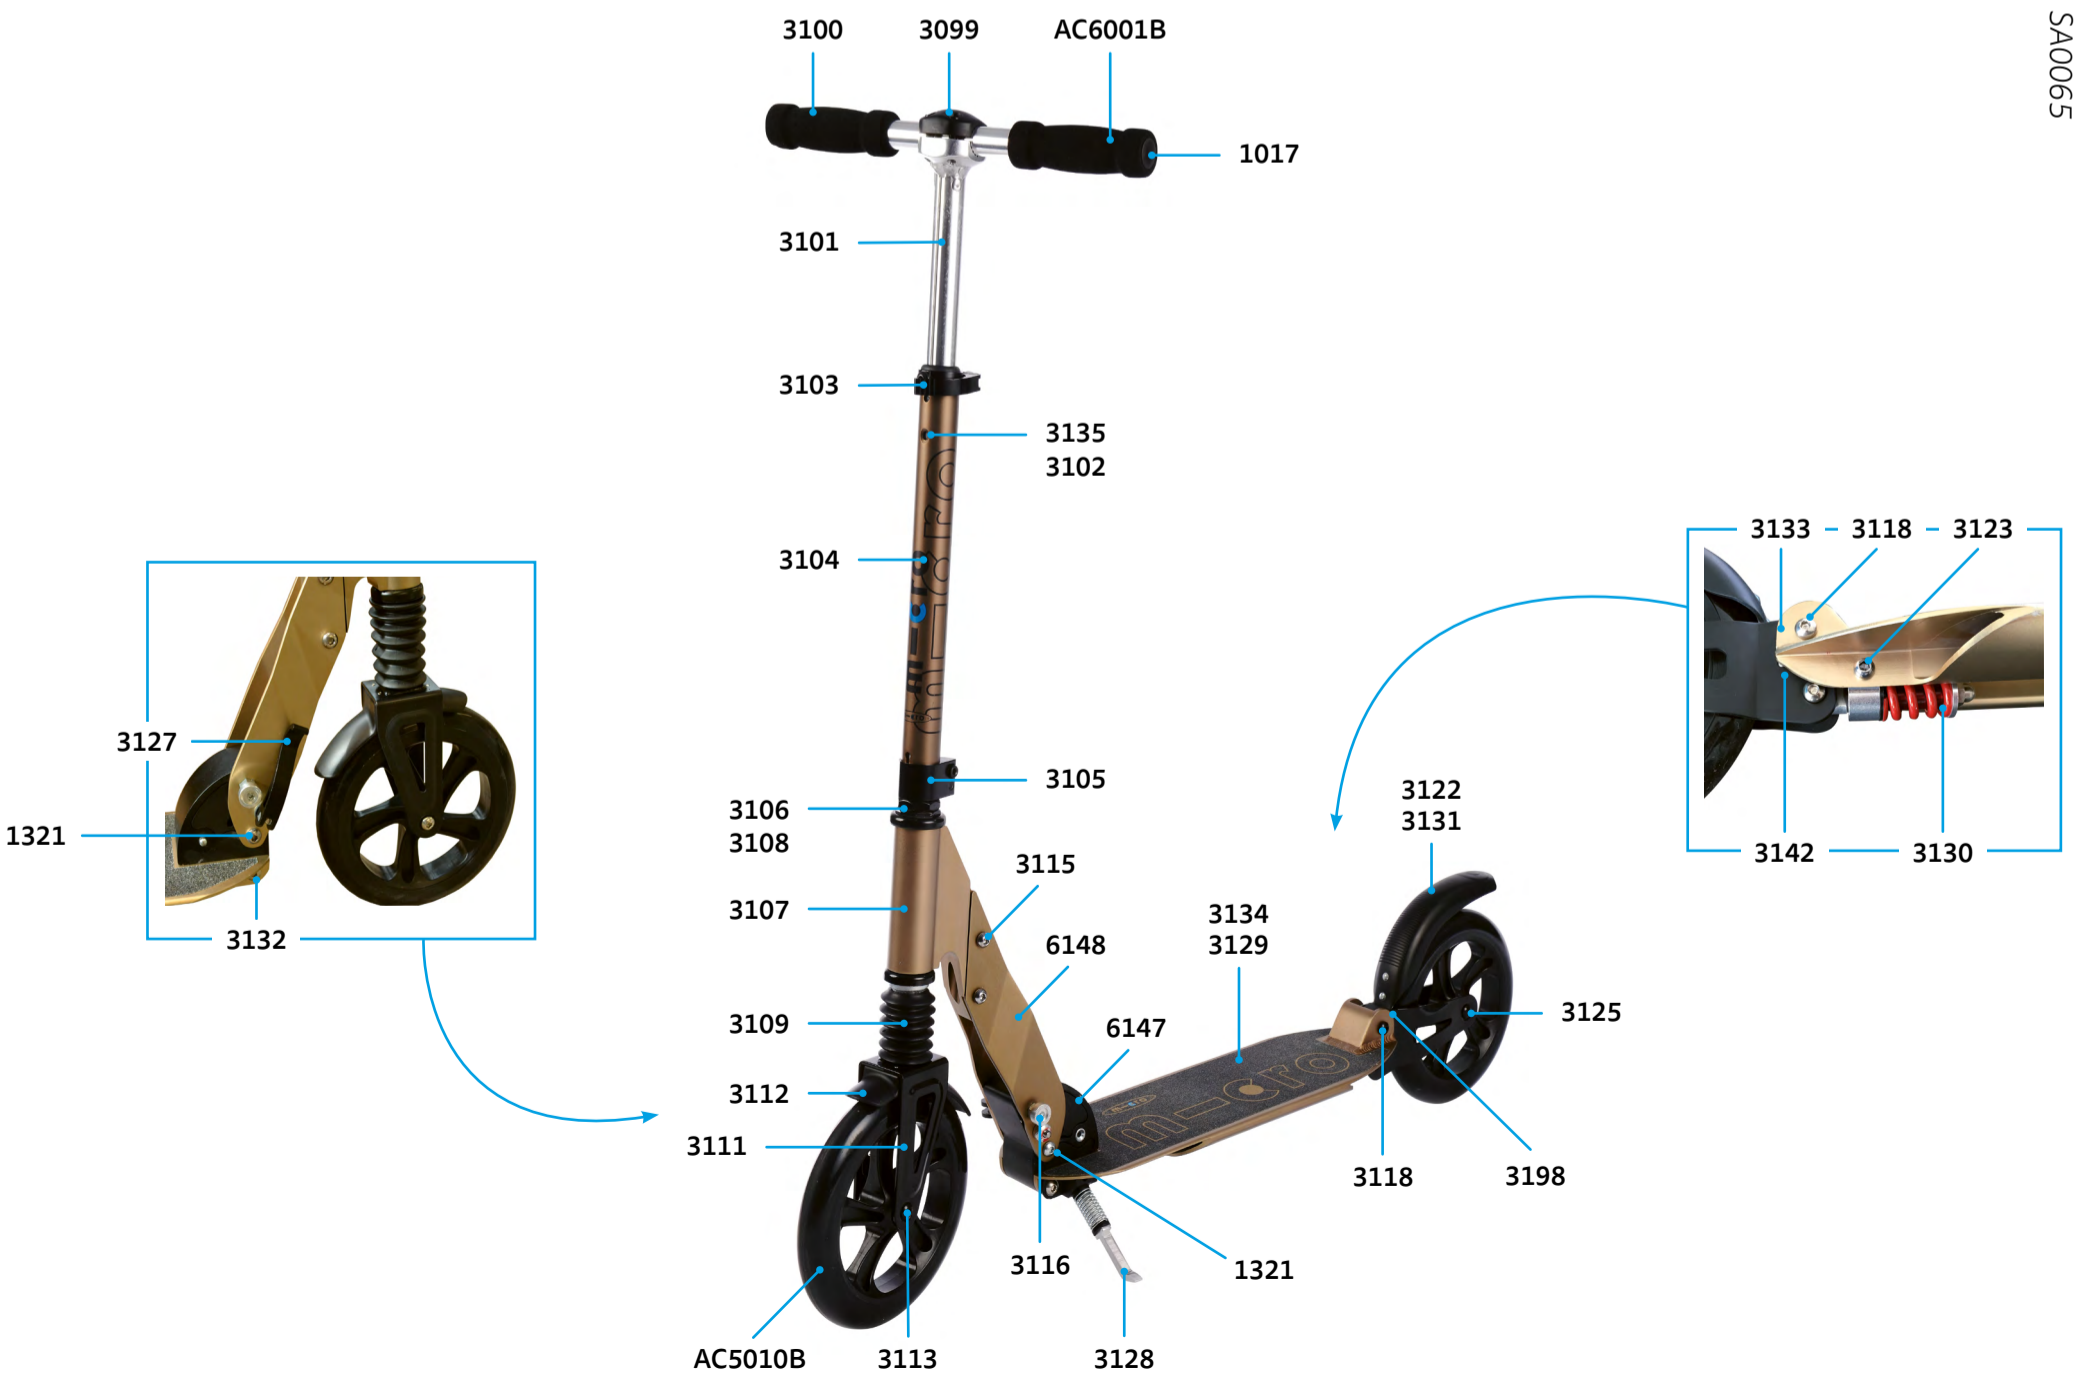

MICRO SUSPENSION

PARTS

Article No.	Article
1017	Tube Plug With Shockcord
3099	Handle Bar Cap With Screws
3100	Handle Bar
3101	Bar With Spring And Bolt
3102	Plastic Linkage Tube
3103	Quick-Acting Clamp
3104	Lower T-Tube
3105	Lower Clamp
3106	Complete Headset
3107	Steering Head
3108	Round Socket Head Cap, Rebound Washer
3109	Dust Protection
3111	Steering Fork Complete
3112	Fender Front Wheel
3113	Axle
3115	Bolt For Holder Plates
3116	Push Button, Silver
3118	Sleeves/Spacer Back Suspension
3122	Brake Plate
3124	Bolt For Brake
3125	Axle Back Wheel
3127	Quick Release
3128	Kickstand With Two Screws
3129	Deck With Griptape
3130	Spring Complete
3131	Back Part With Brake No Wheel
3132	Step Screw
3133	Brake Pin
3134	Griptape
3135	Bolt And Spring T-Bar

ACCESSORIES

Article No.	Article
3198	Brake Spring
3218	Deck With Griptape
3219	Griptape
3220	Holder Plates (Left) | Holderplates (Right)
3221	Steering Head Black
3222	Lower Tube
6147	Folding Block
6148	Holder Plates Left And Right

Article No.	Article
AC6001B	High Density Foam Hand Grip
AC5010B	Wheel Complete Blister

SA0156

MICRO SUSPENSION
SA0065