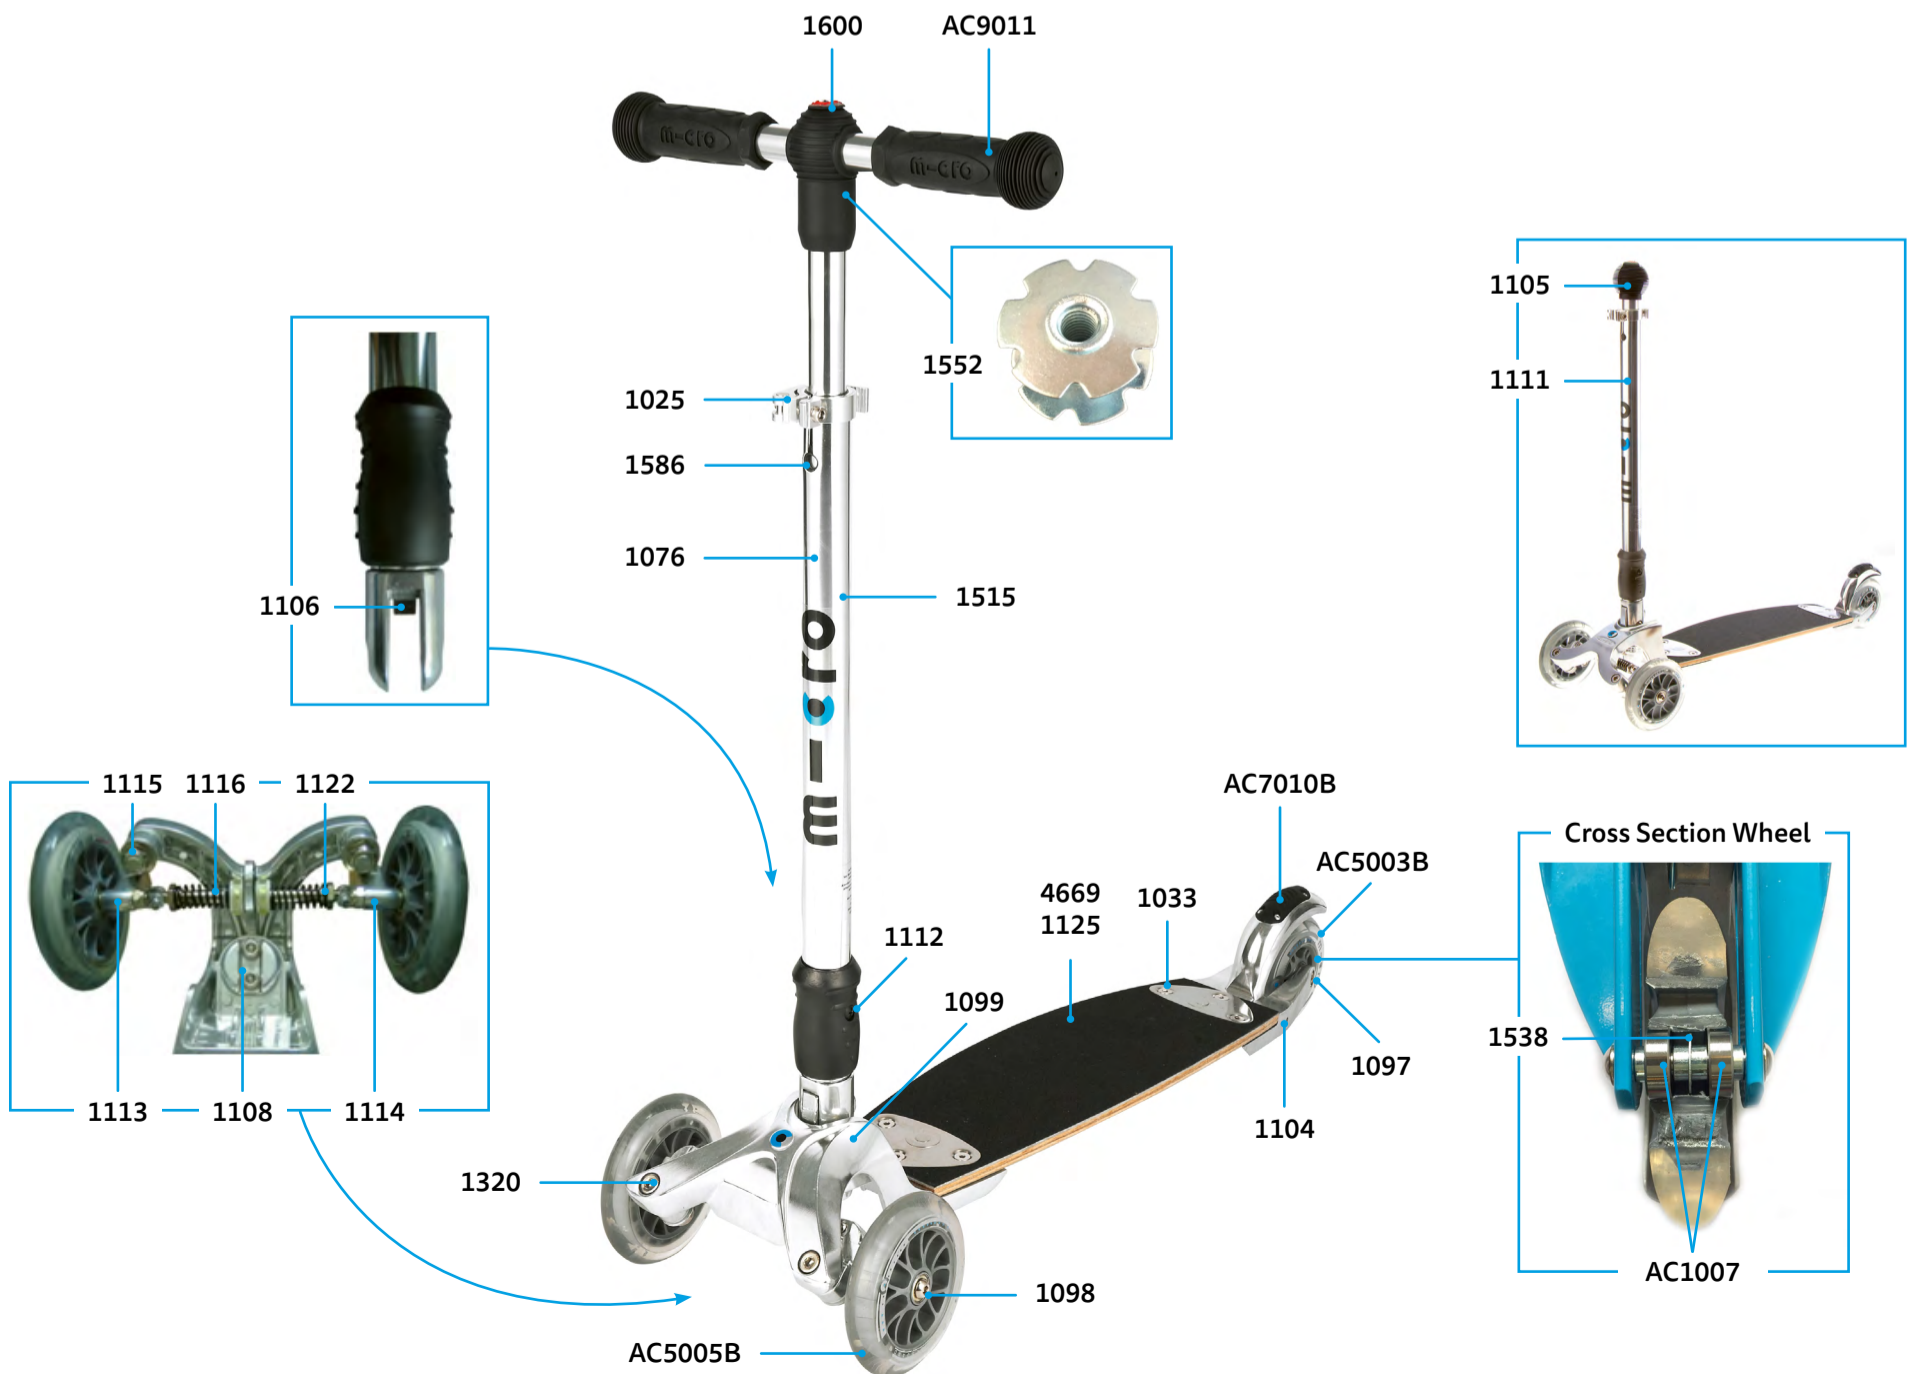

MICRO KICKBOARD ORIGINAL INTERCHANGEABLE

PARTS

Article No.	Article
1025	Quick-Acting Clamp, Silver
1033	Board Fixation Plates Complete, Deck
1076	Plastic Linkage Tube
1097	Axle Bolt With Nut, 36 mm
1098	Axle Bolt With Nut, 57 mm
1099	Head Front Complete
1100	Brake Plate
1101	Brake Spring
1102	Brake Bolt
1104	Back Part Complete No Wheel With Brake
1105	Knob, Black
1106	Bolt Folding Mechanism
1108	Axle Bolt External Thread, Washer And Spring , 25 mm
1111	Handle Bar Complete
1112	Axle Bolt With Nut, 34 mm
1113	Shank Left
1114	Shank Right
1115	Axle Bolt With Nut And Washer, 46.5 mm
1116	Steering Parts Complete
1122	Spring, Black (size D17xD1.8x60x10t)
1125	Deck And Griptape
1126	Griptape
1160	Axle
1320	Axle Bolt, 46.5 mm
1424	T-Handlebar, Silver
1515	Handlebar And Knob, Silver
1538	Spacer Between Bearings 10.3 mm
1552	Star Nut Handlebar
1586	Bolt And Spring T-Bar
1600	Cap (Swiss Design Logo)
4669	Deck & Griptape, Kbo New Version 2019 For Original

ACCESSORIES

Article No.	Article
AC9011	Interchangeable
AC5003B	Back Wheel Complete Blister
AC5005B	Front Wheel Complete Blister
AC6003B	Handle Blister
AC7010B	Brake Complete Blister

MICRO KICKBOARD ORIGINAL INTERCHANGEABLE
KB0021