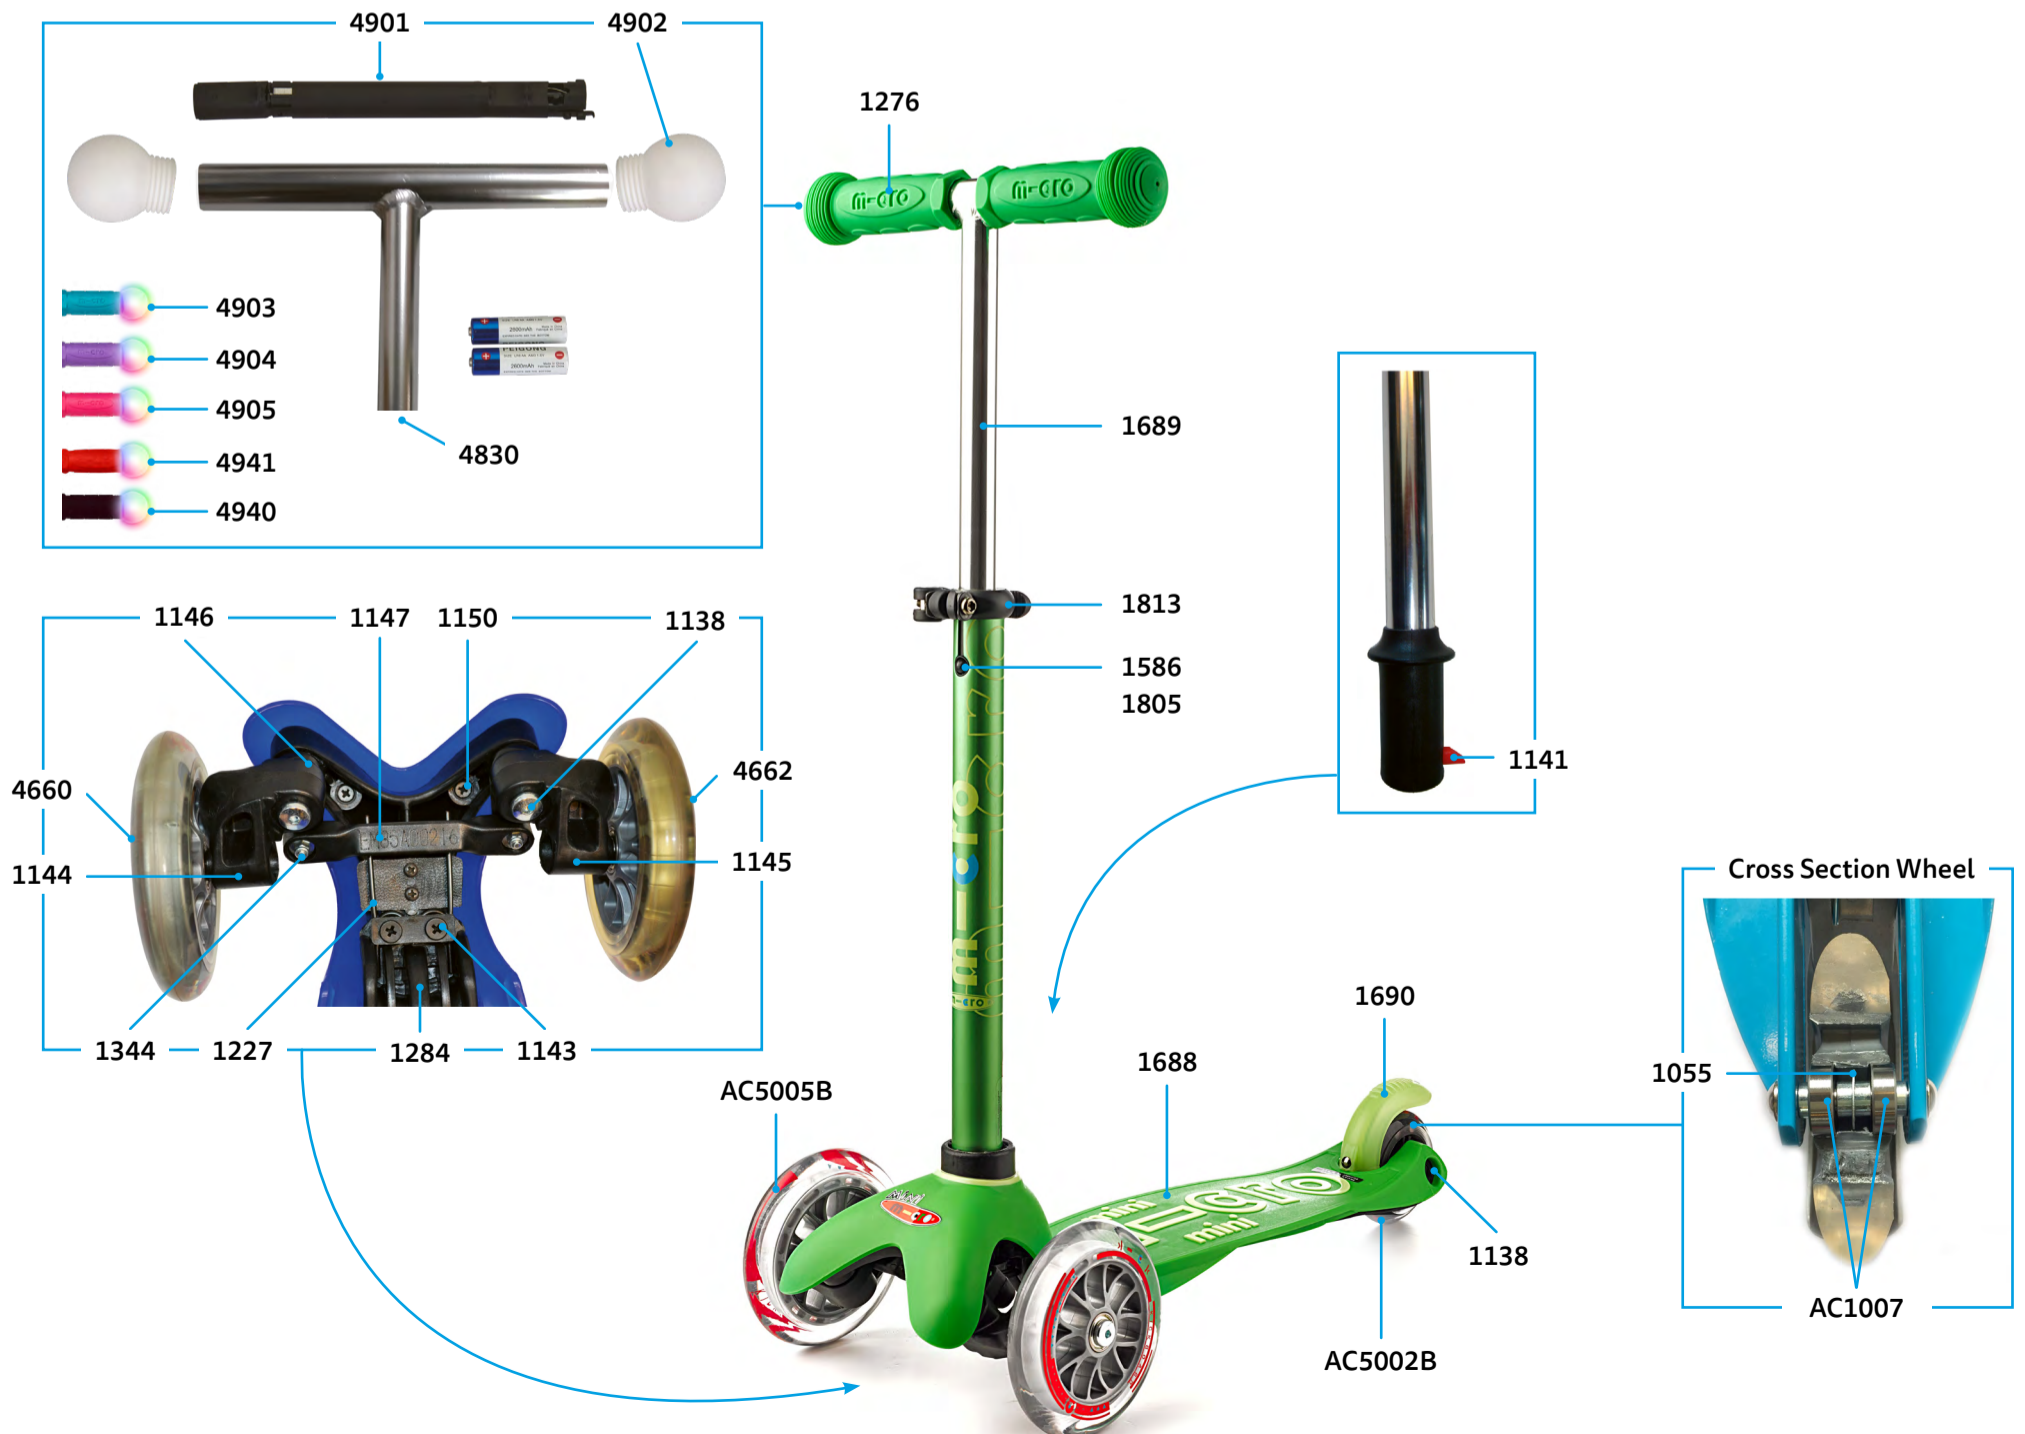

MM0184

MM0185

MM0186

MINI MICRO CLASSIC
MM0001

MINI MICRO DELUXE | FOLDABLE | ECO | MAGIC | 3IN1 DELUXE

PARTS

Article No.	Article
1055	Spacer Between Bearings 10.25 mm
1138	Rear Wheel Axle
1141	T-Bar Push Button
1144	Shank Left
1143	Screws With Plate For u/b Bend
1145	Shank Right
1146	Stop Washer Left And Right
1147	Steering Link
1150	Screw To Deck
1227	B-Bend
1284	Lower Deck, Black
1336	T-Bar Short
1344	Axle Bolt External Thread And Nut And Washer, 22 mm
1586	Bolt And Spring T-Bar
1587	Nut For Axle Bolt
1588	Axle For Brake
1805	Plastic Linkage Tube
1813	Quick-Acting Plastic, Black
4660	Front Wheel Axle Right
4662	Front Wheel Axle Left
4830	Mini Micro Deluxe Magic Upper T-Bar No Grips Including Spring And Bolt
4901	Mini Magic Electric Set Complete
4902	Mini Magic Lightball
4903	Mini Magic Handles Aqua
4904	Mini Magic Handles Purple
4905	Mini Magic Handles Pink
4940	Mini Magic Handles Black
4941	Mini Magic Handles Navy Blue

Article No.	Article
4924	Complete T-Bar Magic Purple
4925	Complete T-Bar Magic Pink
4926	Complete T-Bar Magic Aqua
4927	Complete T-Bar Magic Navy Blue

ACCESSORIES

Article No.	Article
AC6003B	High Density Rubber Hand Grip, Black
AC5005B	Front Wheel Complete Blister
AC7001B	Brake Complete Blister, Orange
AC5002B	Back Wheel Complete Blister
AC1007	Single Bearing ABEC 9
AC9038B	LED Wheel Mini Micro 120mm
AC9108	Magic Mini Upper T-Bar Set, With Black Handles