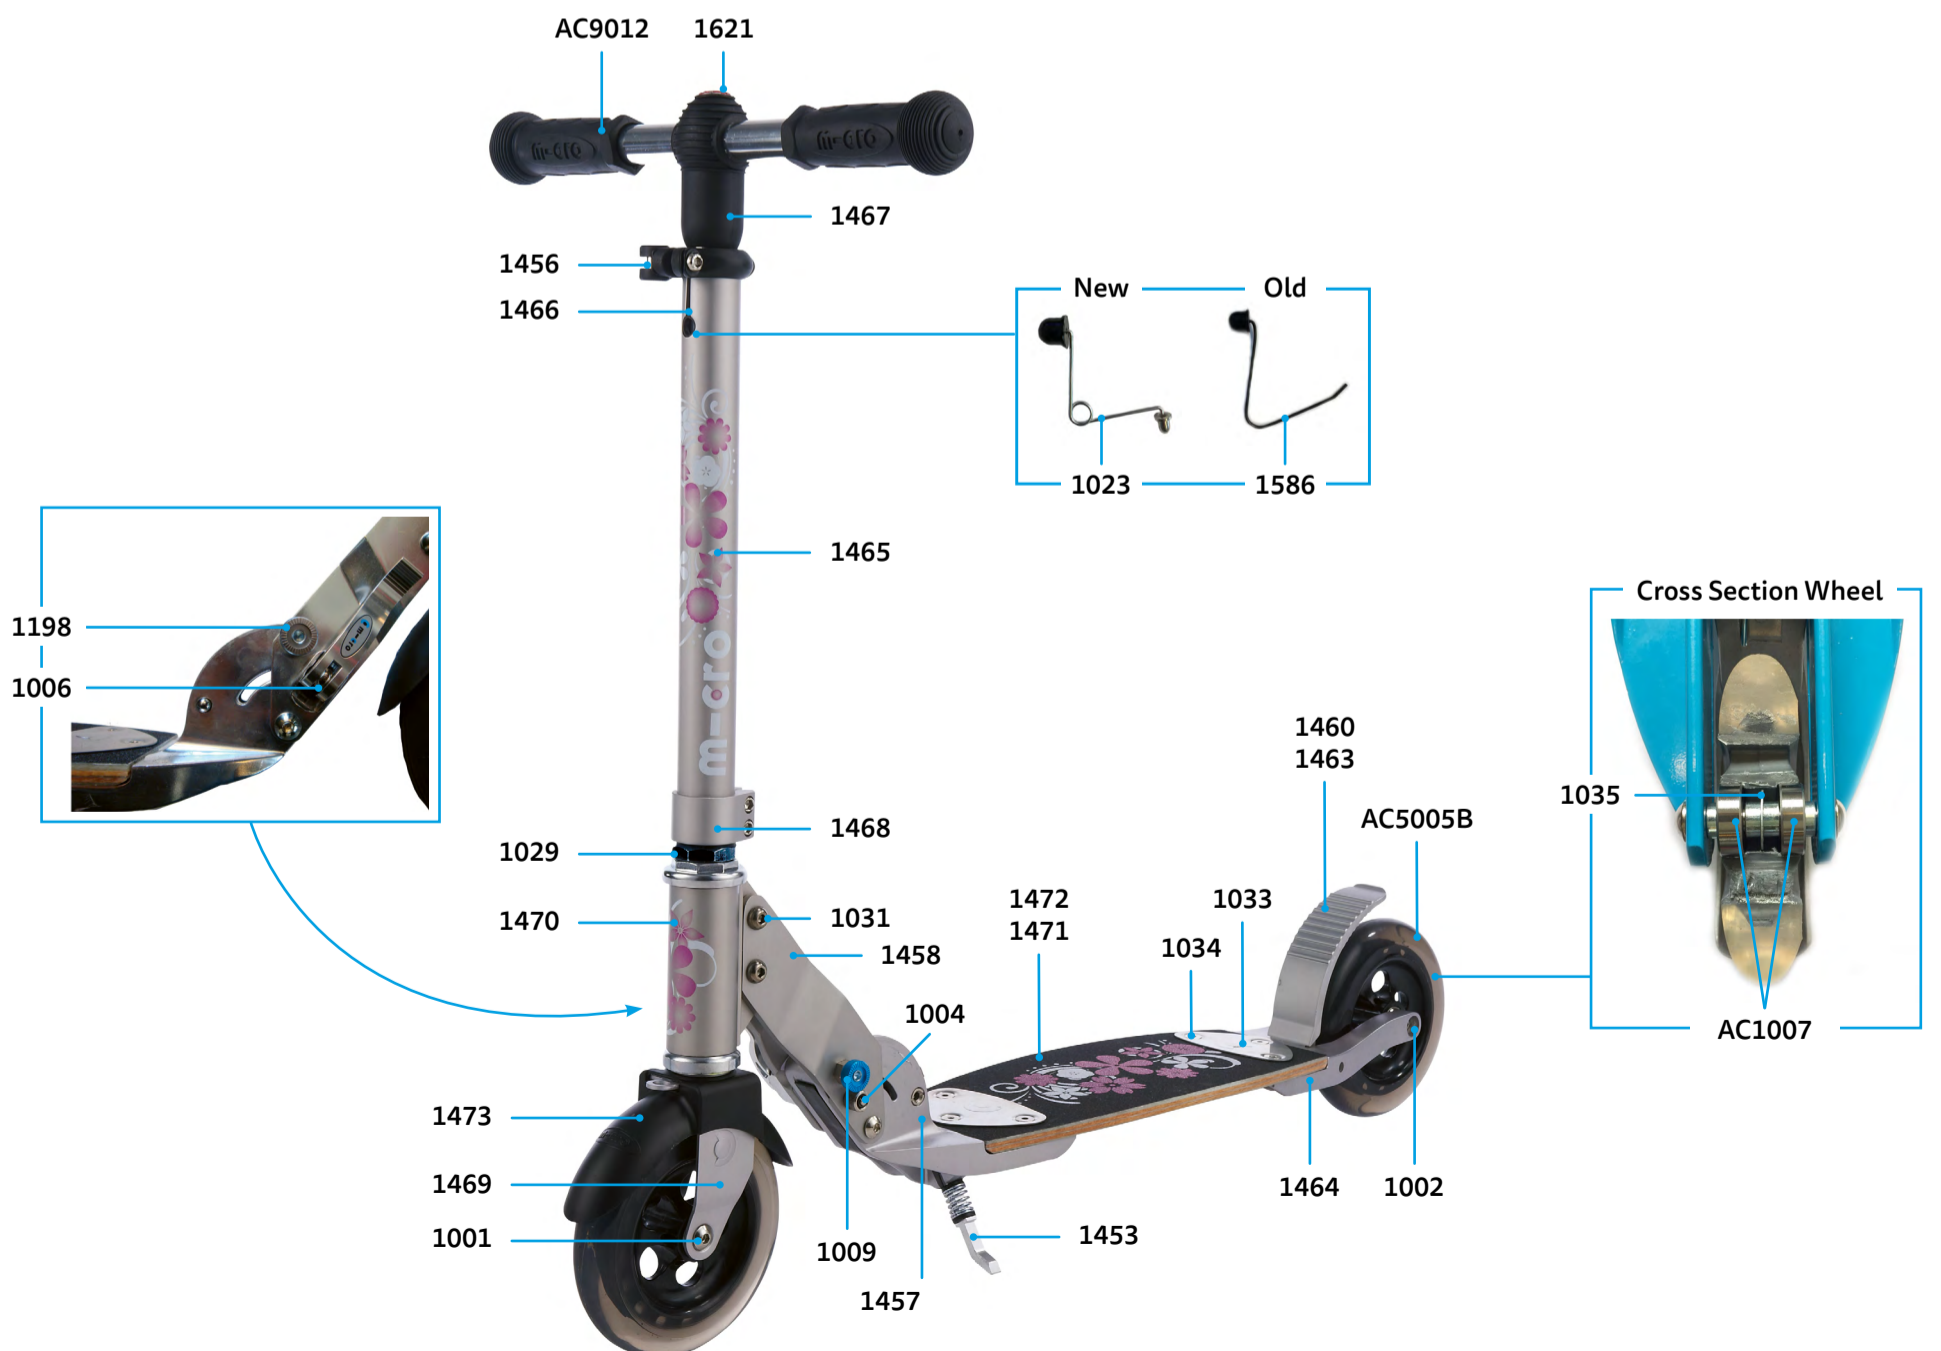

SA0107

SA0106

MICRO FLEX WITH KICKSTAND
SA0010

MICRO LADY FLEX

PARTS

Article No.	Article
1001	Axle Bolt Internal Thread, 40 mm
1002	Axle Bolt Internal Thread, 49 mm
1004	Axle Bolt internal Thread, 44 mm
1006	Locking Complete
1009	Push Button, Blue
1029	Inveter Logic Complete Set (CH)
1031	Axle Bolt Internal Thread, 19 mm
1033	Board Fixation Plates Complete, Deck
1034	Countersunk Screw, 23 mm
1035	Spacer Between Bearings 19.6 mm
1198	Push Button, Silver
1453	Kick Stand Without Screws, 200 mm
1457	Folding Block
1458	Holder Plates Left And Right
1460	Brake Plate
1461	Brake Spring
1462	Brake Bolt
1463	Brake Complete
1464	Back Part Complete No Wheel With Brake
1465	Lower T-Tube
1466	Plastic Linkage Tube
1467	T-Tube
1468	Lower Clamp
1469	Steering Fork
1470	Front Holder
1471	Deck And Griptape
1472	Griptape
1456	Quick-Acting Plastic, Black
1473	Fender
1586/1023	Bolt And Spring Handlebar
1621	Swiss Cap Small

ACCESSORIES

Article No.	Article
AC9012	Interchangeable Bar
AC5005B	Wheel Complete Blister
AC1007	Single Bearing ABEC 9

MICRO LADY FLEX
SA0100

MICRO FLEX AIR

PARTS

Article No.	Article
1004	Axle Bolt Internal Thread, 44 mm
1006	Locking Complete
1009	Push Button, Blue
1017	Plugs, Handle Bolt, Rubber Strip
1021	Plastic Linkage Tube
1022	T-Tube
1024	Multimountclip
1025	Quick-Acting Clamp, Silver
1026	Lower Clamp, Silver
1031	Axle Bolt Internal Thread, 19 mm
1033	Board Fixation Plates Complete, Deck
1034	Countersunk Crew, 23 mm
1179	Axle Bolt Internal Thread, 43 mm
1198	Push Button, Silver
1321	Axle Bolt Internal Thread, 55 mm
1327	Spacer
1329	Brake Plate, 200 mm, Silver
1330	Rear End With Brake, 200 mm
1341	Griptape
1453	Kick Stand Without Screws, 200 mm
1495	Air Tube
1538	Spacer Between Bearings 10.3 mm
1586/1023	Bolt And Spring T-Bar
1652	Width Nut, 200 mm, Black
4604	Inveter Logic Complete Set (CH)
4661	Fender, Black