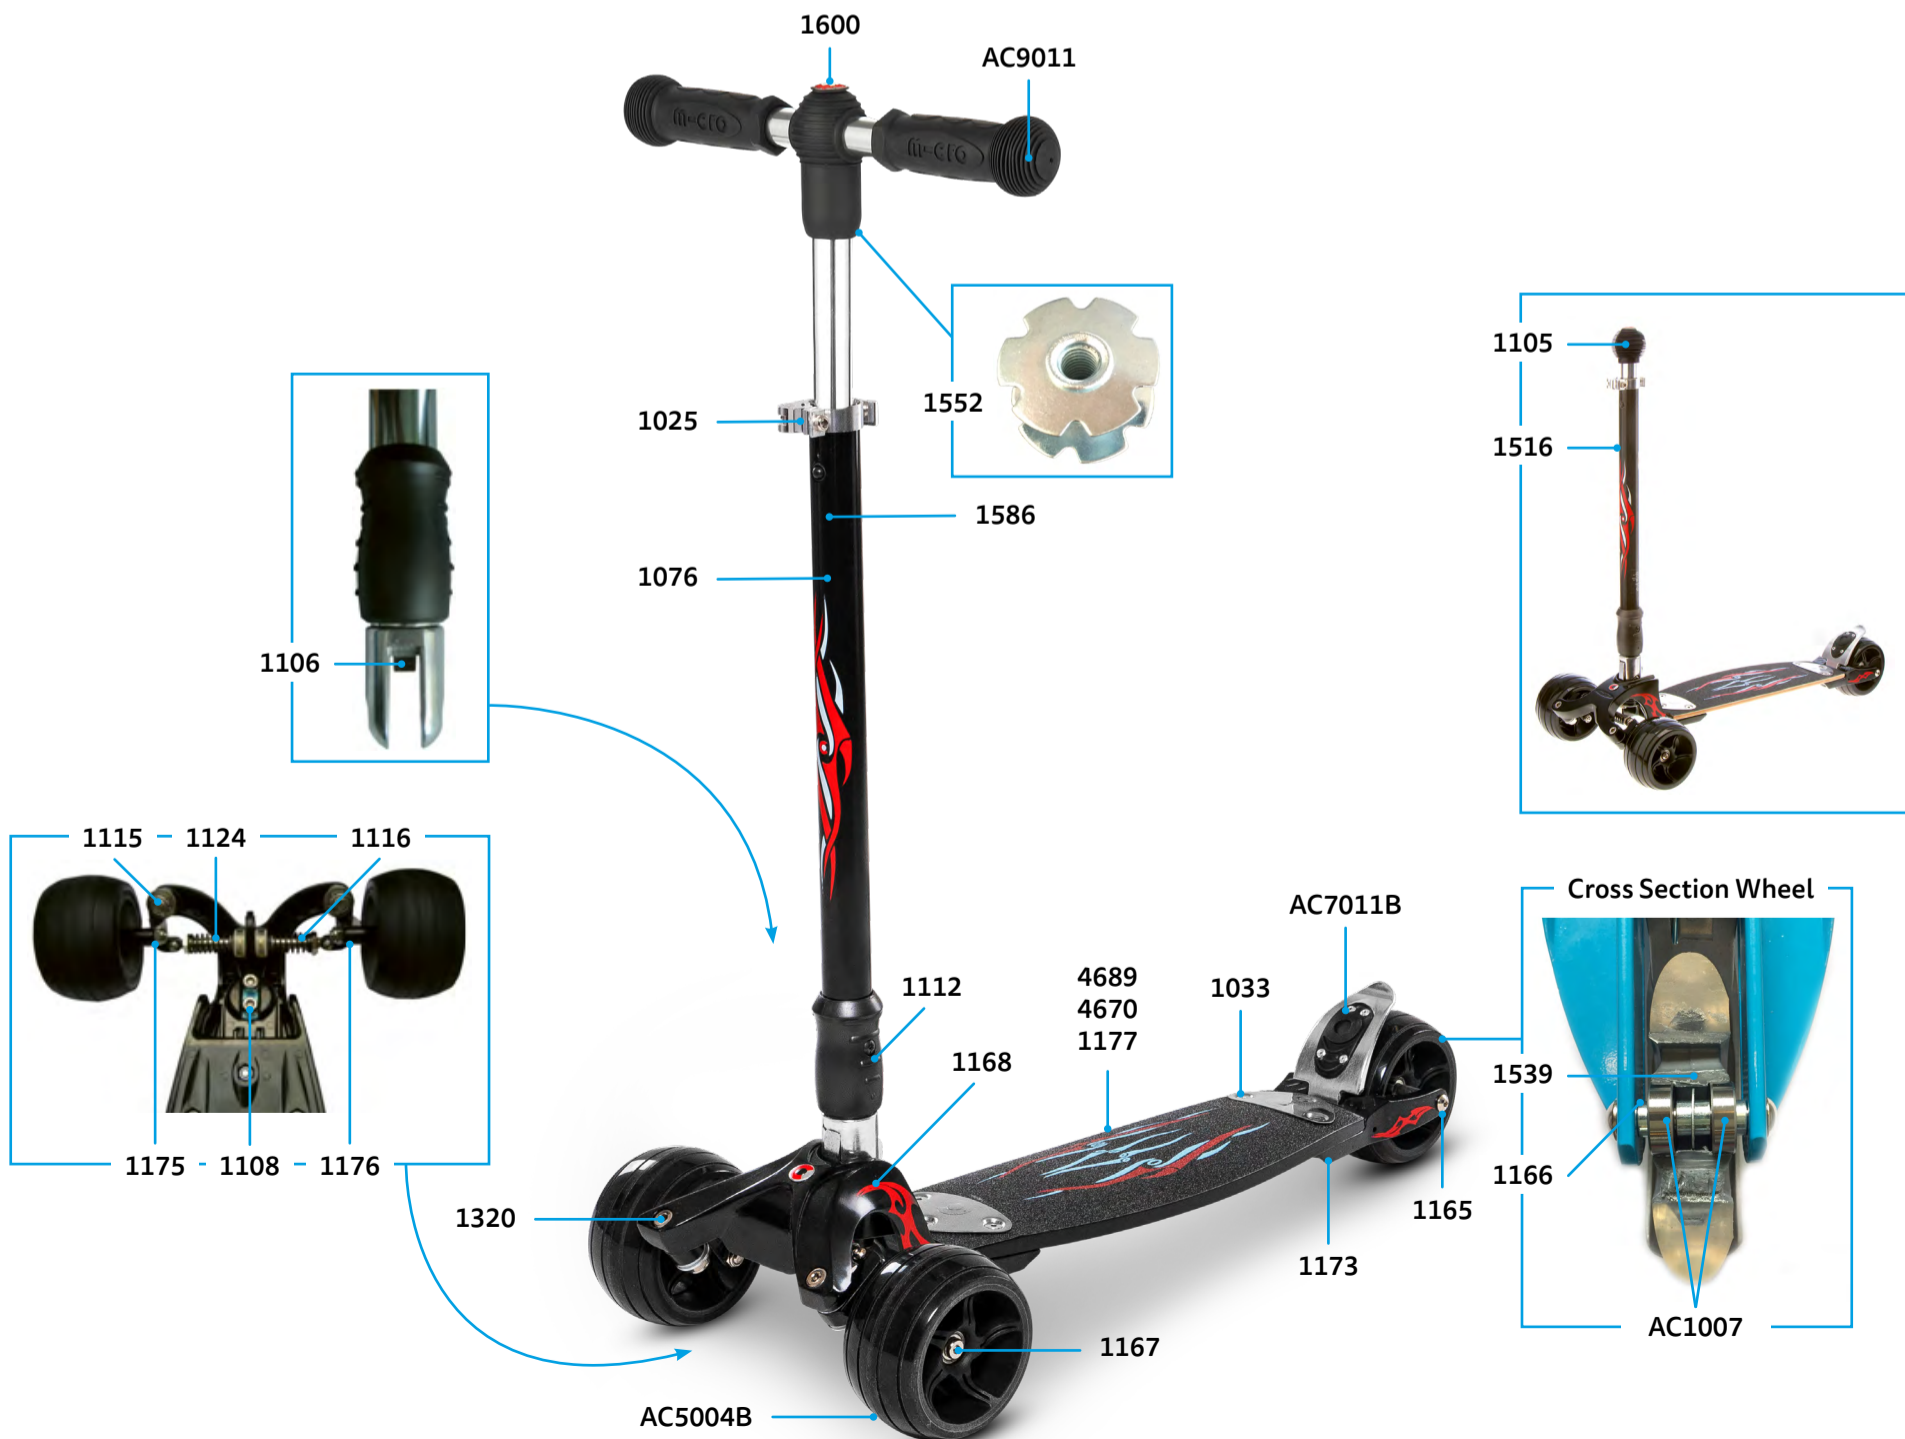

Article No.	Article
1669	Head Front Complete, Kbm, Volcano Grey
1671	Back Part Complet No Wheel With Brake, Kbm Volcano Grey
1672	Shank Left, Volcano Grey
1673	Shank Right, Volcano Grey
4670	Deck & Griptape, Kbm, Schwarz New Version 2019 For Monster
4671	Deck & Griptape, Kbm Monster, Volcano Grey New Version 2019
4689	Deck & Griptape, kbm, Schwarz New Version 2019

ACCESSORIES

Article No.	Article	Info
AC9011	Interchangeable	
AC5004B	Wheel Complete Blister	120 mm
AC6003B	Handles Blister	Pair
AC7011B	Brake Complete Blister	
AC1007	Single Bearing ABEC 9	

KB0023

MICRO KICKBOARD MONSTER INTERCHANGEABLE
KB0022