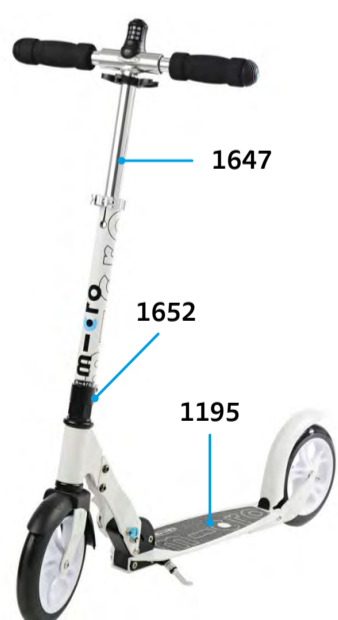

MICRO BLACK | WHITE INTERLOCK

SA0117 | SA0118

MICRO BLACK | WHITE DELUXE

SA0151 | SA0150

PARTS

Article no.	Article
1195	Griptape
1647	T-Bar
1651	Eye To Attach Shoulder Strap
1652	Width Nut, 200 mm
1858	Fork With Suspension Complete White Deluxe
1859	Fork With Suspension Complete black Deluxe
1871	Vibram Griptape
1888	Fender Black Deluxe
4655	Complete T-Bar With Lower Tube Black Deluxe
4656	complete T-Bar With Lower Tube White Deluxe

ACCESSORIES

Article No.	Article
AC5010B	Wheel Complete Blister
AC7008B	Brake Complete Blister
AC1007	Bearing 1 Piece ABEC 9
AC5009B	Wheel White, Complete Blister
AC5010B	Wheel Black, Complete Blister
AC6001B	Foam Handles Blister
AC6002B	Complete Handgrip, Tube Plug, Shockcord
AC7007B	Brake White, Complete Blister
AC7008B	Brake Black, Complete Blister

SA0118

MICRO BLACK | WHITE INTERLOCK
SA0117 | SA0118

MICRO BLACK | WHITE DELUXE
SA0151 | SA0150