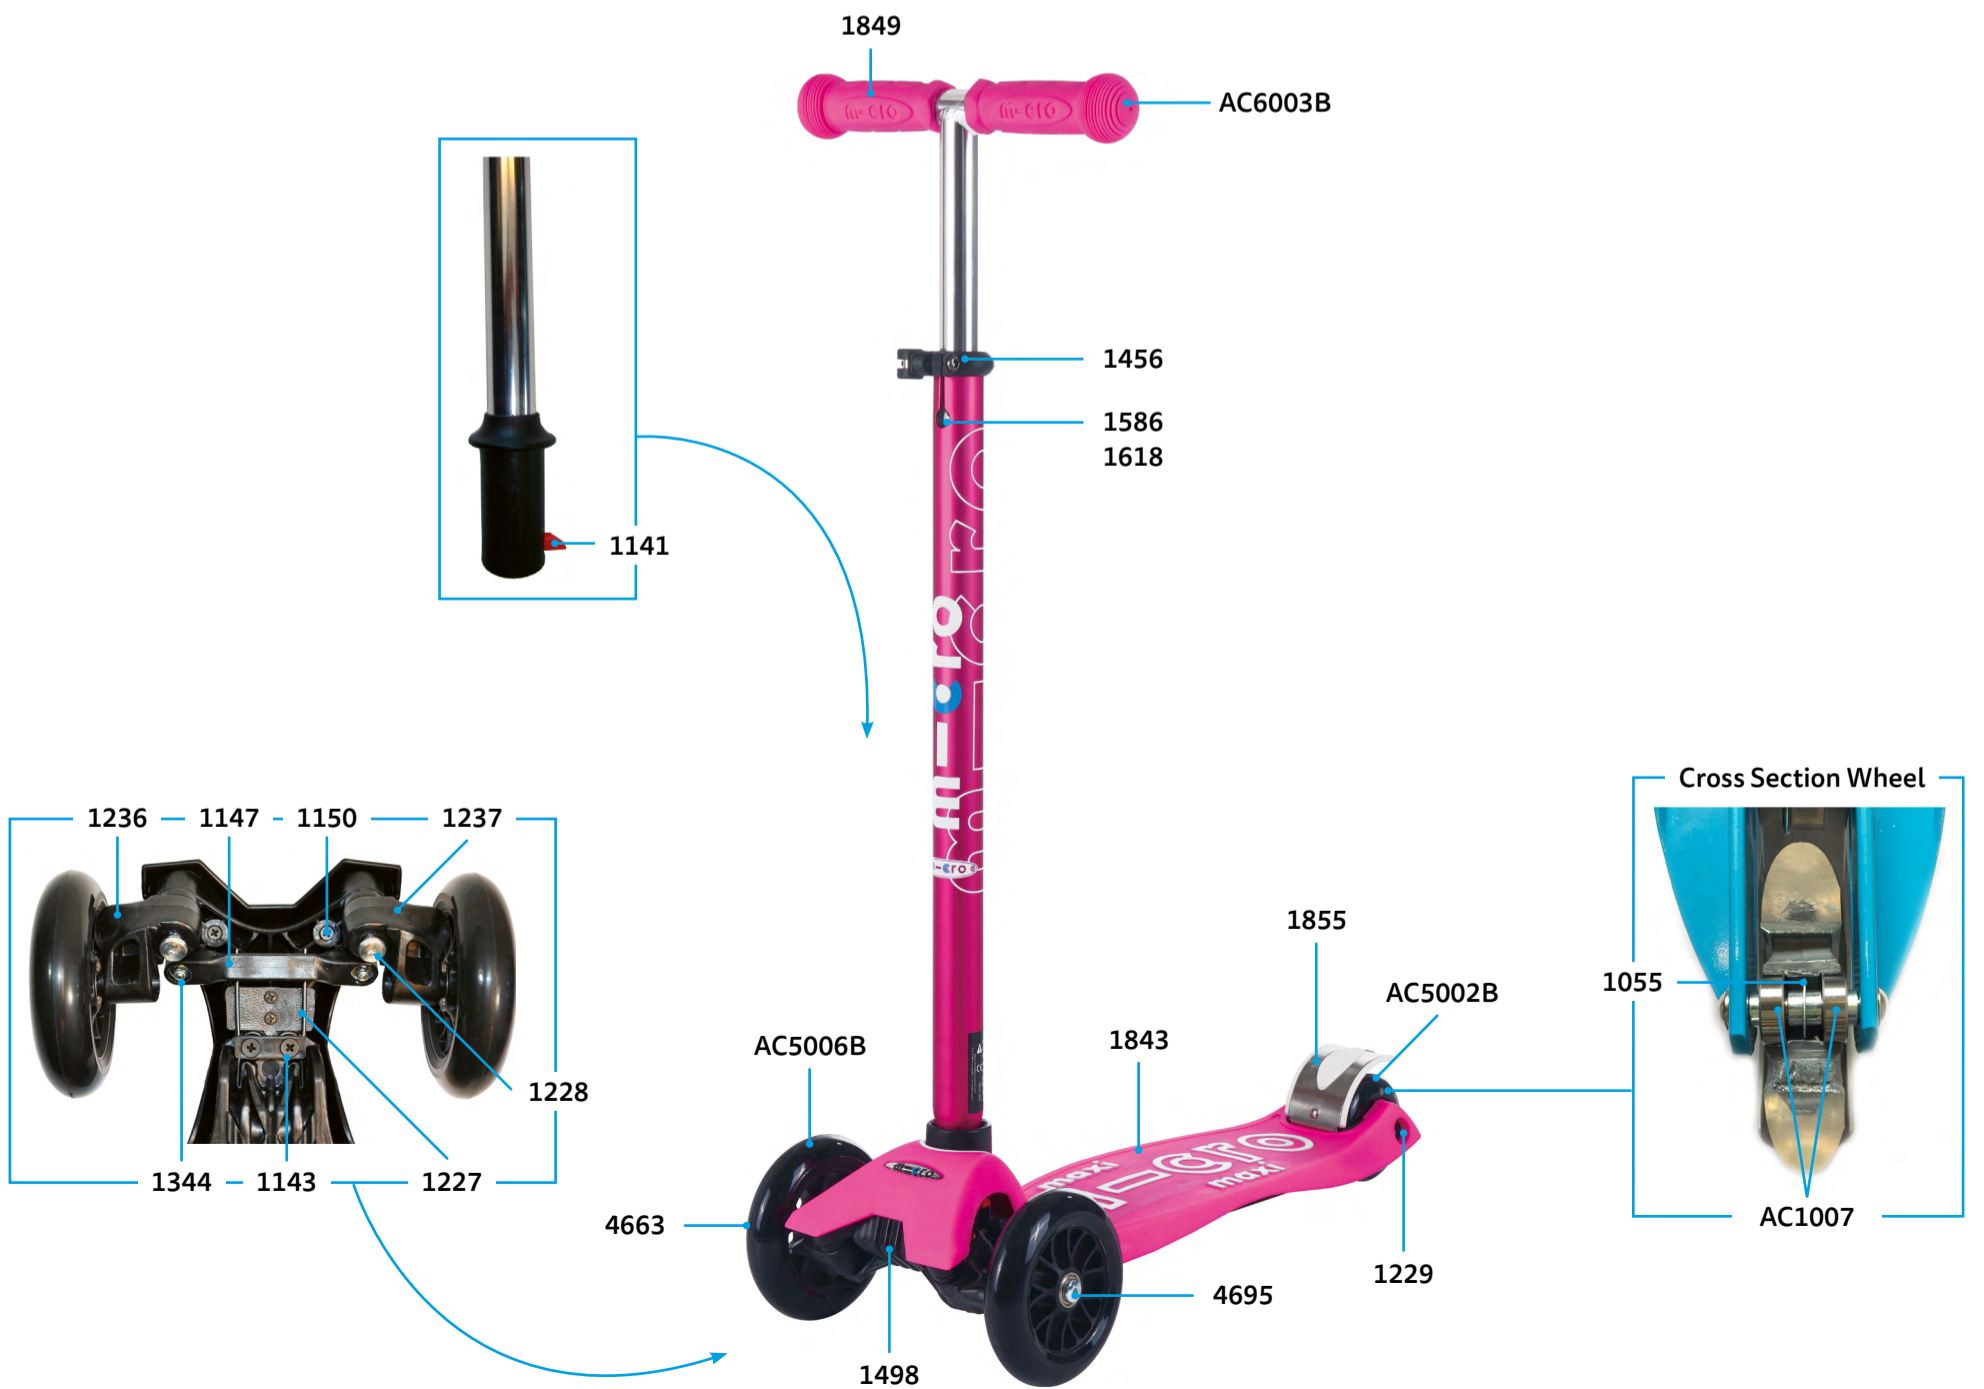

MAXI MICRO DELUXE | DELUXE FOLDABLE

PARTS

Article No.	Article
1055	Spacer Between Bearings 10.25 mm
1141	T-Bar Push Button
1143	Screws With Plate For U/B Bend
1145	Shank Right
1147	Steering Link
1227	B-Bend
1229	Axle Bolt Internal Thread, 65 mm
1236	Shank Left
1241	Screw To Deck
1344	Axle Bolt External Thread And Nut And Washer, 22 mm
1456	Quick-Acting Plastic, Black
1498	Fender, Black
1586	Bolt And Spring T-Bar
1587	Nut For Axle Bolt
1588	Screw For Brake
1618	Plastic Linkage Tube
1762	T-Bar Complete, Maxi | Foldable Coral
1808	Rivet, Foldable
1843	Deck, Shocking Pink
1837	T-Bar Complete, Shocking Pink
1849	Rubber Handles, Shocking Pink
1855	Brake Complete, Shocking Pink
4695	Axle Bolt Internal Thread, Right, 44.5 mm

ACCESSORIES

Article No.	Article
AC6003B	High Density Rubber Hand Grip, Black
AC5006B	Front Wheel Complete Blister
AC5002B	Back Wheel Complete Blister
AC1007	Single Bearing ABEC 9
AC9039B	LED Wheel Maxi Micro 120mm

MMD028

MAXI MICRO DELUXE AND FOLDABLE
MMD035