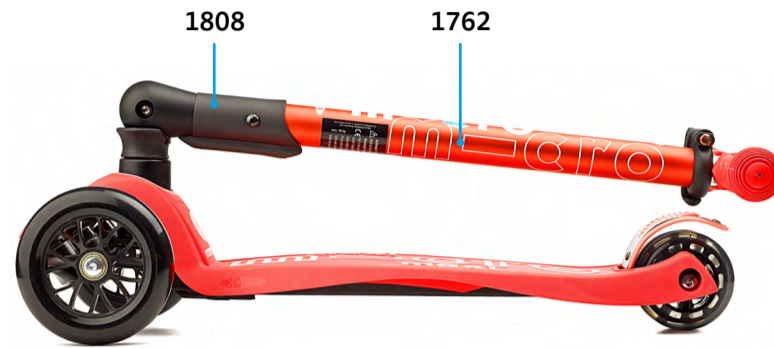

MAXI MICRO DELUXE | DELUXE FOLDABLE

PARTS

Article No.	Article
1055	Spacer Between Bearings 10.25 mm
1141	T-Bar Push Button
1143	Screws With Plate For U/B Bend
1145	Shank Right
1147	Steering Link
1227	B-Bend
1229	Axle Bolt Internal Thread, 65 mm
1236	Shank Left
1241	Screw To Deck
1344	Axle Bolt External Thread And Nut And Washer, 22 mm
1456	Quick-Acting Plastic, Black
1498	Fender, Black
1586	Bolt And Spring T-Bar
1587	Nut For Axle Bolt
1588	Screw For Brake
1618	Plastic Linkage Tube
1762	T-Bar Complete, Maxi | Foldable Coral
1808	Rivet, Foldable
1843	Deck, Shocking Pink
1837	T-Bar Complete, Shocking Pink
1849	Rubber Handles, Shocking Pink
1855	Brake Complete, Shocking Pink
4695	Axle Bolt Internal Thread, Right, 44.5 mm

ACCESSORIES

Article No.	Article
AC6003B	High Density Rubber Hand Grip, Black
AC5006B	Front Wheel Complete Blister
AC5002B	Back Wheel Complete Blister
AC1007	Single Bearing ABEC 9
AC9039B	LED Wheel Maxi Micro 120mm

MMD028

MAXI MICRO DELUXE AND FOLDABLE
MMD035