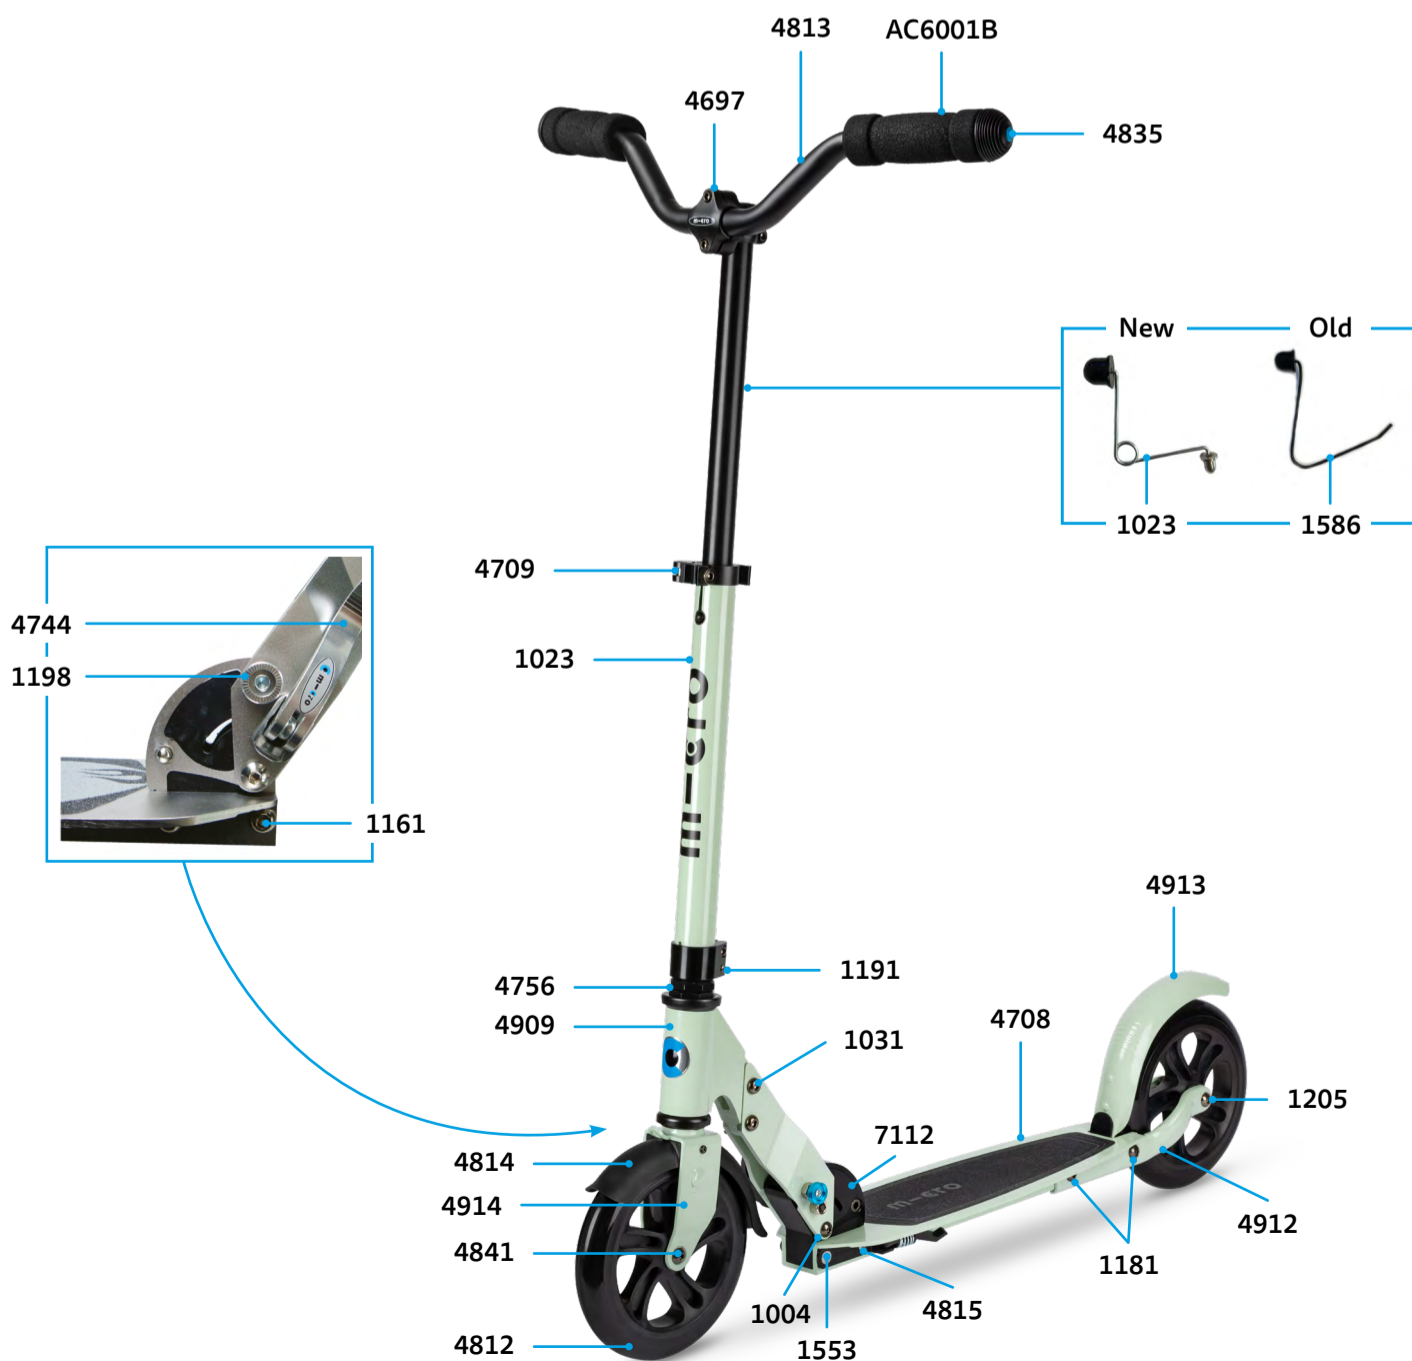

SA0121

SA0122

SA0142

AC5015B

MICRO SPEED DELUXE

PARTS

Article No.	Article
1004	Axle Complete
1023	Bolt & Spring T-Bar Plastic, Scooter
1031	Axle Bolt Internal Thread, 19 mm
1161	Axle Bolt External Thread, 10.5 mm
1181	Axle Bolt Internal Thread, 47.5 mm
1191	Lower Clamp, Black
1198	Push Button, Silver
1205	Axle Bolt Internal Thread, 59 mm
1553	Axle Bolt External Thread, 21.5 mm
4697	Clamp For T-Bar
4708	Griptape
4709	Quick Acting Clamp Black
4744	Folding Quick Release - Black
4756	Headset Micro Speed Deluxe
4812	180mm Wheel Smoke
4813	Handlebar With Clamp
4814	Fender Speed Deluxe
4815	Kick Stand With Screws, Speed Deluxe
4835	Handlebar End Caps
4841	Axle Bolt Internal Thread, 37mm
4912	Rear Fork Speed Deluxe
4913	Brake Complete Clay
4914	Front Fork Speed Deluxe Clay
4931	Brake Complete Neon Rose
4932	Brake Complete Alaskan Blue
4933	Front Fork Speed Deluxe Neon Rose
4934	Front Fork Speed Deluxe Alaskan Blue
7112	Folding Block

ACCESSORIES

Article No.	Article
AC6001B	High Density Foam Hand Grip

MICRO SPEED DELUXE
SA0211

MICRO BULLET

PARTS

Article No.	Article
1001	Axle Bolt Internal Thread, 40 mm
1004	Axle Bolt Internal Thread, 44 mm
1017	Plugs, Handle Bolt, Rubber Strip
1021	Plastic Linkage Tube
1022	T-Tube
1024	Multimountclip
1025	Quick-Acting Clamp, Silver
1026	Lower Clamp, Silver
1029	Inverter Logic Complete
1031	Axle Bolt Internal Thread, 19 mm
1038	Axle Bolt Internal Thread, 30 mm
1040	Folding Block
1041	Locking Complete
1044	Holder Plates Left And Right
1045	Axle Bolt Internal Thread, 33 mm
1046	Brake Plate
1047	Brake Spring
1048	Brake Bolt
1050	Lower T-Tube
1051	Steering Fork
1052	Front Holder
1053	Deck And Griptape
1054	Griptape
1055	Spacer Between Bearings 10.25 mm
1196	Kick Stand With Screws
1198	Push Button, Silver
1553	Screw For Kickstand
1586/1023	Bolt And Spring T-Bar