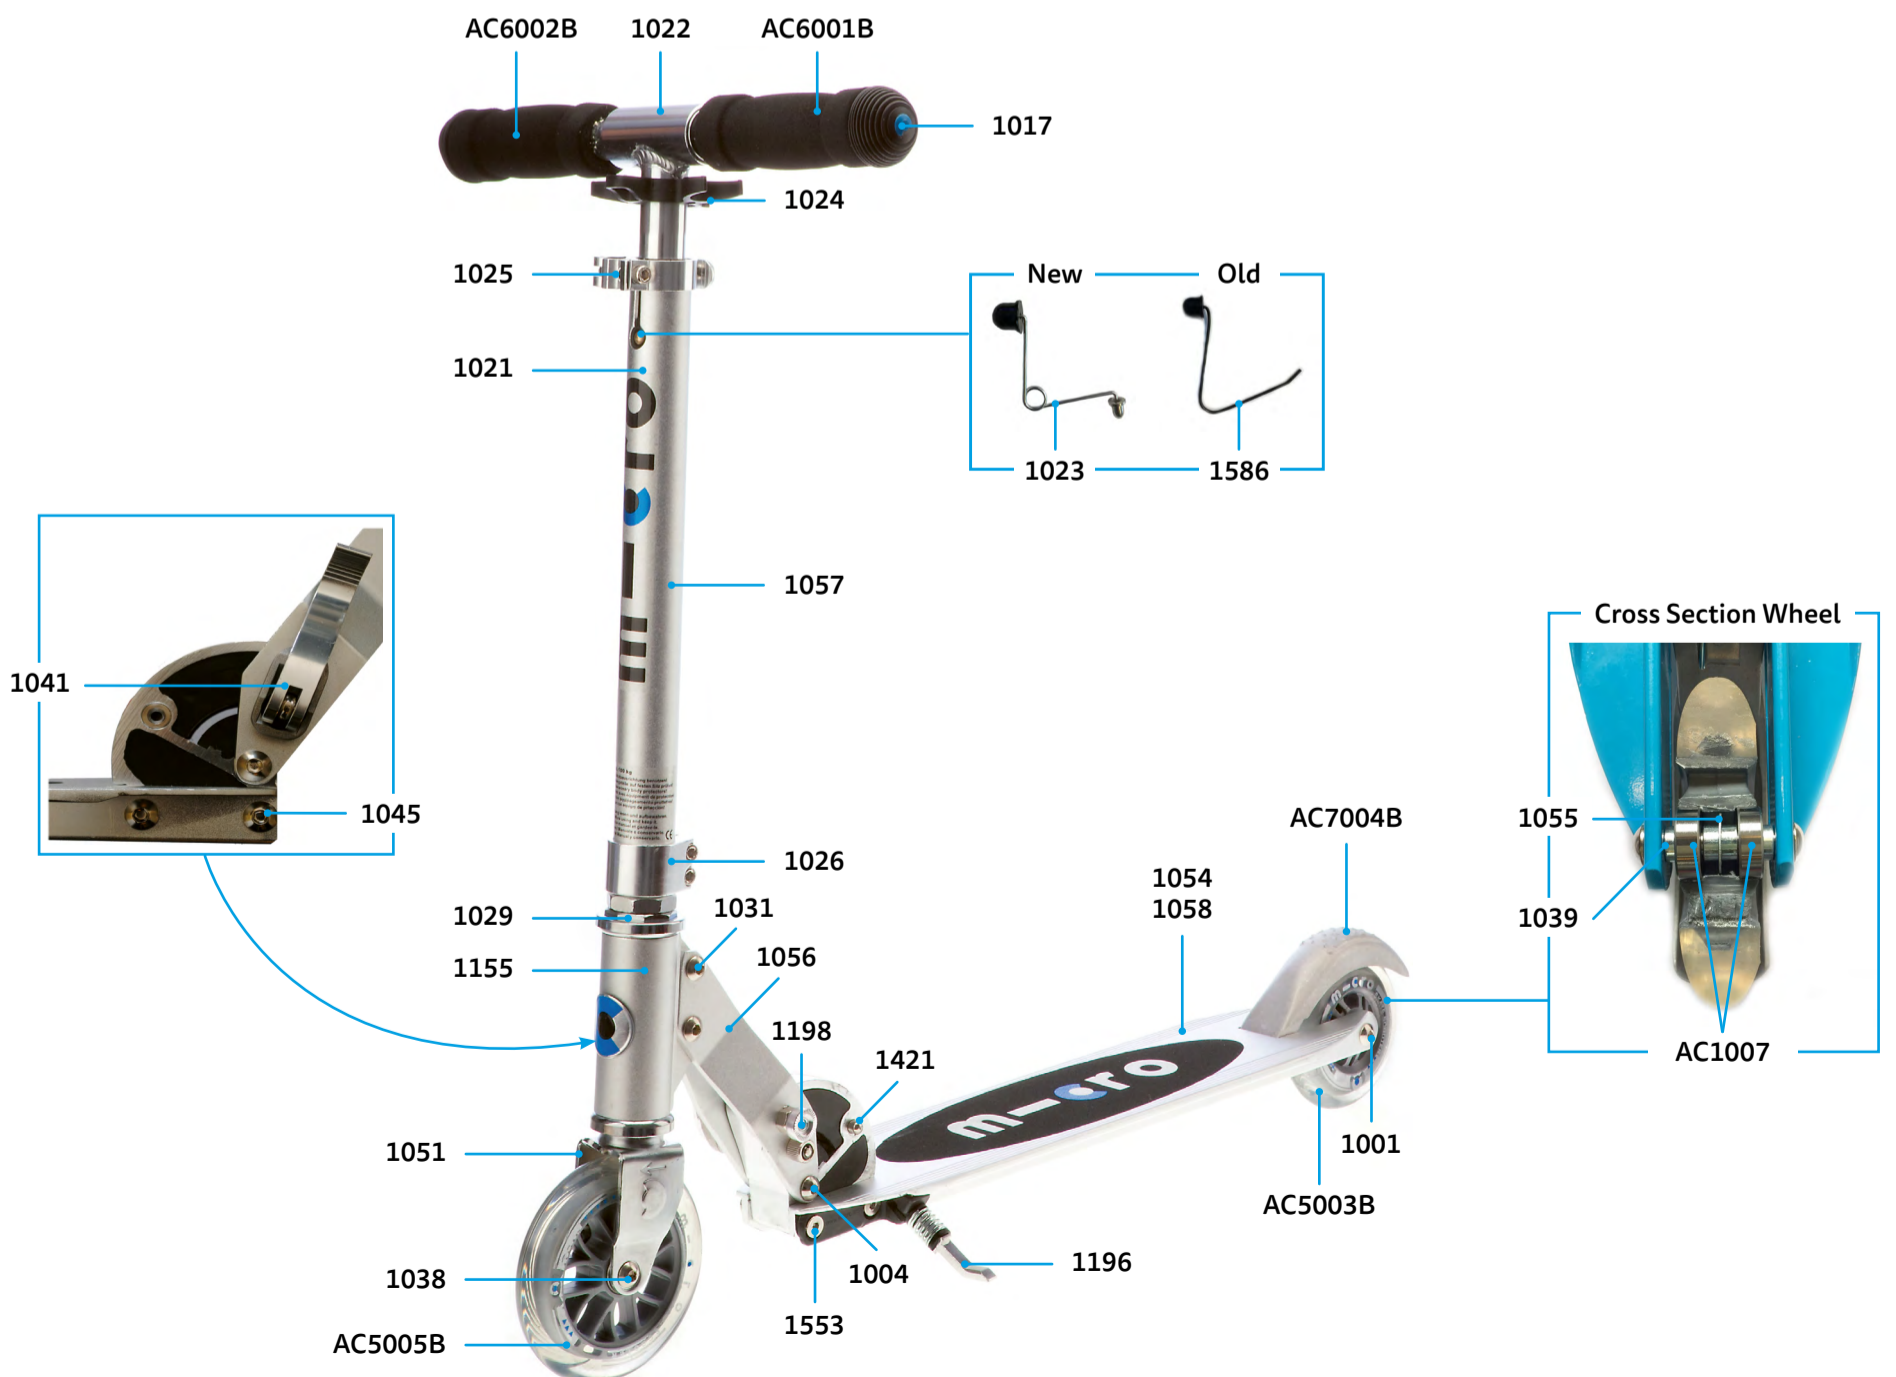

MICRO SPRITE

PARTS

Article No.	Article
1001	Axle Bolt Internal Thread, 40 mm
1004	Axle Bolt Internal Thread, 44 mm
1017	Plugs, Handle Bolt, Rubber Strip
1021	Plastic Linkage Tube
1022	T-Tube
1024	Multimountclip
1025	Quick-Acting Clamp, Silver
1026	Lower Clamp, Silver
1029	Inverter Logic Complete
1031	Axle Bolt Internal Thread, 19 mm
1038	Axle Bolt Internal Thread, 30 mm
1039	Spacer External Bearings, 3.4 mm
1041	Locking Complete
1045	Axle Bolt Internal Thread, 33 mm
1046	Brake Plate
1047	Brake Spring
1048	Brake Bolt
1051	Steering Fork
1054	Griptape
1055	Spacer Between Bearings 10.25 mm
1056	Holder Plates Left And Right, Silver
1057	Lower T-Tube, Silver
1058	Deck And Griptape, Silver
1155	Front Holder, Silver
1196	Kick Stand With Screws
1198	Push Button, Silver
1553	Screw For Kickstand
1586/1023	Bolt And Spring T-Bar
4749	Front Wheel Axle And Spacer For Led Sprite
4762	Rear Wheel Axle And Spacer For Led Sprite

ACCESSORIES

Article No.	Article
AC1007	Single Bearing ABEC 9
AC6001B	High Density Foam Hand Grip
AC6002B	Complete Handgrip, Tube Plug, Shockcord
AC5003B	Wheel Back Complete Blister, 100 mm
AC5005B	Front Wheel Complete Blister, 120 mm
AC7004B	Brake Complete Blister
AC9070	LED Wheel Back 100 mm
AC9071	LED Wheel Front 120 mm

MICRO SPRITE
SA0019