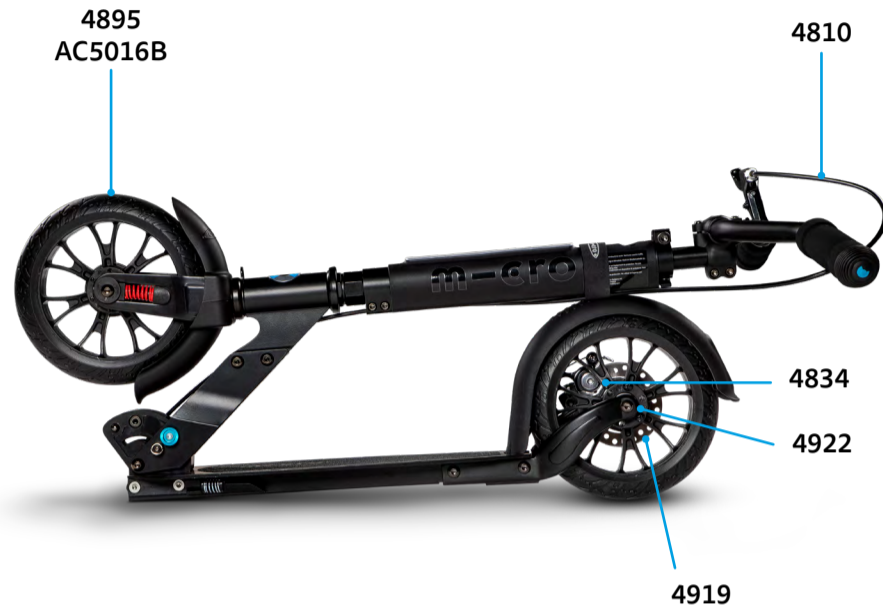

MICRO METROPOLITAN / DELUXE

PARTS

Article No.	Article
1004	Axle Bolt Internal Thread, 44 mm
1009	Blue Pushbutton
1023	Spring And Pushbutton
1031	Axle Bolt Internal Thread, 19 mm
1161	Axle Bolt External Thread, 10.5 mm
1180	Rear Axle Bolt Internal Thread, 62mm Metropolitan
1224	Front Holder Black
1553	Axle Bolt External Thread, 21.5mm
1578	Lower Clamp, 200 mm, Black Matt
1888	Front Fender
4705	Kickstand Black
4708	Griptape
4709	Quick Active Clamp Black
4715	Foot Brake Complete Metropolitan
4736	T-Bar Metropolitan Complete
4743	Holder For Handgrip / Holder For Handlebar
4744	Folding Quick Release - Black
4755	Headset Metropolitan Und Metrop Deluxe
4807	Font Axle Bolt Internal Thread, 64mm
4810	Handbrake System Complete
4811	Front Fork With Suspension
4919	Disk (Brake)
4922	Rear Axle Bolt Internal Thread, 74mm Metropolitan Deluxe
4929	Holder Plates Left & Right Metropolitan
4834	Disk Brake Set Complete
4835	Handlebar End Caps
7112	Folding Block

ACCESSORIES

Article No.	Article
AC5010B	Wheel Black 200mm Metropolitan
AC6001B	High Density Foam Hand Grip
AC9056	Tube Light
4895	Wheel Black 200mm Metropolitan Deluxe
AC5016B	Wheel Black 200mm Metropolitan Deluxe box