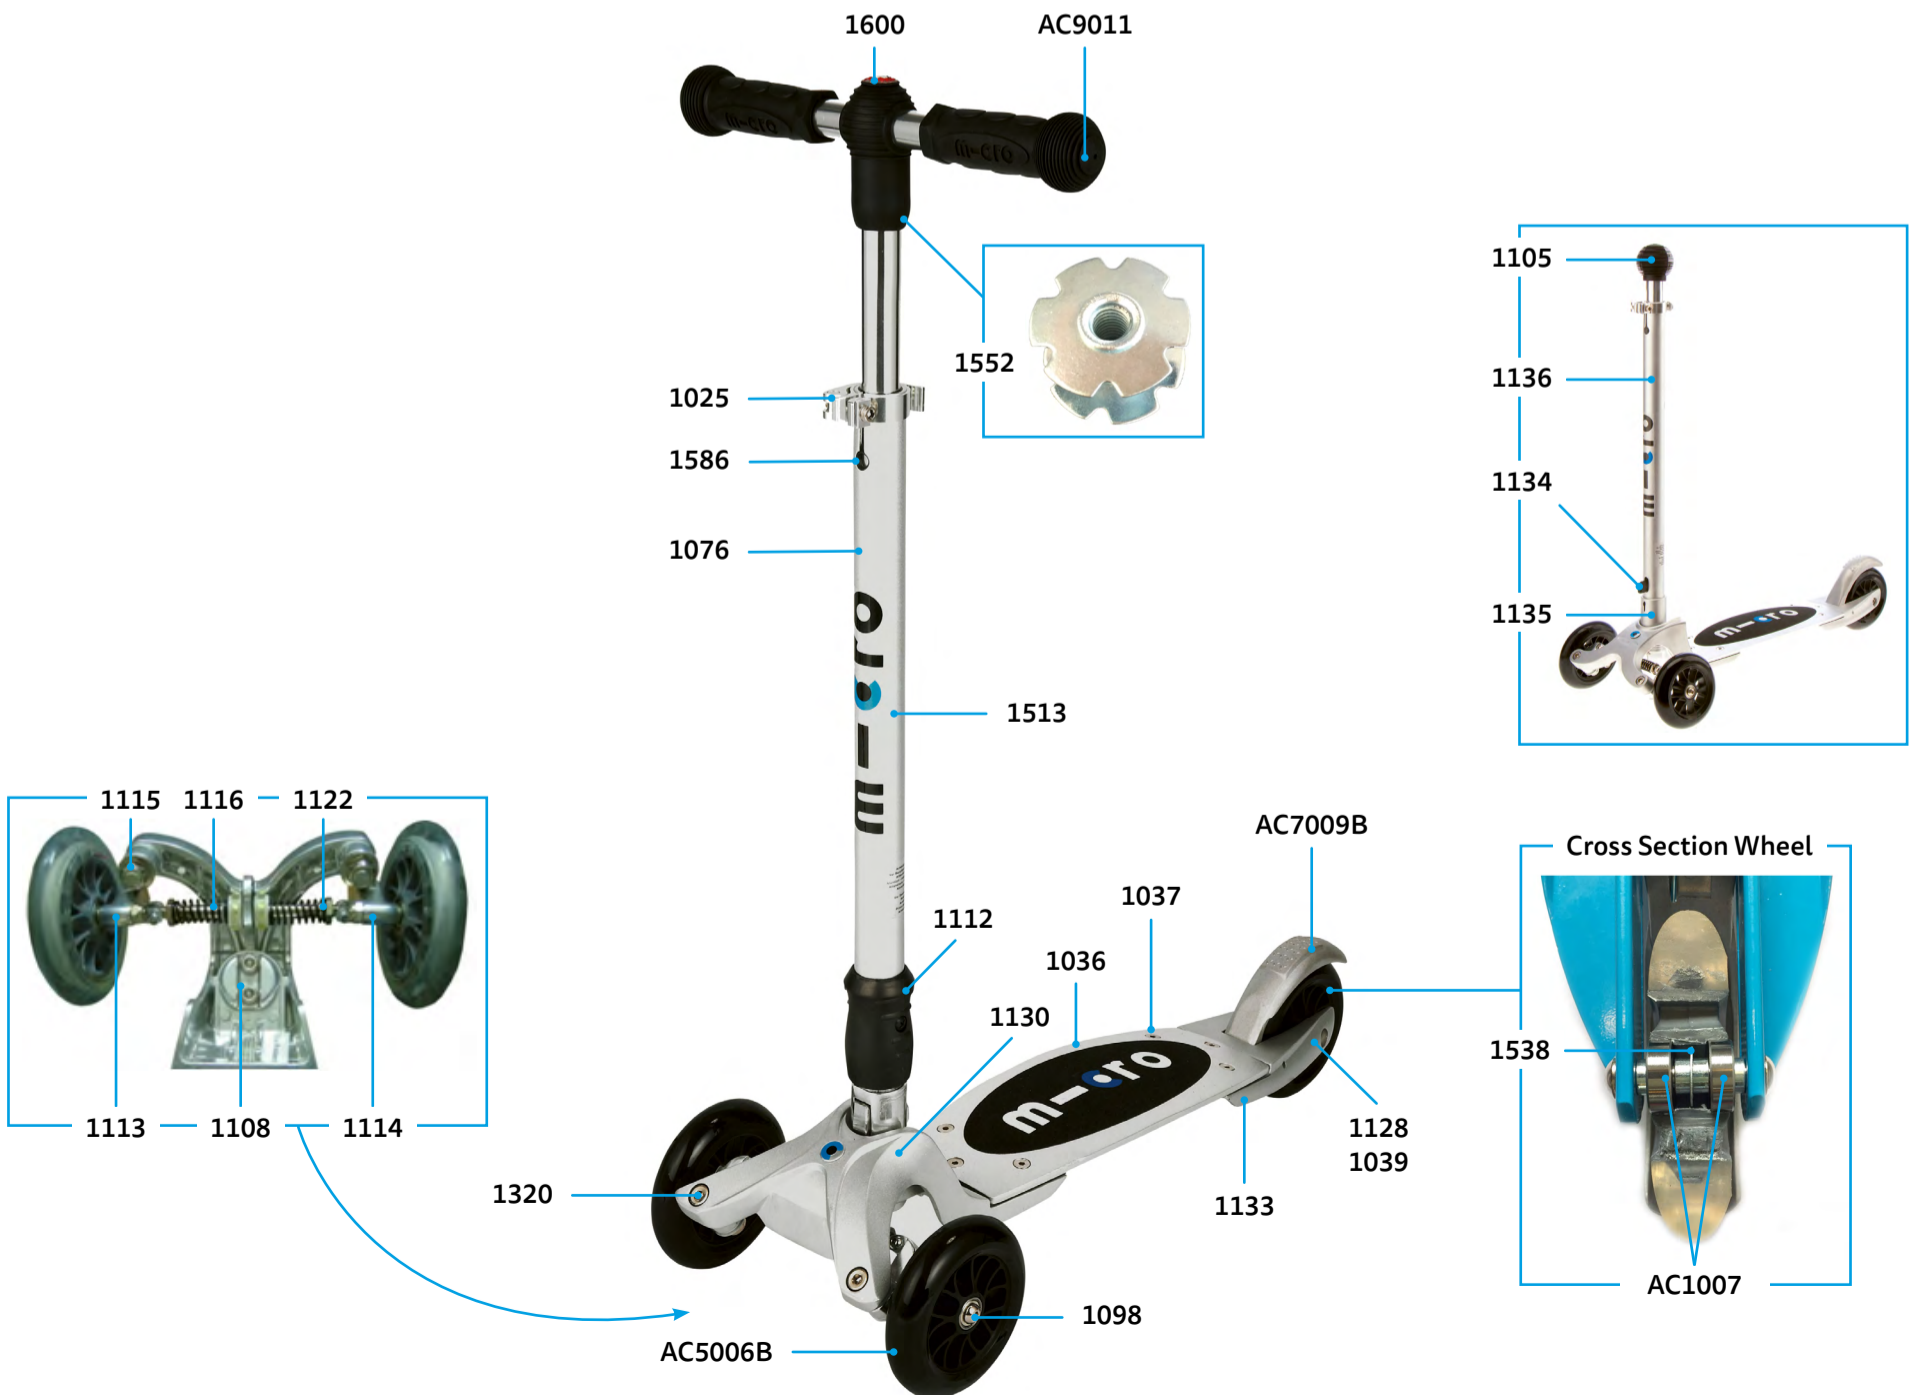

MICRO KICKBOARD COMPACT INTERCHANGEABLE

PARTS

Article No.	Article
1025	Quick-Acting Clamp, Scooter, Silver
1036	Deck And Griptape
1037	Board Fixation Plates Incl. Screws
1076	Plastic Linkage Tube
1105	Knob, Kbo, Black
1108	Axle Bolt Axternal Thread, Washer And Spring, 25 mm
1112	Axle Bolt With Nut, 34 mm
1113	Shank Left, Kbo
1114	Shank Right, Kbo
1115	Axle Bolt With Nut And Washer, 46.5 mm
1116	Steering Parts Complete, Kbo
1128	Axle Bolt Internal Thread, 42 mm
1039	Spacer External Bearings, 3.4 mm
1122	Spring Black (Size D17xD1.8x60x10t)
1130	Front Head Complete
1131	Locking Complete
1133	Back Part And Brake, Without Wheel
1134	Push Button And Plastic With Cap Handlebar
1135	Guidance Handlebar
1136	Handlebar Complete With Knob, Silver
1137	Griptape
1160	Axle
1320	Axle Bolt, 46.5 mm
1338	T-Handlebar, Silver
1388	Brake Spring
1389	Brake Plate, Silver
1513	Handlebar Complete With Knob, Silver
1538	Spacer Between Bearings 10.3 mm
1552	Star Nut Handlebar
1586	Bolt And Spring T-Bar
1600	Swiss Cap

ACCESSORIES

Article No.	Article
AC9011	Interchangeable
AC5006B	Wheel Complete Blister
AC6003B	Handles Blister
AC7009B	Brake Complete Blister
AC1007	Single Bearing ABEC 9

MICRO KICKBOARD COMPACT INTERCHANGEABLE
KB0019