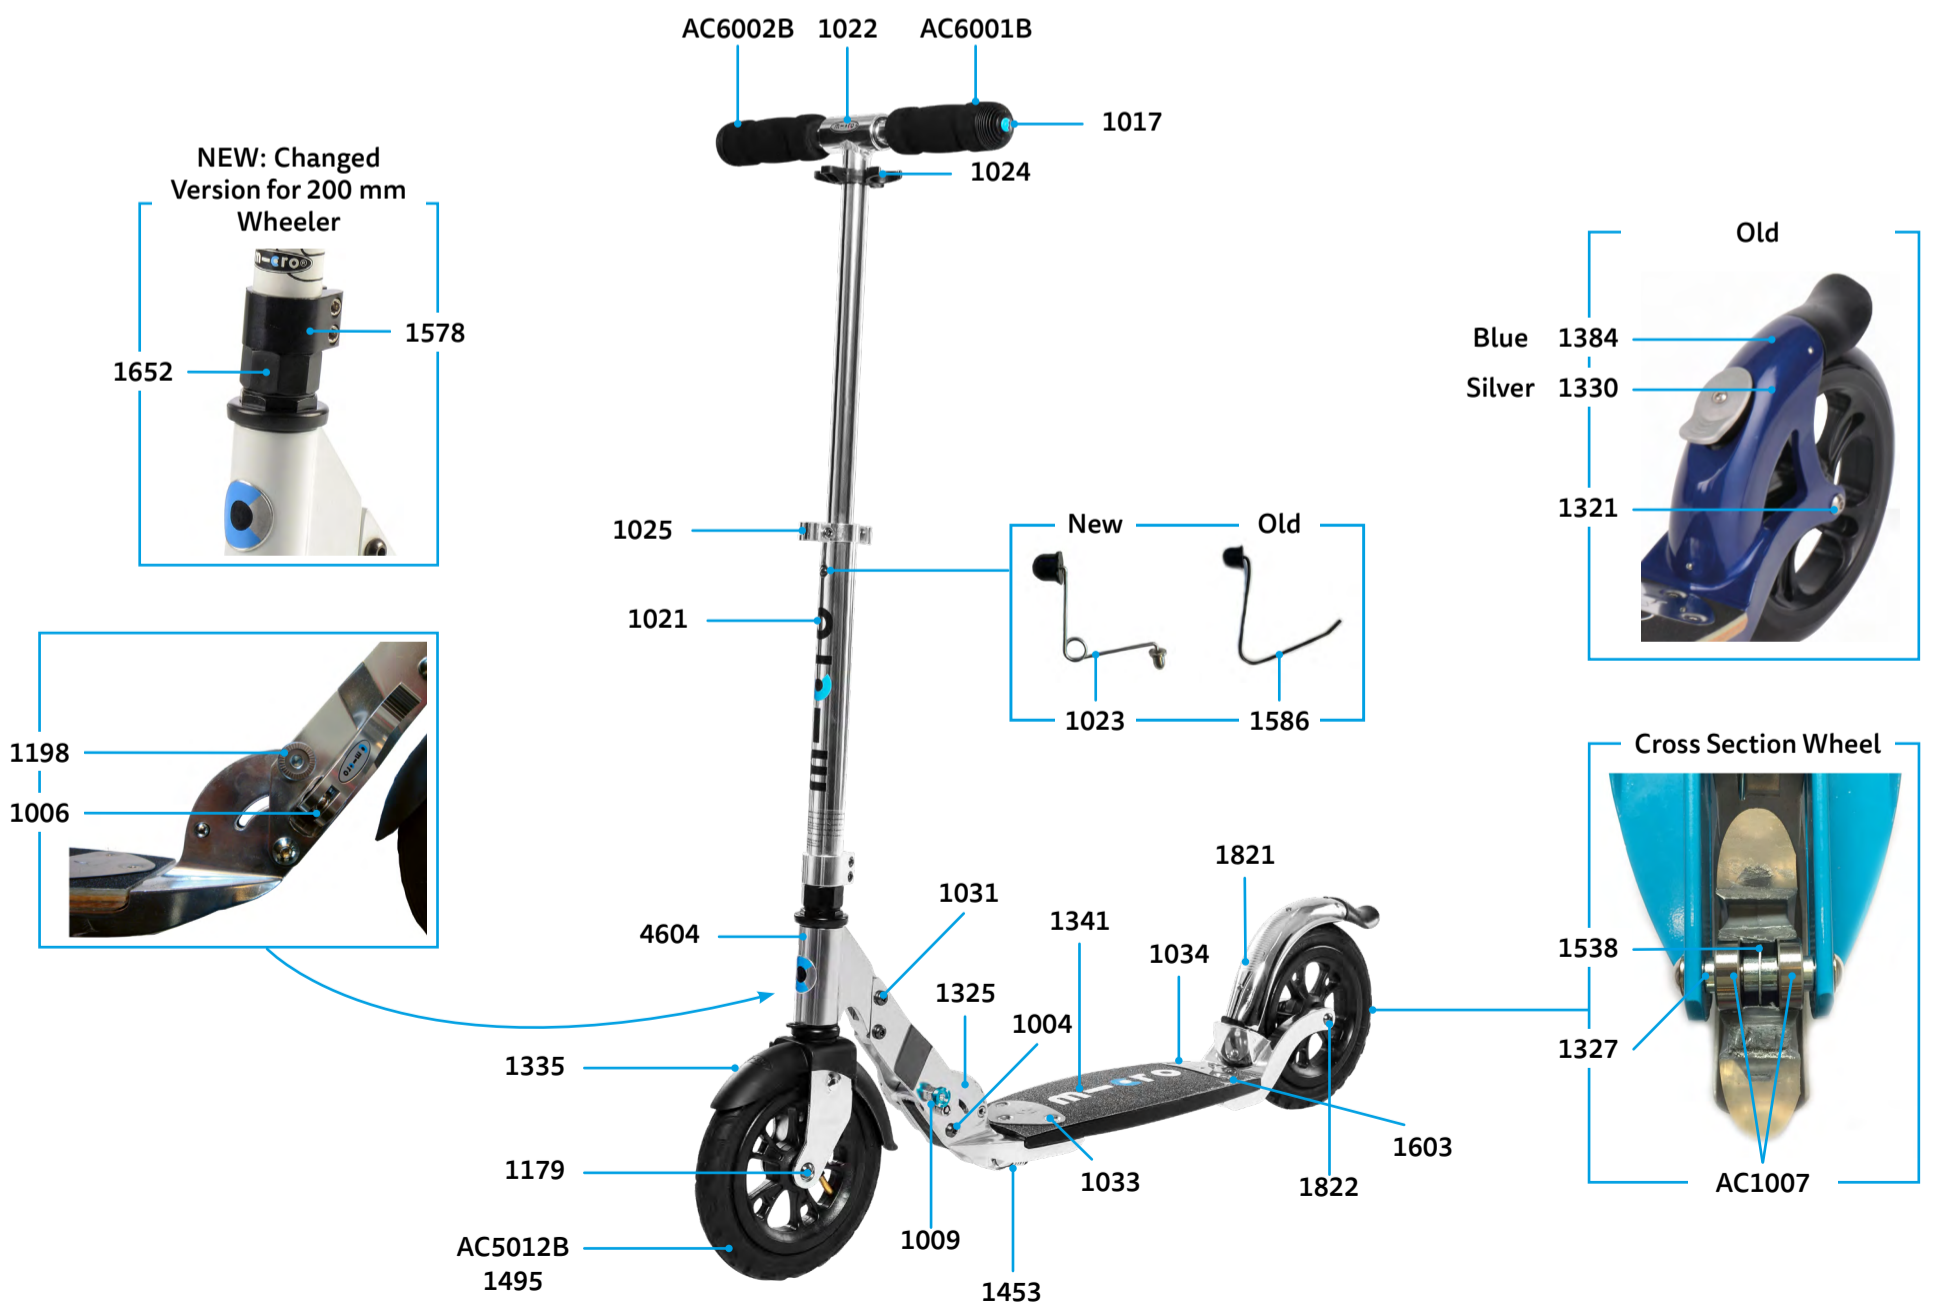

SA0038

SA0119

SA0120

SA0176

MICRO FLEX AIR
SA0035

MICRO SPEED

PARTS

Article No.	Article
1001	Axle Bolt Internal Thread, 40 mm
1004	Axle Bolt Internal Thread, 44 mm
1006	Locking Complete
1009	Push Button, Blue
1017	Plugs, Handle Bolt, Rubber Strip
1021	Plastic Linkage Tube
1022	T-Tube
1024	Multimountclip
1025	Quick-Acting Clamp, Silver
1027	Steering Fork
1029	Inverter Logic Complete
1031	Axle Bolt Internal Thread, 19 mm
1161	Axle Bolt External Thread, 10.5 mm
1181	Axle Bolt Internal Thread, 47.5 mm
1182	Spacer External Bearings 9.4 mm
1187	Brake Bolt
1198	Push Button, Silver
1204	Griptape
1205	Axle Bolt Internal Thread, 59 mm
1206	Folding Block, Grey
1207	Holder Plates Left And Right, Speed
1210	Fastening Elements Wheel Back
1211	Lower T-Tube
1212	Lower Clamp, Grey
1213	Front Holder
1214	Deck And Griptape
1333	Spacer Between Bearings 21.3 mm
1412	Brake Plate
1413	Brake Spring
1553	Axle Bolt External Thread, 21.5 mm
1196	Kick Stand With Screws
1586/1023	Bolt And Spring T-Bar