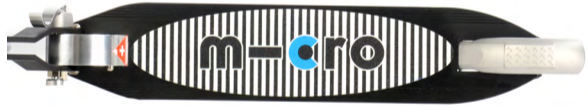

MICRO SPRITE / MICRO SPRITE LED

COLOURS

Article No. And Colour	Front Holder	Holder Plates	Deck And Griptape	Lower T-Tube	Lower Clamp	Folding Block	Griptape
SA0024 Oasis Blue	1404	1403	1402	1401	1026	1421	1054
SA0025 Red	1364	1363	1362	1360	1365	1361	1054
SA0026 Black SA0225 Black LED	1369	1368	1367	1366	1026	1421	1054
SA0027 Pink SA0226 Pink LED	1374	1373	1372	1370	1026	1421	1054
SA0084 Sapphire Blue SA0231 Sapphire Blue LED	1434	1429	1431	1430	1433	1432	1054
SA0056 Purple	1477	1474	1476	1475	1026	1421	1054
SA0132 Purple Metallic	1684	1681	1683	1682	1026	1421	1054
SA0133 Black Stripe	1775	1778	1776	1774	1026	1421	1777
SA0134 Teal Owl	1780	1783	1781	1779	1026	1421	1782
SA0135 Blue Aztec	1434	1429	1786	1430	1433	1432	1787
SA0136 Raspberry Floral Dot	1789	1792	1790	1788	1026	1421	1791
SA0139 Teal Tribal	1780	1783	1784	1779	1026	1421	1785
SA0178 Red Stripe	4549	4548	4547	4550	1026	1421	4556
SA0137 Purple Stripe SA0219 Purple Stripe LED	1684	1681	1793	1682	1026	1421	1794
SA0177 Blue Stripe SA0217 Blue Stripe LED	4545	4544	4543	4546	1026	1421	4555
SA0179 Petrol Stripe SA0218 Petrol Stripe LED	4553	4552	4551	4554	1026	1421	4557
SA0209 Autum red LED	4752	4751	4747	4746	1026	1421	1054
SA0210 Ocean Blue LED	4760	4761	4759	4758	1026	1421	1054
SA0208 Forest green LED	4757	4750	4748	4745	1026	1421	1054
SA0224 Chartreuse LED	1770	1773	1771	1769	1026	1421	1772

SA0133

SA0177 /
SA0217