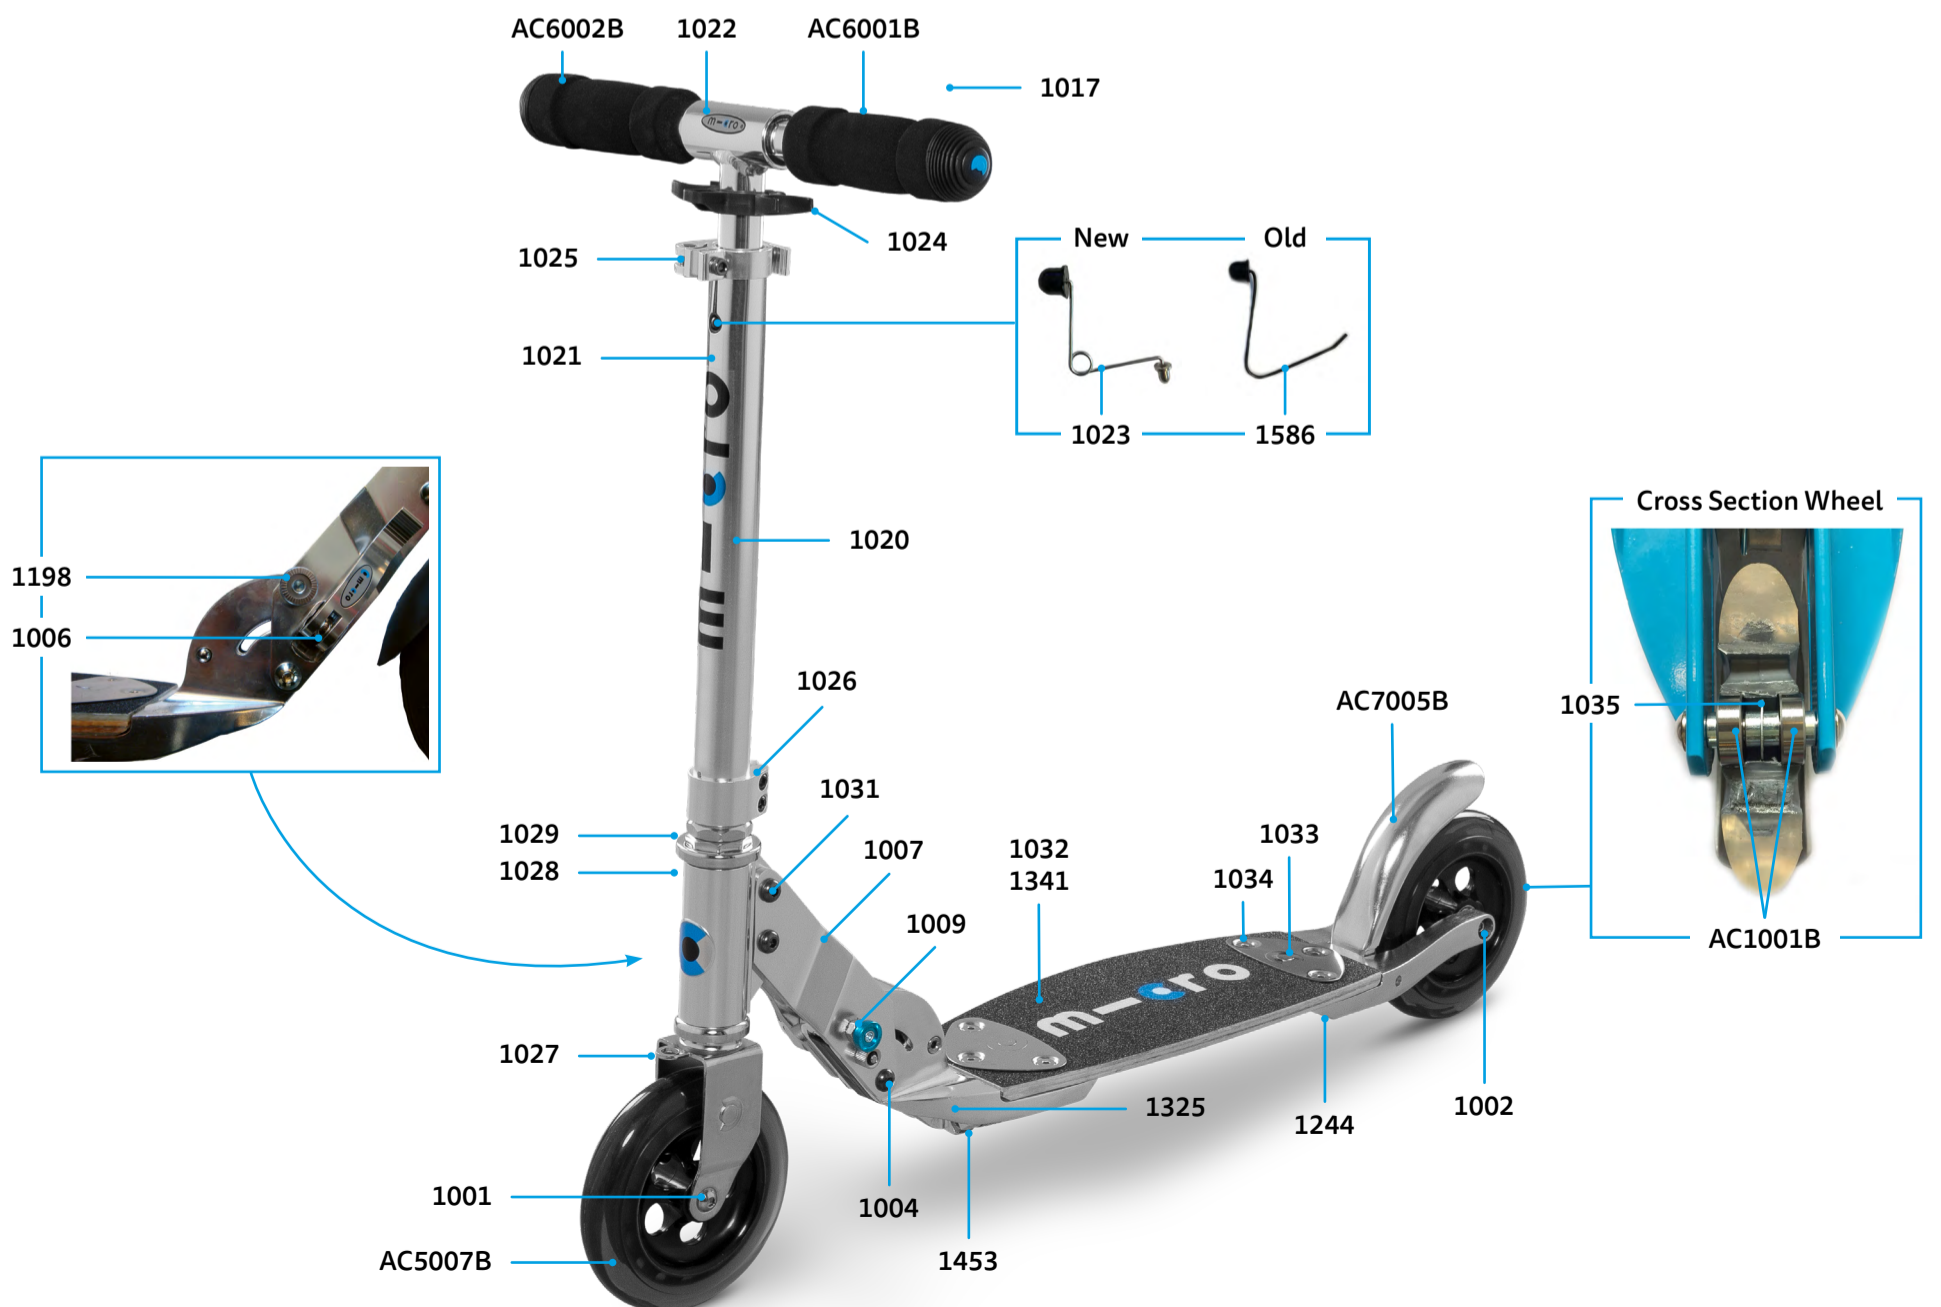

SA0106

MICRO FLEX WITH KICKSTAND
SA0010