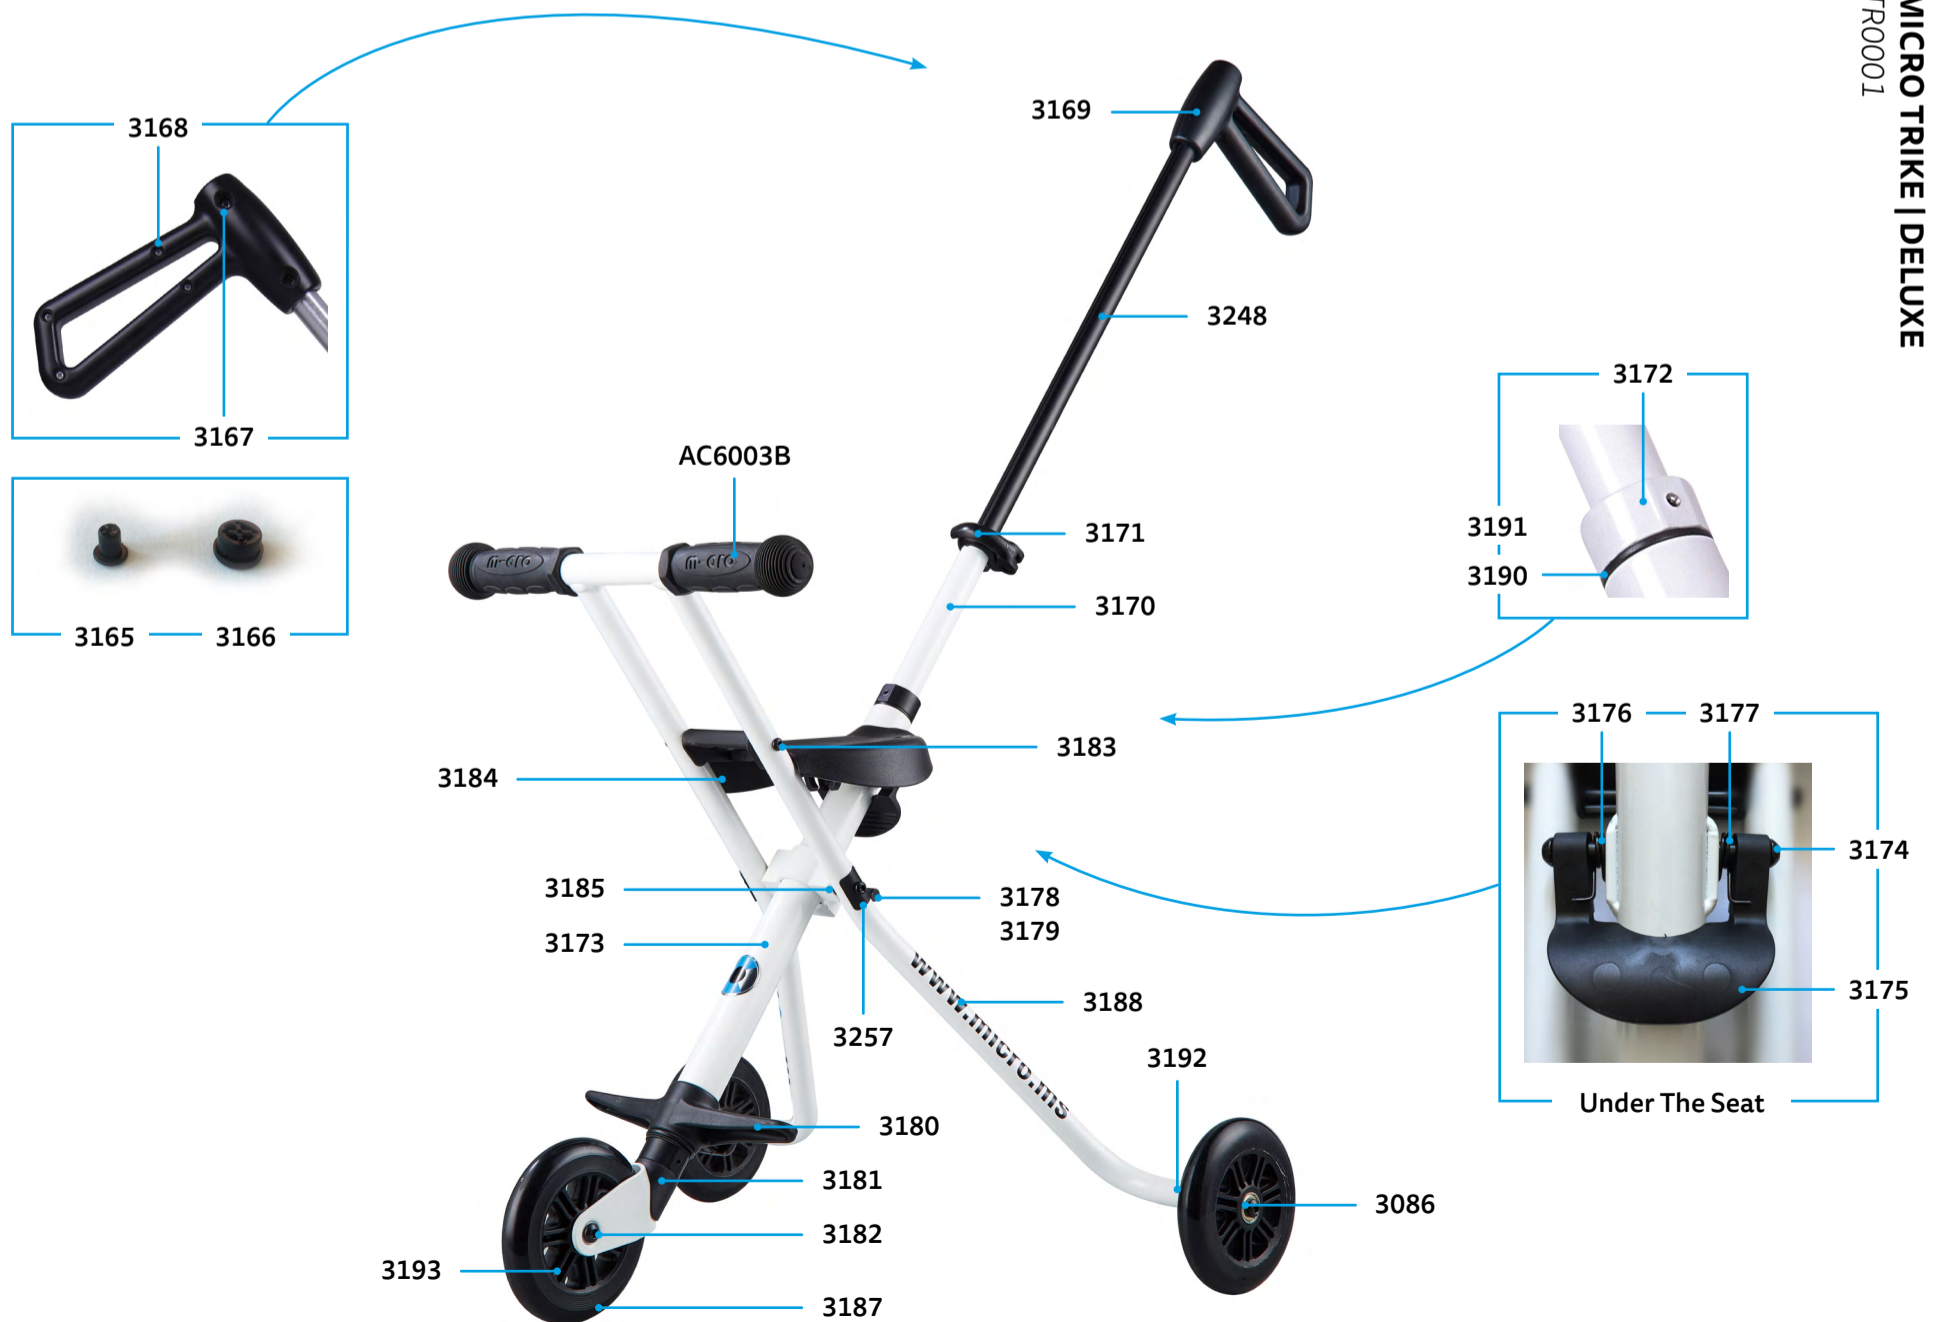

TR0002

TR0004

TR0005

TR0006

MICRO TRIKE | DELUXE
TR0001

MICRO TRIKE XL

PARTS

Article No.	Article
3275	Metal Frame Cover Left And Right With Screw
3276	Axle For Seat
3277	Armrest Bar Set, Ice Blue With Seat
3279	Upper Bar With Bolt And Spring
3280	Guidance Ring Complete With Plastic Spacer
3281	Axle Front Wheel
3282	Lower Bar, Ice Blue
3283	Axle
3284	Wheel With Bearing
3285	Upper Clamp