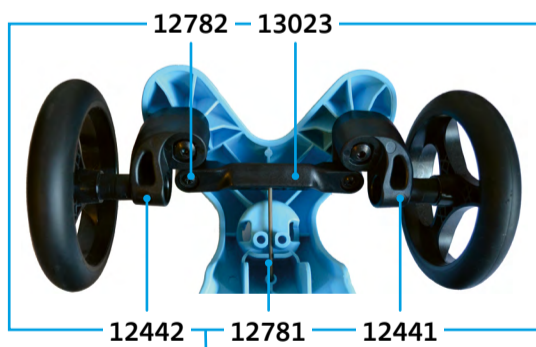

MICRO PICCOLINO

PARTS

Article No.	Article
10893	Counter-Sunk Screw For Plastic
12210	Main Part Pink, Incl. Print
12211	Handle Bar With Clip
12212	Cover Pink At Bottom Site
12441	Axle Short, Right, For Screw
12442	Axle Short, Left, For Screw
12566	Break Axle
12567	Axle For Backwheel
12597	Cover Handle Bar, Pink
12780	Screw
12781	U-Bend
12782	Screw
12785	Main Part Blue, incl. Print
12786	Cover Handle Bar, Blue
12787	Cover At Bottom Site, Blue
12788	Brake, Pink
12789	Brake Blue
12800	Brake Spring Short
12862	Clip-Locking Handle Bar
12969	Spring For Clip
13018	Wheel PATH Back
13020	Wheel PATH Front
13023	Steering Link

ACCESSORIES

Article No.	Article
AC1007	Single Bearing ABEC 9

MO0003

MICRO PICCOLINO
MO0004