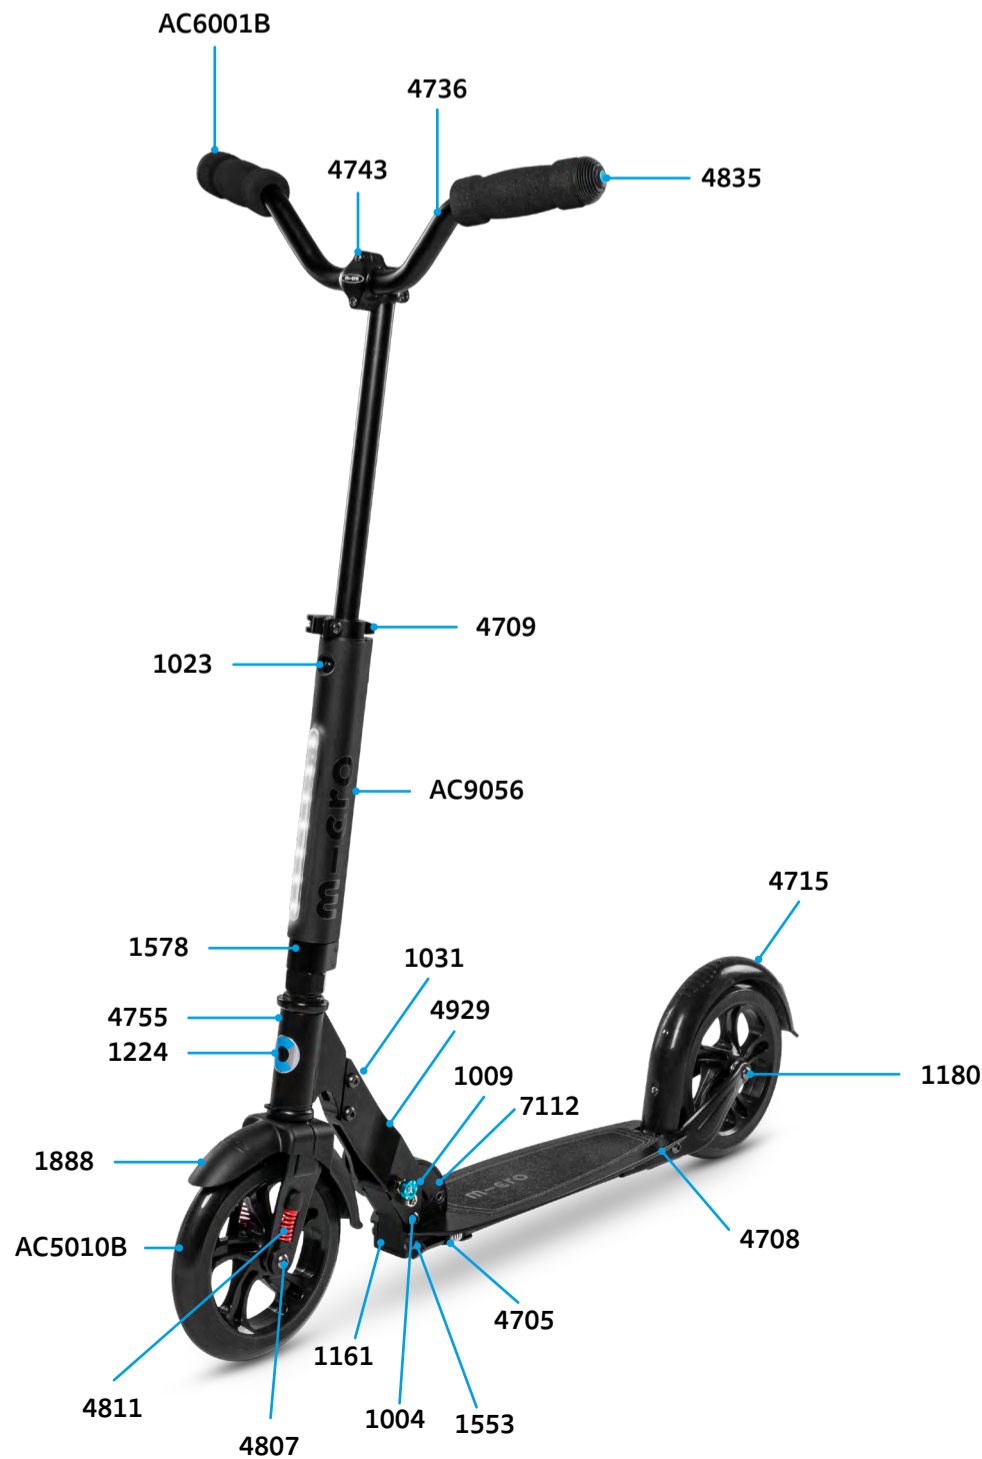

MICRO METROPOLITAN / DELUXE

PARTS

Article No.	Article
1004	Axle Bolt Internal Thread, 44 mm
1009	Blue Pushbutton
1023	Spring And Pushbutton
1031	Axle Bolt Internal Thread, 19 mm
1161	Axle Bolt External Thread, 10.5 mm
1180	Rear Axle Bolt Internal Thread, 62mm Metropolitan
1224	Front Holder Black
1553	Axle Bolt External Thread, 21.5mm
1578	Lower Clamp, 200 mm, Black Matt
1888	Front Fender
4705	Kickstand Black
4708	Griptape
4709	Quick Active Clamp Black
4715	Foot Brake Complete Metropolitan
4736	T-Bar Metropolitan Complete
4743	Holder For Handgrip / Holder For Handlebar
4744	Folding Quick Release - Black
4755	Headset Metropolitan Und Metrop Deluxe
4807	Font Axle Bolt Internal Thread, 64mm
4810	Handbrake System Complete
4811	Front Fork With Suspension
4919	Disk (Brake)
4922	Rear Axle Bolt Internal Thread, 74mm Metropolitan Deluxe
4929	Holder Plates Left & Right Metropolitan
4834	Disk Brake Set Complete
4835	Handlebar End Caps
7112	Folding Block

ACCESSORIES

Article No.	Article
AC5010B	Wheel Black 200mm Metropolitan
AC6001B	High Density Foam Hand Grip
AC9056	Tube Light
4895	Wheel Black 200mm Metropolitan Deluxe
AC5016B	Wheel Black 200mm Metropolitan Deluxe box