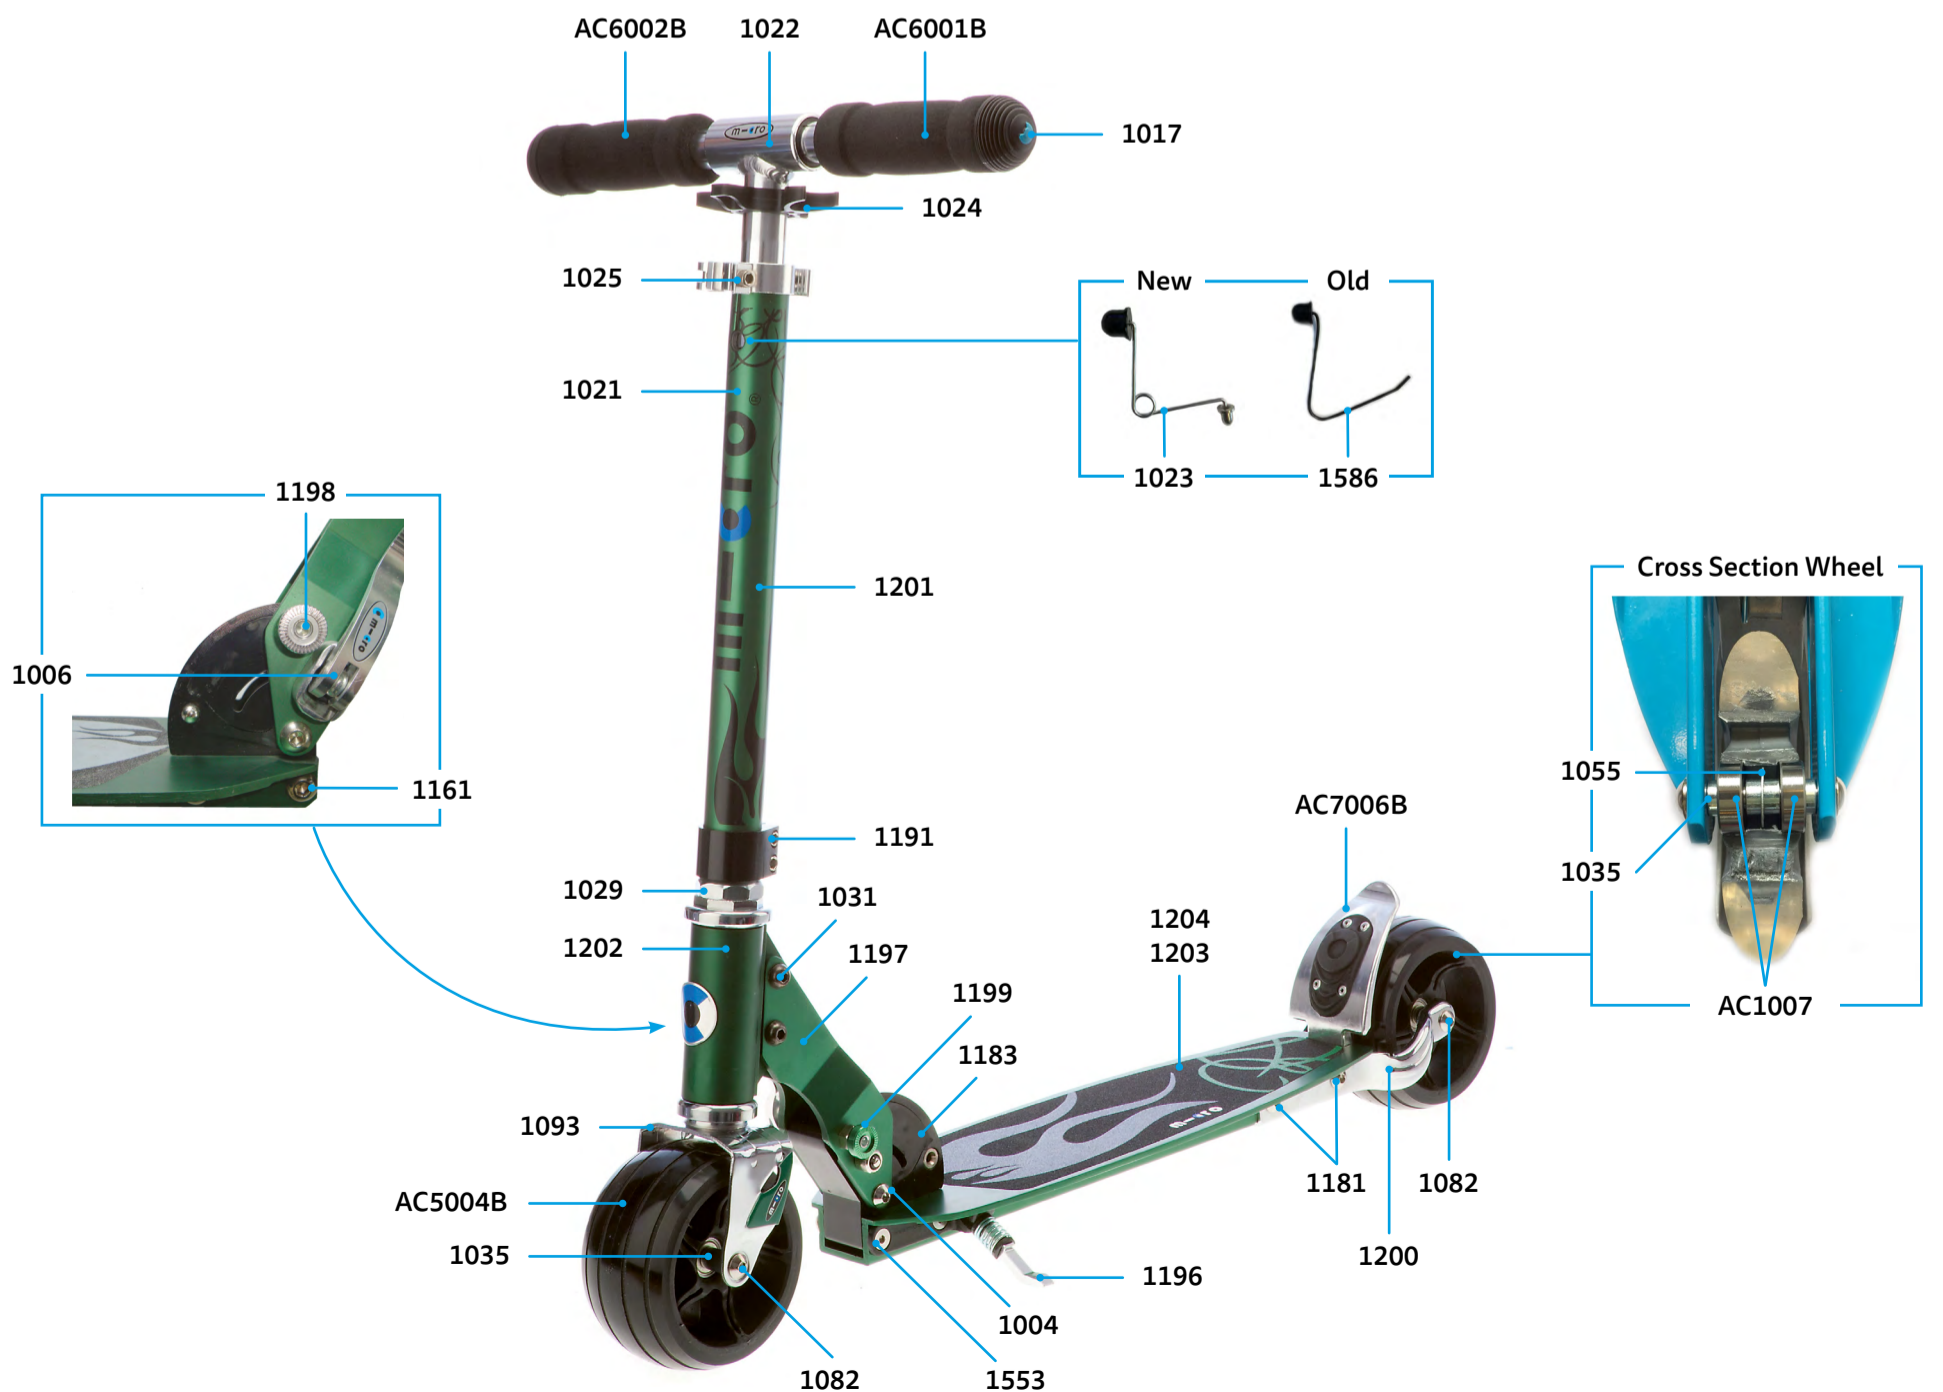

MICRO ROCKET

PARTS

Article No.	Article
1004	Axle Bolt Internal Thread, 44 mm
1006	Locking Complete
1017	Plugs, Handle Bolt, Rubber Strip
1021	Plastic Linkage Tube
1022	T-Tube
1024	Multimountclip
1025	Quick-Acting Clamp, Silver
1029	Inverter Logic Complete
1031	Axle Bolt Internal Thread, 19 mm
1035	Spacer Between Bearings 19.6 mm
1055	Spacer Between Bearings 10.25 mm
1082	Axle Bolt Internal Thread, 70 mm
1086	Brake Plate
1087	Brake Spring
1093	Steering Fork
1161	Axle Bolt External Thread, 10.5 mm
1181	Axle Bolt Internal Thread, 47.5 mm
1183	Folding Block, Black
1191	Lower Clamp, Black
1196	Kick Stand With Screws
1197	Holder Plates Left And Right
1198	Push Button, Silver
1199	Push Button, Green
1200	Fastening Elements Wheel Back
1201	Lower T-Tube
1202	Front Holder, Green
1203	Deck And Griptape, Green
1204	Griptape
1208	Brake Bolt
1553	Axle Bolt External Thread, 21.5 mm
1586/1023	Bolt And Spring T-Bar

ACCESSORIES

Article No.	Article
AC6001B	High Density Foam Hand Grip
AC6002B	Complete Handgrip, Tube Plug, Shockcord
AC5004B	Wheel Complete Blister
AC7006B	Brake Complete Blister
AC1007	Single Bearing ABEC 9

COLOURS

Article No. And Colour	Holder Plater Left And Right	Lower T-Tube	Deck And Griptape	Griptape	Front Holder
SA0143 Blue Sky	1663	1664	1666	1667	1665
SA0048 Black	1864	1866	1863	1667	1865

SA0048