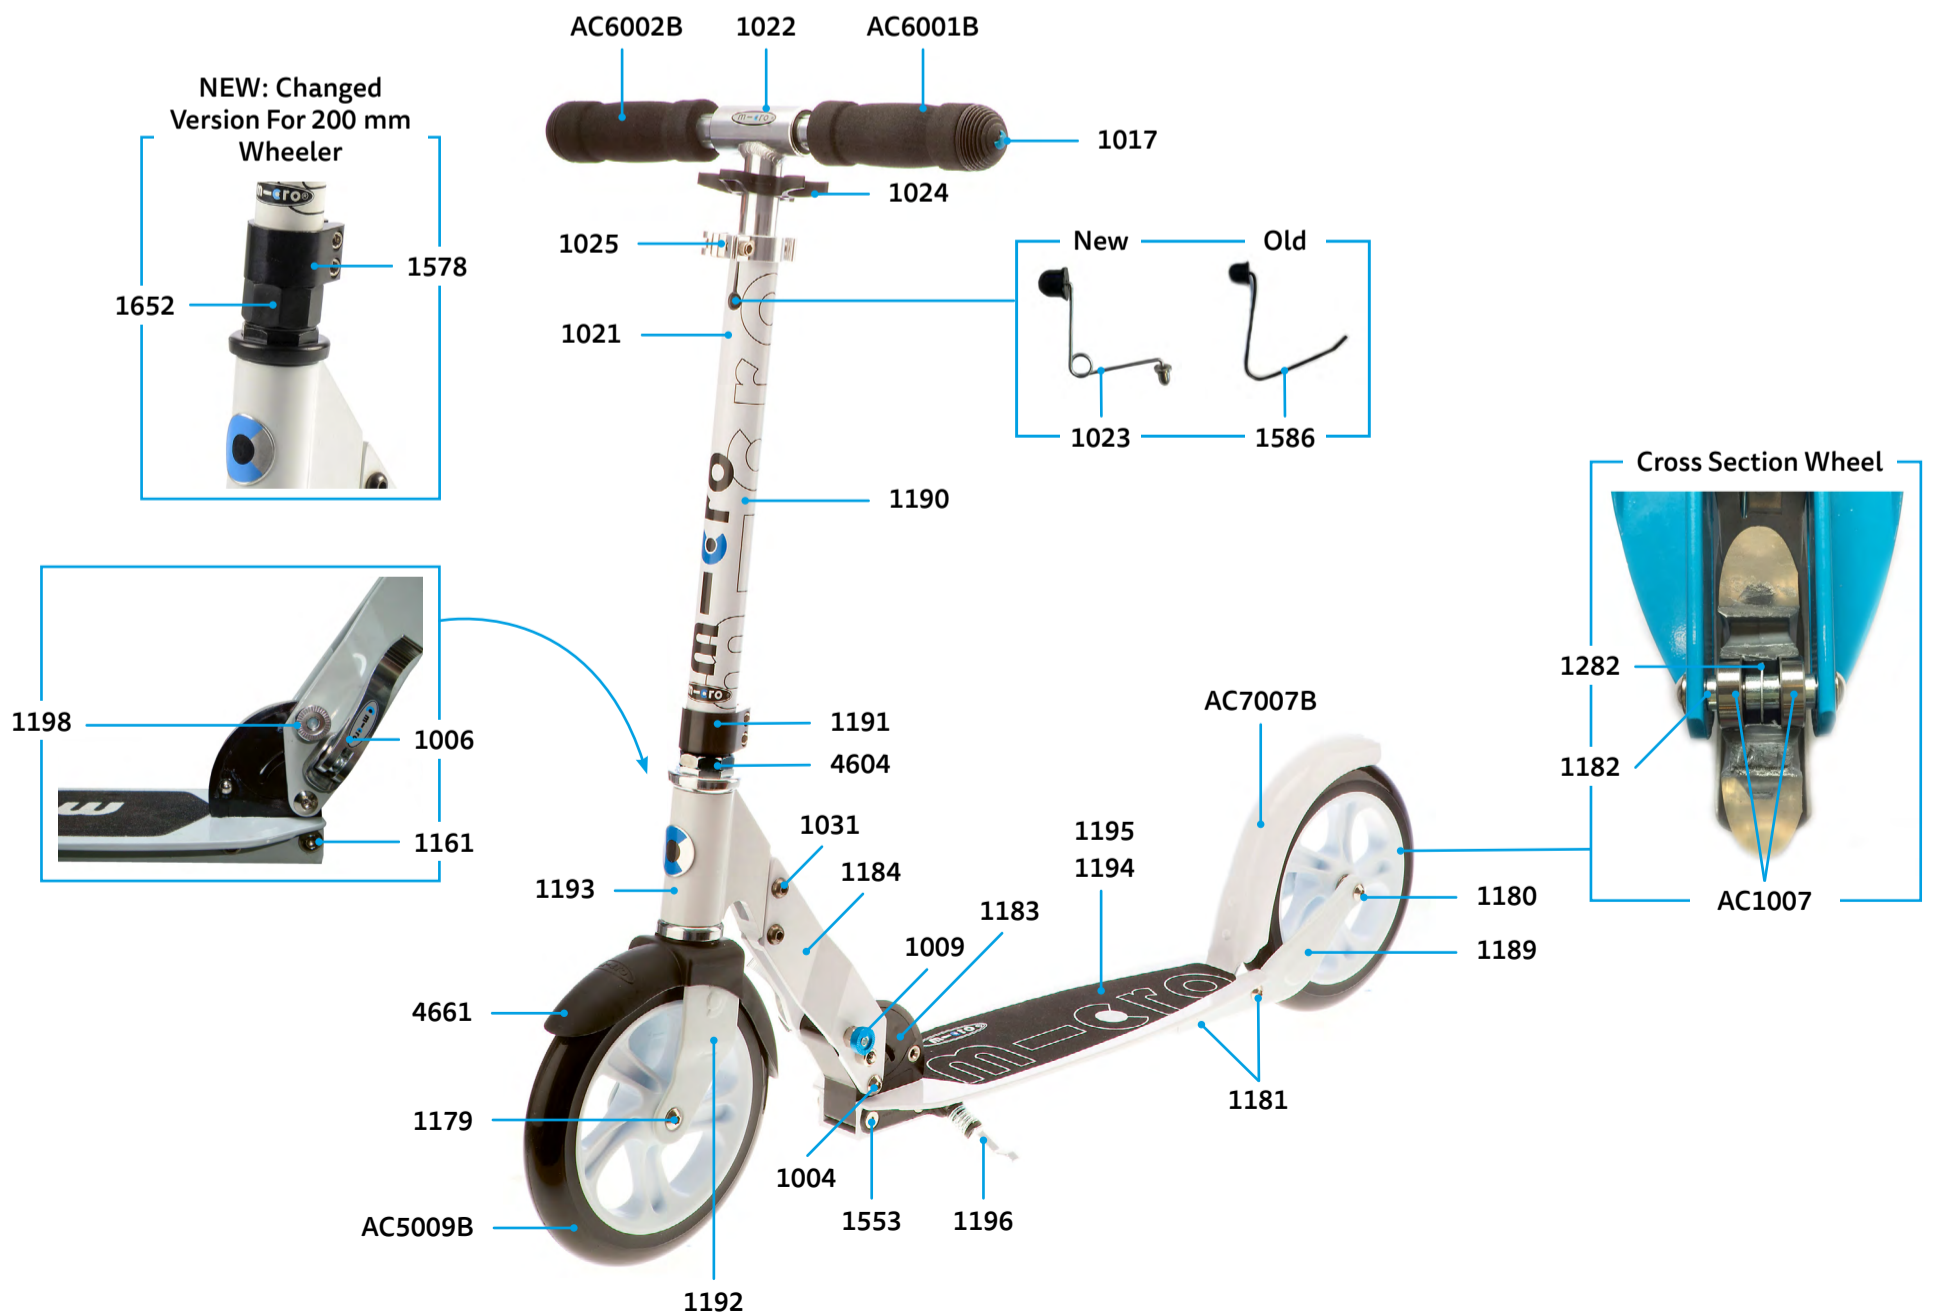

MICRO WHITE

PARTS

Article No.	Article
1004	Axle Bolt Internal Thread, 44 mm
1006	Locking Complete
1009	Push Button, Blue
1017	Plugs, Handle Bolt, Rubber Strip
1021	Plastic Linkage Tube
1022	T-Tube
1024	Multimountclip
1025	Quick-Acting Clamp, Silver
1031	Axle Bolt internal Thread, 19 mm
1161	Axle Bolt external Thread, 10.5 mm
1179	Axle Bolt internal Thread, 43 mm
1180	Axle Bolt internal Thread, 62 mm
1181	Axle Bolt internal Thread, 47.5 mm
1182	Spacer External Bearings 9.4 mm
1183	Folding Block
1184	Holder Plates Left And Right
1185	Brake Plate
1186	Brake Spring
1187	Brake Bolt
1189	Fastening Elements Wheel Back
1190	Lower T-Tube
1191	Lower Clamp
1192	Steering Fork
1193	Front Holder
1194	Deck And Griptape
1195	Griptape
1196	Kick Stand With Screws
1198	Push Button, Silver
1282	Spacer Between Bearings 24.3 mm

Article No.	Article
1553	Axle Bolt External Thread, 21.5 mm
1578	Lower Clamp, 200 mm
1586/1023	Bolt And Spring T-Bar
1652	Width Nut, 200 mm
4604	Inveter Logic Complete Set (CH)
4661	Fender

ACCESSORIES

Article No.	Article
AC6001B	Foam Handles Blister
AC6002B	Handles With Plugs Blister
AC5009B	Wheel Complete Blister 200 mm
AC7007B	Brake Complete Blister
AC1007	Bearing 1 piece ABEC 9

MICRO WHITE
SA0031