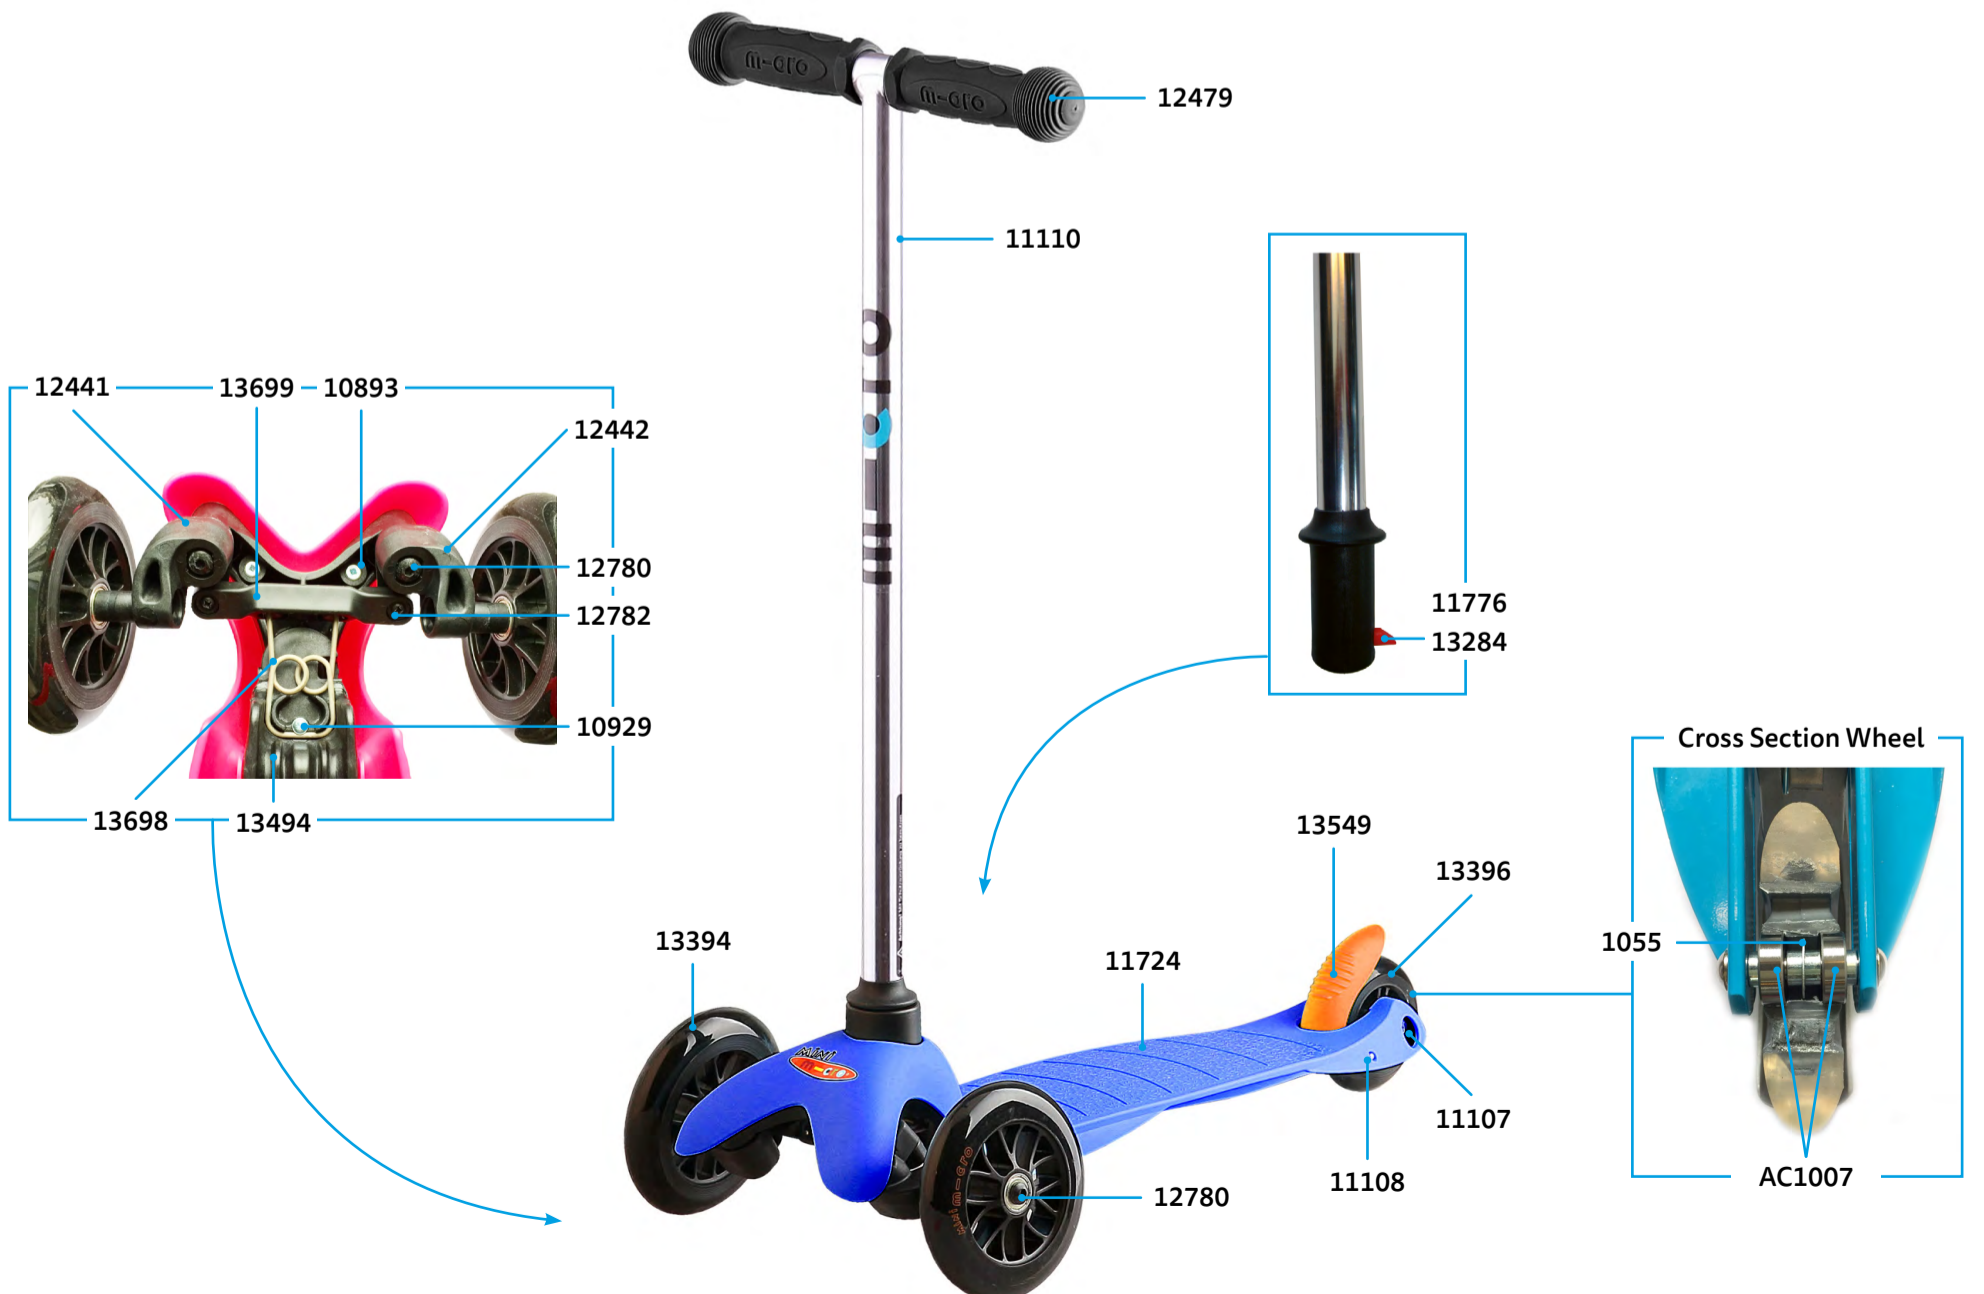

ACCESSORIES

Article No.	Article
AC1007	Single Bearing ABEC 9

COLOURS

Article No. And Colour	Deck	T-Bar Complete	Brake	Wheel (Front)	Grip Left	Grip Right
MM0054 Sparty Neon Blue/Pink	11152	11689	13550	13394	1289	1358
MM0055 Sparty Neon Orange/Pink	10922	11687	13550	13394	1358	1288
MM0079 Sparty Blue	11724	11110	13549	13394	1068	1068
MM0080 Sparty Pink	11725	11110	13549	13394	1068	1068
MM0109 Sparty Orange	10922	11110	13549	13394	1068	1068
MM0110 Sparty Green	10923	12356	13549	13394	1276	1276
MM0111 Sparty Red	10924	12357	13549	13394	1277	1277
MM0112 Sparty Yellow	10925	12354	13549	13394	1278	1278
MM0113 Sparty Aqua	10926	12355	13549	13394	1289	1289
MM0134 Sparty Candy Blue	12663	12673	13555	13394	1414	1414
MM0135 Sparty Candy Pink	12664	12672	13554	13394	1358	1358
MM0136 Sparty Candy lilac	12665	12674	13556	13394	1285	1285
MM0222 Sparty Lollipop Red	10924	13381	13552	13387	1278	1278
MM0223 Sparty Lollipop Green	10923	13380	13551	13393	1277	1277
MM0224 Sparty Lollipop Yellow	11678	13382	13553	13386	1276	1276

MINI MICRO SPORTY (GERMANY)
MM0079