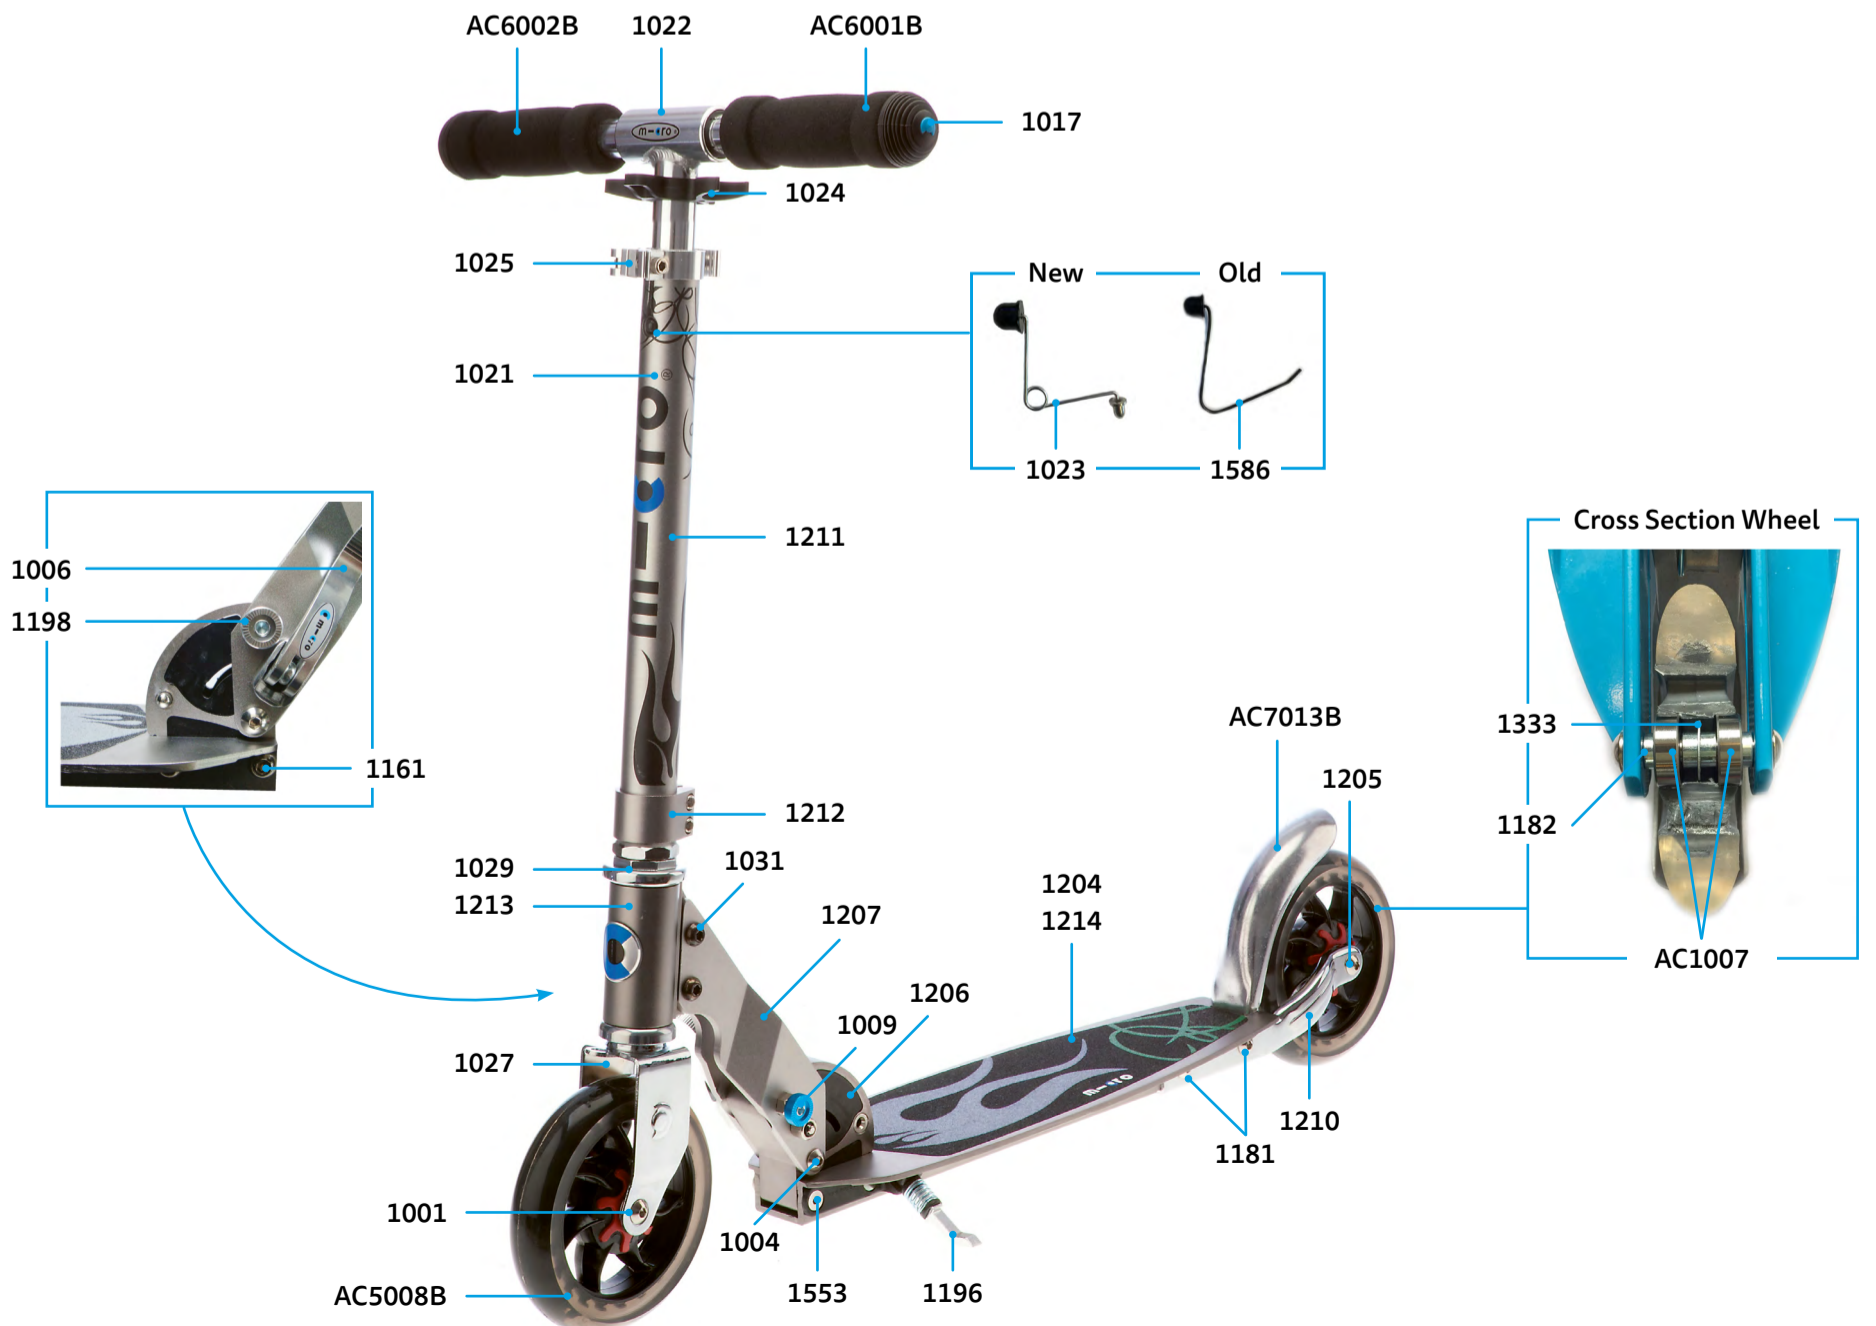

SA0121

SA0122

SA0142

AC5015B

MICRO SPEED DELUXE

PARTS

Article No.	Article
1004	Axle Complete
1023	Bolt & Spring T-Bar Plastic, Scooter
1031	Axle Bolt Internal Thread, 19 mm
1161	Axle Bolt External Thread, 10.5 mm
1181	Axle Bolt Internal Thread, 47.5 mm
1191	Lower Clamp, Black
1198	Push Button, Silver
1205	Axle Bolt Internal Thread, 59 mm
1553	Axle Bolt External Thread, 21.5 mm
4697	Clamp For T-Bar
4708	Griptape
4709	Quick Acting Clamp Black
4744	Folding Quick Release - Black
4756	Headset Micro Speed Deluxe
4812	180mm Wheel Smoke
4813	Handlebar With Clamp
4814	Fender Speed Deluxe
4815	Kick Stand With Screws, Speed Deluxe
4835	Handlebar End Caps
4841	Axle Bolt Internal Thread, 37mm
4912	Rear Fork Speed Deluxe
4913	Brake Complete Clay
4914	Front Fork Speed Deluxe Clay
4931	Brake Complete Neon Rose
4932	Brake Complete Alaskan Blue
4933	Front Fork Speed Deluxe Neon Rose
4934	Front Fork Speed Deluxe Alaskan Blue
7112	Folding Block

ACCESSORIES

Article No.	Article
AC6001B	High Density Foam Hand Grip

MICRO SPEED DELUXE
SA0211

MICRO BULLET

PARTS

Article No.	Article
1001	Axle Bolt Internal Thread, 40 mm
1004	Axle Bolt Internal Thread, 44 mm
1017	Plugs, Handle Bolt, Rubber Strip
1021	Plastic Linkage Tube
1022	T-Tube
1024	Multimountclip
1025	Quick-Acting Clamp, Silver
1026	Lower Clamp, Silver
1029	Inverter Logic Complete
1031	Axle Bolt Internal Thread, 19 mm
1038	Axle Bolt Internal Thread, 30 mm
1040	Folding Block
1041	Locking Complete
1044	Holder Plates Left And Right
1045	Axle Bolt Internal Thread, 33 mm
1046	Brake Plate
1047	Brake Spring
1048	Brake Bolt
1050	Lower T-Tube
1051	Steering Fork
1052	Front Holder
1053	Deck And Griptape
1054	Griptape
1055	Spacer Between Bearings 10.25 mm
1196	Kick Stand With Screws
1198	Push Button, Silver
1553	Screw For Kickstand
1586/1023	Bolt And Spring T-Bar