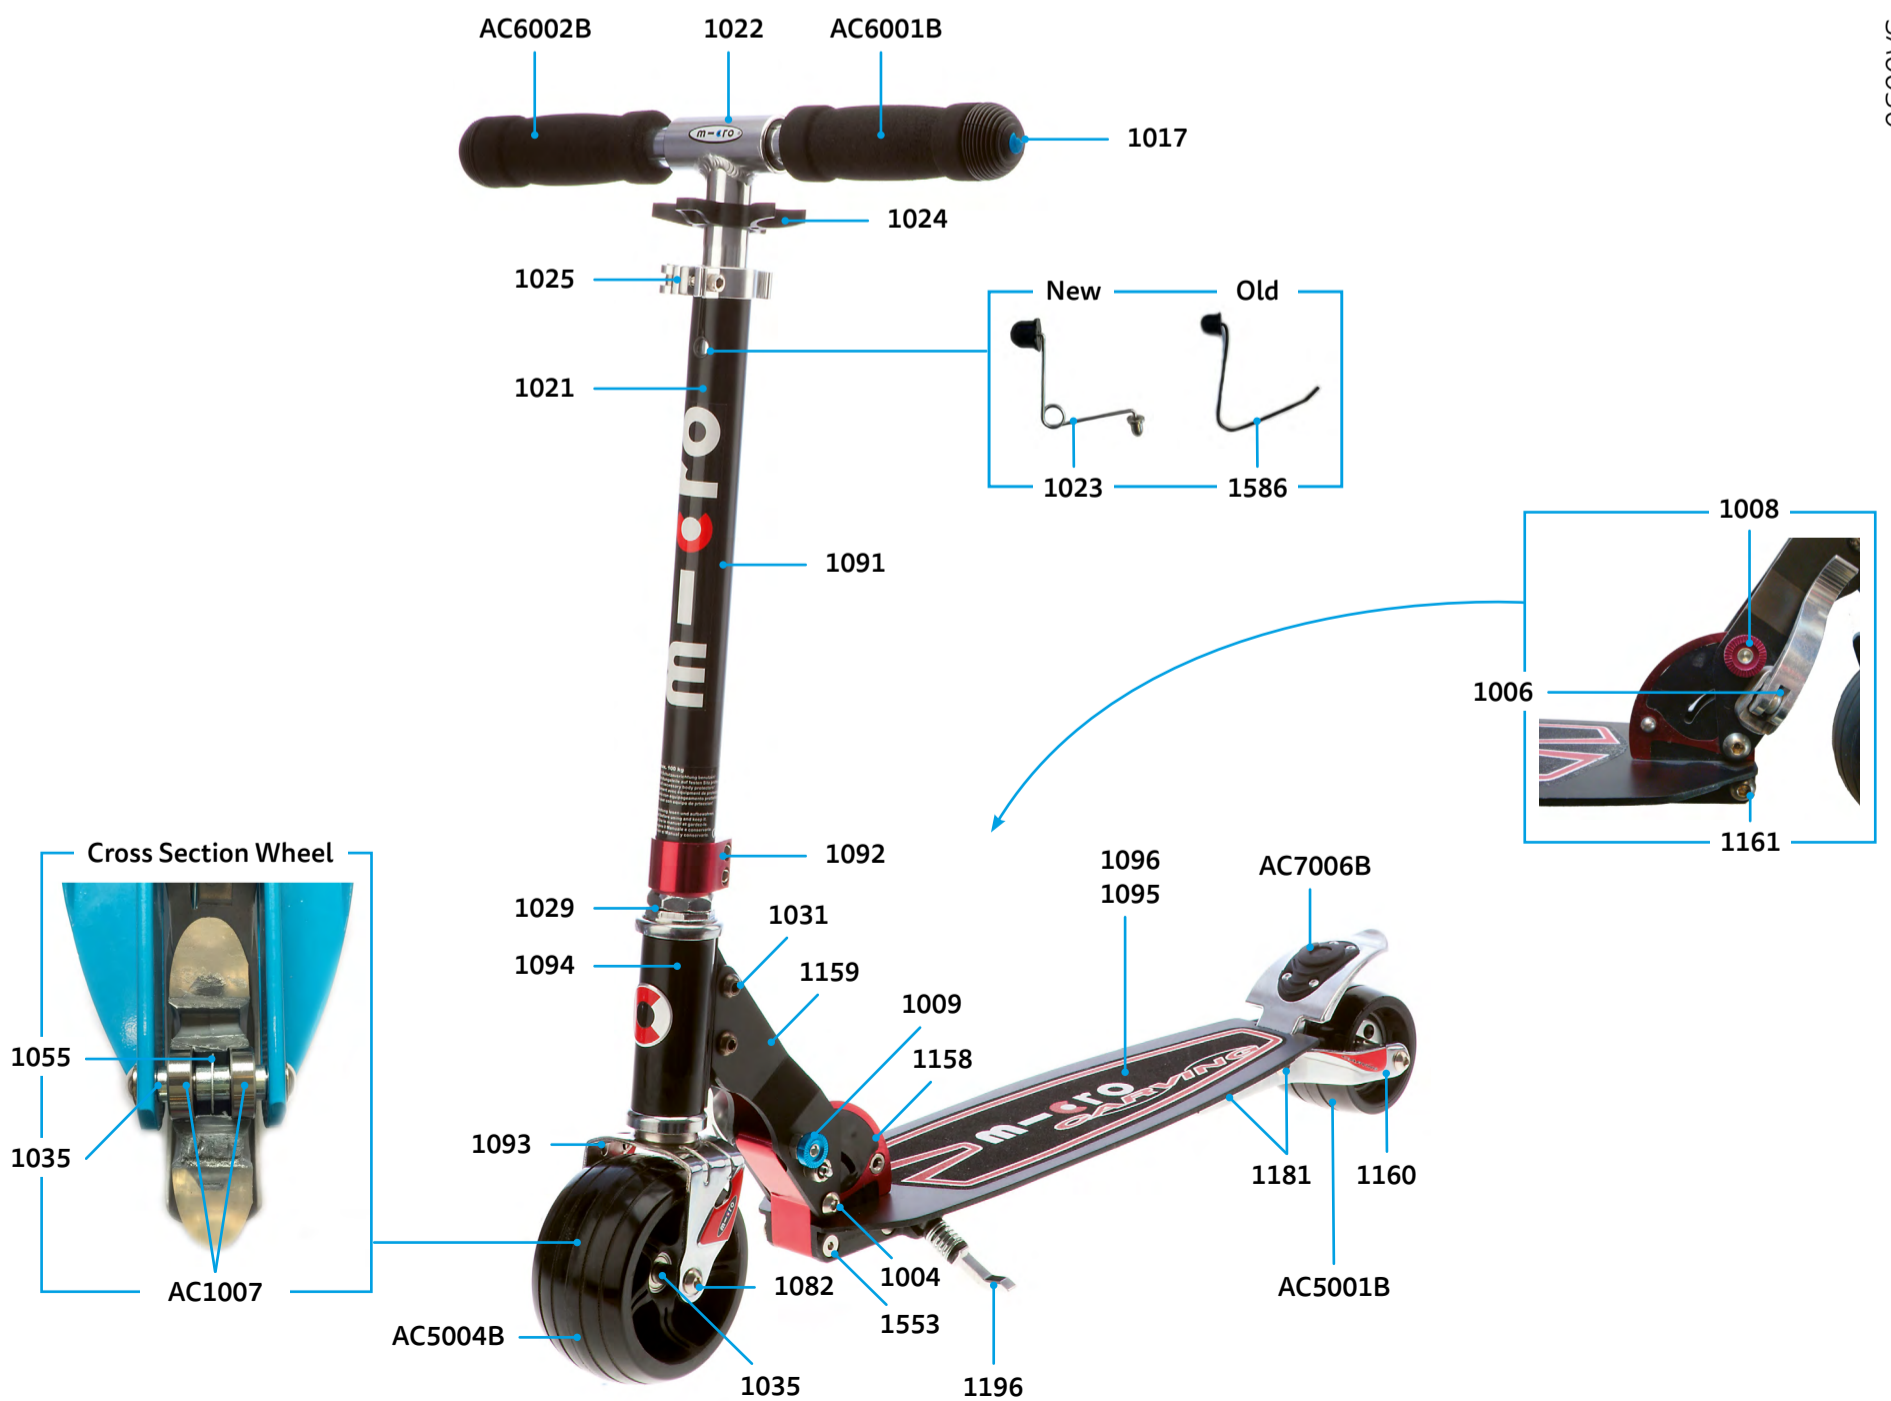

MICRO BULLET
SA0017

MICRO MONSTER BULLET

PARTS

Article No.	Article
1004	Axle Bolt Internal Thread, 44 mm
1006	Locking Complete
1008	Push Button
1009	Push Button
1017	Plugs, Handle Bolt, Rubber Strip
1021	Plastic Linkage Tube
1022	T-Tube
1024	Multimountclip
1025	Quick-Acting Clamp, Silver
1029	Inverter Logic Complete
1031	Axle Bolt Internal Thread, 19 mm
1035	Spacer Between Bearings 19.6 mm
1055	Spacer Between Bearings 10.25 mm
1082	Axle Bolt Internal Thread, 70 mm
1086	Brake Plate
1087	Brake Spring
1091	Lower T-Tube
1092	Lower Clamp, Red
1093	Steering Fork
1094	Front Holder
1095	Deck And Griptape
1096	Griptape
1158	Folding Block Red
1159	Holder Plates Left And Right
1160	Fastening Elements, Wheel Back
1161	Axle Bolt External Thread, 10.5 mm
1181	Axle Bolt Internal Thread, 47.5 mm
1196	Kick Stand With Screws
1208	Brake Bolt
1553	Axle Bolt External Thread, 21.5 mm
1586/1023	Bolt And Spring T-Bar

ACCESSORIES

Article No.	Article
AC6001B	High Density Foam Hand Grip
AC6002B	Complete Handgrip, Tube Plug, Shockcord
AC5001B	Wheel Back Complete Blister
AC5004B	Front Wheel Complete Blister
AC7006B	Brake Complete Blister
AC1007	Single Bearing ABEC 9