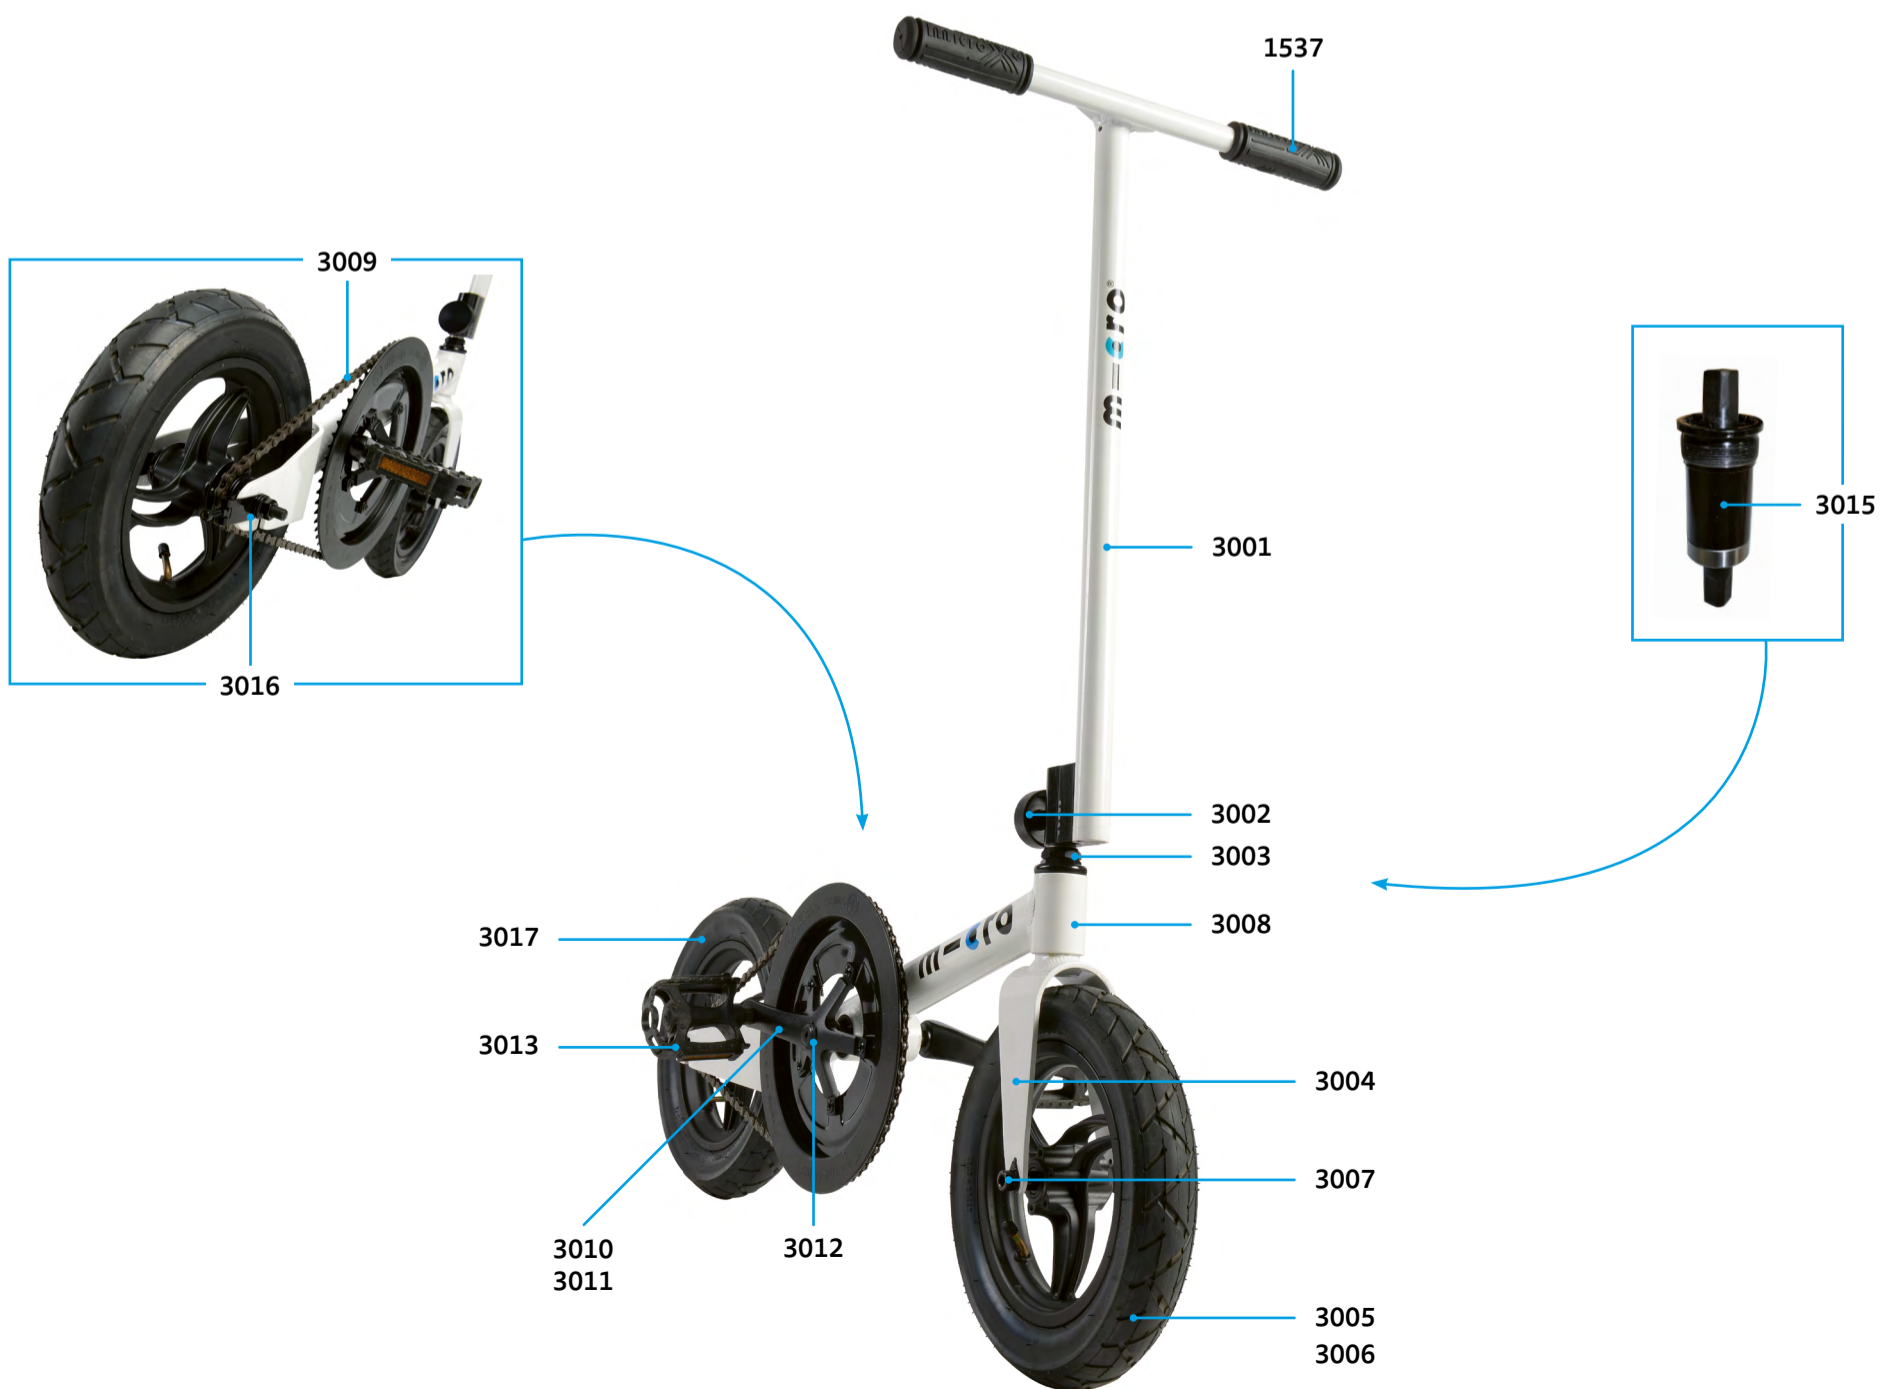

MICRO PEDALFLOW

PARTS

Article No.	Article
1537	Handles
3001	Handle Bar, White
3002	Chain Adjuster
3003	Set Of Bearings For Tube
3004	Front Fork
3005	Air Tube
3006	Front Wheel
3007	Wheel Bolt
3008	Frame
3009	Chain
3010	Crank Arm Left
3011	Crank Arm Right
3012	Crank Guide
3013	Pedales
3015	Crankset
3016	Chain Adjuster
3017	Back Wheel
3196	Handle Bar, Black
3197	Front Fork U Piece, Black
3256	Frame, Black

CB0002

MICRO PEDALFLOW
CB0001