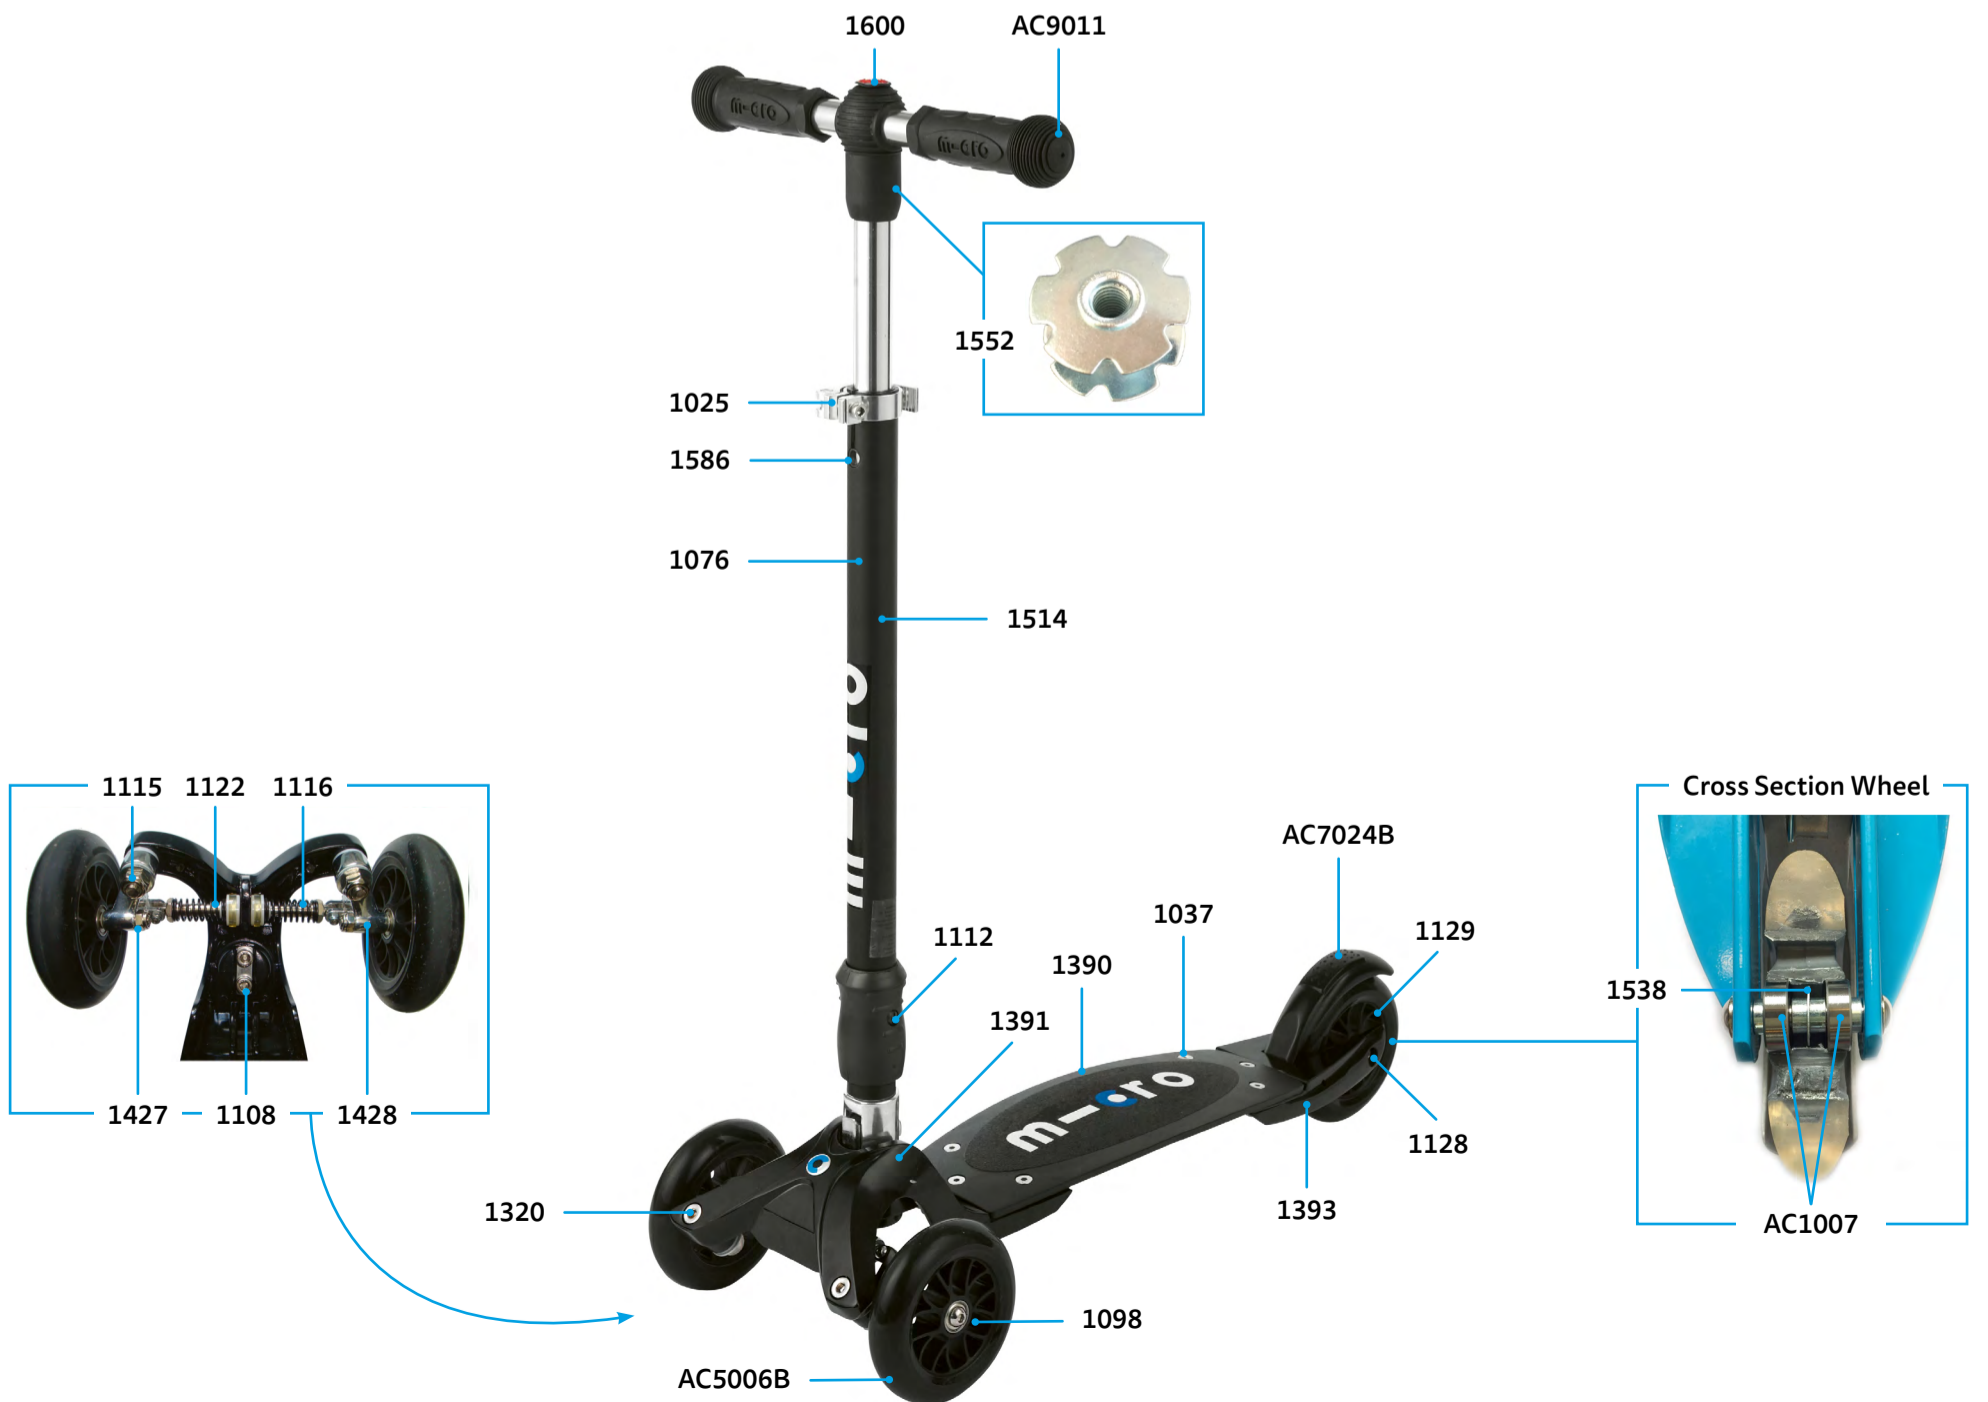

MICRO KICKBOARD COMPACT T-BAR

PARTS

Article No.	Article
1025	Quick-Acting Clamp, Silver
1037	Board Fixation Plates Complete, Alu Deck
1069	Tube For Handle Grip
1076	Plastic Linkage Tube
1108	Axle Bolt External Thread, Washer And Spring , 25 mm
1112	Axle Bolt With Nut, 34 mm
1115	Axle Bolt With Nut And Washer, 46.5 mm
1116	Steering Parts Complete
1122	Spring Black (Size D17xD1.8x60x10t)
1128	Axle Bolt Internal Thread, 42 mm
1129	Spacer External Bearings 3.4 mm
1131	Brake Bolt
1134	Push-Button And Plastic With Cap Handle Bar
1137	Griptape
1320	Axle Bolt, 46.5 mm
1342	T-Bar Complete, Black
1388	Brake Spring
1389	Brake Plate, Silver
1390	Deck And Griptape, Black
1391	Head Front, Black
1393	Back Part Compleet No Wheel With Brake, Black
1394	Guidance Handlebar
1411	Holder For Handgrip
1427	Shank Left, Black
1428	Shank Right, Black
1514	Handlebar Complete With Knob, Black
1538	Spacer Between Bearings 10.3 mm
1552	Star Nut Handlebar
1586	Bolt And Spring T-Bar
1600	Cap (Swiss Design Logo)

ACCESSORIES

Article No.	Article
AC6003B	High Density Rubber Hand Grip
AC9011	Interchangeable
AC5006B	Wheel Complete Blister
AC7024B	Brake Complete Blister
AC1007	Single Bearing ABEC 9

MICRO KICKBOARD COMPACT T-BAR
KB0020