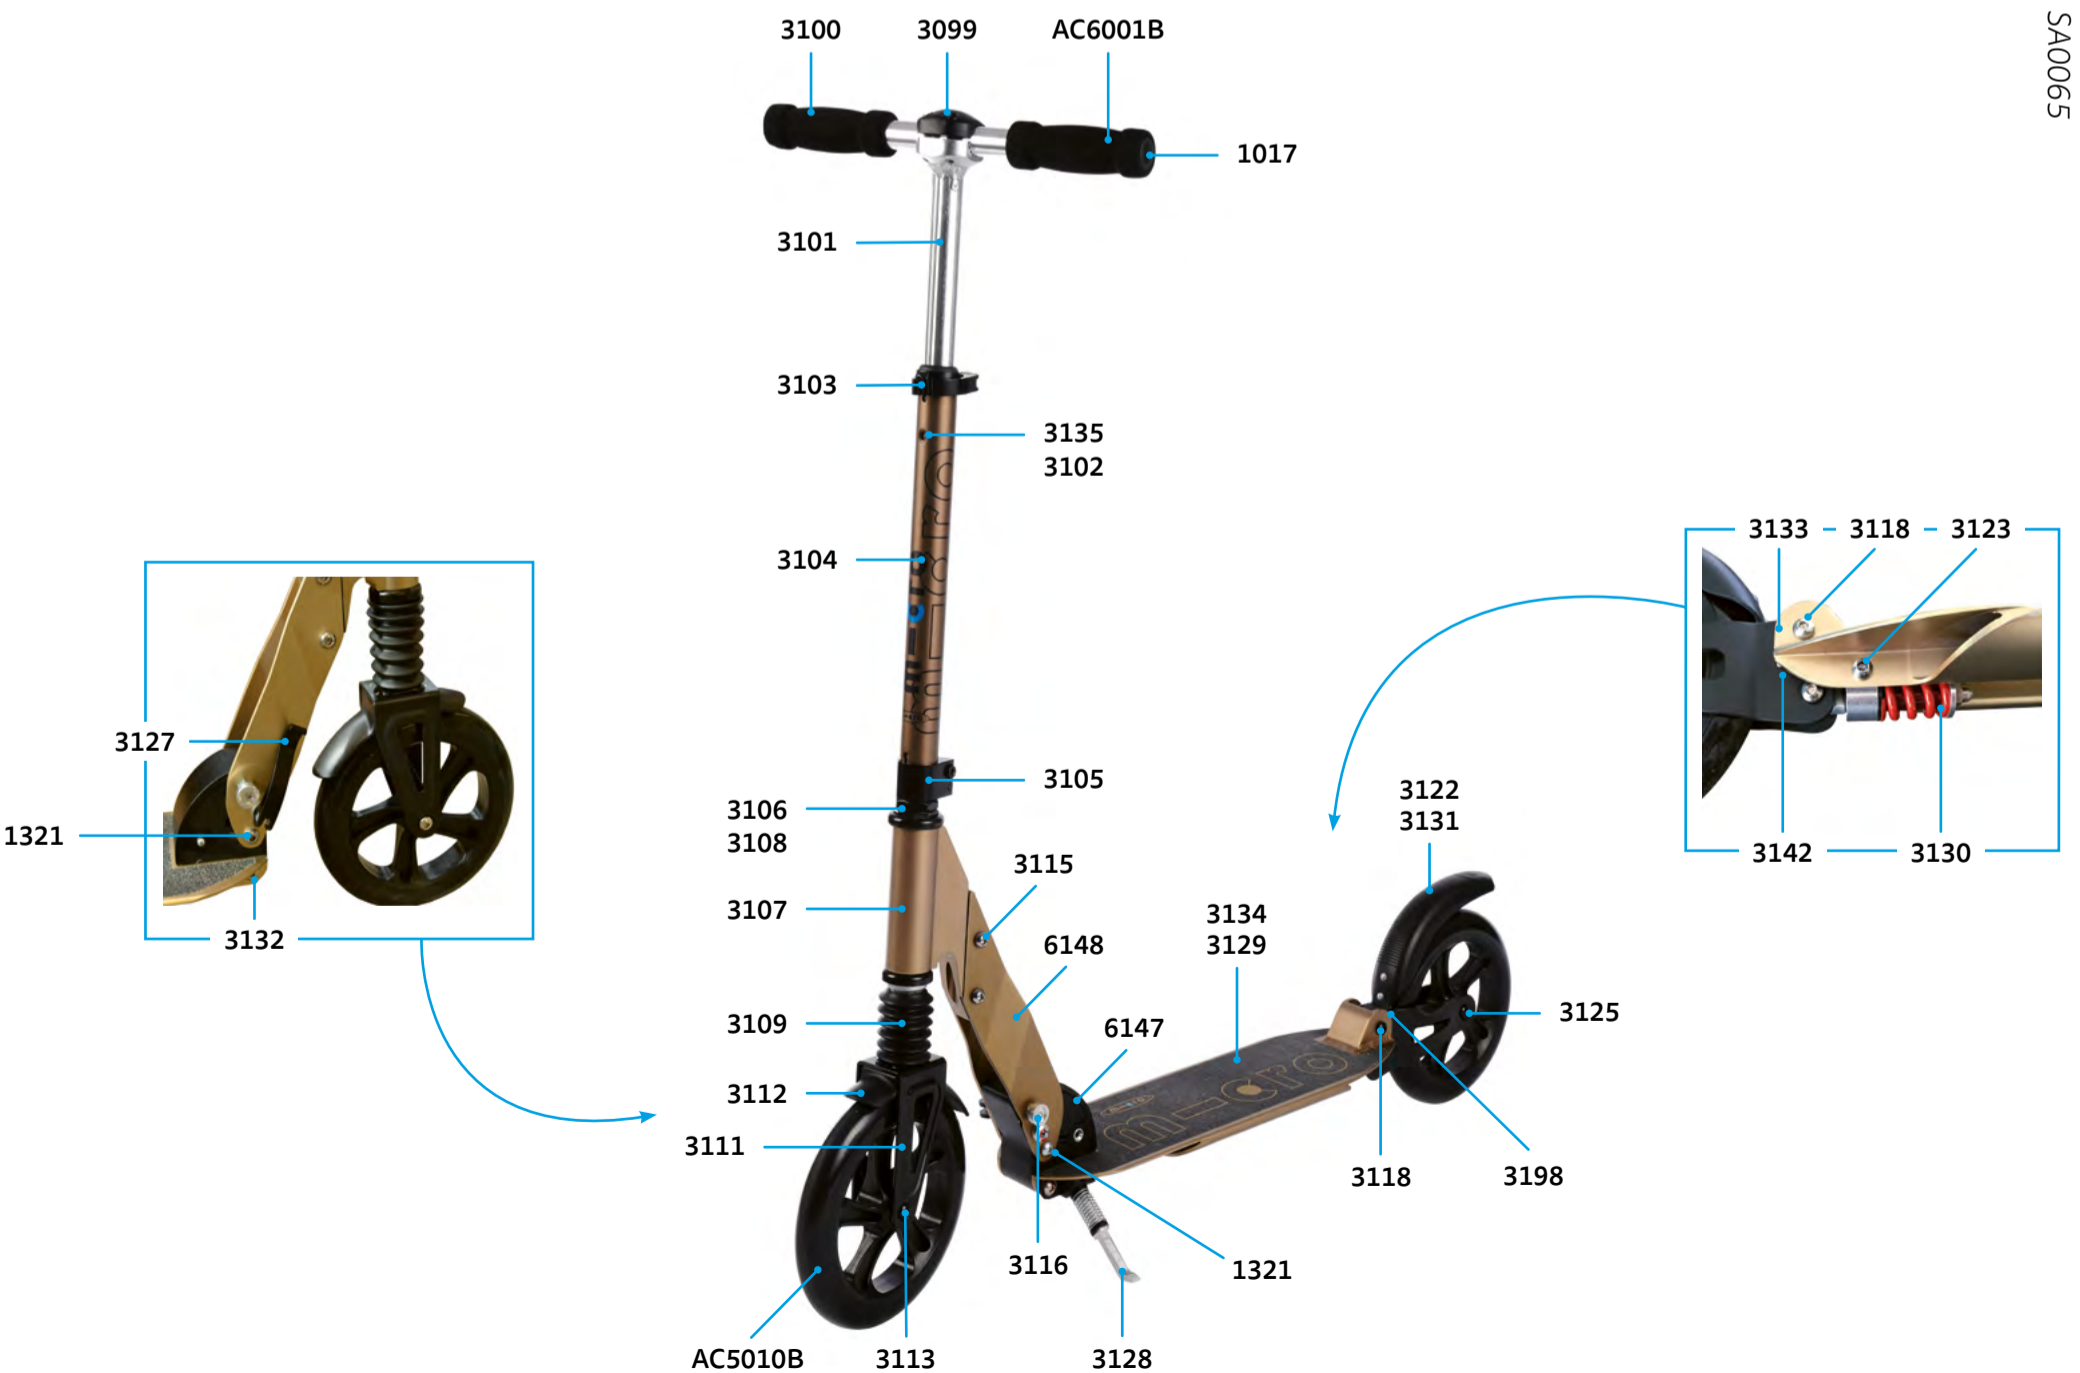

MICRO SUSPENSION

PARTS

Article No.	Article
1017	Tube Plug With Shockcord
3099	Handle Bar Cap With Screws
3100	Handle Bar
3101	Bar With Spring And Bolt
3102	Plastic Linkage Tube
3103	Quick-Acting Clamp
3104	Lower T-Tube
3105	Lower Clamp
3106	Complete Headset
3107	Steering Head
3108	Round Socket Head Cap, Rebound Washer
3109	Dust Protection
3111	Steering Fork Complete
3112	Fender Front Wheel
3113	Axle
3115	Bolt For Holder Plates
3116	Push Button, Silver
3118	Sleeves/Spacer Back Suspension
3122	Brake Plate
3124	Bolt For Brake<!--</td-->
3125	Axle Back Wheel
3127	Quick Release
3128	Kickstand With Two Screws
3129	Deck With Griptape
3130	Spring Complete
3131	Back Part With Brake No Wheel
3132	Step Screw
3133	Brake Pin
3134	Griptape
3135	Bolt And Spring T-Bar

Article No.	Article
3198	Brake Spring
3218	Deck With Griptape
3219	Griptape
3220	Holder Plates (Left) | Holderplates (Right)
3221	Steering Head Black
3222	Lower Tube
6147	Folding Block
6148	Holder Plates Left And Right

ACCESSORIES

Article No.	Article
AC6001B	High Density Foam Hand Grip
AC5010B	Wheel Complete Blister

SA0156

MICRO SUSPENSION
SA0065