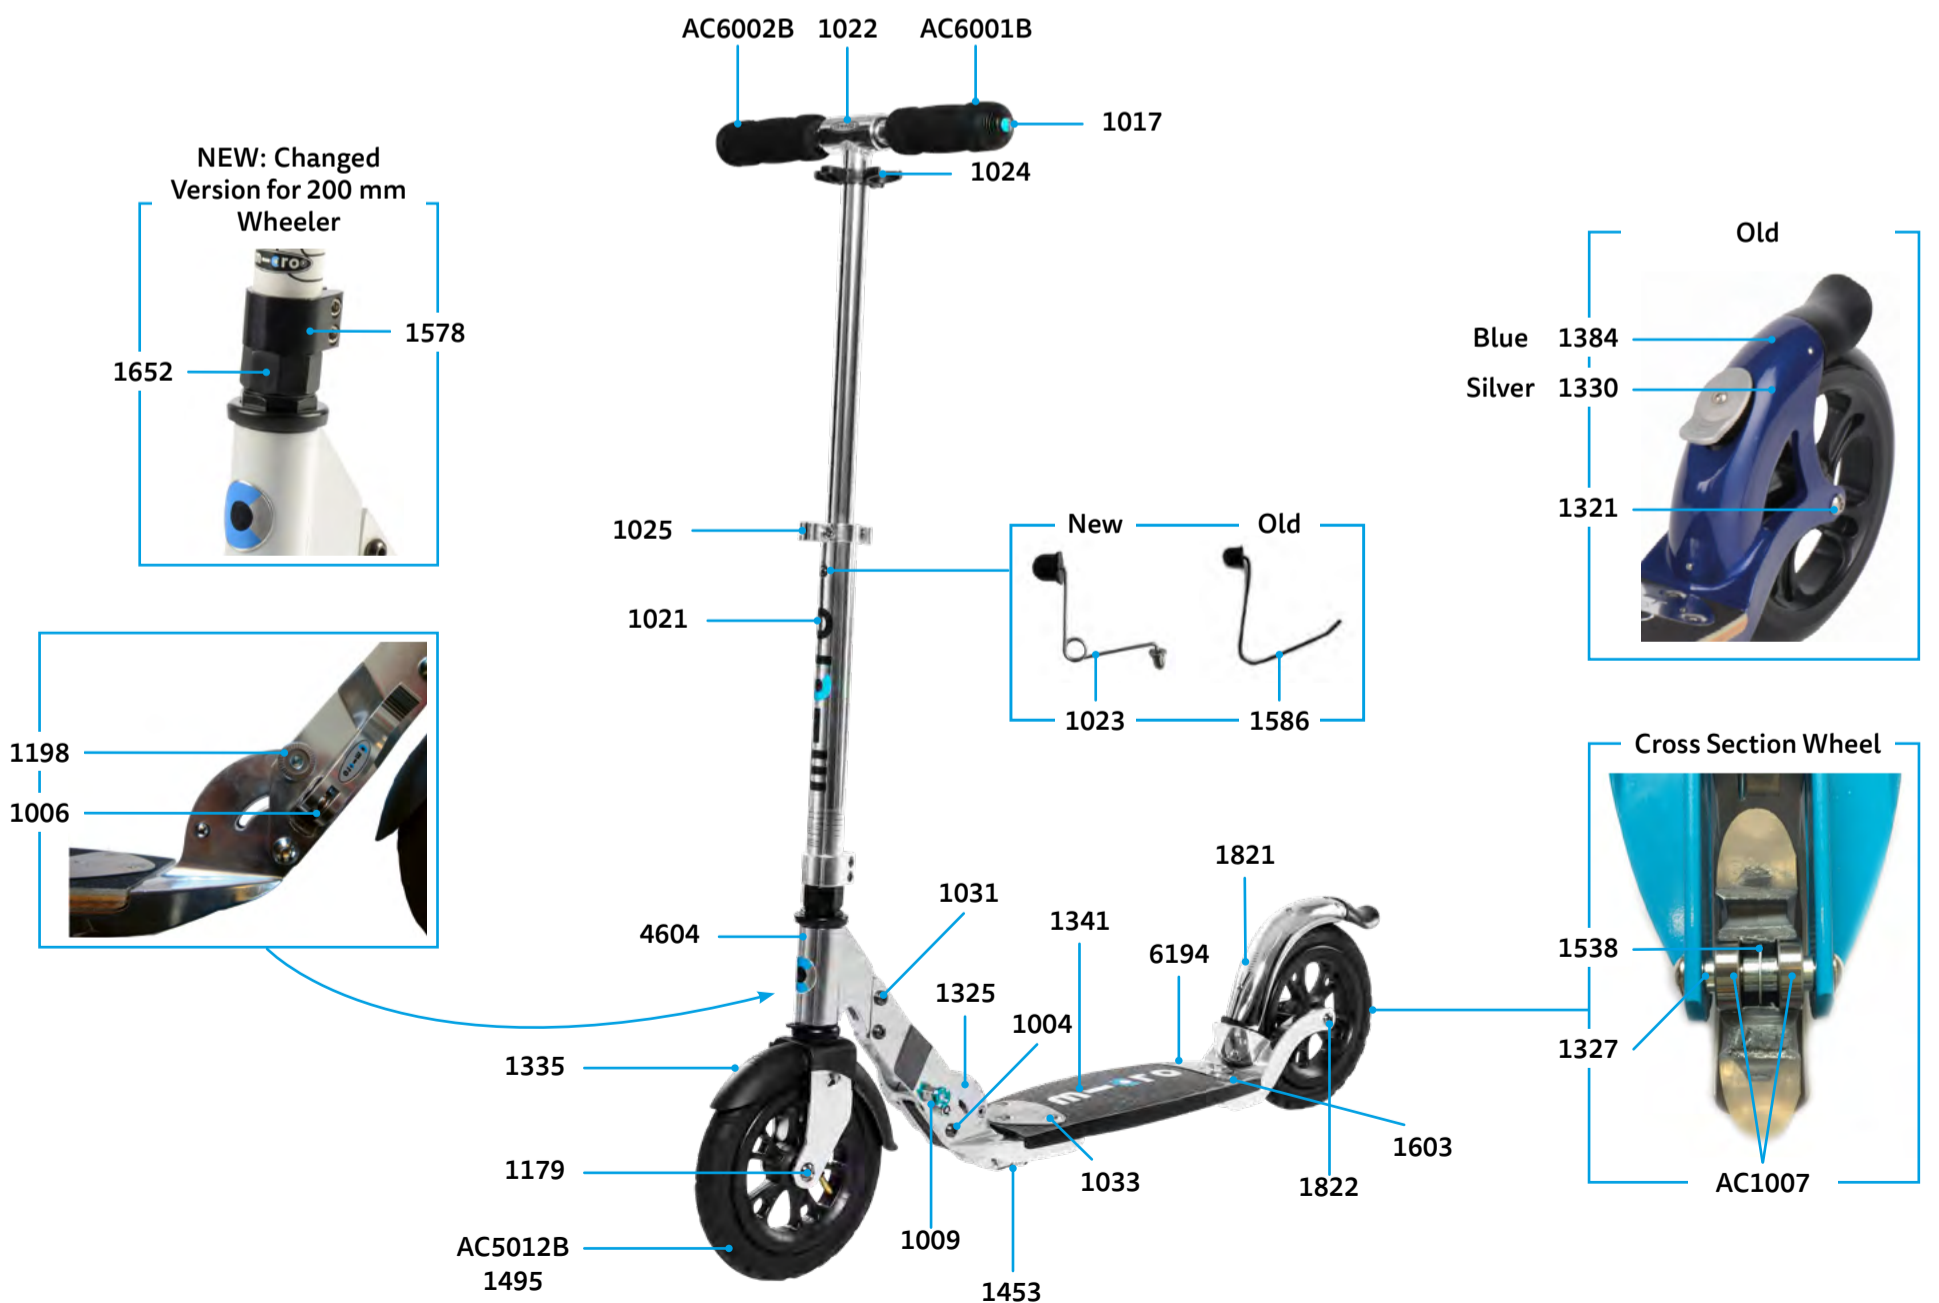

SA0038

SA0119

SA0120

SA0176

MICRO FLEX AIR
SA0035

MICRO SPEED

PARTS

Article No.	Article
1001	Axle Bolt Internal Thread, 40 mm
1004	Axle Bolt Internal Thread, 44 mm
1006	Locking Complete
1009	Push Button, Blue
1017	Plugs, Handle Bolt, Rubber Strip
1021	Plastic Linkage Tube
1022	T-Tube
1024	Multimountclip
1025	Quick-Acting Clamp, Silver
1027	Steering Fork
1029	Inverter Logic Complete
1031	Axle Bolt Internal Thread, 19 mm
1161	Axle Bolt External Thread, 10.5 mm
1181	Axle Bolt Internal Thread, 47.5 mm
1182	Spacer External Bearings 9.4 mm
1187	Brake Bolt
1198	Push Button, Silver
1204	Griptape
1205	Axle Bolt Internal Thread, 59 mm
1206	Folding Block, Grey
1207	Holder Plates Left And Right, Speed
1210	Fastening Elements Wheel Back
1211	Lower T-Tube
1212	Lower Clamp, Grey
1213	Front Holder
1214	Deck And Griptape
1333	Spacer Between Bearings 21.3 mm
1412	Brake Plate
1413	Brake Spring
1553	Axle Bolt External Thread, 21.5 mm
1196	Kick Stand With Screws
1586/1023	Bolt And Spring T-Bar