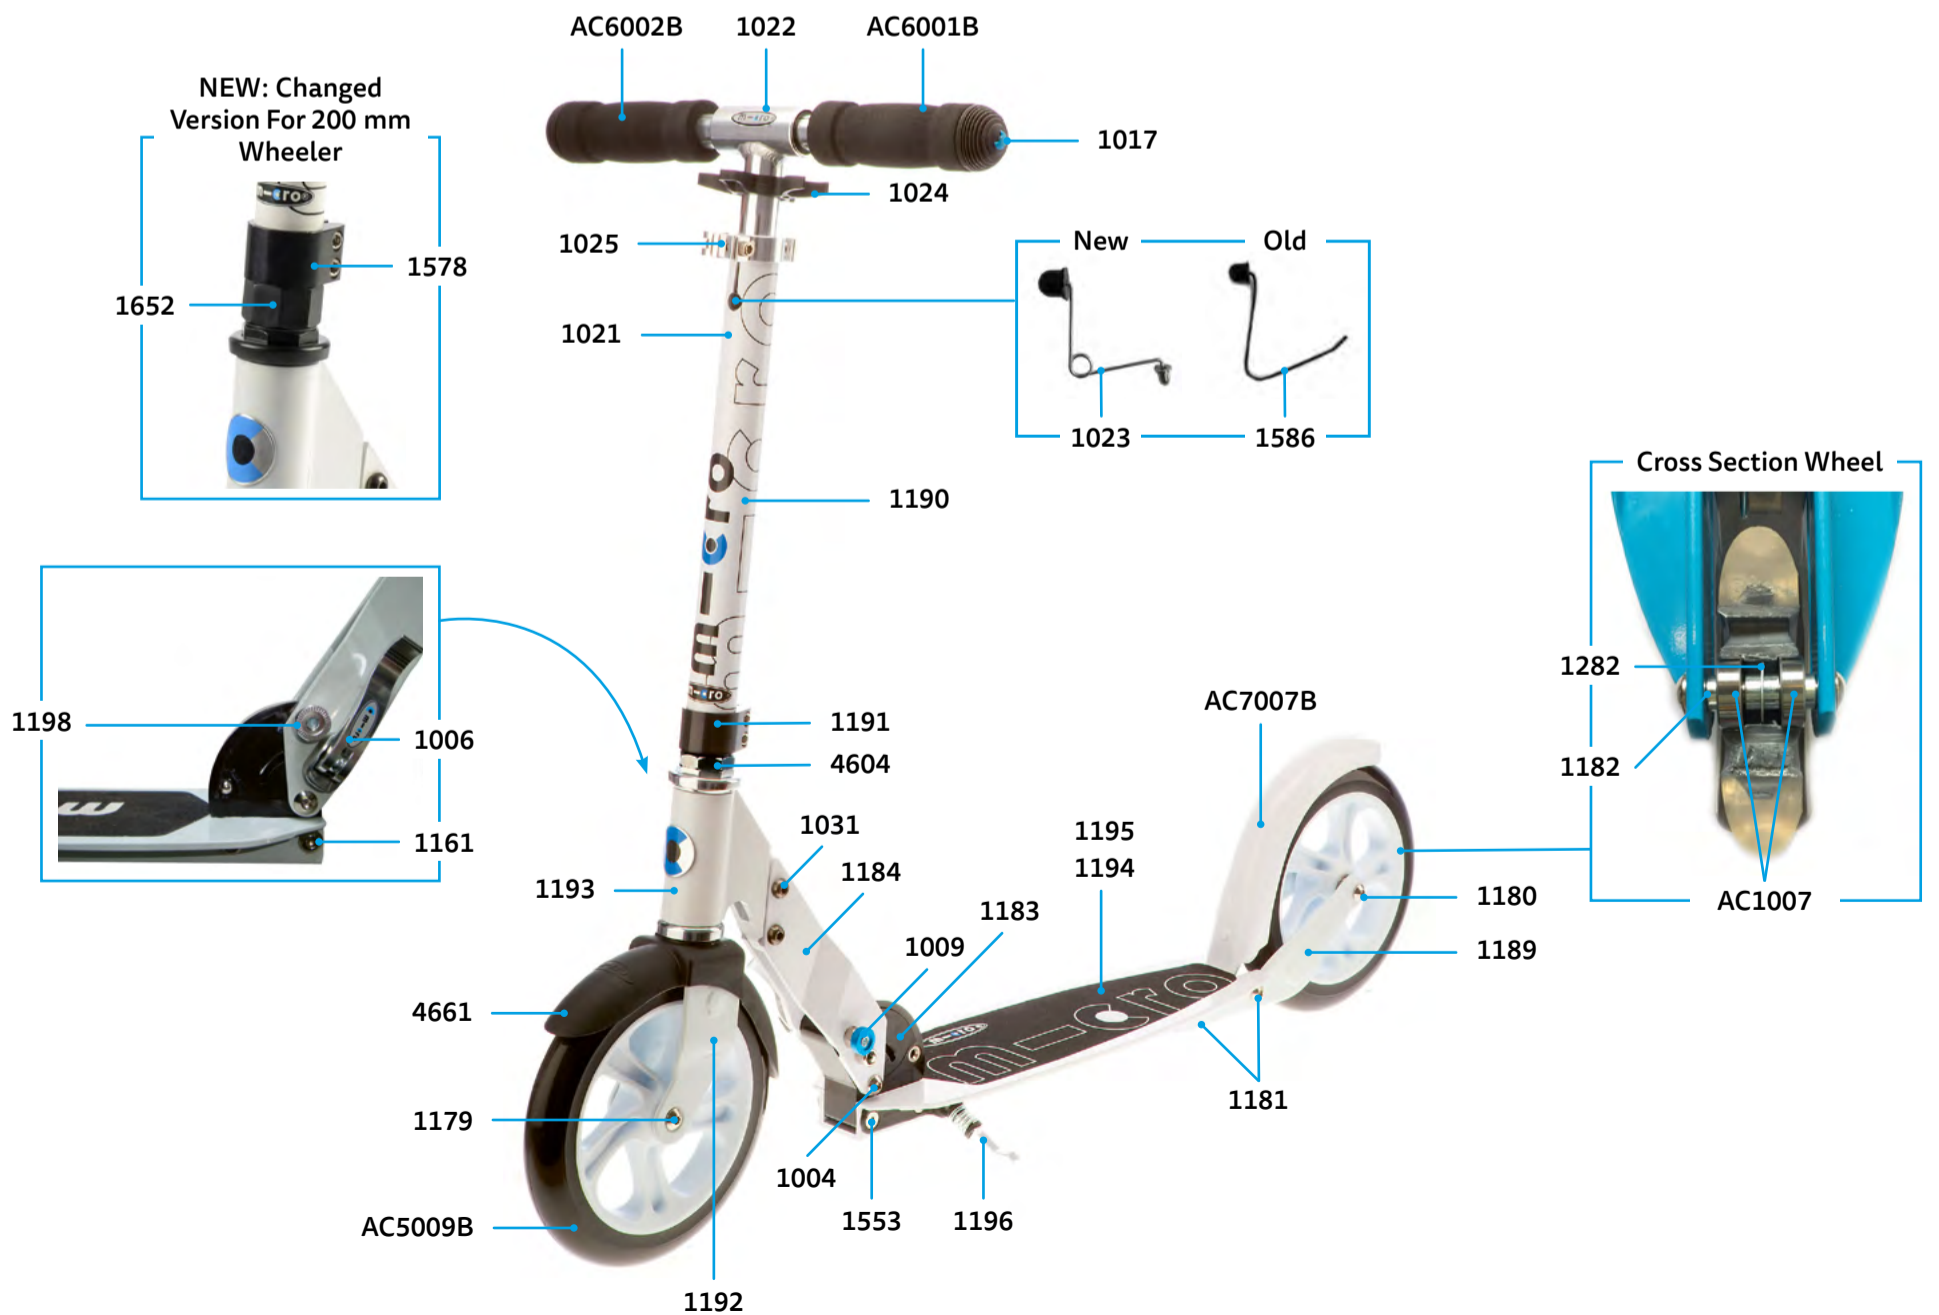

MICRO WHITE

PARTS

Article No.	Article
1004	Axle Bolt Internal Thread, 44 mm
1006	Locking Complete
1009	Push Button, Blue
1017	Plugs, Handle Bolt, Rubber Strip
1021	Plastic Linkage Tube
1022	T-Tube
1024	Multimountclip
1025	Quick-Acting Clamp, Silver
1031	Axle Bolt internal Thread, 19 mm
1161	Axle Bolt external Thread, 10.5 mm
1179	Axle Bolt internal Thread, 43 mm
1180	Axle Bolt internal Thread, 62 mm
1181	Axle Bolt internal Thread, 47.5 mm
1182	Spacer External Bearings 9.4 mm
1183	Folding Block
1184	Holder Plates Left And Right
1185	Brake Plate
1186	Brake Spring
1187	Brake Bolt
1189	Fastening Elements Wheel Back
1190	Lower T-Tube
1191	Lower Clamp
1192	Steering Fork
1193	Front Holder
1194	Deck And Griptape
1195	Griptape
1196	Kick Stand With Screws
1198	Push Button, Silver
1282	Spacer Between Bearings 24.3 mm

Article No.	Article
1553	Axle Bolt External Thread, 21.5 mm
1578	Lower Clamp, 200 mm
1586/1023	Bolt And Spring T-Bar
1652	Width Nut, 200 mm
4604	Inveter Logic Complete Set (CH)
4661	Fender

ACCESSORIES

Article No.	Article
AC6001B	Foam Handles Blister
AC6002B	Handles With Plugs Blister
AC5009B	Wheel Complete Blister 200 mm
AC7007B	Brake Complete Blister
AC1007	Bearing 1 piece ABEC 9

MICRO WHITE
SA0031