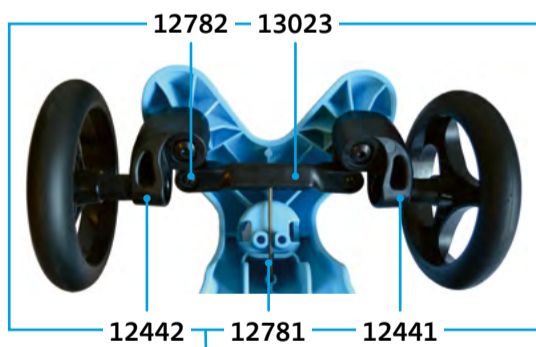

MICRO PICCOLINO

PARTS

Article No.	Article
10893	Counter-Sunk Screw For Plastic
12210	Main Part Pink, Incl. Print
12211	Handle Bar With Clip
12212	Cover Pink At Bottom Site
12441	Axle Short, Right, For Screw
12442	Axle Short, Left, For Screw
12566	Break Axle
12567	Axle For Backwheel
12597	Cover Handle Bar, Pink
12780	Screw
12781	U-Bend
12782	Screw
12785	Main Part Blue, incl. Print
12786	Cover Handle Bar, Blue
12787	Cover At Bottom Site, Blue
12788	Brake, Pink
12789	Brake Blue
12800	Brake Spring Short
12862	Clip-Locking Handle Bar
12969	Spring For Clip
13018	Wheel PATH Back
13020	Wheel PATH Front
13023	Steering Link

ACCESSORIES

Article No.	Article
AC1007	Single Bearing ABEC 9

MO0003

MICRO PICCOLINO
MO0004