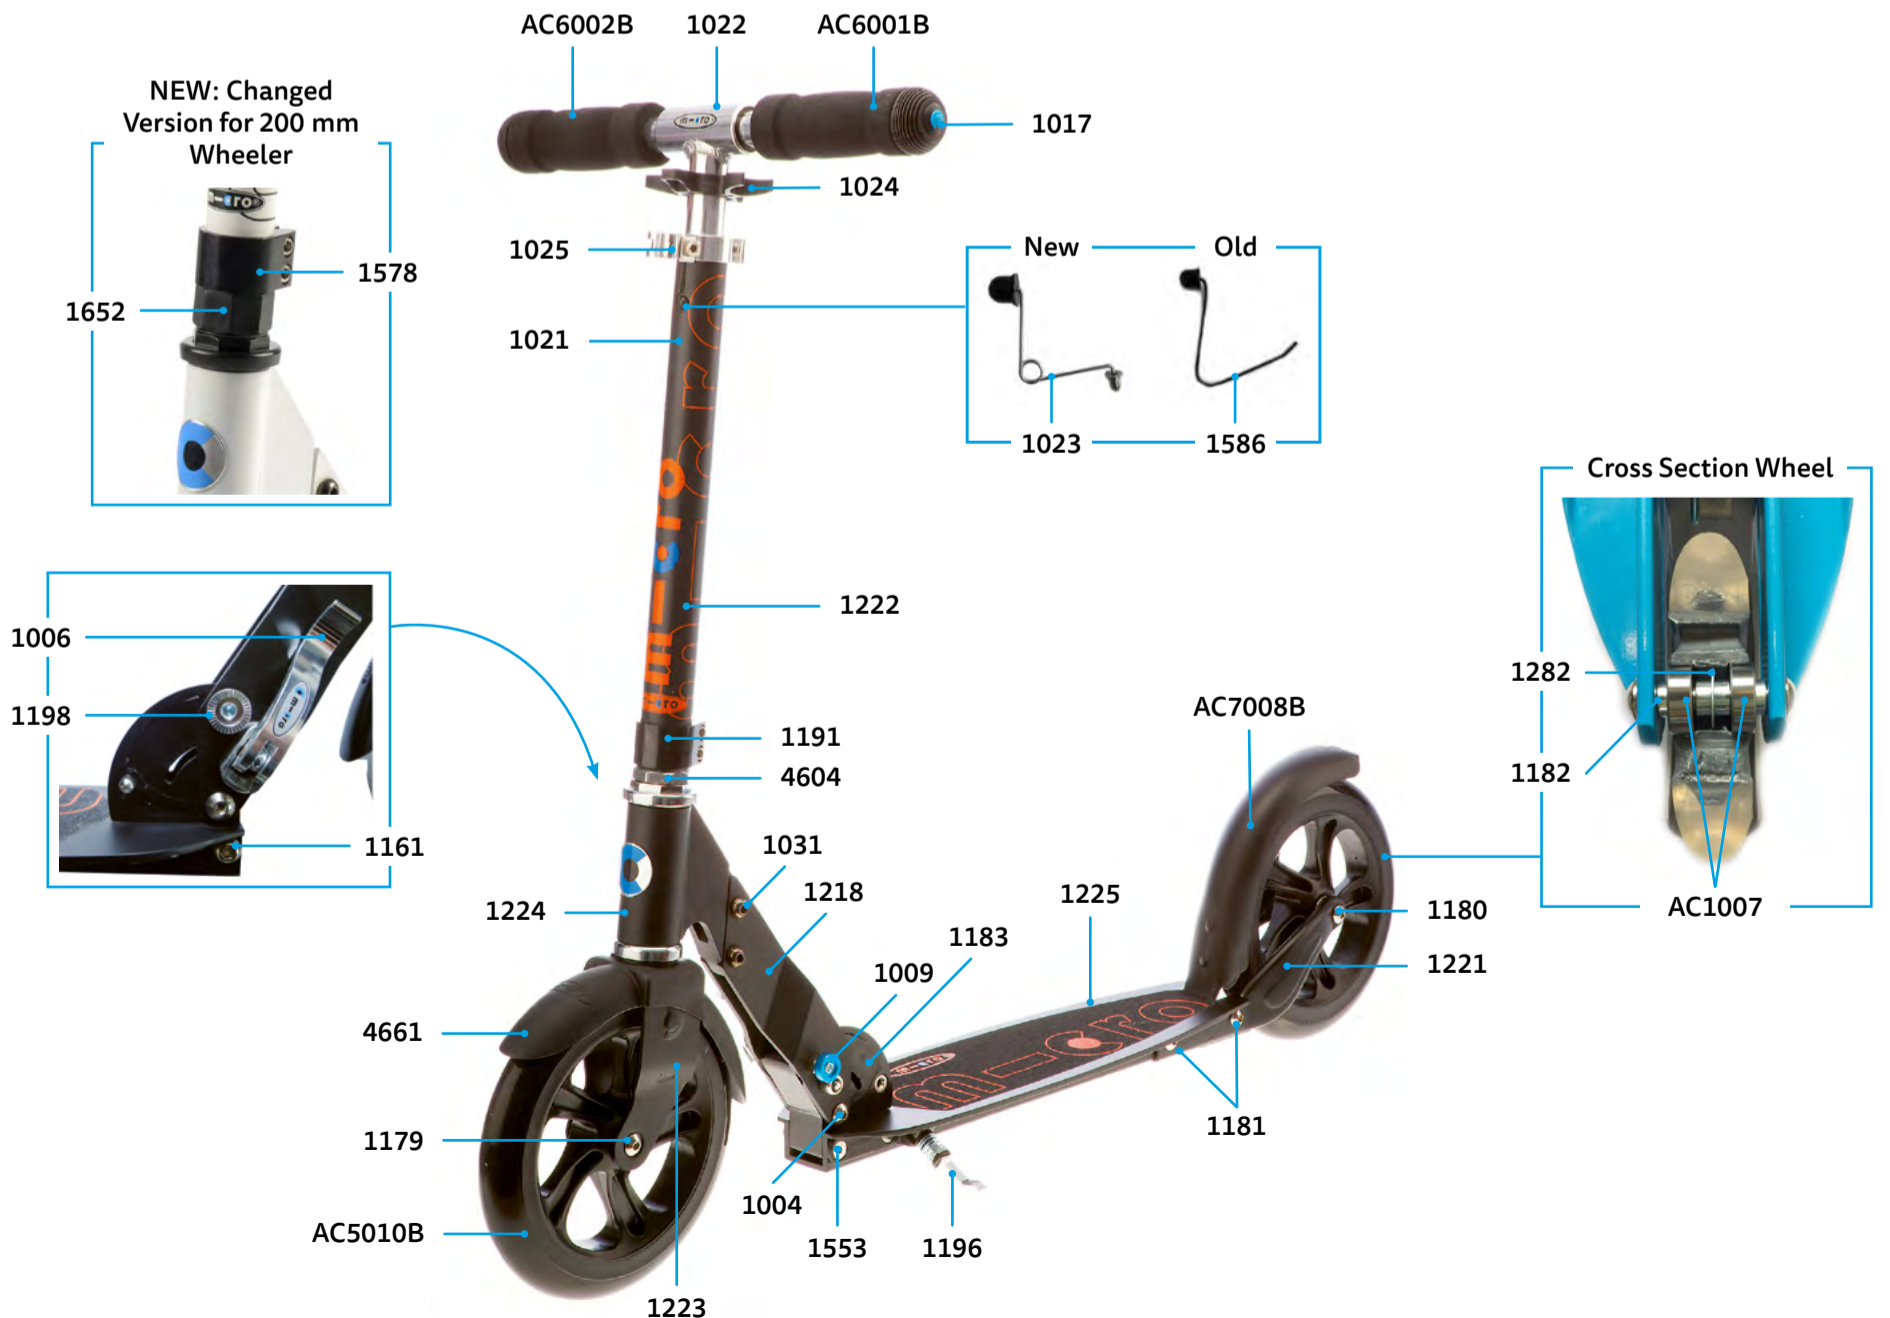

MICRO BLACK

PARTS

Article No.	Article
1004	Axle Bolt Internal Thread, 44 mm
1006	Locking Complete
1009	Push Button, Blue
1017	Plugs, Handle Bolt, Rubber Strip
1021	Plastic Linkage Tube
1022	T-Tube
1024	Multimountclip
1025	Quick-Acting Clamp, Silver
1031	Axle Bolt Internal Thread, 19 mm
1161	Axle Bolt External Thread, 10.5 mm
1179	Axle Bolt Internal Thread, 43 mm
1180	Axle Bolt Internal Thread, 62 mm
1181	Axle Bolt Internal Thread, 47.5 mm
1182	Spacer External Bearings 9.4 mm
1183	Folding Block
1186	Brake Spring
1187	Brake Bolt
1191	Lower Clamp
1196	Kick Stand With Screws
1198	Push Button, Silver
1218	Holder Plates Left And Right
1219	Brake Plate
1221	Fastening eElements Wheel Back
1222	Lower T-Tube
1223	Steering fork
1224	Front Holder
1225	Deck And Griptape
1226	Griptape
1282	Spacer Between Bearings 24.30 mm

Article No.	Article
1553	Axle Bolt External Thread, 21.5 mm
1578	Lower Clamp, 200 mm, Black Matt
1586/1023	Bolt And Spring T-Bar
1652	Width Nut, 200 mm
4604	Inveter Logic Complete Set (CH)
4661	Fender

ACCESSORIES

Article No.	Article
AC5010B	Wheel Complete Blister
AC7008B	Brake Complete Blister
AC1007	Single Bearing ABEC 9
AC6001B	High Density Foam Hand Grip
AC6002B	Complete Handgrip, Tube Plug, Shockcord

MICRO BLACK
SA0034