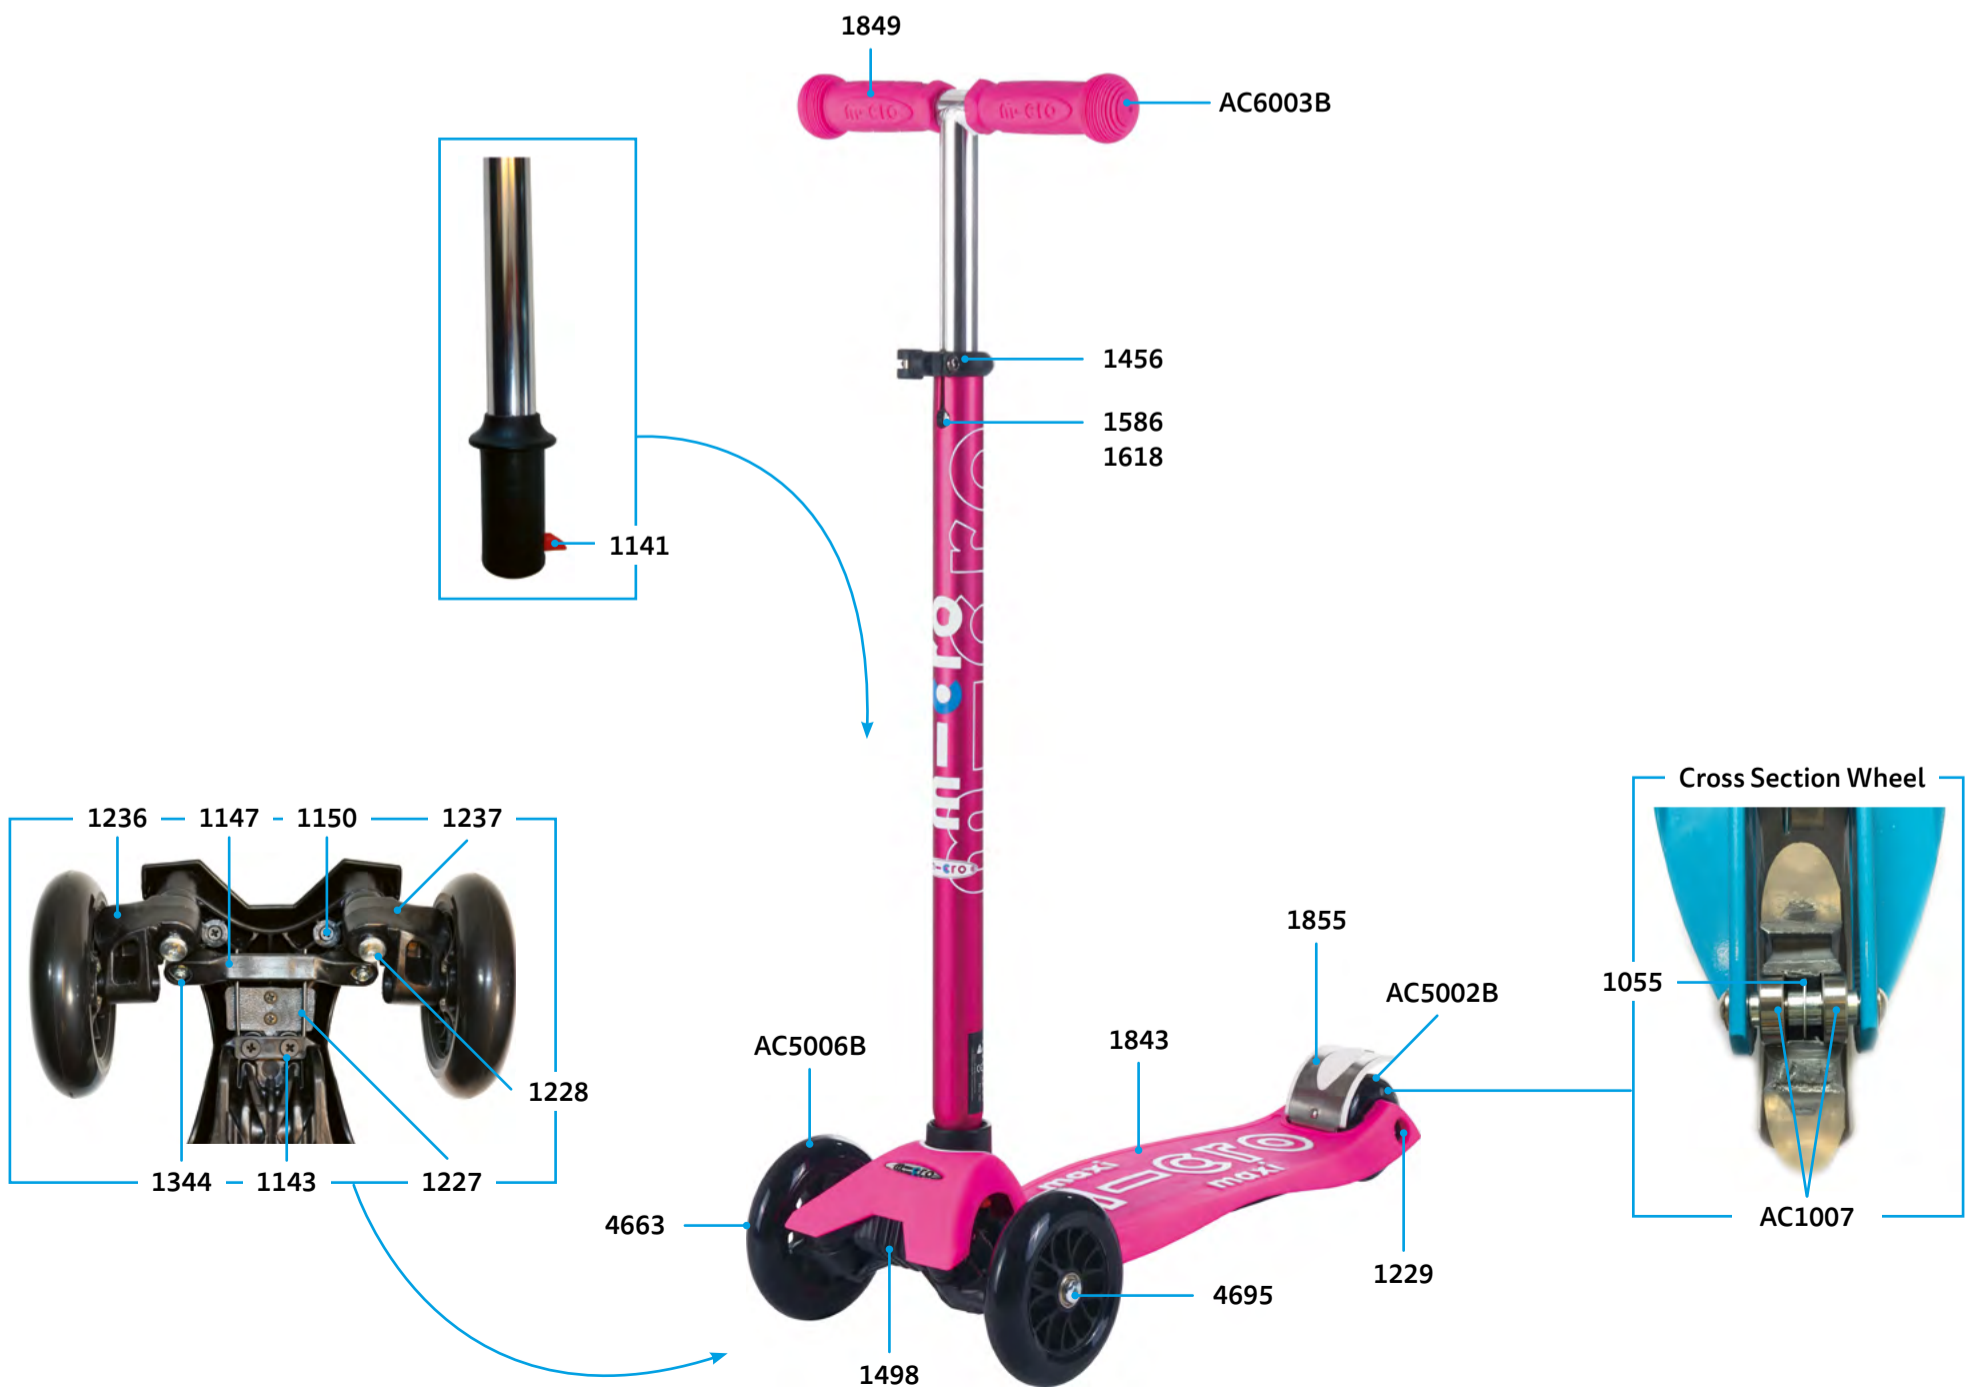

MAXI MICRO DELUXE | DELUXE FOLDABLE

PARTS

Article No.	Article
1055	Spacer Between Bearings 10.25 mm
1141	T-Bar Push Button
1143	Screws With Plate For U/B Bend
1145	Shank Right
1147	Steering Link
1227	B-Bend
1229	Axle Bolt Internal Thread, 65 mm
1236	Shank Left
1241	Screw To Deck
1344	Axle Bolt External Thread And Nut And Washer, 22 mm
1456	Quick-Acting Plastic, Black
1498	Fender, Black
1586	Bolt And Spring T-Bar
1587	Nut For Brake
1588	Screw For Brake
1618	Plastic Linkage Tube
1762	T-Bar Complete, Maxi | Foldable Coral
1808	Rivet, Foldable
1843	Deck, Shocking Pink
1837	T-Bar Complete, Shocking Pink
1849	Rubber Handles, Shocking Pink
1855	Brake Complete, Shocking Pink
4695	Axle Bolt Internal Thread, Right, 44.5 mm

ACCESSORIES

Article No.	Article
AC6003B	High Density Rubber Hand Grip, Black
AC5006B	Front Wheel Complete Blister
AC5002B	Back Wheel Complete Blister
AC1007	Single Bearing ABEC 9
AC9039B	LED Wheel Maxi Micro 120mm

MMD028

MAXI MICRO DELUXE AND FOLDABLE
MMD035