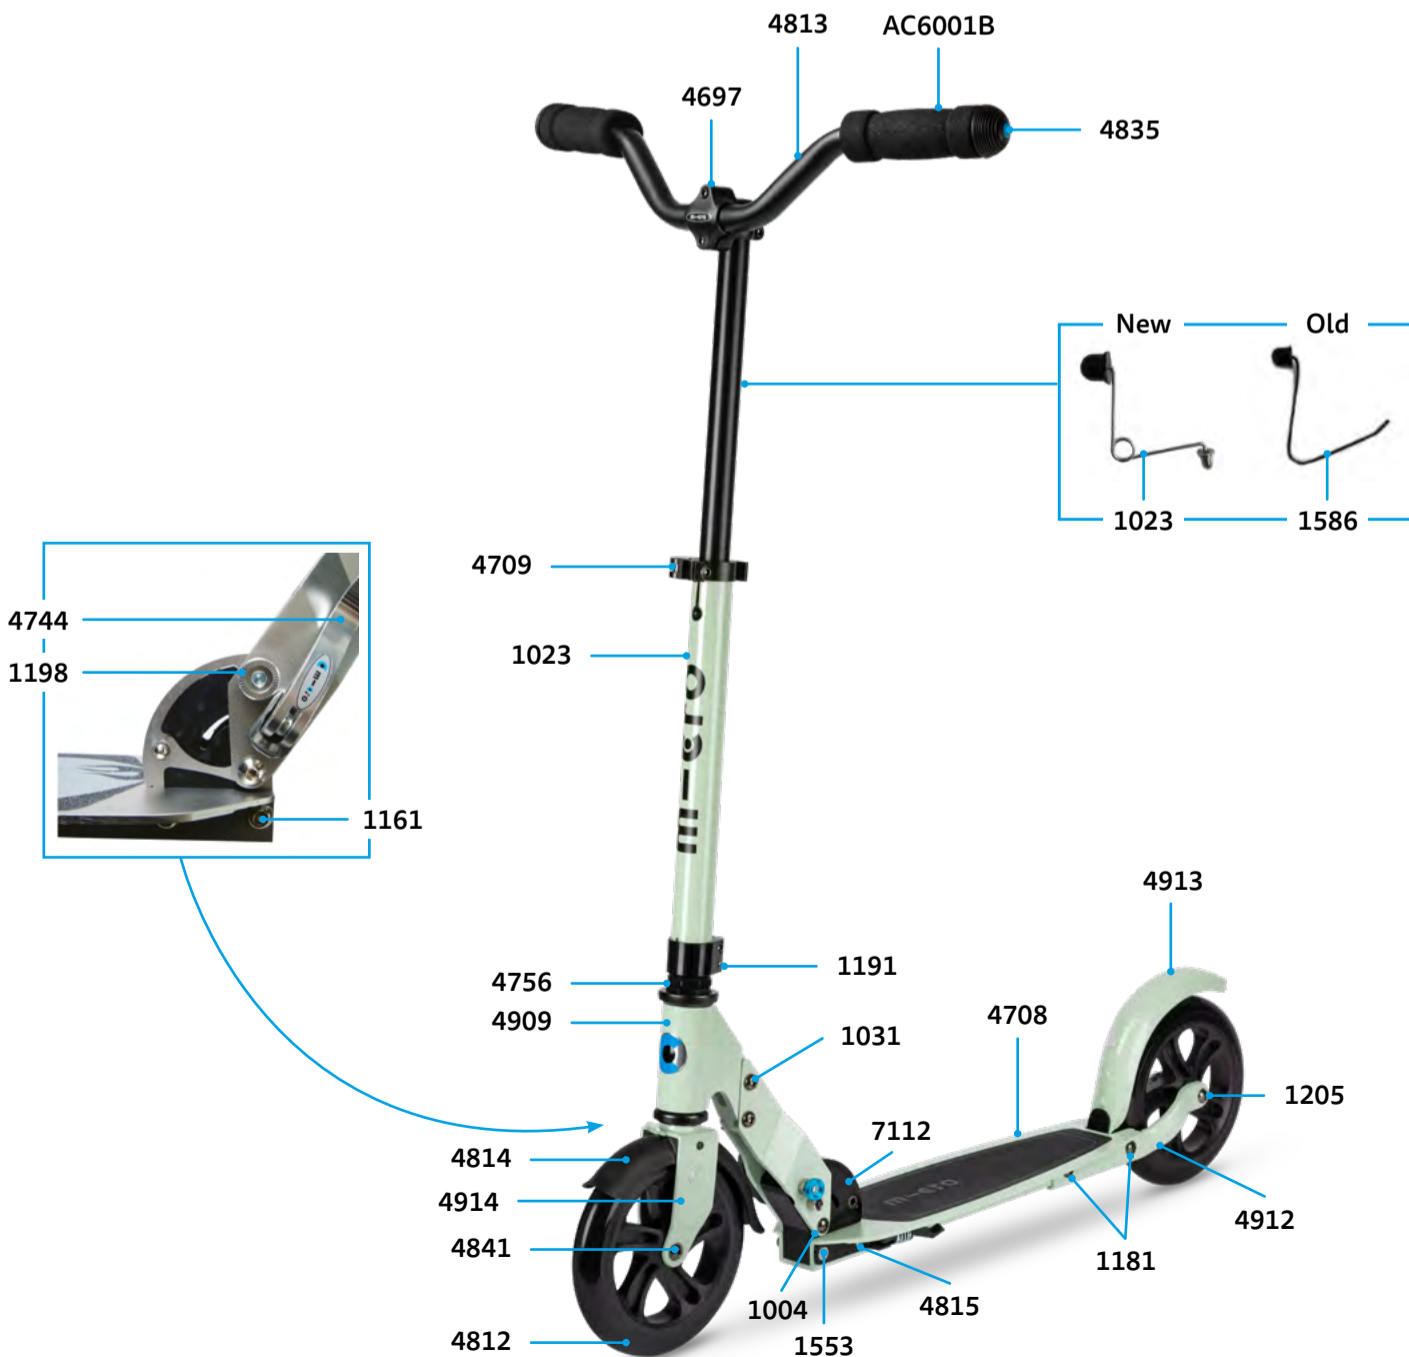

SA0121

SA0122

SA0142

AC5015B

MICRO SPEED DELUXE

PARTS

Article No.	Article
1004	Axle Complete
1023	Bolt & Spring T-Bar Plastic
1031	Axle Bolt Internal Thread, 19 mm
1161	Axle Bolt External Thread, 10.5 mm
1181	Axle Bolt Internal Thread, 47.5 mm
1191	Lower Clamp, Black
1198	Push Button, Silver
1205	Axle Bolt Internal Thread, 59 mm
1553	Axle Bolt External Thread, 21.5 mm
4697	Clamp For T-Bar
4708	Griptape
4709	Quick Acting Clamp Black
4744	Folding Quick Release - Black
4756	Headset Micro Speed Deluxe
4812	180mm Wheel Smoke
4813	Handlebar With Clamp
4814	Fender Speed Deluxe
4815	Kick Stand With Screws, Speed Deluxe
4835	Handlebar End Caps
4841	Axle Bolt Internal Thread, 37mm
4912	Rear Fork Speed Deluxe
4913	Brake Complete Clay
4914	Front Fork Speed Deluxe Clay
4931	Brake Complete Neon Rose
4932	Brake Complete Alaskan Blue
4933	Front Fork Speed Deluxe Neon Rose
4934	Front Fork Speed Deluxe Alaskan Blue
7112	Folding Block

ACCESSORIES

Article No.	Article
AC6001B	High Density Foam Hand Grip

SA0213

SA0214

MICRO BULLET

PARTS

Article No.	Article
1001	Axle Bolt Internal Thread, 40 mm
1004	Axle Bolt Internal Thread, 44 mm
1017	Plugs, Handle Bolt, Rubber Strip
1021	Plastic Linkage Tube
1022	T-Tube
1024	Multimountclip
1025	Quick-Acting Clamp, Silver
1026	Lower Clamp, Silver
1029	Inverter Logic Complete
1031	Axle Bolt Internal Thread, 19 mm
1038	Axle Bolt Internal Thread, 30 mm
1040	Folding Block
1041	Locking Complete
1044	Holder Plates Left And Right
1045	Axle Bolt Internal Thread, 33 mm
1046	Brake Plate
1047	Brake Spring
1048	Brake Bolt
1050	Lower T-Tube
1051	Steering Fork
1052	Front Holder
1053	Deck And Griptape
1054	Griptape
1055	Spacer Between Bearings 10.25 mm
1196	Kick Stand With Screws
1198	Push Button, Silver
1553	Screw For Kickstand
1586/1023	Bolt And Spring T-Bar