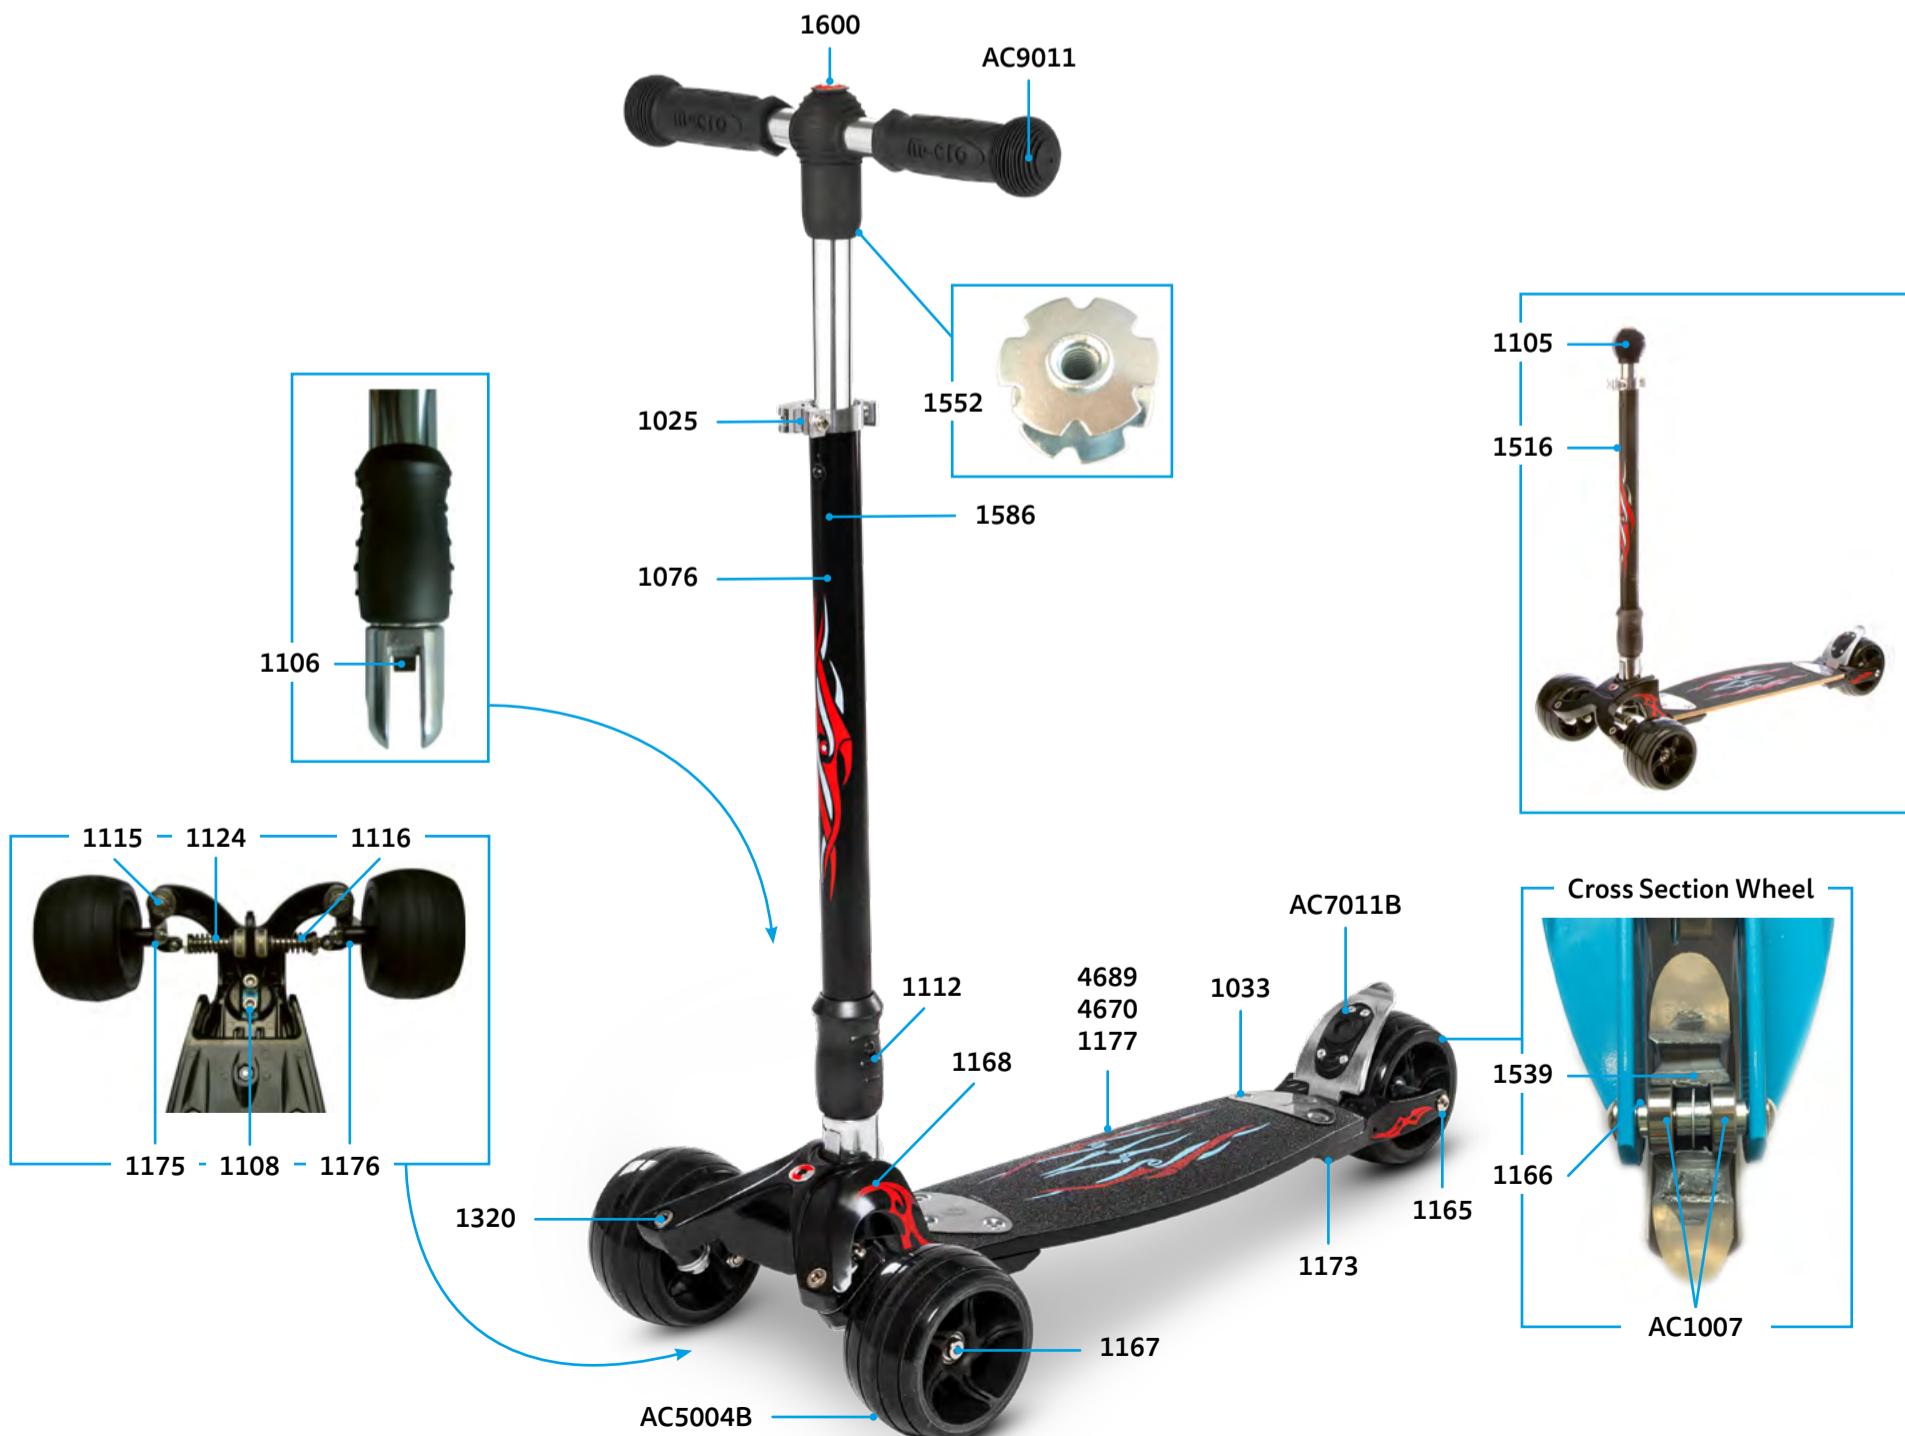

Article No.	Article
1669	Head Front Complete, Kbm, Volcano Grey
1671	Back Part Complet No Wheel With Brake, Kbm Volcano Grey
1672	Shank Left, Volcano Grey
1673	Shank Right, Volcano Grey
4670	Deck & Griptape, Kbm, Schwarz New Version 2019 For Monster
4671	Deck & Griptape, Kbm Monster, Volcano Grey New Version 2019
4689	Deck & Griptape, kbm, Schwarz New Version 2019

ACCESSORIES

Article No.	Article	Info
AC9011	Interchangeable	
AC5004B	Wheel Complete Blister	120 mm
AC6003B	Handles Blister	Pair
AC7011B	Brake Complete Blister	
AC1007	Single Bearing ABEC 9	

KB0023

MICRO KICKBOARD MONSTER INTERCHANGEABLE
KB0023