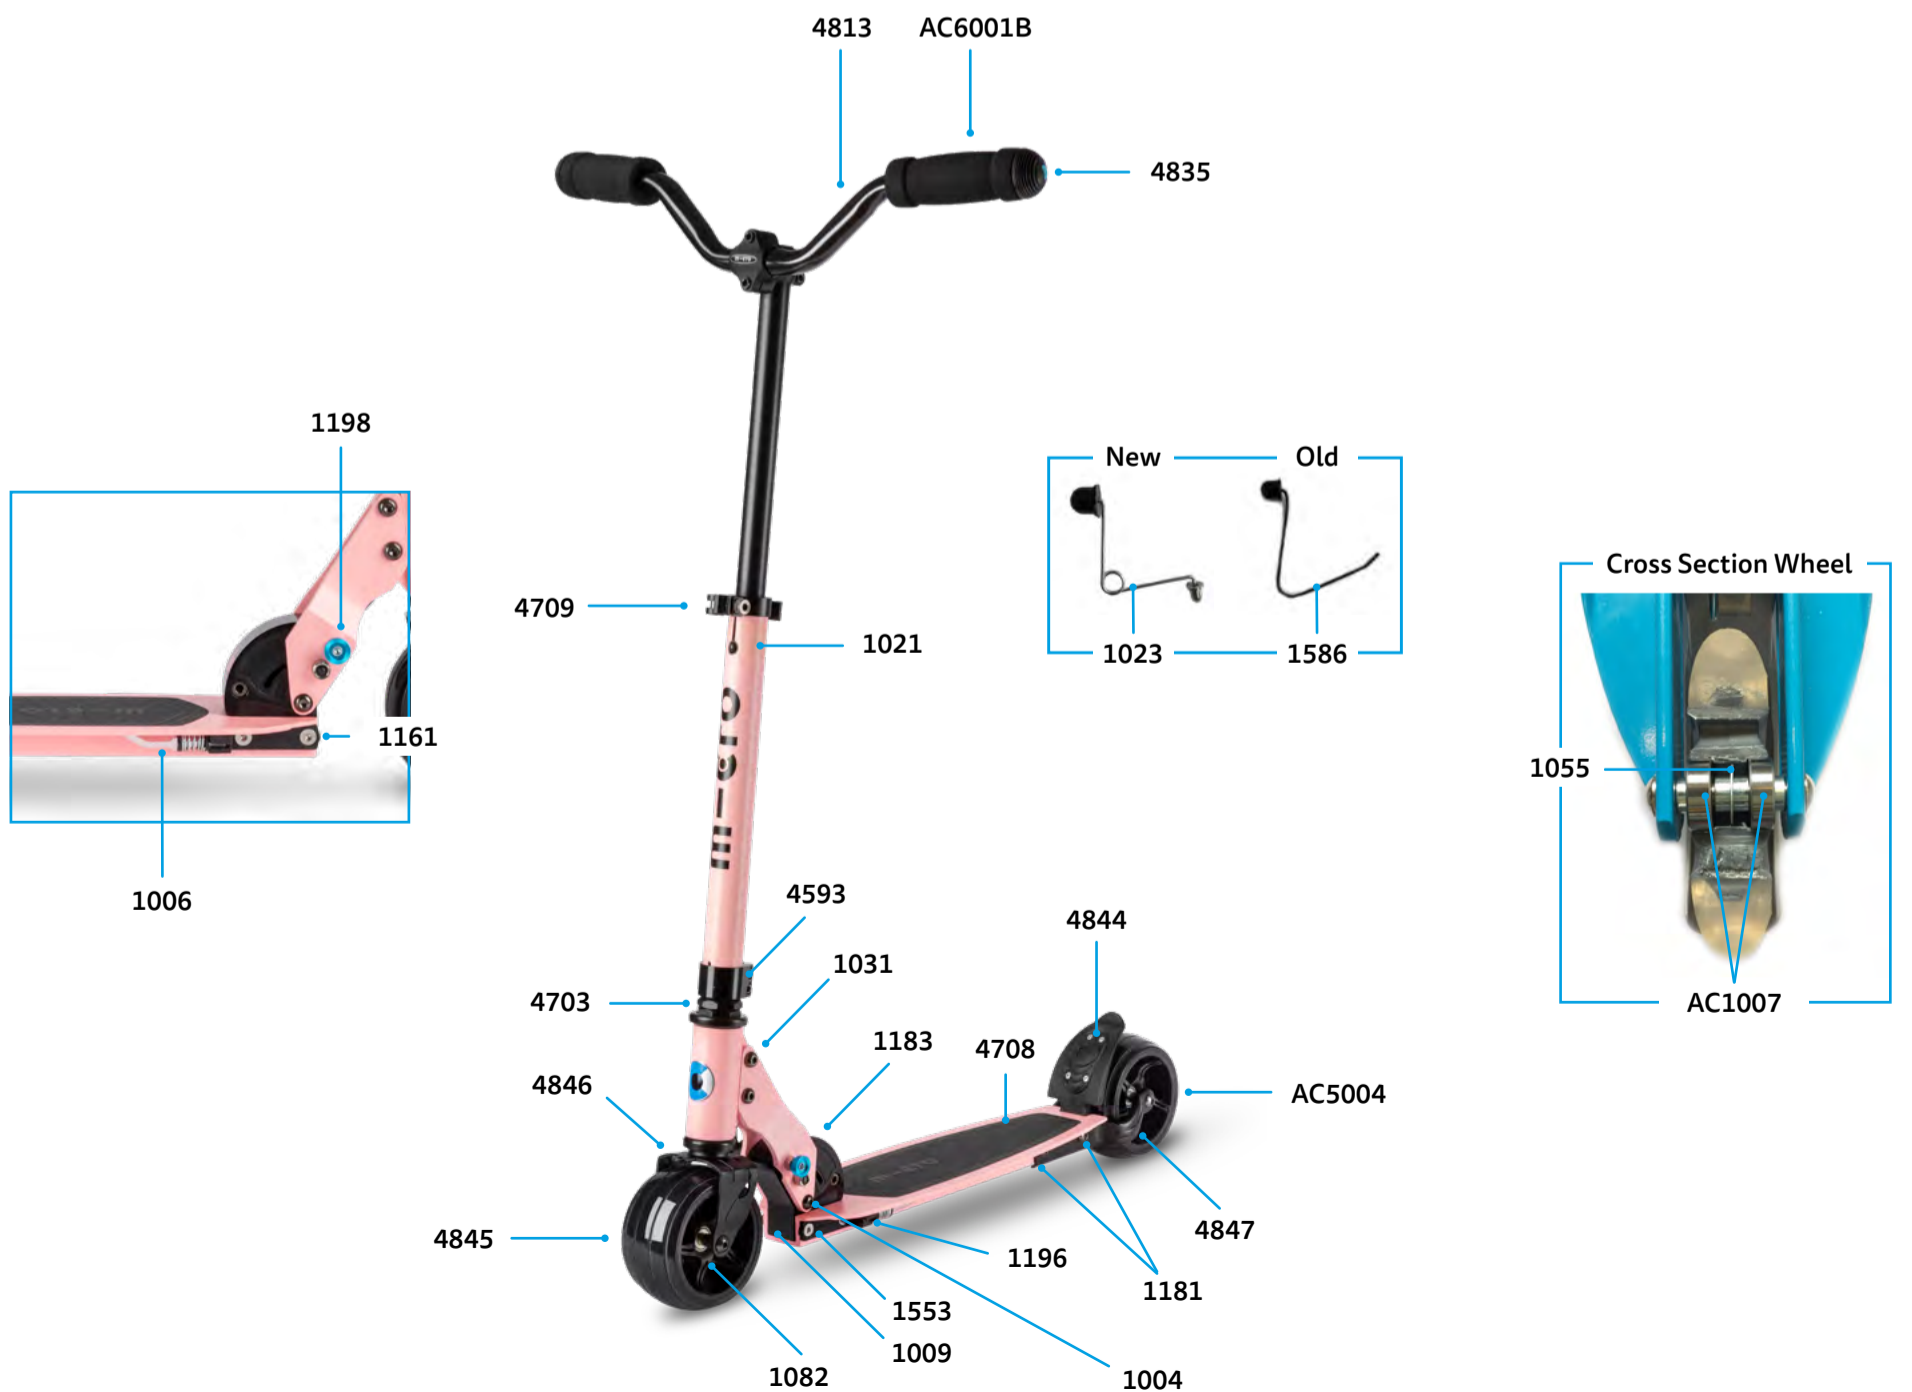

MICRO ROCKET DELUXE

PARTS

Article No.	Article
1004	Axle Bolt Internal Thread, 44 mm
1006	Locking Complete
4813	Handlebar With Clamp
1021	Plastic Linkage Tube
4709	Quick Acting Clamp Black
4703	Headset Complete
1031	Axle Bolt Internal Thread, 19 mm
4845	Spacer Between Bearings, 20 mm
1055	Spacer Between Bearings, 10.25 mm
1082	Axle Bolt Internal Thread, 70 mm
4844	Brake Plate
4846	Steering Fork
1161	Axle Bolt External Thread, 10.5 mm
1181	Axle Bolt Internal Thread, 47.5 mm
1183	Folding Block, Black
4593	Lower Clamp, Black
1196	Kick Stand With Screws
1009	Blue Pushbutton
4847	Fastening Elements Wheel Back
4708	Griptape
4836	Brake Bolt
1553	Axle Bolt External Thread, 21.5 mm
1023	Bolt & Spring T-Bar Plastic
4835	Handlebar End Caps

ACCESSORIES

Article No.	Article
AC5004B	Wheel Complete Blister
AC6001B	High Density Foam Hand Grip
AC1007	Single Bearing ABEC 9

SA0234

MICRO ROCKET DELUXE
SA0233

MICRO SPRITE

PARTS

Article No.	Article
1001	Axle Bolt Internal Thread, 40 mm
1004	Axle Bolt Internal Thread, 44 mm
1017	Plugs, Handle Bolt, Rubber Strip
1021	Plastic Linkage Tube
1022	T-Tube
1024	Multimountclip
1025	Quick-Acting Clamp, Silver
1026	Lower Clamp, Silver
1029	Inverter Logic Complete
1031	Axle Bolt Internal Thread, 19 mm
1038	Axle Bolt Internal Thread, 30 mm
1039	Spacer External Bearings, 3.4 mm
1041	Locking Complete
1045	Axle Bolt Internal Thread, 33 mm
1046	Brake Plate
1047	Brake Spring
1048	Brake Bolt
1051	Steering Fork
1054	Griptape
1055	Spacer Between Bearings 10.25 mm
1056	Holder Plates Left And Right, Silver
1057	Lower T-Tube, Silver
1058	Deck And Griptape, Silver
1155	Front Holder, Silver
1196	Kick Stand With Screws
1198	Push Button, Silver
1553	Screw For Kickstand
1586/1023	Bolt And Spring T-Bar
4749	Front Wheel Axle And Spacer For Led Sprite
4762	Rear Wheel Axle And Spacer For Led Sprite