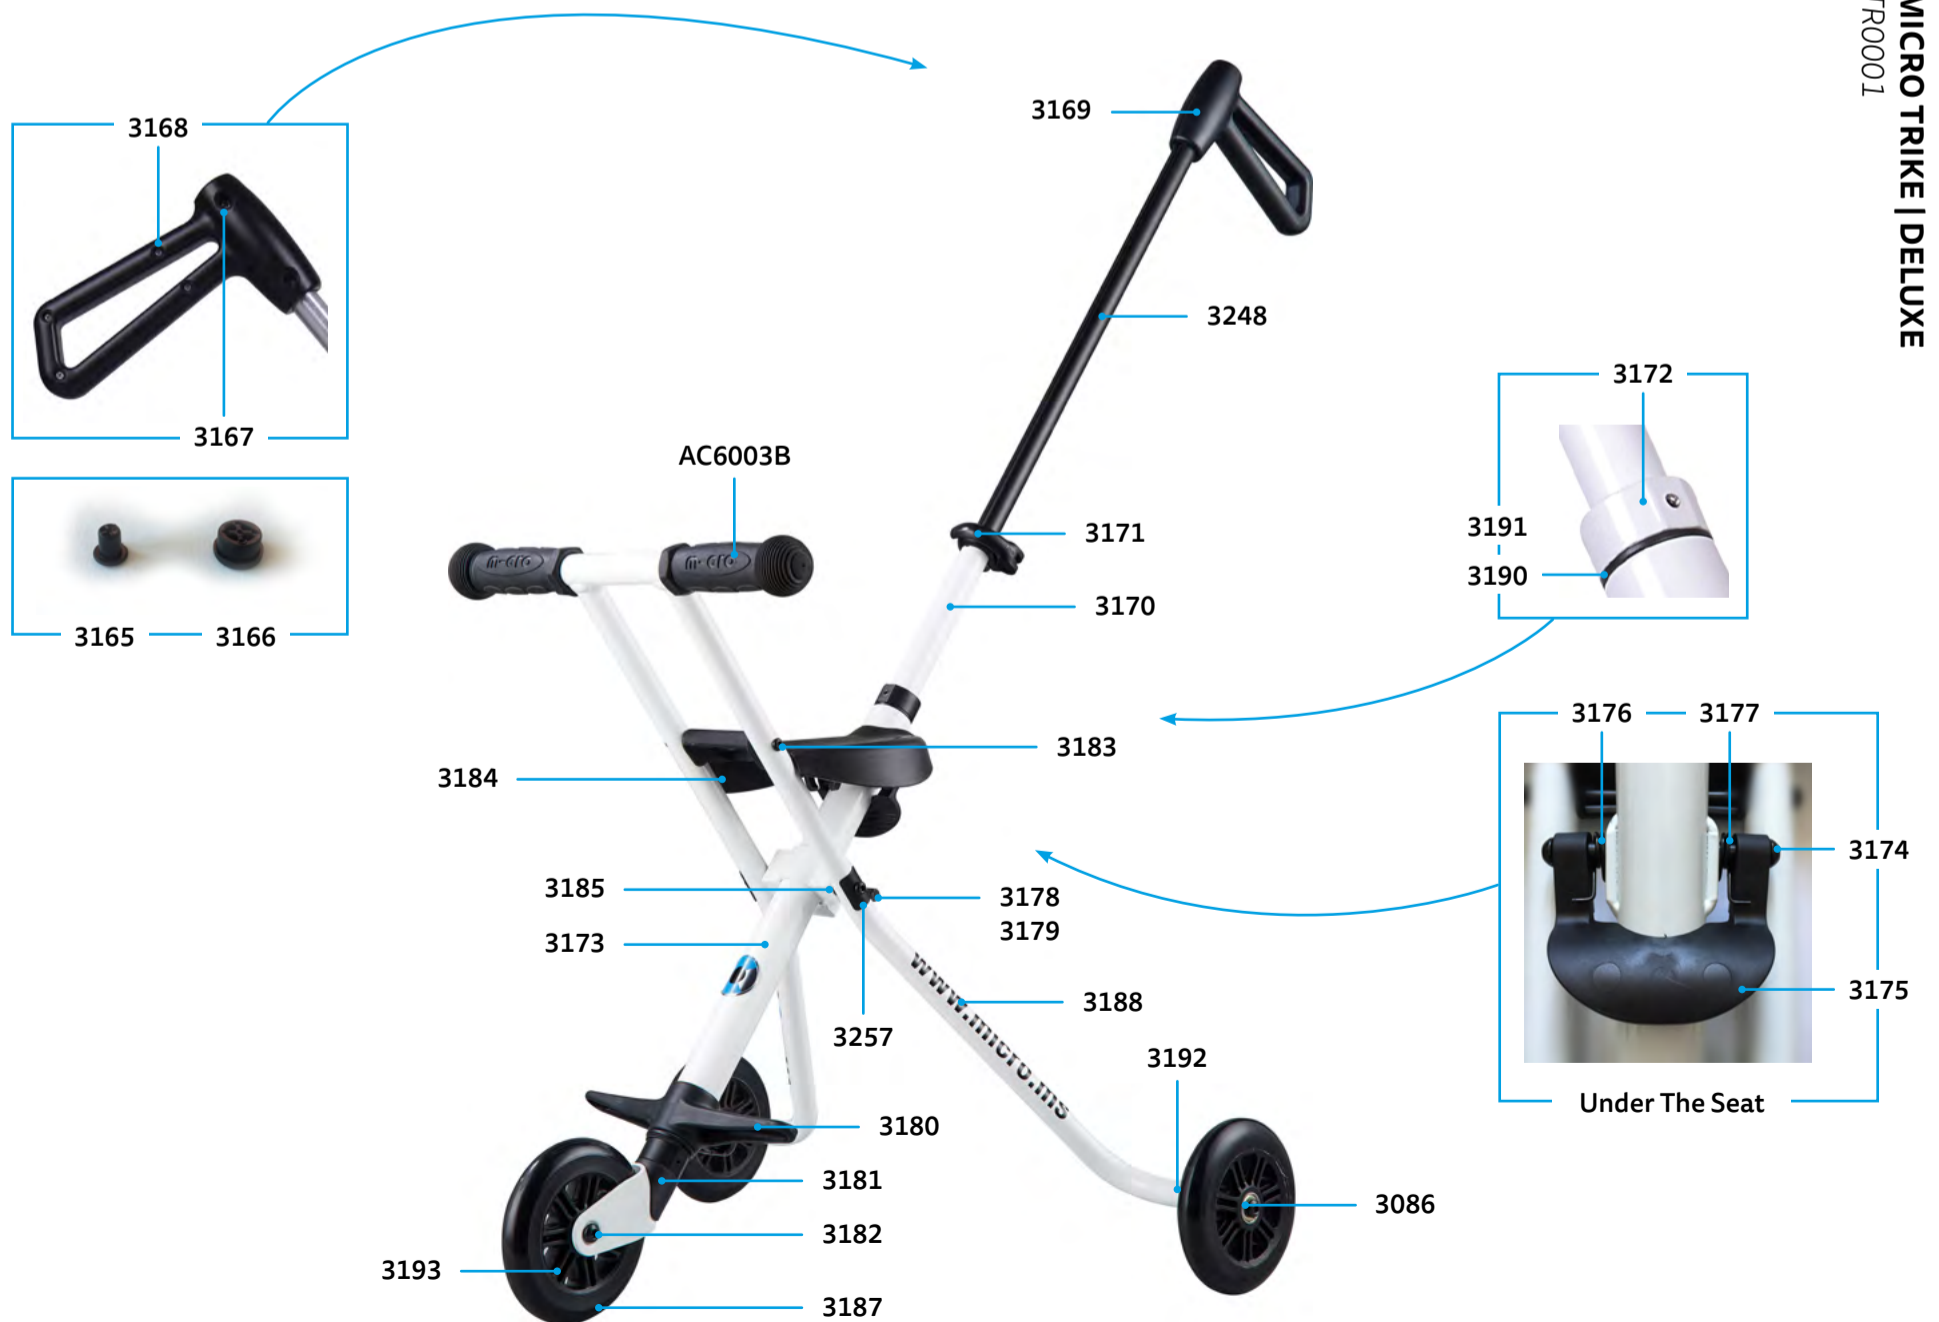

MICRO TRIKE | DELUXE

PARTS

Article No.	Article
3165	Plug For Screw Big
3166	Plug For Screw Small
3167	Screw For Handle Big
3168	Screw For Handle Small
3169	Handle Complete
3170	Bolt And Spring Handlebar
3171	Quick Acting Clamp
3172	Limiting Sleeve
3173	Straight Bar Complete
3174	Screw Seat Lock
3175	Seat Lock
3176	Spring Seat Lock Left
3177	Spring Seat Lock Right
3178	Stop Pin
3179	Screw Stop Pin
3180	Foot Rest
3181	Bushing Fork
3182	Axle Front Wheel
3183	Axle Seat
3184	Seat
3185	Axle Center
3186	Axles Rear Wheel
3187	Wheel
3188	Arm Rest Bar Complete
3189	Swiss Logo
3190	Plastic Linkage
3191	Ring Between 3190 and 3172
3192	Spacer Outside Rear Wheel
3193	Spacer Inside Front Wheel
3248	Handlebar Complete
3257	Metal Frame Cover Left And Right With Screw

ACCESSORIES

Article No.	Article
AC6003B	Rubber Handles
AC4626	Safety Belt

COLOURS

Article No. And Colour	Arm Rest Bar Complete	Straight Bar Set	Handlebar Complet	Limiting Sleeve + Fix Screw Black
■ TR0002 Black	3240	3244	3248	3249
■ TR0004 Deluxe Pink	3241	3245	3248	3249
■ TR0005 Deluxe Blue	3242	3246	3248	3249
■ TR0006 Deluxe Gold	3243	3247	3248	3249

MICRO TRIKE | DELUXE
TR0001