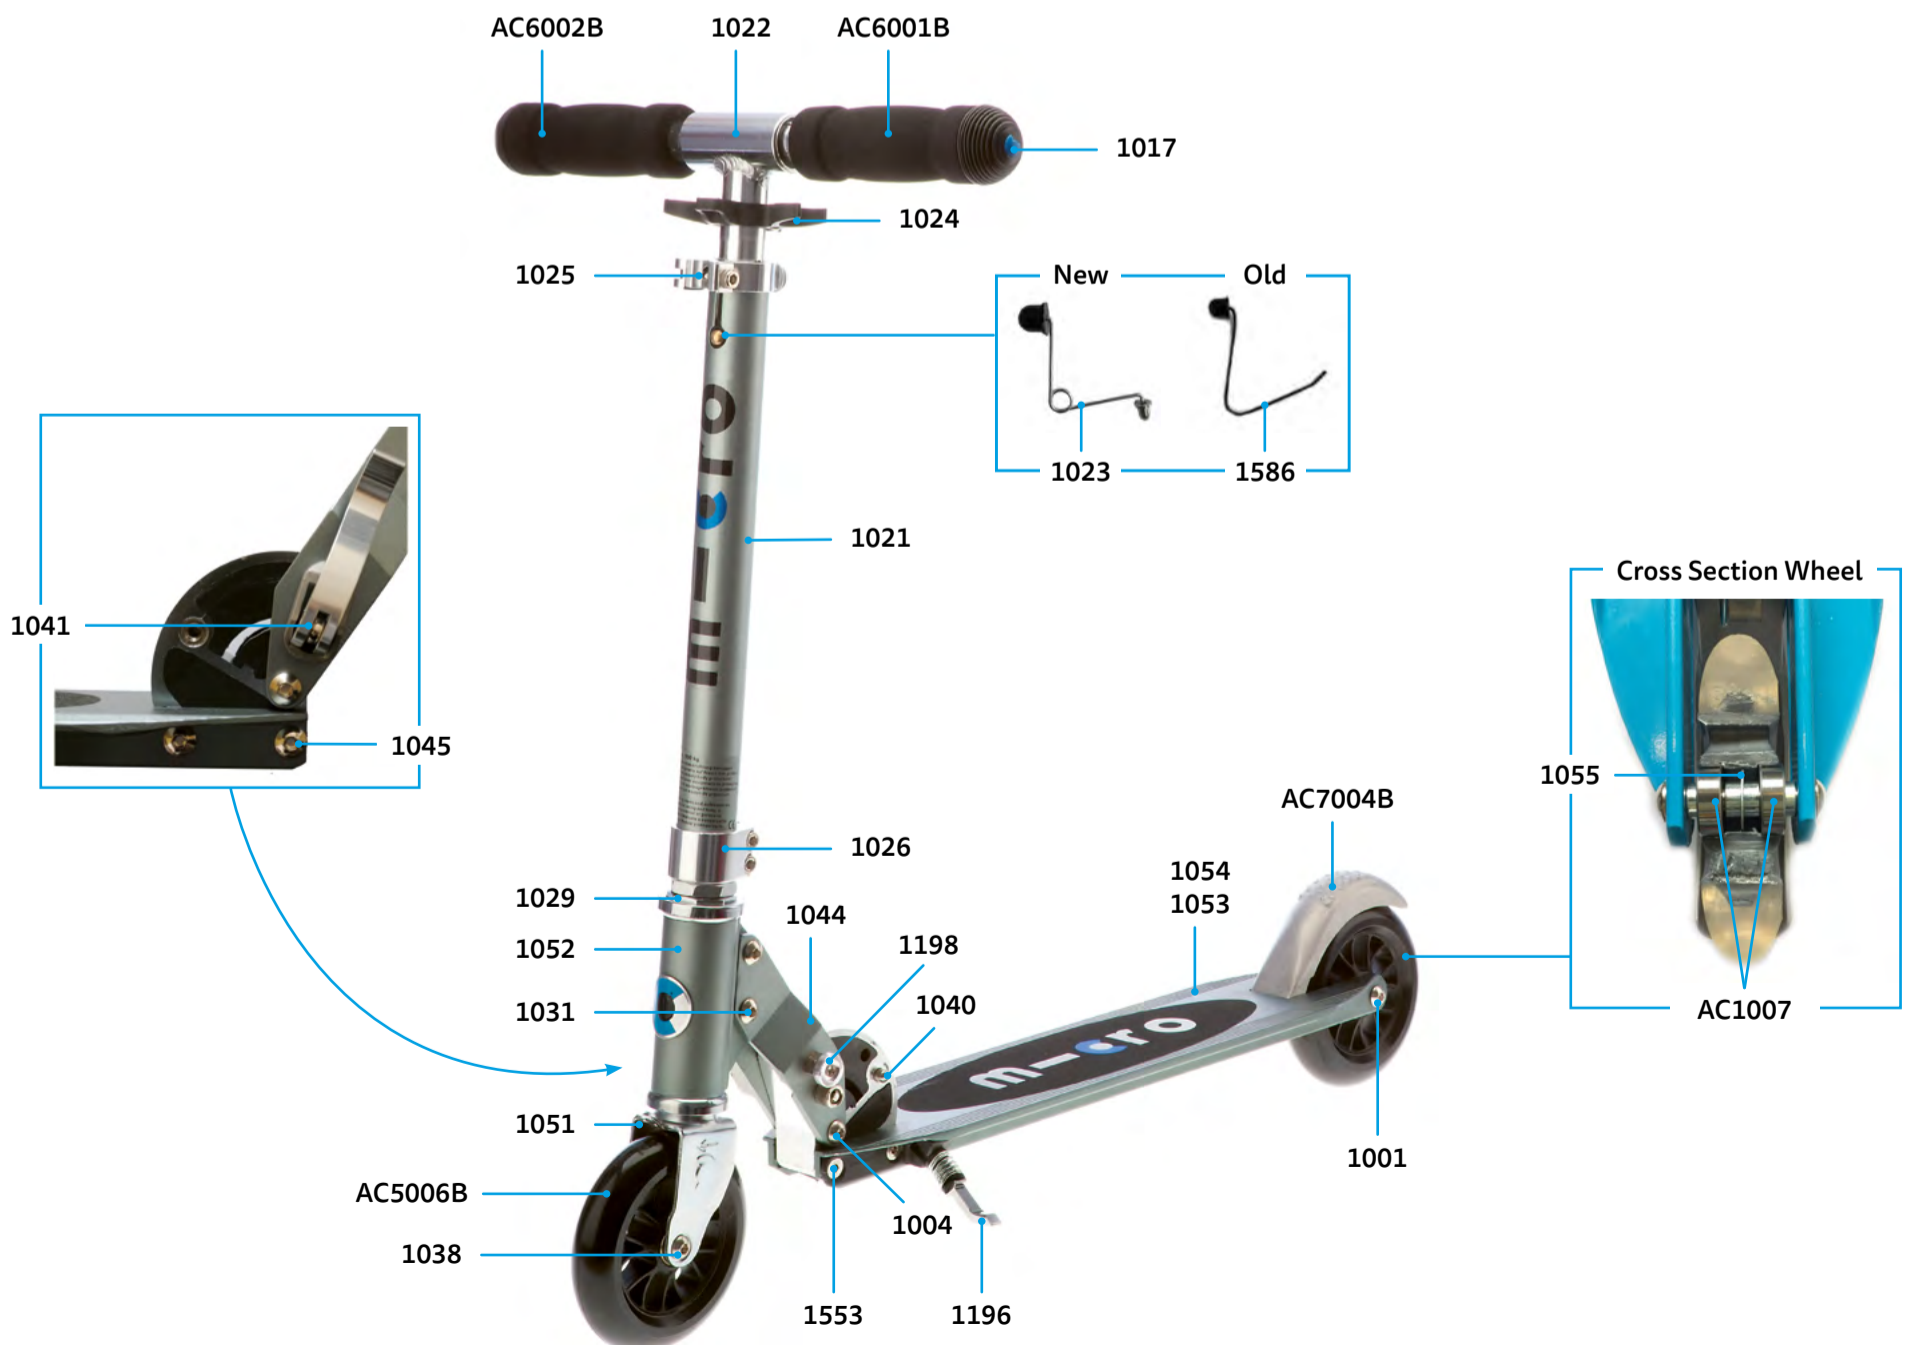

MICRO BULLET

PARTS

Article No.	Article
1001	Axle Bolt Internal Thread, 40 mm
1004	Axle Bolt Internal Thread, 44 mm
1017	Plugs, Handle Bolt, Rubber Strip
1021	Plastic Linkage Tube
1022	T-Tube
1024	Multimountclip
1025	Quick-Acting Clamp, Silver
1026	Lower Clamp, Silver
1029	Inverter Logic Complete
1031	Axle Bolt Internal Thread, 19 mm
1038	Axle Bolt Internal Thread, 30 mm
1040	Folding Block
1041	Locking Complete
1044	Holder Plates Left And Right
1045	Axle Bolt Internal Thread, 33 mm
1046	Brake Plate
1047	Brake Spring
1048	Brake Bolt
1050	Lower T-Tube
1051	Steering Fork
1052	Front Holder
1053	Deck And Griptape
1054	Griptape
1055	Spacer Between Bearings 10.25 mm
1196	Kick Stand With Screws
1198	Push Button, Silver
1553	Screw For Kickstand
1586/1023	Bolt And Spring T-Bar

ACCESSORIES

Article No.	Article
AC6001B	High Density Foam Hand Grip
AC6002B	Complete Handgrip, Tube Plug, Shockcord
AC5006B	Wheel Complete Blister
AC7004B	Brake Complete Blister
AC1007	Single Bearing ABEC 9

MICRO BULLET
SA0017