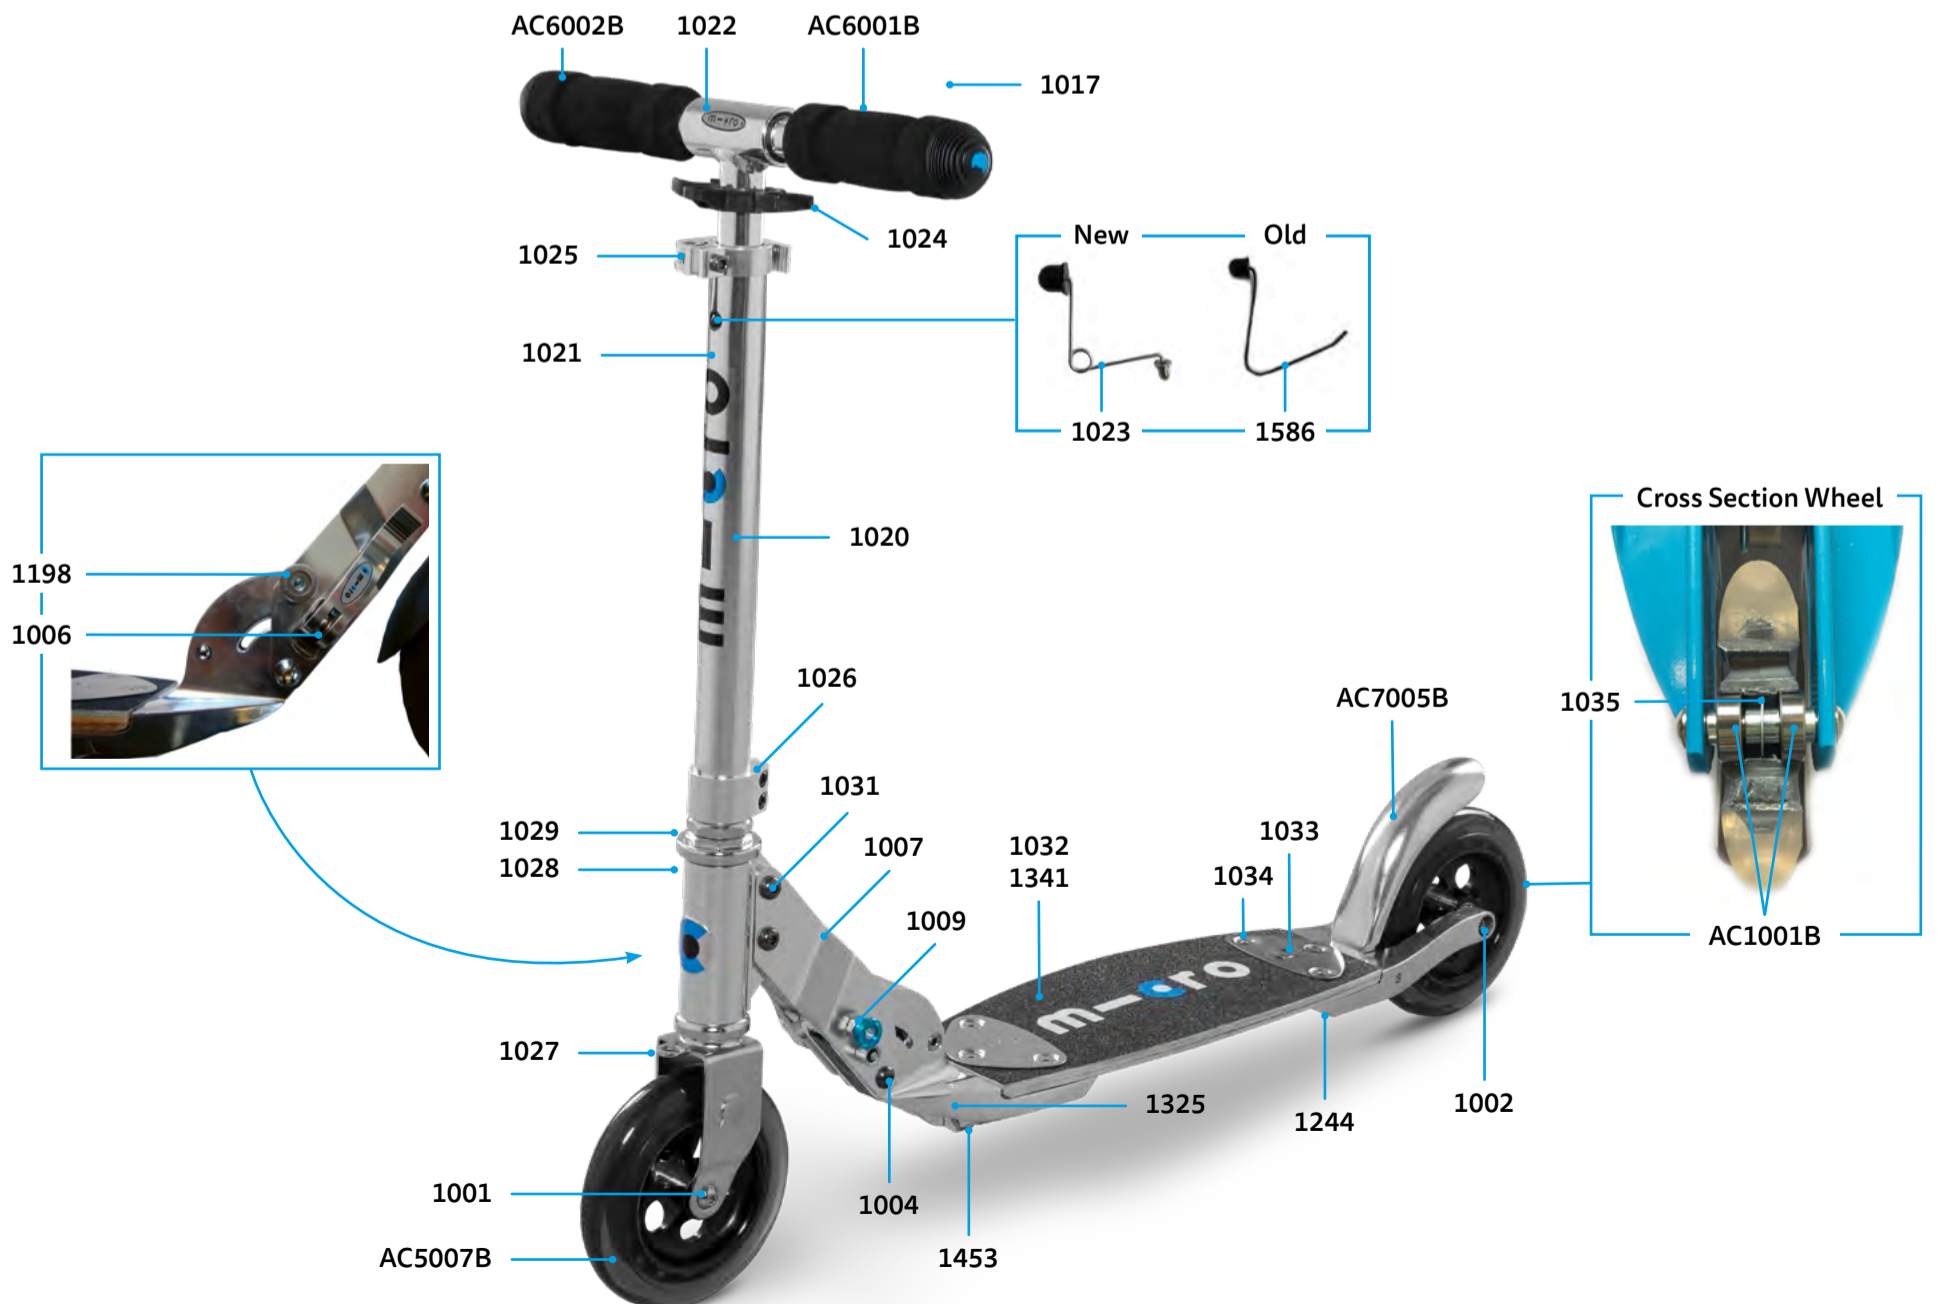

SA0106

MICRO FLEX WITH KICKSTAND
SA0010