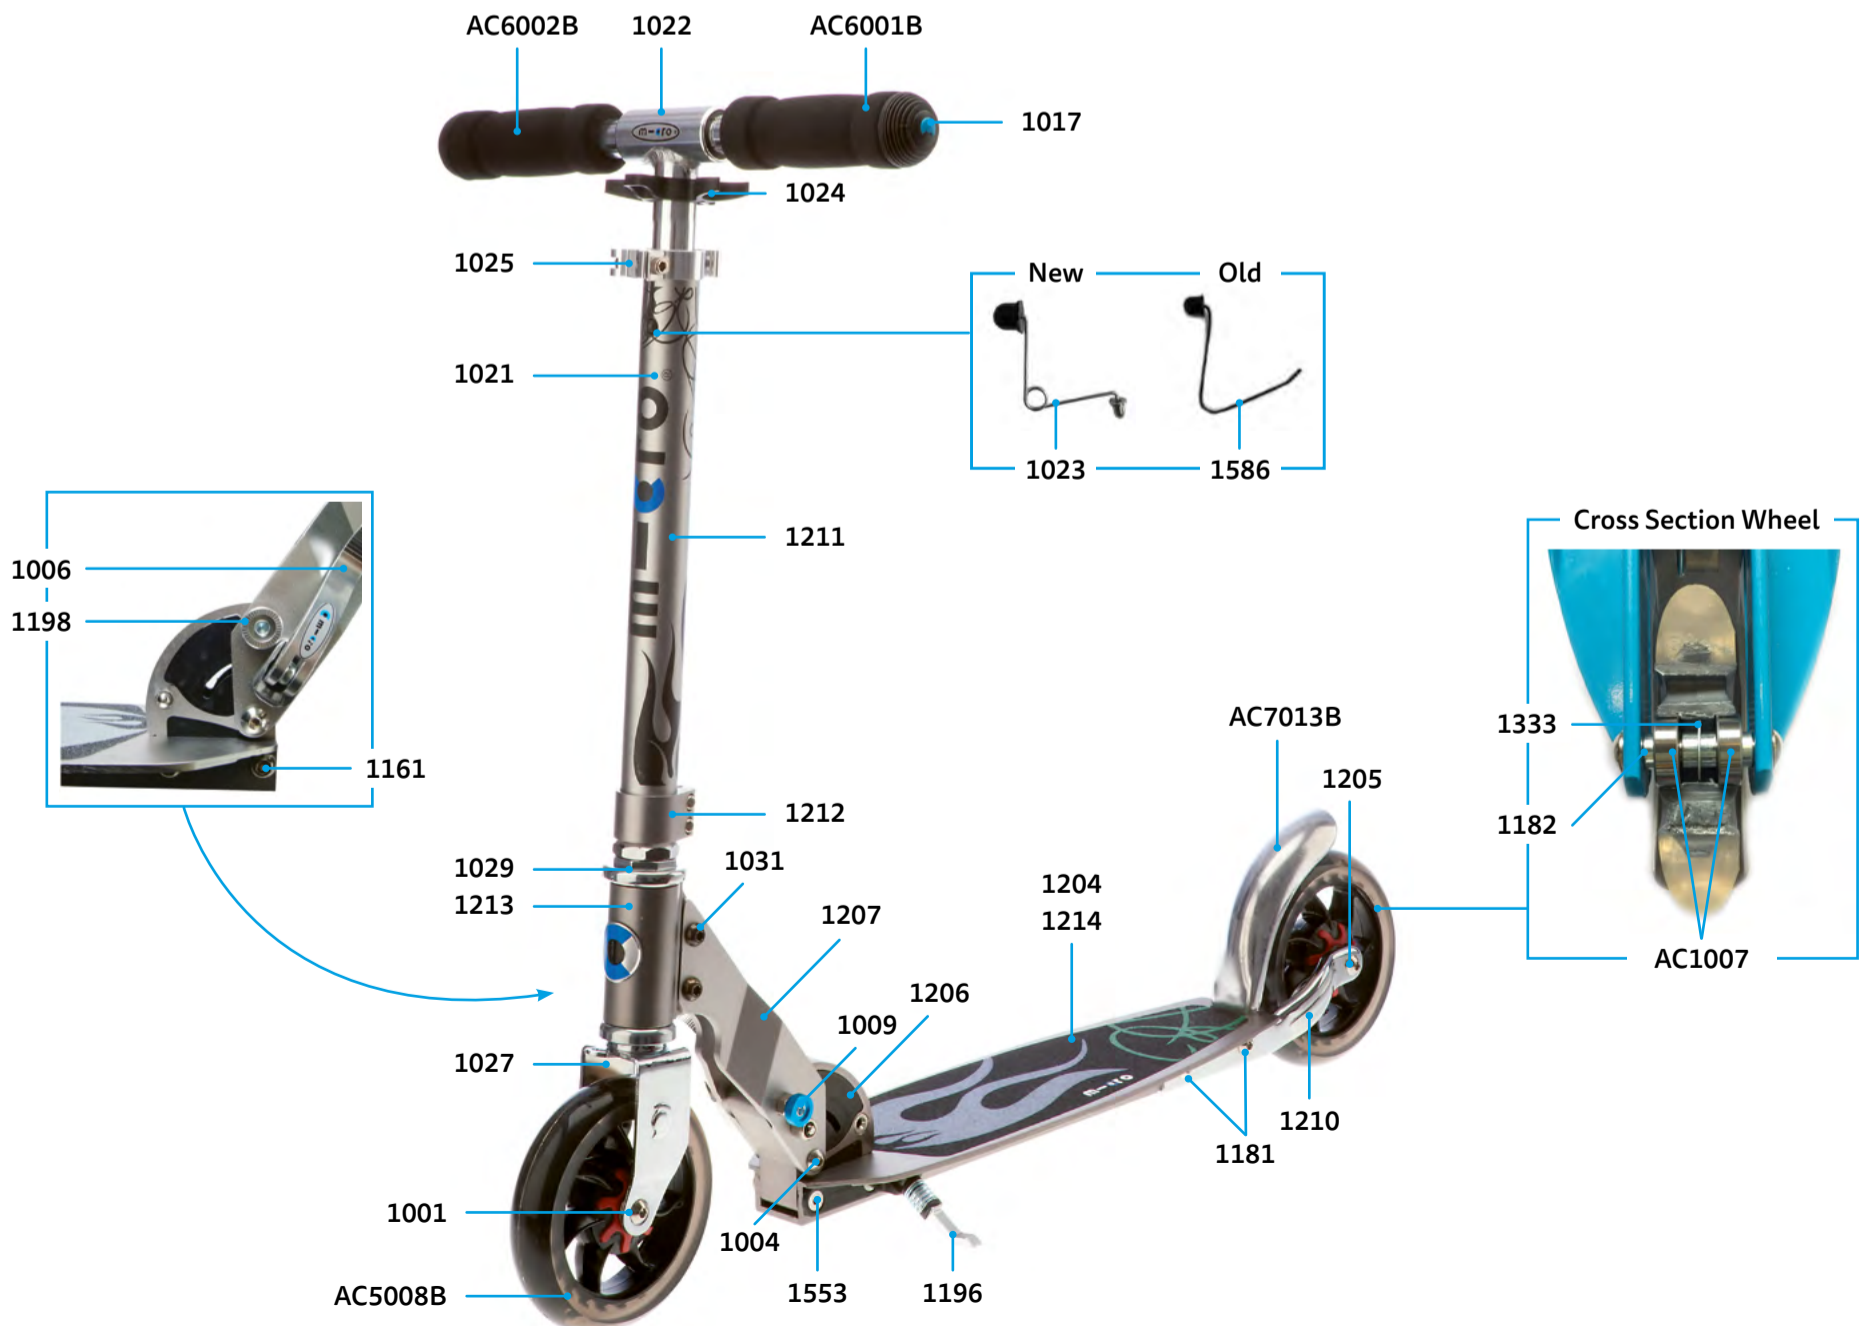

SA0121

SA0122

SA0142

AC5015B

MICRO SPEED DELUXE

PARTS

Article No.	Article
1004	Axle Complete
1023	Bolt & Spring T-Bar Plastic
1031	Axle Bolt Internal Thread, 19 mm
1161	Axle Bolt External Thread, 10.5 mm
1181	Axle Bolt Internal Thread, 47.5 mm
1191	Lower Clamp, Black
1198	Push Button, Silver
1205	Axle Bolt Internal Thread, 59 mm
1553	Axle Bolt External Thread, 21.5 mm
4697	Clamp For T-Bar
4708	Griptape
4709	Quick Acting Clamp Black
4744	Folding Quick Release - Black
4756	Headset Micro Speed Deluxe
4812	180mm Wheel Smoke
4813	Handlebar With Clamp
4814	Fender Speed Deluxe
4815	Kick Stand With Screws, Speed Deluxe
4835	Handlebar End Caps
4841	Axle Bolt Internal Thread, 37mm
4912	Rear Fork Speed Deluxe
4913	Brake Complete Clay
4914	Front Fork Speed Deluxe Clay
4931	Brake Complete Neon Rose
4932	Brake Complete Alaskan Blue
4933	Front Fork Speed Deluxe Neon Rose
4934	Front Fork Speed Deluxe Alaskan Blue
7112	Folding Block

ACCESSORIES

Article No.	Article
AC6001B	High Density Foam Hand Grip

SA0213

SA0214

MICRO BULLET

PARTS

Article No.	Article
1001	Axle Bolt Internal Thread, 40 mm
1004	Axle Bolt Internal Thread, 44 mm
1017	Plugs, Handle Bolt, Rubber Strip
1021	Plastic Linkage Tube
1022	T-Tube
1024	Multimountclip
1025	Quick-Acting Clamp, Silver
1026	Lower Clamp, Silver
1029	Inverter Logic Complete
1031	Axle Bolt Internal Thread, 19 mm
1038	Axle Bolt Internal Thread, 30 mm
1040	Folding Block
1041	Locking Complete
1044	Holder Plates Left And Right
1045	Axle Bolt Internal Thread, 33 mm
1046	Brake Plate
1047	Brake Spring
1048	Brake Bolt
1050	Lower T-Tube
1051	Steering Fork
1052	Front Holder
1053	Deck And Griptape
1054	Griptape
1055	Spacer Between Bearings 10.25 mm
1196	Kick Stand With Screws
1198	Push Button, Silver
1553	Screw For Kickstand
1586/1023	Bolt And Spring T-Bar