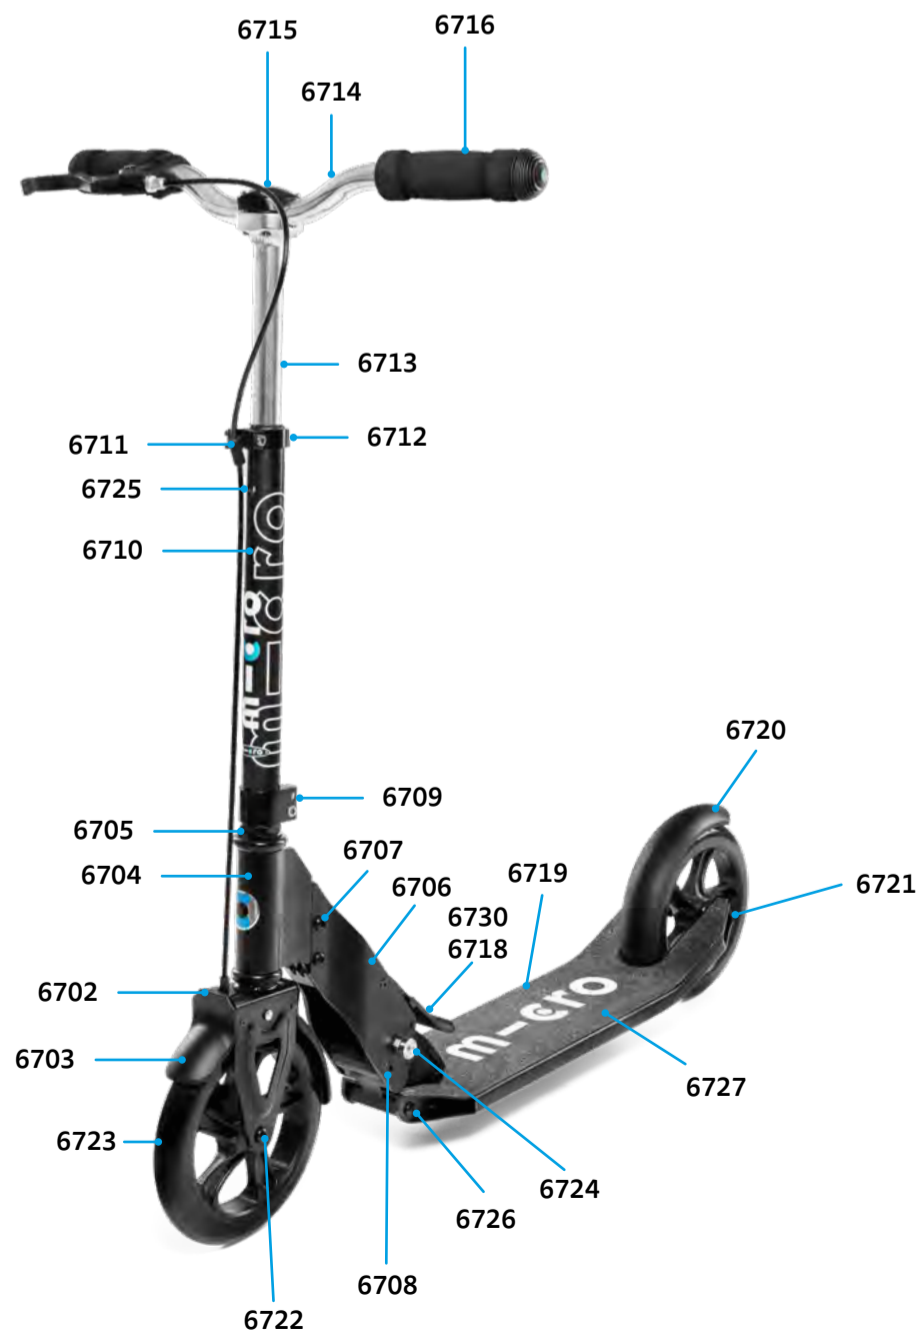

MICRO EAZY
SA0155

MICRO METROPOLITAN / DELUXE

PARTS

Article No.	Article
1004	Axle Bolt Internal Thread, 44 mm
1009	Blue Pushbutton
1023	Spring And Pushbutton
1031	Axle Bolt Internal Thread, 19 mm
1161	Axle Bolt External Thread, 10.5 mm
1180	Rear Axle Bolt Internal Thread, 62mm Metropolitan
1224	Front Holder Black
1553	Axle Bolt External Thread, 21.5mm
1578	Lower Clamp, 200 mm, Black Matt
1888	Front Fender
4705	Kickstand Black
4708	Griptape
4709	Quick Active Clamp Black
4715	Foot Brake Complete Metropolitan
4736	T-Bar Metropolitan Complete
4743	Holder For Handgrip / Holder For Handlebar
4744	Folding Quick Release - Black
4755	Headset Metropolitan Und Metrop Deluxe
4807	Font Axle Bolt Internal Thread, 64mm
4810	Handbrake System Complete
4811	Front Fork With Suspension
4919	Disk (Brake)
4922	Rear Axle Bolt Internal Thread, 74mm Metropolitan Deluxe
4929	Holder Plates Left & Right Metropolitan
4834	Disk Brake Set Complete
4835	Handlebar End Caps
7112	Folding Block

ACCESSORIES

Article No.	Article
AC5010B	Wheel Black 200mm Metropolitan
AC6001B	High Density Foam Hand Grip
AC9056	Tube Light
4895	Wheel Black 200mm Metropolitan Deluxe
AC5016B	Wheel Black 200mm Metropolitan Deluxe box

MICRO DOWNTOWN

PARTS

Article No.	Article
6702	Front Fork Complete With Brake And Cable
6703	Front Fender With Screws
6704	Front Holder
6705	Headset Complete
6706	Shank Left And Right
6707	Screws For Shank
6709	Lower Clamp
6710	Lower Bar
6711	Plastic Spacer For T-Bar
6712	Upper Clamp
6713	Upper T-Bar
6714	Handles And Bar
6715	Top Clamp Complete
6716	Handle
6718	Folding Cover
6719	Deck With Griptape
6720	Brake Complete
6721	Rear Axle
6722	Front Axle
6723	Wheel With Bearing
6724	Folding Button
6725	Botton And Spring
6726	Screws For Folding Block
6730	Folding Complete
6727	Griptape