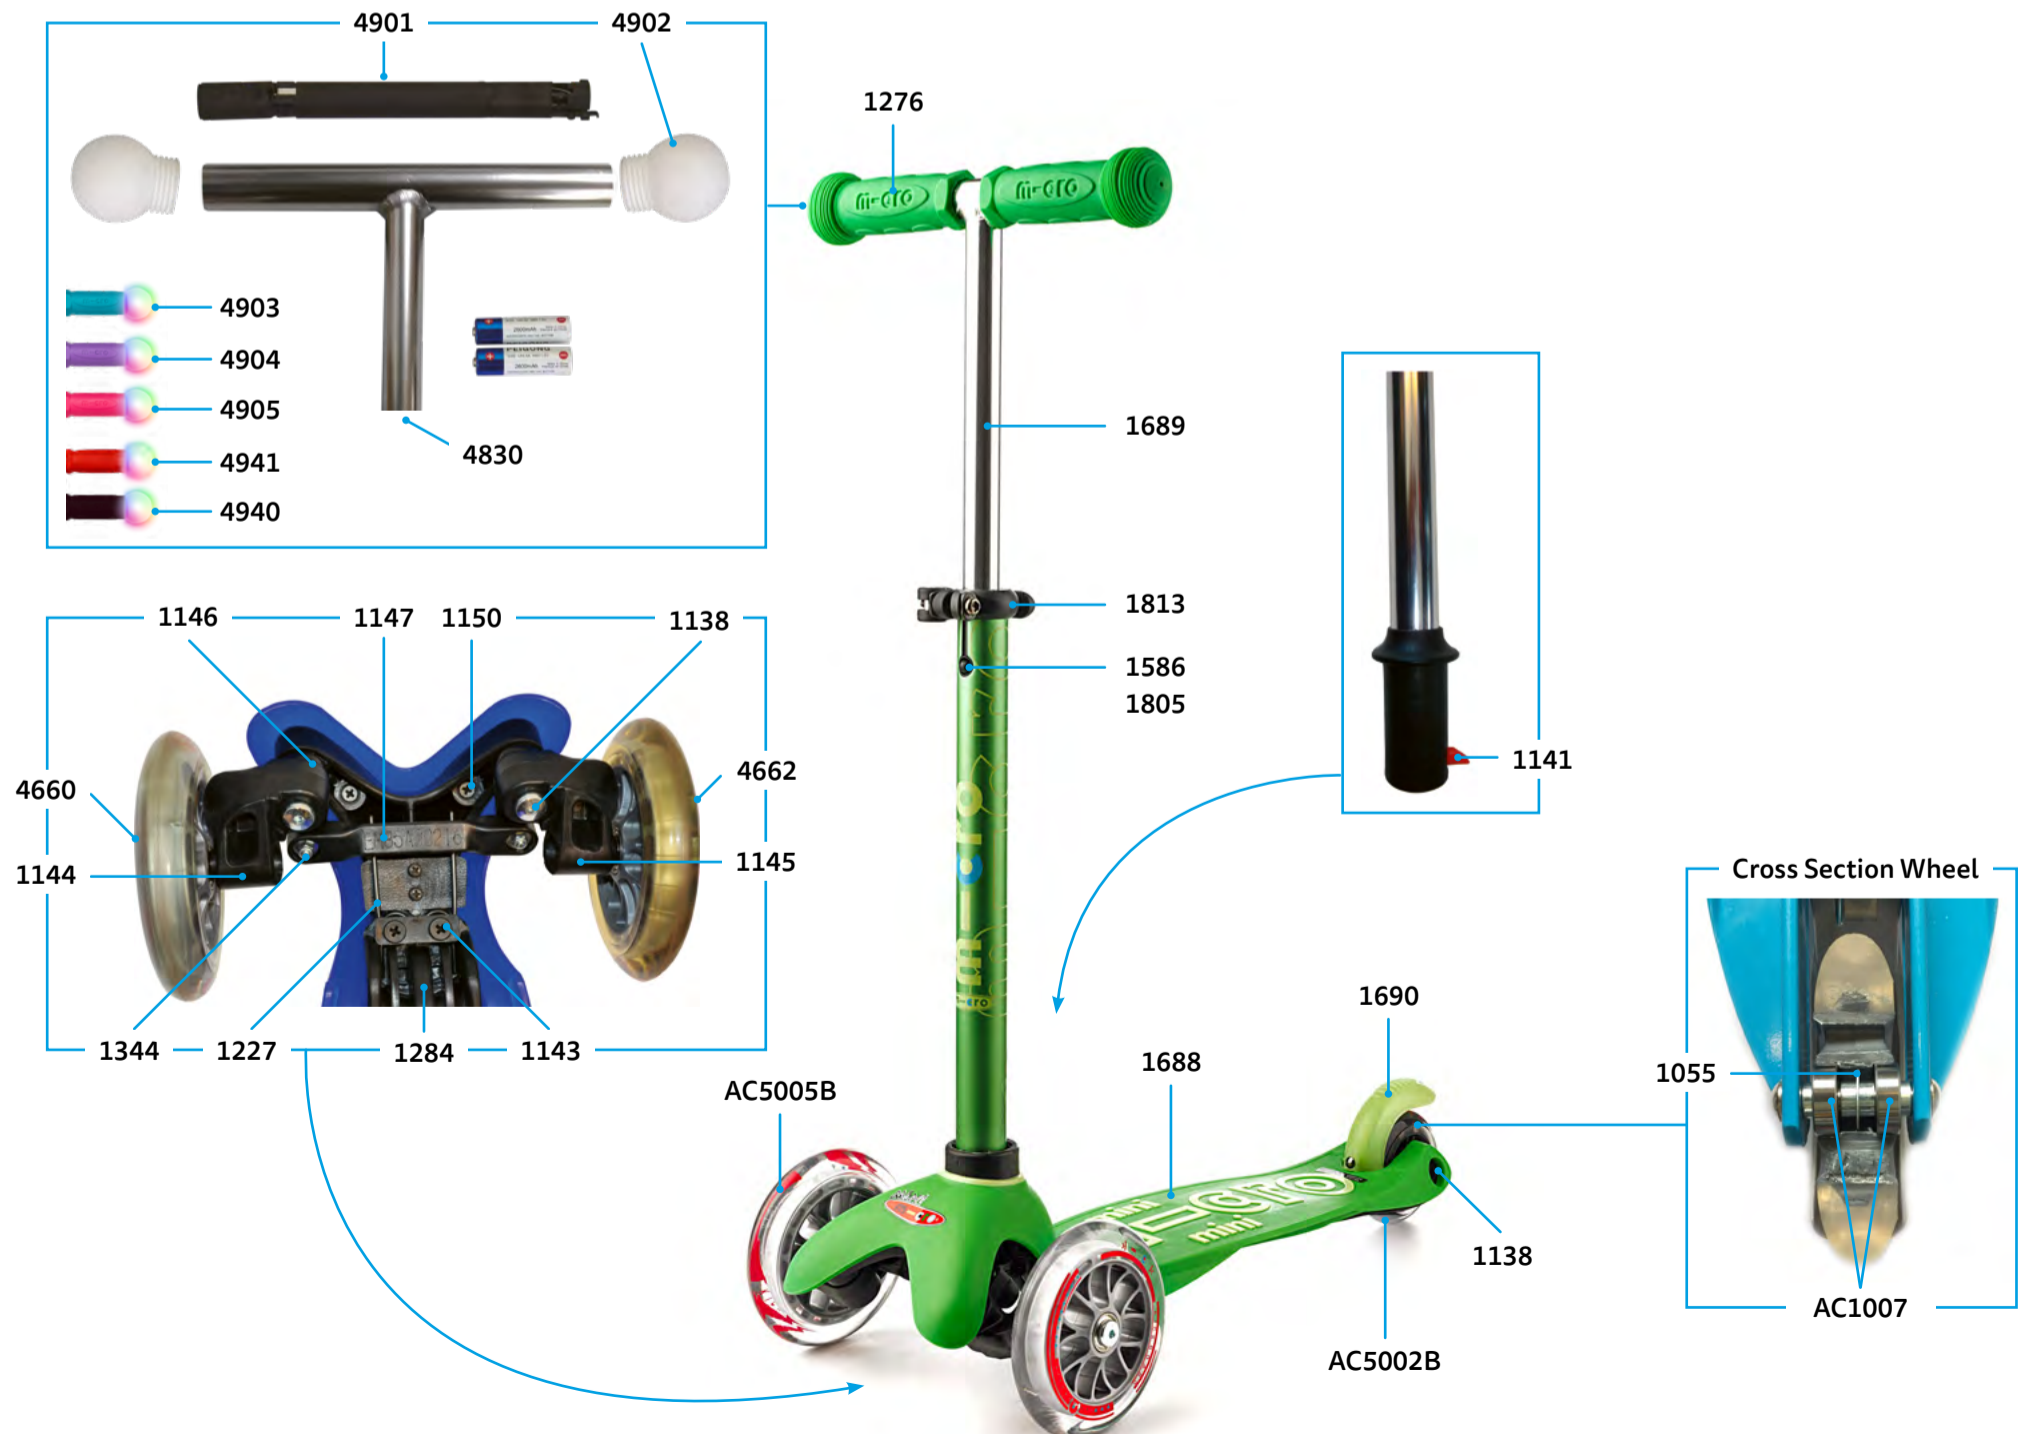

MM0184

MM0185

MM0186

MINI MICRO CLASSIC
MM0001

MINI MICRO DELUXE | FOLDABLE | ECO | MAGIC | 3IN1 DELUXE

PARTS

Article No.	Article
1055	Spacer Between Bearings 10.25 mm
1138	Rear Wheel Axle
1141	T-Bar Push Button
1144	Shank Left
1143	Screws With Plate For u/b Bend
1145	Shank Right
1146	Stop Washer Left And Right
1147	Steering Link
1150	Screw To Deck
1227	B-Bend
1284	Lower Deck, Black
1336	T-Bar Short
1344	Axle Bolt External Thread And Nut And Washer, 22 mm
1586	Bolt And Spring T-Bar
1587	Nut For Brake
1588	Axle For Brake
1805	Plastic Linkage Tube
1813	Quick-Acting Plastic, Black
4660	Front Wheel Axle Right
4662	Front Wheel Axle Left
4830	Mini Micro Deluxe Magic Upper T-Bar No Grips Including Spring And Bolt
4901	Mini Magic Electric Set Complete
4902	Mini Magic Lightball
4903	Mini Magic Handles Aqua
4904	Mini Magic Handles Purple
4905	Mini Magic Handles Pink
4940	Mini Magic Handles Black
4941	Mini Magic Handles Navy Blue

Article No.	Article
4924	Complete T-Bar Magic Purple
4925	Complete T-Bar Magic Pink
4926	Complete T-Bar Magic Aqua
4927	Complete T-Bar Magic Navy Blue

ACCESSORIES

Article No.	Article
AC6003B	High Density Rubber Hand Grip, Black
AC5005B	Front Wheel Complete Blister
AC7001B	Brake Complete Blister, Orange
AC5002B	Back Wheel Complete Blister
AC1007	Single Bearing ABEC 9
AC9038B	LED Wheel Mini Micro 120mm
AC9108	Magic Mini Upper T-Bar Set, With Black Handles