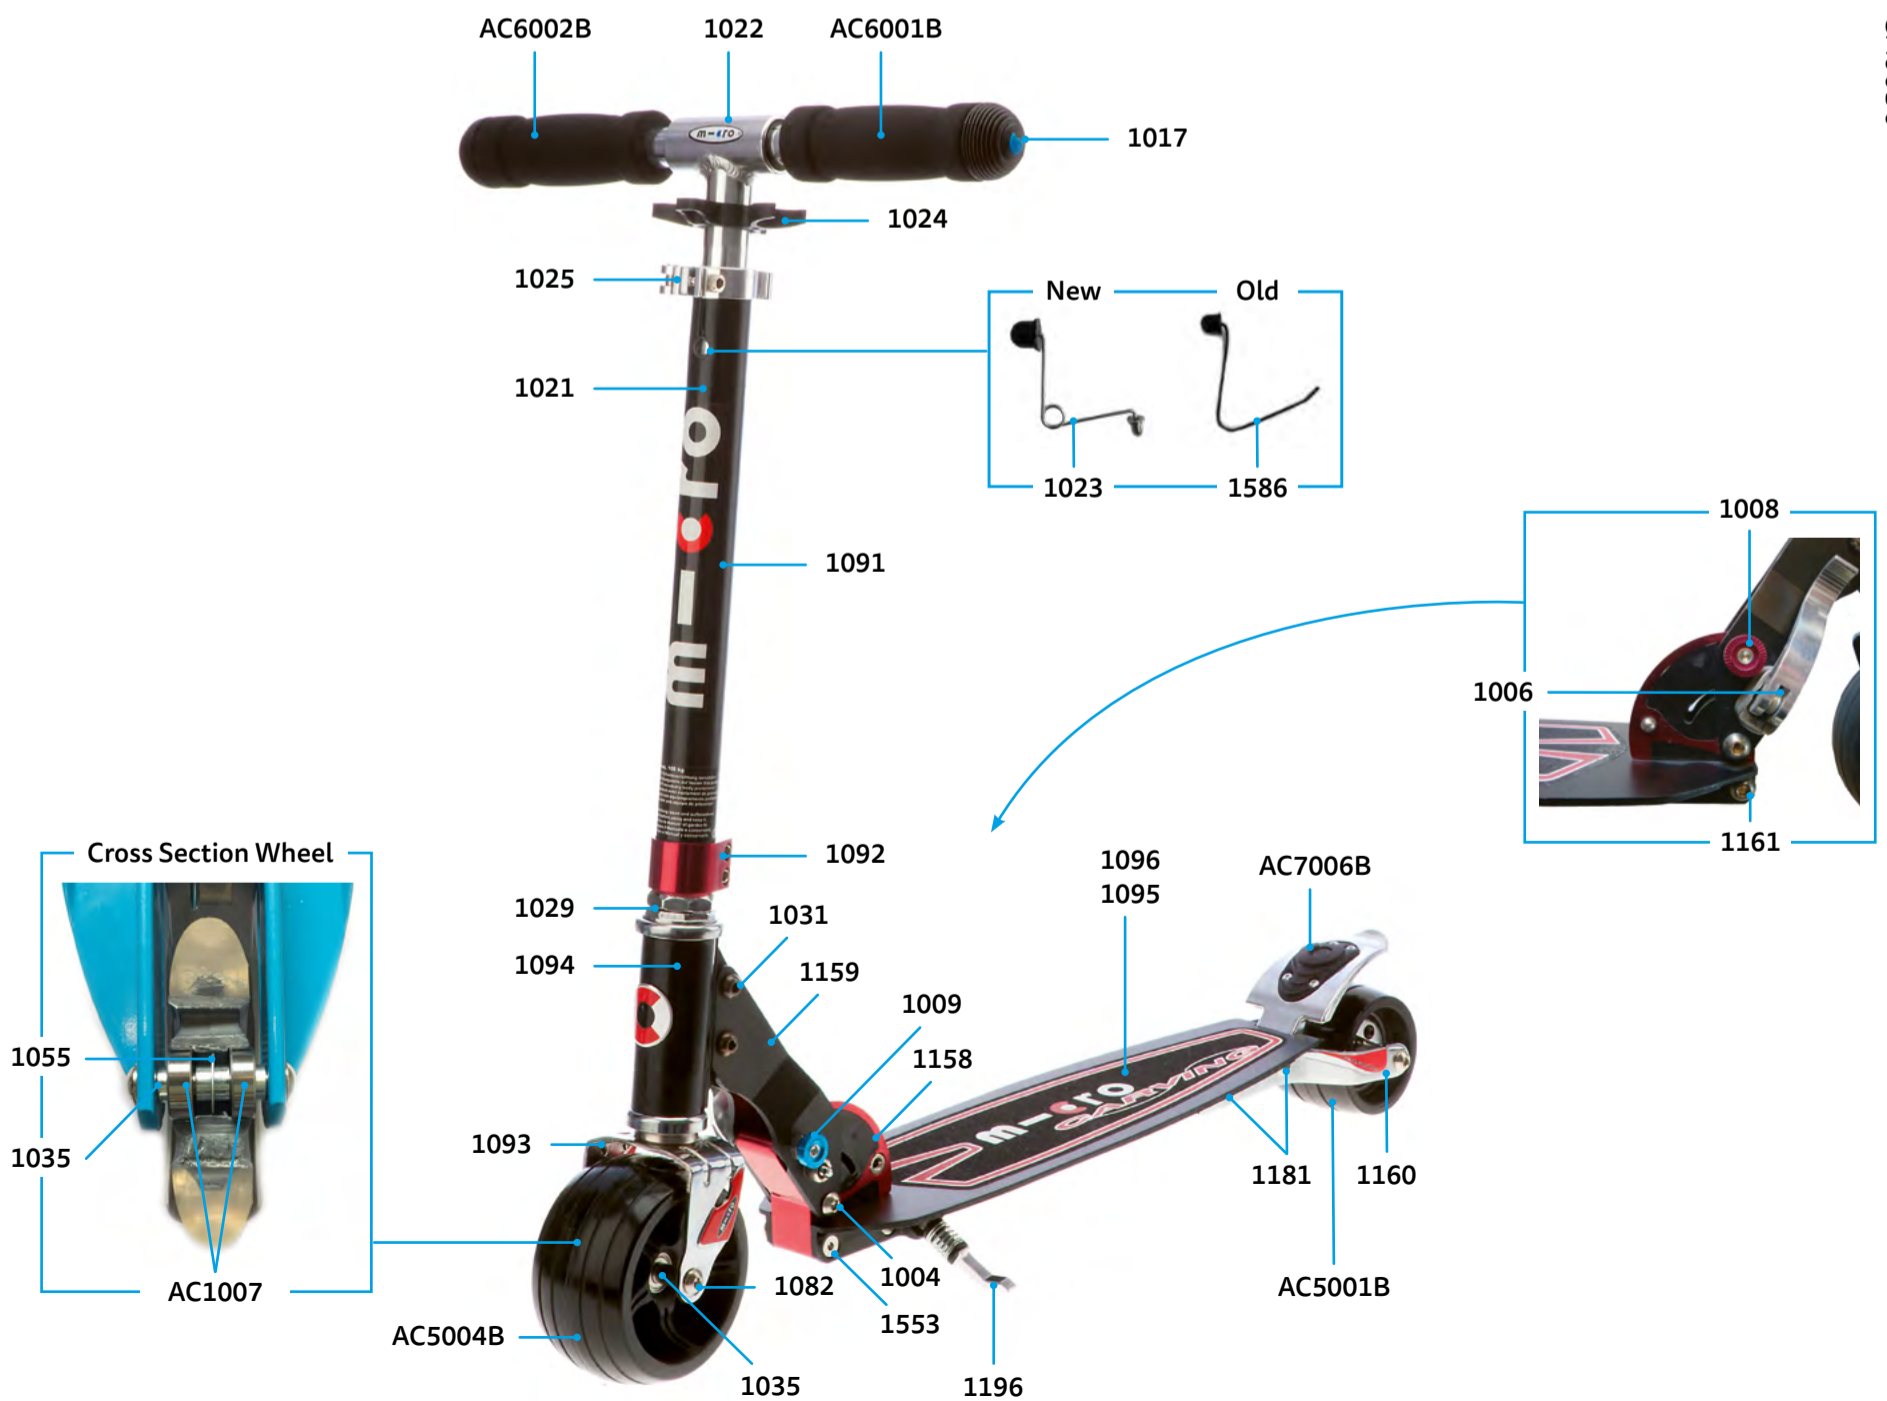

MICRO MONSTER BULLET

PARTS

Article No.	Article
1004	Axle Bolt Internal Thread, 44 mm
1006	Locking Complete
1008	Push Button
1009	Push Button
1017	Plugs, Handle Bolt, Rubber Strip
1021	Plastic Linkage Tube
1022	T-Tube
1024	Multimountclip
1025	Quick-Acting Clamp, Silver
1029	Inverter Logic Complete
1031	Axle Bolt Internal Thread, 19 mm
1035	Spacer Between Bearings 19.6 mm
1055	Spacer Between Bearings 10.25 mm
1082	Axle Bolt Internal Thread, 70 mm
1086	Brake Plate
1087	Brake Spring
1091	Lower T-Tube
1092	Lower Clamp, Red
1093	Steering Fork
1094	Front Holder
1095	Deck And Griptape
1096	Griptape
1158	Folding Block Red
1159	Holder Plates Left And Right
1160	Fastening Elements, Wheel Back
1161	Axle Bolt External Thread, 10.5 mm
1181	Axle Bolt Internal Thread, 47.5 mm
1196	Kick Stand With Screws
1208	Brake Bolt
1553	Axle Bolt External Thread, 21.5 mm
1586/1023	Bolt And Spring T-Bar

ACCESSORIES

Article No.	Article
AC6001B	High Density Foam Hand Grip
AC6002B	Complete Handgrip, Tube Plug, Shockcord
AC5001B	Wheel Back Complete Blister
AC5004B	Front Wheel Complete Blister
AC7006B	Brake Complete Blister
AC1007	Single Bearing ABEC 9

MICRO MONSTER BULLET
SA0030