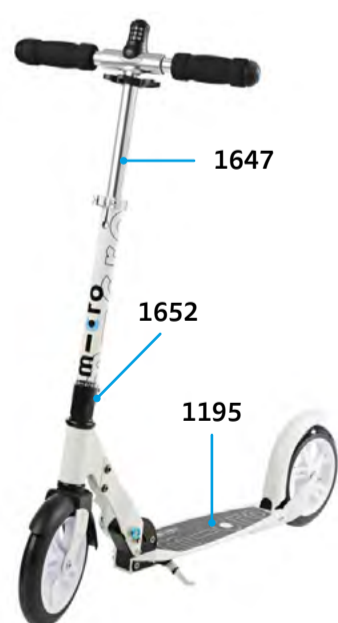

MICRO BLACK | WHITE INTERLOCK

SA0117 | SA0118

MICRO BLACK | WHITE DELUXE

SA0151 | SA0150

PARTS

Article no.	Article
1195	Griptape
1647	T-Bar
1651	Eye To Attach Shoulder Strap
1652	Width Nut, 200 mm
1858	Fork With Suspension Complete White Deluxe
1859	Fork With Suspension Complete black Deluxe
1871	Vibram Griptape
1888	Fender Black Deluxe
4655	Complete T-Bar With Lower Tube Black Deluxe
4656	complete T-Bar With Lower Tube White Deluxe

ACCESSORIES

Article No.	Article
AC5010B	Wheel Complete Blister
AC7008B	Brake Complete Blister
AC1007	Bearing 1 Piece ABEC 9
AC5009B	Wheel White, Complete Blister
AC5010B	Wheel Black, Complete Blister
AC6001B	Foam Handles Blister
AC6002B	Complete Handgrip, Tube Plug, Shockcord
AC7007B	Brake White, Complete Blister
AC7008B	Brake Black, Complete Blister

SA0118

MICRO BLACK | WHITE INTERLOCK
SA0117 | SA0118

MICRO BLACK | WHITE DELUXE
SA0151 | SA0150