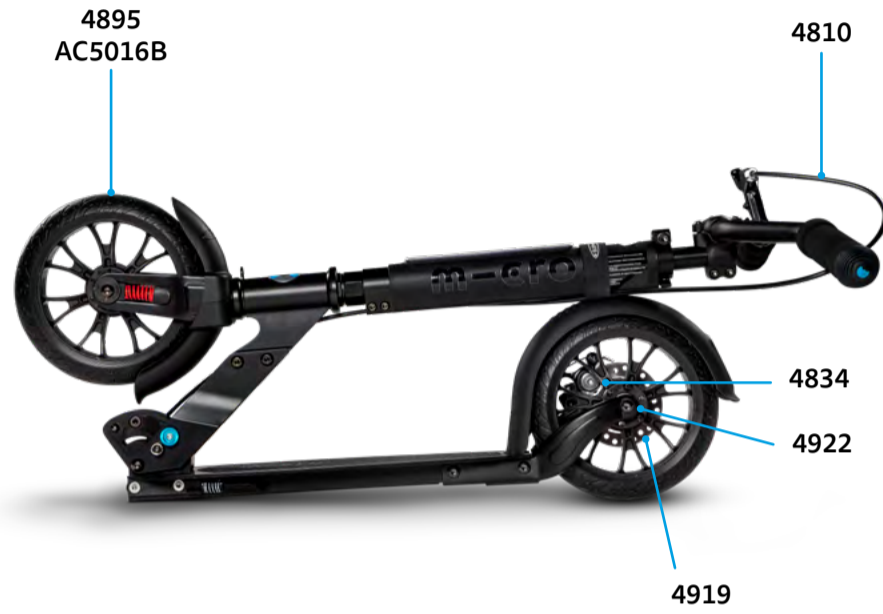

MICRO METROPOLITAN / DELUXE

PARTS

Article No.	Article
1004	Axle Bolt Internal Thread, 44 mm
1009	Blue Pushbutton
1023	Spring And Pushbutton
1031	Axle Bolt Internal Thread, 19 mm
1161	Axle Bolt External Thread, 10.5 mm
1180	Rear Axle Bolt Internal Thread, 62mm Metropolitan
1224	Front Holder Black
1553	Axle Bolt External Thread, 21.5mm
1578	Lower Clamp, 200 mm, Black Matt
1888	Front Fender
4705	Kickstand Black
4708	Griptape
4709	Quick Active Clamp Black
4715	Foot Brake Complete Metropolitan
4736	T-Bar Metropolitan Complete
4743	Holder For Handgrip / Holder For Handlebar
4744	Folding Quick Release - Black
4755	Headset Metropolitan Und Metrop Deluxe
4807	Font Axle Bolt Internal Thread, 64mm
4810	Handbrake System Complete
4811	Front Fork With Suspension
4919	Disk (Brake)
4922	Rear Axle Bolt Internal Thread, 74mm Metropolitan Deluxe
4929	Holder Plates Left & Right Metropolitan
4834	Disk Brake Set Complete
4835	Handlebar End Caps
7112	Folding Block

ACCESSORIES

Article No.	Article
AC5010B	Wheel Black 200mm Metropolitan
AC6001B	High Density Foam Hand Grip
AC9056	Tube Light
4895	Wheel Black 200mm Metropolitan Deluxe
AC5016B	Wheel Black 200mm Metropolitan Deluxe box