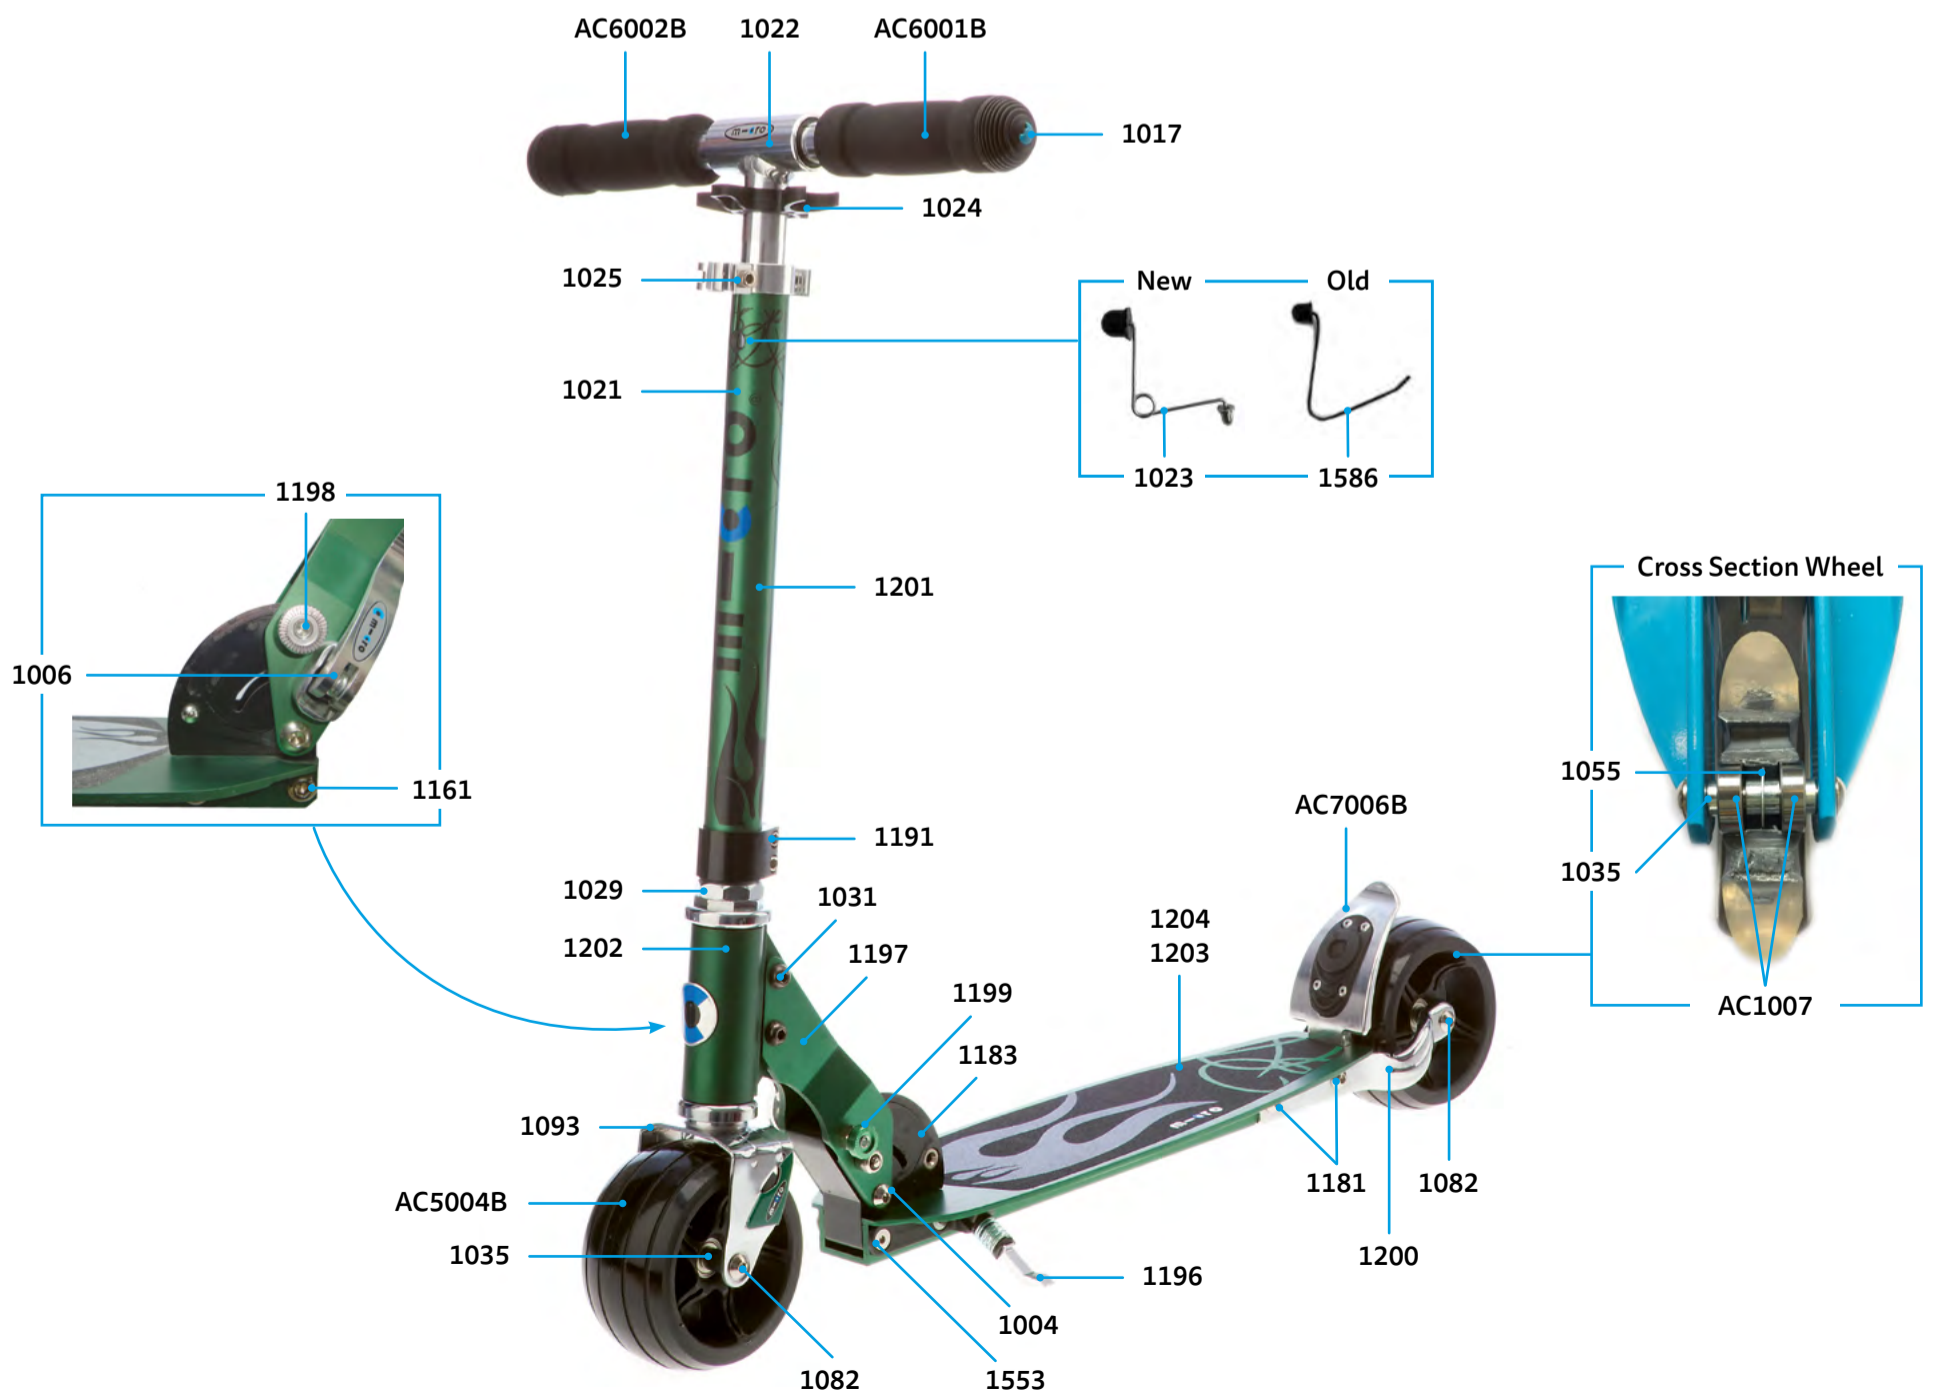

MICRO ROCKET

PARTS

Article No.	Article
1004	Axle Bolt Internal Thread, 44 mm
1006	Locking Complete
1017	Plugs, Handle Bolt, Rubber Strip
1021	Plastic Linkage Tube
1022	T-Tube
1024	Multimountclip
1025	Quick-Acting Clamp, Silver
1029	Inverter Logic Complete
1031	Axle Bolt Internal Thread, 19 mm
1035	Spacer Between Bearings 19.6 mm
1055	Spacer Between Bearings 10.25 mm
1082	Axle Bolt Internal Thread, 70 mm
1086	Brake Plate
1087	Brake Spring
1093	Steering Fork
1161	Axle Bolt External Thread, 10.5 mm
1181	Axle Bolt Internal Thread, 47.5 mm
1183	Folding Block, Black
1191	Lower Clamp, Black
1196	Kick Stand With Screws
1197	Holder Plates Left And Right
1198	Push Button, Silver
1199	Push Button, Green
1200	Fastening Elements Wheel Back
1201	Lower T-Tube
1202	Front Holder, Green
1203	Deck And Griptape, Green
1204	Griptape
1208	Brake Bolt
1553	Axle Bolt External Thread, 21.5 mm
1586/1023	Bolt And Spring T-Bar

ACCESSORIES

Article No.	Article
AC6001B	High Density Foam Hand Grip
AC6002B	Complete Handgrip, Tube Plug, Shockcord
AC5004B	Wheel Complete Blister
AC7006B	Brake Complete Blister
AC1007	Single Bearing ABEC 9

COLOURS

Article No. And Colour	Holder Plater Left And Right	Lower T-Tube	Deck And Griptape	Griptape	Front Holder
SA0143 Blue Sky	1663	1664	1666	1667	1665
SA0048 Black	1864	1866	1863	1667	1865

SA0048