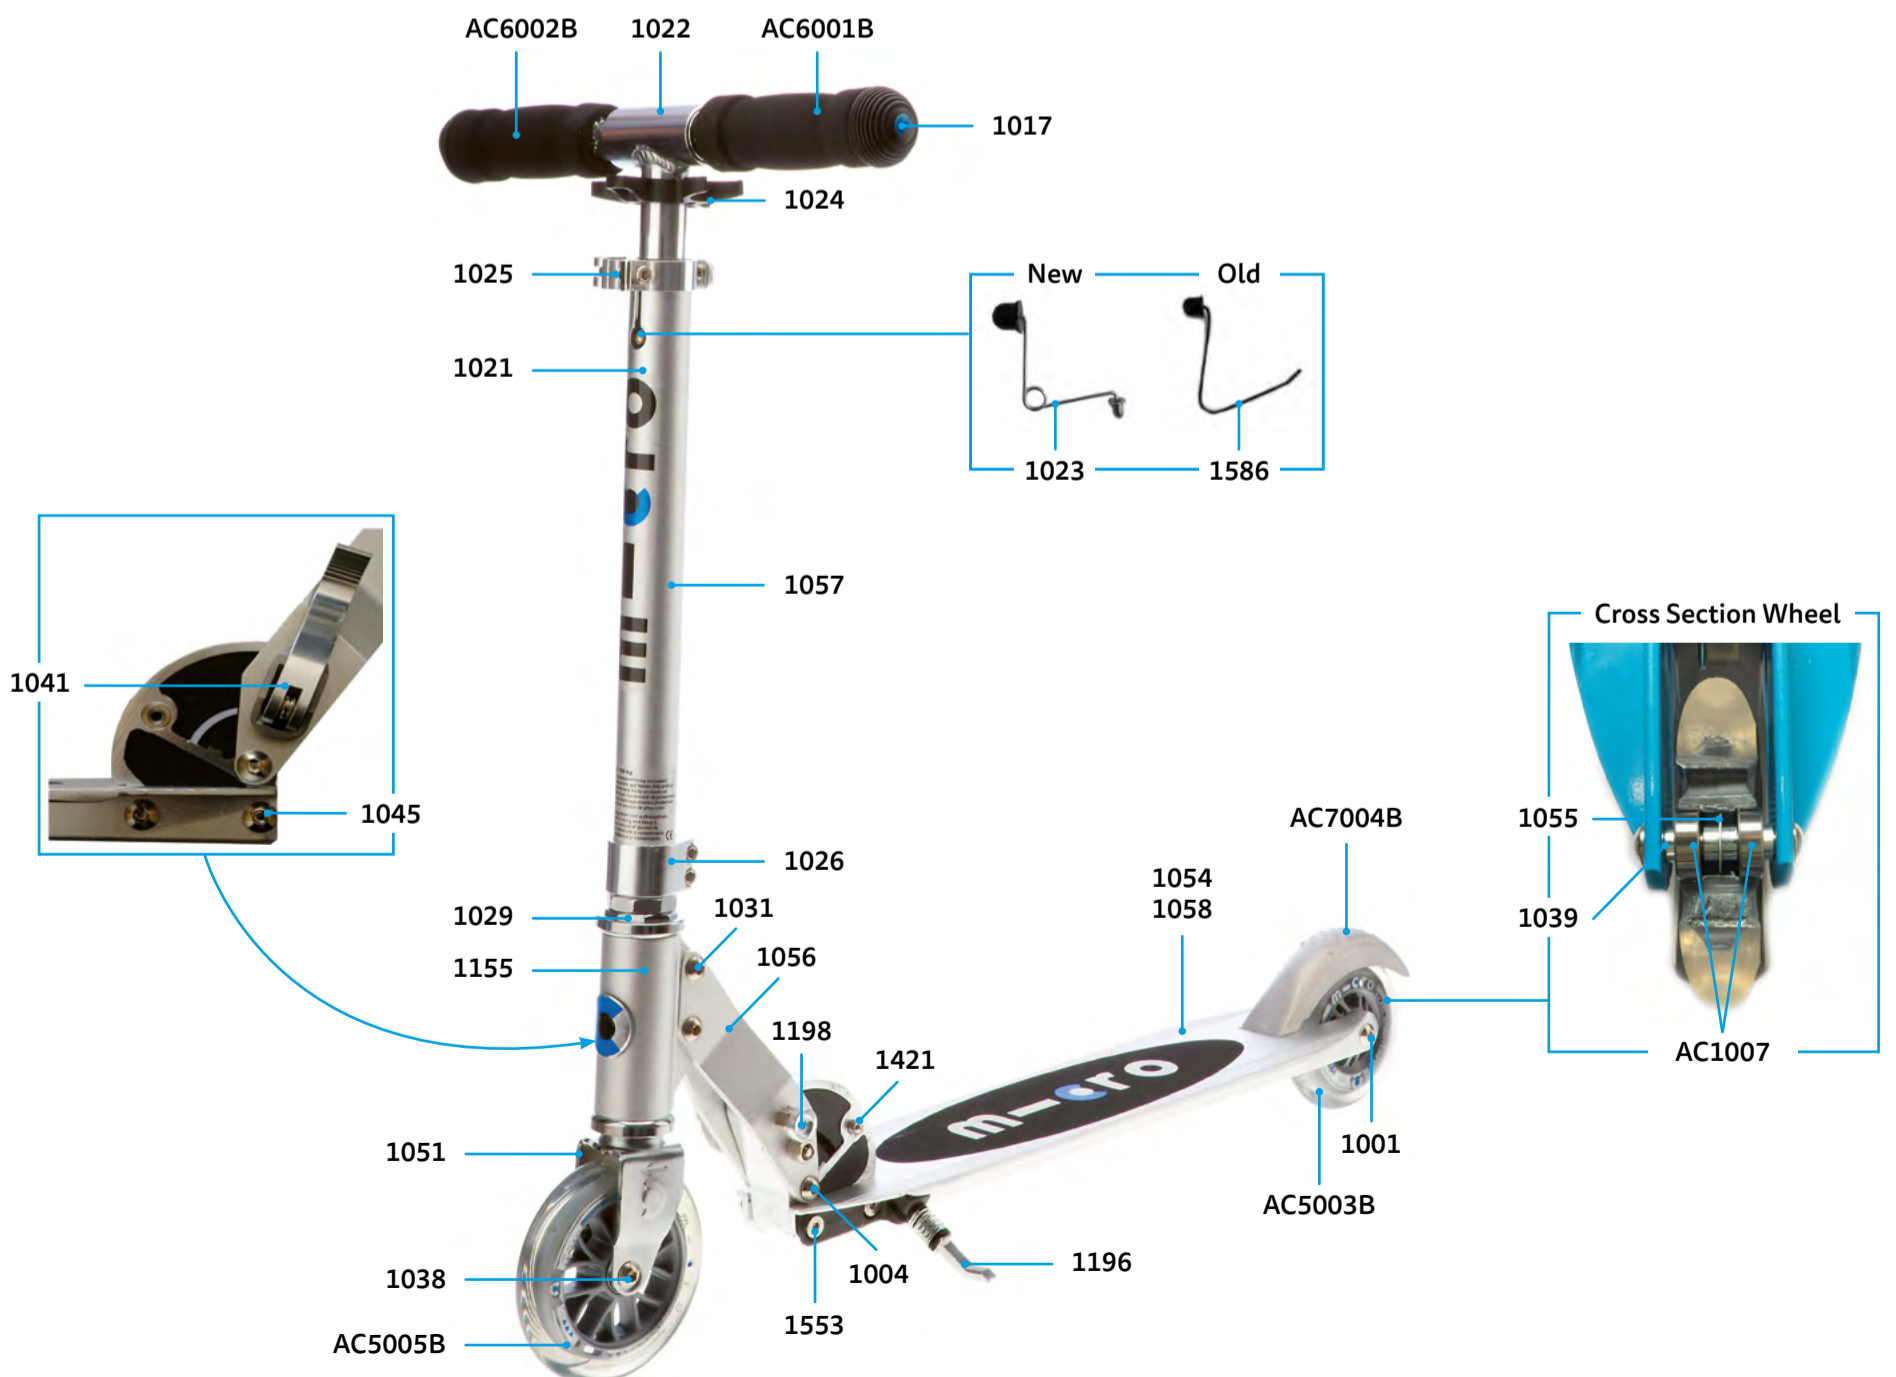

MICRO SPRITE

PARTS

Article No.	Article
1001	Axle Bolt Internal Thread, 40 mm
1004	Axle Bolt Internal Thread, 44 mm
1017	Plugs, Handle Bolt, Rubber Strip
1021	Plastic Linkage Tube
1022	T-Tube
1024	Multimountclip
1025	Quick-Acting Clamp, Silver
1026	Lower Clamp, Silver
1029	Inverter Logic Complete
1031	Axle Bolt Internal Thread, 19 mm
1038	Axle Bolt Internal Thread, 30 mm
1039	Spacer External Bearings, 3.4 mm
1041	Locking Complete
1045	Axle Bolt Internal Thread, 33 mm
1046	Brake Plate
1047	Brake Spring
1048	Brake Bolt
1051	Steering Fork
1054	Griptape
1055	Spacer Between Bearings 10.25 mm
1056	Holder Plates Left And Right, Silver
1057	Lower T-Tube, Silver
1058	Deck And Griptape, Silver
1155	Front Holder, Silver
1196	Kick Stand With Screws
1198	Push Button, Silver
1553	Screw For Kickstand
1586/1023	Bolt And Spring T-Bar
4749	Front Wheel Axle And Spacer For Led Sprite
4762	Rear Wheel Axle And Spacer For Led Sprite

ACCESSORIES

Article No.	Article
AC1007	Single Bearing ABEC 9
AC6001B	High Density Foam Hand Grip
AC6002B	Complete Handgrip, Tube Plug, Shockcord
AC5003B	Wheel Back Complete Blister, 100 mm
AC5005B	Front Wheel Complete Blister, 120 mm
AC7004B	Brake Complete Blister
AC9070	LED Wheel 100 mm
AC9071	LED Wheel 120 mm
AC9070B	LED Wheel 100mm Box
AC9071B	LED Wheel 120mm Box

MICRO SPRITE
SA0019