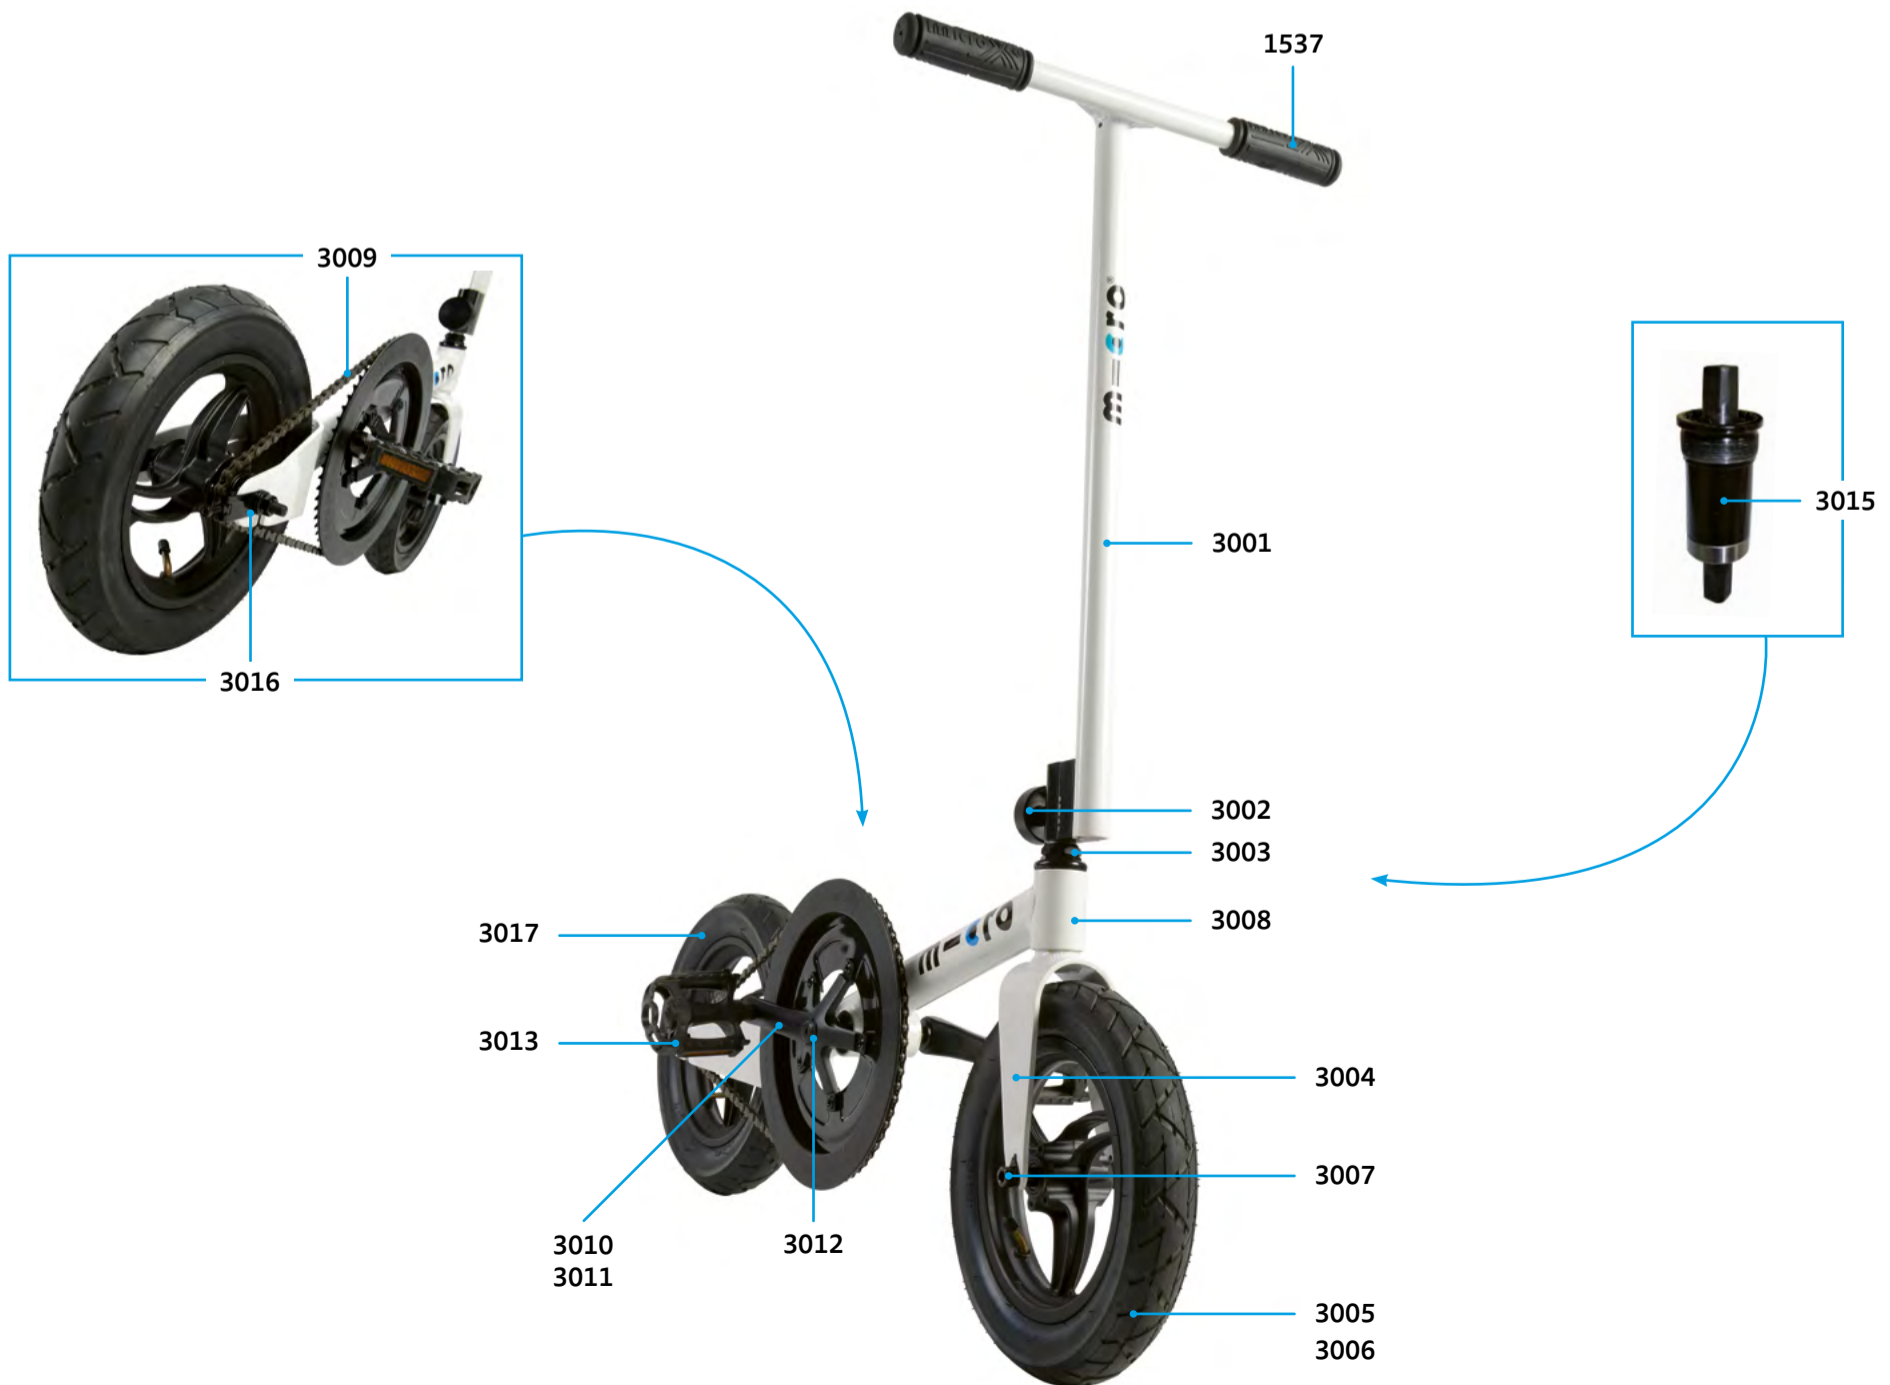

MICRO PEDALFLOW

PARTS

Article No.	Article
1537	Handles
3001	Handle Bar, White
3002	Chain Adjuster
3003	Set Of Bearings For Tube
3004	Front Fork
3005	Air Tube
3006	Front Wheel
3007	Wheel Bolt
3008	Frame
3009	Chain
3010	Crank Arm Left
3011	Crank Arm Right
3012	Crank Guide
3013	Pedales
3015	Crankset
3016	Chain Adjuster
3017	Back Wheel
3196	Handle Bar, Black
3197	Front Fork U Piece, Black
3256	Frame, Black

CB0002

MICRO PEDALFLOW
CB0001