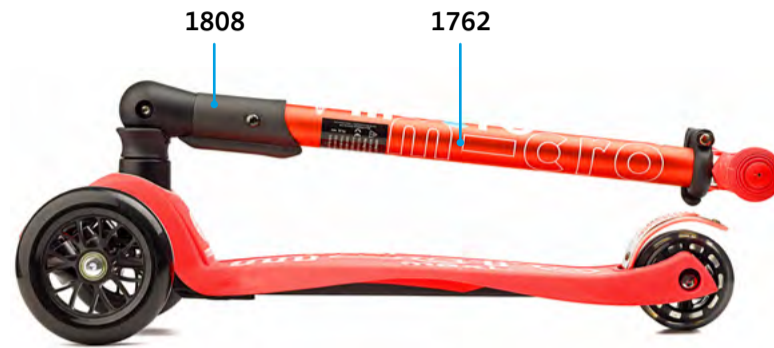

MAXI MICRO DELUXE | DELUXE FOLDABLE

PARTS

Article No.	Article
1055	Spacer Between Bearings 10.25 mm
1141	T-Bar Push Button
1143	Screws With Plate For U/B Bend
1145	Shank Right
1147	Steering Link
1227	B-Bend
1229	Axle Bolt Internal Thread, 65 mm
1236	Shank Left
1241	Screw To Deck
1344	Axle Bolt External Thread And Nut And Washer, 22 mm
1456	Quick-Acting Plastic, Black
1498	Fender, Black
1586	Bolt And Spring T-Bar
1587	Nut For Brake
1588	Screw For Brake
1618	Plastic Linkage Tube
1762	T-Bar Complete, Maxi | Foldable Coral
1808	Rivet, Foldable
1843	Deck, Shocking Pink
1837	T-Bar Complete, Shocking Pink
1849	Rubber Handles, Shocking Pink
1855	Brake Complete, Shocking Pink
4695	Axle Bolt Internal Thread, Right, 44.5 mm

ACCESSORIES

Article No.	Article
AC6003B	High Density Rubber Hand Grip, Black
AC5006B	Front Wheel Complete Blister
AC5002B	Back Wheel Complete Blister
AC1007	Single Bearing ABEC 9
AC9039B	LED Wheel Maxi Micro 120mm

MMD028

MAXI MICRO DELUXE AND FOLDABLE
MMD035