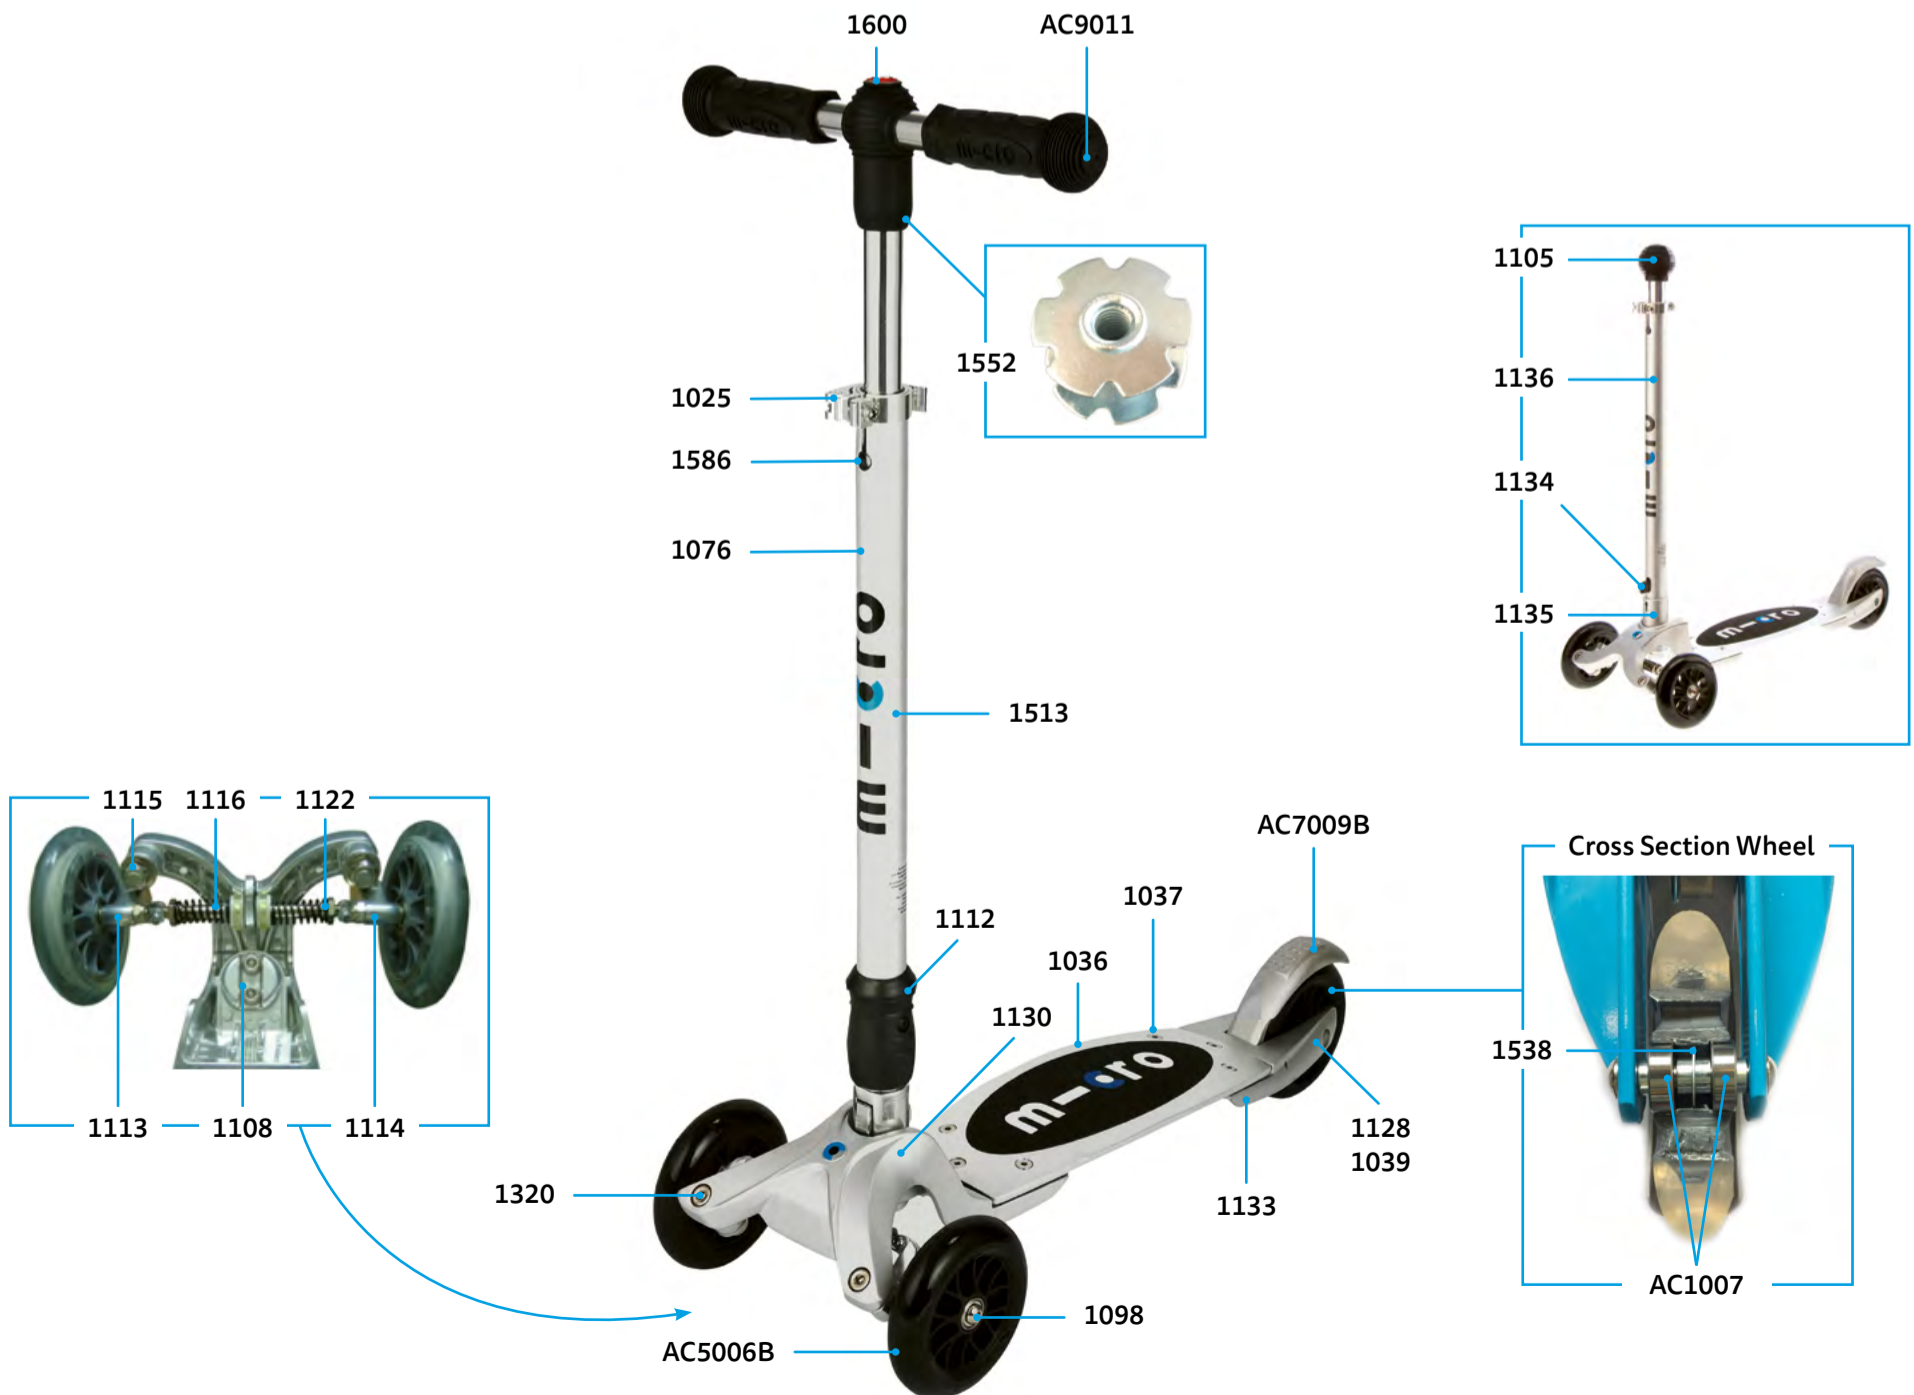

MICRO KICKBOARD COMPACT INTERCHANGEABLE

PARTS

Article No.	Article
1025	Quick-Acting Clamp, Scooter, Silver
1036	Deck And Griptape
1037	Board Fixation Plates Incl. Screws
1076	Plastic Linkage Tube
1105	Knob, Kbo, Black
1108	Axle Bolt Aexternal Thread, Washer And Spring, 25 mm
1112	Axle Bolt With Nut, 34 mm
1113	Shank Left, Kbo
1114	Shank Right, Kbo
1115	Axle Bolt With Nut And Washer, 46.5 mm
1116	Steering Parts Complete, Kbo
1128	Axle Bolt Internal Thread, 42 mm
1039	Spacer External Bearings, 3.4 mm
1122	Spring Black (Size D17xD1.8x60x10t)
1130	Front Head Complete
1131	Locking Complete
1133	Back Part And Brake, Without Wheel
1134	Push Button And Plastic With Cap Handlebar
1135	Guidance Handlebar
1136	Handlebar Complete With Knob, Silver
1137	Griptape
1160	Axle
1320	Axle Bolt, 46.5 mm
1338	T-Handlebar, Silver
1388	Brake Spring
1389	Brake Plate, Silver
1513	Handlebar Complete With Knob, Silver
1538	Spacer Between Bearings 10.3 mm
1552	Star Nut Handlebar
1586	Bolt And Spring T-Bar
1600	Swiss Cap

ACCESSORIES

Article No.	Article
AC9011	Interchangeable
AC5006B	Wheel Complete Blister
AC6003B	Handles Blister
AC7009B	Brake Complete Blister
AC1007	Single Bearing ABEC 9

MICRO KICKBOARD COMPACT INTERCHANGEABLE
KB0019