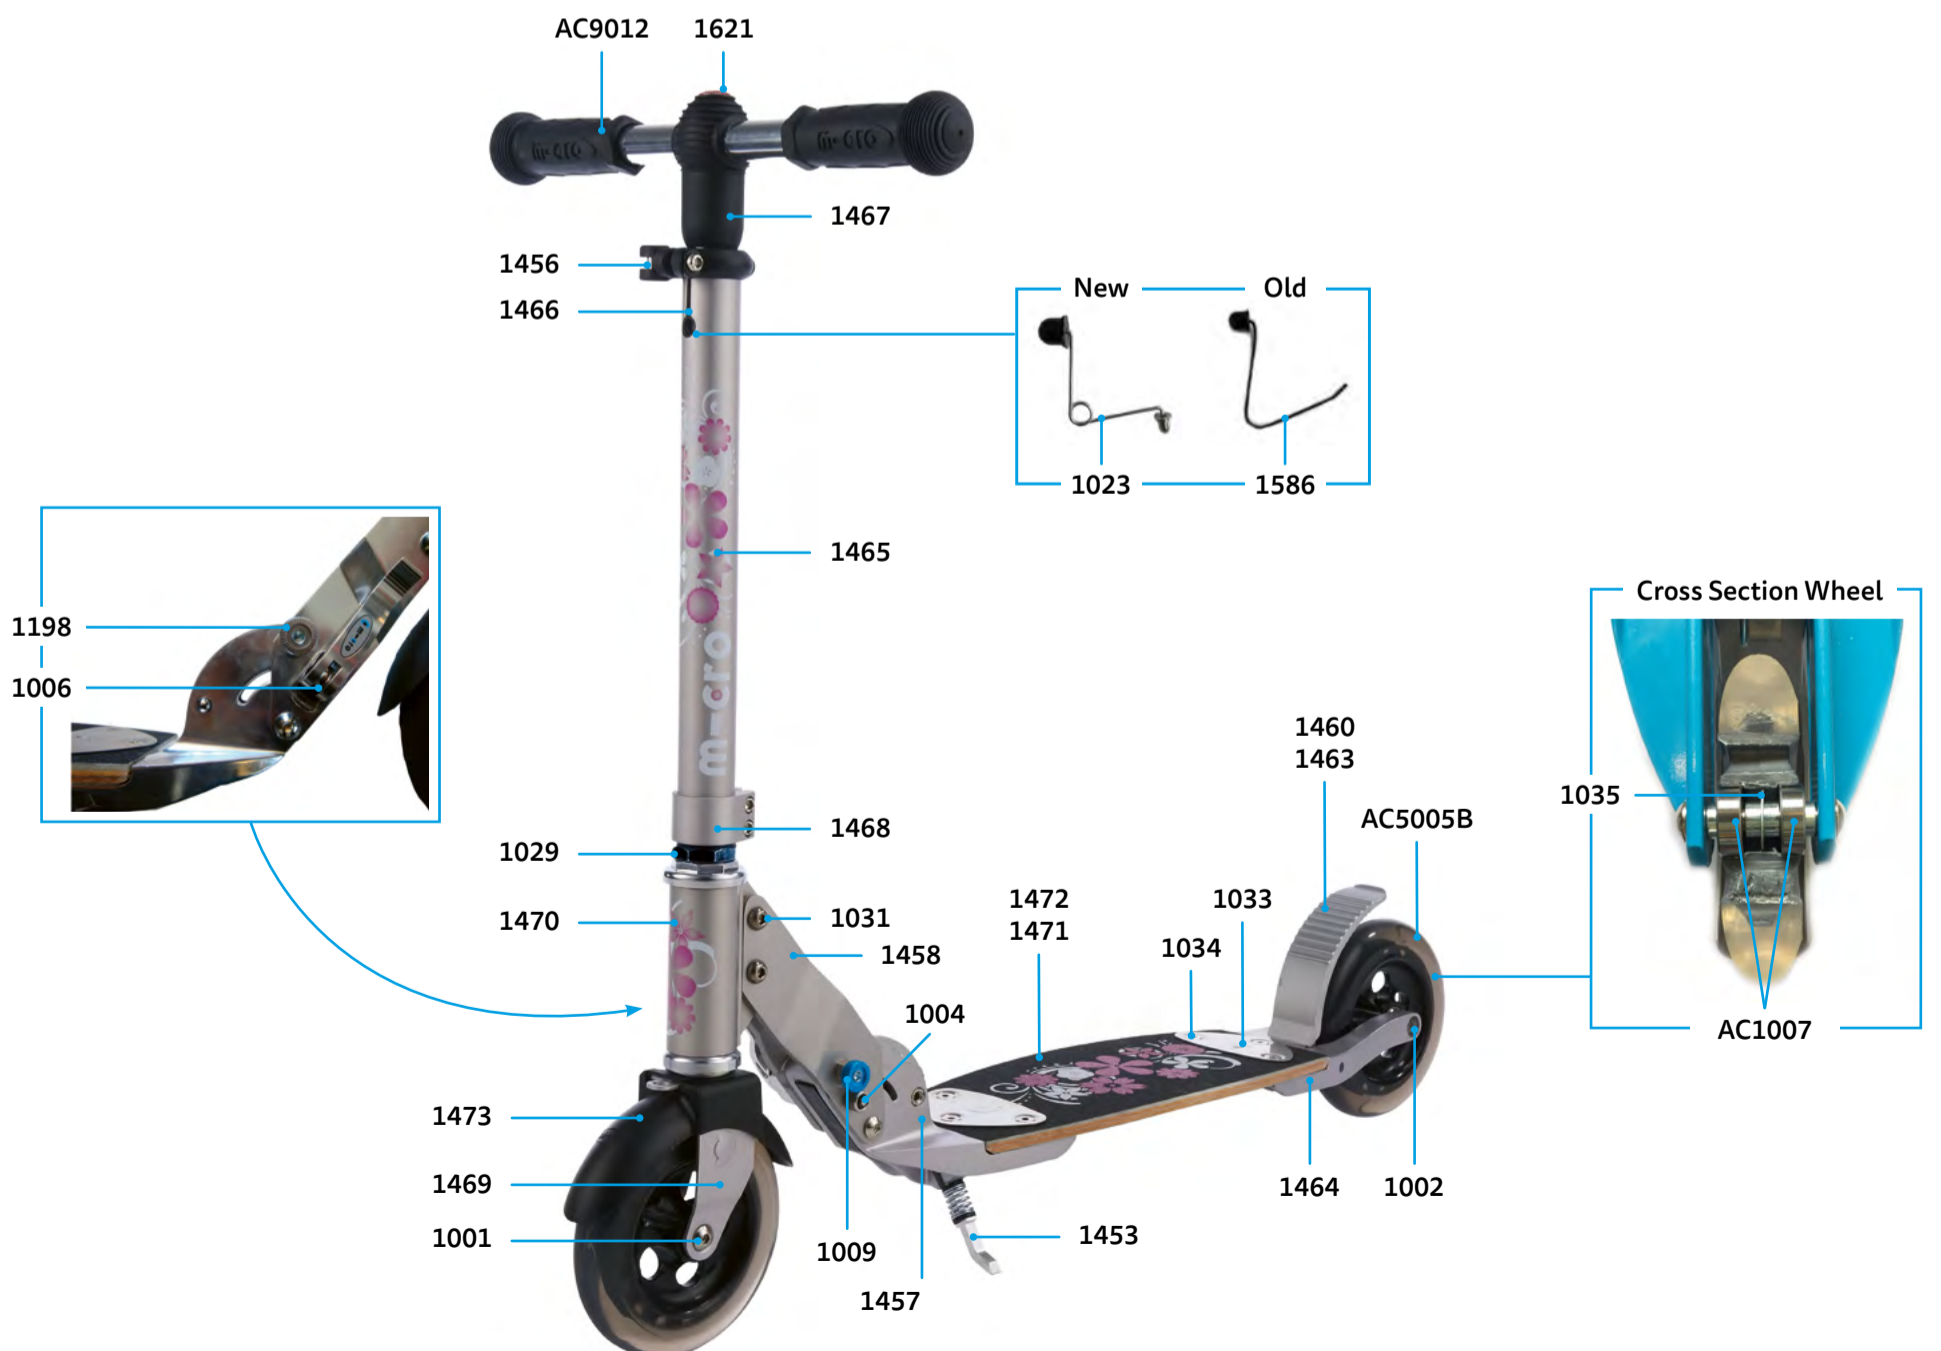

SA0107

SA0106

MICRO FLEX WITH KICKSTAND
SA0010

MICRO LADY FLEX

PARTS

Article No.	Article
1001	Axle Bolt Internal Thread, 40 mm
1002	Axle Bolt Internal Thread, 49 mm
1004	Axle Bolt internal Thread, 44 mm
1006	Locking Complete
1009	Push Button, Blue
1029	Inveter Logic Complete Set (CH)
1031	Axle Bolt Internal Thread, 19 mm
1033	Board Fixation Plates Complete, Deck
1034	Countersunk Screw, 23 mm
1035	Spacer Between Bearings 19.6 mm
1198	Push Button, Silver
1453	Kick Stand Without Screws, 200 mm
1457	Folding Block
1458	Holder Plates Left And Right
1460	Brake Plate
1461	Brake Spring
1462	Brake Bolt
1463	Brake Complete
1464	Back Part Complete No Wheel With Brake
1465	Lower T-Tube
1466	Plastic Linkage Tube
1467	T-Tube
1468	Lower Clamp
1469	Steering Fork
1470	Front Holder
1471	Deck And Griptape
1472	Griptape
1456	Quick-Acting Plastic, Black
1473	Fender
1586/1023	Bolt And Spring Handlebar
1621	Swiss Cap Small

ACCESSORIES

Article No.	Article
AC9012	Interchangeable Bar
AC5005B	Wheel Complete Blister
AC1007	Single Bearing ABEC 9

MICRO LADY FLEX
SA0100

MICRO FLEX AIR

PARTS

Article No.	Article
1004	Axle Bolt Internal Thread, 44 mm
1006	Locking Complete
1009	Push Button, Blue
1017	Plugs, Handle Bolt, Rubber Strip
1021	Plastic Linkage Tube
1022	T-Tube
1024	Multimountclip
1025	Quick-Acting Clamp, Silver
1026	Lower Clamp, Silver
1031	Axle Bolt Internal Thread, 19 mm
1033	Board Fixation Plates Complete, Deck
6194	Countersunk Screw, 29 mm
1179	Axle Bolt Internal Thread, 43 mm
1198	Push Button, Silver
1321	Axle Bolt Internal Thread, 55 mm
1327	Spacer
1329	Brake Plate, 200 mm, Silver
1330	Rear End With Brake, 200 mm
1341	Griptape
1453	Kick Stand Without Screws, 200 mm
1495	Air Tube
1538	Spacer Between Bearings 10.3 mm
1586/1023	Bolt And Spring T-Bar
1652	Width Nut, 200 mm, Black
4604	Inveter Logic Complete Set (CH)
4661	Fender, Black