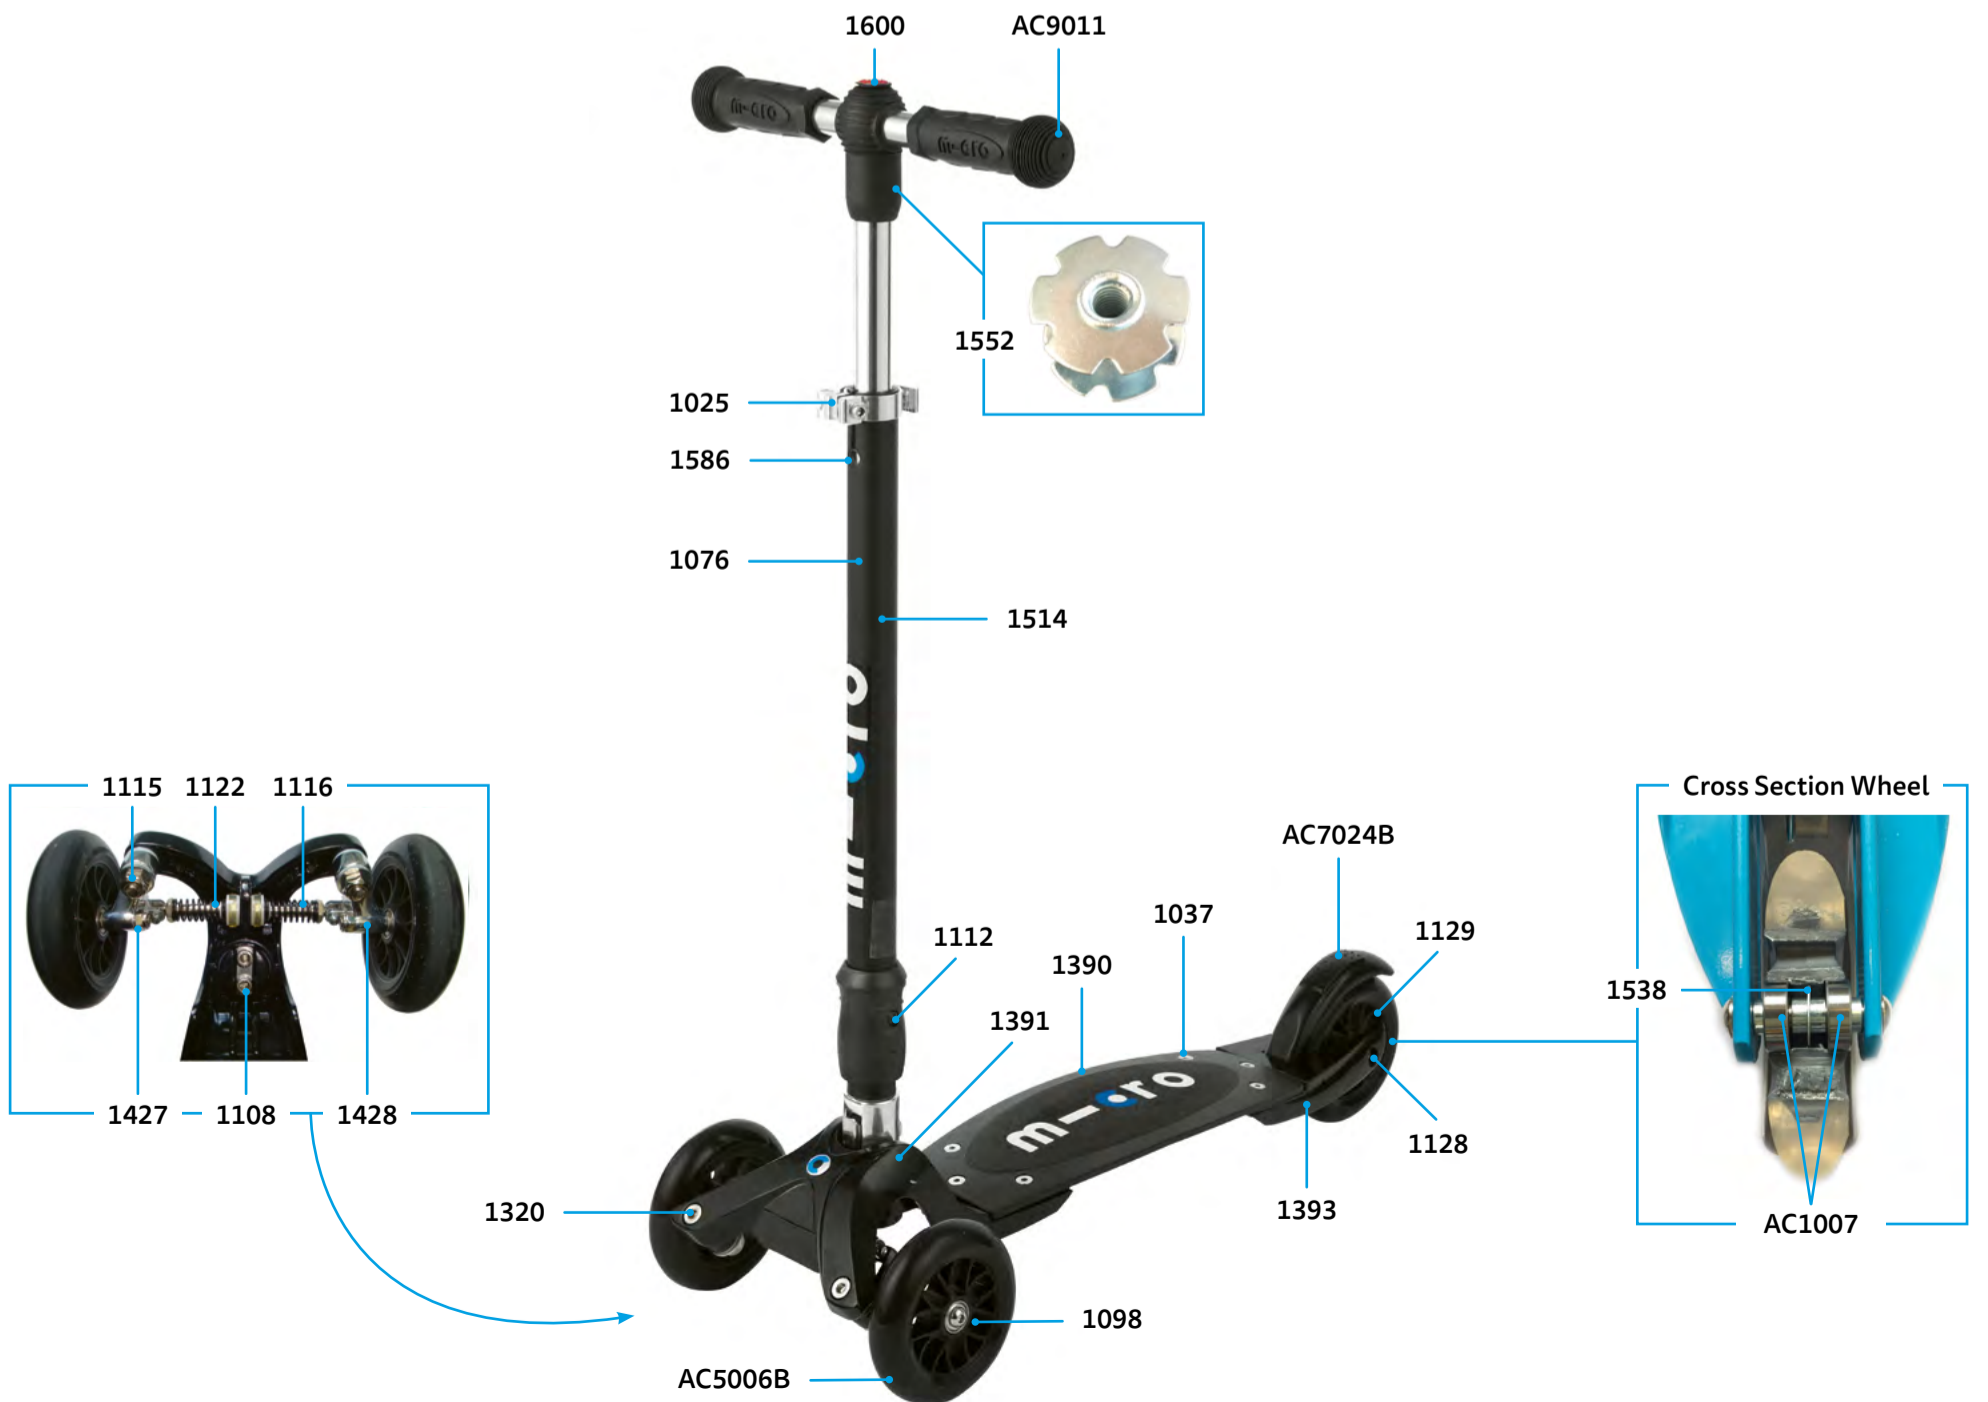

MICRO KICKBOARD COMPACT T-BAR

PARTS

Article No.	Article
1025	Quick-Acting Clamp, Silver
1037	Board Fixation Plates Complete, Alu Deck
1069	Tube For Handle Grip
1076	Plastic Linkage Tube
1108	Axle Bolt External Thread, Washer And Spring , 25 mm
1112	Axle Bolt With Nut, 34 mm
1115	Axle Bolt With Nut And Washer, 46.5 mm
1116	Steering Parts Complete
1122	Spring Black (Size D17xD1.8x60x10t)
1128	Axle Bolt Internal Thread, 42 mm
1129	Spacer External Bearings 3.4 mm
1131	Brake Bolt
1134	Push-Button And Plastic With Cap Handle Bar
1137	Griptape
1320	Axle Bolt, 46.5 mm
1342	T-Bar Complete, Black
1388	Brake Spring
1389	Brake Plate, Silver
1390	Deck And Griptape, Black
1391	Head Front, Black
1393	Back Part Compleet No Wheel With Brake, Black
1394	Guidance Handlebar
1411	Holder For Handgrip
1427	Shank Left, Black
1428	Shank Right, Black
1514	Handlebar Complete With Knob, Black
1538	Spacer Between Bearings 10.3 mm
1552	Star Nut Handlebar
1586	Bolt And Spring T-Bar
1600	Cap (Swiss Design Logo)

ACCESSORIES

Article No.	Article
AC6003B	High Density Rubber Hand Grip
AC9011	Interchangeable
AC5006B	Wheel Complete Blister
AC7024B	Brake Complete Blister
AC1007	Single Bearing ABEC 9

MICRO KICKBOARD COMPACT T-BAR
KB0020