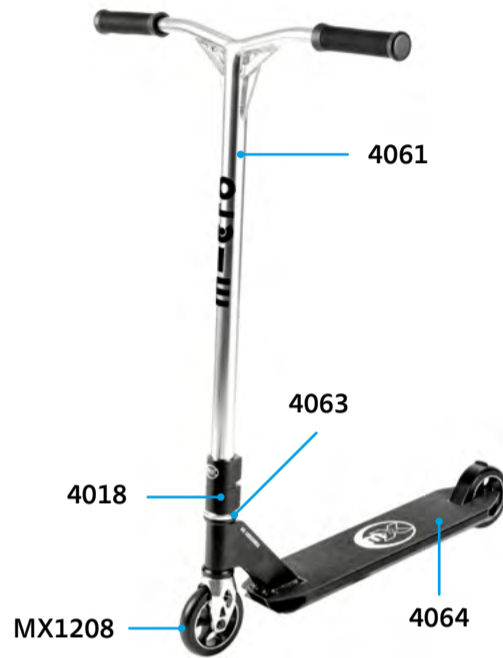

MICRO CROSSNECK 2.0

PARTS

Article No.	Article	Info
4017	Headset Black	
4018	SCS Compressions System, Black	
4020	Steering Fork	
4021	Axle Front	
4023	Brake Plate Complete, Black	
4024	Axle Back	
4025	Spacer (Outside) Back Wheel	
4027	Plugs For Handels	set
4030	Handels	set
4056	SCS Compressions System, Gold	
4057	One piece bar, Black	
4058	Deck With Griptape, Gold	
4059	Griptape	
4061	One Piece Bar, Silver	110 mm
4063	Headset Silver	
4064	Deck With Griptape, Black	

ACCESSORIES

Article No.	Article	Info
AC1007	Single Bearing ABEC 9	
MX1201	Wheel Black / Purple	110 mm
MX1202	Wheel Black / Blue	110 mm
MX1203	Wheel Black	110 mm
MX1206	Wheel Black / Chrome	110 mm
MX1207	Wheel Chrome / Red	110 mm
MX1208	Wheel Black	110 mm
MX1214	Wheel Gold	110 mm
MX4010	Pegs	From 2015

SA0149

MICRO CROSSNECK 2.0
SA0148