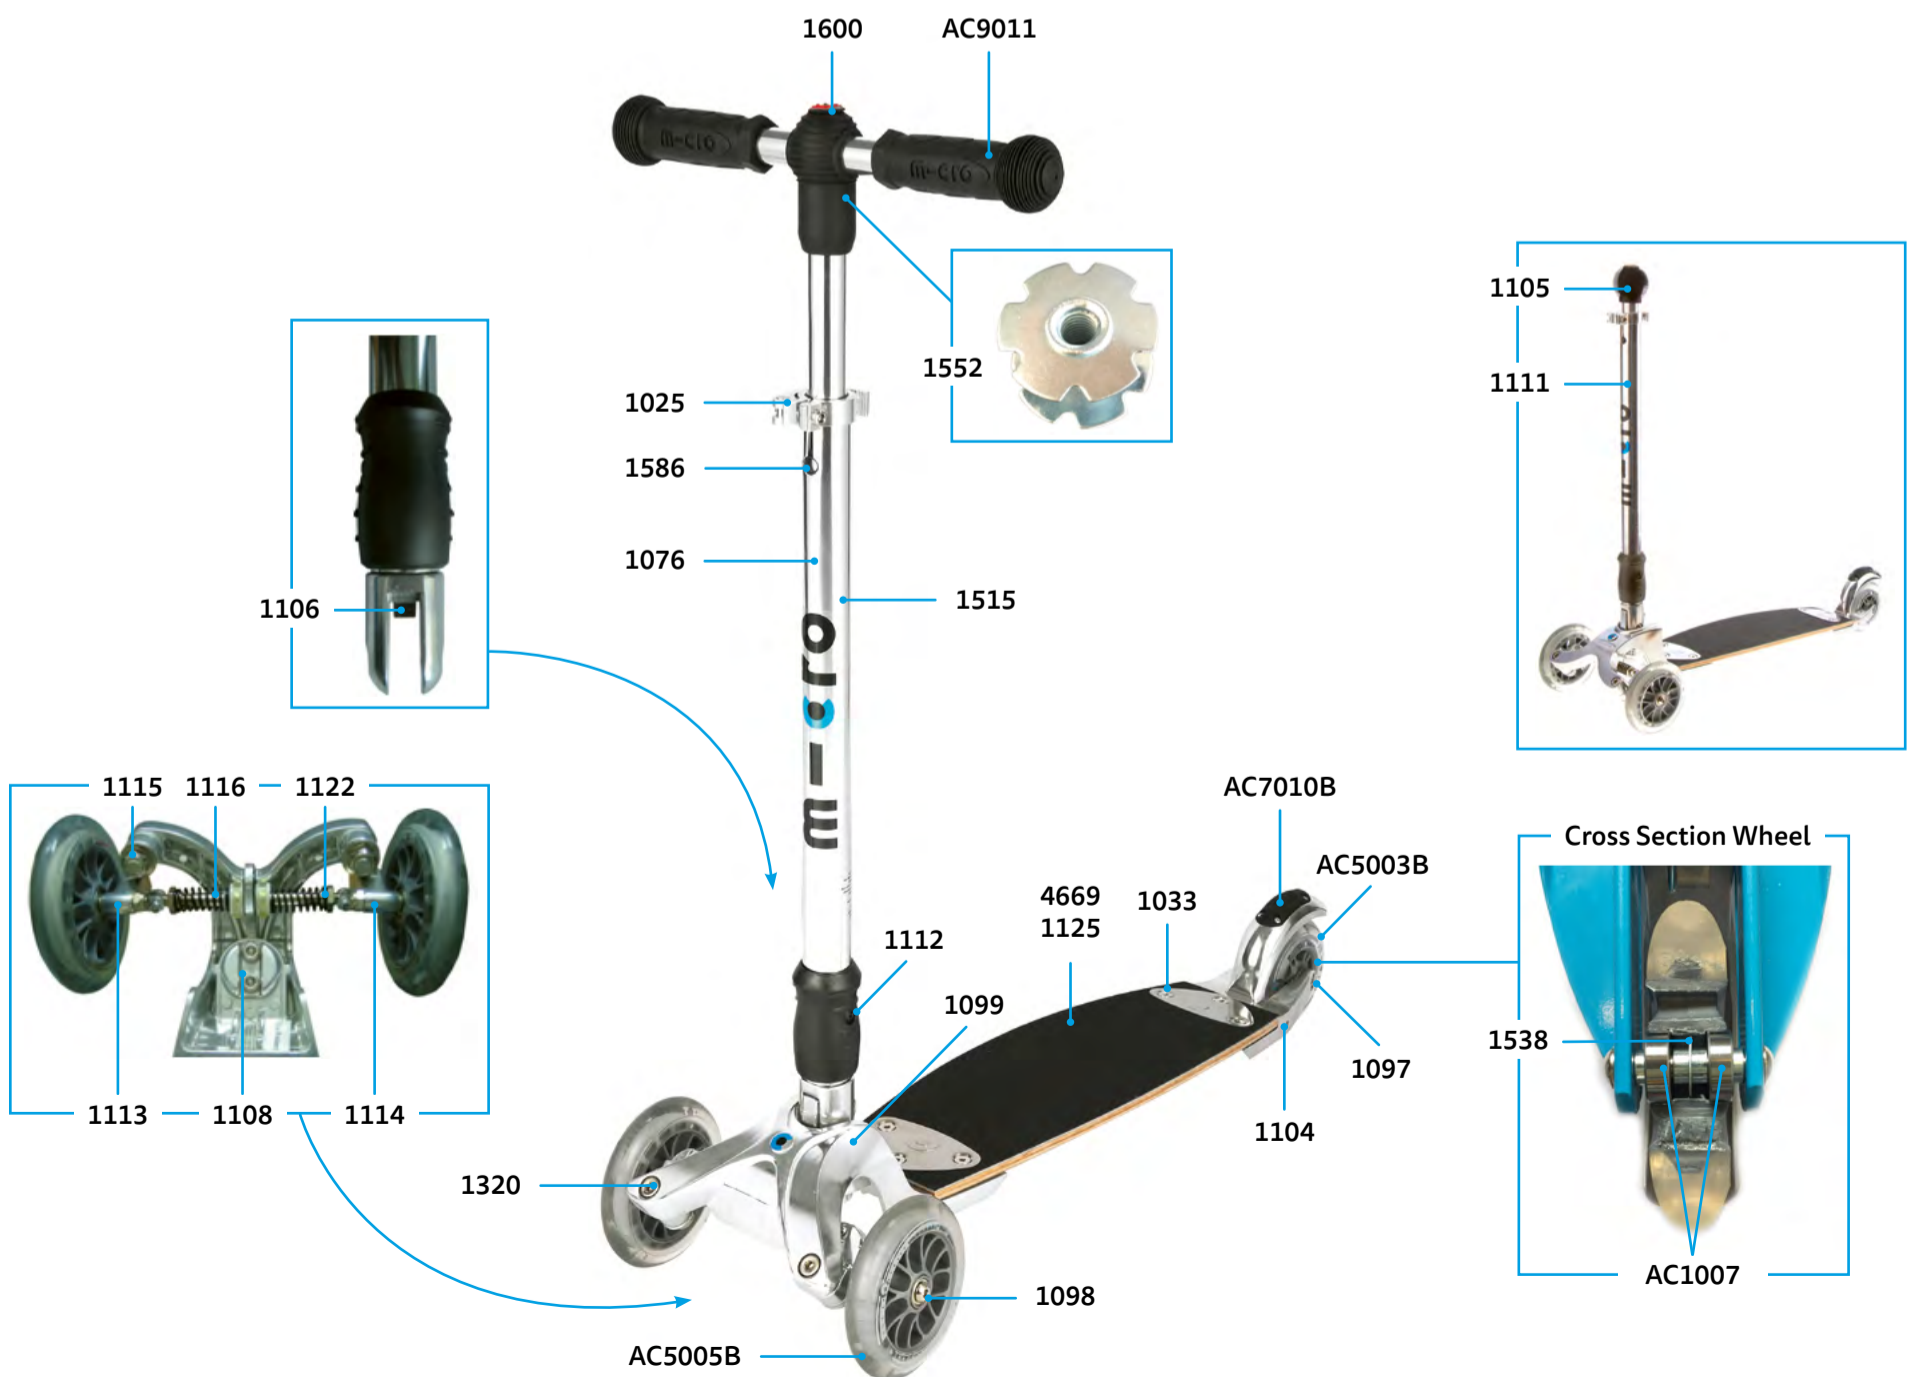

MICRO KICKBOARD ORIGINAL INTERCHANGEABLE

PARTS

Article No.	Article
1025	Quick-Acting Clamp, Silver
1033	Board Fixation Plates Complete, Deck
1076	Plastic Linkage Tube
1097	Axle Bolt With Nut, 36 mm
1098	Axle Bolt With Nut, 57 mm
1099	Head Front Complete
1100	Brake Plate
1101	Brake Spring
1102	Brake Bolt
1104	Back Part Complete No Wheel With Brake
1105	Knob, Black
1106	Bolt Folding Mechanism
1108	Axle Bolt External Thread, Washer And Spring , 25 mm
1111	Handle Bar Complete
1112	Axle Bolt With Nut, 34 mm
1113	Shank Left
1114	Shank Right
1115	Axle Bolt With Nut And Washer, 46.5 mm
1116	Steering Parts Complete
1122	Spring, Black (size D17xD1.8x60x10t)
1125	Deck And Griptape
1126	Griptape
1160	Axle
1320	Axle Bolt, 46.5 mm
1424	T-Handlebar, Silver
1515	Handlebar And Knob, Silver
1538	Spacer Between Bearings 10.3 mm
1552	Star Nut Handlebar
1586	Bolt And Spring T-Bar
1600	Cap (Swiss Design Logo)
4669	Deck & Griptape, Kbo New Version 2019 For Original

ACCESSORIES

Article No.	Article
AC9011	Interchangeable
AC5003B	Back Wheel Complete Blister
AC5005B	Front Wheel Complete Blister
AC6003B	Handle Blister
AC7010B	Brake Complete Blister