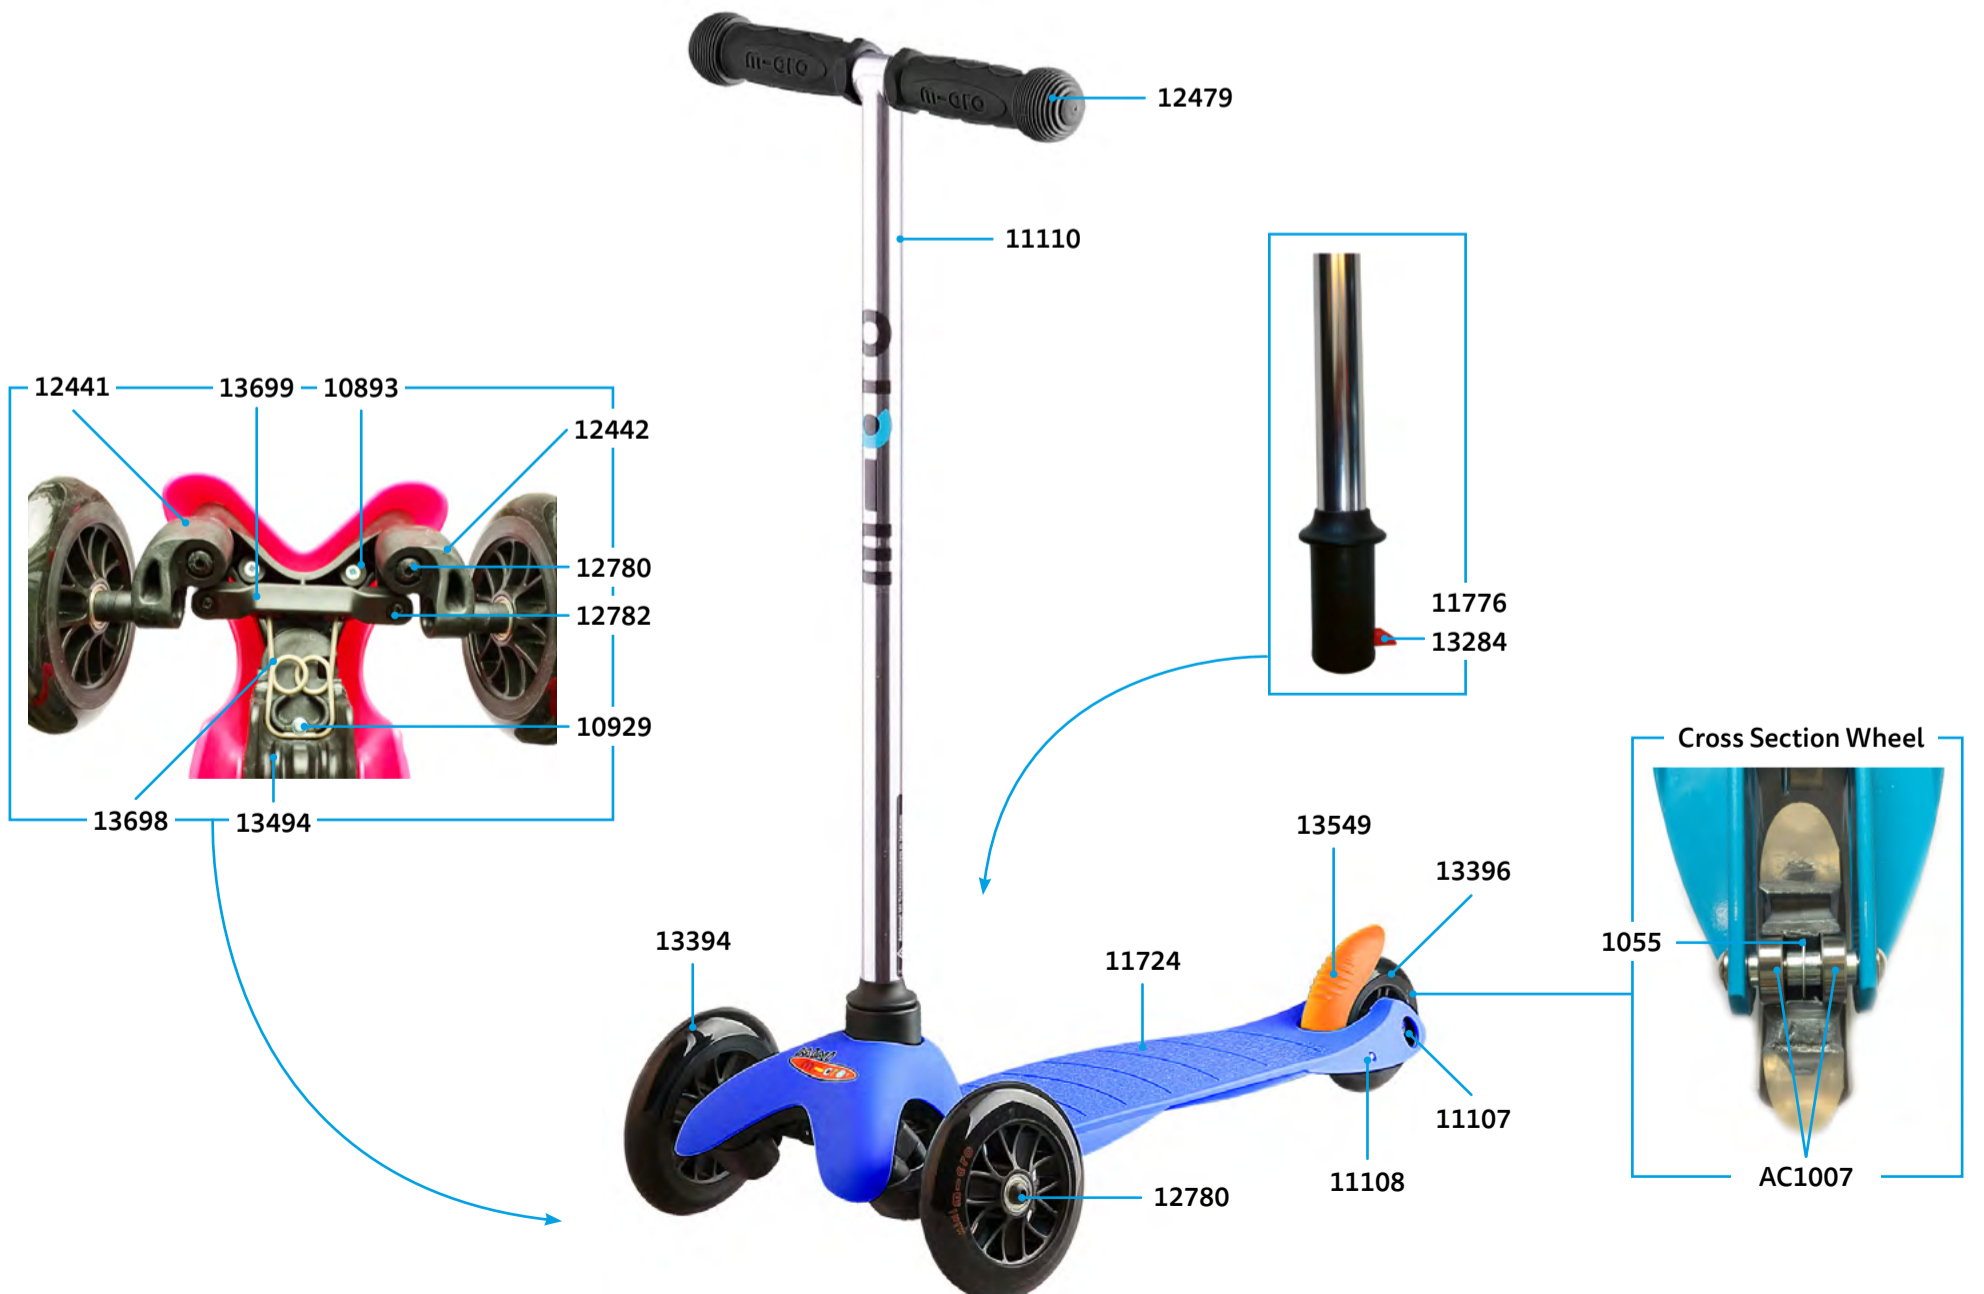

ACCESSORIES

Article No.	Article
AC1007	Single Bearing ABEC 9

COLOURS

Article No. And Colour	Deck	T-Bar Complete	Brake	Wheel (Front)	Grip Left	Grip Right
MM0054 Sporty Neon Blue/Pink	11152	11689	13550	13394	1289	1358
MM0055 Sporty Neon Orange/Pink	10922	11687	13550	13394	1358	1288
MM0079 Sporty Blue	11724	11110	13549	13394	1068	1068
MM0080 Sporty Pink	11725	11110	13549	13394	1068	1068
MM0109 Sporty Orange	10922	11110	13549	13394	1068	1068
MM0110 Sporty Green	10923	12356	13549	13394	1276	1276
MM0111 Sporty Red	10924	12357	13549	13394	1277	1277
MM0112 Sporty Yellow	10925	12354	13549	13394	1278	1278
MM0113 Sporty Aqua	10926	12355	13549	13394	1289	1289
MM0134 Sporty Candy Blue	12663	12673	13555	13394	1414	1414
MM0135 Sporty Candy Pink	12664	12672	13554	13394	1358	1358
MM0136 Sporty Candy lilac	12665	12674	13556	13394	1285	1285
MM0222 Sporty Lollipop Red	10924	13381	13552	13387	1278	1278
MM0223 Sporty Lollipop Green	10923	13380	13551	13393	1277	1277
MM0224 Sporty Lollipop Yellow	11678	13382	13553	13386	1276	1276

MINI MICRO SPORTY (GERMANY)
MM0079