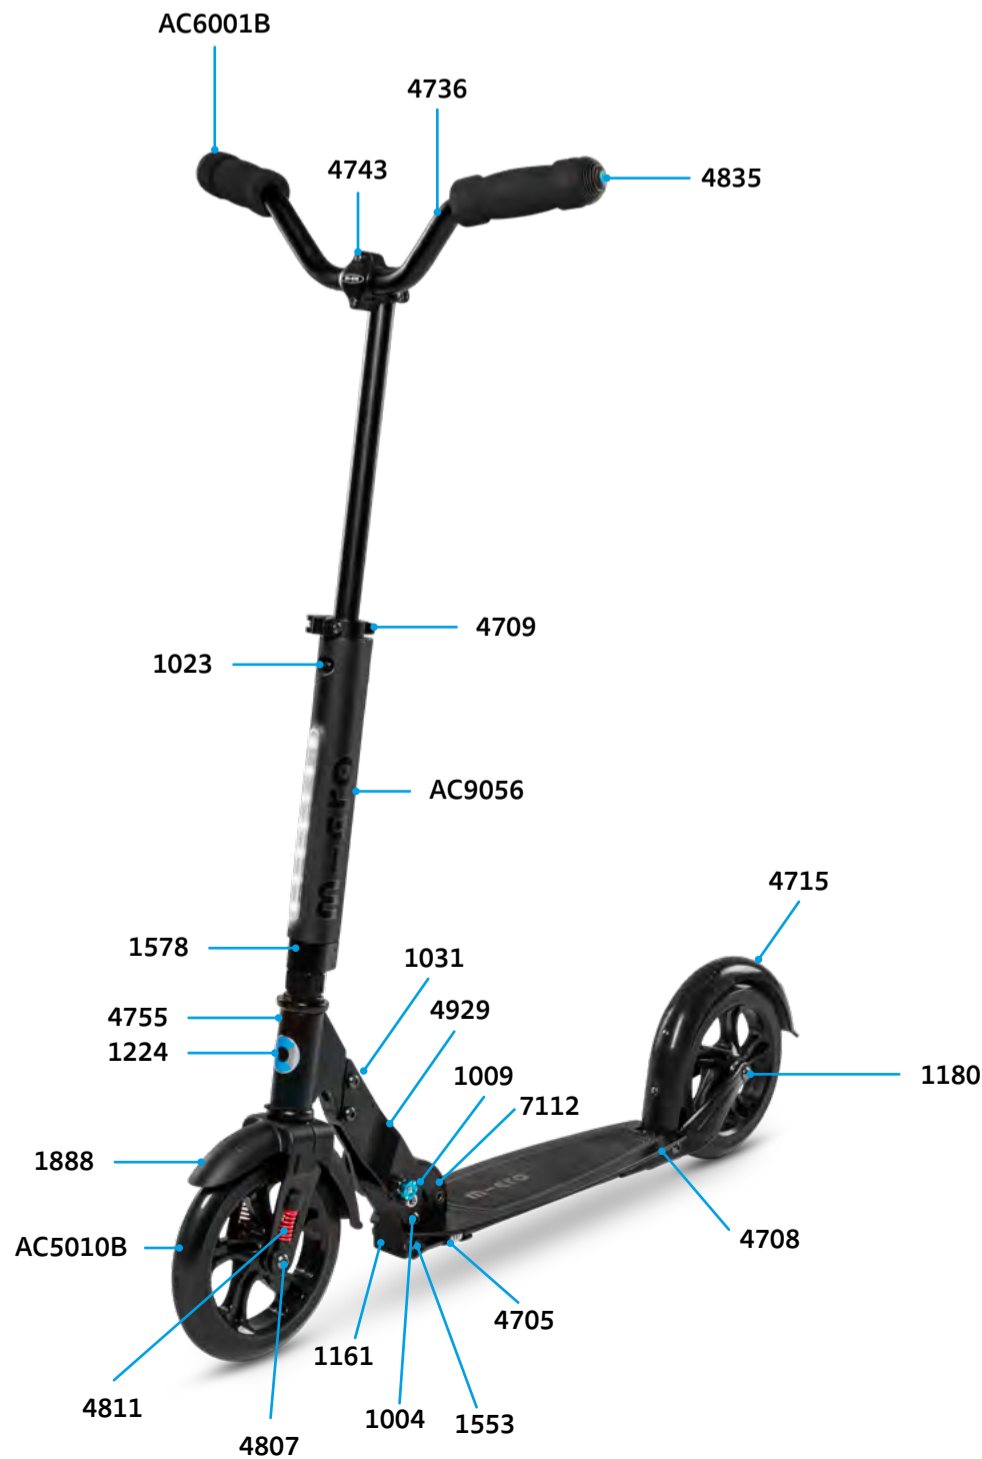

MICRO METROPOLITAN / DELUXE

PARTS

Article No.	Article
1004	Axle Bolt Internal Thread, 44 mm
1009	Blue Pushbutton
1023	Spring And Pushbutton
1031	Axle Bolt Internal Thread, 19 mm
1161	Axle Bolt External Thread, 10.5 mm
1180	Rear Axle Bolt Internal Thread, 62mm Metropolitan
1224	Front Holder Black
1553	Axle Bolt External Thread, 21.5mm
1578	Lower Clamp, 200 mm, Black Matt
1888	Front Fender
4705	Kickstand Black
4708	Griptape
4709	Quick Active Clamp Black
4715	Foot Brake Complete Metropolitan
4736	T-Bar Metropolitan Complete
4743	Holder For Handgrip / Holder For Handlebar
4744	Folding Quick Release - Black
4755	Headset Metropolitan Und Metrop Deluxe
4807	Font Axle Bolt Internal Thread, 64mm
4810	Handbrake System Complete
4811	Front Fork With Suspension
4919	Disk (Brake)
4922	Rear Axle Bolt Internal Thread, 74mm Metropolitan Deluxe
4929	Holder Plates Left & Right Metropolitan
4834	Disk Brake Set Complete
4835	Handlebar End Caps
7112	Folding Block

ACCESSORIES

Article No.	Article
AC5010B	Wheel Black 200mm Metropolitan
AC6001B	High Density Foam Hand Grip
AC9056	Tube Light
4895	Wheel Black 200mm Metropolitan Deluxe
AC5016B	Wheel Black 200mm Metropolitan Deluxe box