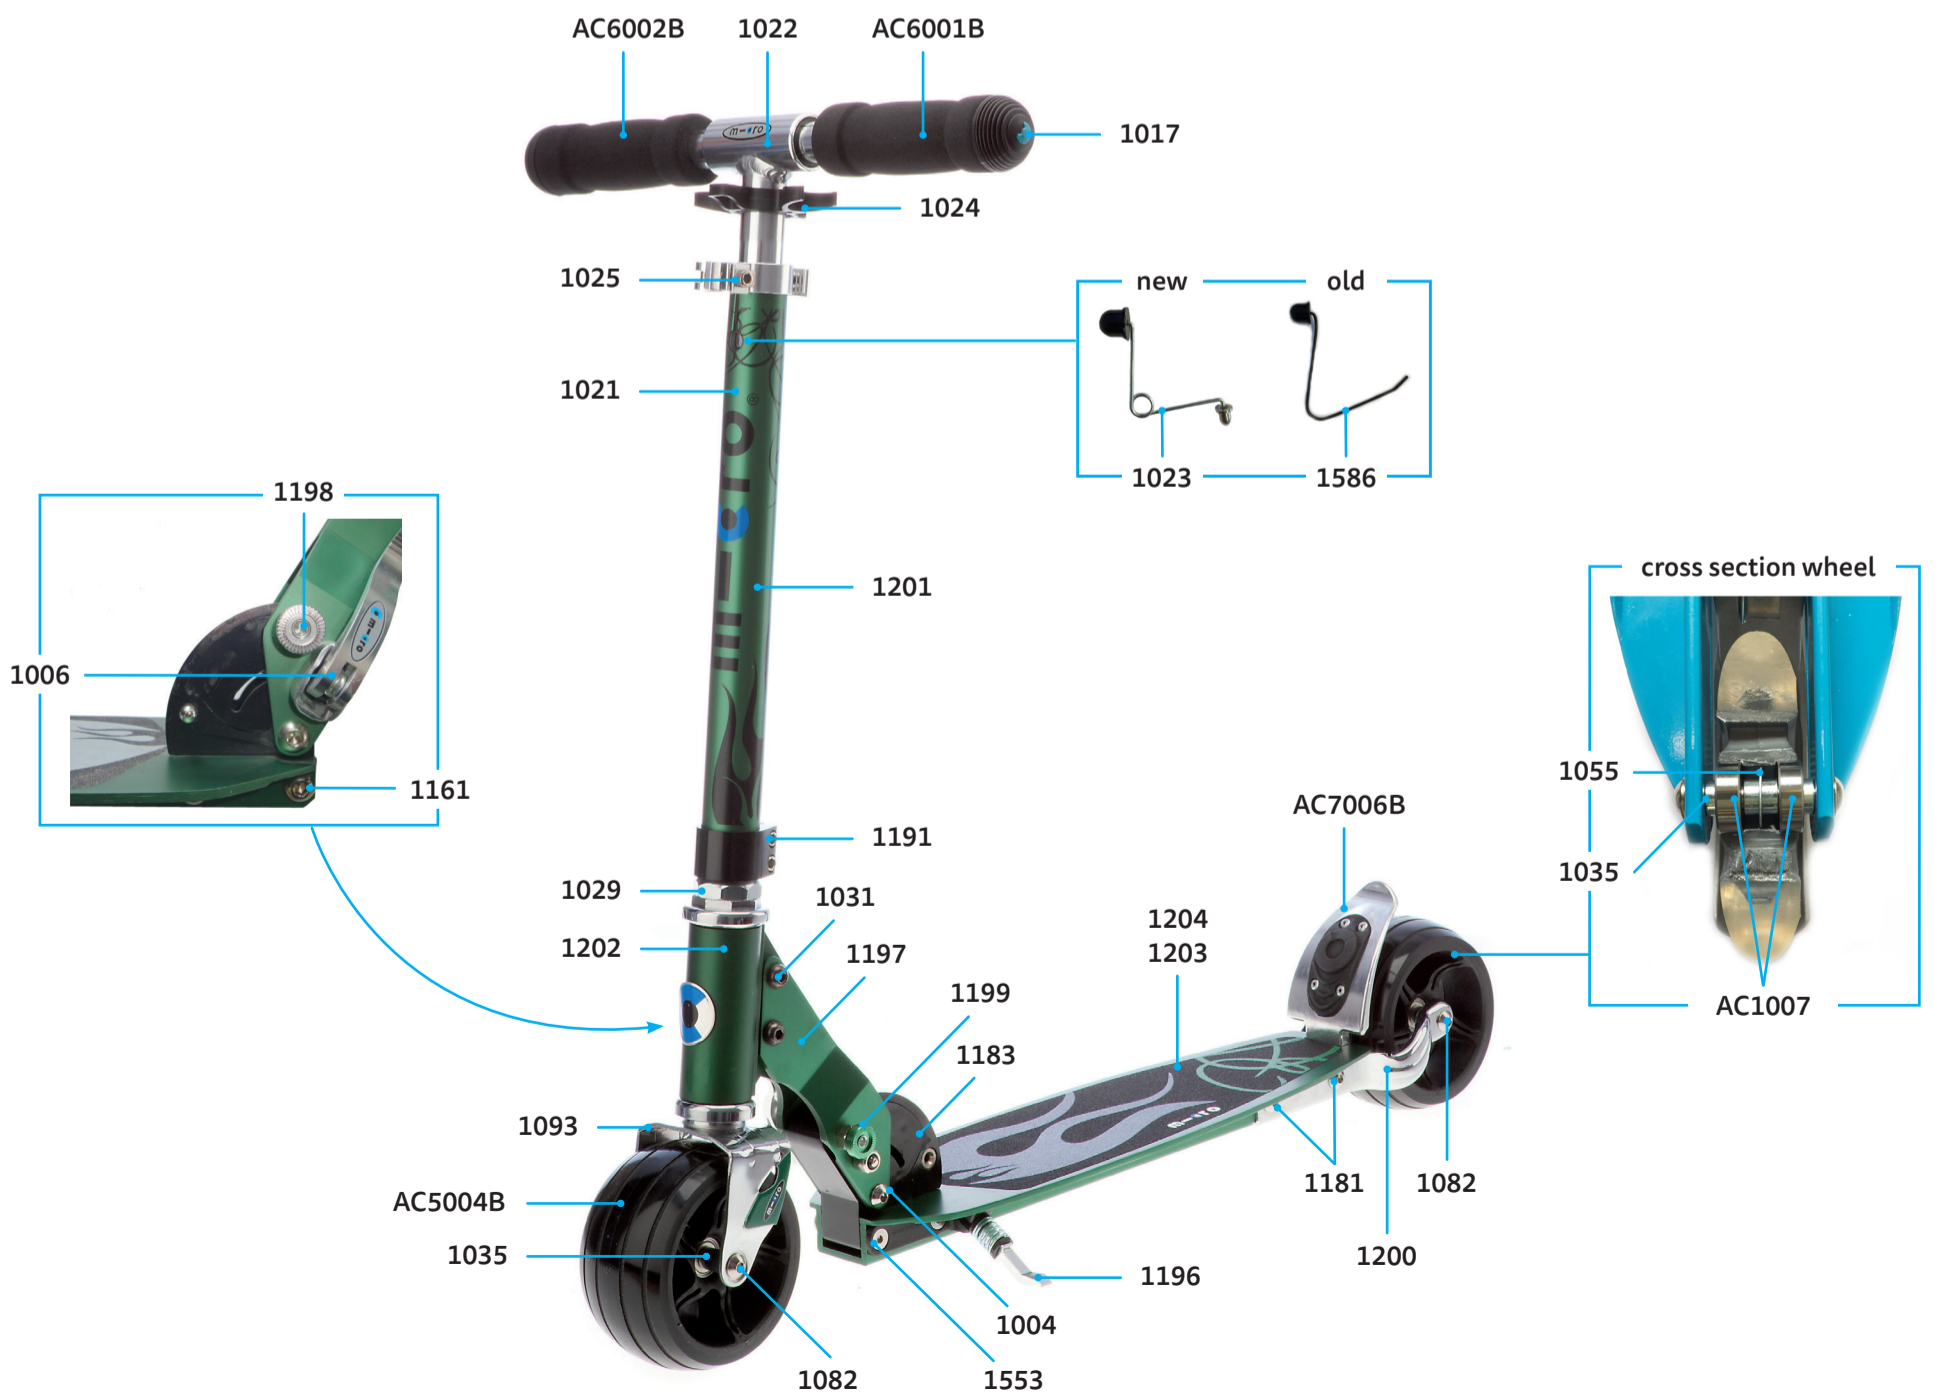

MICRO ROCKET

PARTS

article no.	article
1004	axle bolt internal thread, 44 mm
1006	locking complete
1017	plugs, handle bolt, rubber strip
1021	plastic linkage tube
1022	t-tube
1024	multimountclip
1025	quick-acting clamp, Silver
1029	inverter logic complete
1031	axle bolt internal thread, 19 mm
1035	spacer between bearings 19.6 mm
1055	spacer between bearings 10.25 mm
1082	axle bolt internal thread, 70 mm
1086	brake plate
1087	brake spring
1093	steering fork
1161	axle bolt external thread, 10.5 mm
1181	axle bolt internal thread, 47.5 mm
1183	folding block, Black
1191	lower clamp, Black
1196	kick stand with screws
1197	holder plates left and right
1198	push button, Silver
1199	push button, Green
1200	fastening elements wheel back
1201	lower t-tube
1202	front holder, Green
1203	deck and griptape, Green
1204	griptape
1208	brake bolt
1553	axle bolt external thread, 21.5 mm
1586/1023	bolt and spring t-bar

ACCESSORIES

article no.	article
AC6001B	high density foam hand grip
AC6002B	complete handgrip, tube plug, shockcord
AC5004B	wheel complete Blister
AC7006B	brake complete Blister
AC1007	single bearing ABEC 9

COLOURS

article no. and colour	holder plater left and right	lower t-tube	deck and griptape	griptape	front holder
■ SA0143 Blue Sky	1663	1664	1666	1667	1665
■ SA0048 Black	1864	1866	1863	1667	1865

SA0038

MICRO ROCKET
SA0032