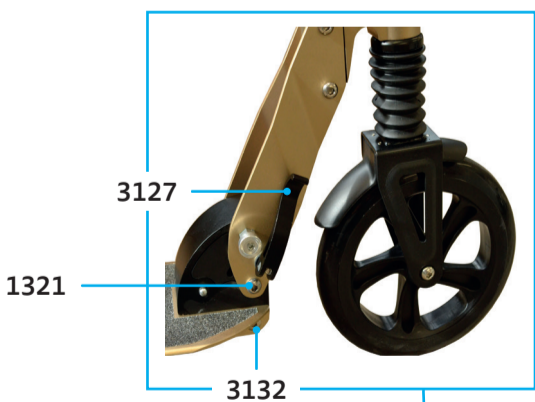

MICRO SUSPENSION

PARTS

article no.	article
1017	tube plug with shockcord
3099	handle bar cap with screws
3100	handle bar
3101	bar with spring and bolt
3102	plastic linkage tube
3103	quick-acting clamp
3104	lower t-tube
3105	lower clamp
3106	complete headset
3107	steering head
3108	round socket head cap, rebound washer
3109	dust protection
3111	steering fork complete
3112	fender front wheel
3113	axle
3114	holder plates left and right
3115	bolt for holder plates
3116	push button, Silver
3117	folding block
3118	back axle
3122	brake plate
3124	axle
3125	axle back wheel
3127	quick release
3128	kickstand with two screws
3129	deck with griptape
3130	spring complete
3131	back part with brake no wheel
3132	step screw
3133	brake pin
3134	griptape
3135	bolt and spring t-bar

article no.	article
3198	brake spring
3218	deck with griptape
3219	griptape
3220	holder plates (left) | holderplates (right)
3221	steering head Black
3222	lower tube

ACCESSORIES

article no.	article
AC6001B	high density foam hand grip
AC5010B	wheel complete Blister

SA0156

MICRO SUSPENSION
SA0065