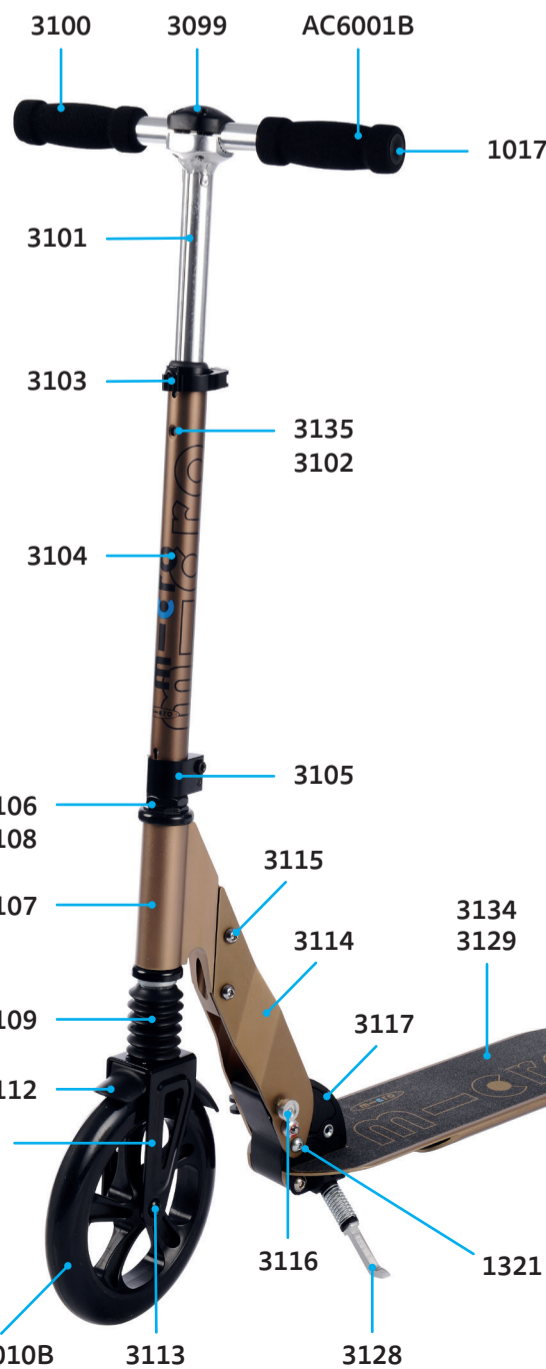

MICRO SUSPENSION

PARTS

article no.	article
1017	tube plug with shockcord
3099	handle bar cap with screws
3100	handle bar
3101	bar with spring and bolt
3102	plastic linkage tube
3103	quick-acting clamp
3104	lower t-tube
3105	lower clamp
3106	complete headset
3107	steering head
3108	round socket head cap, rebound washer
3109	dust protection
3111	steering fork complete
3112	fender front wheel
3113	axle
3114	holder plates left and right
3115	bolt for holder plates
3116	push button, Silver
3117	folding block
3118	back axle
3122	brake plate
3124	axle
3125	axle back wheel
3127	quick release
3128	kickstand with two screws
3129	deck with griptape
3130	spring complete
3131	back part with brake no wheel
3132	step screw
3133	brake pin
3134	griptape
3135	bolt and spring t-bar

article no.	article
3198	brake spring
3218	deck with griptape
3219	griptape
3220	holder plates (left) | holderplates (right)
3221	steering head Black
3222	lower tube

ACCESSORIES

article no.	article
AC6001B	high density foam hand grip
AC5010B	wheel complete Blister

SA0156

MICRO SUSPENSION
SA0065