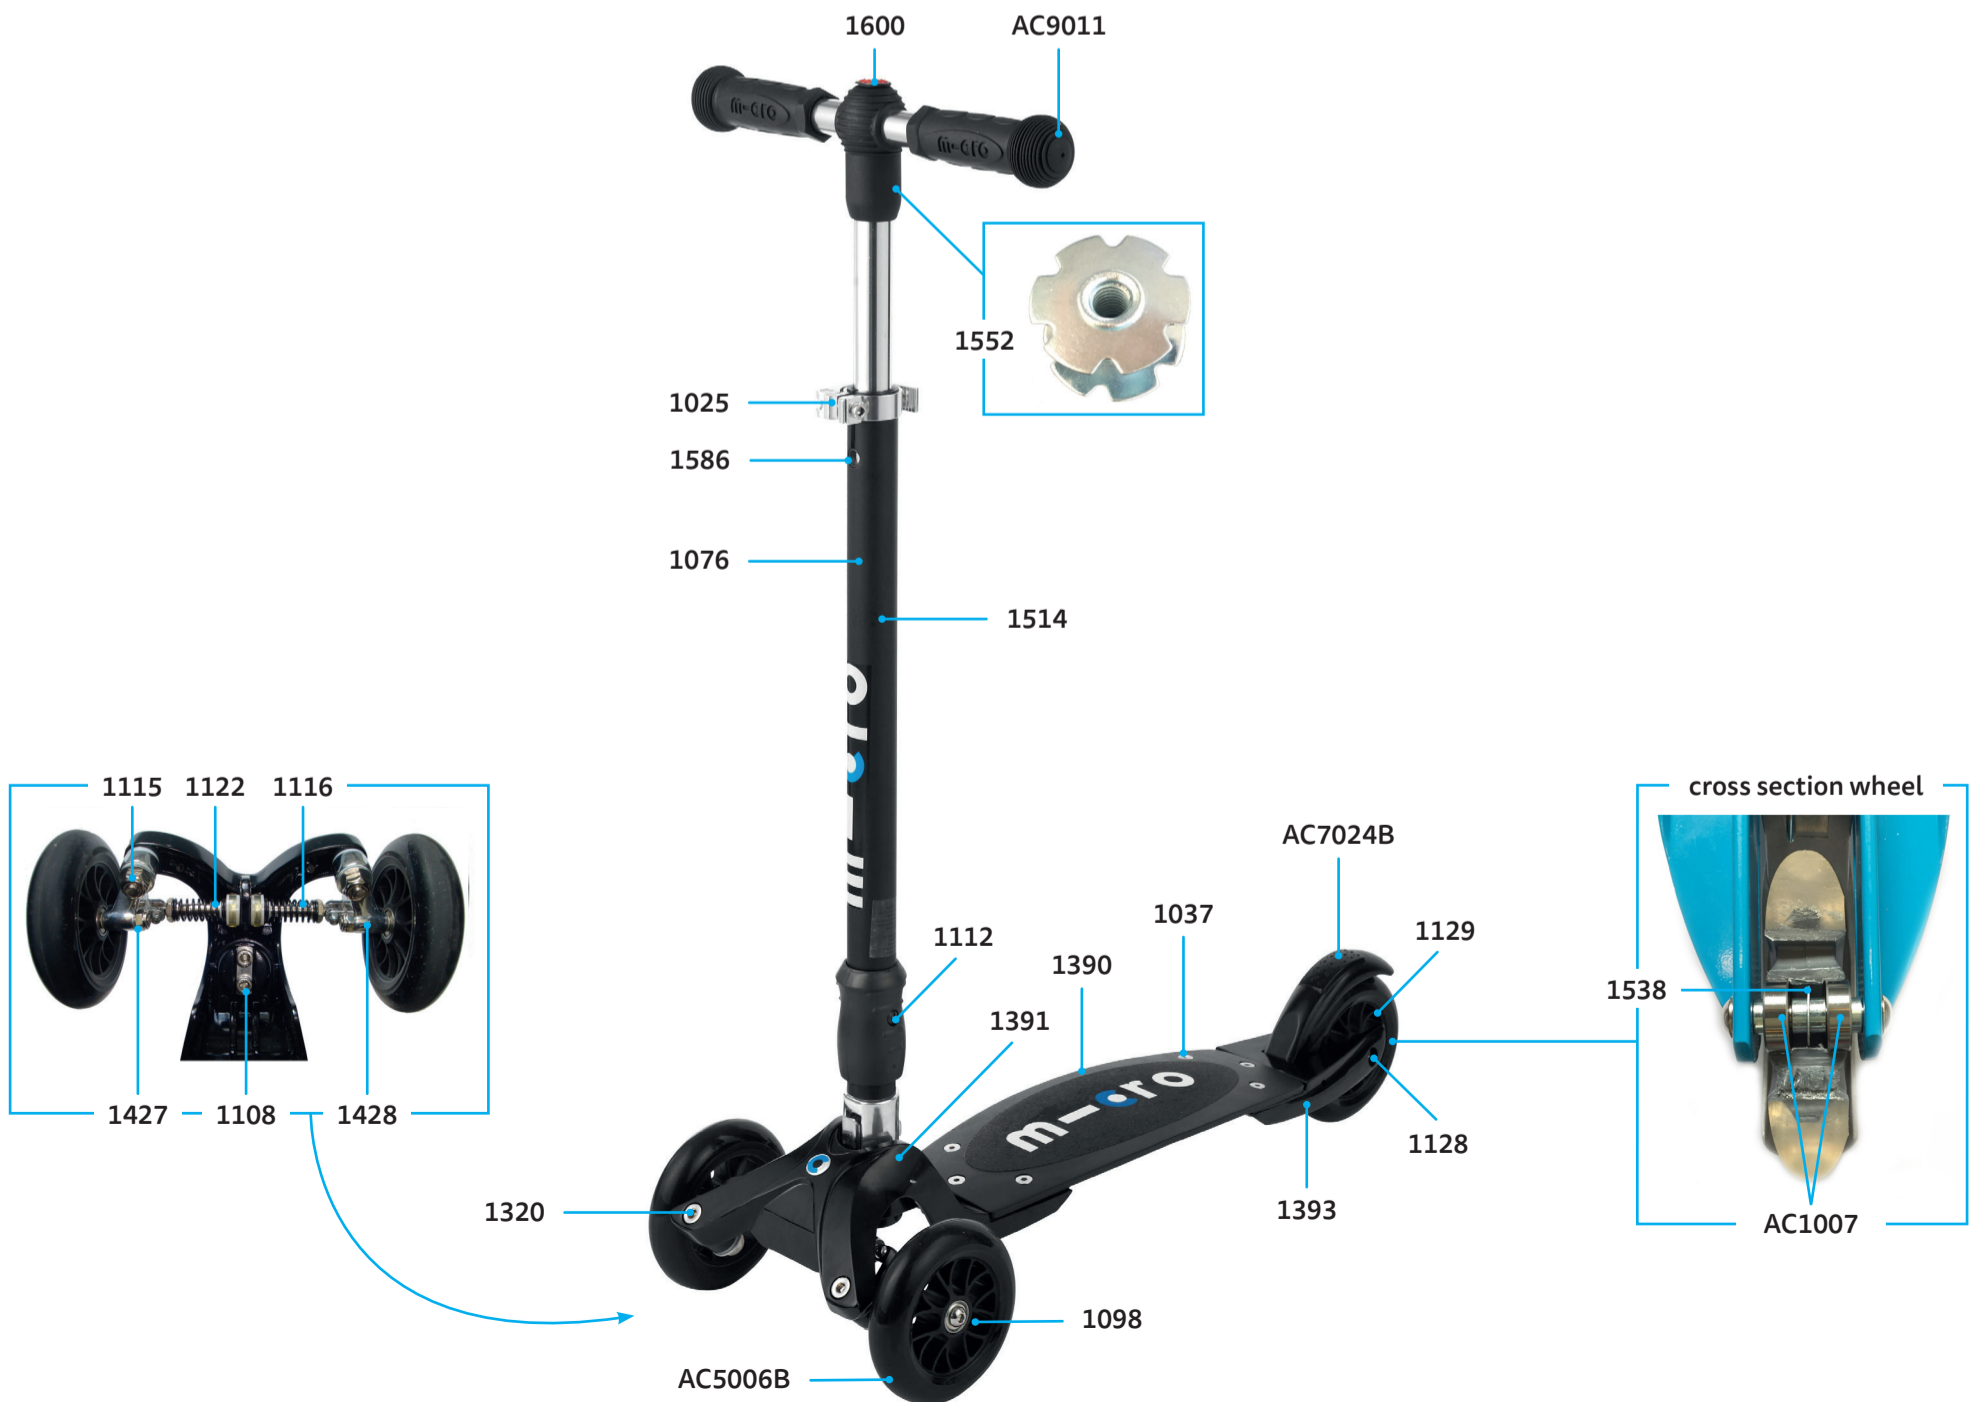

MICRO KICKBOARD COMPACT T-BAR

PARTS

article no.	article
1025	quick-acting clamp, Silver
1037	board fixation plates complete, alu deck
1069	tube for handle grip
1076	plastic linkage tube
1108	axle bolt external thread, washer and spring , 25 mm
1112	axle bolt with nut, 34 mm
1115	axle bolt with nut and washer, 46.5 mm
1122	spring Black (size D17xD1.8x60x10t)
1128	axle bolt internal thread, 42 mm
1129	spacer external bearings 3.4 mm
1131	brake bolt
1137	griptape
1320	axle bolt, 46.5 mm
1388	brake spring
1389	brake plate, Silver
1390	deck and griptape, Black
1391	head front, Black
1427	shank left, Black
1428	shank right, Black
1116	steering parts complete
1134	push-button and plastic with cap handle bar
1342	t-bar complete, Black
1393	back part compleet no wheel with brake, Black
1394	guidance handlebar
1411	holder for handgrip
1514	handlebar complete with knob, Black
1538	spacer between bearings 10.3 mm
1552	star nut handlebar
1586	bolt and spring t-bar,
1600	cap (swiss design logo)

ACCESSORIES

article no.	article
AC6003B	high density rubber hand grip
AC9011	Interchangeable
AC5006B	wheel complete Blister
AC7024B	brake complete Blister
AC1007	single bearing ABEC 9