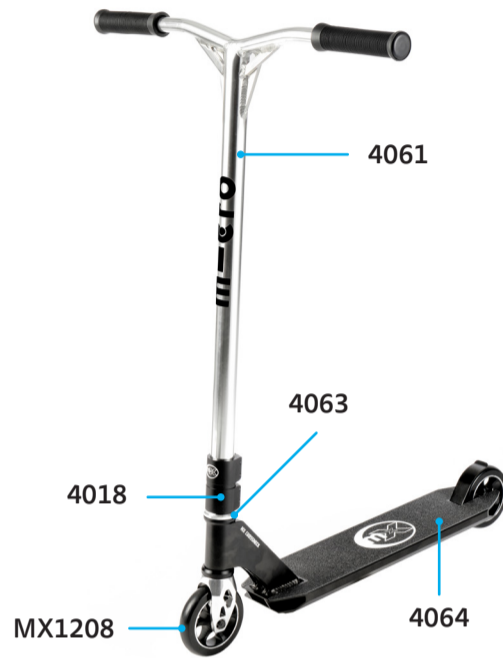

MICRO CROSSNECK 2.0

PARTS

article no.	article	info
4017	headset Black	
4018	SCS Compressions System, Black	
4020	steering fork	
4021	axle front	
4023	brake plate complete, Black	
4024	axle back	
4025	spacer (outside) back wheel	
4027	plugs for handels	set
4030	handels	set
4056	SCS Compressions System, Gold	
4057	one piece bar, Black	
4058	deck with griptape, Gold	
4059	griptape	
4061	one piece bar, Silver	110 mm
4063	headset Silver	
4064	deck with griptape, Black	

ACCESSORIES

article no.	article	info
AC1007	single bearing ABEC 9	
MX1201	wheel Black / Purple	110 mm
MX1202	wheel Black / Blue	110 mm
MX1203	wheel Black	110 mm
MX1206	wheel Black / Chrome	110 mm
MX1207	wheel Chrome / Red	110 mm
MX1208	wheel Black	110 mm
MX1214	wheel Gold	110 mm
MX4010	Pegs	from 2015

SA0149