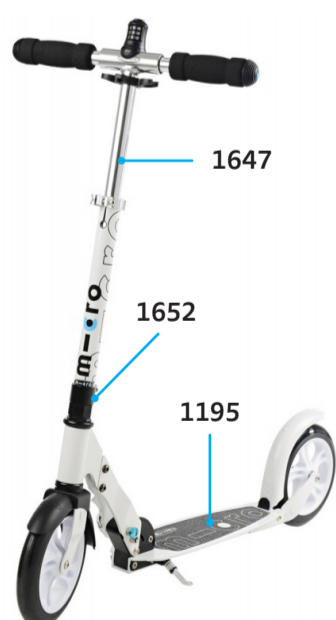

MICRO BLACK | WHITE INTERLOCK

SA0117 | SA0118

MICRO BLACK | WHITE DELUXE

SA0151 | SA0150

PARTS

article no.	article
1195	griptape
1647	t-bar
1651	eye to attach shoulder strap
1652	width nut, 200 mm
1858	fork with suspension complete
1859	fork with suspension complete
1871	Vibram griptape
1888	fender black deluxe
4655	complete t bar with lower tube black deluxe
4656	complete t bar with lower tube white deluxe

ACCESSORIES

article no.	article
AC5010B	wheel complete Blister
AC7008B	brake complete Blister
AC1007	bearing 1 piece ABEC 9

SA0118

MICRO BLACK | WHITE INTERLOCK
SA0117 | SA0118

MICRO BLACK | WHITE DELUXE
SA0151 | SA0150