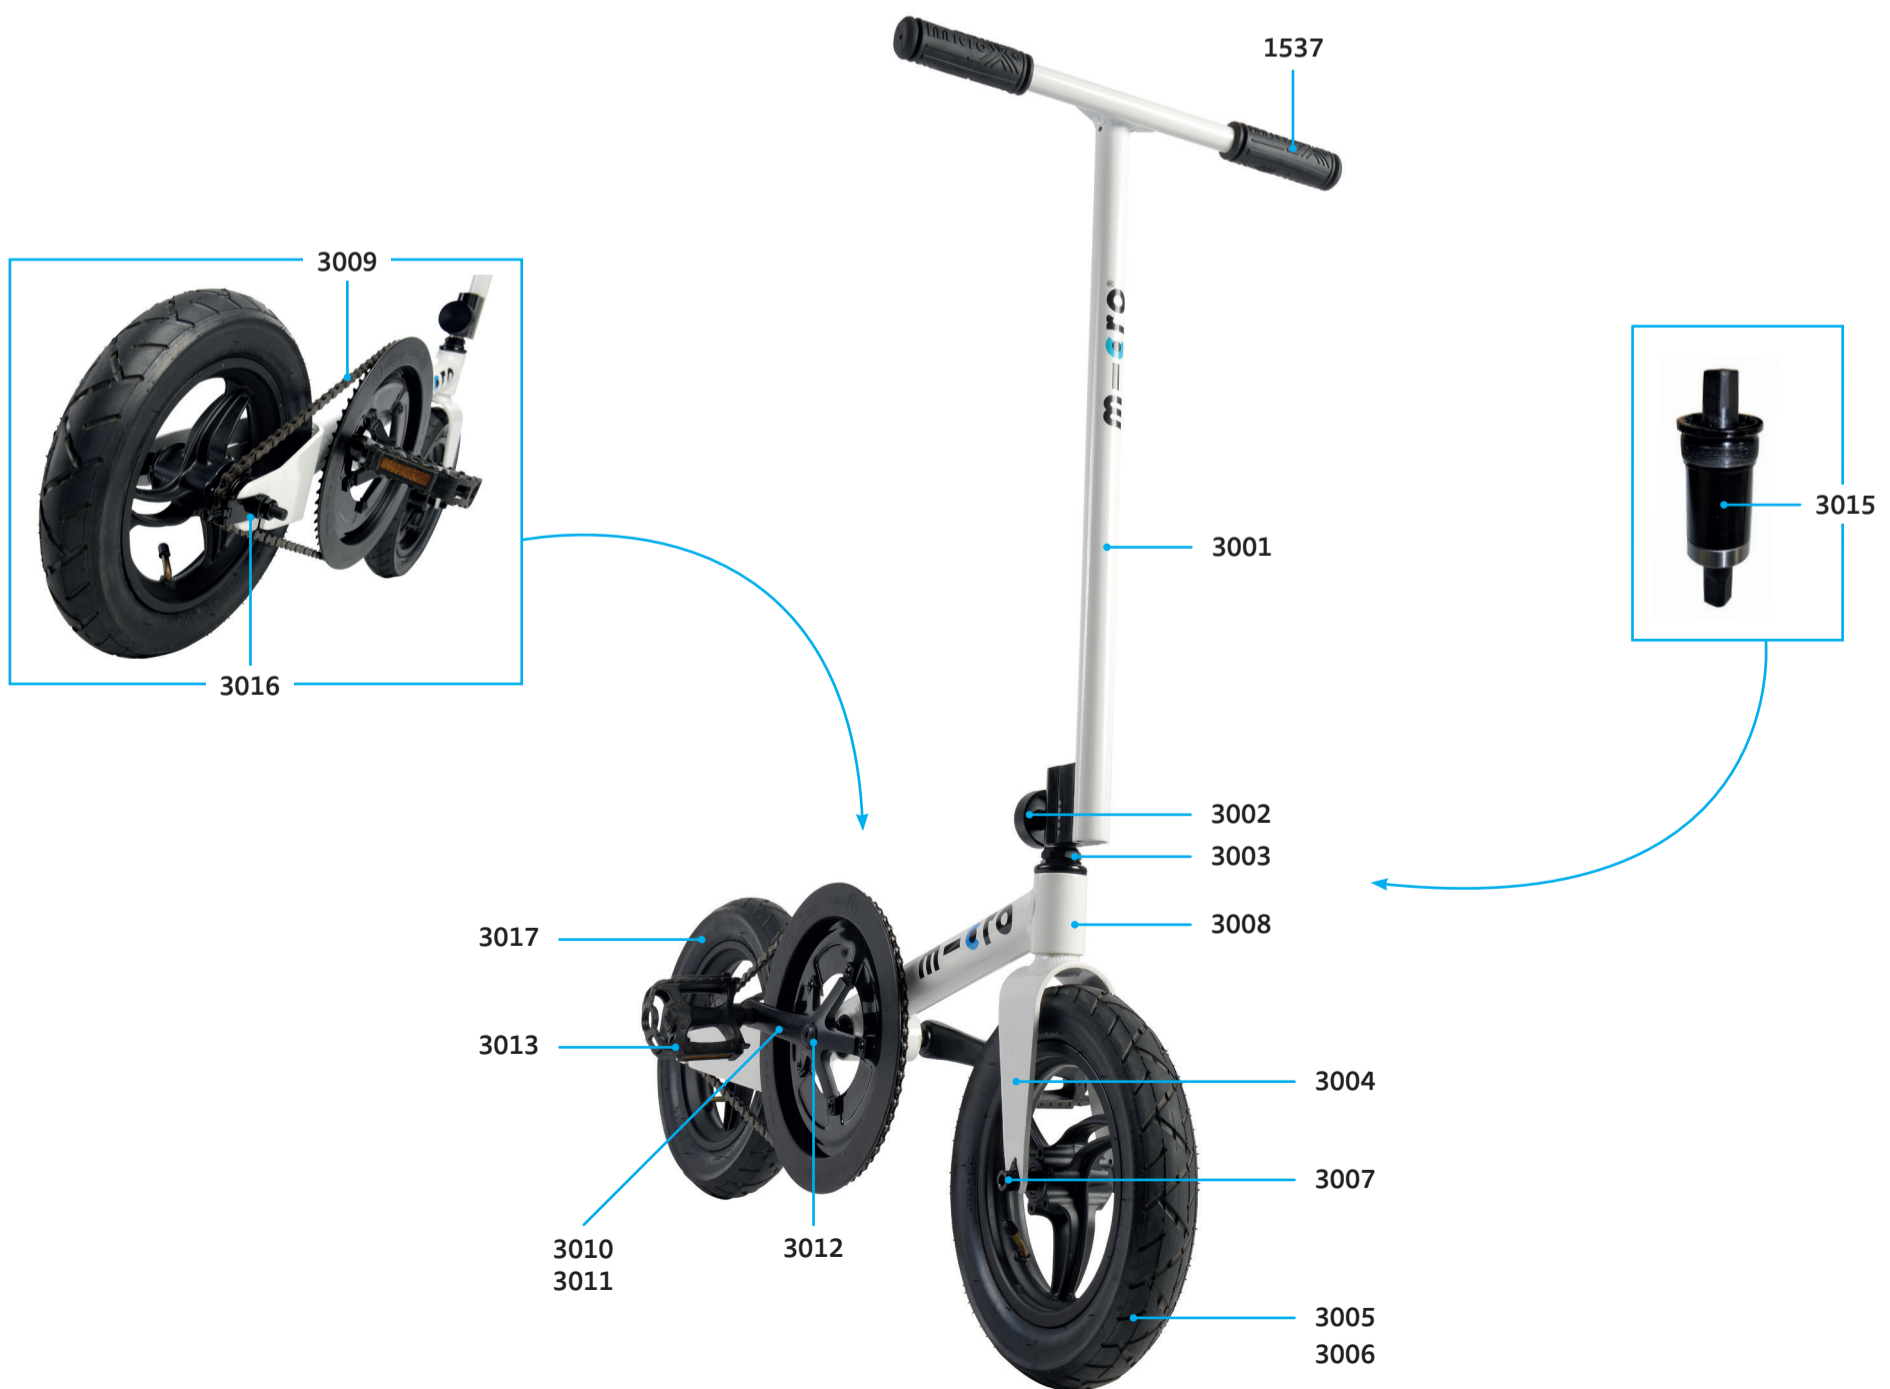

MICRO PEDALFLOW

PARTS

article no.	article
1537	handles
3001	handle bar, White
3002	chain adjuster
3003	set of bearings for tube
3004	front fork
3005	air tube
3006	front wheel
3007	wheel bolt
3008	frame
3009	chain
3010	crank arm left
3011	crank arm right
3012	crank guide
3013	pedales
3015	crankset
3016	chain adjuster
3017	back wheel
3196	handle bar, Black
3197	front fork U piece, Black
3256	frame, Black

CB0002

MICRO PEDALFLOW
CB0001