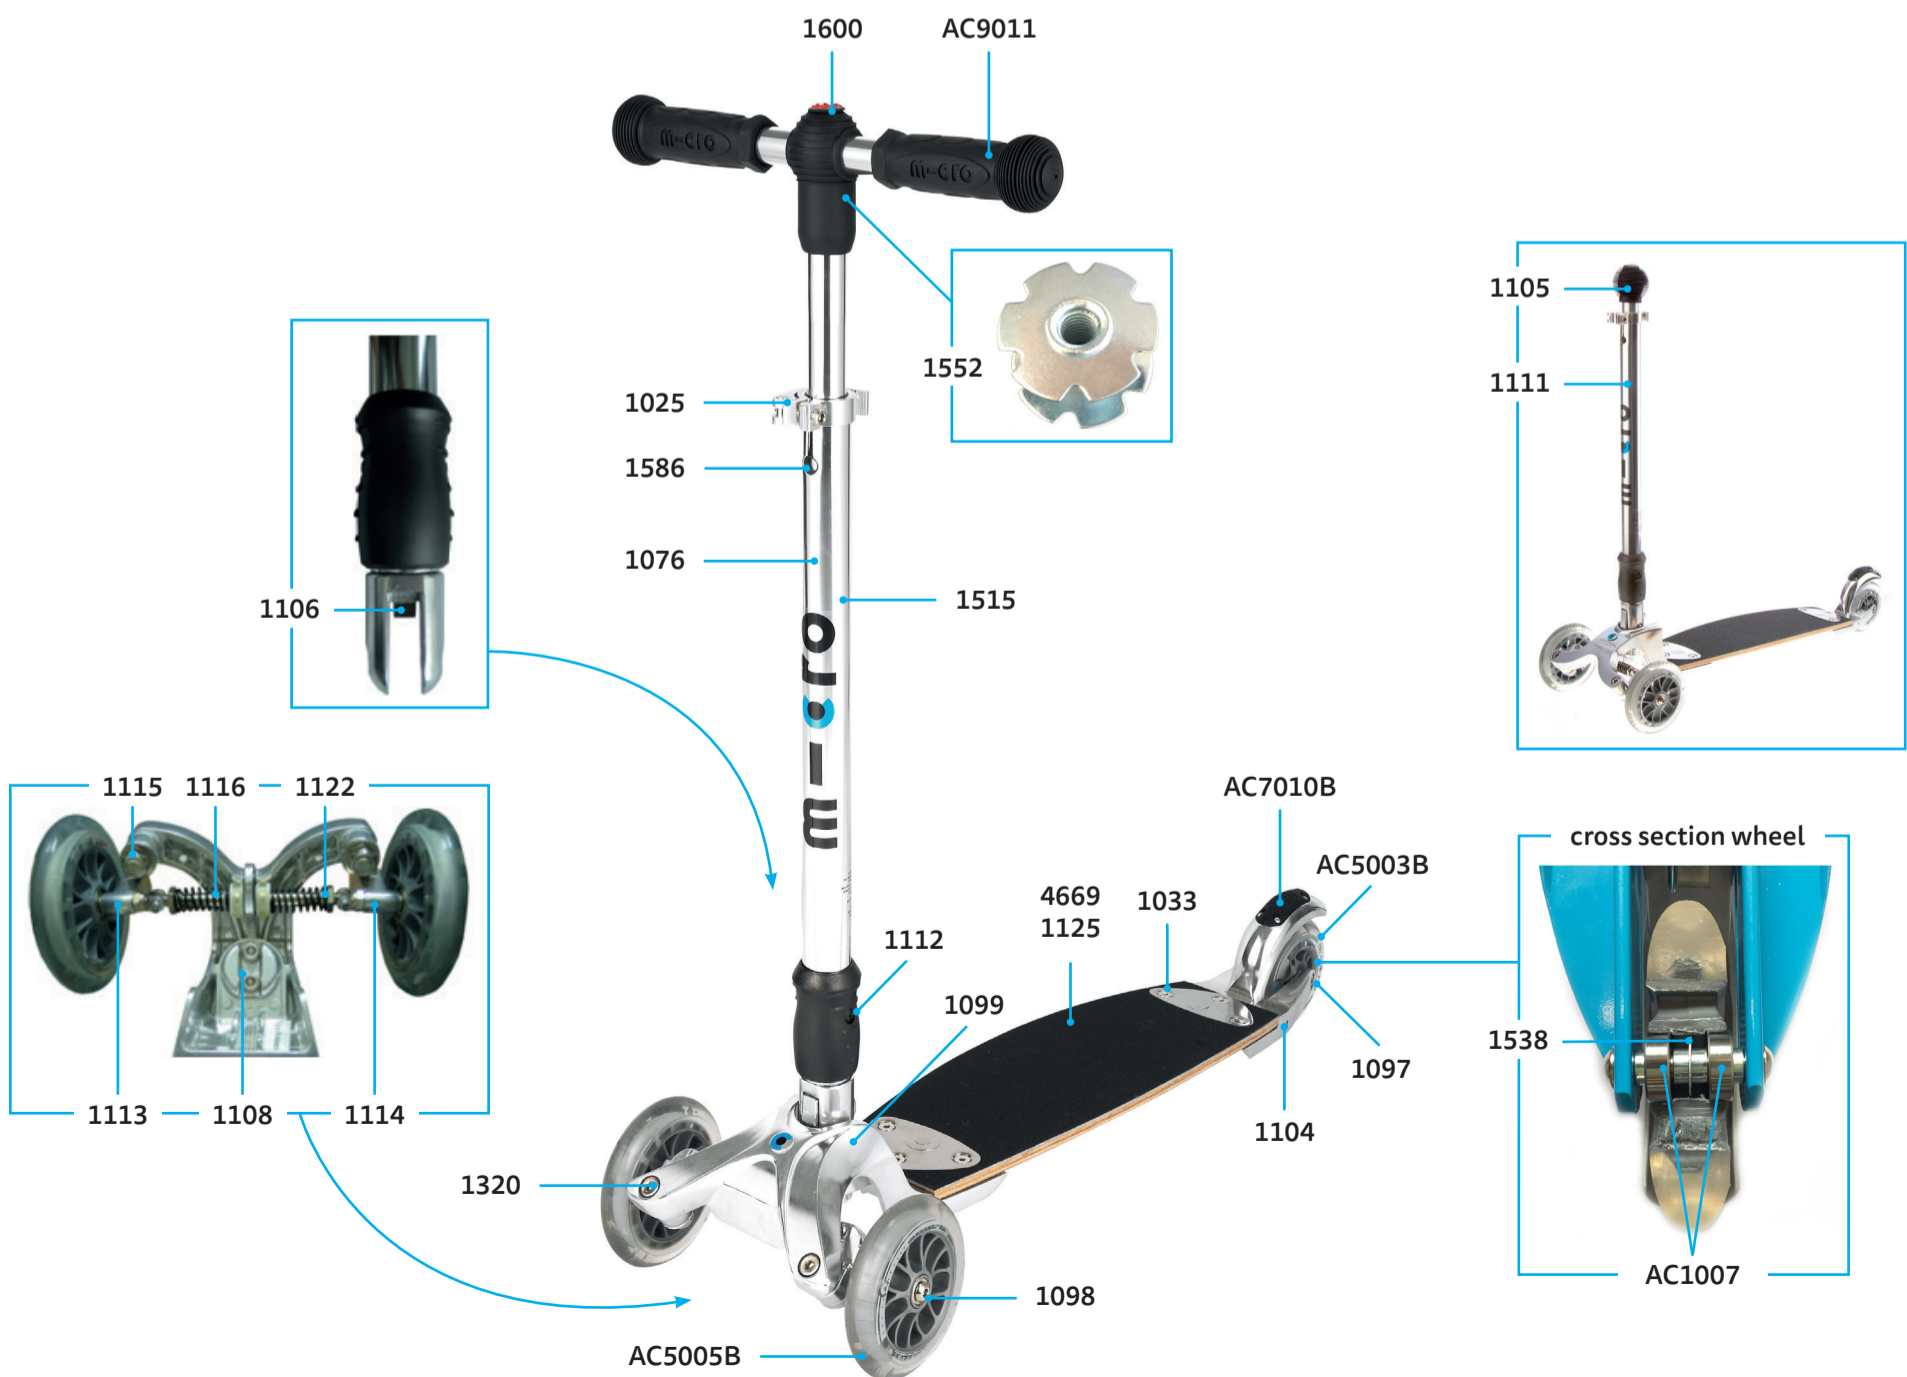

MICRO KICKBOARD ORIGINAL INTERCHANGEABLE

PARTS

article no.	article
1025	quick-acting clamp, Silver
1033	board fixation plates complete, deck
1076	plastic linkage tube
1097	axle bolt with nut, 36 mm
1098	axle bolt with nut, 57 mm
1099	head front complete
1100	brake plate
1101	brake spring
1102	brake bolt
1104	back part complete no wheel with brake
1105	knob, Black
1106	bolt folding mechanism
1108	axle bolt external thread, washer and spring , 25 mm
1111	handle bar complete
1112	axle bolt with nut, 34 mm
1113	shank left
1114	shank right
1115	axle bolt with nut and washer, 46.5 mm
1116	steering parts complete
1122	spring, Black (size D17xD1.8x60x10t)
1125	deck and griptape
1126	griptape
1160	axle
1320	axle bolt, 46.5 mm
1424	T handlebar, Silver
1515	handlebar and knob, Silver
1538	spacer between bearings 10.3 mm
1552	star nut handlebar
1586	bolt and spring t-bar
1600	cap (swiss design logo)
4669	deck & griptape, kbo new version 2019 for orginal

ACCESSORIES

article no.	article
AC9011	Interchangeable
AC5003B	back wheel complete Blister
AC5005B	front wheel complete Blister
AC6003B	handle Blister
AC7010B	brake complete Blister