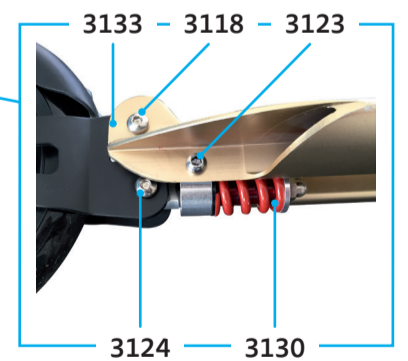

MICRO SUSPENSION

PARTS

article no.	article
1017	tube plug with shockcord
3099	handle bar cap with screws
3100	handle bar
3101	bar with spring and bolt
3102	plastic linkage tube
3103	quick-acting clamp
3104	lower t-tube
3105	lower clamp
3106	complete headset
3107	steering head
3108	round socket head cap, rebound washer
3109	dust protection
3111	steering fork complete
3112	fender front wheel
3113	axle
3114	holder plates left and right
3115	bolt for holder plates
3116	push button, Silver
3117	folding block
3118	back axle
3122	brake plate
3124	axle
3125	axle back wheel
3127	quick release
3128	kickstand with two screws
3129	deck with griptape
3130	spring complete
3131	back part with brake no wheel
3132	step screw
3133	brake pin
3134	griptape
3135	bolt and spring t-bar

article no.	article
3198	brake spring
3218	deck with griptape
3219	griptape
3220	holder plates (left) | holderplates (right)
3221	steering head Black
3222	lower tube

ACCESSORIES

article no.	article
AC6001B	high density foam hand grip
AC5010B	wheel complete Blister

SA0156

MICRO SUSPENSION
SA0065