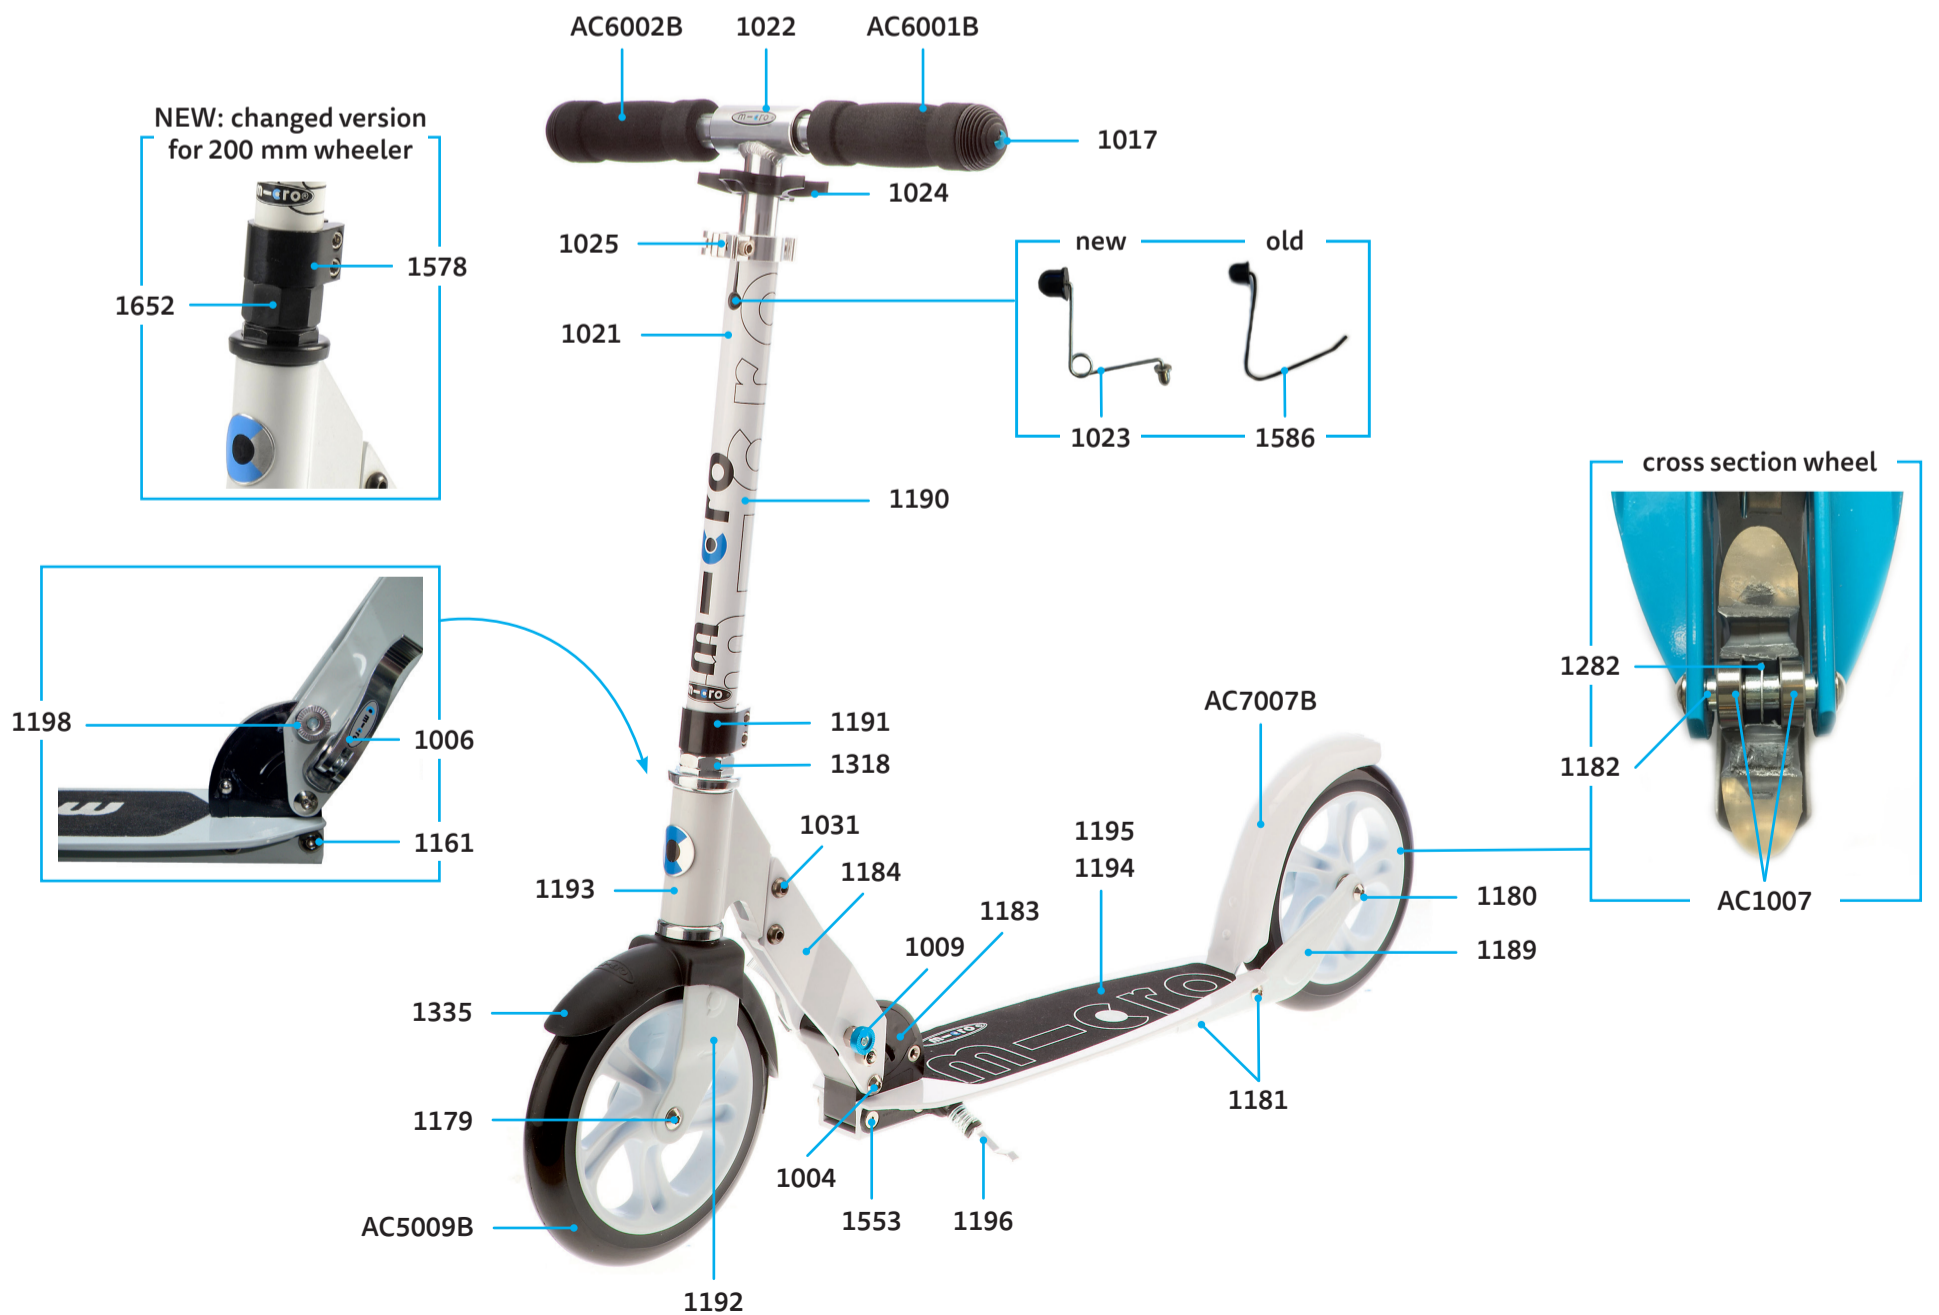

MICRO WHITE

PARTS

article no.	article
1004	axle bolt internal thread, 44 mm
1006	locking complete
1009	push button, Blue
1017	plugs, handle bolt, rubber strip
1021	plastic linkage tube
1022	t-tube
1024	multimountclip
1025	quick-acting clamp, Silver
1031	axle bolt internal thread, 19 mm
1161	axle bolt external thread, 10.5 mm
1179	axle bolt internal thread, 43 mm
1180	axle bolt internal thread, 62 mm
1181	axle bolt internal thread, 47.5 mm
1182	spacer external bearings 9.4 mm
1183	folding block
1184	holder plates left and right
1185	brake plate
1186	brake spring
1187	brake bolt
1189	fastening elements wheel back
1190	lower t-tube
1191	lower clamp
1192	steering fork
1193	front holder
1194	deck and griptape
1195	griptape
1198	push button, Silver
1282	spacer between bearings 24.3 mm
1318	inveter logic complete set (CH)

article no.	article
1553	axle bolt external thread, 21.5 mm
1578	lower clamp, 200 mm
1196	kick stand with screws
1335	fender
1586/1023	bolt and spring t-bar
1652	width nut, 200 mm

ACCESSORIES

article no.	article
AC6001B	foam handles Blister
AC6002B	handles with plugs Blister
AC5009B	wheel complete Blister 200 mm
AC7007B	brake complete Blister
AC1007	bearing 1 piece ABEC 9

MICRO WHITE
SA0031