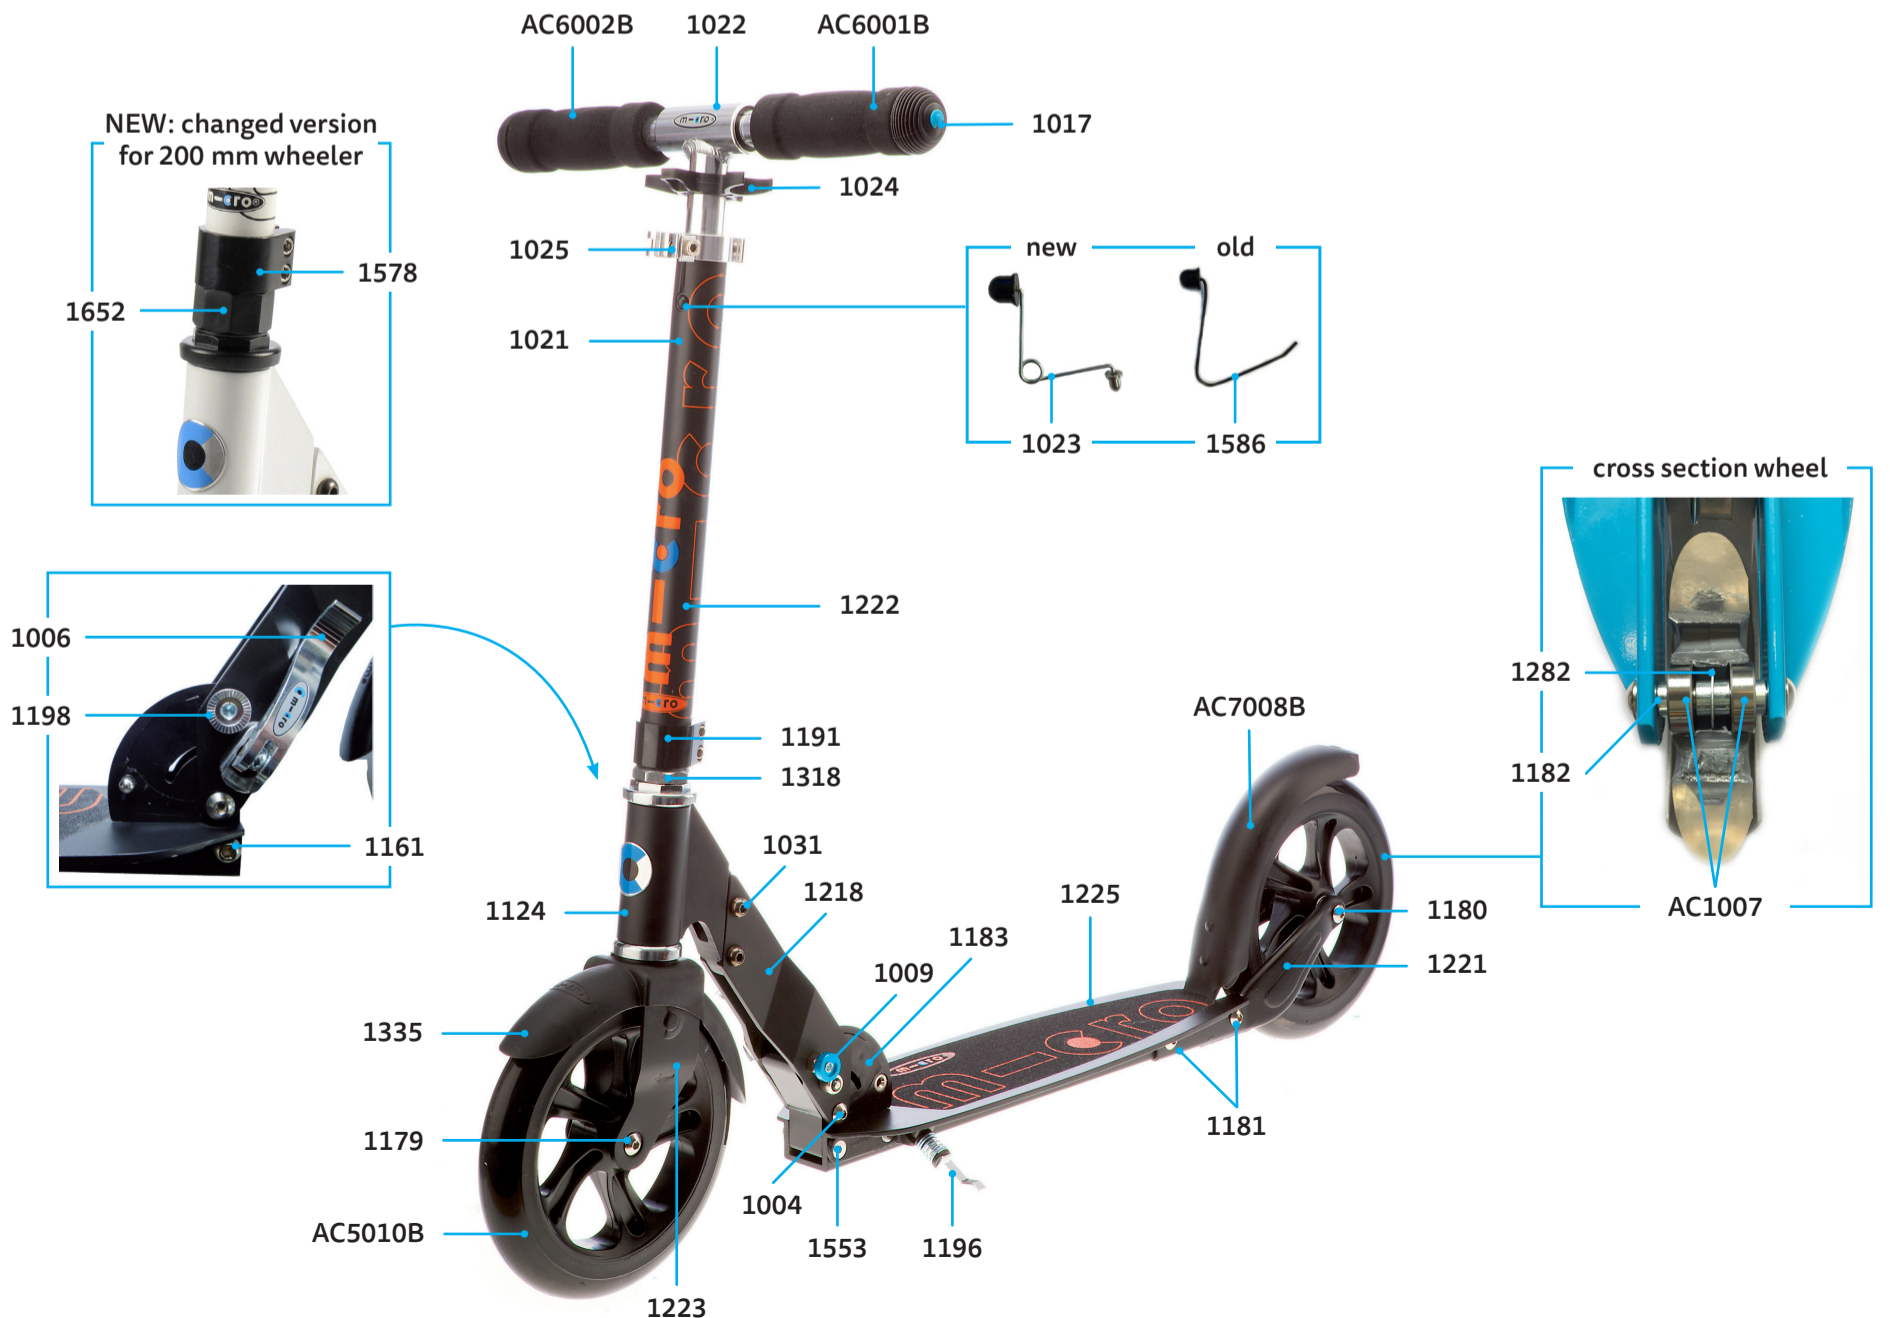

MICRO BLACK

PARTS

article no.	article
1004	axle bolt internal thread, 44 mm
1006	locking complete
1009	push button, Blue
1017	plugs, handle bolt, rubber strip
1021	plastic linkage tube
1022	t-tube
1024	multimountclip
1025	quick-acting clamp, Silver
1031	axle bolt internal thread, 19 mm
1161	axle bolt external thread, 10.5 mm
1179	axle bolt internal thread, 43 mm
1180	axle bolt internal thread, 62 mm
1181	axle bolt internal thread, 47.5 mm
1182	spacer external bearings 9.4 mm
1183	folding block
1186	brake spring
1187	brake bolt
1191	lower clamp
1198	push button, Silver
1218	holder plates left and right
1219	brake plate
1221	fastening elements wheel back
1222	lower t-tube
1223	steering fork
1224	front holder
1225	deck and griptape
1226	griptape
1282	spacer between bearings 24.30 mm
1318	inveter logic complete set (CH)

article no.	article
1553	axle bolt external thread, 21.5 mm
1578	lower clamp, 200 mm, Black matt
1196	kick stand with screws
1335	fender
1586/1023	bolt and spring t-bar
1652	width nut, 200 mm

ACCESSORIES

article no.	article
AC5010B	wheel complete Blister
AC7008B	brake complete Blister
AC1007	single bearing ABEC 9
AC6001B	high density foam hand grip
AC6002B	complete handgrip, tube plug, shockcord

MICRO BLACK
SA0034