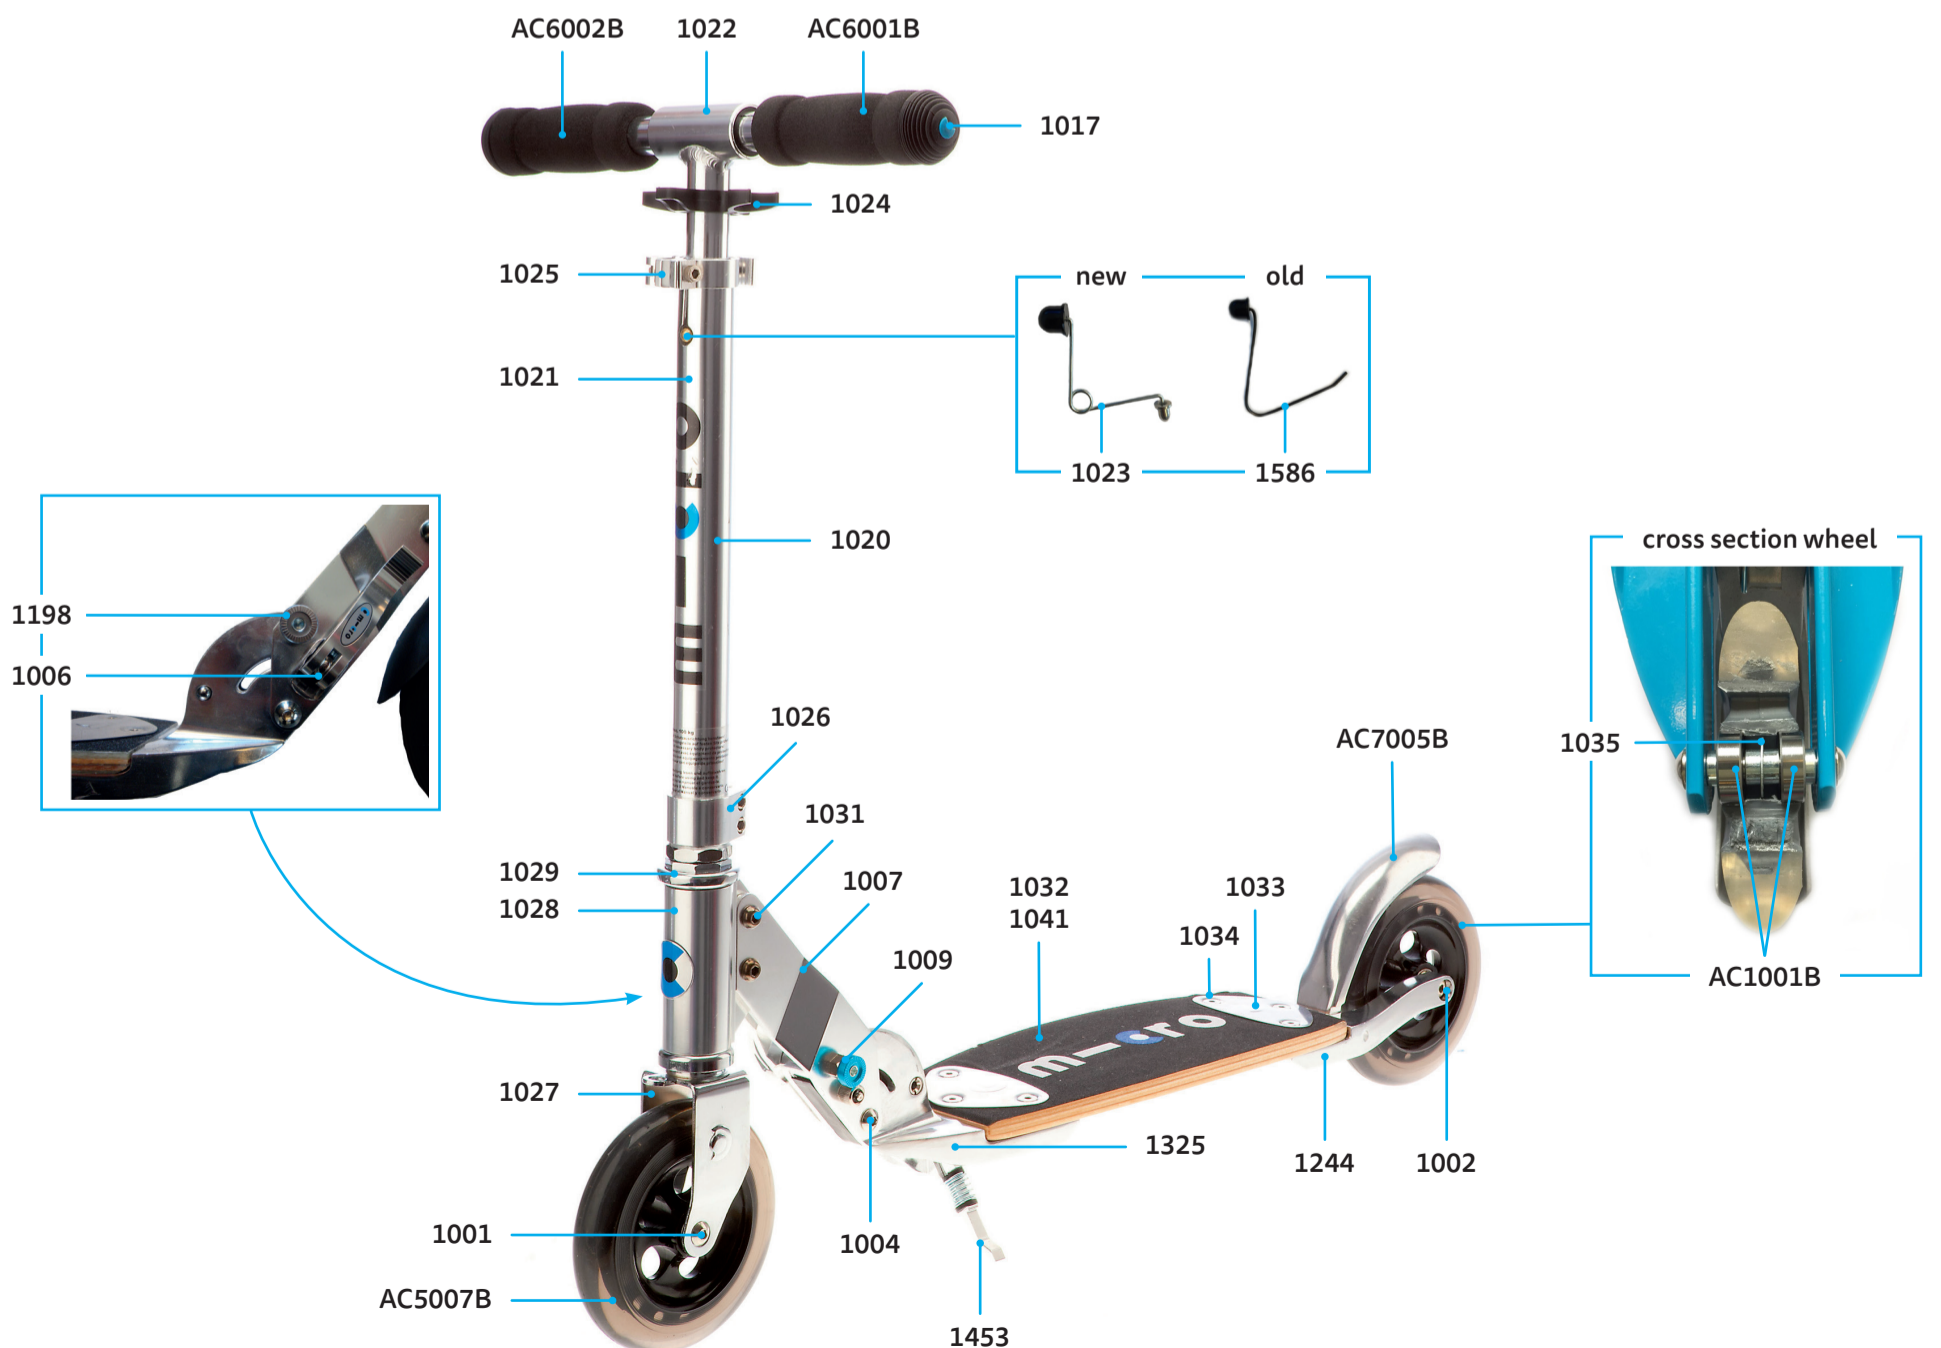

SA0106

MICRO FLEX WITH KICKSTAND
SA0010