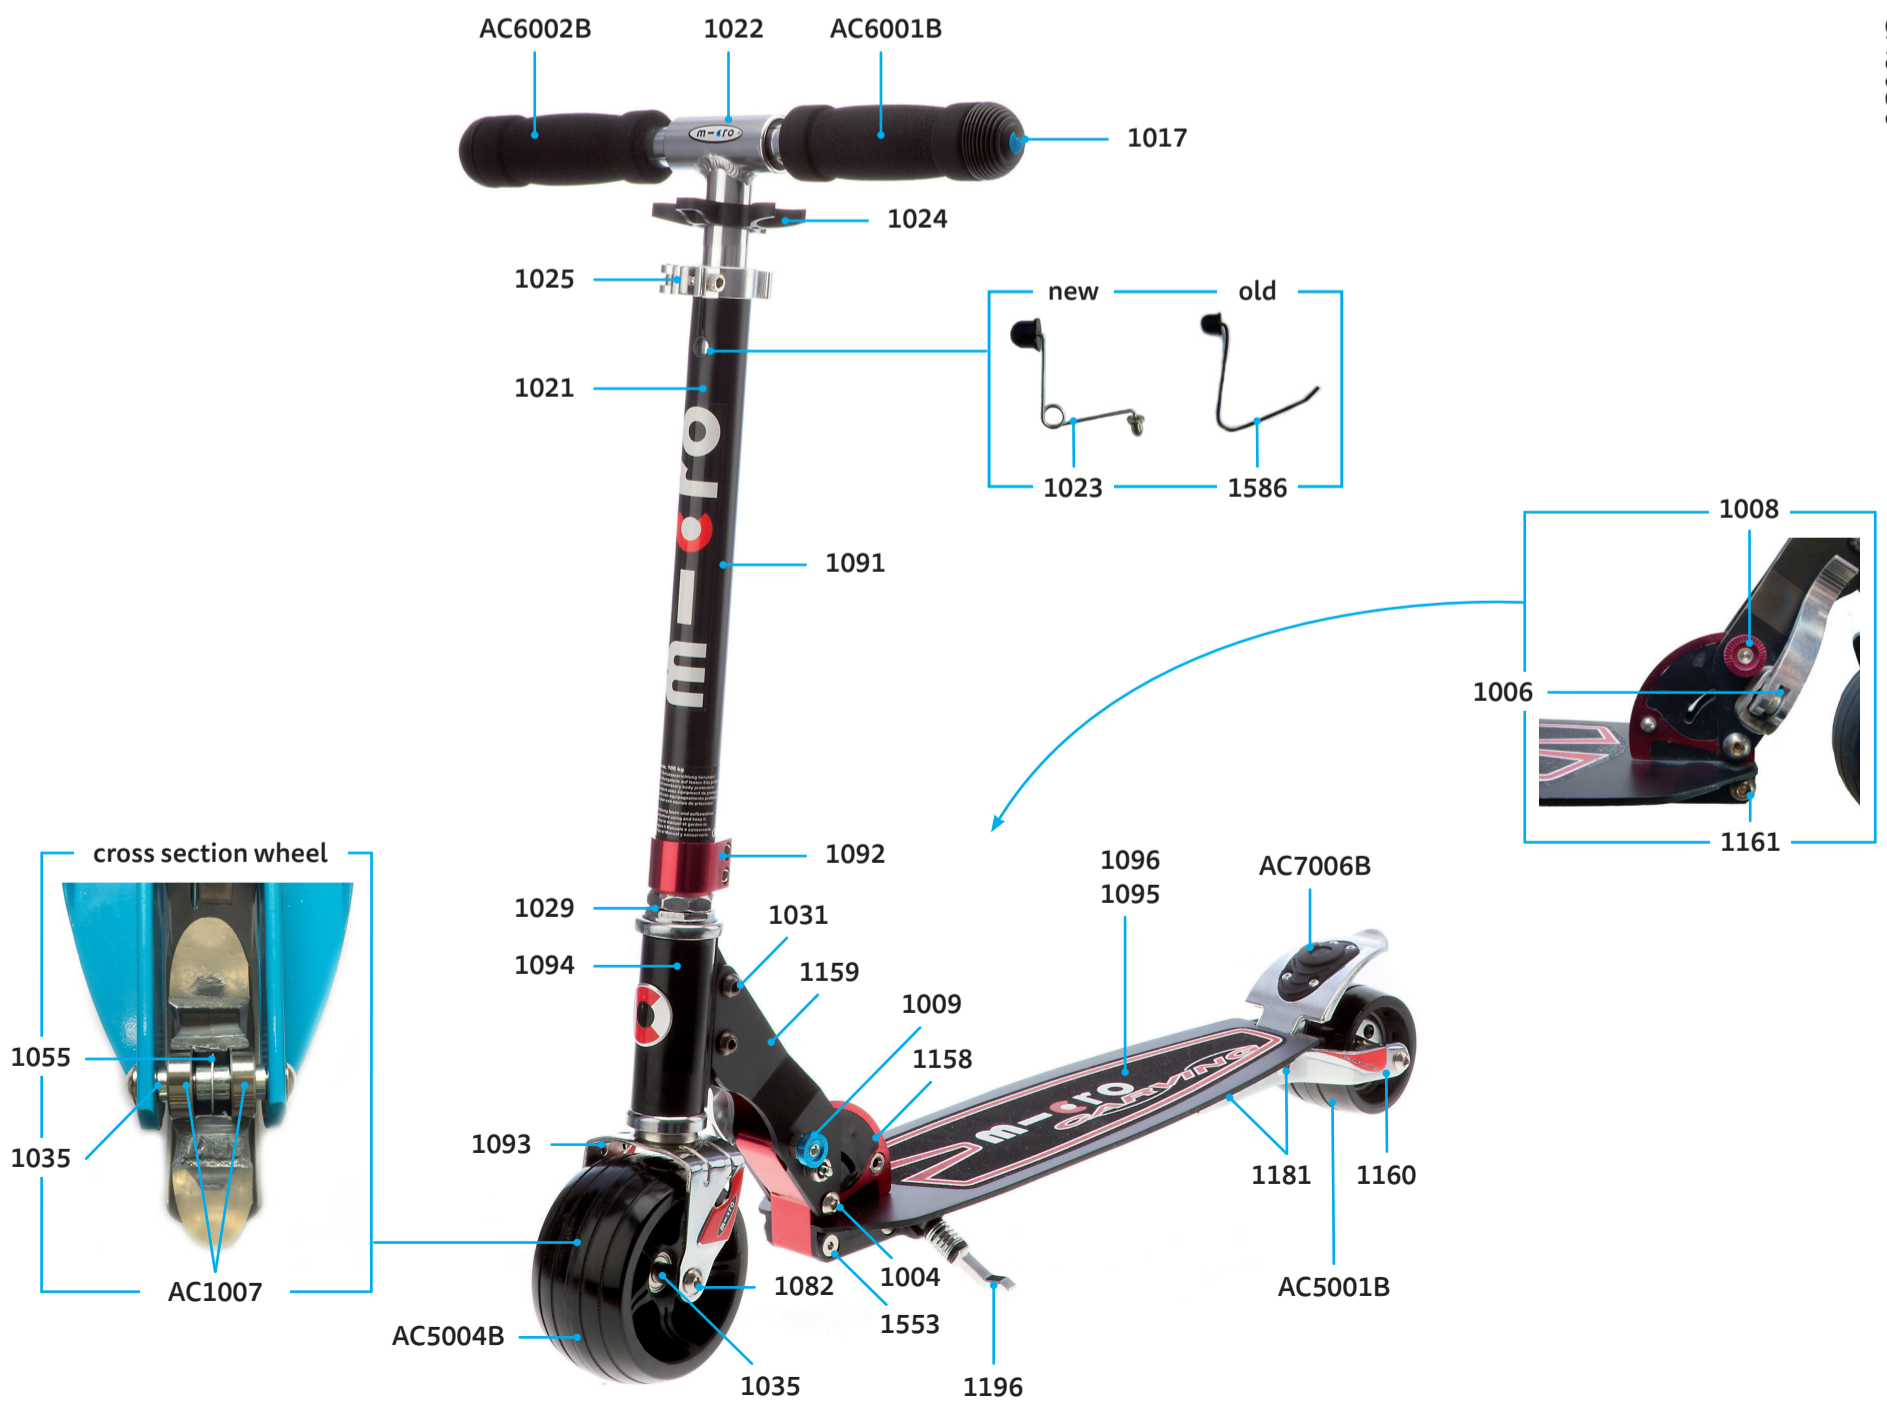

MICRO MONSTER BULLET

PARTS

article no.	article
1004	axle bolt internal thread, 44 mm
1006	locking complete
1008	push button
1009	push button
1017	plugs, handle bolt, rubber strip
1021	plastic linkage tube
1022	t-tube
1024	multimountclip
1025	quick-acting clamp, Silver
1029	inverter logic complete
1031	axle bolt internal thread, 19 mm
1035	spacer between bearings 19.6 mm
1055	spacer between bearings 10.25 mm
1082	axle bolt internal thread, 70 mm
1086	brake plate
1087	brake spring
1091	lower t-tube
1092	lower clamp, Red
1093	steering fork
1094	front holder
1095	deck and griptape
1096	griptape
1158	folding block Red
1159	holder plates left and right
1160	fastening elements, wheel back
1161	axle bolt external thread, 10.5 mm
1181	axle bolt internal thread, 47.5 mm
1196	kick stand with screws
1208	brake bolt
1553	axle bolt external thread, 21.5 mm
1586/1023	bolt and spring t-bar

ACCESSORIES

article no.	article
AC6001B	high density foam hand grip
AC6002B	complete handgrip, tube plug, shockcord
AC5001B	wheel back complete Blister
AC5004B	front wheel complete Blister
AC7006B	brake complete Blister
AC1007	single bearing ABEC 9

MICRO MONSTER BULLET
SA0030