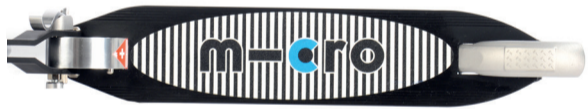

MICRO SPRITE / MICRO SPRITE LED

COLOURS

article no. and colour	front holder	holder plates	deck and griptape	lower t-tube	lower clamp	folding block	griptape
SA0024 Oasis Blue	1404	1403	1402	1401	1026	1421	1054
SA0025 Red	1364	1363	1362	1360	1365	1361	1054
SA0026 Black	1369	1368	1367	1366	1026	1421	1054
SA0027 Pink	1374	1373	1372	1370	1026	1421	1054
SA0084 Sapphire Blue	1434	1429	1431	1430	1433	1432	1054
SA0056 Purple	1477	1474	1476	1475	1026	1421	1054
SA0132 Purple Metallic	1684	1681	1683	1682	1026	1421	1054
SA0133 Black Stripe	1775	1778	1776	1774	1026	1421	1777
SA0134 Teal Owl	1780	1783	1781	1779	1026	1421	1782
SA0135 Blue Aztec	1434	1429	1786	1430	1433	1432	1787
SA0136 Raspberry Floral Dot	1789	1792	1790	1788	1026	1421	1791
SA0139 Teal Tribal	1780	1783	1784	1779	1026	1421	1785
SA0178 Red Stripe	4549	4548	4547	4550	1026	1421	4556
SA0137 Purple Stripe SA0219 Purple Stripe LED	1684	1681	1793	1682	1026	1421	1794
SA0177 Blue Stripe SA0217 Blue Stripe LED	4545	4544	4543	4546	1026	1421	4555
SA0179 Petrol Stripe SA0218 Petrol Stripe LED	4553	4552	4551	4554	1026	1421	4557
SA0209 Autum red LED	4752	4751	4747	4746	1026	1421	1054
SA0210 Ocean Blue LED	4760	4761	4759	4758	1026	1421	1054
SA0208 Forest green LED	4757	4750	4748	4745	1026	1421	1054

SA0133

SA0177 /
SA0217