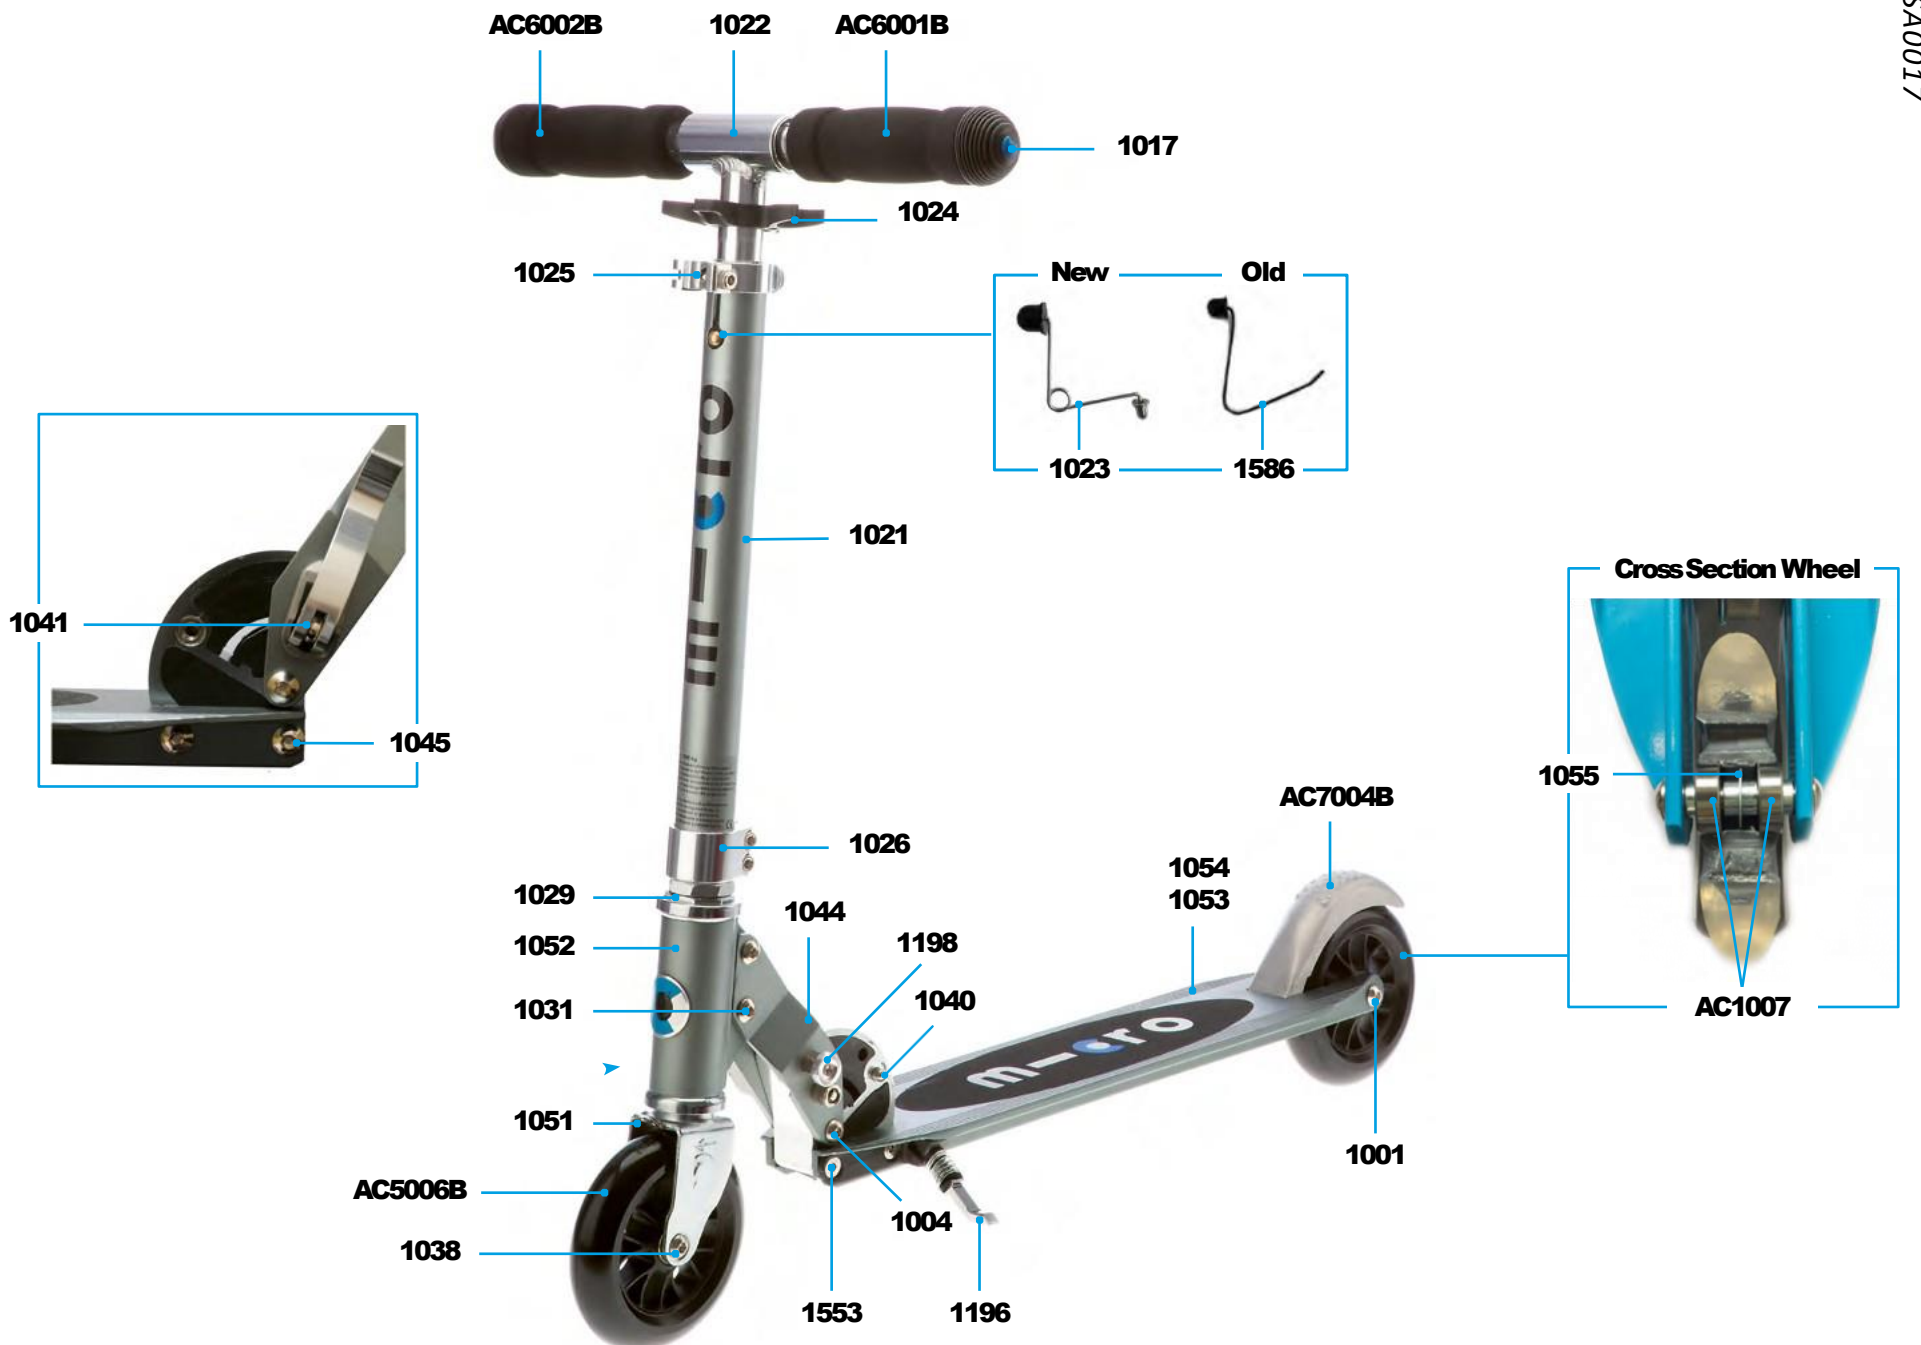

MICRO BULLET

PARTS

Article No.	Article
1001	Axle Bolt Internal Thread, 40 mm
1004	Axle Bolt Internal Thread, 44 mm
1017	Plugs, Handle Bolt, Rubber Strip
1021	Plastic Linkage Tube
1022	T-Tube
1024	Multimountclip
1025	Quick-Acting Clamp, Silver
1026	Lower Clamp, Silver
1029	Inverter Logic Complete
1031	Axle Bolt Internal Thread, 19 mm
1038	Axle Bolt Internal Thread, 30 mm
1040	Folding Block
1041	Locking Complete
1044	Holder Plates Left And Right
1045	Axle Bolt Internal Thread, 33 mm
1046	Brake Plate
1047	Brake Spring
1048	Brake Bolt
1050	Lower T-Tube
1051	Steering Fork
1052	Front Holder
1053	Deck And Griptape
1054	Griptape
1055	Spacer Between Bearings 10.25 mm
1196	Kick Stand With Screws
1198	Push Button, Silver
1553	Screw For Kickstand
1586/1023	Bolt And Spring T-Bar

ACCESSORIES

Article No.	Article
AC6001B	High Density Foam Hand Grip
AC6002B	Complete Handgrip, Tube Plug, Shockcord
AC5006B	Wheel Complete Blister
AC7004B	Brake Complete Blister
AC1007	Single Bearing ABEC 9

MICRO
BULLET
SA0017