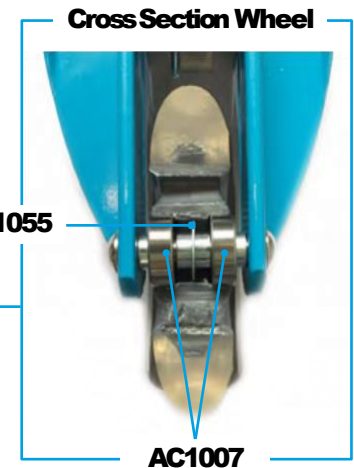

MAXI MICRO
CLASSIC
MM0015