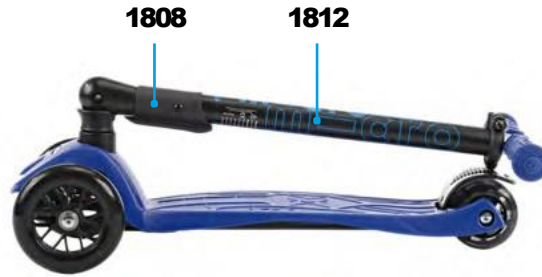

MAXI MICRO CLASSIC | FOLDABLE

PARTS

Article No.	Article
1055	Spacer Between Bearings 10.25 mm
1068	Handles, Rubber, Black
1141	T-Bar Push Button
1143	Screws With Plate For u/b Bend
1236	Shank Left
1237	Shank Right
1147	Steering Link
1241	Screw To Deck
1227	B-Bend
1228	Axle Bolt Internal Thread, 44,5 mm
1229	Axle Bolt Internal Thread, 65 mm
1230	Brake Complete, Silver
1231	Knob, Black
1232	Knob, Purple
1233	Joystick Bar, Black
1234	Joystick Bar, Purple
1238	Deck, Black
1240	Fender, Red
1269	T-Bar, Black | Handles, Black
1344	Axle Bolt External Thread And Nut And Washer, 22 mm
1456	Quick-Acting Plastic, Black
1586	Bolt And Spring T-Bar
1587	Nut For Brake
1588	Screw For Brake
1618	Plastic Linkage Tube
1808	Rivet For Foldable
1811	Lower T-Tube Complete
1812	Lower T-Tube Complete
4663	Axle Bolt Internal Thread, Left, 44.5mm
4695	Axle Bolt Internal Thread, Right, 44.5 mm

ACCESSORIES

Article No.	Article
AC6003B	High Density Rubber Hand Grip, Black
AC7002B	Brake Complete Blister
AC5006B	Front Wheel Complete Blister
AC5002B	Back Wheel Complete Blister
AC1007	Single Bearing ABEC 9
AC9039B	LED Wheel Maxi Micro 120mm

MM0213

MM0212