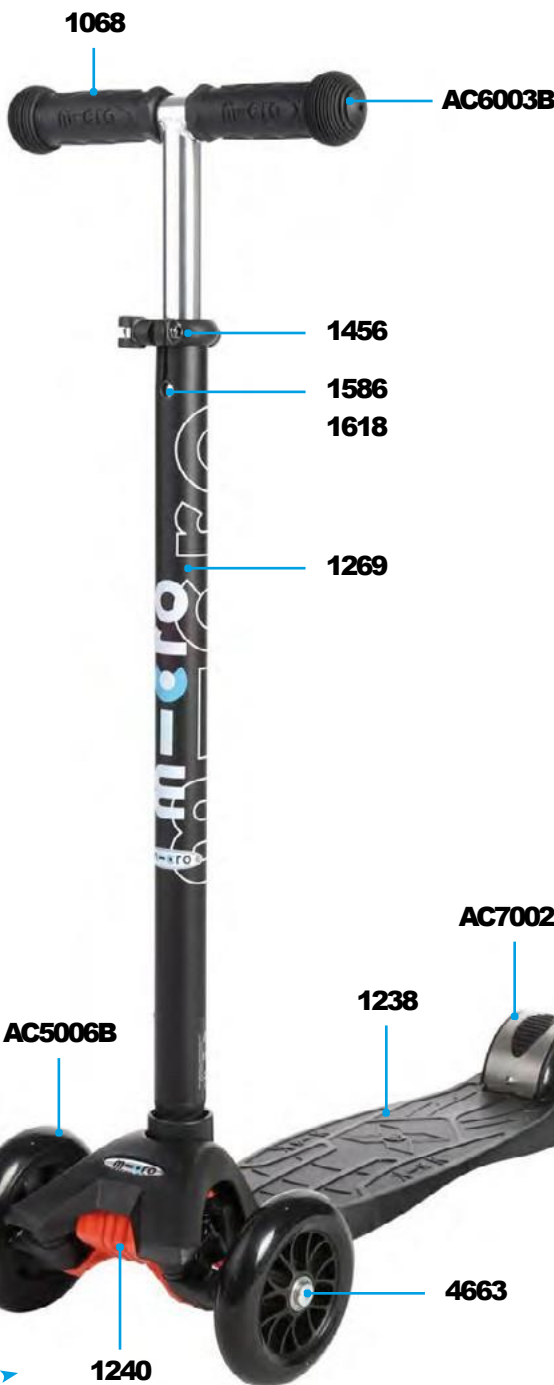

MAXI MICRO
CLASSIC
MM0015