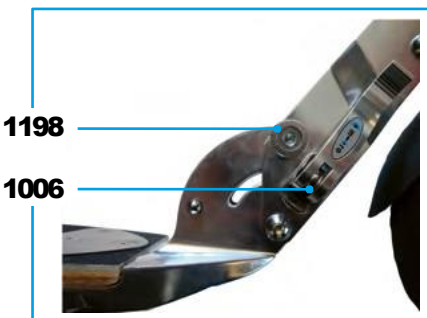

SA0038

SA0119

SA0120

SA0176

**NEW: Changed Version for 200 mm Wheeler**

AC6002B 1022 AC6001B 1017 1024

**Cross Section Wheel**

MICRO FLEX AIR SA0035