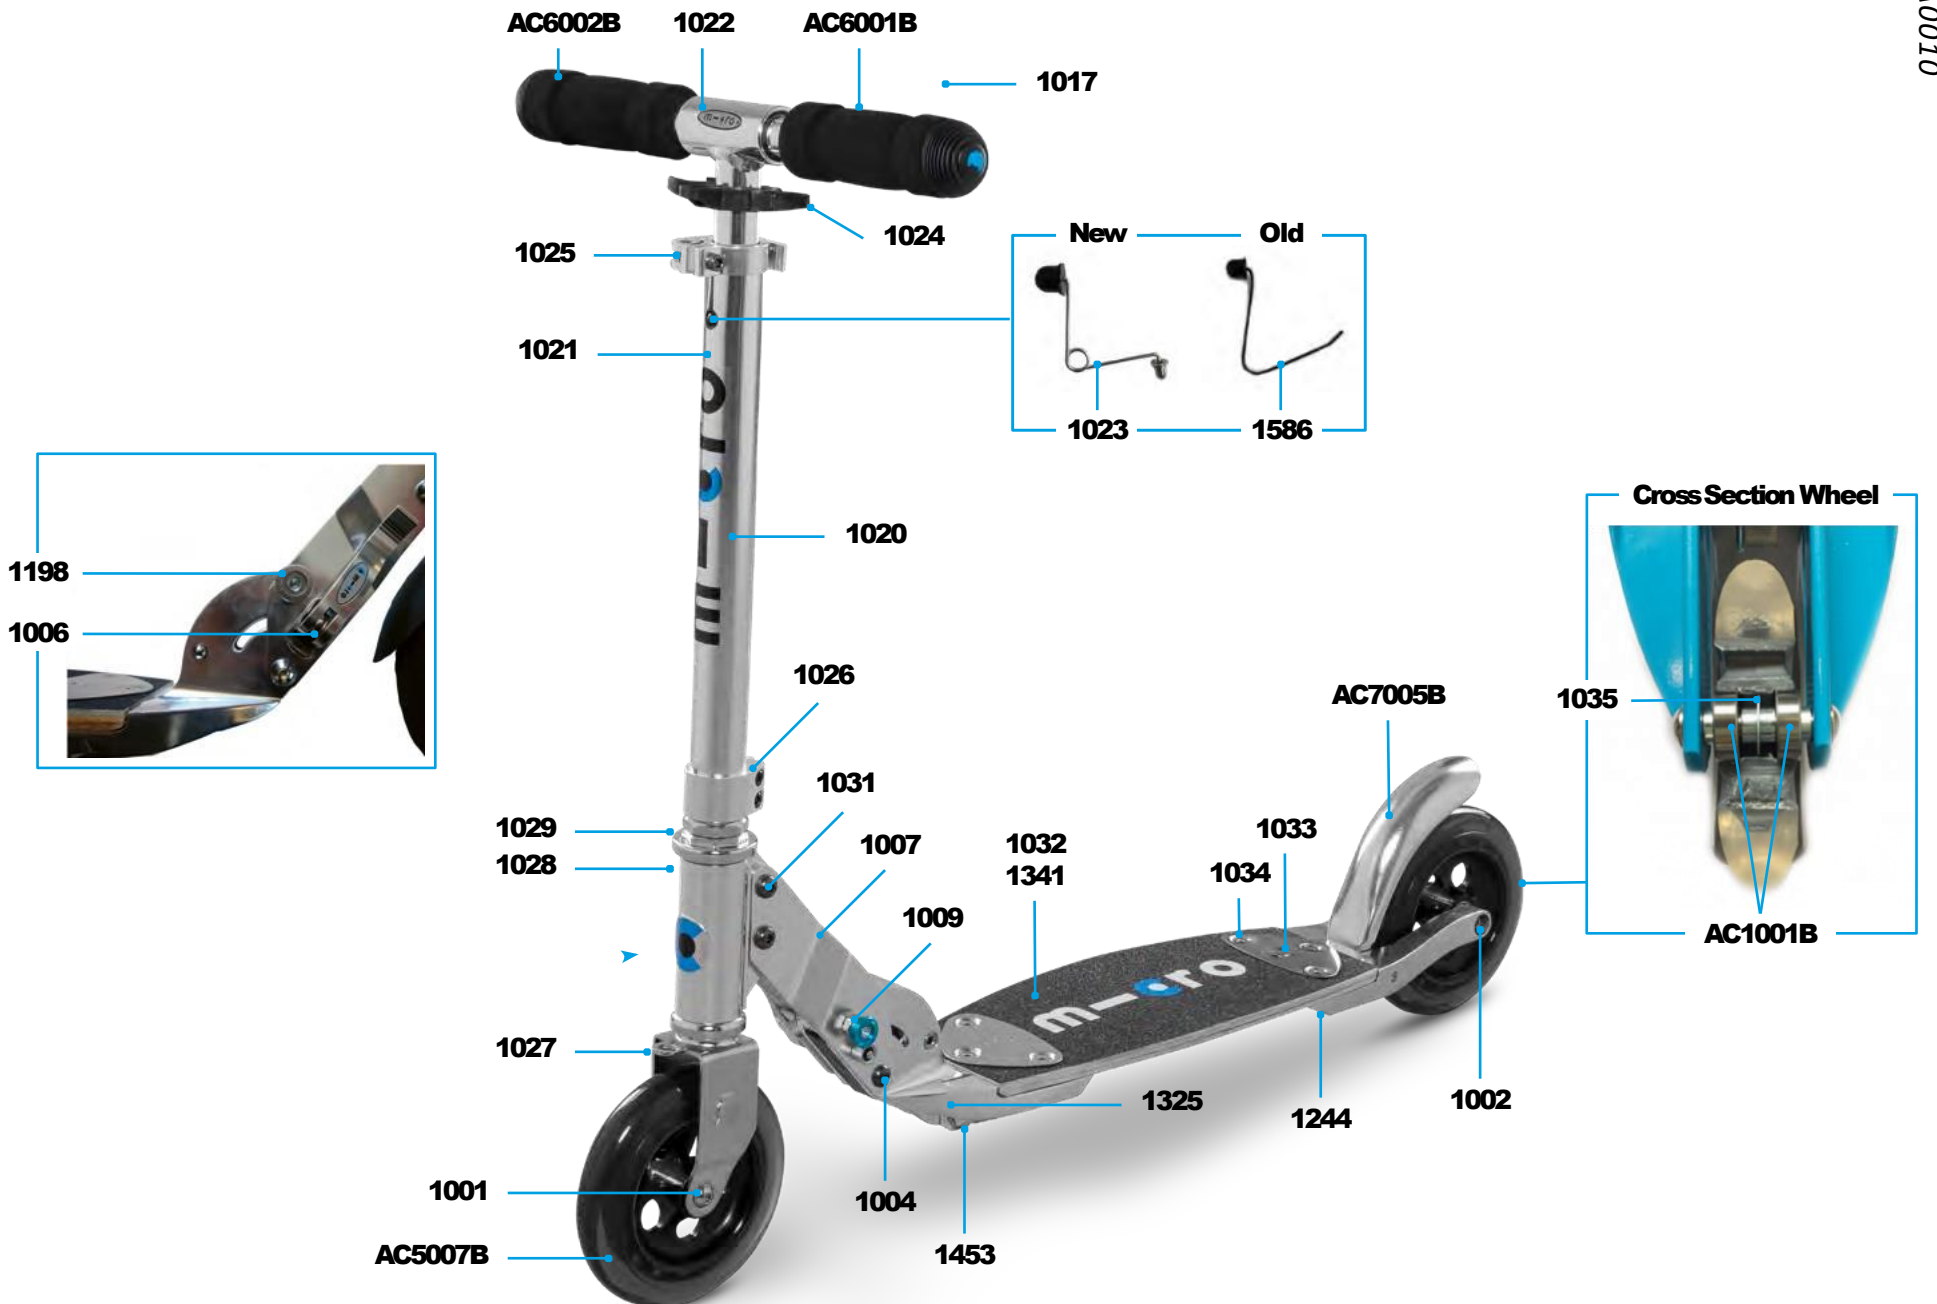

SA0106

MICRO FLEX WITH
KICKSTAND
SA0010