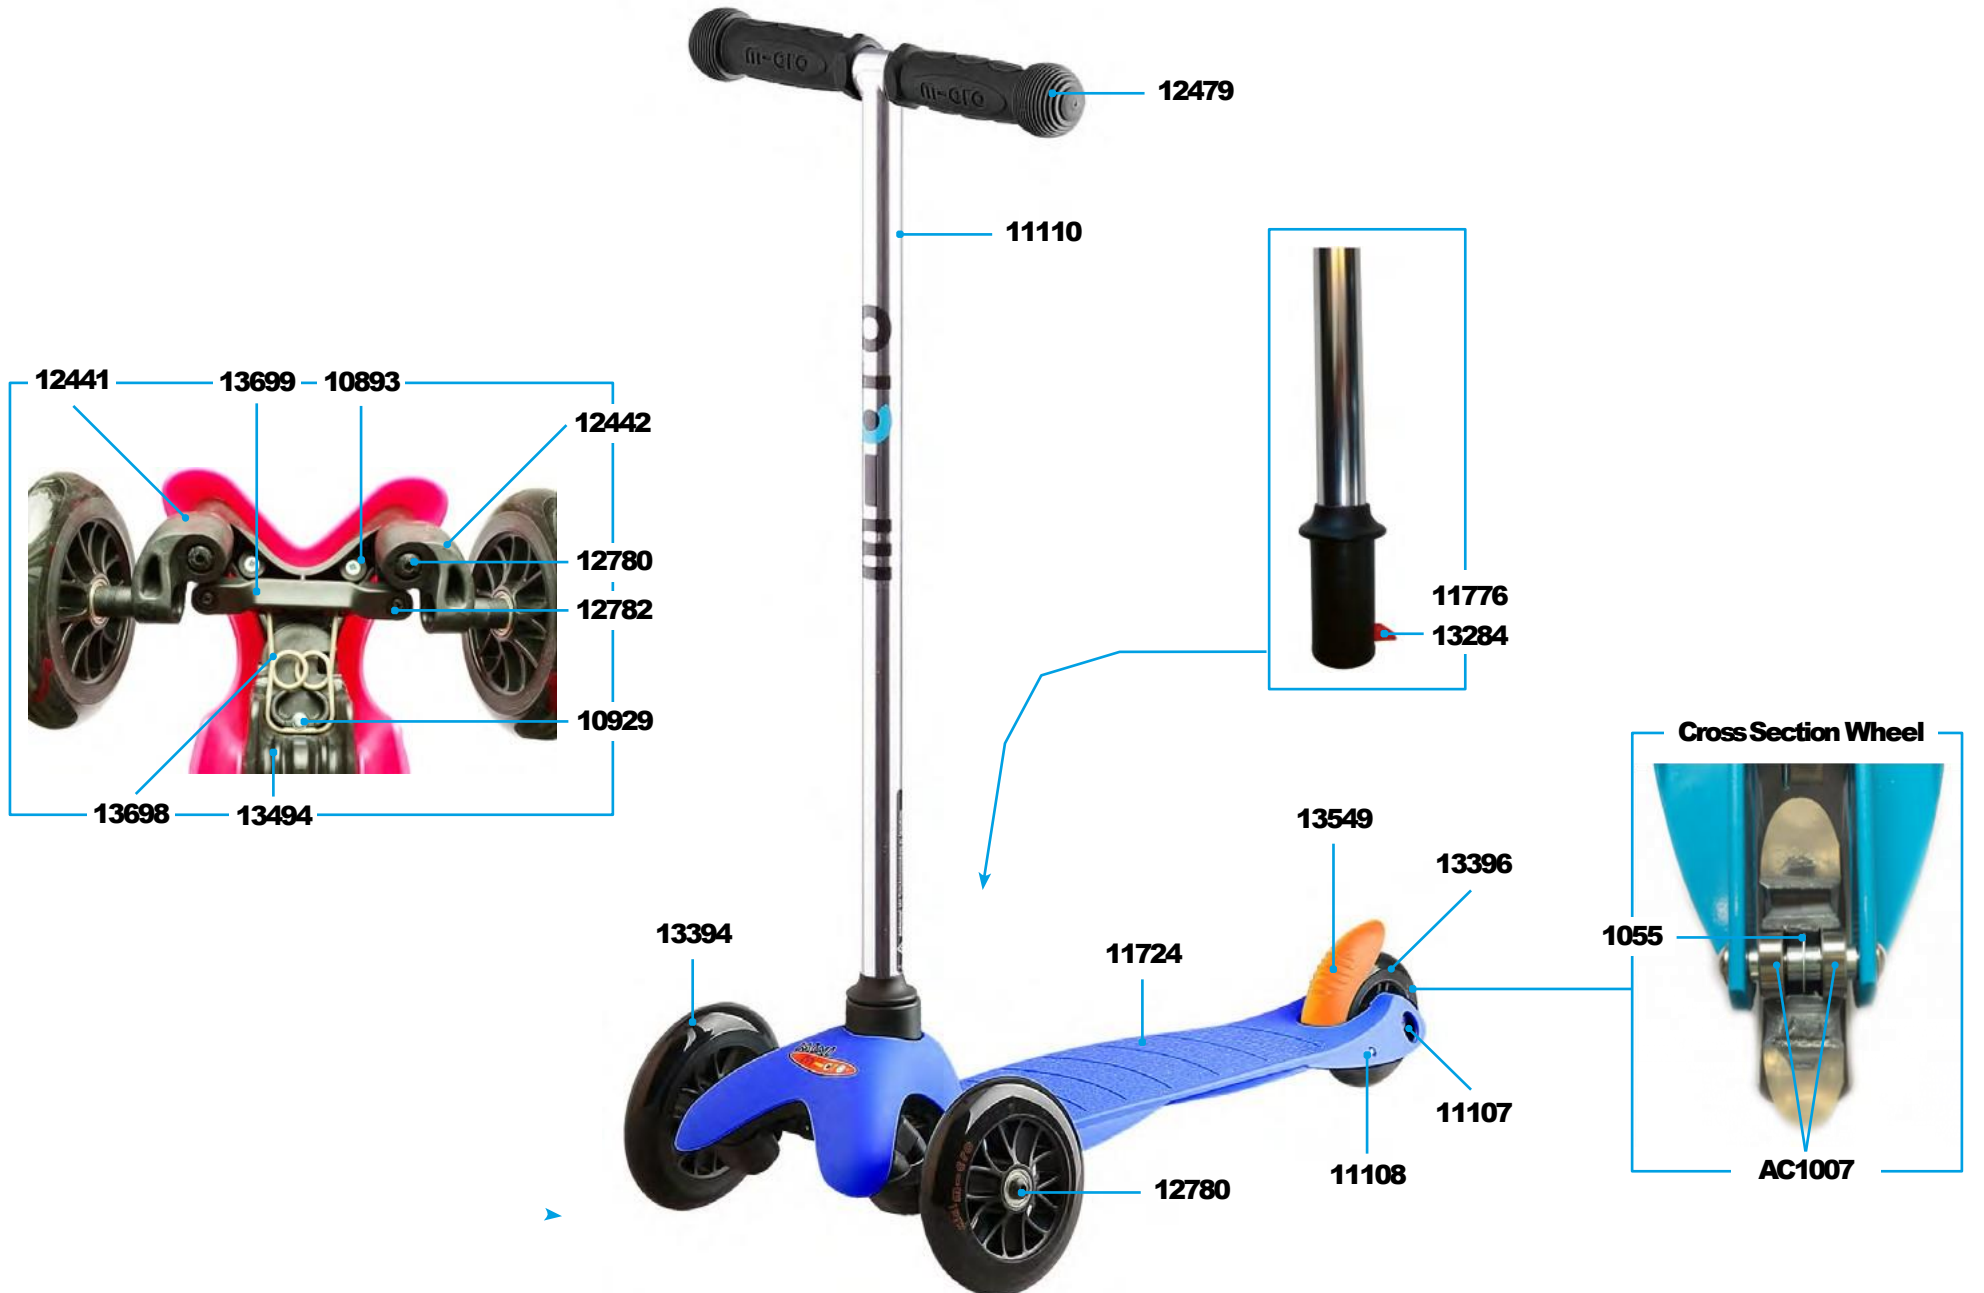

ACCESSORIES

Article No.	Article
AC1007	Single Bearing ABEC 9

COLOURS

Article No. And Colour	Deck	T-Bar Complete	Brake	Wheel (Front)	Grip Left	Grip Right
MM0054 Sparty Neon Blue/Pink	11152	11689	13550	13394	1289	1358
MM0055 Sparty Neon Orange/Pink	10922	11687	13550	13394	1358	1288
MM0079 Sparty Blue	11724	11110	13549	13394	1068	1068
MM0080 Sparty Pink	11725	11110	13549	13394	1068	1068
MM0109 Sparty Orange	10922	11110	13549	13394	1068	1068
MM0110 Sparty Green	10923	12356	13549	13394	1276	1276
MM0111 Sparty Red	10924	12357	13549	13394	1277	1277
MM0112 Sparty Yellow	10925	12354	13549	13394	1278	1278
MM0113 Sparty Aqua	10926	12355	13549	13394	1289	1289
MM0134 Sparty Candy Blue	12663	12673	13555	13394	1414	1414
MM0135 Sparty Candy Pink	12664	12672	13554	13394	1358	1358
MM0136 Sparty Candy lilac	12665	12674	13556	13394	1285	1285
MM0222 Sparty Lollipop Red	10924	13381	13552	13387	1278	1278
MM0223 Sparty Lollipop Green	10923	13380	13551	13393	1277	1277
MM0224 Sparty Lollipop Yellow	11678	13382	13553	13386	1276	1276

MINI MICRO SPORTY (GERMANY)
MM0079