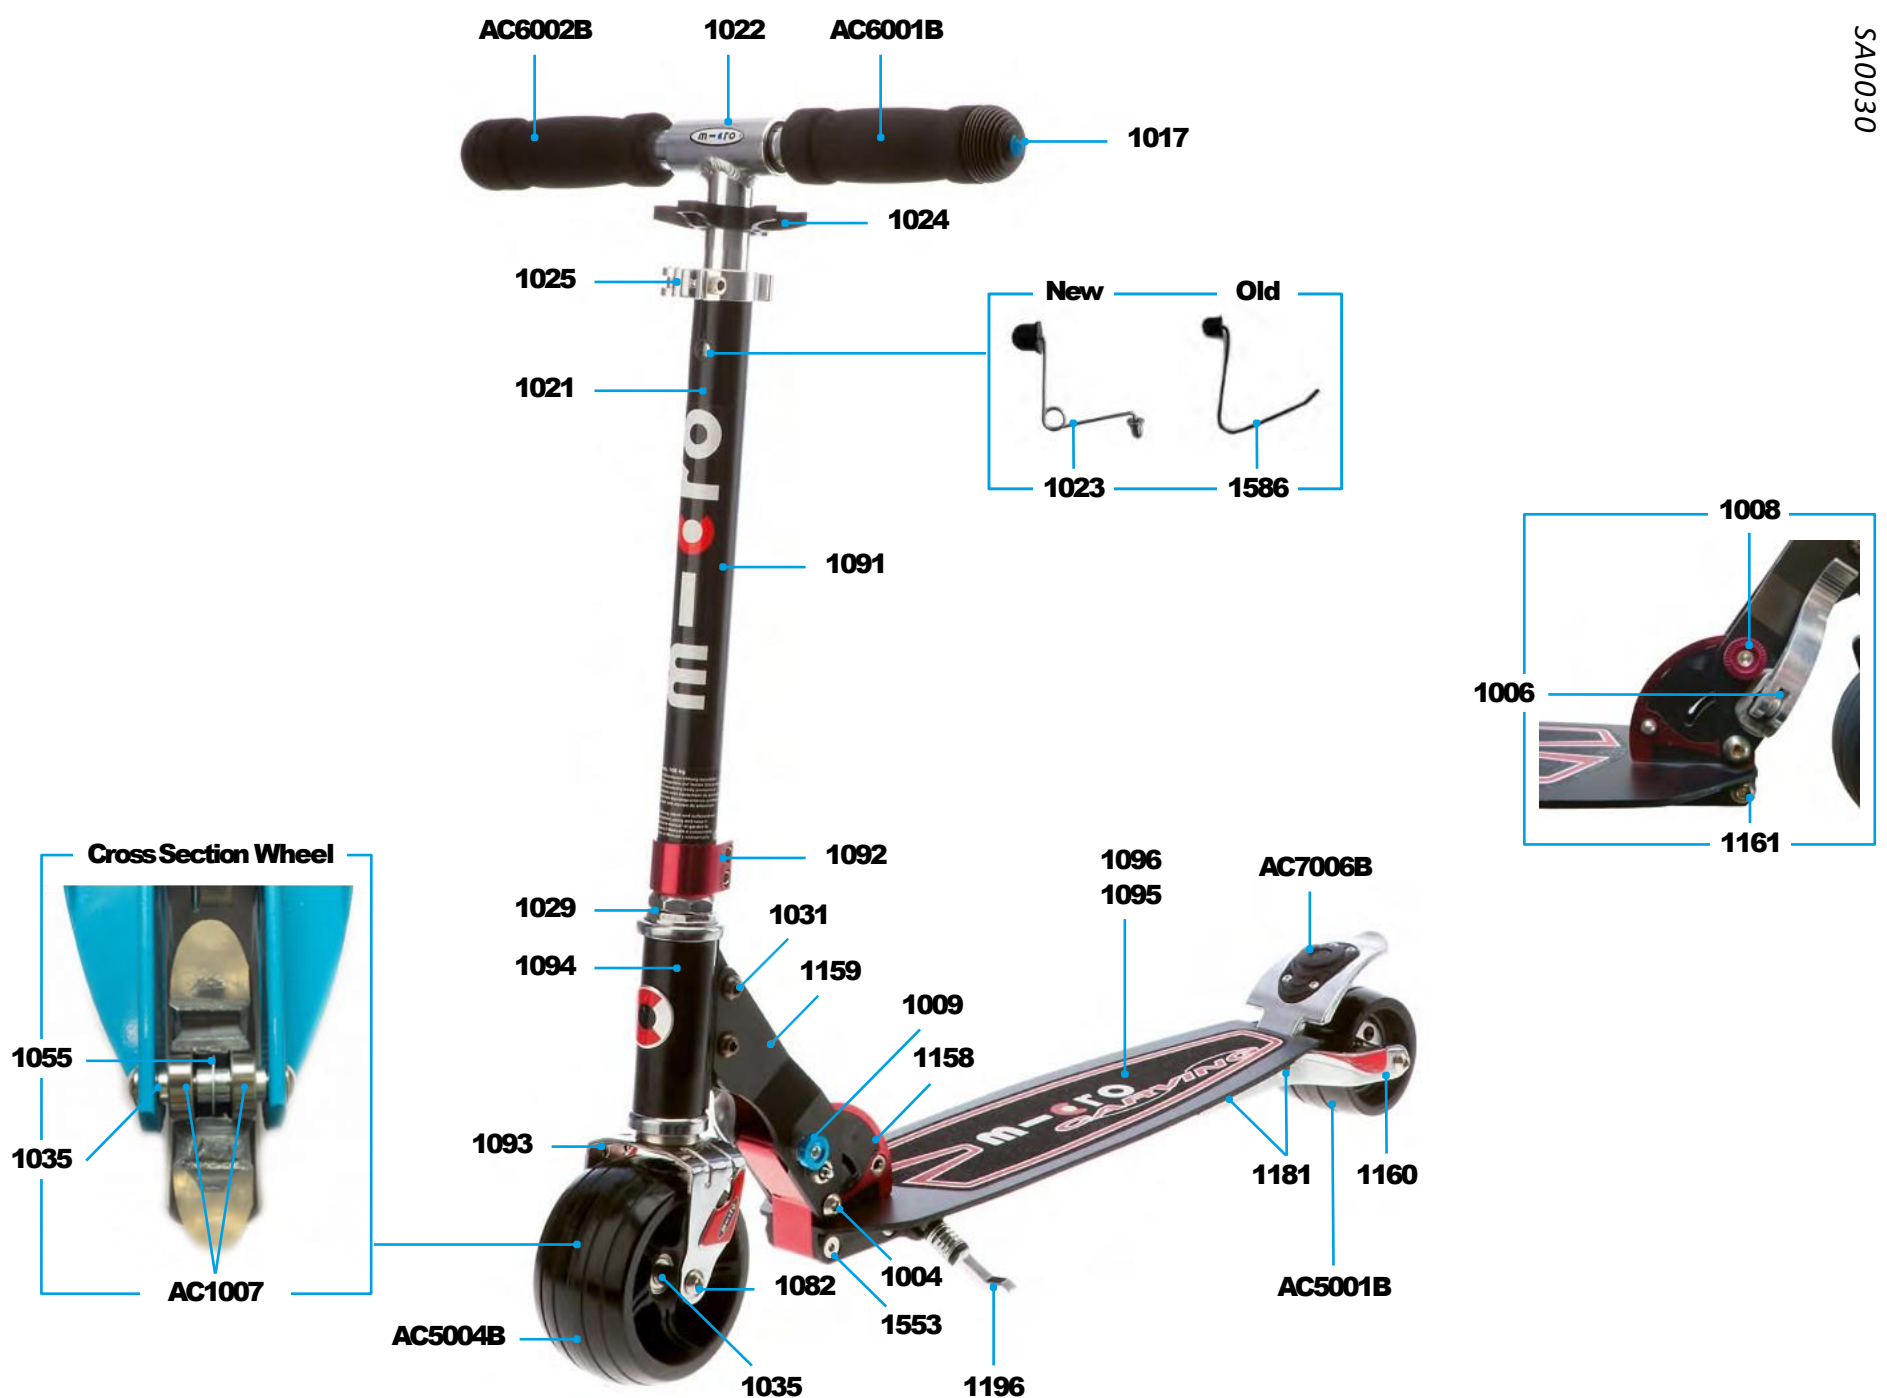

MICRO MONSTER BULLET

PARTS

Article No.	Article
1004	Axle Bolt Internal Thread, 44 mm
1006	Locking Complete
1008	Push Button
1009	Push Button
1017	Plugs, Handle Bolt, Rubber Strip
1021	Plastic Linkage Tube
1022	T-Tube
1024	Multimountclip
1025	Quick-Acting Clamp, Silver
1029	Inverter Logic Complete
1031	Axle Bolt Internal Thread, 19 mm
1035	Spacer Between Bearings 19.6 mm
1055	Spacer Between Bearings 10.25 mm
1082	Axle Bolt Internal Thread, 70 mm
1086	Brake Plate
1087	Brake Spring
1091	Lower T-Tube
1092	Lower Clamp, Red
1093	Steering Fork
1094	Front Holder
1095	Deck And Griptape
1096	Griptape
1158	Folding Block Red
1159	Holder Plates Left And Right
1160	Fastening Elements, Wheel Back
1161	Axle Bolt External Thread, 10.5 mm
1181	Axle Bolt Internal Thread, 47.5 mm
1196	Kick Stand With Screws
1208	Brake Bolt
1553	Axle Bolt External Thread, 21.5 mm
1586/1023	Bolt And Spring T-Bar

ACCESSORIES

Article No.	Article
AC6001B	High Density Foam Hand Grip
AC6002B	Complete Handgrip, Tube Plug, Shockcord
AC5001B	Wheel Back Complete Blister
AC5004B	Front Wheel Complete Blister
AC7006B	Brake Complete Blister
AC1007	Single Bearing ABEC 9

MICRO MONSTER
BULLET
SA0030