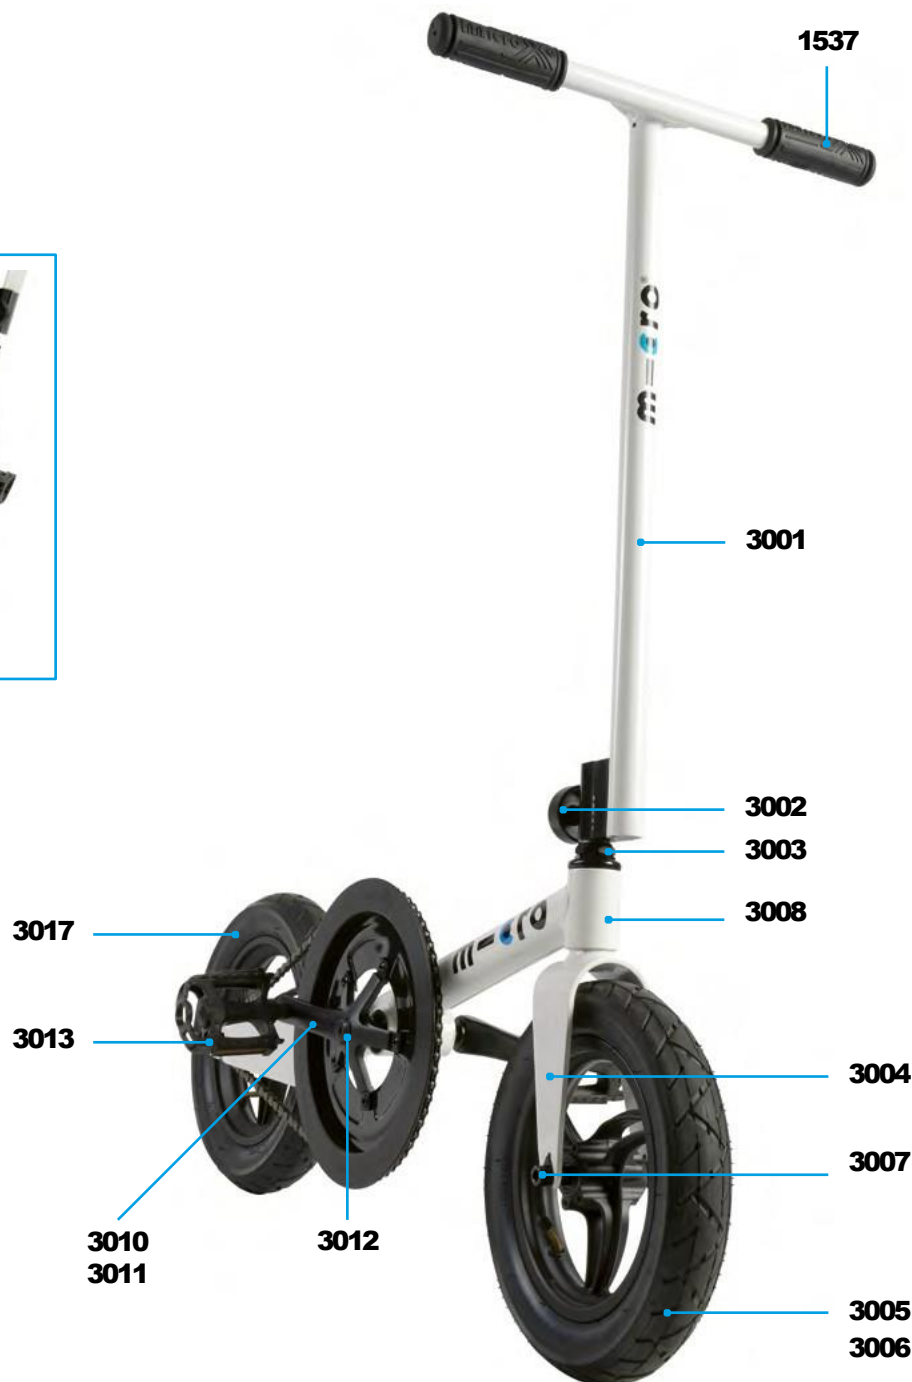

MICRO PEDALFLOW

PARTS

Article No.	Article
1537	Handles
3001	Handle Bar, White
3002	Chain Adjuster
3003	Set Of Bearings For Tube
3004	Front Fork
3005	Air Tube
3006	Front Wheel
3007	Wheel Bolt
3008	Frame
3009	Chain
3010	Crank Arm Left
3011	Crank Arm Right
3012	Crank Guide
3013	Pedales
3015	Crankset
3016	Chain Adjuster
3017	Back Wheel
3196	Handle Bar, Black
3197	Front Fork U Piece, Black
3256	Frame, Black

CB0002

MICRO
PEDALFLOW
CB0001