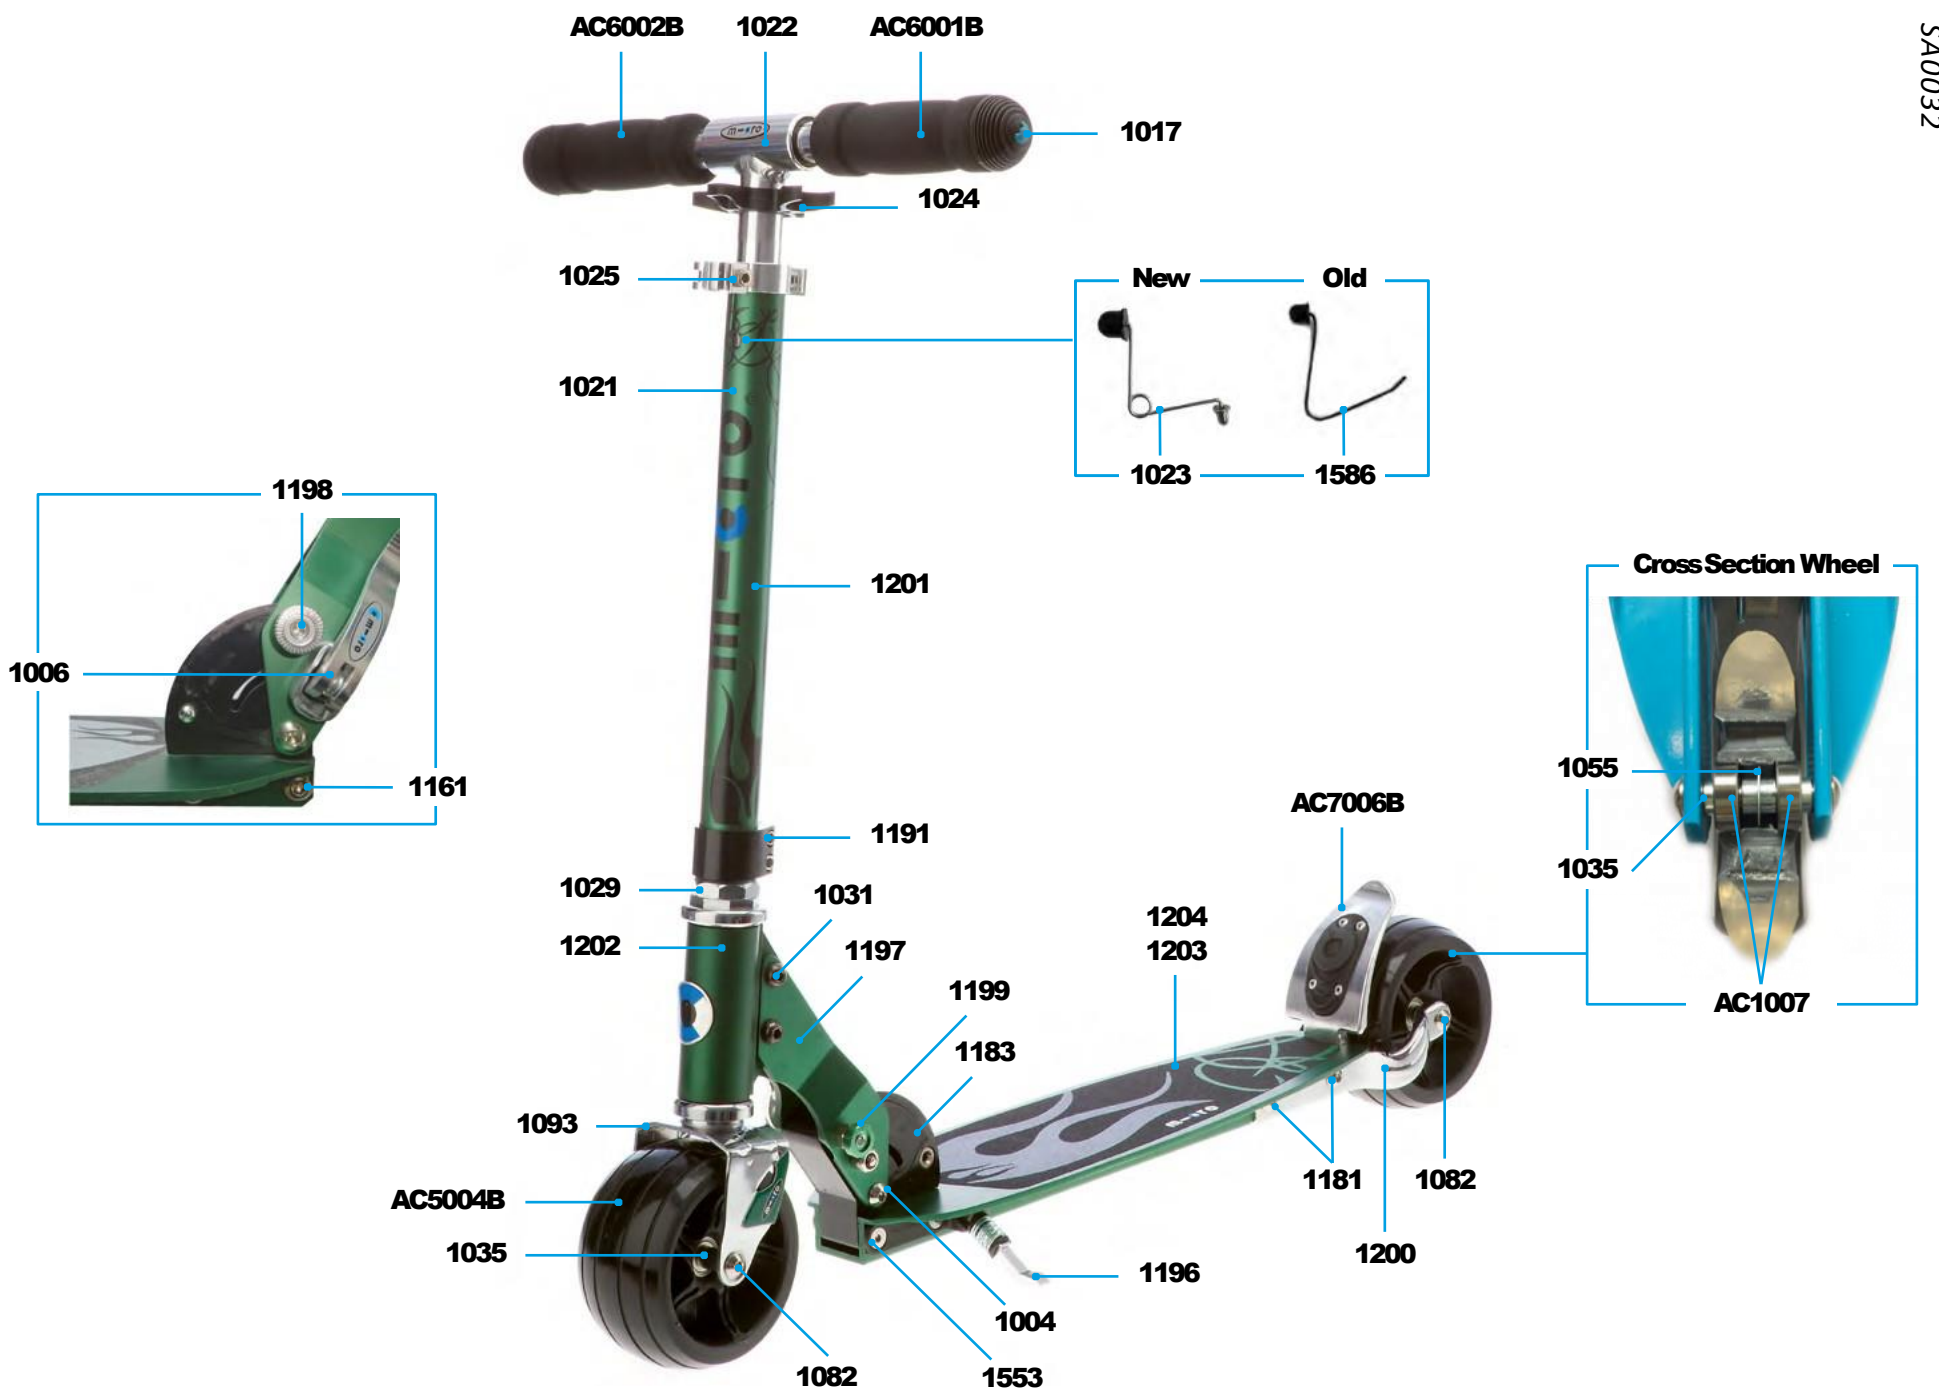

MICRO ROCKET

PARTS

Article No.	Article
1004	Axle Bolt Internal Thread, 44 mm
1006	Locking Complete
1017	Plugs, Handle Bolt, Rubber Strip
1021	Plastic Linkage Tube
1022	T-Tube
1024	Multimountclip
1025	Quick-Acting Clamp, Silver
1029	Inverter Logic Complete
1031	Axle Bolt Internal Thread, 19 mm
1035	Spacer Between Bearings 19.6 mm
1055	Spacer Between Bearings 10.25 mm
1082	Axle Bolt Internal Thread, 70 mm
1086	Brake Plate
1087	Brake Spring
1093	Steering Fork
1161	Axle Bolt External Thread, 10.5 mm
1181	Axle Bolt Internal Thread, 47.5 mm
1183	Folding Block, Black
1191	Lower Clamp, Black
1196	Kick Stand With Screws
1197	Holder Plates Left And Right
1198	Push Button, Silver
1199	Push Button, Green
1200	Fastening Elements Wheel Back
1201	Lower T-Tube
1202	Front Holder, Green
1203	Deck And Griptape, Green
1204	Griptape
1208	Brake Bolt
1553	Axle Bolt External Thread, 21.5 mm
1586/1023	Bolt And Spring T-Bar

ACCESSORIES

Article No.	Article
AC6001B	High Density Foam Hand Grip
AC6002B	Complete Handgrip, Tube Plug, Shockcord
AC5004B	Wheel Complete Blister
AC7006B	Brake Complete Blister
AC1007	Single Bearing ABEC 9

COLOURS

Article No. And Colour	Holder Plater Left And Right	Lower T-Tube	Deck And Griptape	Griptape	Front Holder
SA0143 Blue Sky	1663	1664	1666	1667	1665
SA0048 Black	1864	1866	1863	1667	1865

SA0048

MICRO
ROCKET
SA0032