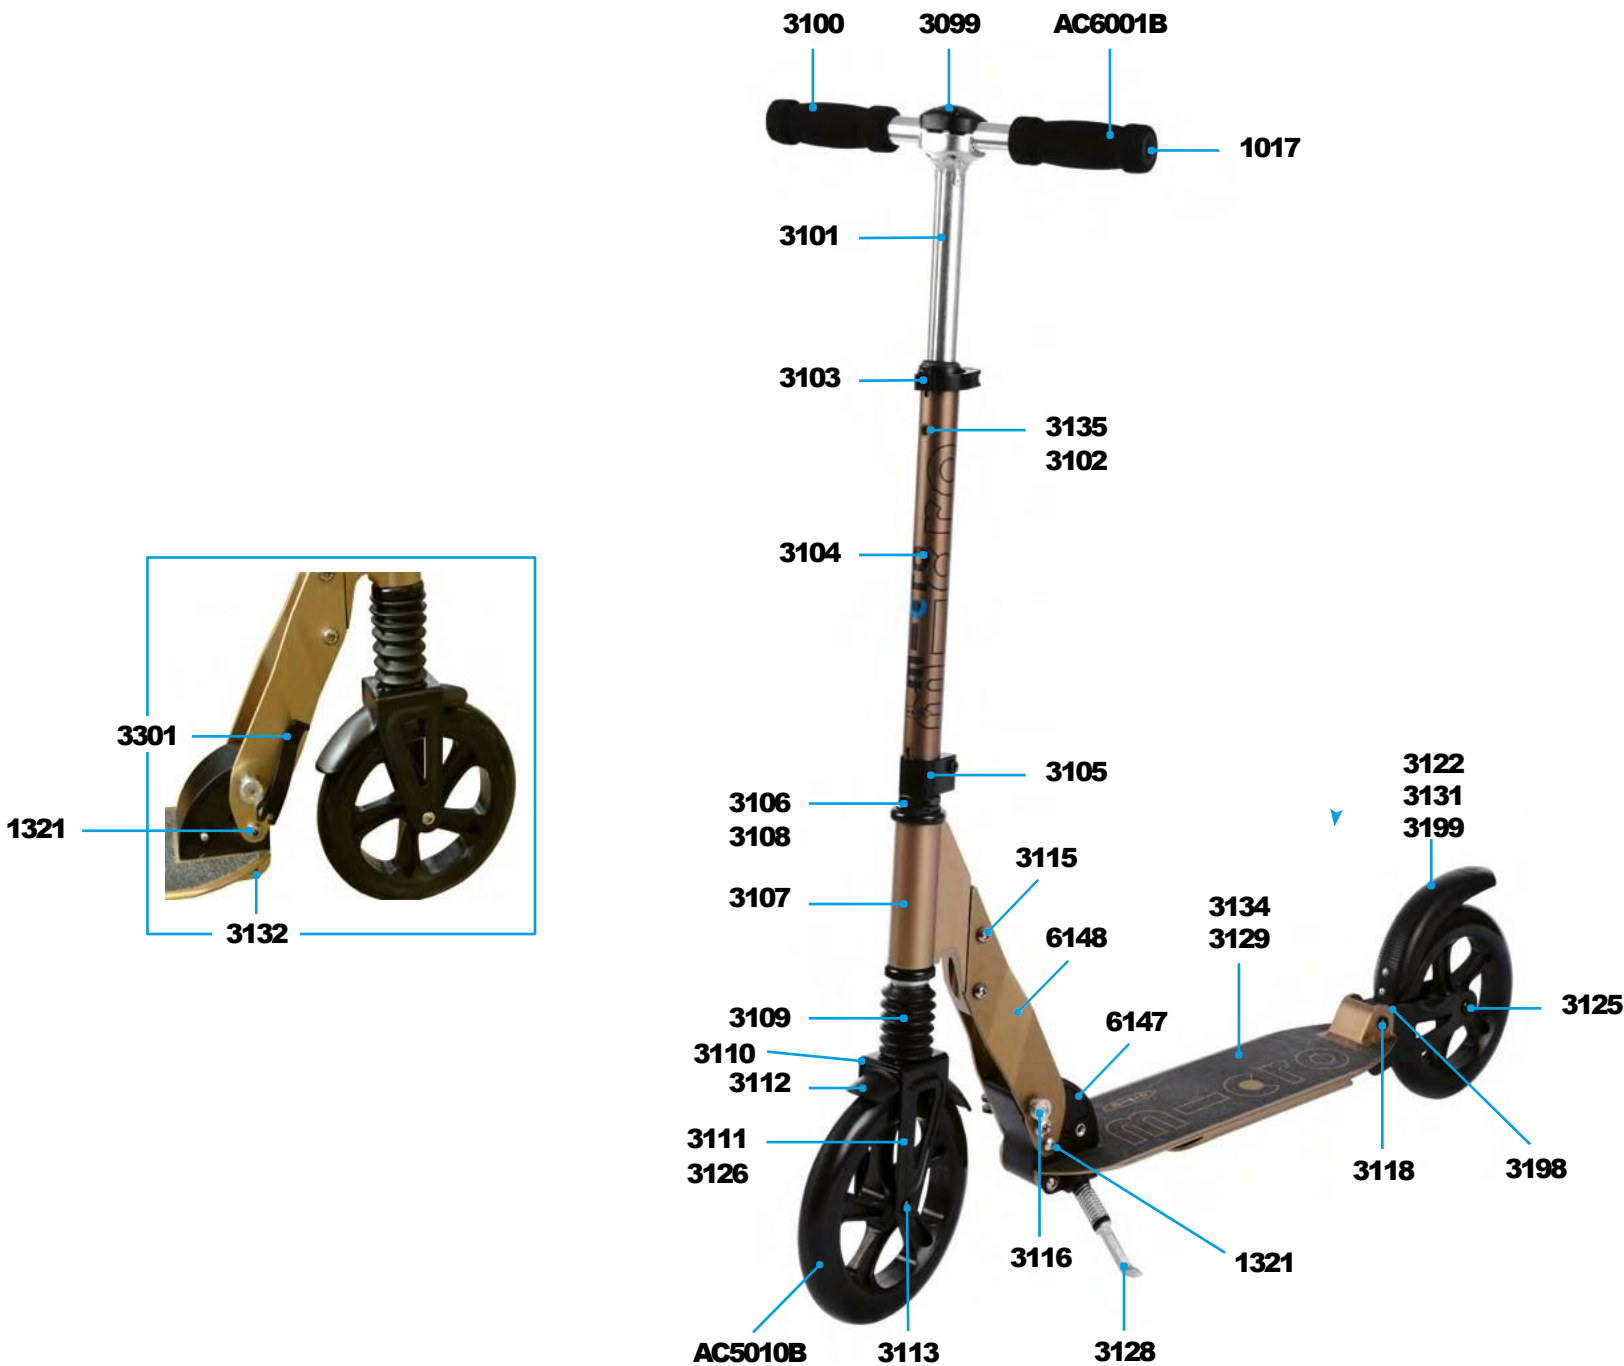

## PARTS

Article No.	Article
1017	Tube Plug With Shockcord
3099	Handle Bar Cap With Screws
3100	Handle Bar
3101	Bar With Spring And Bolt
3102	Plastic Linkage Tube
3103	Quick-Acting Clamp
3104	Lower T-Tube
3105	Lower Clamp
3106	Complete Headset
3107	Steering Head
3108	Round Socket Head Cap, Rebound Washer
3109	Dust Protection
3110	Screws Suspension
3111	Steering Fork Complete
3112	Fender Front Wheel With Screws
3113	Axle
3115	Bolt For Holder Plates
3116	Push Button, Silver
3118	Sleeves/Spacer Back Suspension
3122	Brake Plate
3124	Bolt For Brake
3125	Axle Back Wheel
3126	Steering Fork Complete incl. Fender
3301	Quick Release Folding
3128	Kickstand With Two Screws
3129	Deck With Griptape
3130	Spring Complete
3131	Rear Fork With Brake No Wheel
3132	Step Screw
3133	Brake Pin
3134	Griptape
3135	Bolt And Spring T-Bar
3199	Brake Pad

## ACCESSORIES

Article No.	Article
3198	Brake Spring
3218	Deck With Griptape
3219	Griptape
3220	Holder Plates (Left)   Holderplates (Right)
3221	Steering Head Black
3222	Lower Tube
6147	Folding Block
6148	Holder Plates Left And Right

# MICRO FLEX WITH KICKSTAND