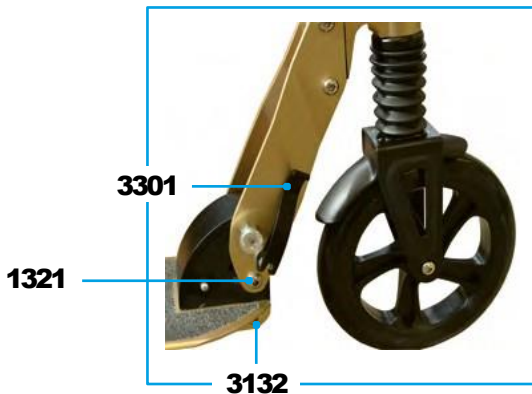

MICRO
SUSPENSION
SA0065