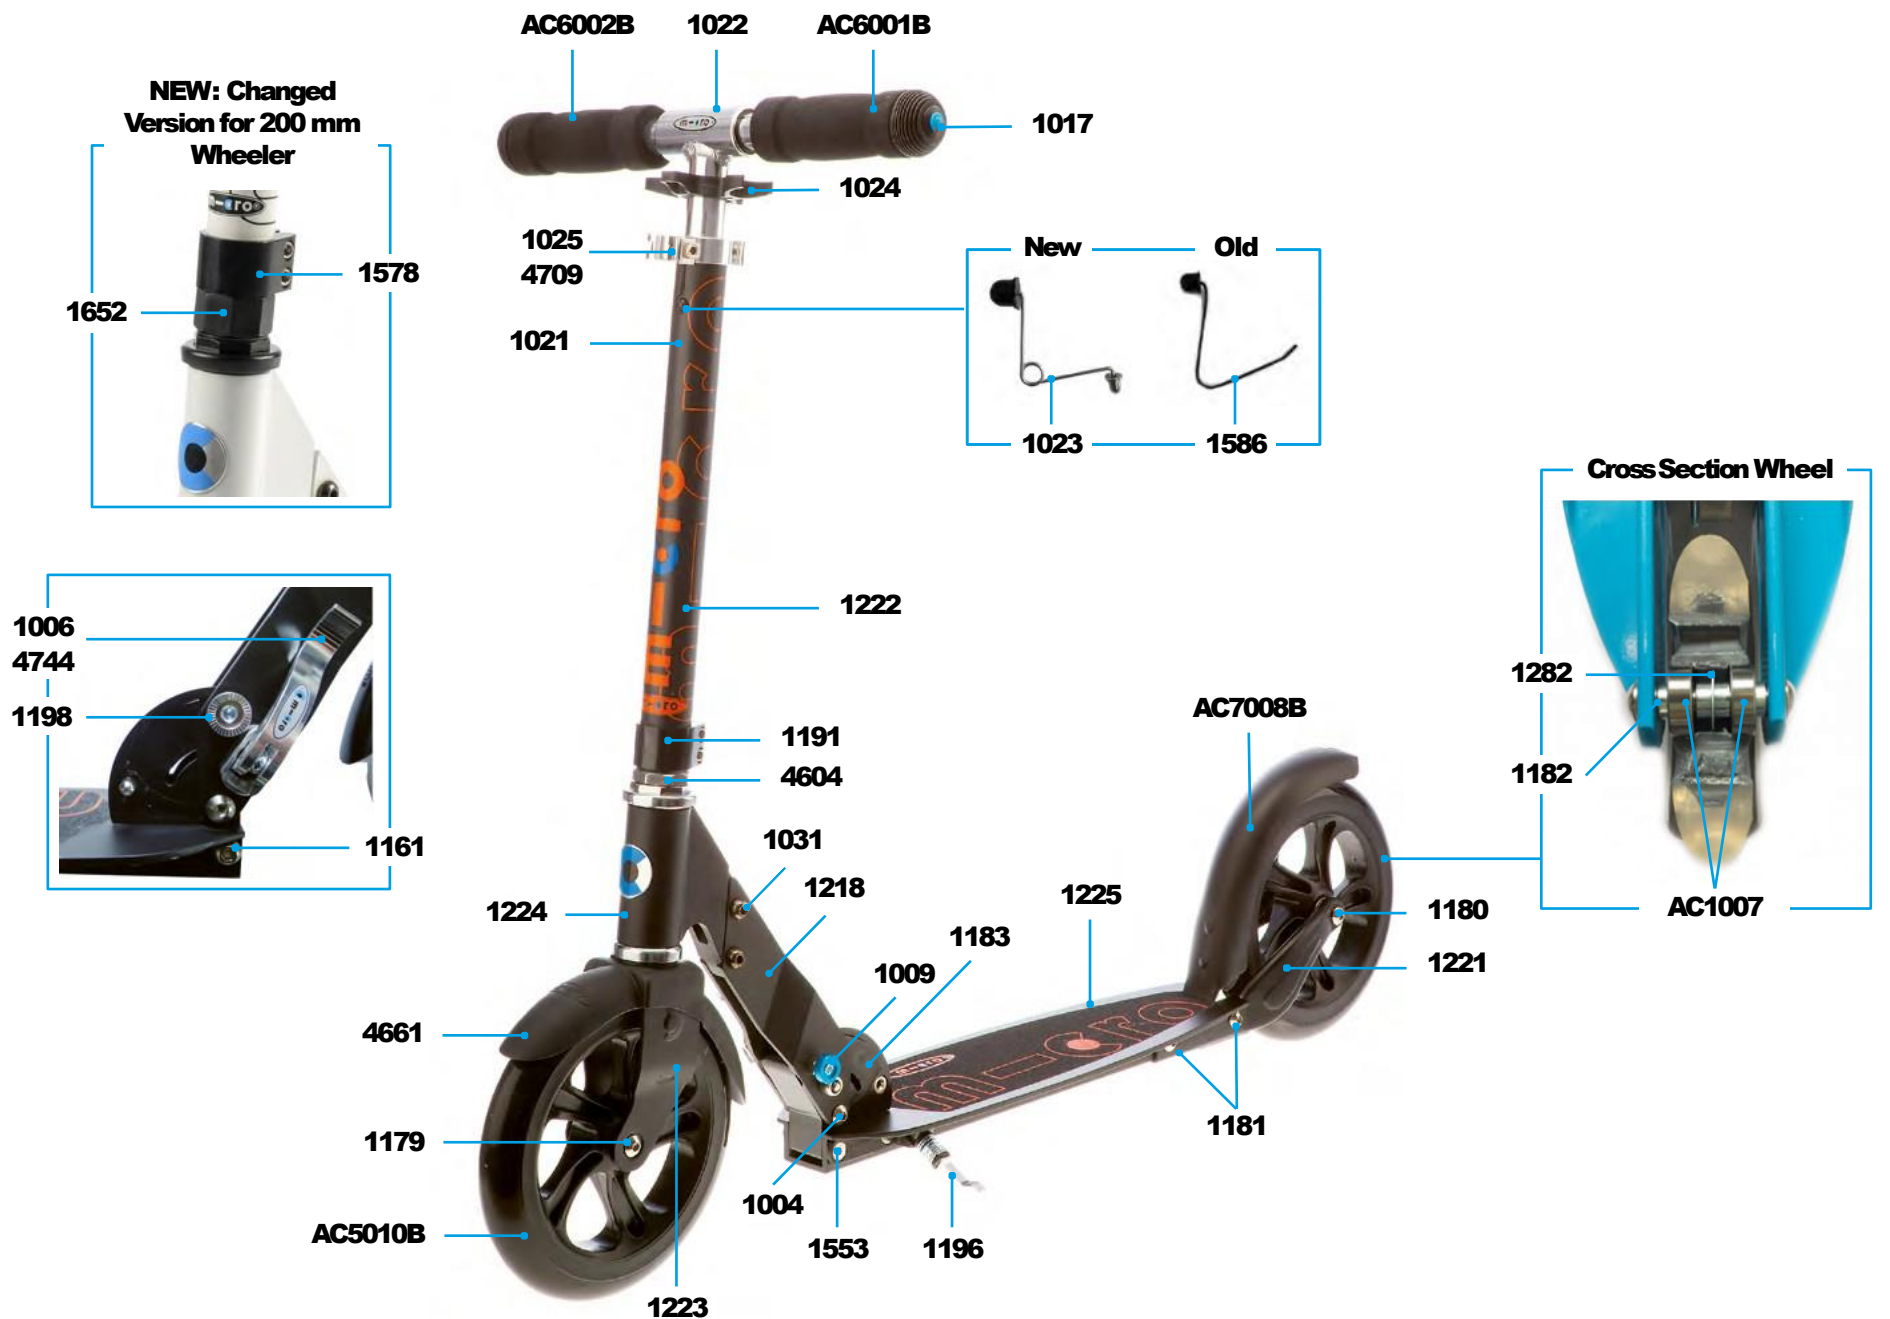

MICRO CLASSIC
SA0034 Black / SA0049 Neochrome