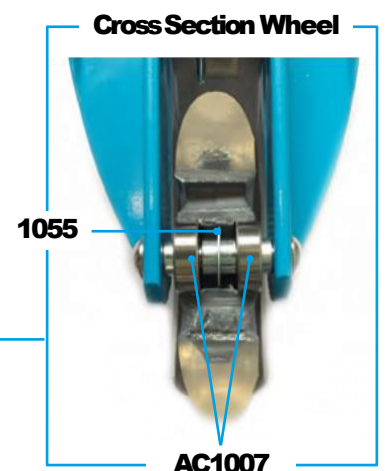

MAXI MICRO DELUXE AND FOLDABLE
MMD035