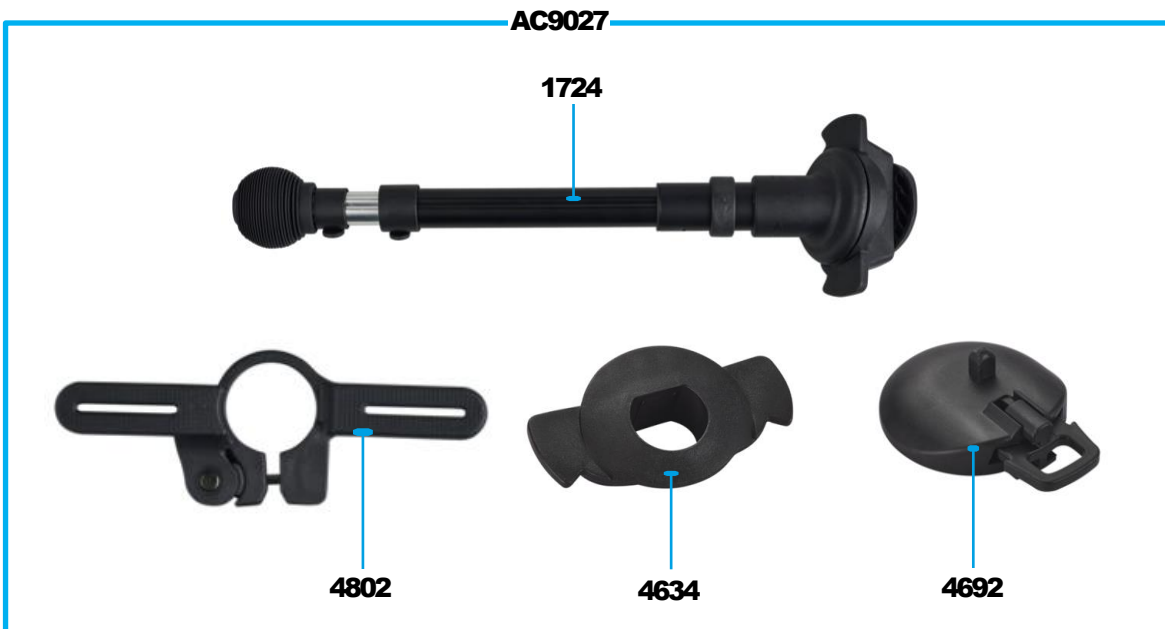

# MICRO 3IN1 ACCESSORIES

PARTS

Article No.	Article
AC8051	Mini Micro 3in1 Deluxe Plus Set
AC9027	3in1 Pushbar With Adapter And Footrest
AC9000	Seat And O-Bar
1724	Plus Push Bar
4633	Screw And Front Holder
4691	Seat With Screw And Front Holder And Plastic Spacer
4802	Footrest
4599	Plastic Spacer
4634	Adapter For Pushbar
4692	Disc And Stopper For Pushbar
1418	O-Handlebar
1417	Seat With Screw And Front Holder
1419	Screw For Front Holder
1420	Front Holder