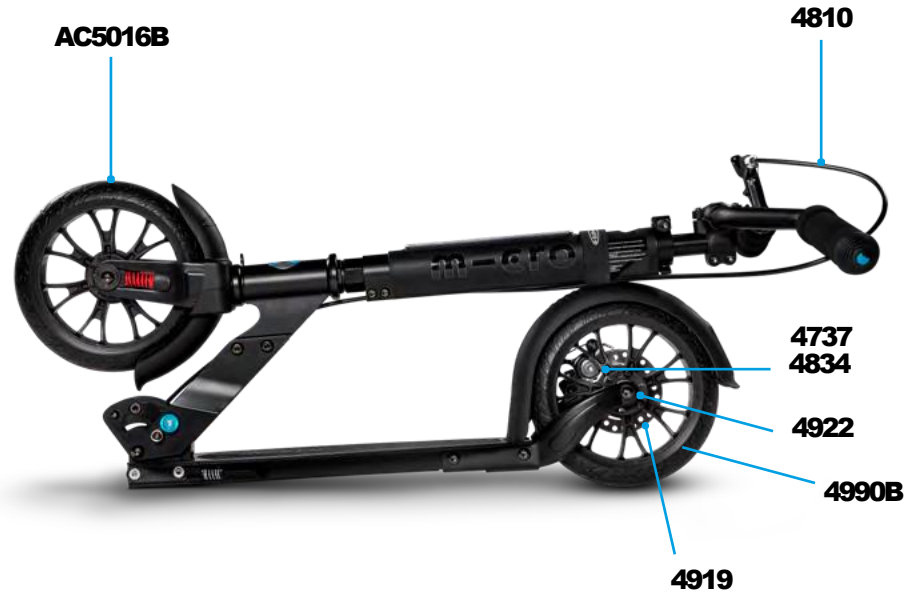

MICRO METROPOLITAN / DELUXE

PARTS

Article No.	Article
1004	Axle Bolt Internal Thread, 44 mm
1009	Blue Pushbutton
1023	Spring And Pushbutton
1031	Axle Bolt Internal Thread, 19 mm
1161	Axle Bolt External Thread, 10.5 mm
1180	Rear Axle Bolt Internal Thread, 62mm Metropolitan
1224	Front Holder Black
1553	Axle Bolt External Thread, 21.5mm
1578	Lower Clamp, 200 mm, Black Matt
1888	Front Fender
4705	Kickstand Black
4708	Griptape
4709	Quick Active Clamp Black
4715	Foot Brake Complete Metropolitan
4736	T-Bar Metropolitan Complete
4737	Brake Pads Metropolitan
4743	Holder For Handgrip / Holder For Handlebar
4744	Folding Quick Release - Black
4755	Headset Metropolitan Und Metropol Deluxe
4807	Font Axle Bolt Internal Thread, 64mm
4810	Handbrake System Complete
4811	Front Fork With Suspension
4919	Disk (Brake)
4922	Rear Axle Bolt Internal Thread, 74mm Metropolitan Deluxe
4929	Holder Plates Left & Right Metropolitan
4834	Disk Brake Set Complete
4835	Handlebar End Caps
7112	Folding Block

ACCESSORIES

Article No.	Article
AC5010B	Wheel Black 200mm Metropolitan
AC6001B	High Density Foam Hand Grip
AC9056	Tube Light
4990B	Rear Wheel Black 200mm Metropolitan Deluxe Box
AC5016B	Front Wheel Black 200mm Metropolitan Deluxe Box

MICRO METROPOLITAN / DELUXE
SA0188 / SA0212