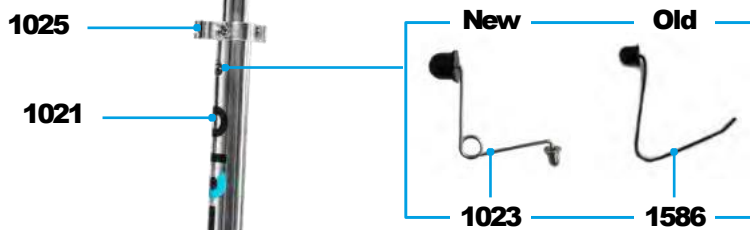

SA0038

SA0119

SA0120

SA0176

**NEW: Changed Version for 200 mm Wheeler**

AC6002B 1022 AC6001B 1017 1024

**Cross Section Wheel**

MICRO FLEX AIR SA0035