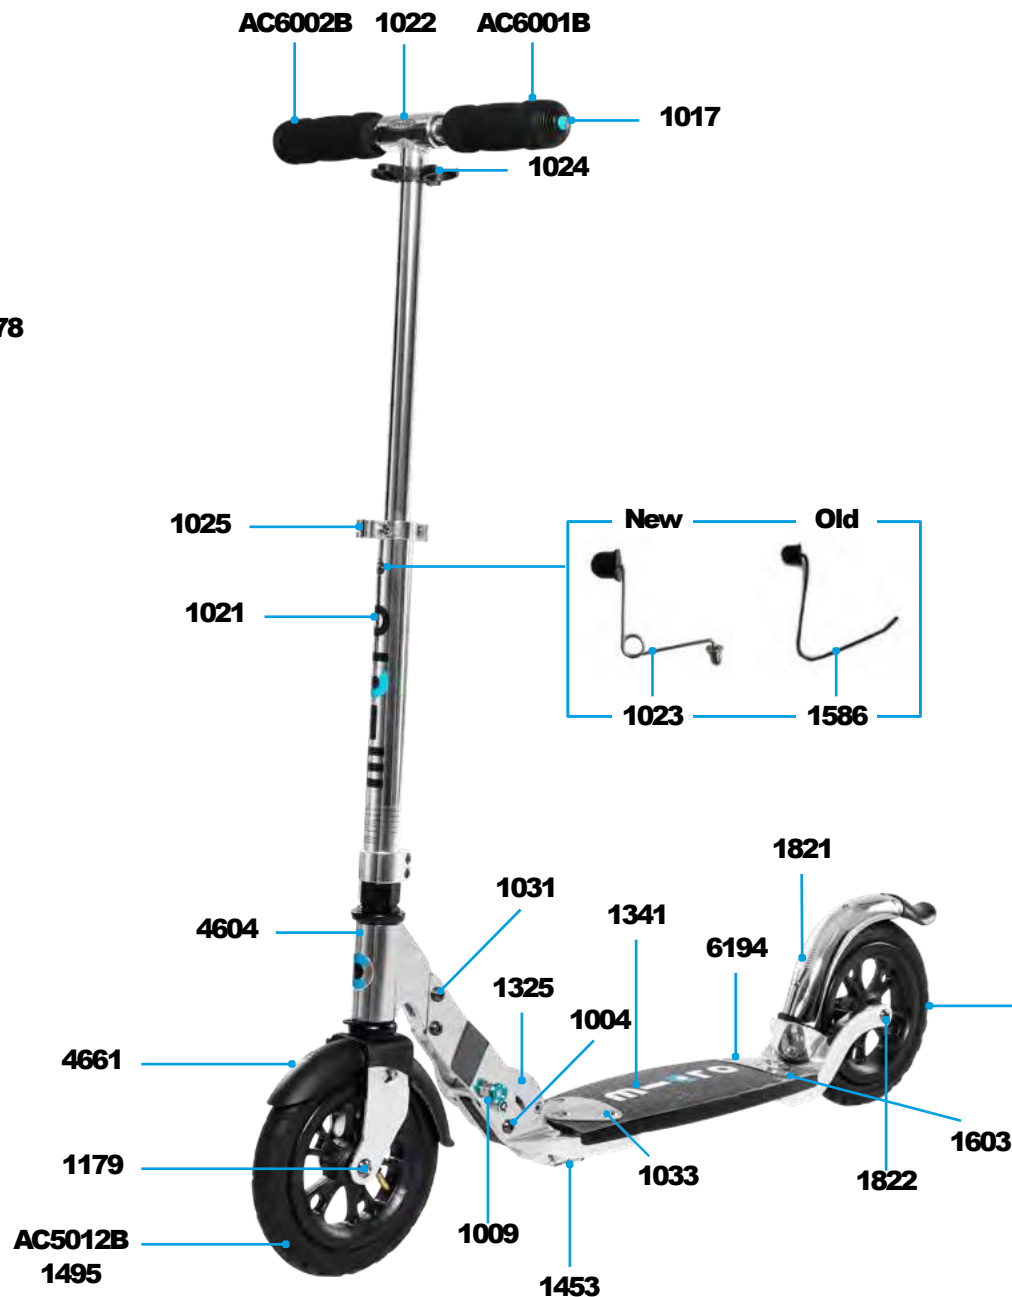

SA0038

SA0119

SA0120

SA0176

**NEW: Changed Version for 200 mm Wheeler**

AC6002B 1022 AC6001B 1017 1024

**Cross Section Wheel**

MICRO FLEX AIR SA0035