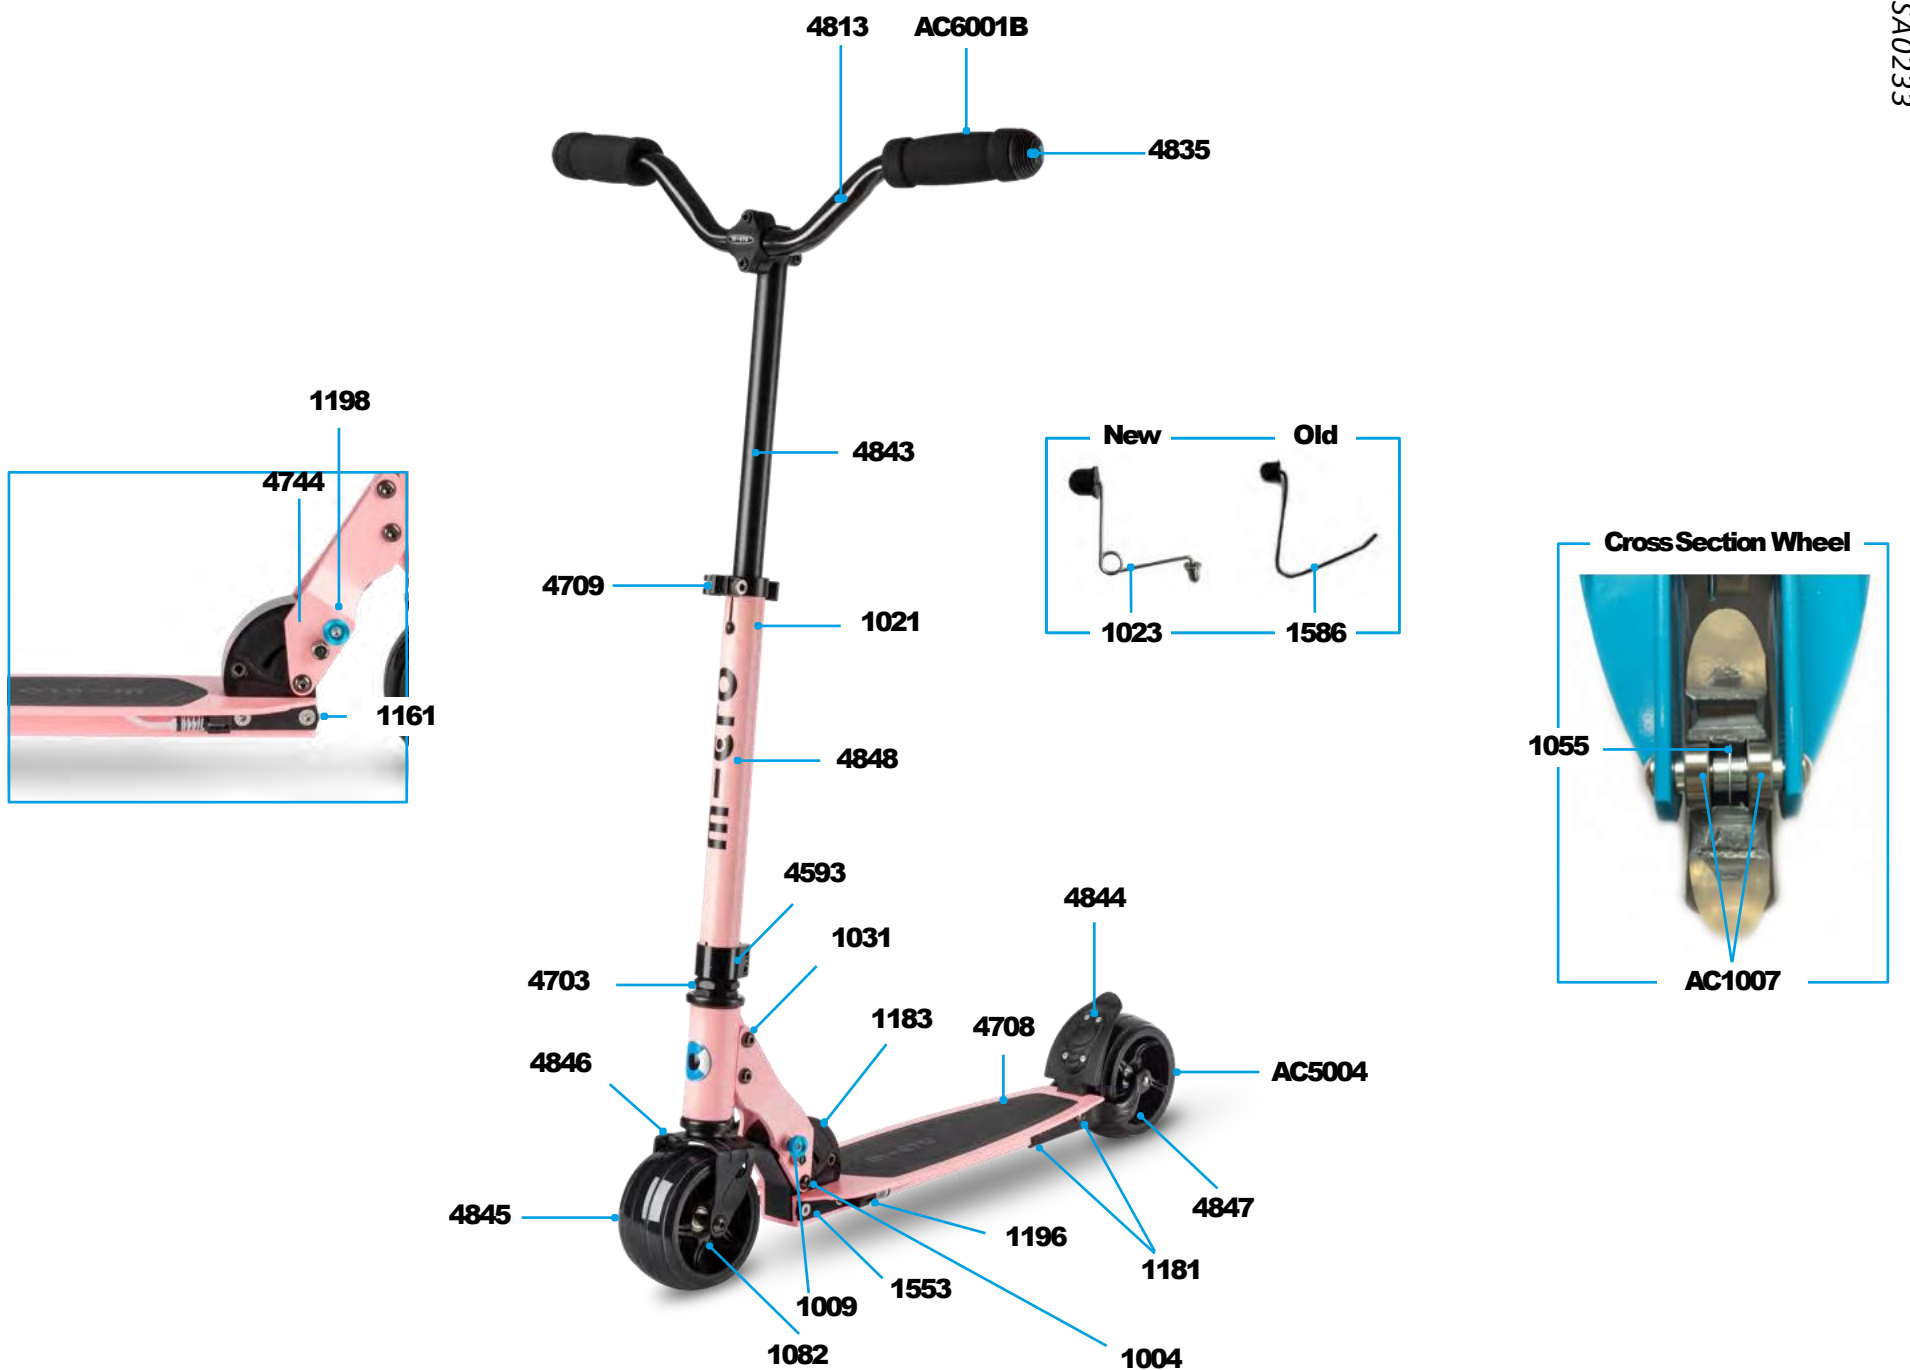

MICRO ROCKET DELUXE

PARTS

Article No.	Article
1004	Axle Bolt Internal Thread, 44 mm
4744	Folding Quick Release Complete
4813	Handlebar With Clamp
1021	Plastic Linkage Tube
4709	Quick Acting Clamp Black
4703	Headset Complete
1031	Axle Bolt Internal Thread, 19 mm
4845	Spacer Between Bearings, 20 mm
1055	Spacer Between Bearings, 10.25 mm
1082	Axle Bolt Internal Thread, 70 mm
4844	Brake Plate
4846	Steering Fork
4843	T-Tube
1161	Axle Bolt External Thread, 10.5 mm
1181	Axle Bolt Internal Thread, 47.5 mm
1183	Folding Block, Black
4593	Lower Clamp, Black
1196	Kick Stand With Screws
1009	Blue Pushbutton
4848	Lower T-Tube Neon Rose
4849	Lower T-Tube Alaskan Blue
4847	Fastening Elements Wheel Back
4708	Griptape
4836	Brake Bolt
1553	Axle Bolt External Thread, 21.5 mm
1023	Bolt & Spring T-Bar Plastic
4835	Handlebar End Caps

ACCESSORIES

Article No.	Article
AC5004B	Wheel Complete Blister
AC6001B	High Density Foam Hand Grip
AC1007	Single Bearing ABEC 9

SA0234

MICRO ROCKET
DELUXE
SA0233