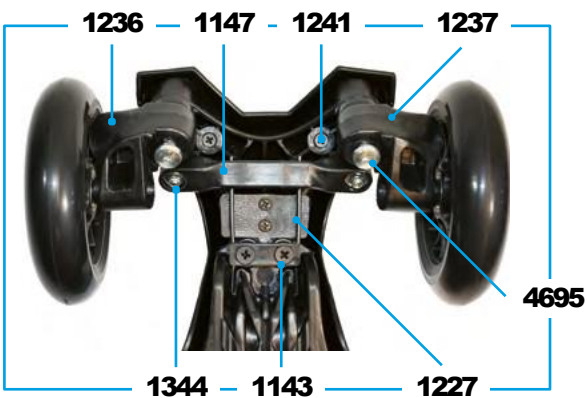

MAXI MICRO
CLASSIC
MM0015