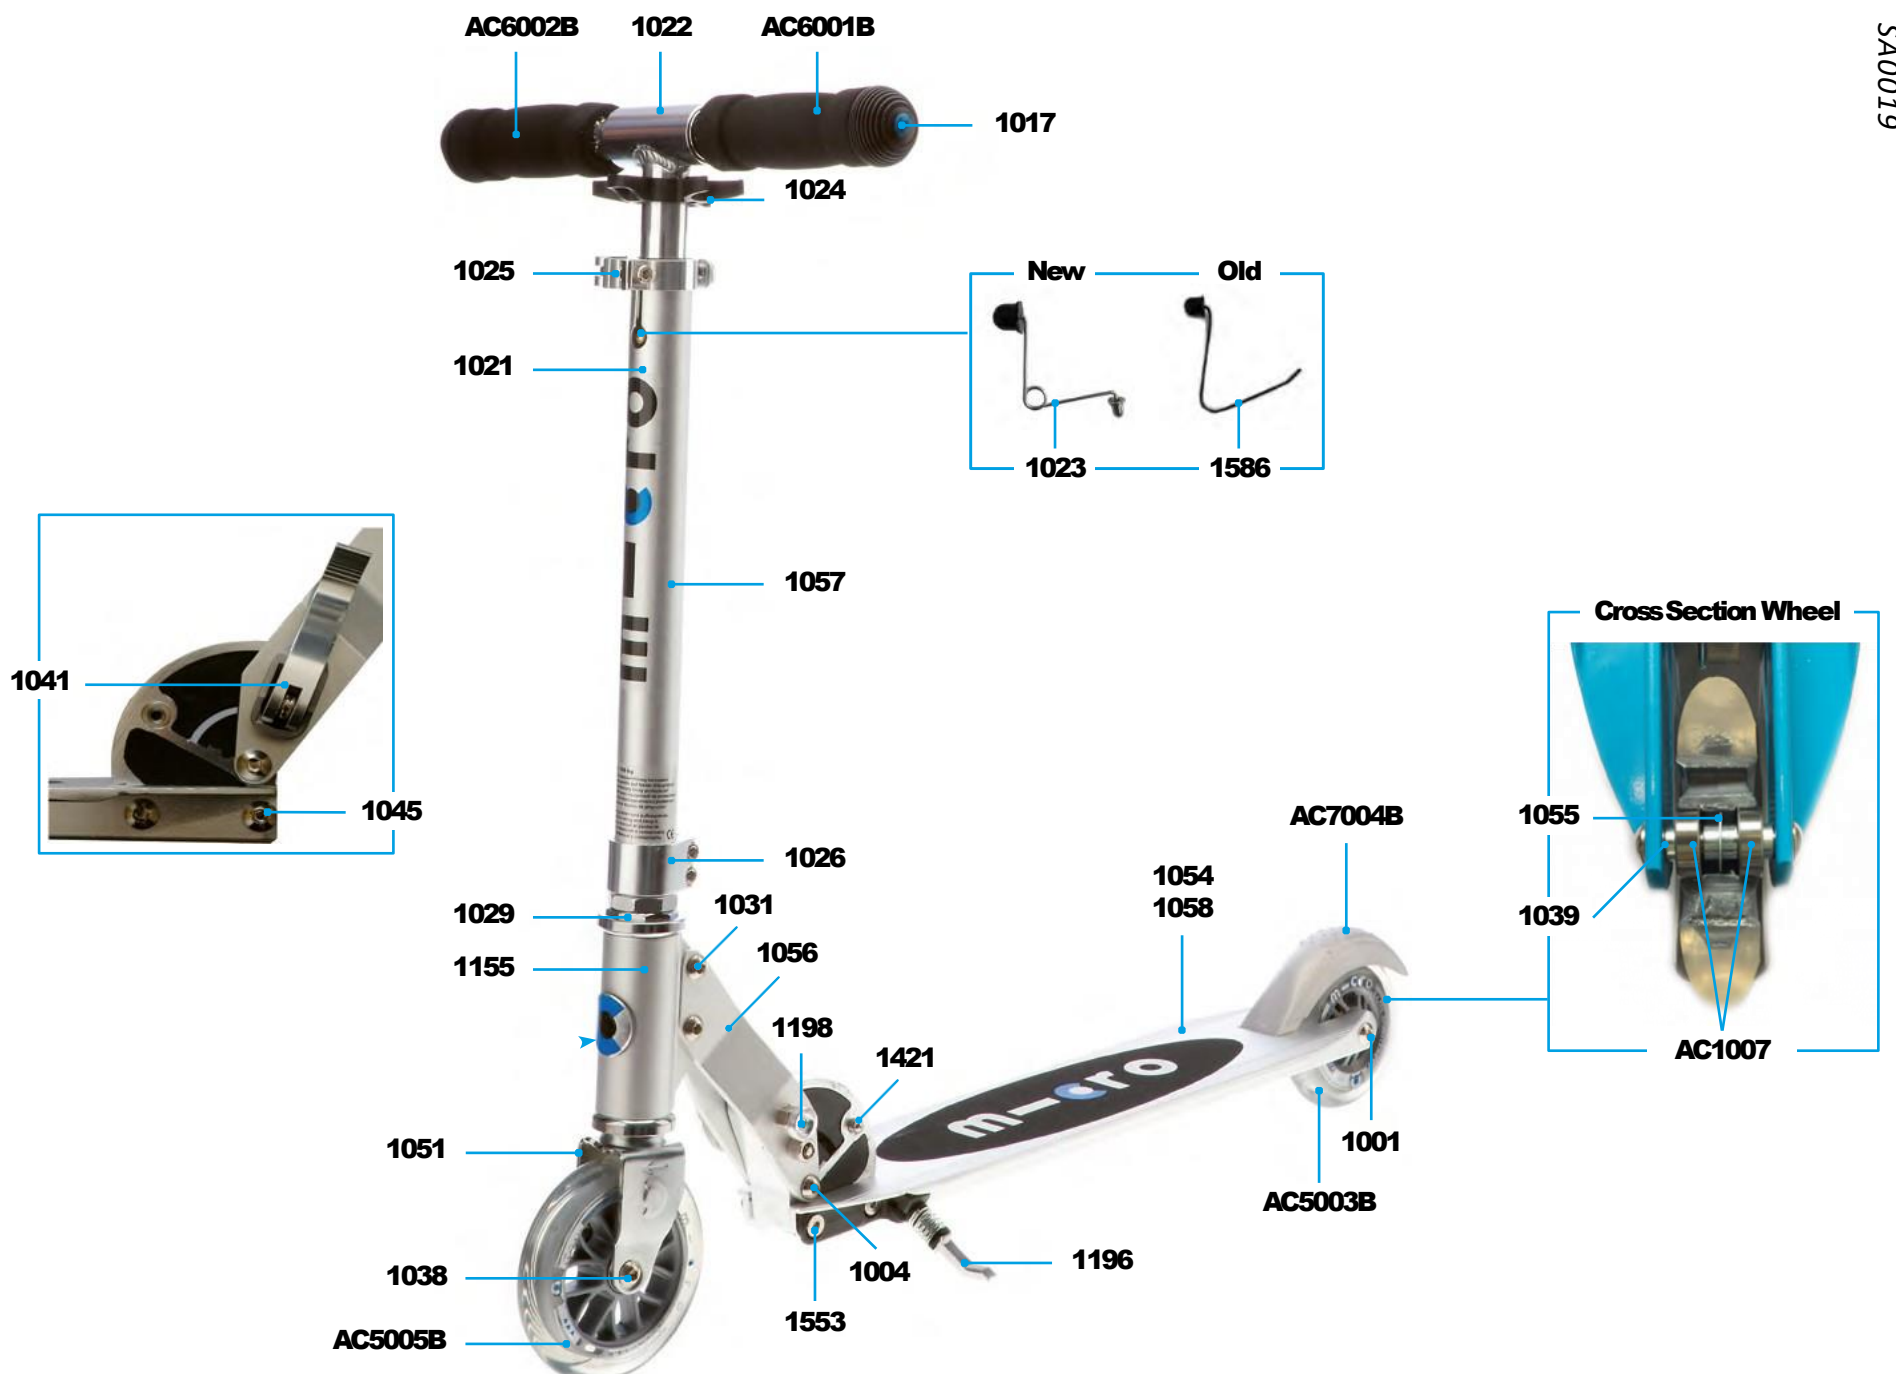

MICRO SPRITE

PARTS

Article No.	Article
1001	Axle Bolt Internal Thread, 40 mm
1004	Axle Bolt Internal Thread, 44 mm
1017	Plugs, Handle Bolt, Rubber Strip
1021	Plastic Linkage Tube
1022	T-Tube
1024	Multimountclip
1025	Quick-Acting Clamp, Silver
1026	Lower Clamp, Silver
1029	Inverter Logic Complete
1031	Axle Bolt Internal Thread, 19 mm
1038	Axle Bolt Internal Thread, 30 mm
1039	Spacer External Bearings, 3.4 mm
1041	Locking Complete
1045	Axle Bolt Internal Thread, 33 mm
1046	Brake Plate
1047	Brake Spring
1048	Brake Bolt
1051	Steering Fork
1054	Griptape
1055	Spacer Between Bearings 10.25 mm
1056	Holder Plates Left And Right, Silver
1057	Lower T-Tube, Silver
1058	Deck And Griptape, Silver
1155	Front Holder, Silver
1196	Kick Stand With Screws
1198	Push Button, Silver
1553	Screw For Kickstand
1586/1023	Bolt And Spring T-Bar
4749	Front Wheel Axle And Spacer For Led Sprite
4762	Rear Wheel Axle And Spacer For Led Sprite

ACCESSORIES

Article No.	Article
AC1007	Single Bearing ABEC 9
AC6001B	High Density Foam Hand Grip
AC6002B	Complete Handgrip, Tube Plug, Shockcord
AC5003B	Wheel Back Complete Blister, 100 mm
AC5005B	Front Wheel Complete Blister, 120 mm
AC7004B	Brake Complete Blister
AC9070	LED Wheel 100 mm
AC9071	LED Wheel 120 mm
AC9070B	LED Wheel 100mm Box
AC9071B	LED Wheel 120mm Box
4944	LED Wheel 120mm Black

MICRO
SPRITE
SA0019