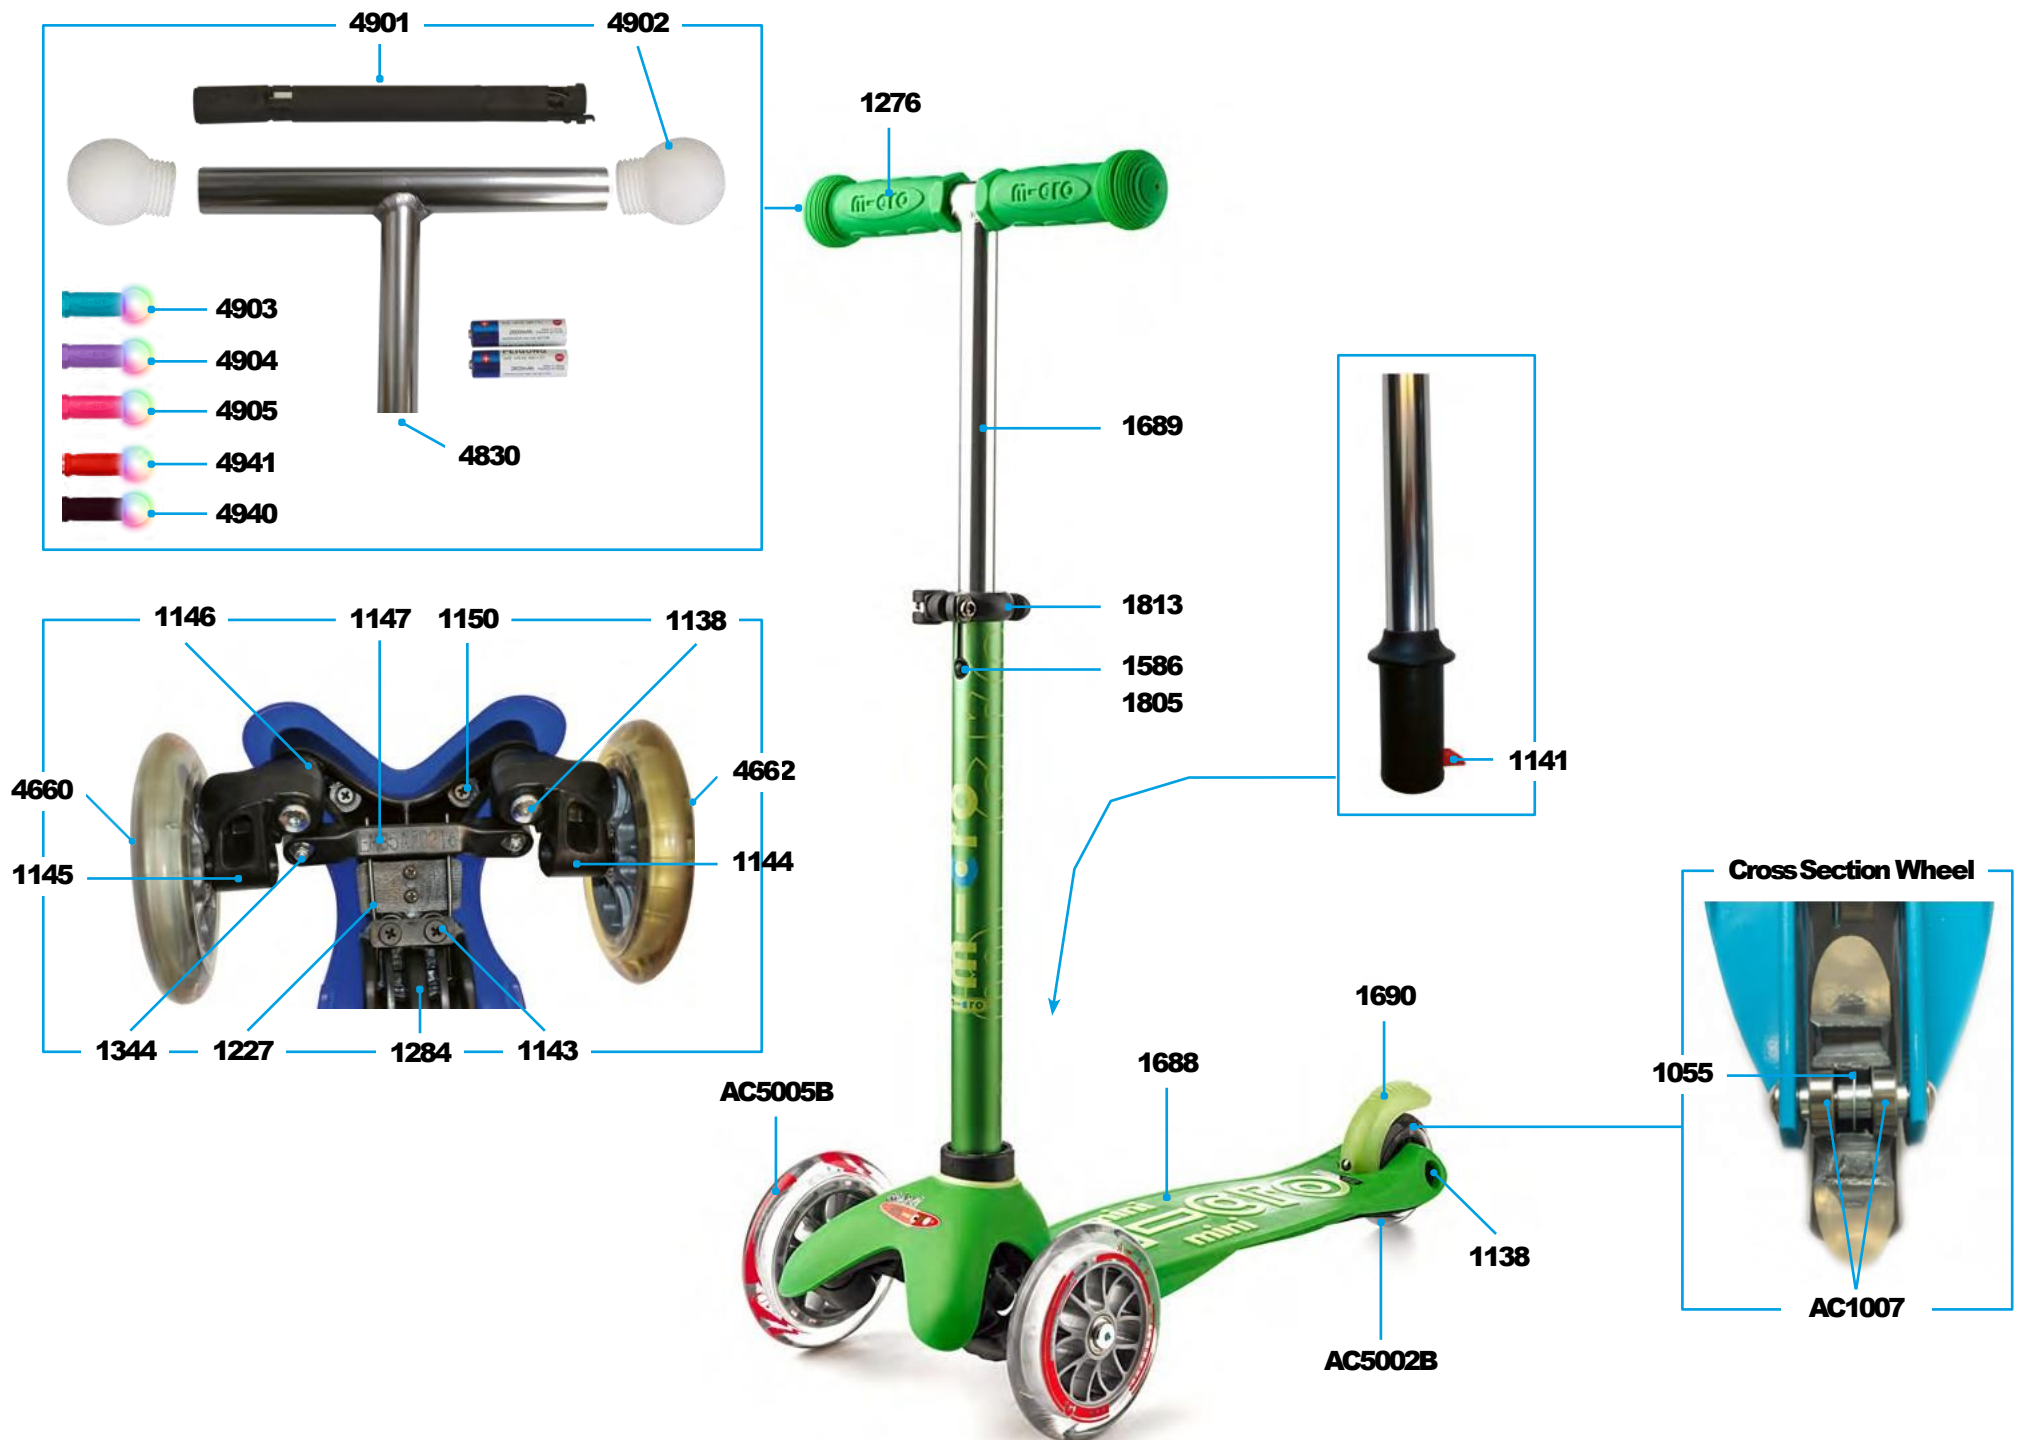

MINI MICRO DELUXE | FOLDABLE | ECO | MAGIC | 3IN1 DELUXE

PARTS

Article No.	Article
1055	Spacer Between Bearings 10.25 mm
1138	Rear Wheel Axle
1141	T-Bar Push Button
1144	Shank Left
1143	Screws With Plate For u/b Bend
1145	Shank Right
1146	Stop Washer Left And Right
1147	Steering Link
1150	Screw To Deck
1227	B-Bend
1284	Lower Deck, Black
1336	T-Bar Short
1344	Axle Bolt External Thread And Nut And Washer, 22 mm
1586	Bolt And Spring T-Bar
1587	Nut For Brake
1588	Axle For Brake
1805	Plastic Linkage Tube
1813	Quick-Acting Plastic, Black
4660	Front Wheel Axle Right
4662	Front Wheel Axle Left
4830	Mini Micro Deluxe Magic Upper T-Bar No Grips Including Spring And Bolt
4901	Mini Magic Electric Set Complete
4902	Mini Magic Lightball
4903	Mini Magic Handles Aqua
4904	Mini Magic Handles Purple
4905	Mini Magic Handles Pink
4940	Mini Magic Handles Black
4941	Mini Magic Handles Navy Blue

ACCESSORIES

Article No.	Article
4924	Complete T-Bar Magic Purple
4925	Complete T-Bar Magic Pink
4926	Complete T-Bar Magic Aqua
4927	Complete T-Bar Magic Navy Blue

Article No.	Article
AC6003B	High Density Rubber Hand Grip, Black
AC5005B	Front Wheel Complete Blister
AC7001B	Brake Complete Blister, Orange
AC5002B	Back Wheel Complete Blister
AC1007	Single Bearing ABEC 9
AC9038B	LED Wheel Mini Micro 120mm
AC9108	Magic Mini Upper T-Bar Set, With Black Handles

MINI MICRO DELUXE | 3IN1 DELUXE
MMD002