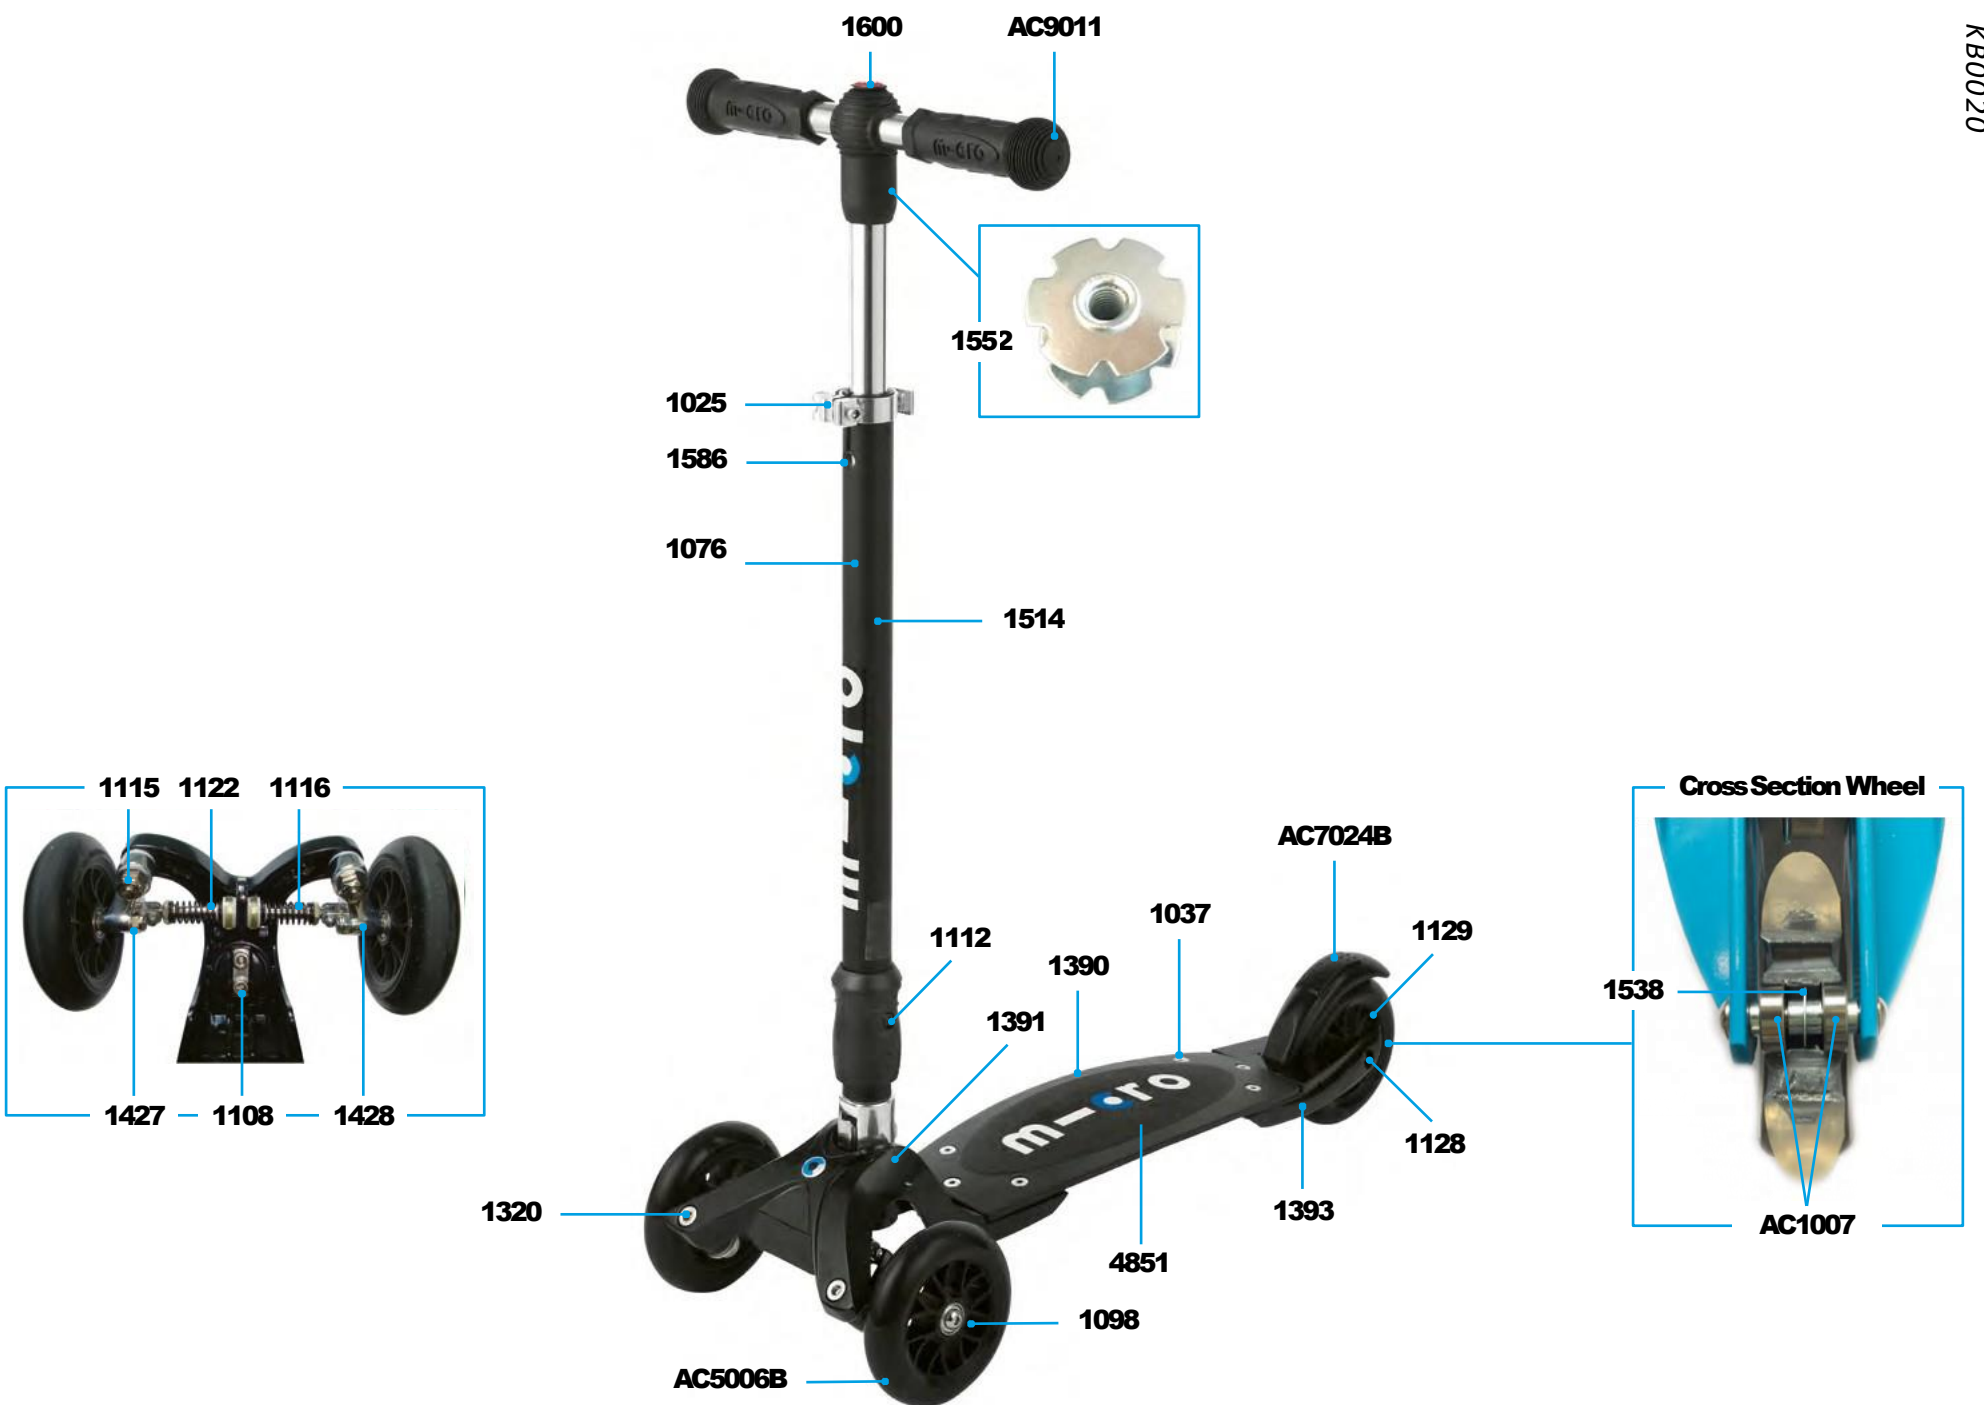

MICRO KICKBOARD COMPACT T-BAR

PARTS

Article No.	Article
1025	Quick-Acting Clamp, Silver
1037	Board Fixation Plates Complete, Alu Deck
1069	Tube For Handle Grip
1076	Plastic Linkage Tube
1108	Axle Bolt External Thread, Washer And Spring , 25 mm
1112	Axle Bolt With Nut, 34 mm
1115	Axle Bolt With Nut And Washer, 46.5 mm
1116	Steering Parts Complete
1122	Spring Black (Size D17xD1.8x60x10t)
1128	Axle Bolt Internal Thread, 42 mm
1129	Spacer External Bearings 3.4 mm
1131	Brake Bolt
1134	Push-Button And Plastic With Cap Handle Bar
4851	Griptape
1320	Axle Bolt, 46.5 mm
1342	T-Bar Complete, Black
1388	Brake Spring
1389	Brake Plate, Silver
1390	Deck And Griptape, Black
1391	Head Front, Black
1393	Back Part Compleet No Wheel With Brake, Black
1394	Guidance Handlebar
1411	Holder For Handgrip
1427	Shank Left, Black
1428	Shank Right, Black
1514	Handlebar Complete With Knob, Black
1538	Spacer Between Bearings 10.3 mm
1552	Star Nut Handlebar
1586	Bolt And Spring T-Bar
1600	Cap (Swiss Design Logo)

ACCESSORIES

Article No.	Article
AC6003B	High Density Rubber Hand Grip
AC9011	Interchangeable
AC5006B	Wheel Complete Blister
AC7024B	Brake Complete Blister
AC1007	Single Bearing ABEC 9

MICRO KICKBOARD COMPACT T-BAR
KB0020