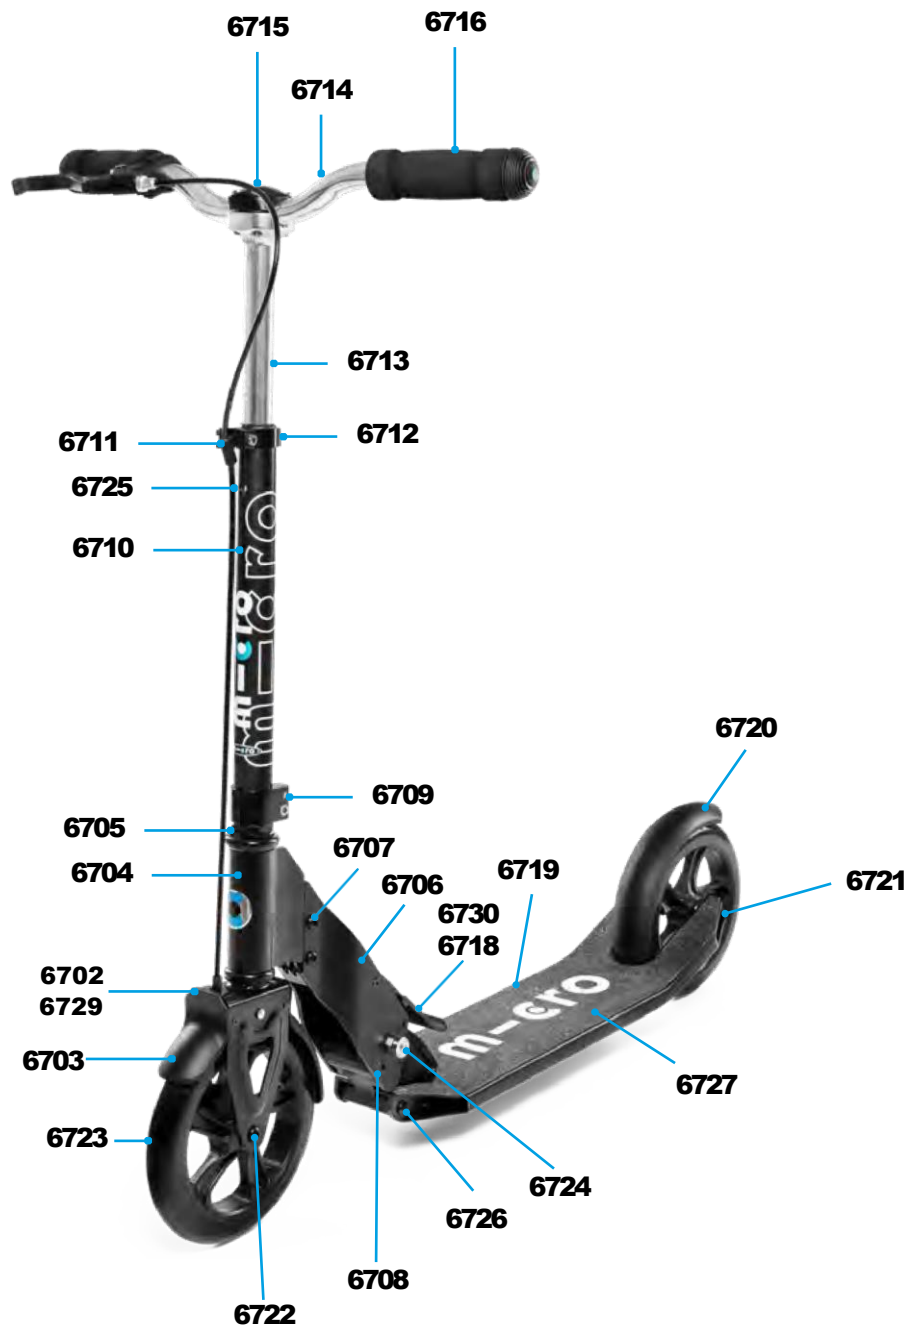

MICRO DOWNTOWN

PARTS

Article No.	Article
6702	Front Fork Complete With Brake And Cable
6703	Front Fender With Screws
6704	Front Holder
6705	Headset Complete
6706	Shank Left And Right
6707	Screws For Shank
6709	Lower Clamp
6710	Lower Bar
6711	Plastic Spacer For T-Bar
6712	Upper Clamp
6713	Upper T-Bar
6714	Handles And Bar
6715	Top Clamp Complete
6716	Handle
6718	Folding Cover
6719	Deck With Griptape
6720	Brake Complete
6721	Rear Axle
6722	Front Axle
6723	Wheel With Bearing
6724	Folding Button
6725	Botton And Spring
6726	Screws For Folding Block
6727	Griptape
6729	Brake Pads
6730	Folding Complete

MICRO DOWNTOWN
SA0171