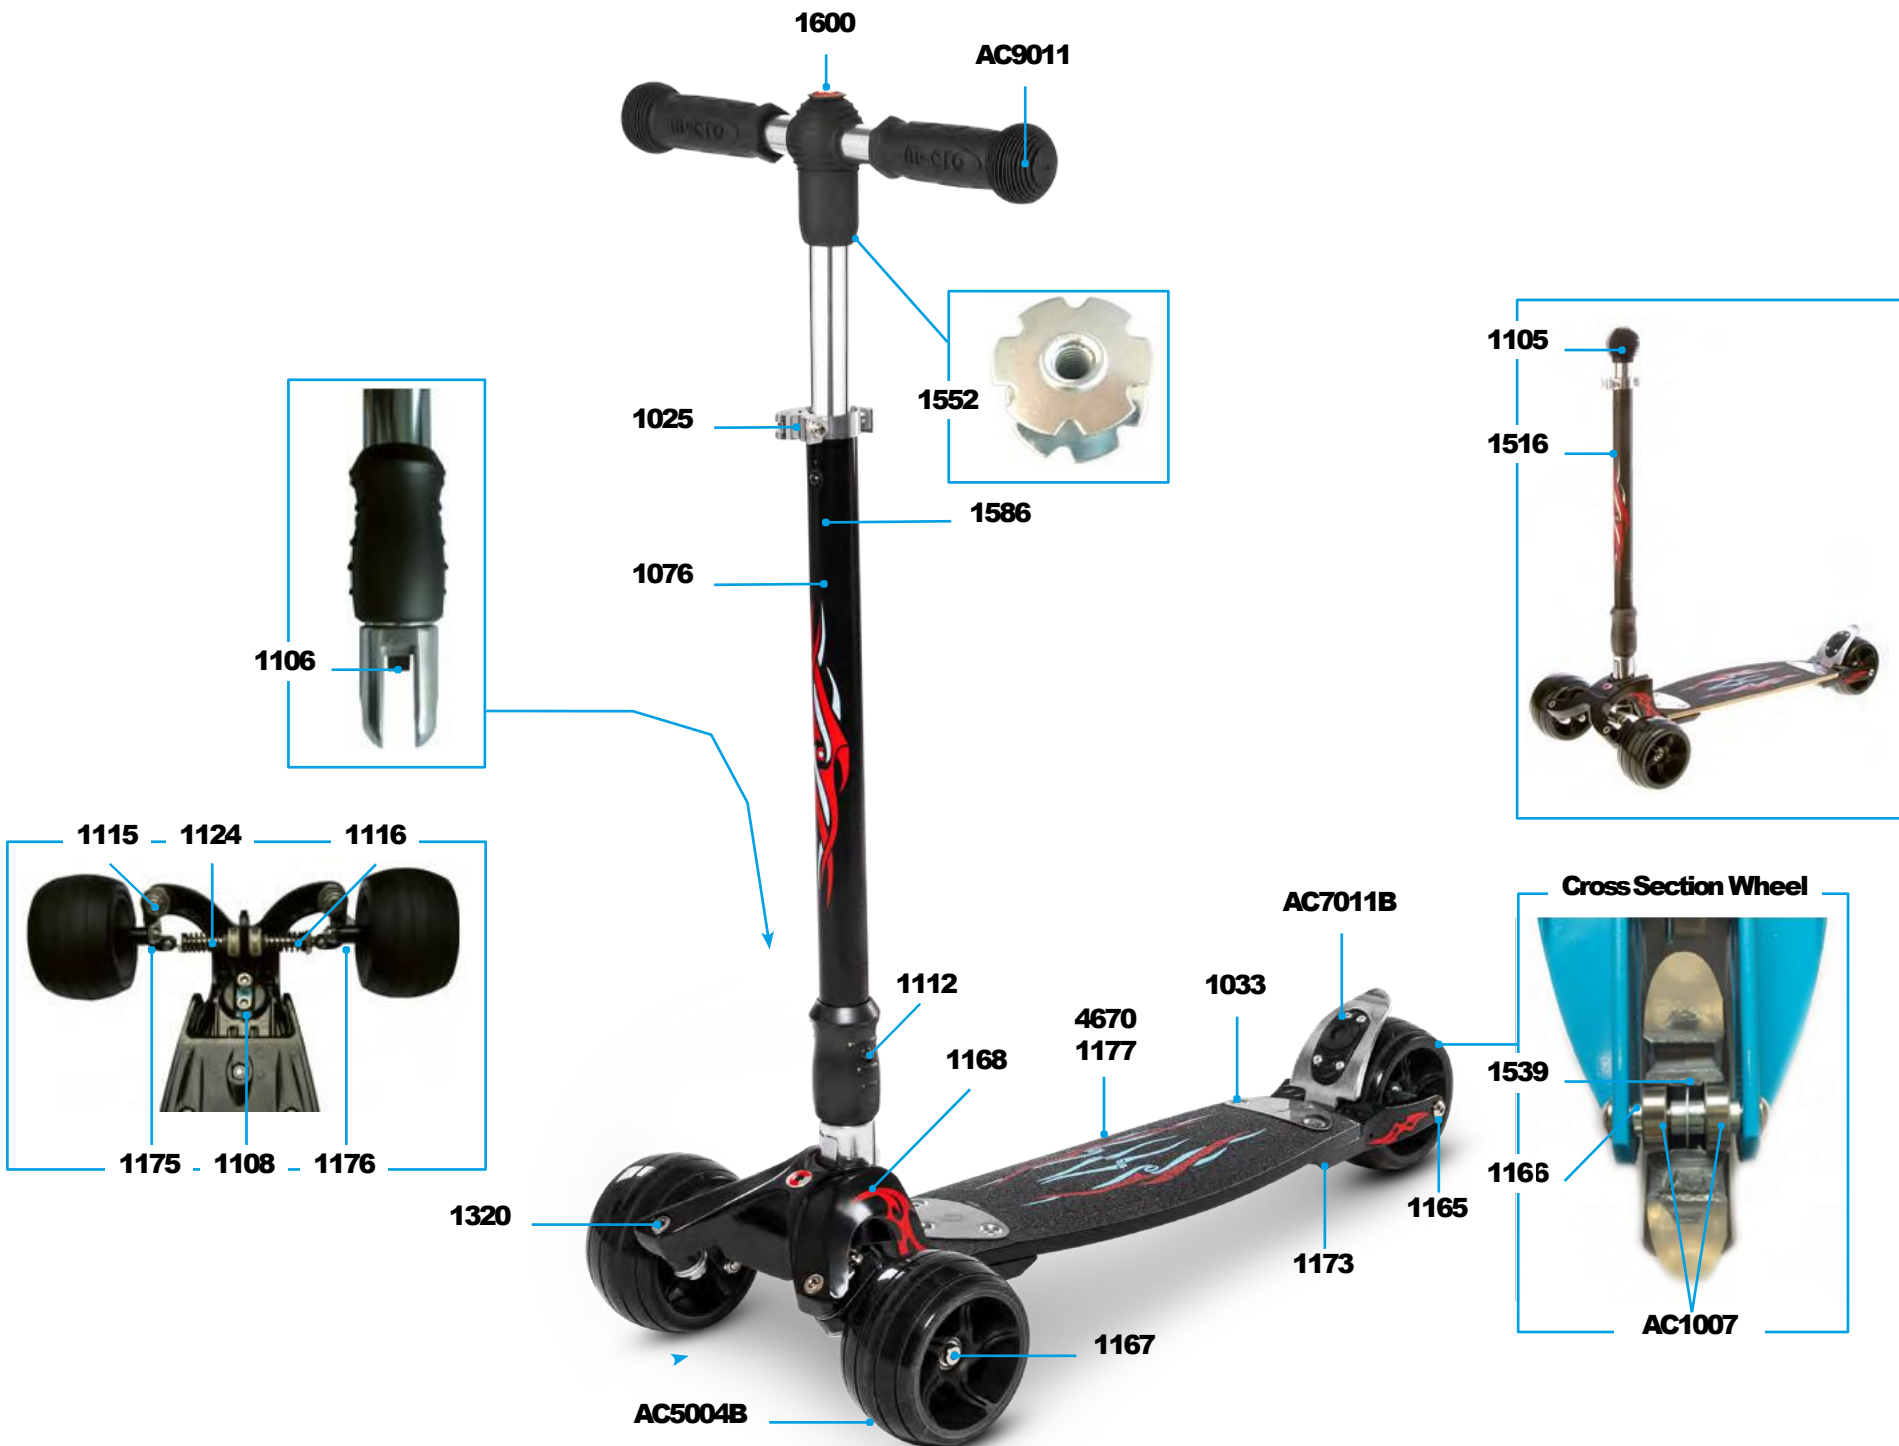

ACCESSORIES

Article No.	Article
1669	Head Front Complete, Kbm, Volcano Grey
1671	Back Part Complet No Wheel With Brake, Kbm Volcano Grey
1672	Shank Left, Volcano Grey
1673	Shank Right, Volcano Grey
4670	Deck & Griptape, Kbm Monster, Black New Version 2019
4671	Deck & Griptape, Kbm Monster, Volcano Grey New Version 2019

Article No.	Article	Info
AC9011	Interchangeable	
AC5004B	Wheel Complete Blister	120 mm
AC6003B	Handles Blister	Pair
AC7011B	Brake Complete Blister	
AC1007	Single Bearing ABEC 9	

KB0023

MICRO KICKBOARD MONSTER
INTERCHANGEABLE
KB0022