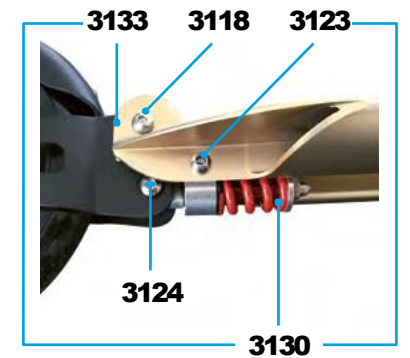

MICRO
SUSPENSION
SA0065