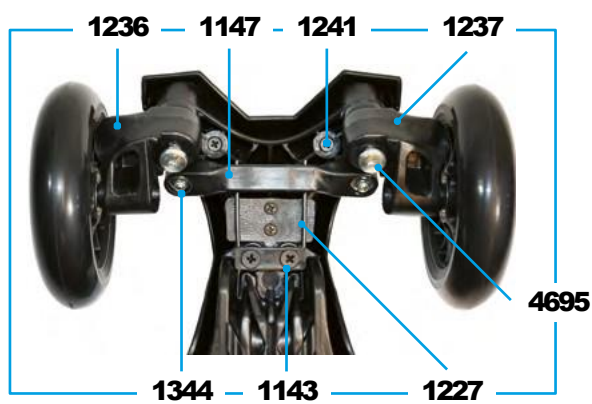

MAXI MICRO DELUXE AND FOLDABLE
MMD035