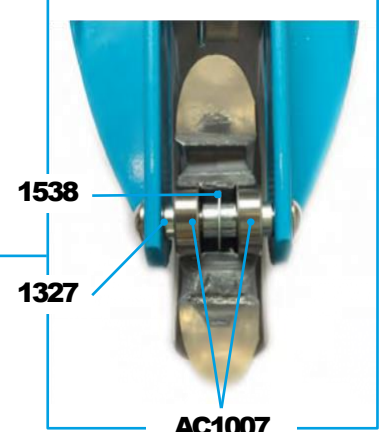

Cross Section Wheel