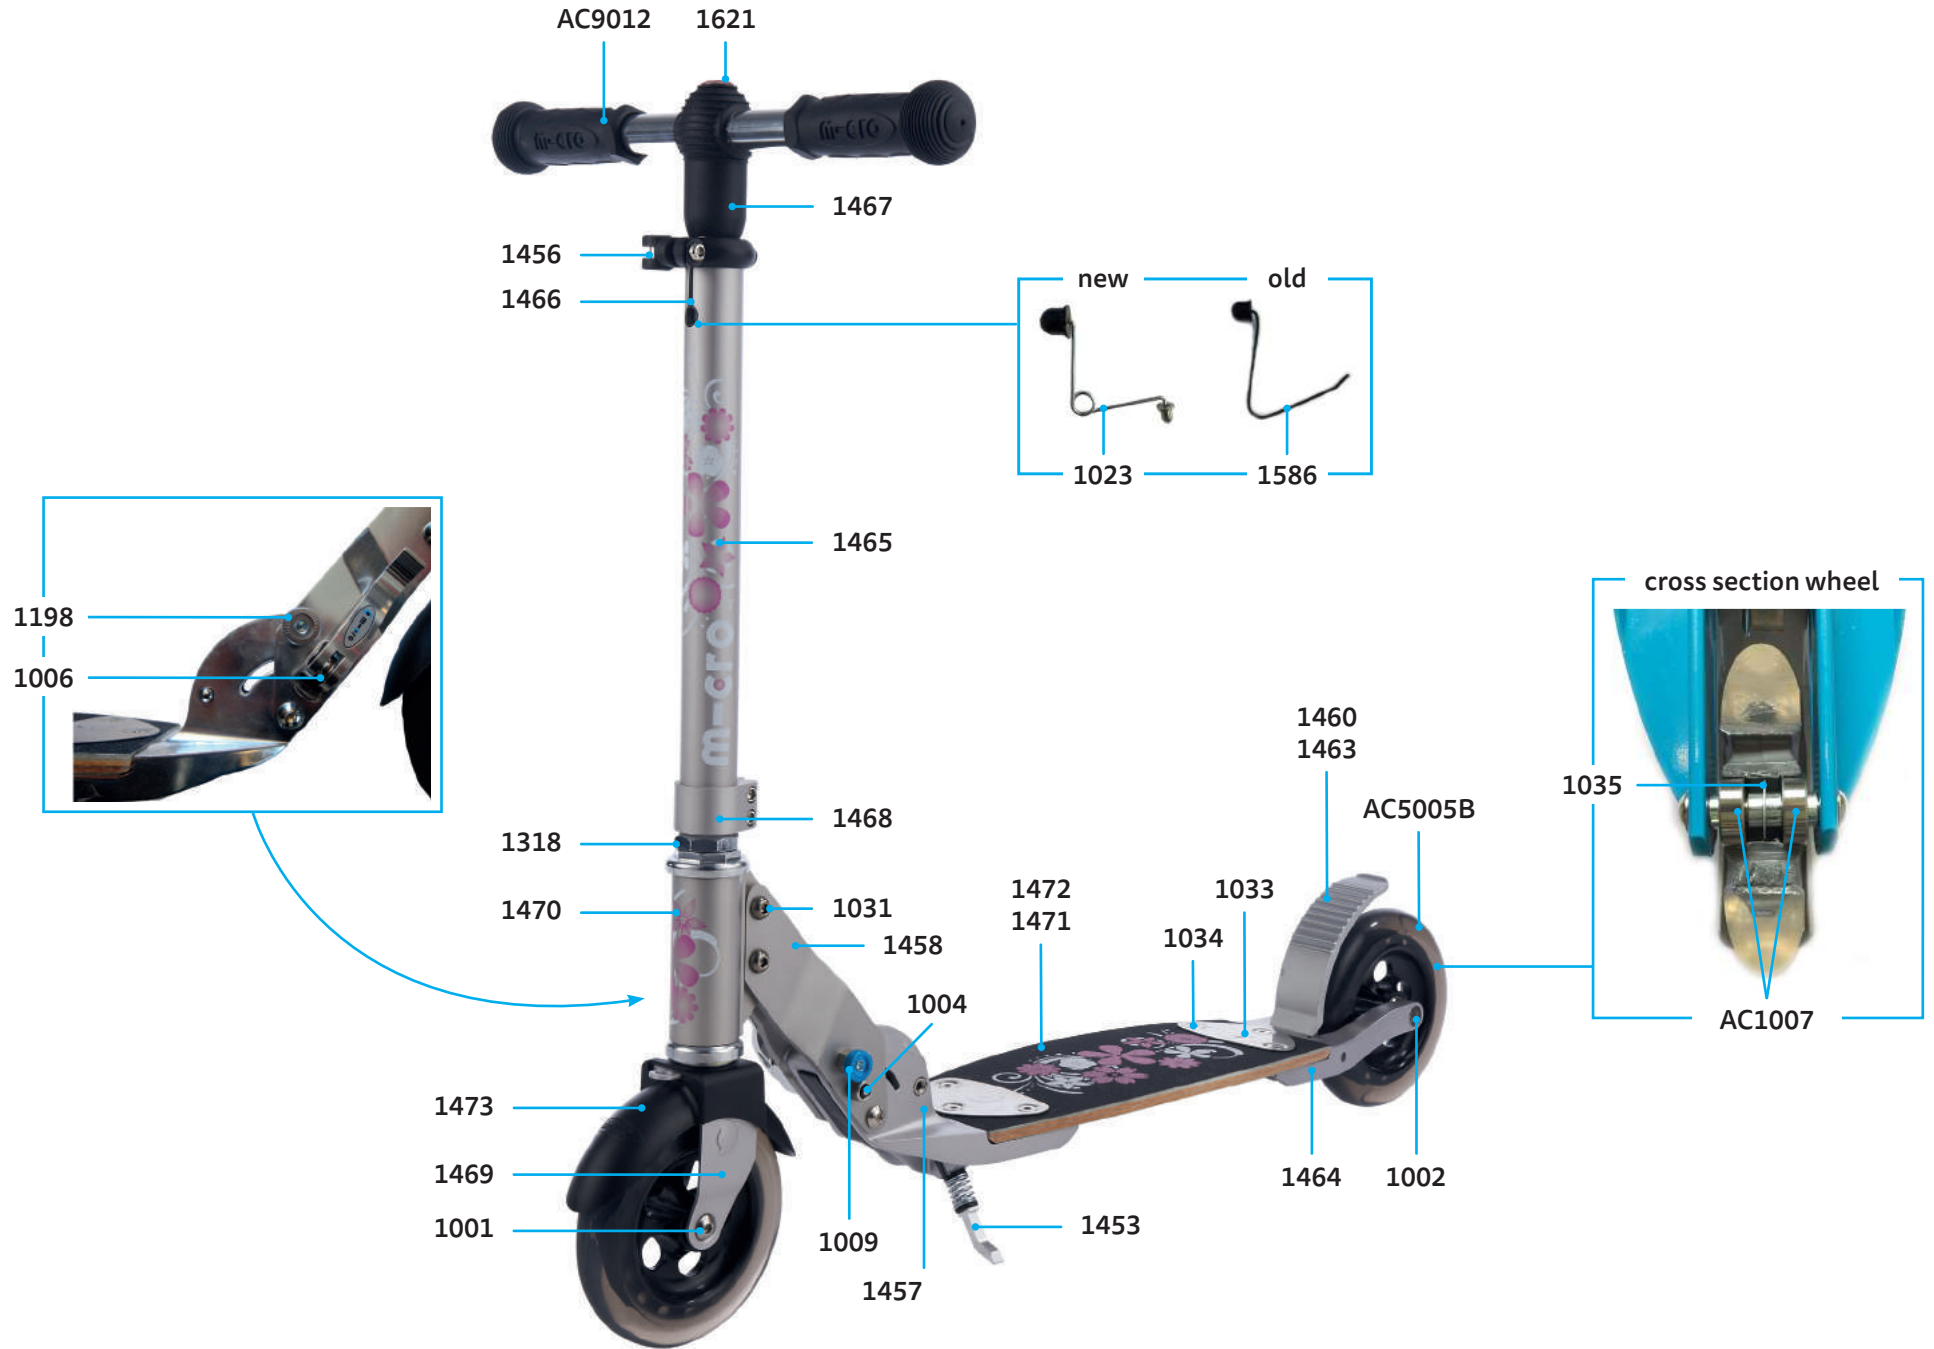

SA0107

SA0106

MICRO SA0100

PARTS

article no.	article
1001	axle bolt internal thread, 40 mm
1002	axle bolt internal thread, 49 mm
1004	axle bolt internal thread, 44 mm
1006	locking complete
1009	push button, Blue
1031	axle bolt internal thread, 19 mm
1033	board fixation plates complete, deck
1034	countersunk screw, 23 mm
1035	spacer between bearings 19.6 mm
1198	push button, Silver
1318	inveter logic complete set (CH)
1453	kick stand without screws, 200 mm
1457	folding block
1458	holder plates left and right
1460	brake plate
1461	brake spring
1462	brake bolt
1463	brake complete
1464	back part complete no wheel with brake
1465	lower t-tube
1466	plastic linkage tube
1467	t-tube
1468	lower clamp
1469	steering fork
1470	front holder
1471	deck and griptape
1472	griptape
1456	quick-acting plastic, Black
1473	fender
1586/1023	bolt and spring handlebar
1621	swiss cap small

ACCESSORIES

article no.	article
AC9012	interchangeable bar
AC5005B	wheel complete Blister
AC1007	single bearing ABEC 9

MICRO FLEX AIR SA0035

PARTS

article no.	article
1004	axle bolt internal thread, 44 mm
1006	locking complete
1009	push button, Blue
1017	plugs, handle bolt, rubber strip
1021	plastic linkage tube
1022	t-tube
1024	multimountclip
1025	quick-acting clamp, Silver
1026	lower clamp, Silver
1031	axle bolt internal thread, 19 mm
1033	board fixation plates complete, deck
1034	countersunk screw, 23 mm
1179	axle bolt internal thread, 43 mm
1198	push button, Silver
1318	inveter logic complete set (CH)
1321	axle bolt internal thread, 55 mm
1327	spacer
1329	brake plate, 200 mm, Silver
1330	rear end with brake, 200 mm
1335	fender, Black
1341	griptape
1453	kick stand without screws, 200 mm
1495	air tube
1538	spacer between bearings 10.3 mm
1586/1023	bolt and spring t-bar
1652	width nut, 200 mm, Black