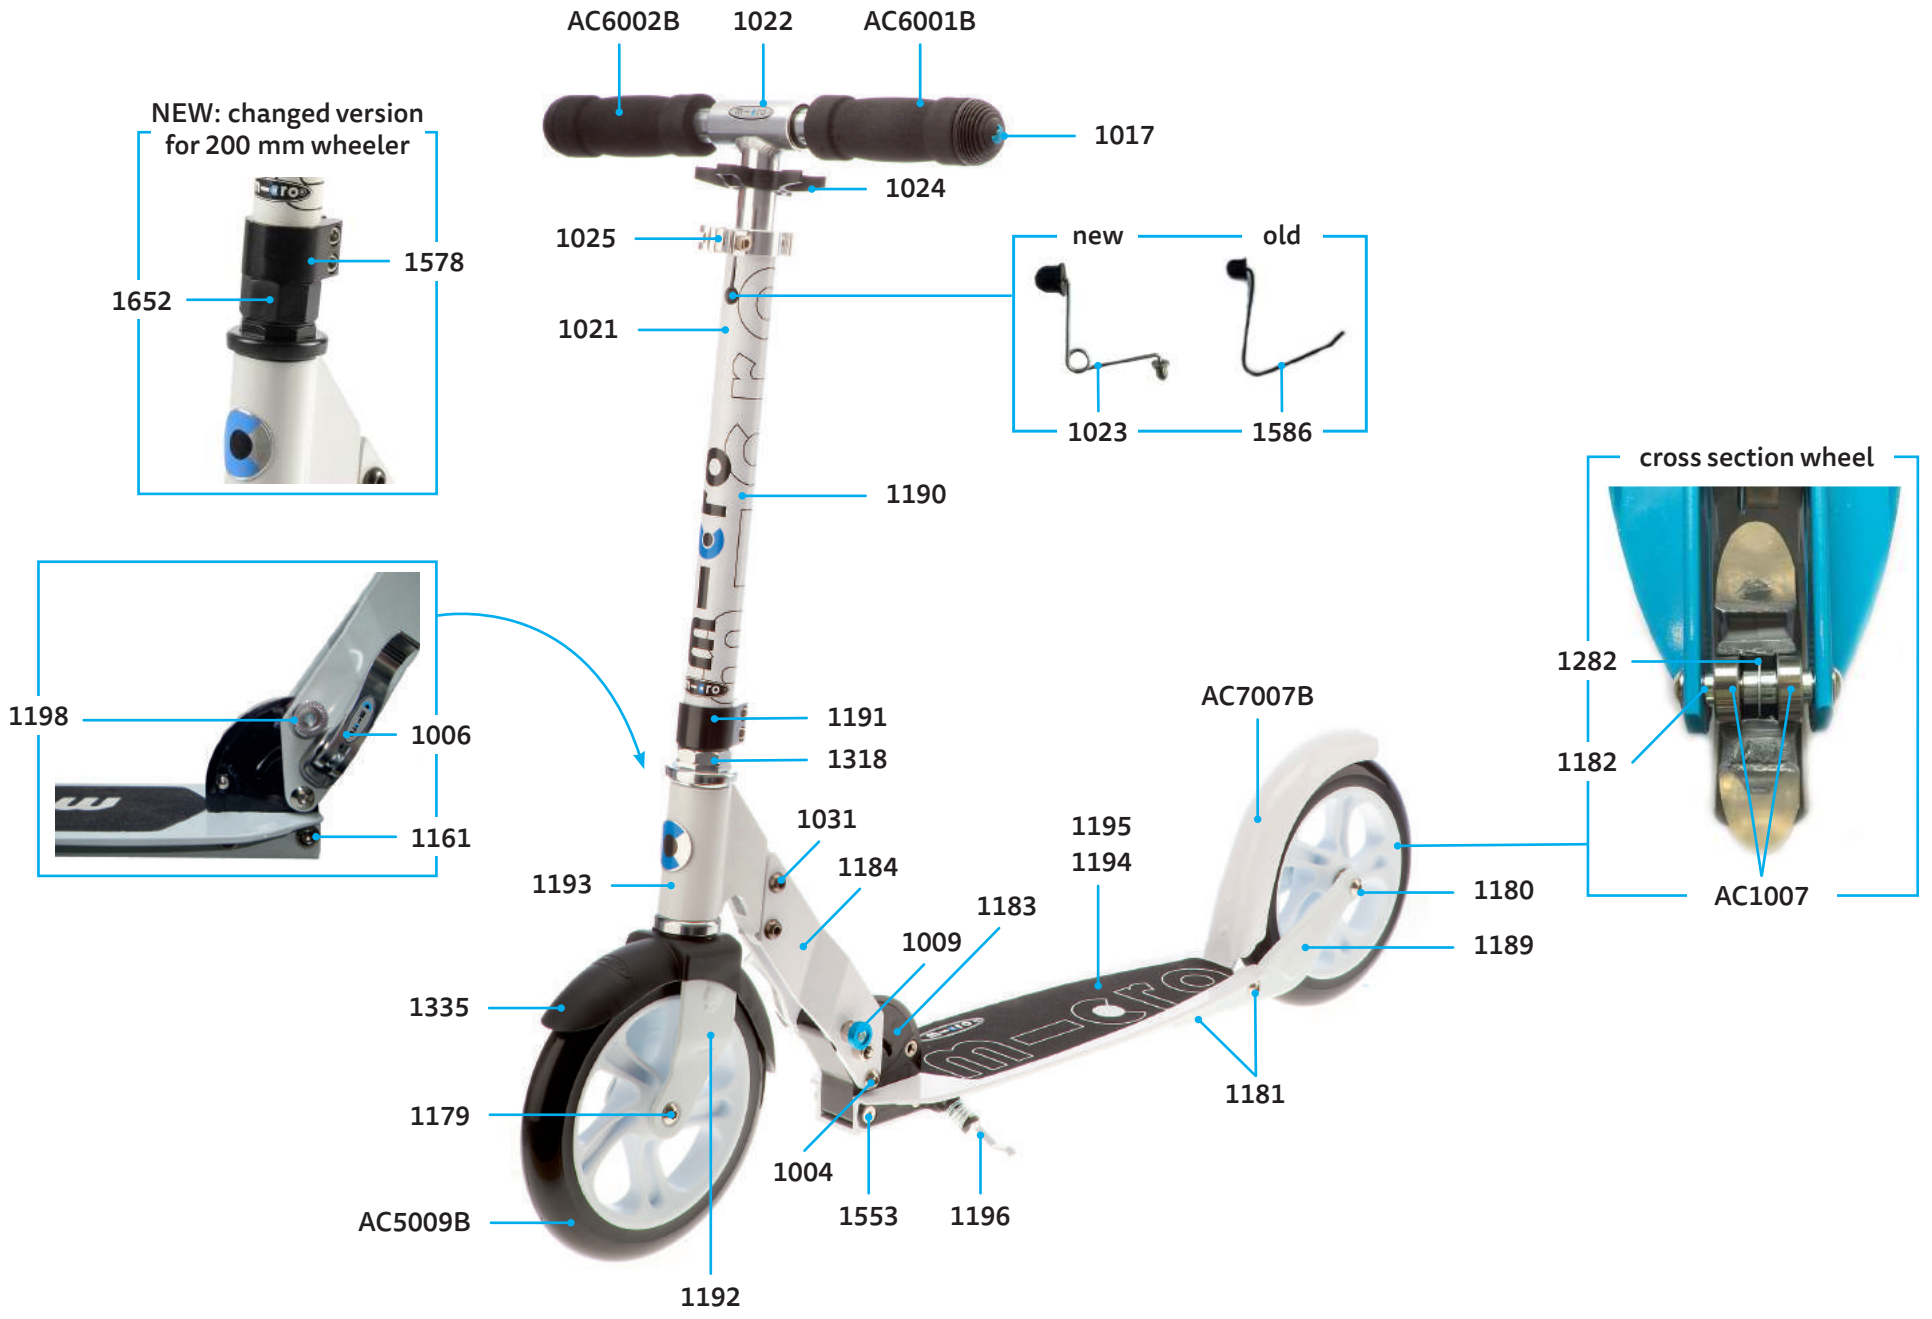

ADULTS

Scooter

MICRO WHITE | DELUXE SA0031

PARTS

article no.	article
1004	axle bolt internal thread, 44 mm
1006	locking complete
1009	push button, Blue
1017	plugs, handle bolt, rubber strip
1021	plastic linkage tube
1022	t-tube
1024	multimountclip
1025	quick-acting clamp, Silver
1031	axle bolt internal thread, 19 mm
1161	axle bolt external thread, 10.5 mm
1179	axle bolt internal thread, 43 mm
1180	axle bolt internal thread, 62 mm
1181	axle bolt internal thread, 47.5 mm
1182	spacer external bearings 9.4 mm
1183	folding block
1184	holder plates left and right
1185	brake plate
1186	brake spring
1187	brake bolt
1189	fastening elements wheel back
1190	lower t-tube
1191	lower clamp
1192	steering fork
1193	front holder
1194	deck and griptape
1195	griptape
1198	push button, Silver
1282	spacer between bearings 24.3 mm
1318	inveter logic complete set (CH)

MICRO BLACK SA0034

PARTS

article no.	article
1004	axle bolt internal thread, 44 mm
1006	locking complete
1009	push button, Blue
1017	plugs, handle bolt, rubber strip
1021	plastic linkage tube
1022	t-tube
1024	multimountclip
1025	quick-acting clamp, Silver
1031	axle bolt internal thread, 19 mm
1161	axle bolt external thread, 10.5 mm
1179	axle bolt internal thread, 43 mm
1180	axle bolt internal thread, 62 mm
1181	axle bolt internal thread, 47.5 mm
1182	spacer external bearings 9.4 mm
1183	folding block
1186	brake spring
1187	brake bolt
1191	lower clamp
1198	push button, Silver
1218	holder plates left and right
1219	brake plate
1221	fastening elements wheel back
1222	lower t-tube
1223	steering fork
1224	front holder
1225	deck and griptape
1226	griptape
1282	spacer between bearings 24.30 mm
1318	inveter logic complete set (CH)