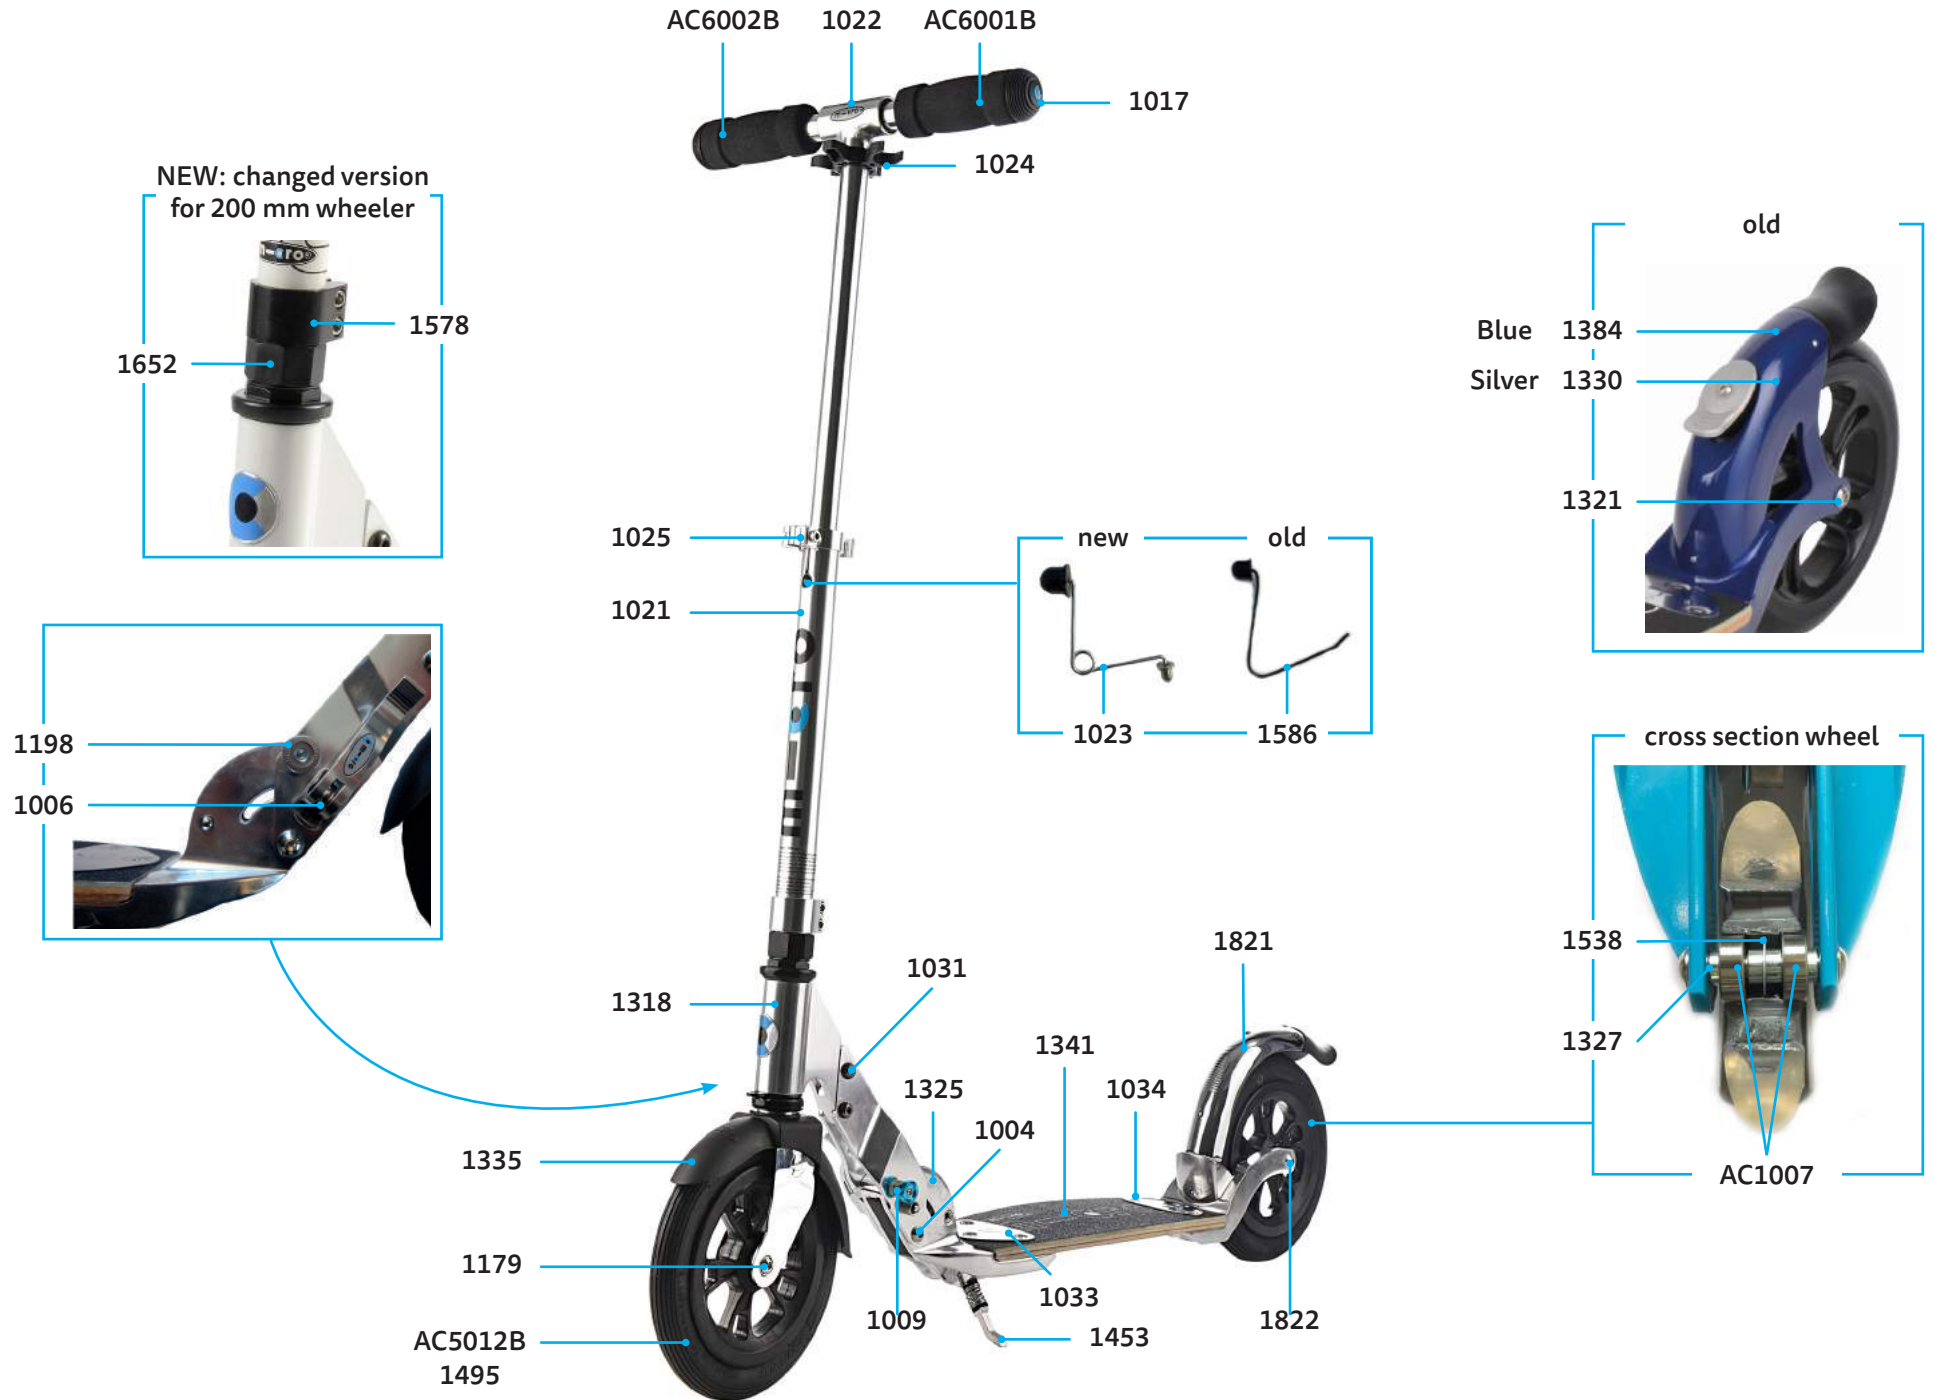

SA0038

SA0119

SA0120

SA0176

MICRO SPEED SA0033

PARTS

article no.	article
1001	axle bolt internal thread, 40 mm
1004	axle bolt internal thread, 44 mm
1006	locking complete
1009	push button, Blue
1017	plugs, handle bolt, rubber strip
1021	plastic linkage tube
1022	t-tube
1024	multimountclip
1025	quick-acting clamp, Silver
1027	steering fork
1029	inverter logic complete
1031	axle bolt internal thread, 19 mm
1161	axle bolt external thread, 10.5 mm
1181	axle bolt internal thread, 47.5 mm
1182	spacer external bearings 9.4 mm
1187	brake bolt
1198	push button, Silver
1204	griptape
1205	axle bolt internal thread, 59 mm
1206	folding block, Grey
1207	holder plates left and right, speed
1210	fastening elements wheel back
1211	lower t-tube
1212	lower clamp, Grey
1213	front holder
1214	deck and griptape
1333	spacer between bearings 21.3 mm
1412	brake plate
1413	brake spring
1553	axle bolt external thread, 21.5 mm
1196	kick stand with screws
1586/1023	bolt and spring t-bar