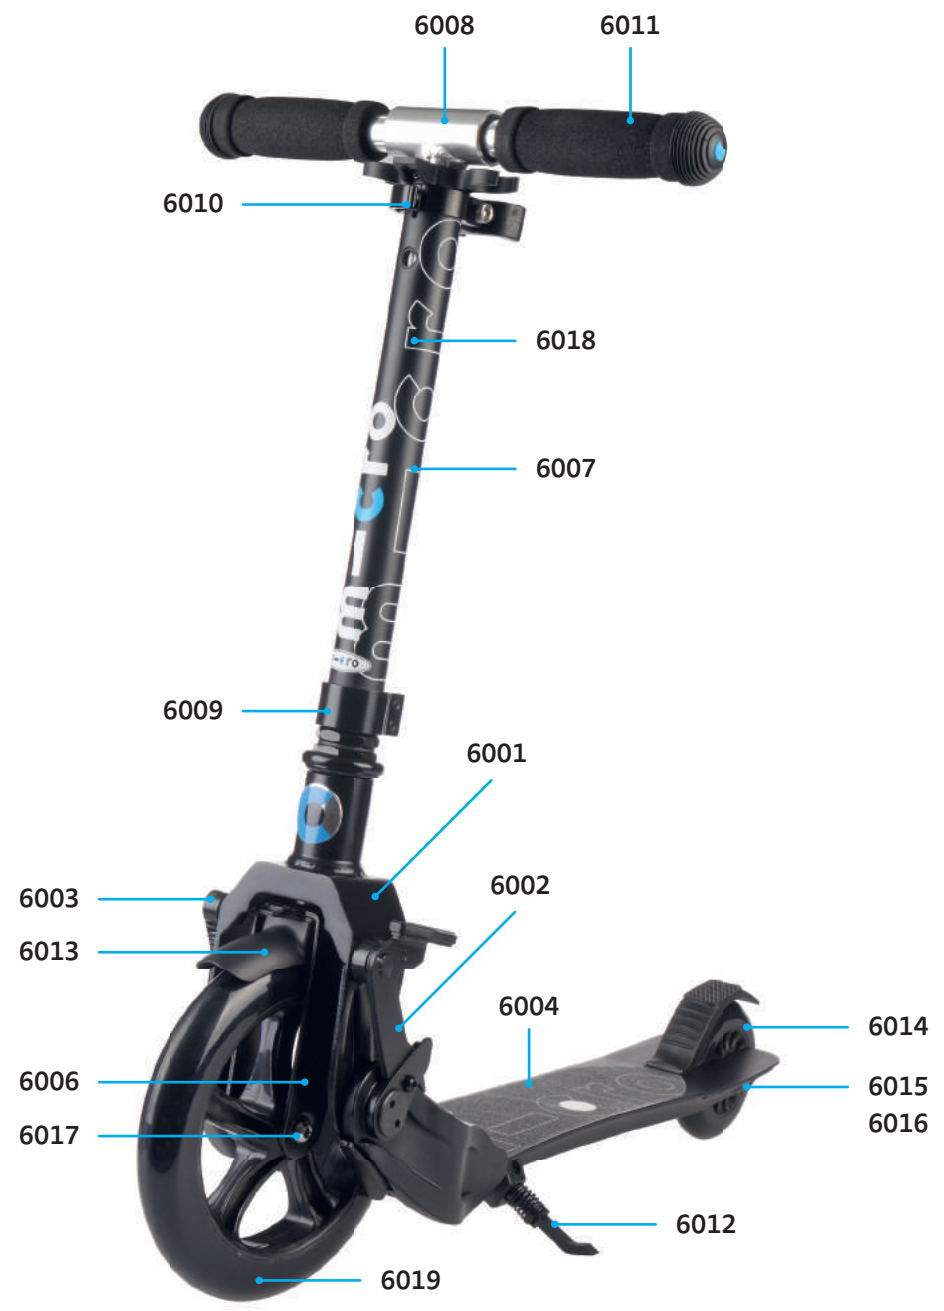

COLOURS

article no. and colour	lower tube	holder plates	front holder	deck with griptape
SA0170 Pink	6046	6048	6047	6049
SA0169 Red	6050	6052	6051	6053

SA0170

SA0169

MICRO EAZY SA0155

PARTS

article no.	article
6001	outer fork
6002	left folding mechanism complete
6003	right folding mechanism incl. spring
6004	deck with griptape and break mounted
6005	adjustment block
6006	inner fork incl. headset
6007	lower bar
6008	t-bar complete
6009	lower clamp
6010	quick release
6011	handles
6012	kickstand
6013	fender
6014	rear wheel
6015	rear axle
6016	spacer rear wheel
6017	front wheel axle
6018	plastic insert for t-bar
6019	front wheel

MICRO PEDALFLOW CB0001

PARTS

article no.	article
1537	handles
3001	handle bar, White
3002	chain adjuster
3003	set of bearings for tube
3004	front fork
3005	air tube
3006	front wheel
3007	wheel bolt
3008	frame
3009	chain
3010	crank arm left
3011	crank arm right
3012	crank guide
3013	pedales
3015	crankset
3016	chain adjuster
3017	back wheel
3196	handle bar, Black
3197	front fork U piece, Black
3256	frame, Black

CB0002

ADULTS

KICKBOARD

MICRO KICKBOARD ORIGINAL INTERCHANGEABLE *KB0021*

PARTS

article no.	article
1025	quick-acting clamp, Silver
1033	board fixation plates complete, deck
1076	plastic linkage tube
1097	axle bolt with nut, 36 mm
1098	axle bolt with nut, 57 mm
1099	head front complete
1100	brake plate
1101	brake spring
1102	brake bolt
1104	back part complete no wheel with brake
1105	knob, Black
1106	bolt folding mechanism
1108	axle bolt external thread, washer and spring , 25 mm
1111	handle bar complete
1112	axle bolt with nut, 34 mm
1113	shank left
1114	shank right
1115	axle bolt with nut and washer, 46.5 mm
1116	steering parts complete
1122	spring, Black (size D17xD1.8x60x10t)
1125	deck and griptape
1126	griptape
1160	axle
1320	axle bolt, 46.5 mm
1424	T handlebar, Silver
1515	handlebar and knob, Silver
1538	spacer between bearings 10.3 mm
1552	star nut handlebar
1586	bolt and spring t-bar
1600	cap (swiss design logo)