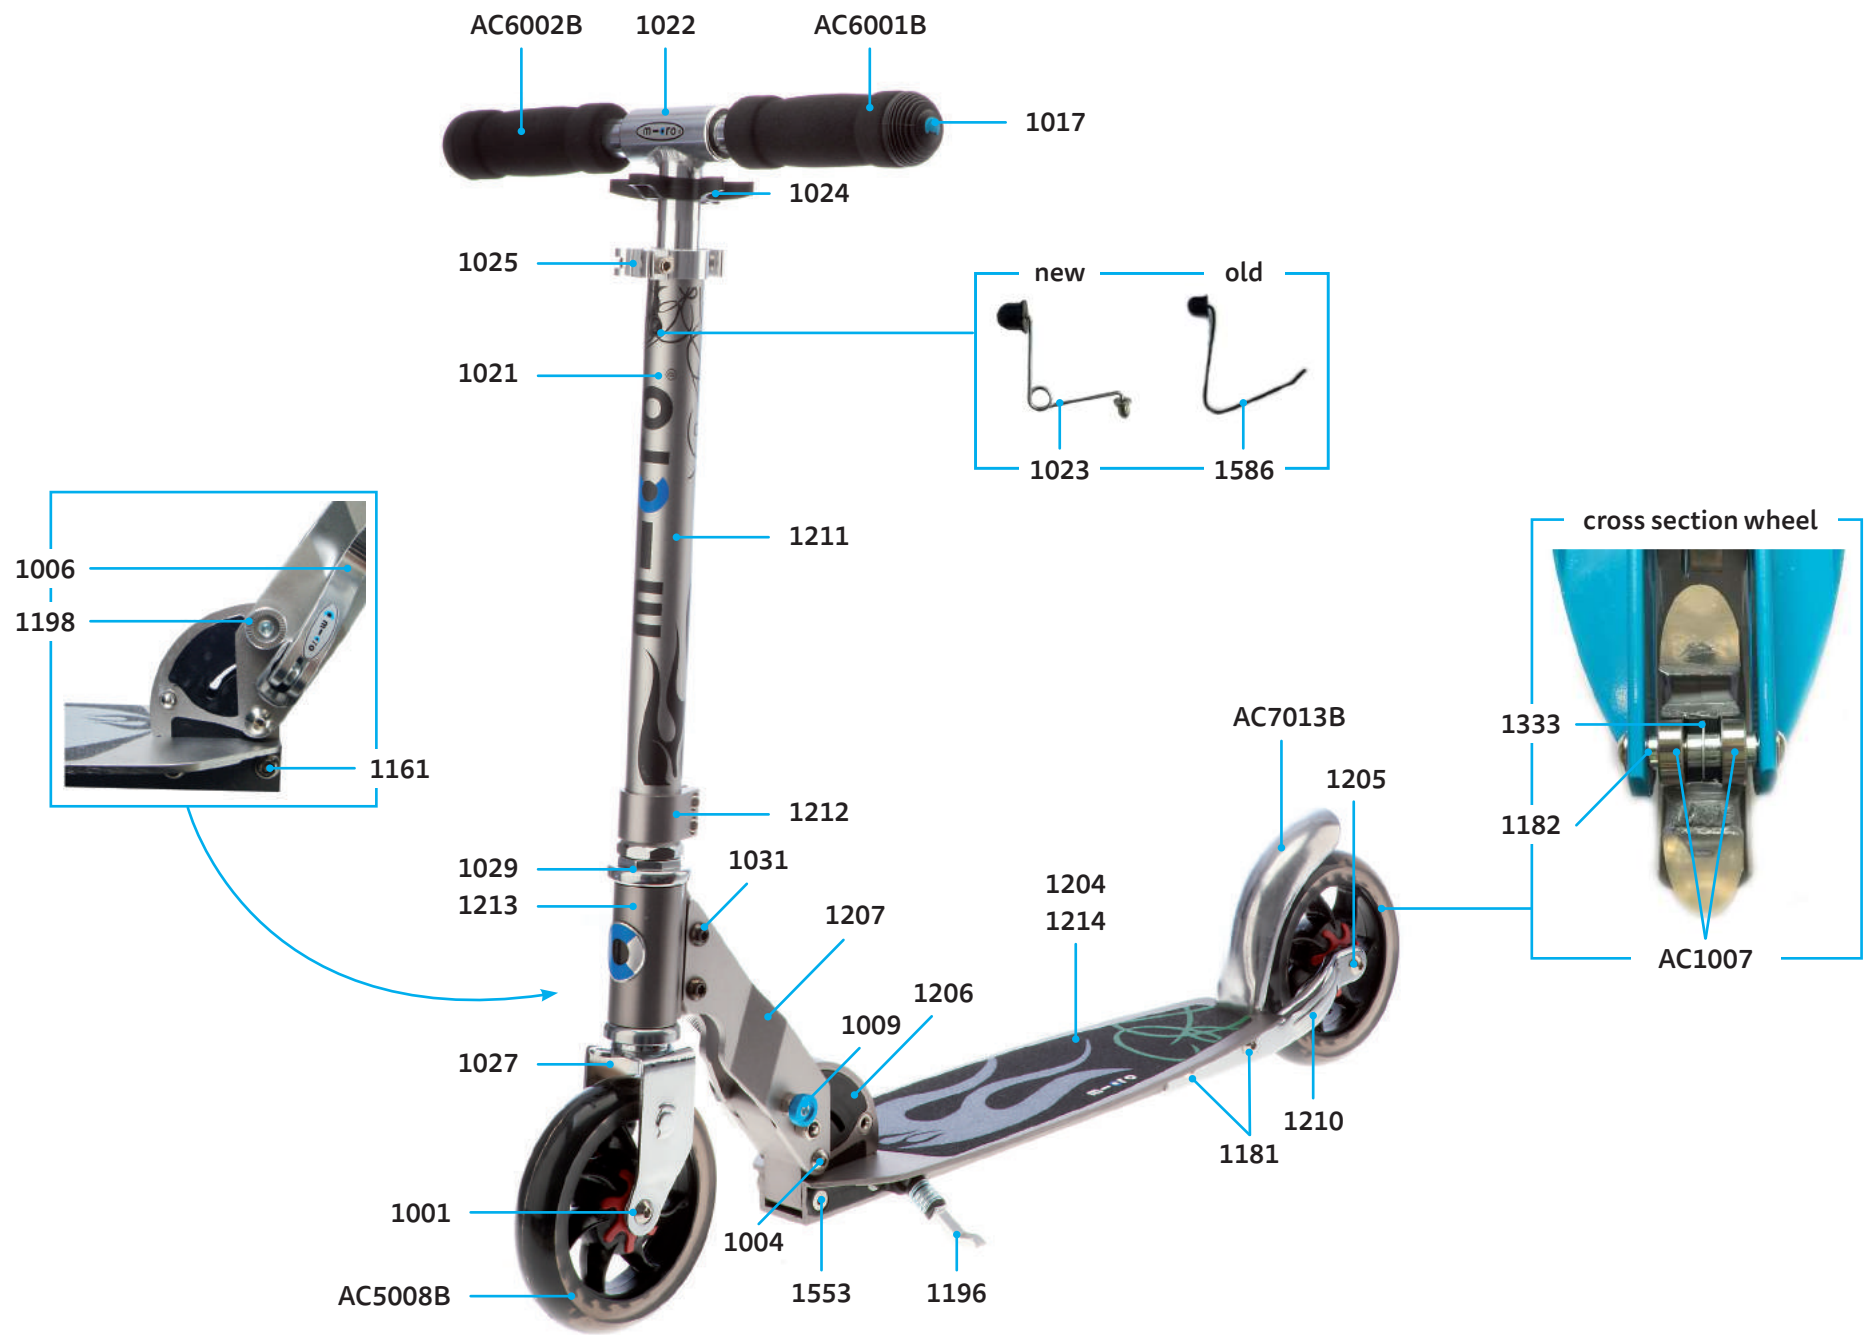

SA0121

SA0122

SA0142

MICRO BULLET SA0017

PARTS

article no.	article
1001	axle bolt internal thread, 40 mm
1004	axle bolt internal thread, 44 mm
1017	plugs, handle bolt, rubber strip
1021	plastic linkage tube
1022	t-tube
1024	multimountclip
1025	quick-acting clamp, Silver
1026	lower clamp, Silver
1029	inverter logic complete
1031	axle bolt internal thread, 19 mm
1038	axle bolt internal thread, 30 mm
1040	folding block
1041	locking complete
1044	holder plates left and right
1045	axle bolt internal thread, 33 mm
1046	brake plate
1047	brake spring
1048	brake bolt
1050	lower t-tube
1051	steering fork
1052	front holder
1053	deck and griptape
1054	griptape
1055	spacer between bearings 10.25 mm
1196	kick stand with screws
1198	push button, Silver
1553	screw for kickstand
1586/1023	bolt and spring t-bar