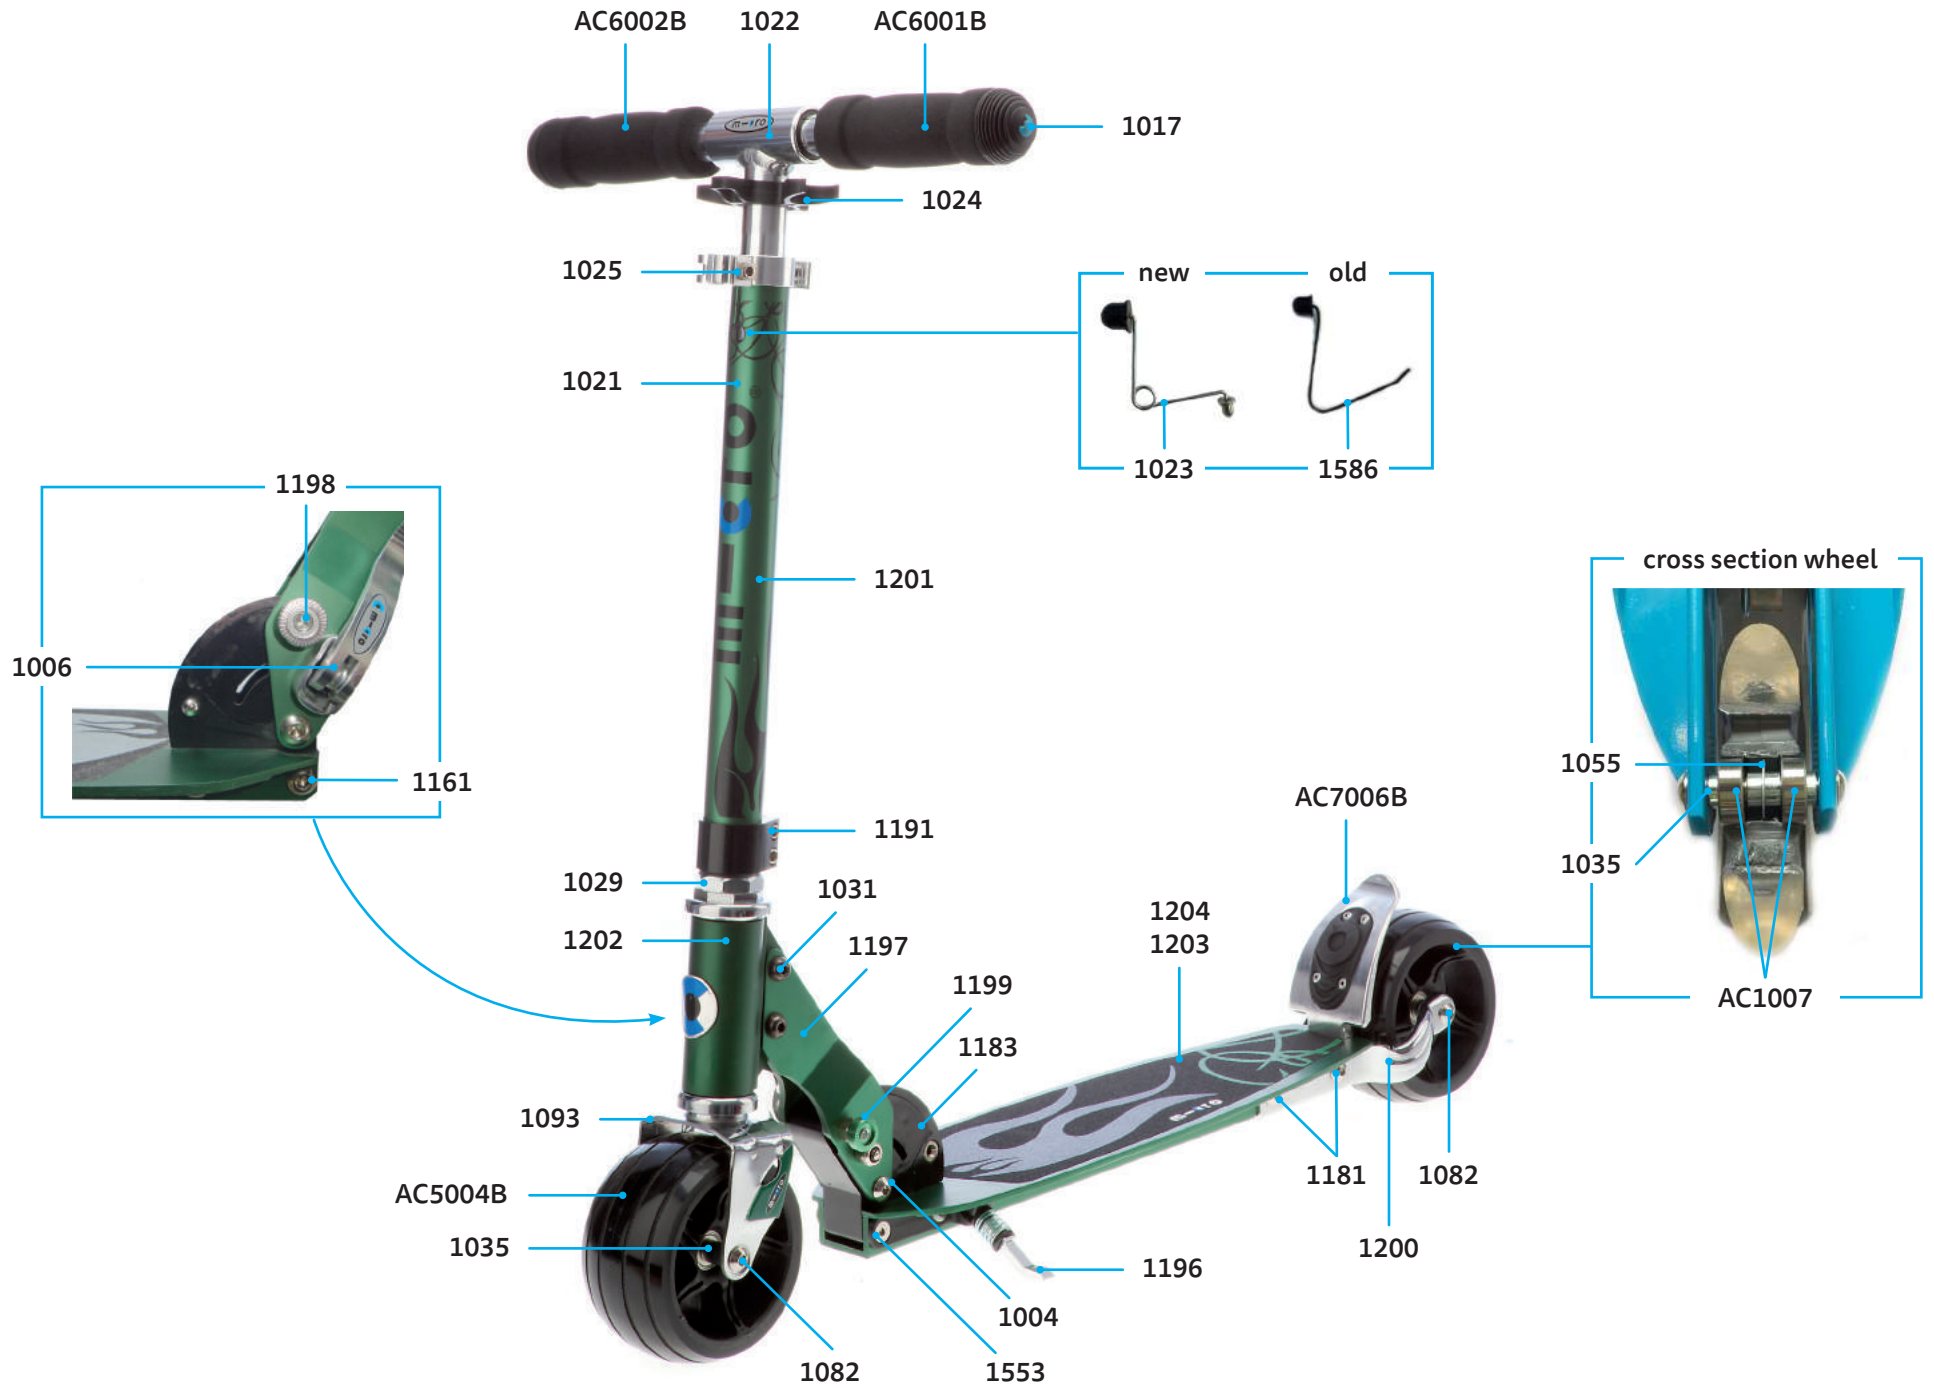

SA0038

MICRO SPRITE SA0019

PARTS

article no.	article
1001	axle bolt internal thread, 40 mm
1004	axle bolt internal thread, 44 mm
1017	plugs, handle bolt, rubber strip
1021	plastic linkage tube
1022	t-tube
1024	multimountclip
1025	quick-acting clamp, Silver
1026	lower clamp, Silver
1029	inverter logic complete
1031	axle bolt internal thread, 19 mm
1038	axle bolt internal thread, 30 mm
1039	spacer external bearings, 3.4 mm
1041	locking complete
1045	axle bolt internal thread, 33 mm
1046	brake plate
1047	brake spring
1048	brake bolt
1051	steering fork
1054	griptape
1055	spacer between bearings 10.25 mm
1056	holder plates left and right, Silver
1057	lower t-tube, Silver
1058	deck and griptape, Silver
1155	front holder, Silver
1196	kick stand with screws
1198	push button, Silver
1553	screw for kickstand
1586/1023	bolt and spring t-bar