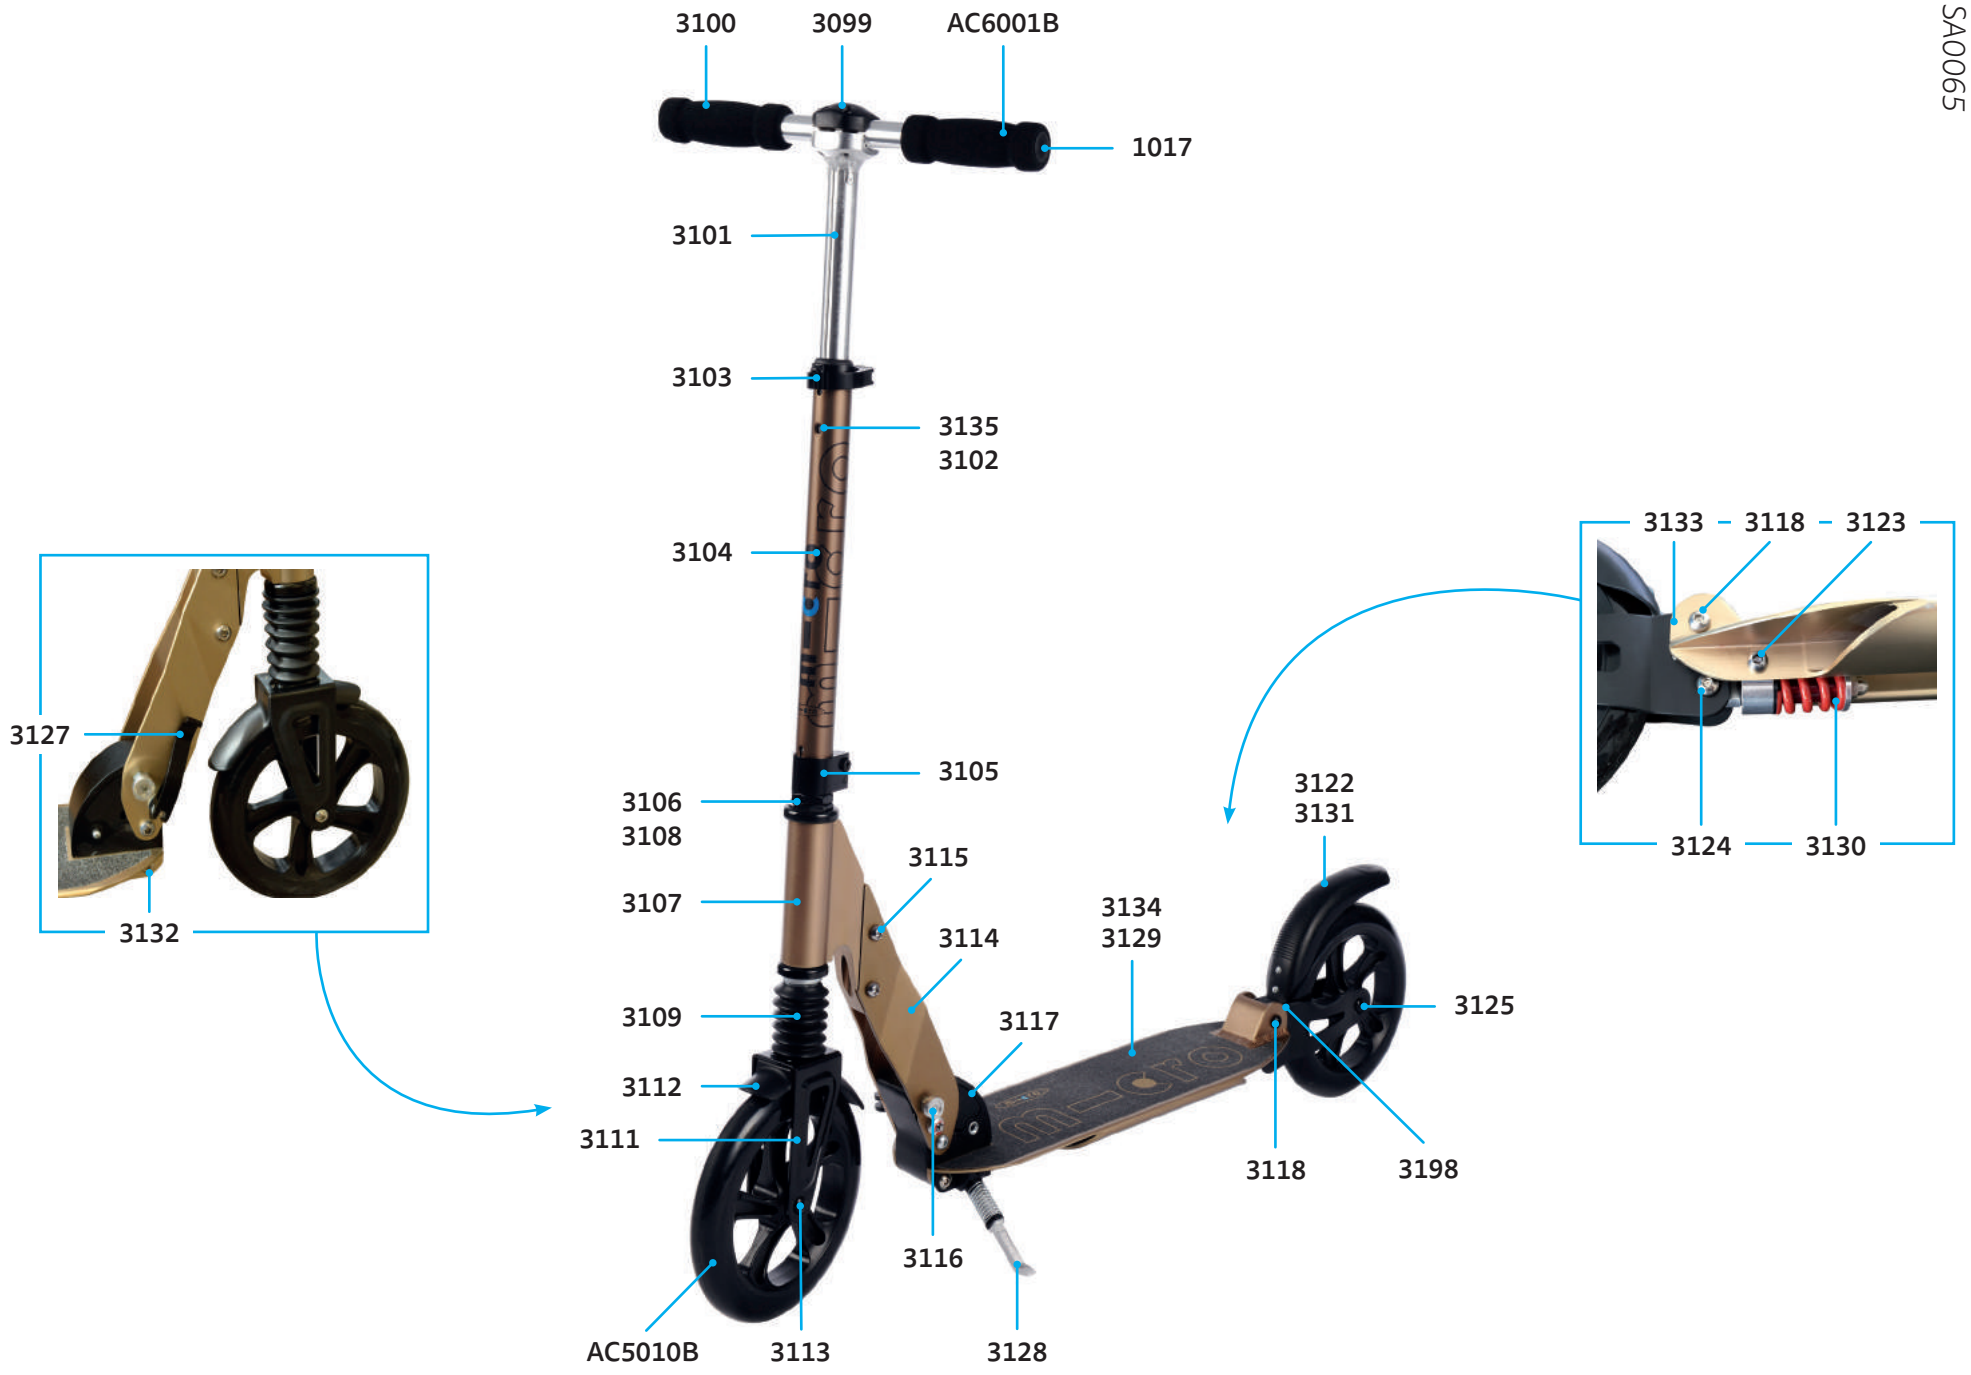

article no.	article
1017	tube plug with shockcord
3099	handle bar cap with screws
3100	handle bar
3101	bar with spring and bolt
3102	plastic linkage tube
3103	quick-acting clamp
3104	lower t-tube
3105	lower clamp
3106	complete headset
3107	steering head
3108	round socket head cap, rebound washer
3109	dust protection
3111	steering fork complete
3112	fender front wheel
3113	axle
3114	holder plates left and right
3115	bolt for holder plates
3116	push button, Silver
3117	folding block
3118	back axle
3122	brake plate
3124	axle
3125	axle back wheel
3127	quick release
3128	kickstand with two screws
3129	deck with griptape
3130	spring complete
3131	back part with brake no wheel
3132	step screw
3133	brake pin
3134	griptape
3135	bolt and spring t-bar

ACCESSORIES

article no.	article
3198	brake spring
3218	deck with griptape
3219	griptape
3220	holder plates (left) holderplates (right)
3221	steering head Black
3222	lower tube

article no.	article
AC6001B	high density foam hand grip
AC5010B	wheel complete Blister

SA0156

MICRO FLEX WITH KICKSTAND SA0010

PARTS

article no.	article
1001	axle bolt internal thread, 40 mm
1002	axle bolt internal thread, 49 mm
1004	axle bolt internal thread, 44 mm
1006	locking complete, Scooter
1007	holder plates left and right, flex, Silver
1009	push button, Blue
1013	brake spring
1014	brake bolt
1017	plugs, handle bolt, rubber strip
1020	lower t-tube, Silver
1021	plastic linkage tube
1022	t-tube
1024	multimountclip
1025	quick-acting clamp, Silver
1026	lower clamp, Silver
1027	steering fork
1028	front holder, Silver
1029	inverter logic complete
1031	axle bolt internal thread, 19 mm
1032	deck and griptape, Silver
1033	board fixation plates complete, deck
1034	countersunk screw, 23 mm
1035	spacer between bearings 19.6 mm
1198	push button, Silver
1242	brake plate, Silver
1244	back part complete no wheel with brake, Silver
1325	folding block, Silver
1341	griptape,
1453	kick stand without screws, 200 mm
1586/1023	bolt and spring t-bar