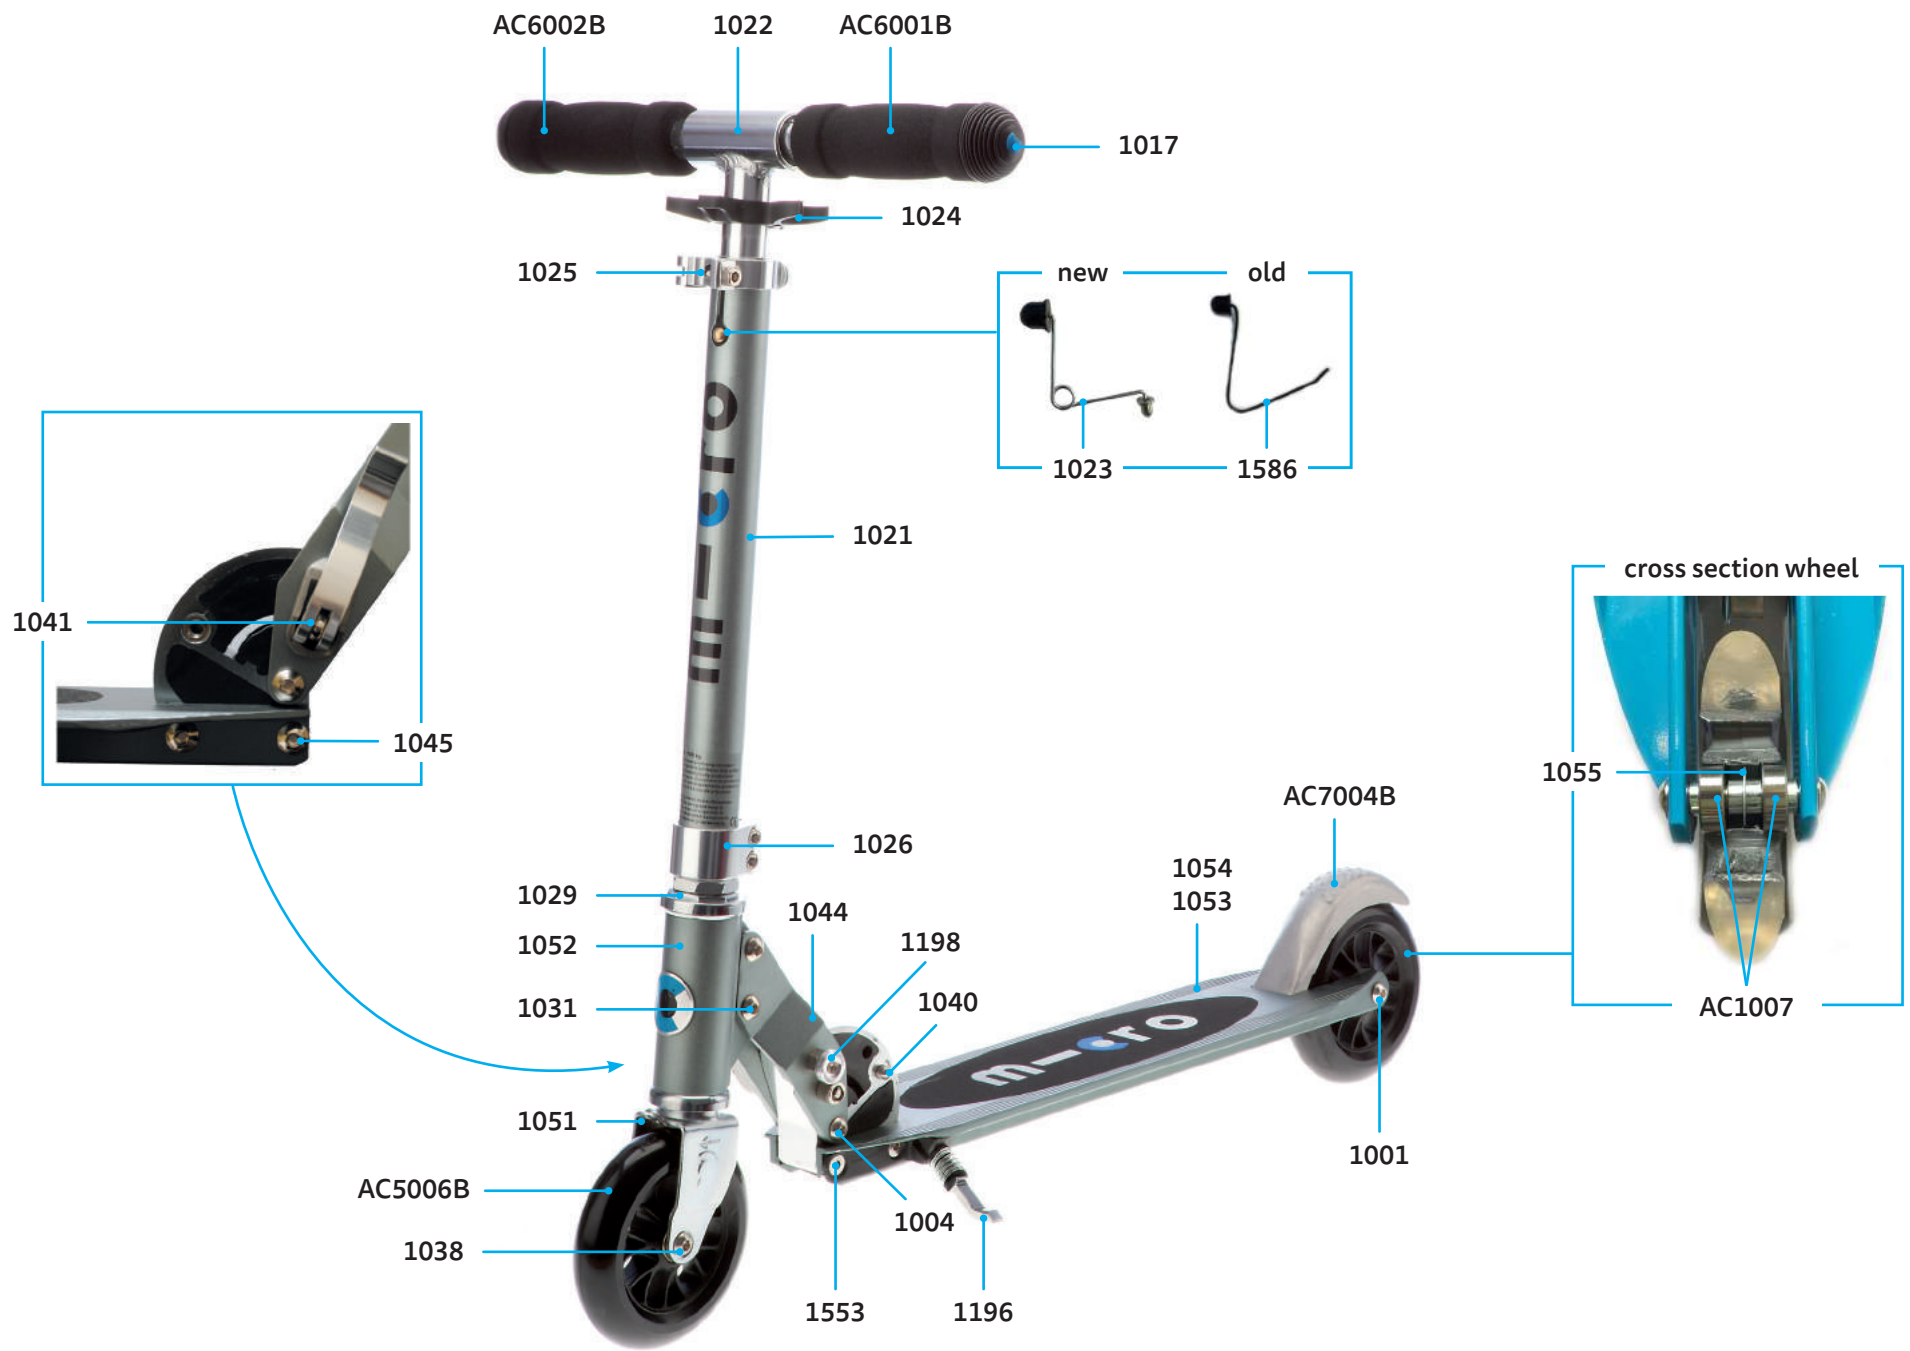

SA0121

SA0122

SA0142

MICRO BULLET SA0017

PARTS

article no.	article
1001	axle bolt internal thread, 40 mm
1004	axle bolt internal thread, 44 mm
1017	plugs, handle bolt, rubber strip
1021	plastic linkage tube
1022	t-tube
1024	multimountclip
1025	quick-acting clamp, Silver
1026	lower clamp, Silver
1029	inverter logic complete
1031	axle bolt internal thread, 19 mm
1038	axle bolt internal thread, 30 mm
1040	folding block
1041	locking complete
1044	holder plates left and right
1045	axle bolt internal thread, 33 mm
1046	brake plate
1047	brake spring
1048	brake bolt
1050	lower t-tube
1051	steering fork
1052	front holder
1053	deck and griptape
1054	griptape
1055	spacer between bearings 10.25 mm
1196	kick stand with screws
1198	push button, Silver
1553	screw for kickstand
1586/1023	bolt and spring t-bar

ACCESSORIES

article no.	article
AC6001B	high density foam hand grip
AC6002B	complete handgrip, tube plug, shockcord
AC5006B	wheel complete Blister
AC7004B	brake complete Blister
AC1007	single bearing ABEC 9