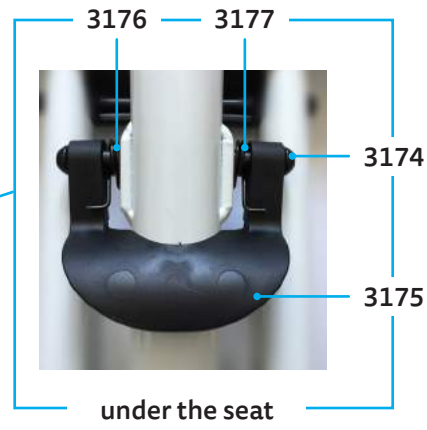

TR0002

TR0004

TR0005

TR0006

MICRO TRIKE XL TR0007 | TR0008

PARTS

article no.	article
3275	metal frame cover left and right with screw
3276	axle for seat
3277	armrest bar set, Ice Blue with seat
3279	upper bar with bolt and spring
3280	guidance ring complete with plastic spacer
3281	axle front wheel
3282	lower bar, Ice Blue
3283	axle
3284	wheel with bearing
3285	upper clamp