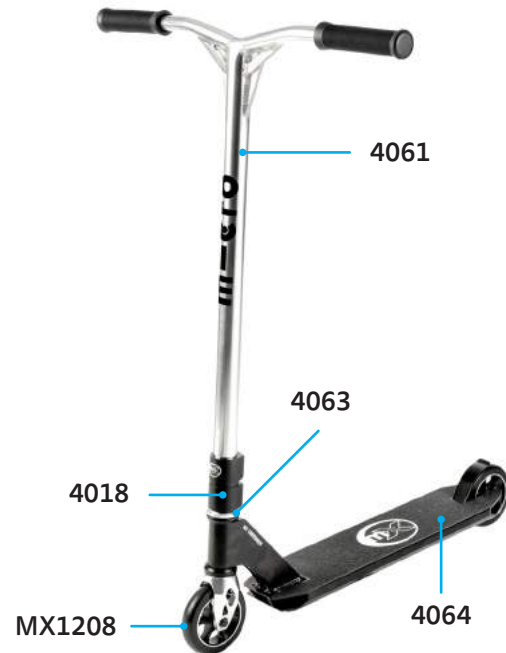

MICRO CROSSNECK 2.0 SA0148

PARTS

article no.	article	info
4017	headset Black	
4018	SCS Compressions System, Black	
4020	steering fork	
4021	axle front	
4023	brake plate complete, Black	
4024	axle back	
4025	spacer (outside) back wheel	
4027	plugs for handels	set
4030	handels	set
4056	SCS Compressions System, Gold	
4057	one piece bar, Black	
4058	deck with griptape, Gold	
4059	griptape	
4061	one piece bar, Silver	110 mm
4063	headset Silver	
4064	deck with griptape, Black	

ACCESSORIES

article no.	article	info
AC1007	single bearing ABEC 9	
MX1201	wheel Black / Purple	110 mm
MX1202	wheel Black / Blue	110 mm
MX1203	wheel Black	110 mm
MX1206	wheel Black / Chrome	110 mm
MX1207	wheel Chrome / Red	110 mm
MX1208	wheel Black	110 mm
MX1214	wheel Gold	110 mm
MX4010	Pegs	from 2015

SA0149