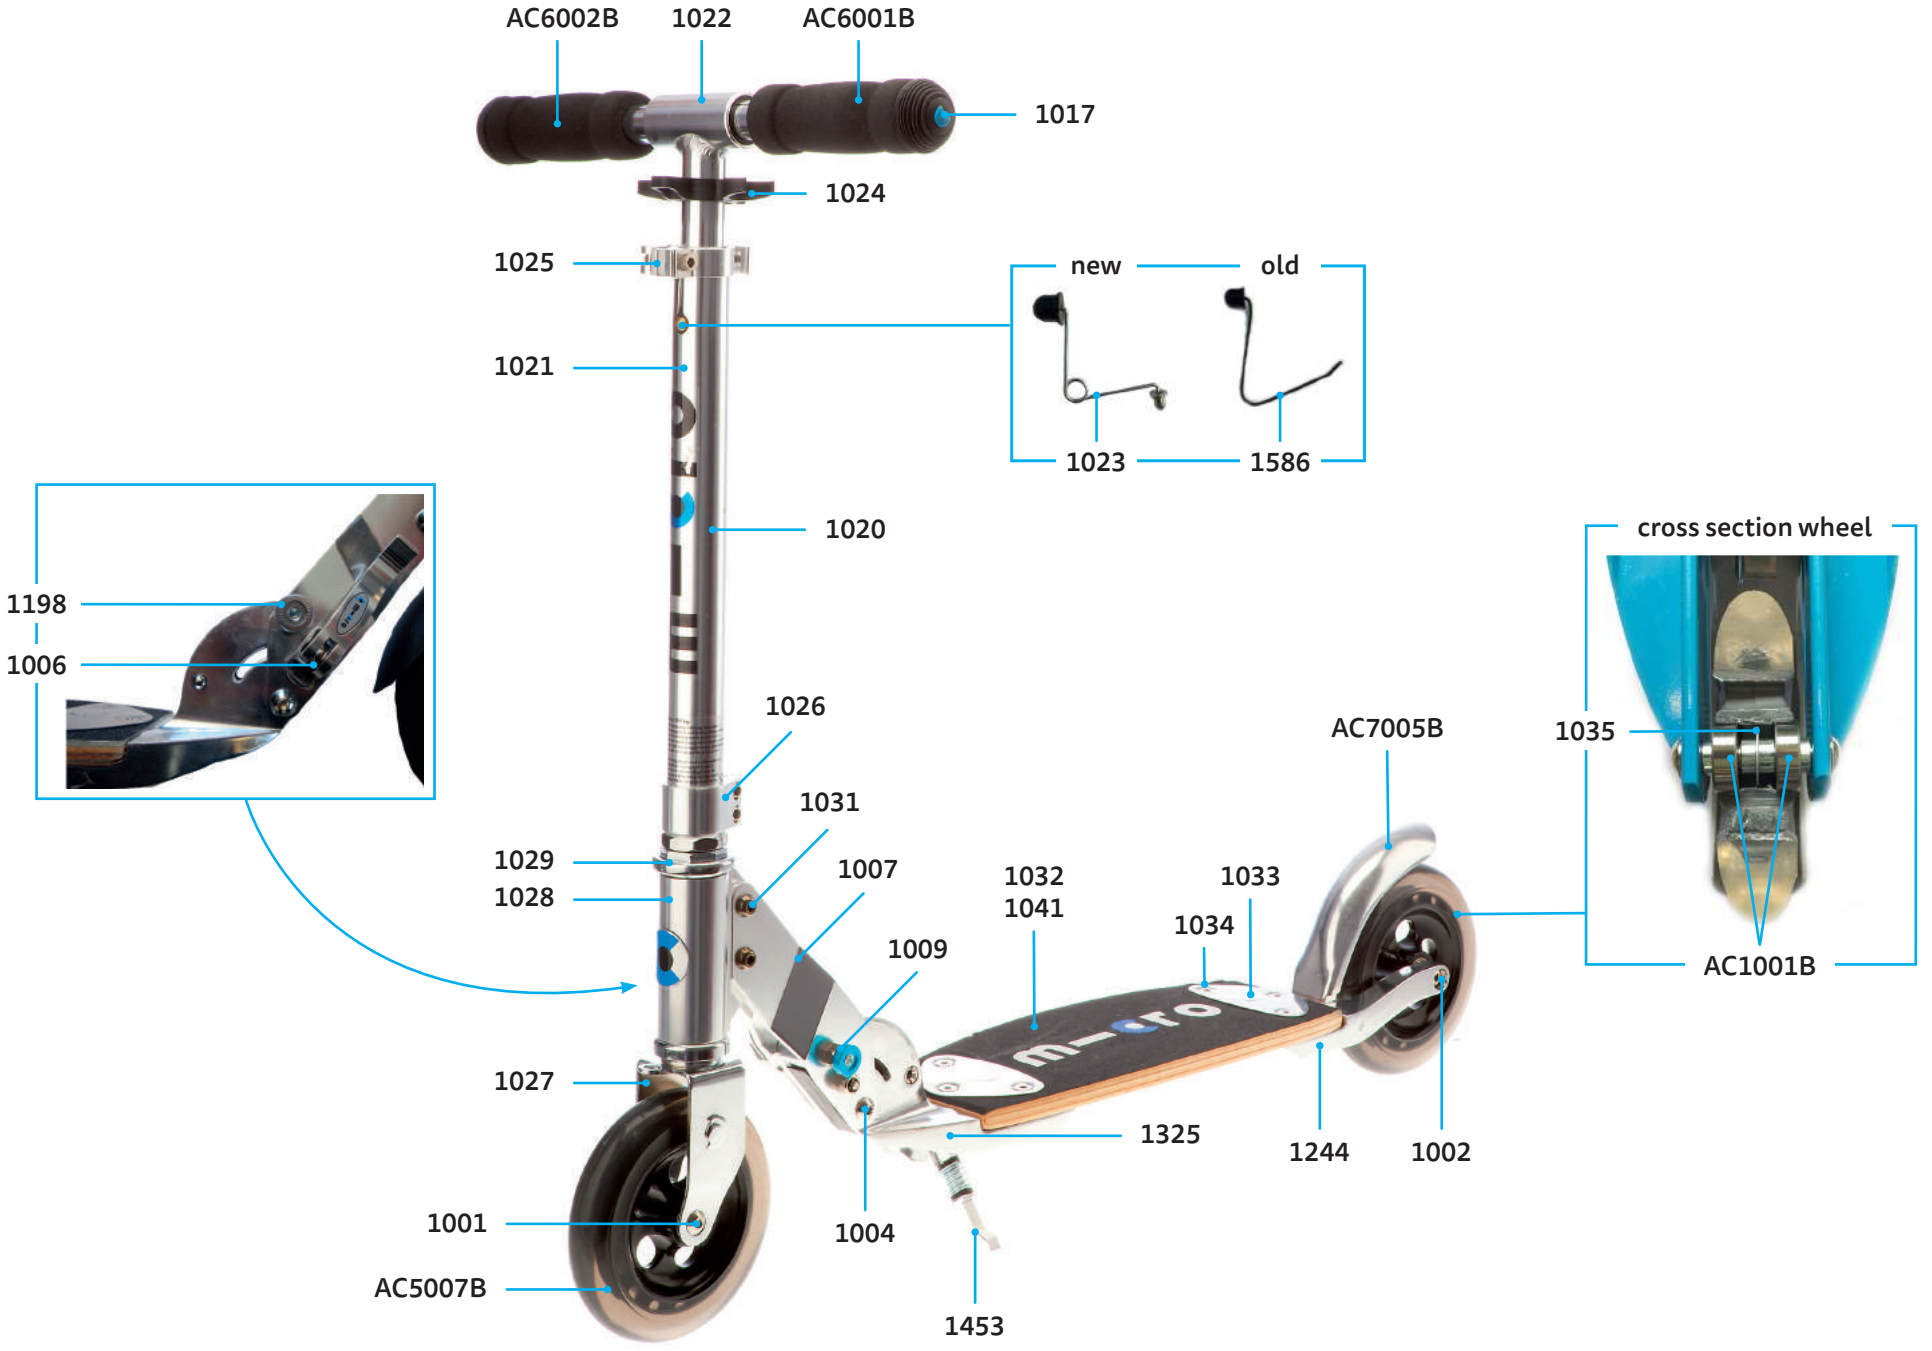

SA0156

MICRO FLEX WITH KICKSTAND SA0010

PARTS

article no.	article
1001	axle bolt internal thread, 40 mm
1002	axle bolt internal thread, 49 mm
1004	axle bolt internal thread, 44 mm
1006	locking complete, Scooter
1007	holder plates left and right, flex, Silver
1009	push button, Blue
1013	brake spring
1014	brake bolt
1017	plugs, handle bolt, rubber strip
1020	lower t-tube, Silver
1021	plastic linkage tube
1022	t-tube
1024	multimountclip
1025	quick-acting clamp, Silver
1026	lower clamp, Silver
1027	steering fork
1028	front holder, Silver
1029	inverter logic complete
1031	axle bolt internal thread, 19 mm
1032	deck and griptape, Silver
1033	board fixation plates complete, deck
1034	countersunk screw, 23 mm
1035	spacer between bearings 19.6 mm
1198	push button, Silver
1242	brake plate, Silver
1244	back part complete no wheel with brake, Silver
1325	folding block, Silver
1341	griptape,
1453	kick stand without screws, 200 mm
1586/1023	bolt and spring t-bar

SA0107

SA0106

MICRO SA0100

PARTS

article no.	article
1001	axle bolt internal thread, 40 mm
1002	axle bolt internal thread, 49 mm
1004	axle bolt internal thread, 44 mm
1006	locking complete
1009	push button, Blue
1031	axle bolt internal thread, 19 mm
1033	board fixation plates complete, deck
1034	countersunk screw, 23 mm
1035	spacer between bearings 19.6 mm
1198	push button, Silver
1318	inveter logic complete set (CH)
1453	kick stand without screws, 200 mm
1457	folding block
1458	holder plates left and right
1460	brake plate
1461	brake spring
1462	brake bolt
1463	brake complete
1464	back part complete no wheel with brake
1465	lower t-tube
1466	plastic linkage tube
1467	t-tube
1468	lower clamp
1469	steering fork
1470	front holder
1471	deck and griptape
1472	griptape
1456	quick-acting plastic, Black
1473	fender
1586/1023	bolt and spring handlebar
1621	swiss cap small