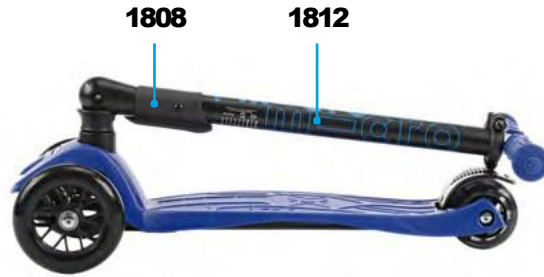

MAXI MICRO CLASSIC | FOLDABLE

PARTS

Article No.	Article
1055	Spacer Between Bearings 10.25 mm
1068	Handles, Rubber, Black
1141	T-Bar Push Button
1143	Screws With Plate For u/b Bend
1236	Shank Left
1237	Shank Right
1147	Steering Link
1241	Screw To Deck
1227	B-Bend
1228	Axle Bolt Internal Thread, 44,5 mm
1229	Axle Bolt Internal Thread, 65 mm
1230	Brake Complete, Silver
1231	Knob, Black
1232	Knob, Purple
1233	Joystick Bar, Black
1234	Joystick Bar, Purple
1238	Deck, Black
1240	Fender, Red
1269	T-Bar, Black | Handles, Black
4657	Axle Bolt External Thread And Nut And Washer, 22 mm
1456	Quick-Acting Plastic, Black
1586	Bolt And Spring T-Bar
1587	Nut For Brake
1588	Screw And Nut For Brake
1618	Plastic Linkage Tube
1808	Rivet For Foldable
1811	Lower T-Tube Complete
1812	Lower T-Tube Complete
4663	Axle Bolt Internal Thread, Left, 44.5mm
4695	Axle Bolt Internal Thread, Right, 44.5 mm

ACCESSORIES

Article No.	Article
AC6003B	High Density Rubber Hand Grip, Black
AC7002B	Brake Complete Blister
AC5006B	Front Wheel Complete Blister
AC5002B	Back Wheel Complete Blister
AC1007	Single Bearing ABEC 9
AC9039B	LED Wheel Maxi Micro 120mm

MM0213