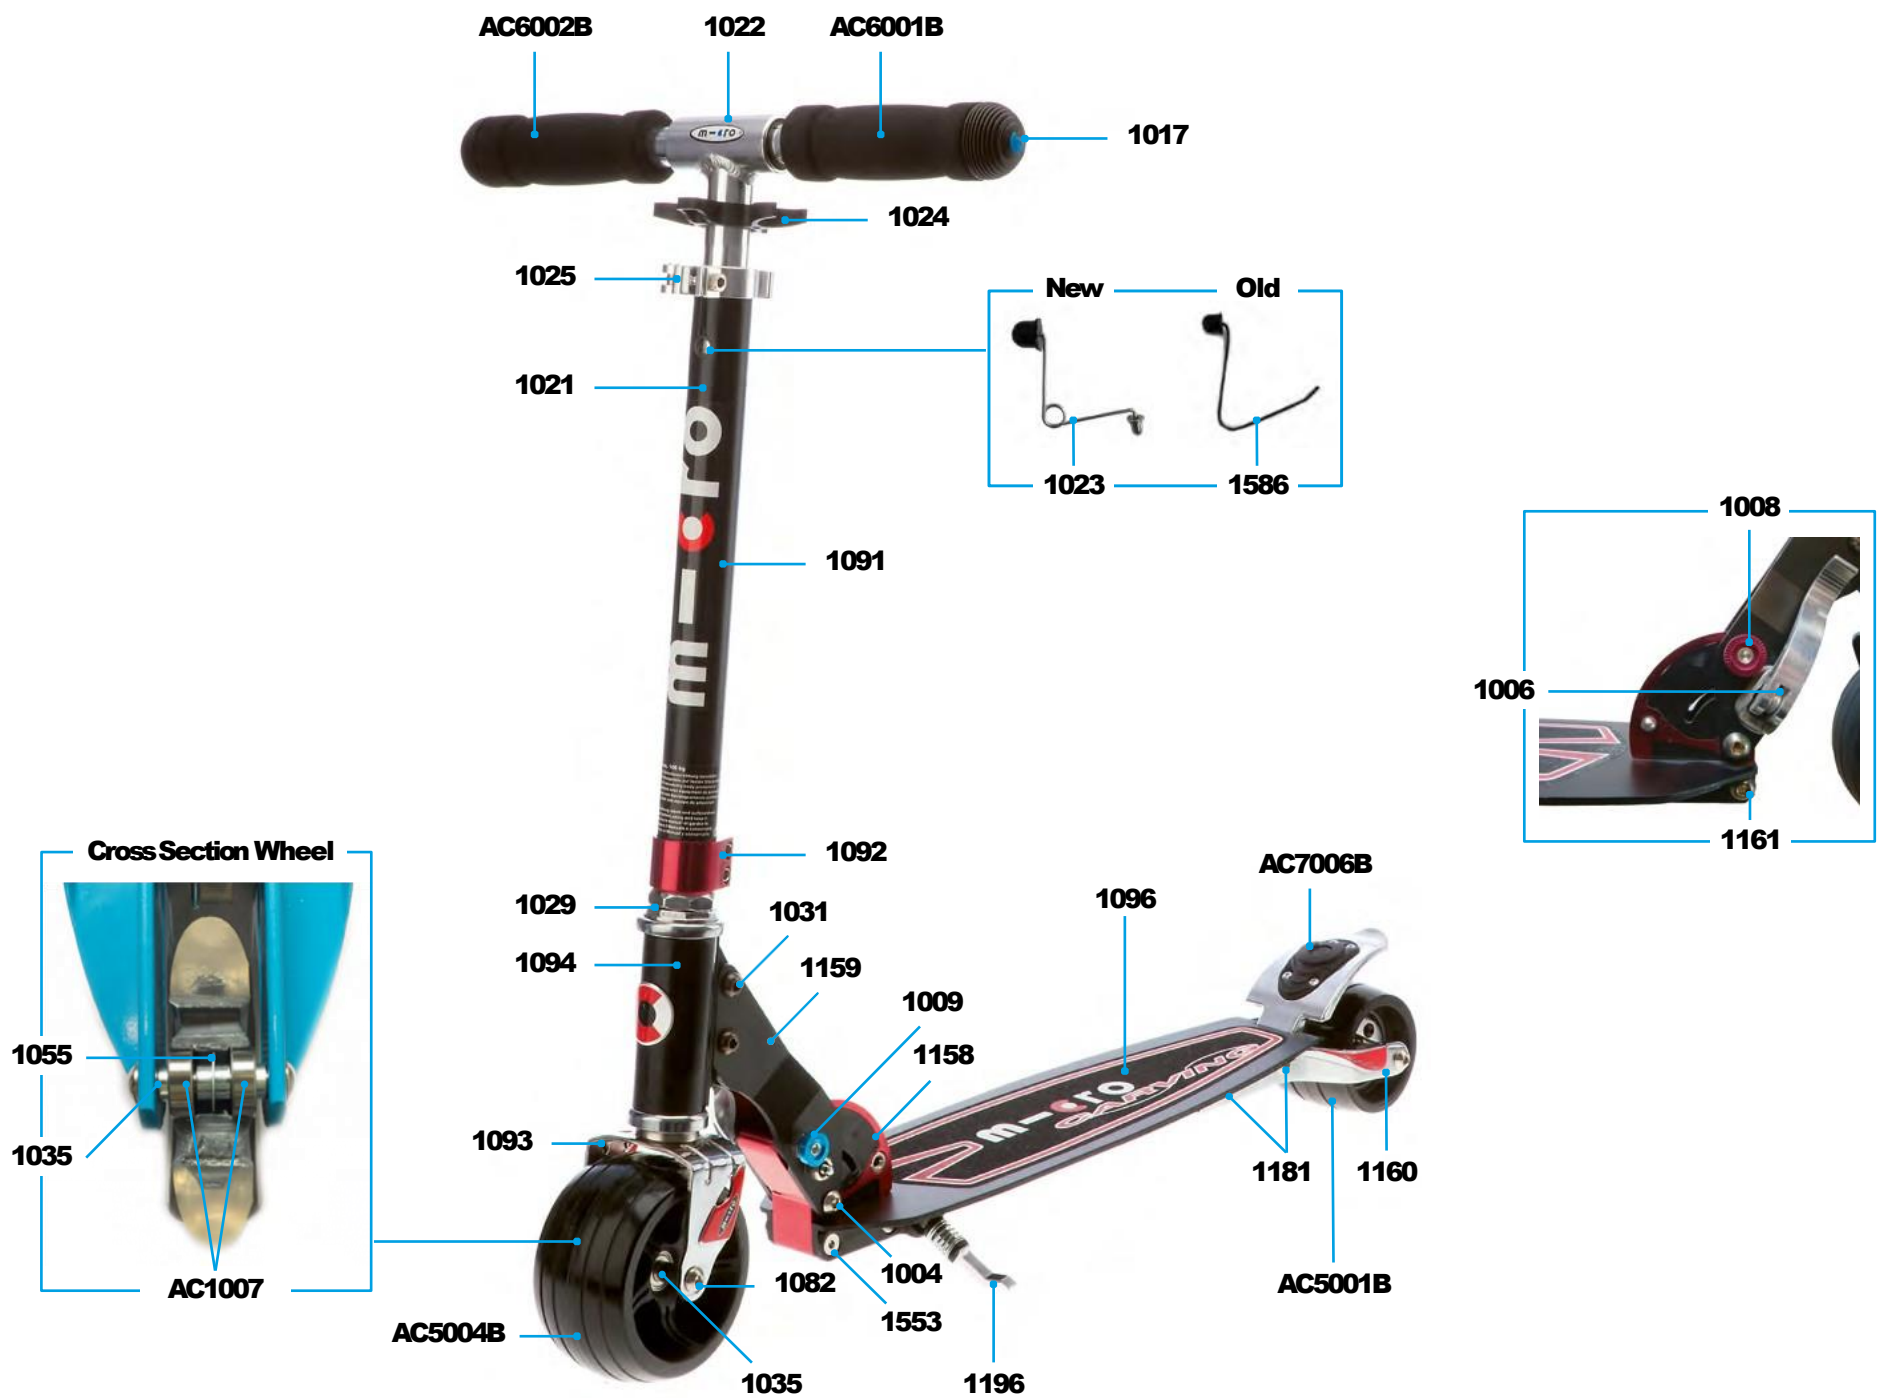

ACCESSORIES

Article No.	Article
AC6001B	High Density Foam Hand Grip
AC6002B	Complete Handgrip, Tube Plug, Shockcord
AC5006B	Wheel Complete Blister
AC7004B	Brake Complete Blister
AC1007	Single Bearing ABEC 9

MICRO BULLET
SA0017

MICRO MONSTER BULLET

PARTS

Article No.	Article
1004	Axle Bolt Internal Thread, 44 mm
1006	Locking Complete
1008	Push Button
1009	Push Button
1017	Plugs, Handle Bolt, Rubber Strip
1021	Plastic Linkage Tube
1022	T-Tube
1024	Multimountclip
1025	Quick-Acting Clamp, Silver
1029	Inverter Logic Complete
1031	Axle Bolt Internal Thread, 19 mm
1035	Spacer Between Bearings 19.6 mm
1055	Spacer Between Bearings 10.25 mm
1082	Axle Bolt Internal Thread, 70 mm
1086	Brake Plate
1087	Brake Spring
1091	Lower T-Tube
1092	Lower Clamp, Red
1093	Steering Fork
1094	Front Holder
1096	Griptape
1158	Folding Block Red
1159	Holder Plates Left And Right
1160	Fastening Elements, Wheel Back
1161	Axle Bolt External Thread, 10.5 mm
1181	Axle Bolt Internal Thread, 47.5 mm
1196	Kick Stand With Screws
1208	Brake Bolt
1553	Axle Bolt External Thread, 21.5 mm
1586/1023	Bolt And Spring T-Bar

ACCESSORIES

Article No.	Article
AC6001B	High Density Foam Hand Grip
AC6002B	Complete Handgrip, Tube Plug, Shockcord
AC5001B	Wheel Back Complete Blister
AC5004B	Front Wheel Complete Blister
AC7006B	Brake Complete Blister
AC1007	Single Bearing ABEC 9