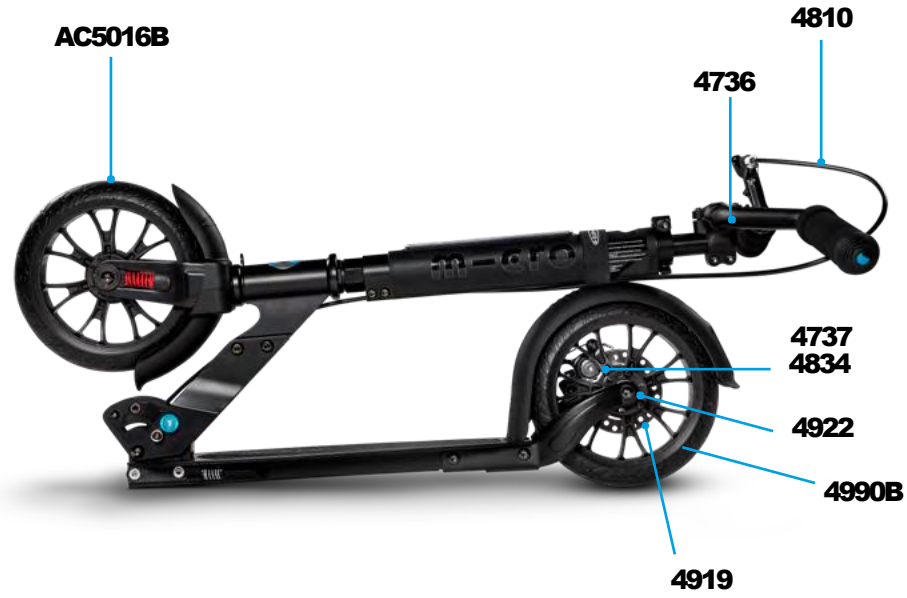

MICRO METROPOLITAN / DELUXE

PARTS

Article No.	Article
1004	Axle Bolt Internal Thread, 44 mm
1009	Blue Pushbutton
1023	Spring And Pushbutton
1031	Axle Bolt Internal Thread, 19 mm
1161	Axle Bolt External Thread, 10.5 mm
1180	Rear Axle Bolt Internal Thread, 62mm Metropolitan
1224	Front Holder Black
1553	Axle Bolt External Thread, 21.5mm
1578	Lower Clamp, 200 mm, Black Matt
1888	Front Fender
4705	Kickstand Black
4708	Griptape
4709	Quick Active Clamp Black
4715	Foot Brake Complete Metropolitan
4736	T-Bar Metropolitan Deluxe Complete With Brake Lever
4997	T-Bar Metropolitan Complete
4737	Brake Pads Metropolitan
4743	Holder For Handgrip / Holder For Handlebar
4744	Folding Quick Release - Black
4755	Headset Metropolitan Und Metrop Deluxe
4807	Font Axle Bolt Internal Thread, 64mm
4810	Handbrake System Complete
4811	Front Fork With Suspension
4919	Disk (Brake)
4922	Rear Axle Bolt Internal Thread, 74mm Metropolitan Deluxe
4929	Holder Plates Left & Right Metropolitan
4834	Disk Brake Set Complete
4835	Handlebar End Caps
7112	Folding Block

ACCESSORIES

Article No.	Article
AC5010B	Wheel Black 200mm Metropolitan
AC6001B	High Density Foam Hand Grip
AC9056	Tube Light
4990B	Rear Wheel Black 200mm Metropolitan Deluxe Box
AC5016B	Front Wheel Black 200mm Metropolitan Deluxe Box

MICRO METROPOLITAN / DELUXE
SA0188 / SA0212