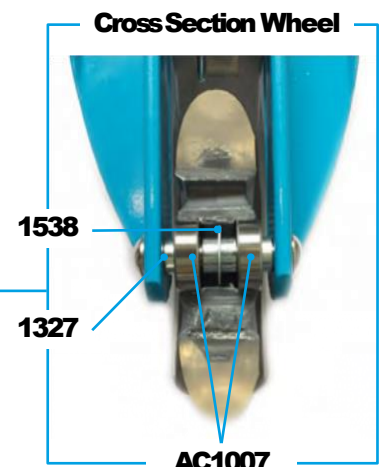

NEW: Changed Version for 200 mm Wheeler