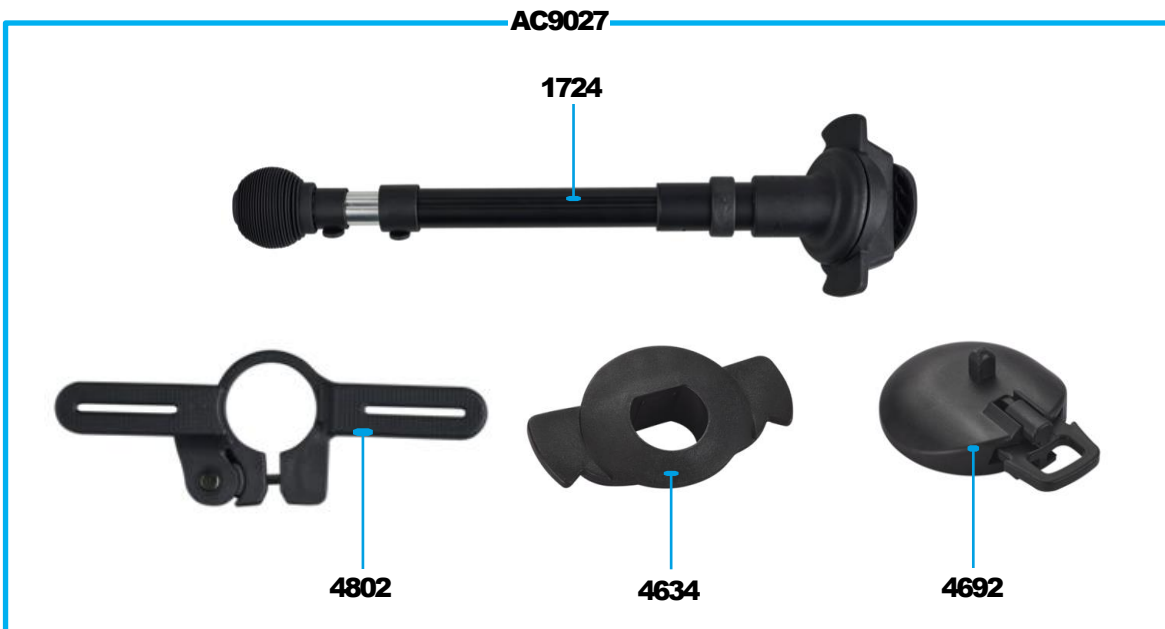

MINI MICRO DELUXE | 3IN1 DELUXE

MICRO 3IN1 ACCESSORIES

PARTS

Article No.	Article
AC8051	Mini Micro 3in1 Deluxe Plus Set
AC9027	3in1 Pushbar With Adapter And Footrest
AC9000	Seat And O-Bar
1724	Plus Push Bar
4633	Screw And Front Holder
4691	Seat With Screw And Front Holder And Plastic Spacer
4802	Footrest
4599	Plastic Spacer
4634	Adapter For Pushbar
4692	Disc And Stopper For Pushbar
1418	O-Handlebar
1417	Seat With Screw And Front Holder
1419	Screw For Front Holder
1420	Front Holder