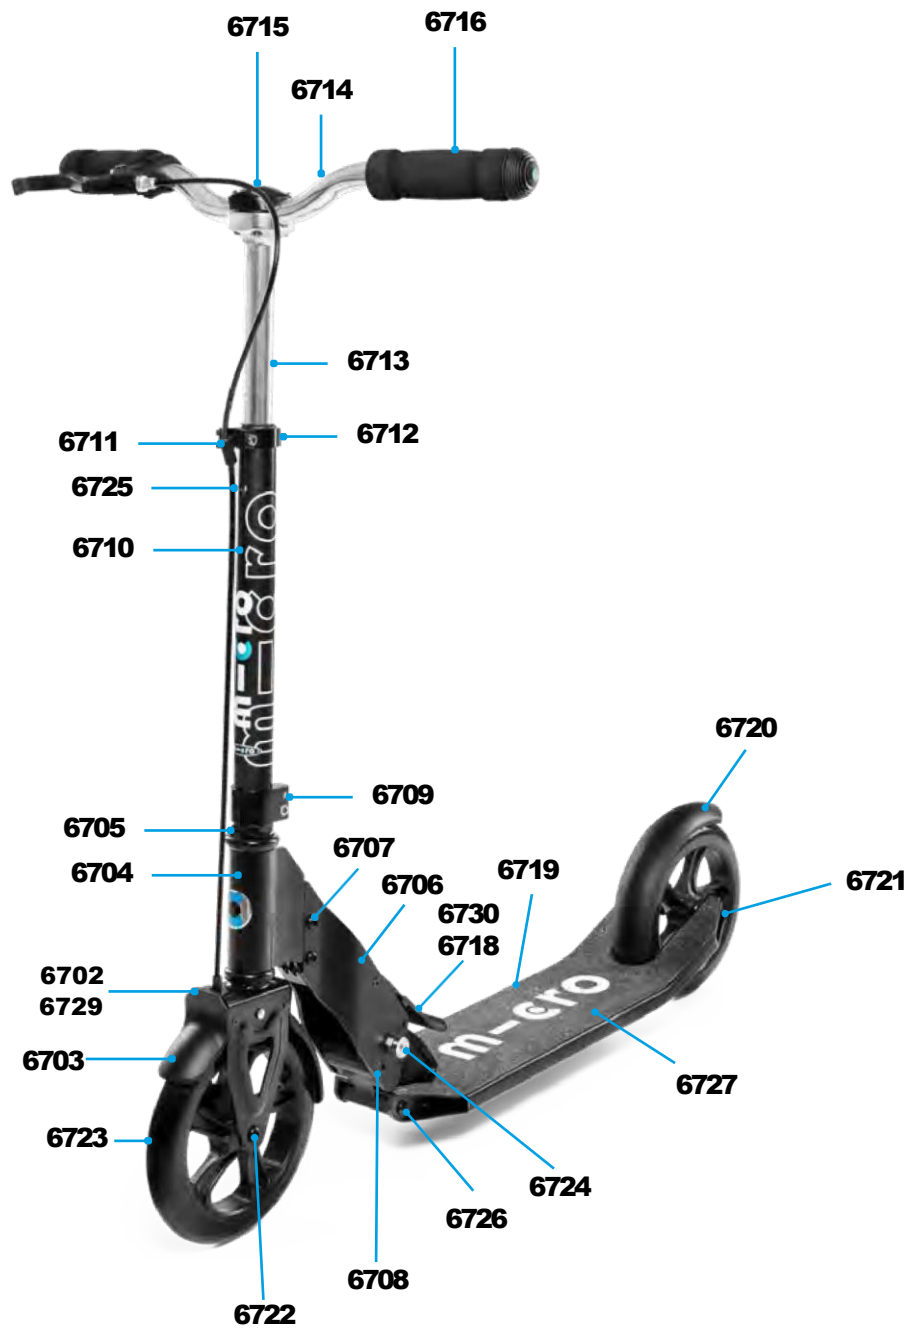

MICRO EAZY
SA0155

MICRO METROPOLITAN / DELUXE

PARTS

Article No.	Article
1004	Axle Bolt Internal Thread, 44 mm
1009	Blue Pushbutton
1023	Spring And Pushbutton
1031	Axle Bolt Internal Thread, 19 mm
1161	Axle Bolt External Thread, 10.5 mm
1180	Rear Axle Bolt Internal Thread, 62mm Metropolitan
1224	Front Holder Black
1553	Axle Bolt External Thread, 21.5mm
1578	Lower Clamp, 200 mm, Black Matt
1888	Front Fender
4705	Kickstand Black
4708	Griptape
4709	Quick Active Clamp Black
4715	Foot Brake Complete Metropolitan
4736	T-Bar Metropolitan Deluxe Complete With Brake Lever
4997	T-Bar Metropolitan Complete
4737	Brake Pads Metropolitan
4743	Holder For Handgrip / Holder For Handlebar
4744	Folding Quick Release - Black
4755	Headset Metropolitan Und Metrop Deluxe
4807	Font Axle Bolt Internal Thread, 64mm
4810	Handbrake System Complete
4811	Front Fork With Suspension
4919	Disk (Brake)
4922	Rear Axle Bolt Internal Thread, 74mm Metropolitan Deluxe
4929	Holder Plates Left & Right Metropolitan
4834	Disk Brake Set Complete
4835	Handlebar End Caps
7112	Folding Block

ACCESSORIES

Article No.	Article
AC5010B	Wheel Black 200mm Metropolitan
AC6001B	High Density Foam Hand Grip
AC9056	Tube Light
4990B	Rear Wheel Black 200mm Metropolitan Deluxe Box
AC5016B	Front Wheel Black 200mm Metropolitan Deluxe Box

MICRO METROPOLITAN / DELUXE
SA0188 / SA0212

MICRO DOWNTOWN

PARTS

Article No.	Article
6702	Front Fork Complete With Brake And Cable
6703	Front Fender With Screws
6704	Front Holder
6705	Headset Complete
6706	Shank Left And Right
6707	Screws For Shank
6708	Lower Screw For Shank
6709	Lower Clamp
6710	Lower Bar
6711	Plastic Spacer For T-Bar
6712	Upper Clamp
6713	Upper T-Bar
6714	Handles And Bar
6715	Top Clamp Complete
6716	Handle
6718	Folding Cover
6719	Deck With Griptape
6720	Brake Complete
6721	Rear Axle
6722	Front Axle
6723	Wheel With Bearing
6724	Folding Button
6725	Botton And Spring
6726	Screws For Folding Block
6727	Griptape
6729	Brake Pads
6730	Folding Complete