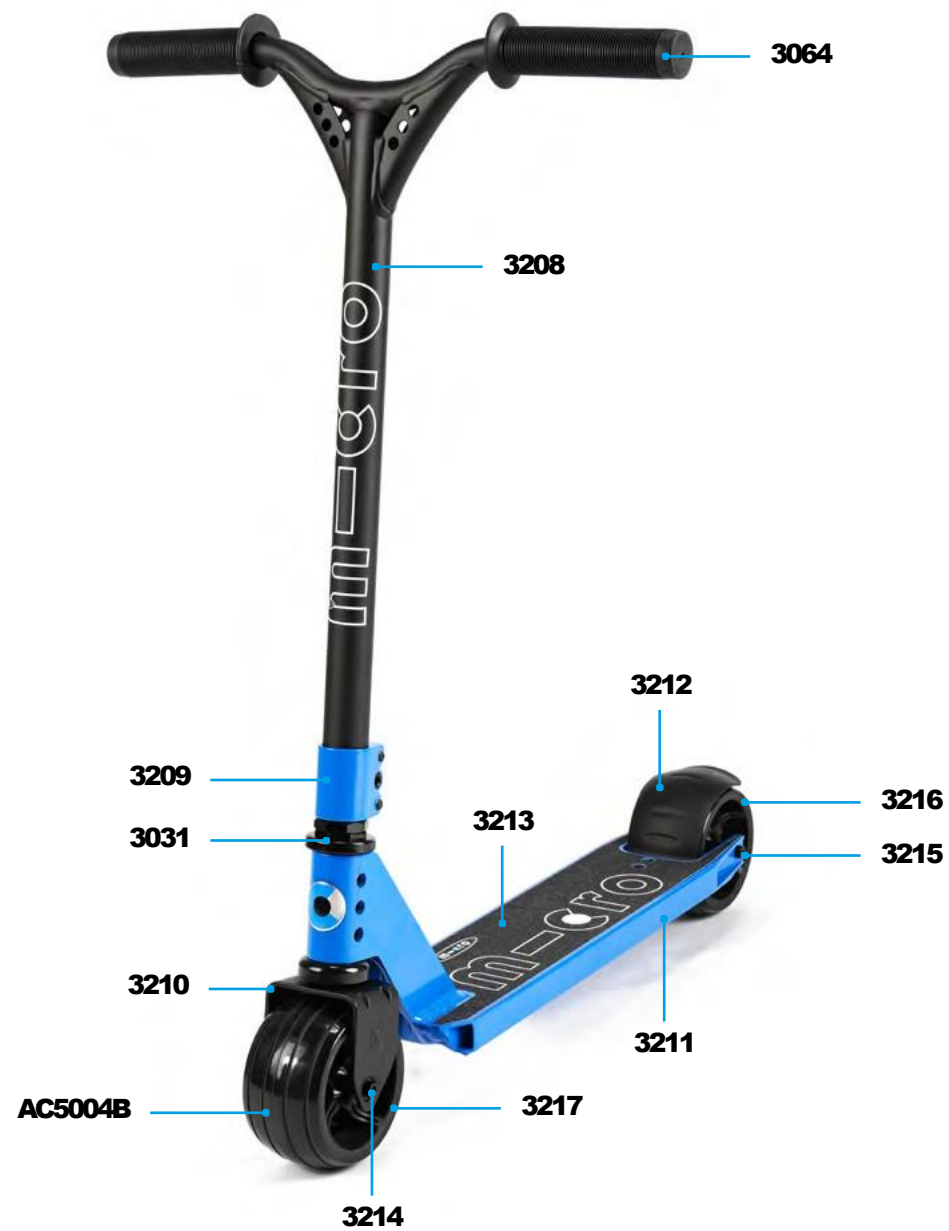

MICRO FREERIDE STREET

PARTS

Article No.	Article
3031	Headset
3064	Handles
3208	One Piece Bar
3209	Clamp
3210	Fork
3211	Deck With Griptape
3212	Brake
3213	Griptape
3214	Axle Front
3215	Axle Rear
3216	Spacer
3217	Spacer

ACCESSORIES

Article No.	Article	Info
AC5004B	Wheel	120 mm