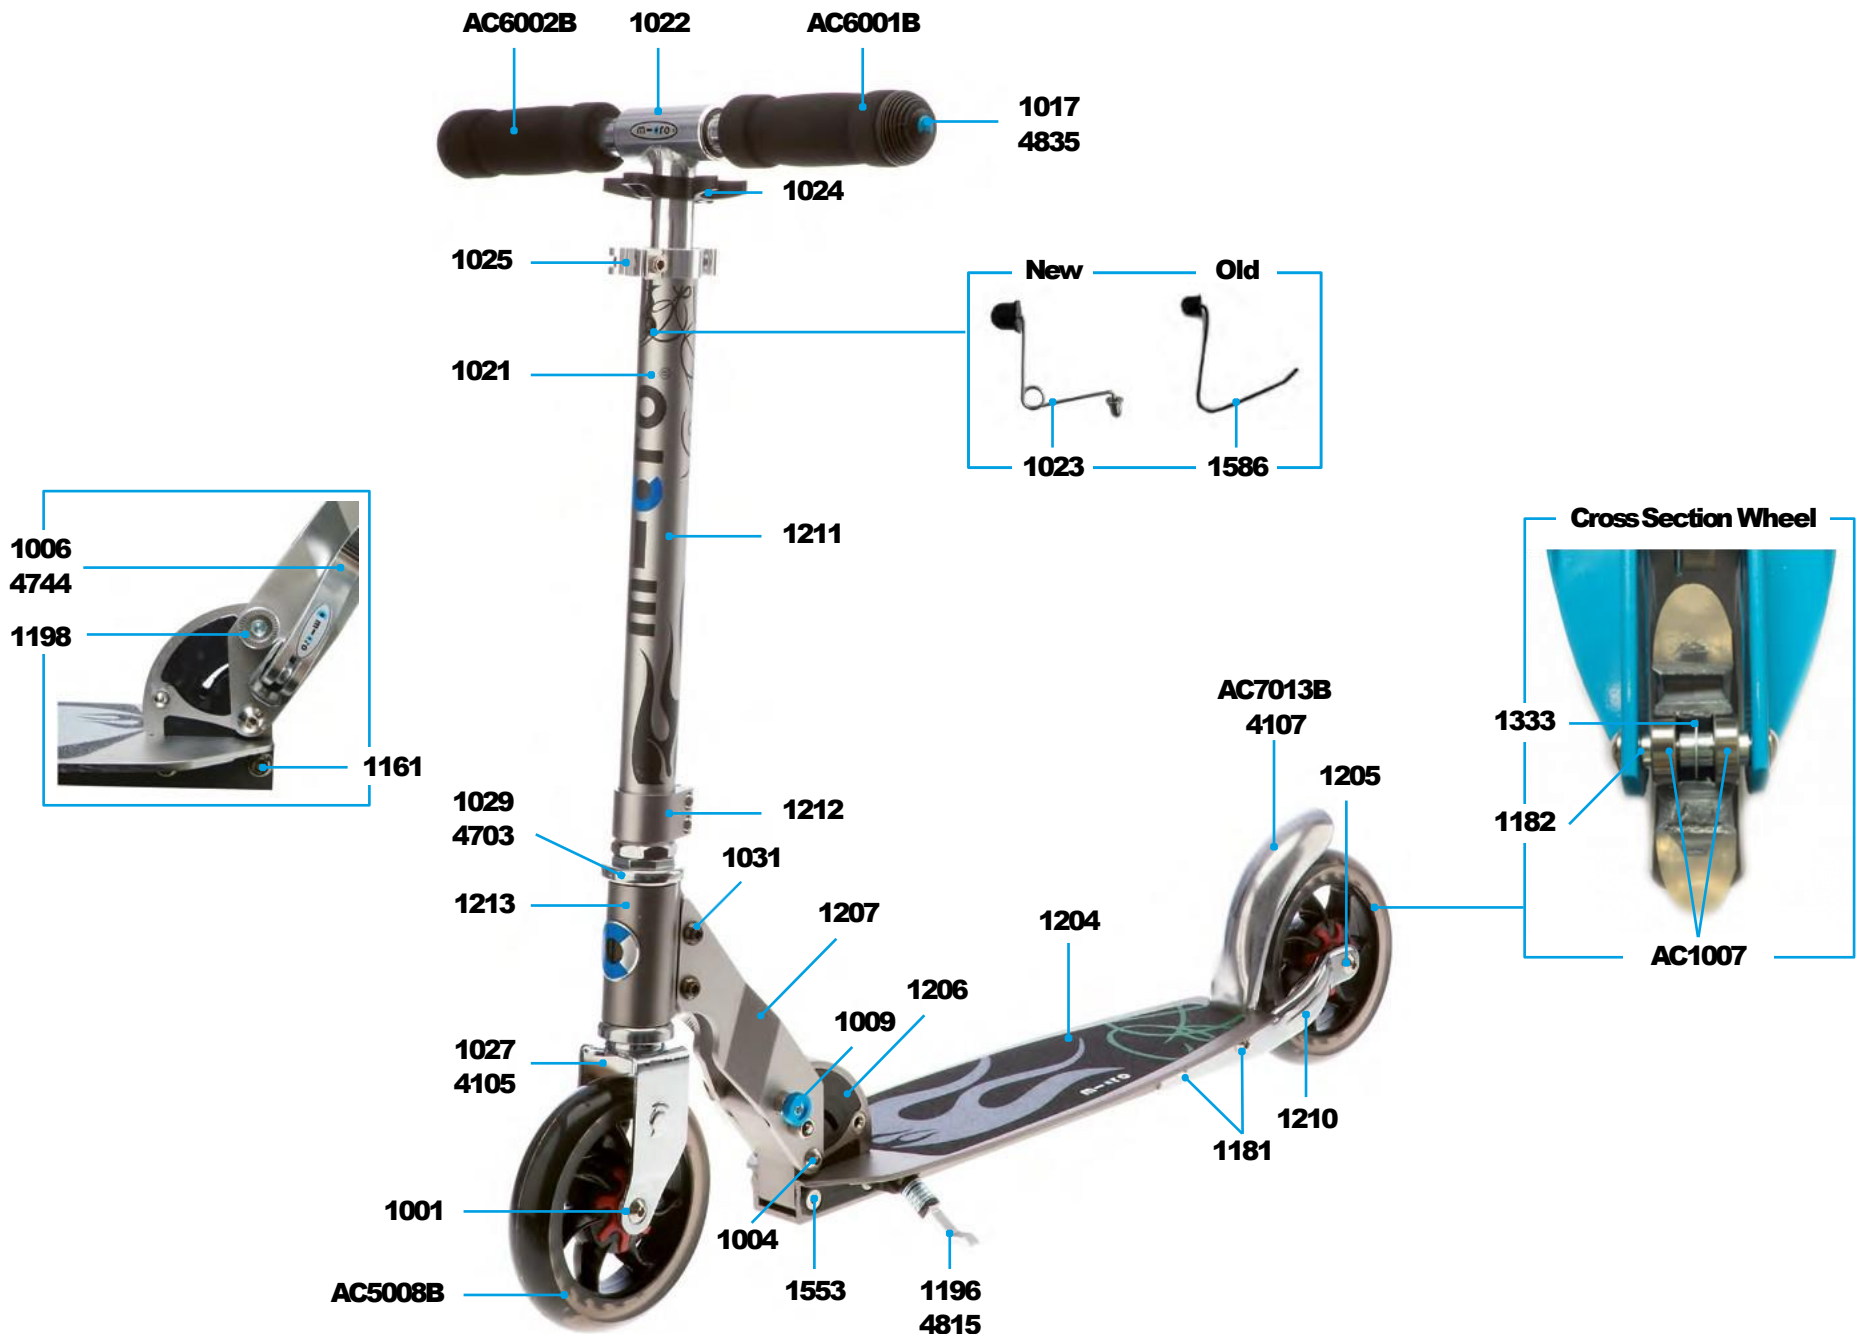

SA0121

SA0122

SA0142

SA0244

MICRO SPEED DELUXE

PARTS

Article No.	Article
1004	Axle Complete
1023	Bolt & Spring T-Bar Plastic
1031	Axle Bolt Internal Thread, 19 mm
1161	Axle Bolt External Thread, 10.5 mm
1181	Axle Bolt Internal Thread, 47.5 mm
1191	Lower Clamp, Black
1198	Push Button, Silver
1205	Axle Bolt Internal Thread, 59 mm
1553	Axle Bolt External Thread, 21.5 mm
4697	Clamp For T-Bar
4708	Griptape
4709	Quick Acting Clamp Black
4744	Folding Quick Release - Black
4756	Headset Micro Speed Deluxe
4812	180mm Wheel Smoke
4813	Handlebar With Clamp
4814	Fender Speed Deluxe
4815	Kick Stand With Screws, Speed Deluxe
4835	Handlebar End Caps
4841	Axle Bolt Internal Thread, 37mm
4912	Rear Fork Speed Deluxe
4913	Brake Complete Clay
4914	Front Fork Speed Deluxe Clay
4931	Brake Complete Neon Rose
4932	Brake Complete Alaskan Blue
4933	Front Fork Speed Deluxe Neon Rose
4934	Front Fork Speed Deluxe Alaskan Blue
7112	Folding Block

ACCESSORIES

Article No.	Article
AC6001B	High Density Foam Hand Grip
AC1007	Single Bearing ABEC 9

SA0213

SA0214

MICRO SPEED DELUXE
SA0211

MICRO BULLET

PARTS

Article No.	Article
1001	Axle Bolt Internal Thread, 40 mm
1004	Axle Bolt Internal Thread, 44 mm
1017	Plugs, Handle Bolt, Rubber Strip
1021	Plastic Linkage Tube
1022	T-Tube
1024	Multimountclip
1025	Quick-Acting Clamp, Silver
1026	Lower Clamp, Silver
1029	Inverter Logic Complete
1031	Axle Bolt Internal Thread, 19 mm
1038	Axle Bolt Internal Thread, 30 mm
1040	Folding Block
1041	Locking Complete
1045	Axle Bolt Internal Thread, 33 mm
1046	Brake Plate
1047	Brake Spring
1048	Brake Bolt
1050	Lower T-Tube
1051	Steering Fork
1052	Front Holder
1054	Griptape
1055	Spacer Between Bearings 10.25 mm
1196	Kick Stand With Screws
1198	Push Button, Silver
1553	Screw For Kickstand
1586/1023	Bolt And Spring T-Bar