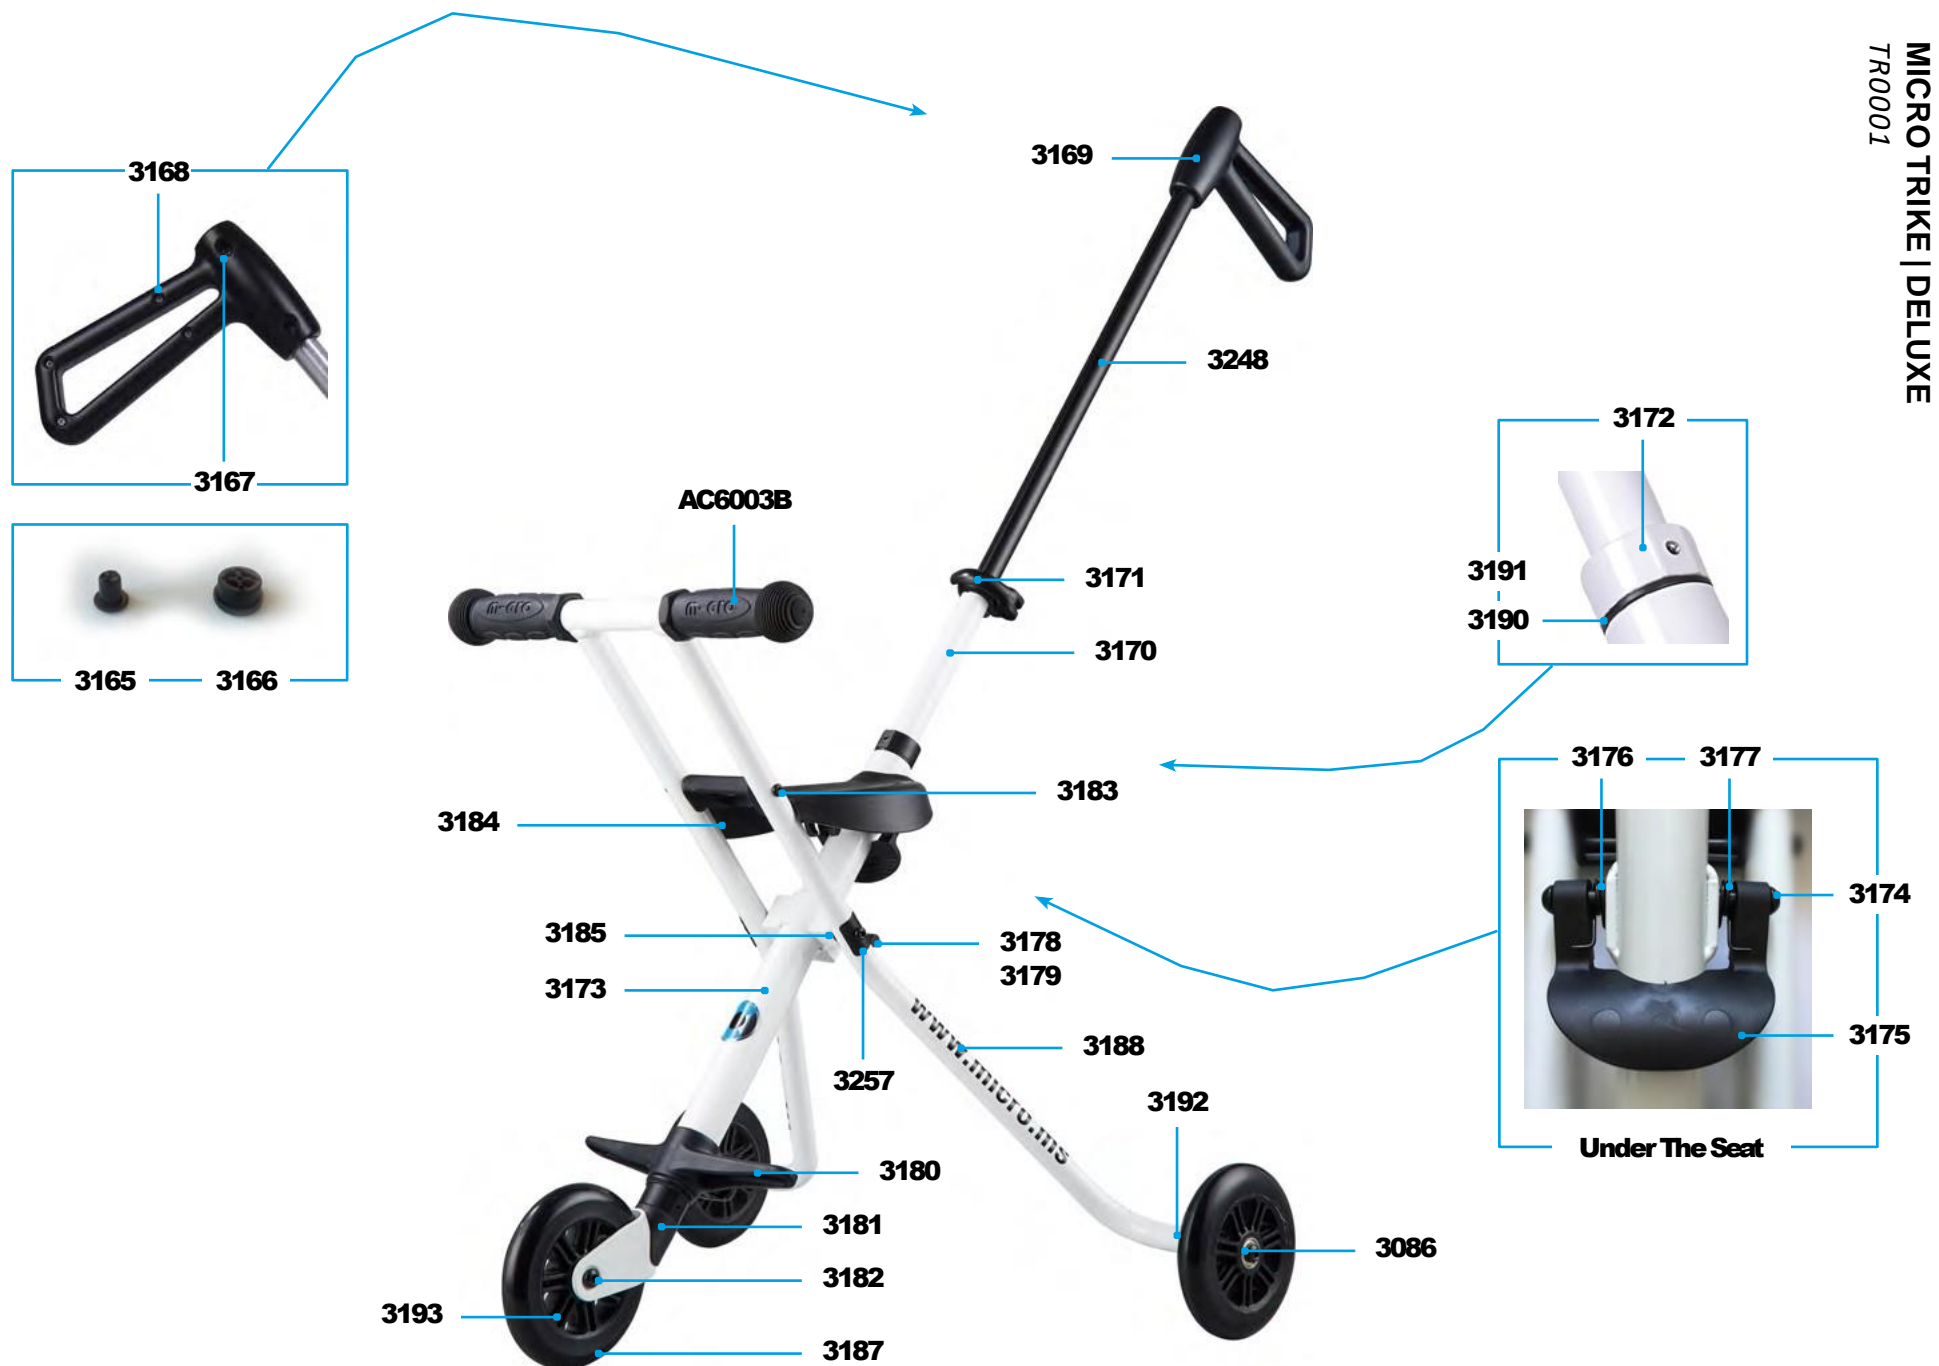

TR0002

TR0004

TR0005

TR0006

MICRO TRIKE | DELUXE
TR0001

MICRO TRIKE XL

PARTS

Article No.	Article
3275	Metal Frame Cover Left And Right With Screw
3276	Axle For Seat
3277	Armrest Bar Set, Ice Blue With Seat
3279	Upper Bar With Bolt And Spring
3280	Guidance Ring Complete With Plastic Spacer
3281	Axle Front Wheel
3282	Lower Bar, Ice Blue
3283	Axle
3284	Wheel With Bearing
3285	Upper Clamp