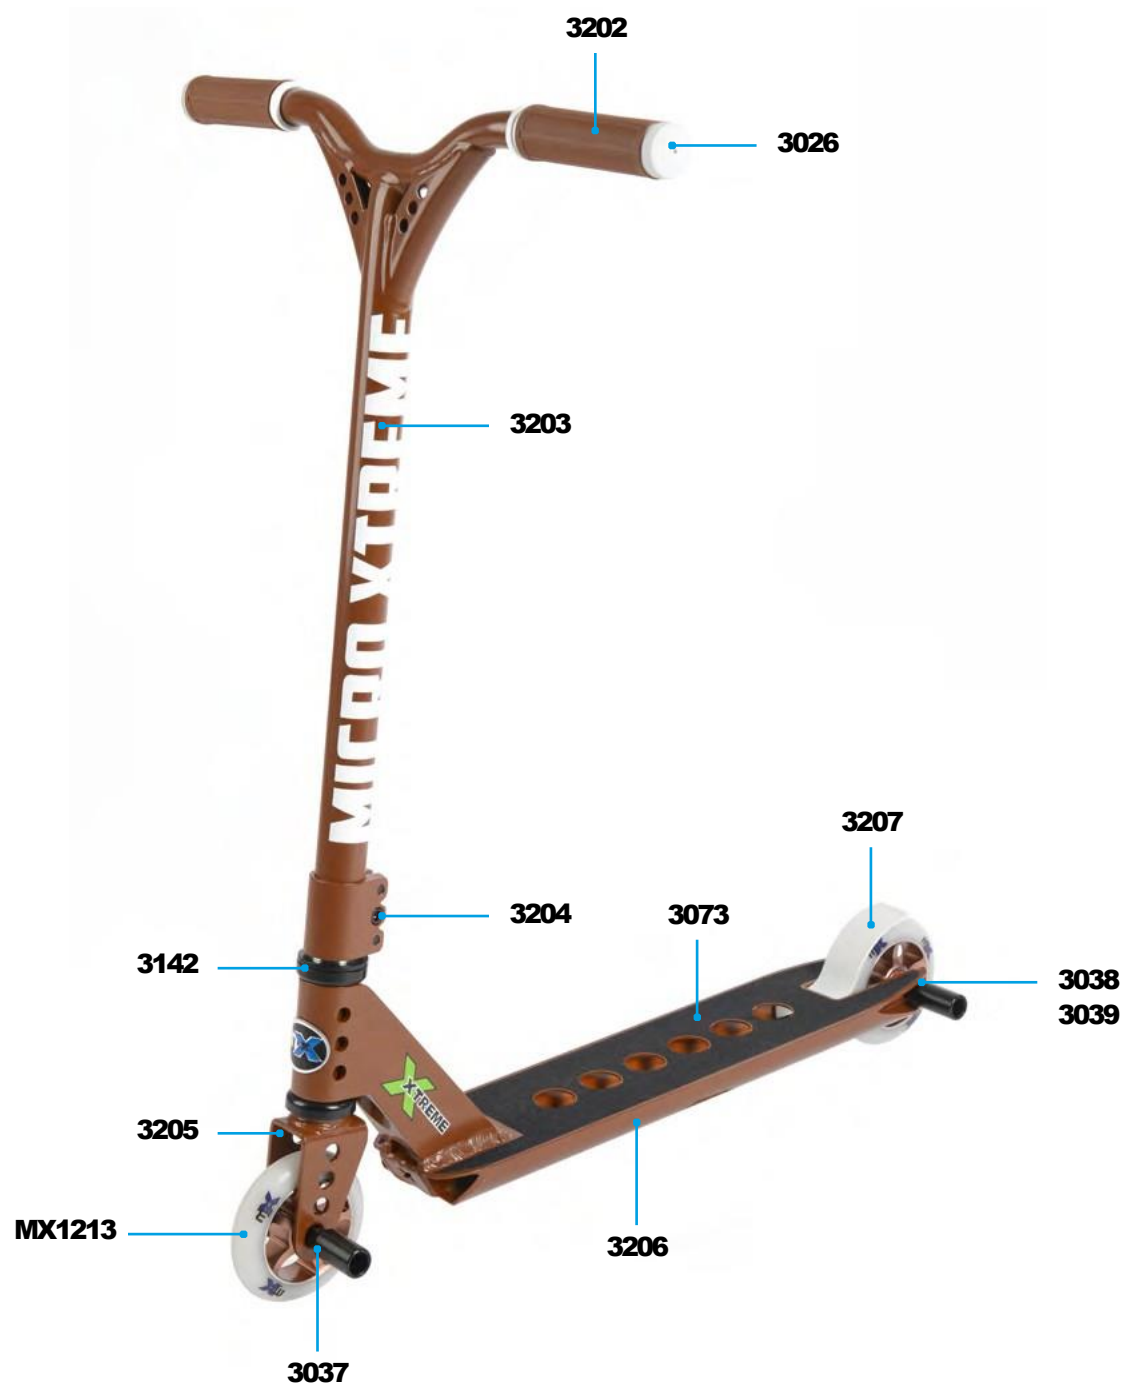

MICRO TRIXX 2.0

PARTS

Article No.	Article
3026	Plugs
3037	Front Axle
3038	Rear Axle
3039	Spacer
3073	Griptape
3142	Headset
3202	Handles, Brown
3203	One Piece Bar, Brown
3204	Clamp, Brown
3205	Fork, Brown
3206	Deck, Brown
3207	Brake

ACCESSORIES

Article No.	Article
MX1213	Wheel, White / Brown