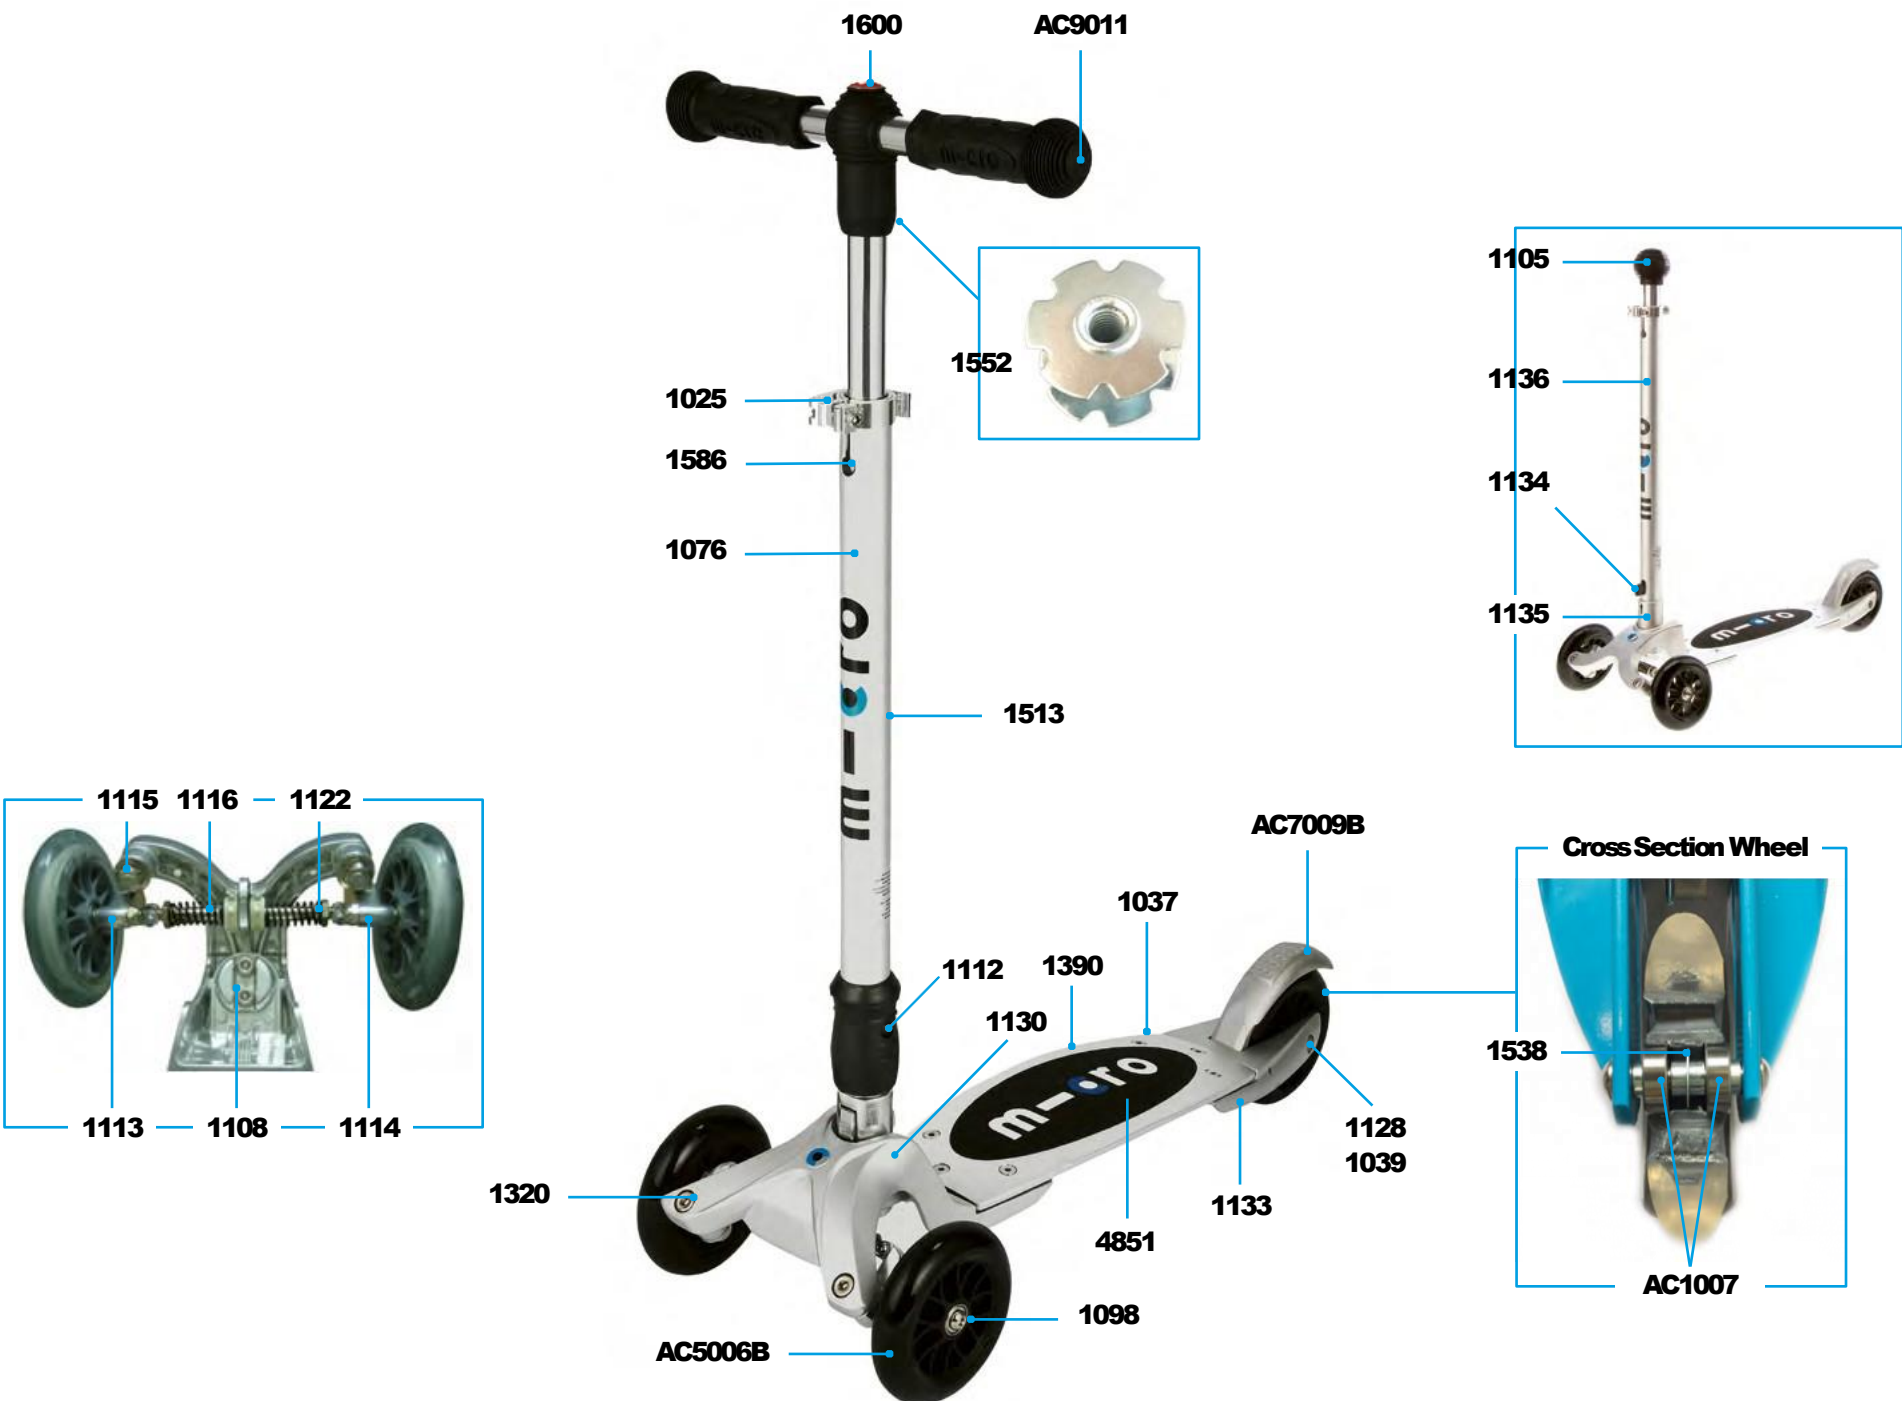

MICRO KICKBOARD COMPACT INTERCHANGEABLE

PARTS

Article No.	Article
1025	Quick-Acting Clamp, Scooter, Silver
1390	Deck And Griptape
1037	Board Fixation Plates Incl. Screws
1076	Plastic Linkage Tube
1105	Knob, Kbo, Black
1108	Axle Bolt Axternal Thread, Washer And Spring , 25 mm
1112	Axle Bolt With Nut, 34 mm
1113	Shank Left, Kbo
1114	Shank Right, Kbo
1115	Axle Bolt With Nut And Washer, 46.5 mm
1116	Steering Parts Complete, Kbo
1128	Axle Bolt Internal Thread, 42 mm
1039	Spacer External Bearings, 3.4 mm
1122	Spring Black (Size D17xD1.8x60x10t)
1130	Front Head Complete
1131	Brake Bolt
1133	Back Part And Brake, Without Wheel
1134	Push Button And Plastic With Cap Handlebar
1135	Guidance Handlebar
1136	Handlebar Complete With Knob, Silver
4851	Griptape New Version
1137	Griptape Old Version
1160	Axle
1320	Axle Bolt, 46.5 mm
1338	T-Handlebar, Silver
1388	Brake Spring
1389	Brake Plate, Silver
1513	Handlebar Complete With Knob, Silver
1538	Spacer Between Bearings 10.3 mm
1552	Star Nut Handlebar
1586	Bolt And Spring T-Bar
1600	Swiss Cap

ACCESSORIES

Article No.	Article
AC9011	Interchangeable
AC5006B	Wheel Complete Blister
AC6003B	Handles Blister
AC7009B	Brake Complete Blister
AC1007	Single Bearing ABEC 9

Micro Kickboard Compact 2.0

MICRO KICKBOARD COMPACT
INTERCHANGEABLE
KB0019