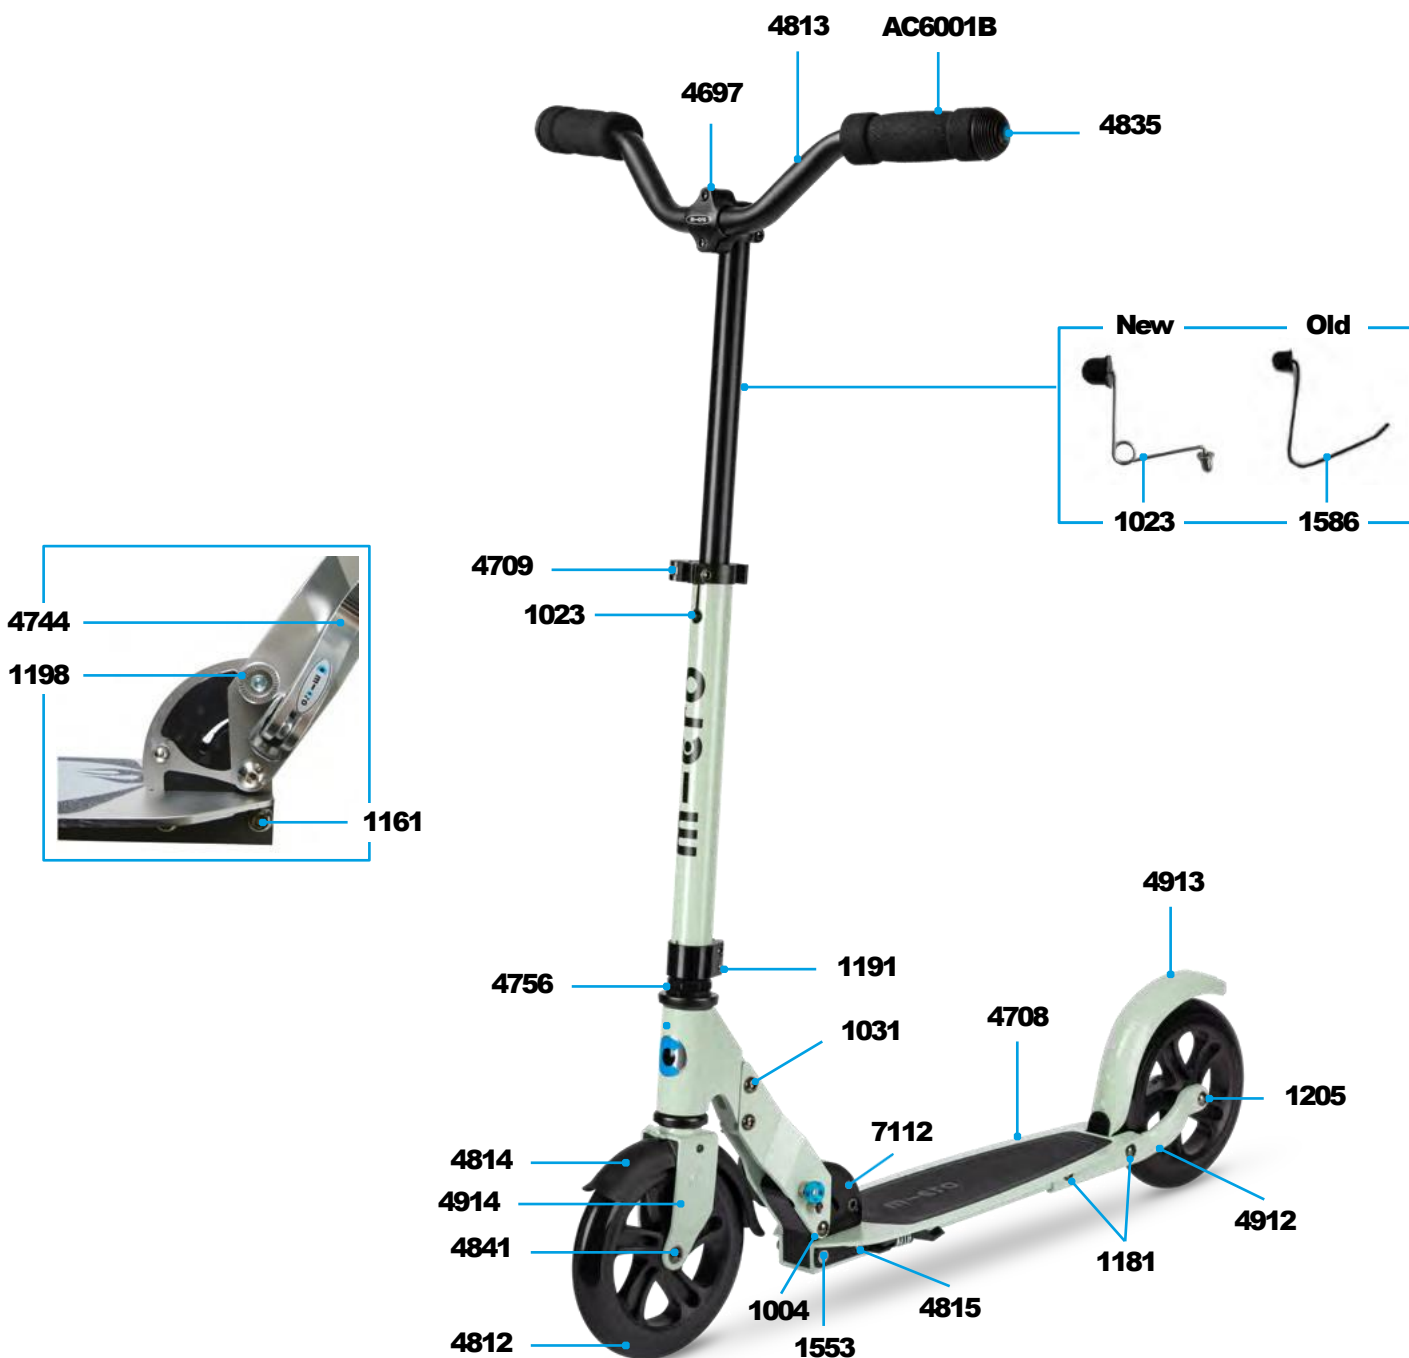

SA0121

SA0122

SA0142

SA0244

MICRO SPEED DELUXE

PARTS

Article No.	Article
1004	Axle Complete
1023	Bolt & Spring T-Bar Plastic
1031	Axle Bolt Internal Thread, 19 mm
1161	Axle Bolt External Thread, 10.5 mm
1181	Axle Bolt Internal Thread, 47.5 mm
1191	Lower Clamp, Black
1198	Push Button, Silver
1205	Axle Bolt Internal Thread, 59 mm
1553	Axle Bolt External Thread, 21.5 mm
4697	Clamp For T-Bar
4708	Griptape
4709	Quick Acting Clamp Black
4744	Folding Quick Release - Black
4756	Headset Micro Speed Deluxe
4812	180mm Wheel Smoke
4813	Handlebar With Clamp
4814	Fender Speed Deluxe
4815	Kick Stand With Screws, Speed Deluxe
4835	Handlebar End Caps
4841	Axle Bolt Internal Thread, 37mm
4912	Rear Fork Speed Deluxe
4913	Brake Complete Clay
4914	Front Fork Speed Deluxe Clay
4931	Brake Complete Neon Rose
4932	Brake Complete Alaskan Blue
4933	Front Fork Speed Deluxe Neon Rose
4934	Front Fork Speed Deluxe Alaskan Blue
7112	Folding Block

ACCESSORIES

Article No.	Article
AC6001B	High Density Foam Hand Grip
AC1007	Single Bearing ABEC 9

SA0213

SA0214

MICRO SPEED DELUXE
SA0211

MICRO BULLET

PARTS

Article No.	Article
1001	Axle Bolt Internal Thread, 40 mm
1004	Axle Bolt Internal Thread, 44 mm
1017	Plugs, Handle Bolt, Rubber Strip
1021	Plastic Linkage Tube
1022	T-Tube
1024	Multimountclip
1025	Quick-Acting Clamp, Silver
1026	Lower Clamp, Silver
1029	Inverter Logic Complete
1031	Axle Bolt Internal Thread, 19 mm
1038	Axle Bolt Internal Thread, 30 mm
1040	Folding Block
1041	Locking Complete
1045	Axle Bolt Internal Thread, 33 mm
1046	Brake Plate
1047	Brake Spring
1048	Brake Bolt
1050	Lower T-Tube
1051	Steering Fork
1052	Front Holder
1054	Griptape
1055	Spacer Between Bearings 10.25 mm
1196	Kick Stand With Screws
1198	Push Button, Silver
1553	Screw For Kickstand
1586/1023	Bolt And Spring T-Bar