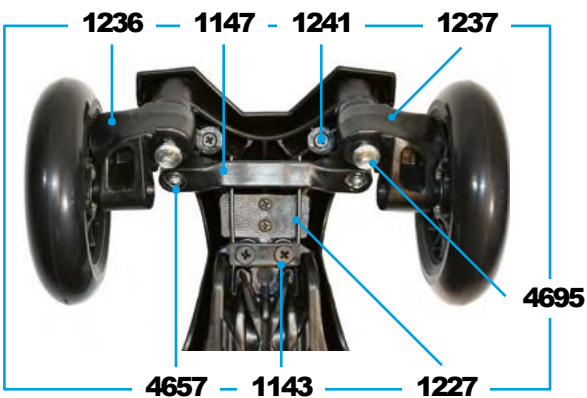

MM0212

MAXI MICRO CLASSIC
MM0015