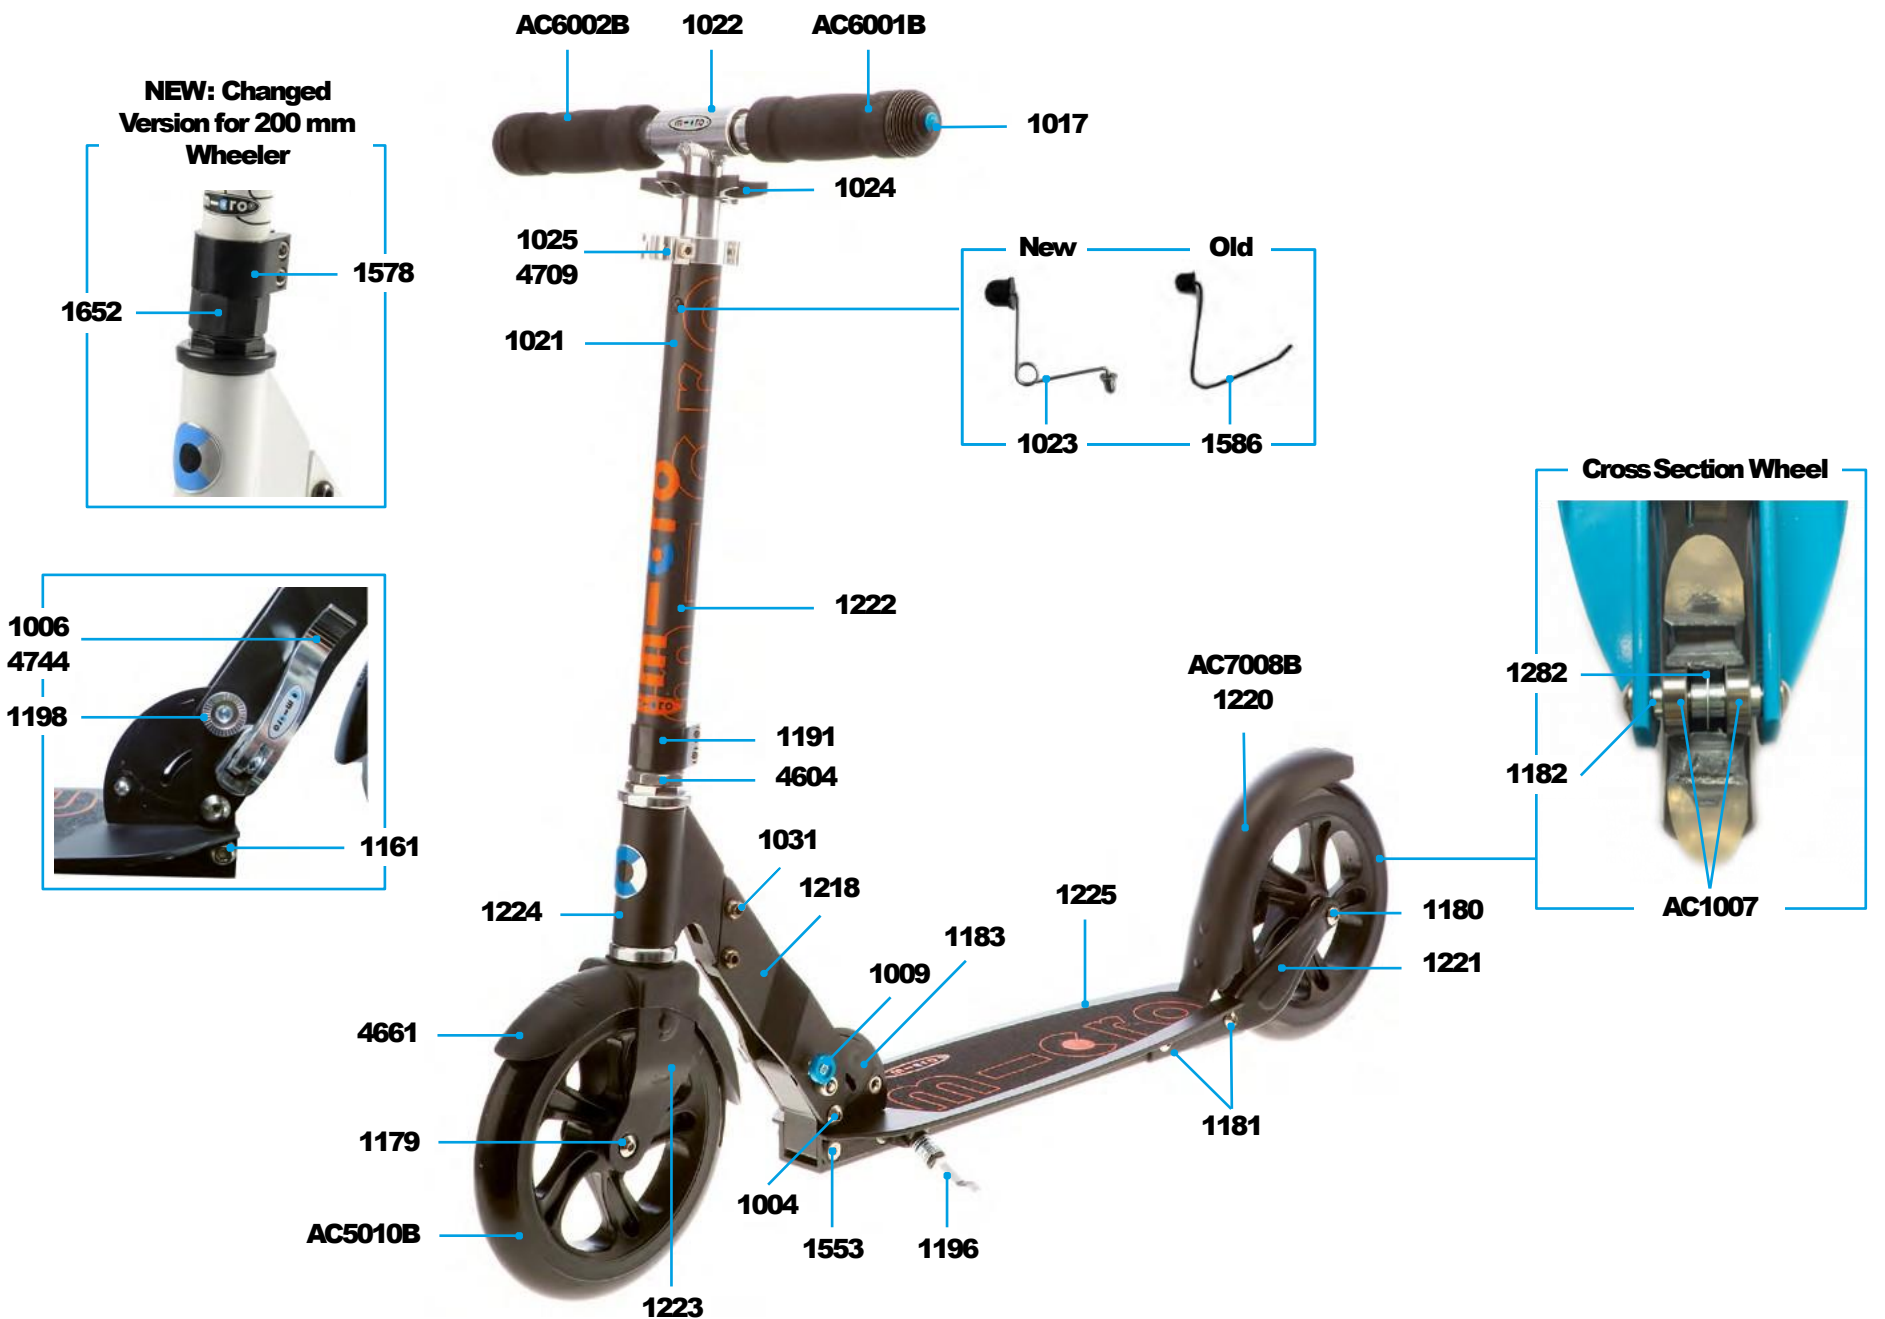

MICRO CLASSIC
SA0034 Black / SA0049 Neochrome