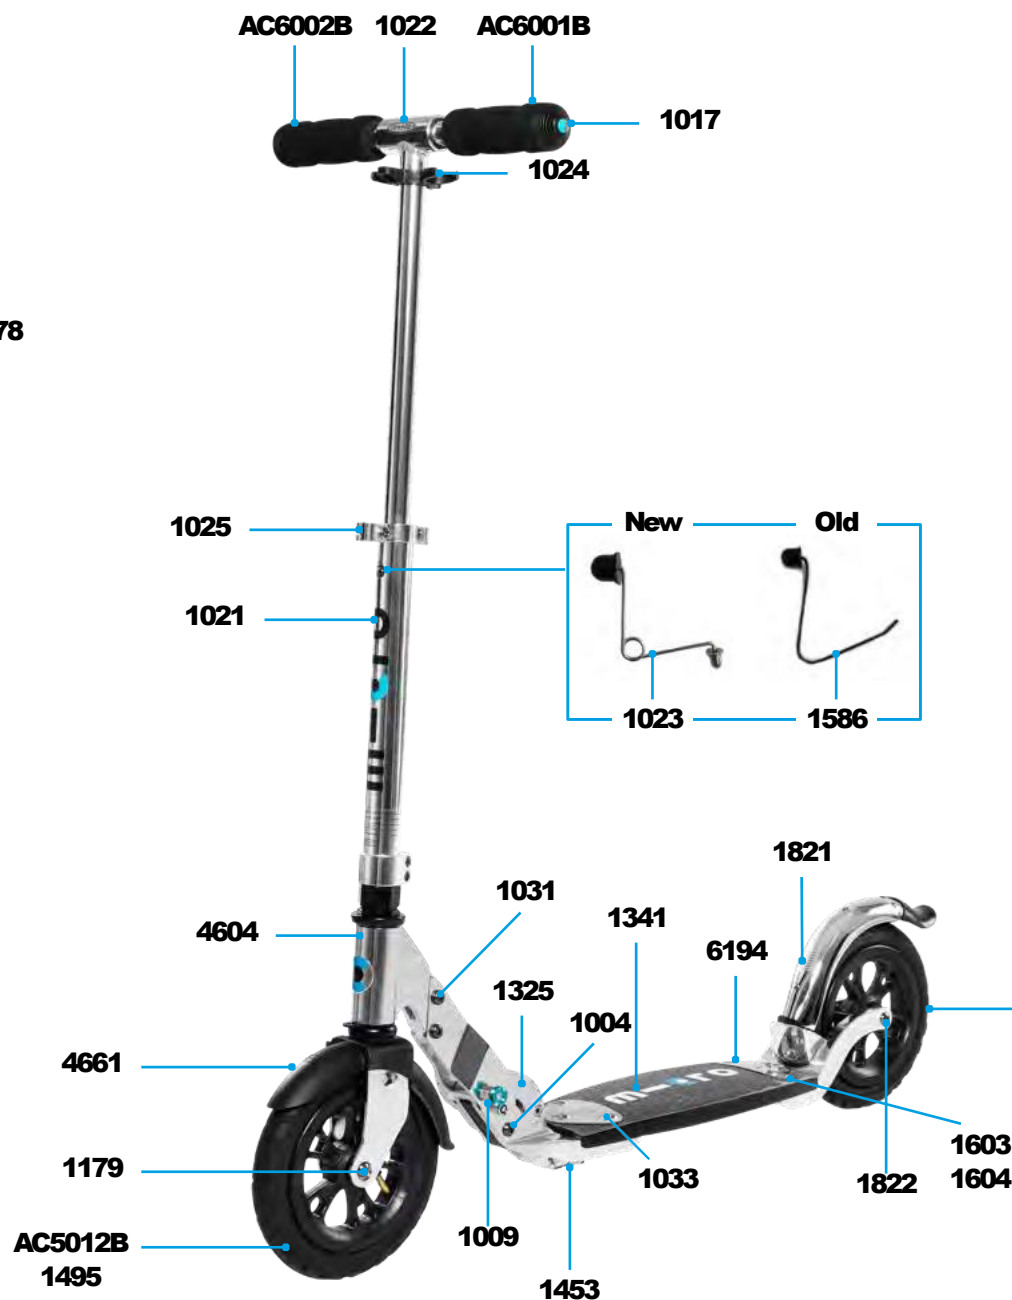

SA0038

SA0119

SA0120

SA0176

NEW: Changed Version for 200 mm Wheeler

MICRO FLEX AIR
SA0035

MICRO SPEED

PARTS

Article No.	Article
1001	Axle Bolt Internal Thread, 40 mm
1004	Axle Bolt Internal Thread, 44 mm
1006	Locking Complete Silver
4744	Locking Complete Black
1009	Push Button, Blue
1017/4835	Plugs Handle Bolt Rubber Strip
1021	Plastic Linkage Tube
1022	T-Tube
1024	Multimountclip
1025	Quick-Acting Clamp, Silver
4709	Quick-Acting Clamp, Black
1027	Steering Fork Silver
4105	Steering Fork Black
1029	Headset Silver
4703	Headset Black
1031	Axle Bolt Internal Thread, 19 mm
1161	Axle Bolt External Thread, 10.5 mm
1181	Axle Bolt Internal Thread, 47.5 mm
1182	Spacer External Bearings 9.4 mm
1187	Brake Bolt
1198	Push Button, Silver
1204	Griptape
1205	Axle Bolt Internal Thread, 59 mm
1206	Folding Block, Grey
1207	Holder Plates Left And Right, Speed
1210	Fastening Elements Silver
4106	Fastening Elements Black
1211	Lower T-Tube
1212	Lower Clamp, Grey
1213	Front Holder
1333	Spacer Between Bearings 21.3 mm
1412	Brake Plate
1413	Brake Spring
4107	Brake Complete Black
1553	Axle Bolt External Thread, 21.5 mm
1196	Kick Stand With Screws
4815	Kick Stand With Screws Black
1586/1023	Bolt And Spring T-Bar