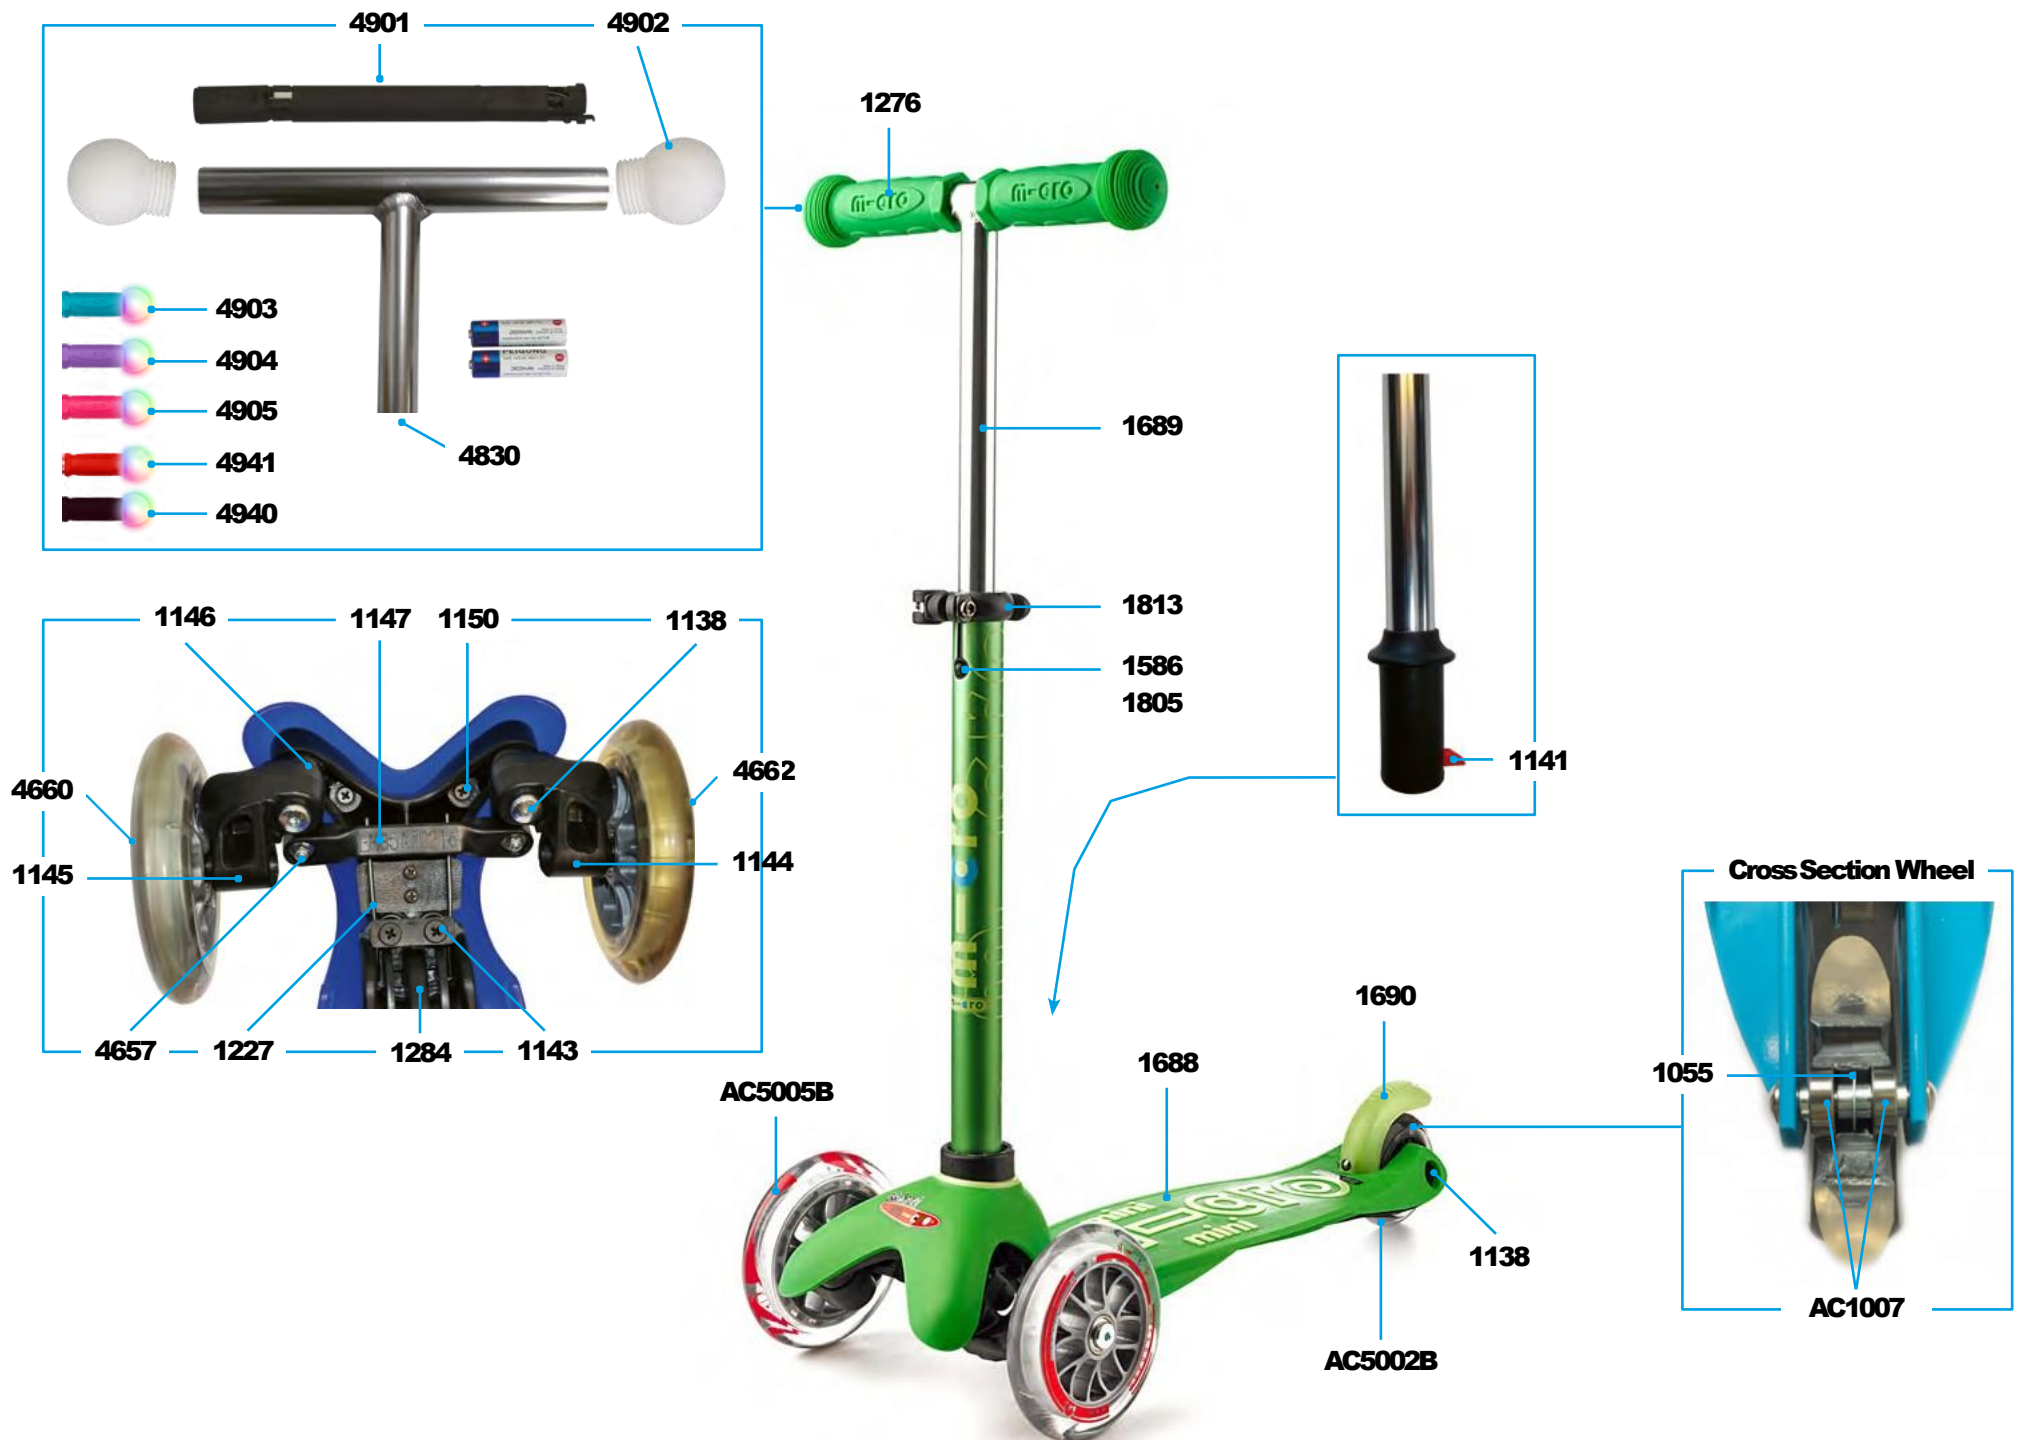

MM0184

MM0185

MM0186

MINI MICRO CLASSIC
MM0001

MINI MICRO DELUXE | FOLDABLE | ECO | MAGIC | 3IN1 DELUXE

PARTS

Article No.	Article
1055	Spacer Between Bearings 10.25 mm
1138	Rear Wheel Axle
1141	T-Bar Push Button
1144	Shank Left
1143	Screws With Plate For u/b Bend
1145	Shank Right
1146	Stop Washer Left And Right
1147	Steering Link
1150	Screw To Deck
1227	B-Bend
1284	Lower Deck, Black
1336	T-Bar Short
4657	Axle Bolt External Thread And Nut And Washer, 22 mm
1586	Bolt And Spring T-Bar
1587	Nut For Brake
1588	Screw And Nut For Brake
1805	Plastic Linkage Tube
1813	Quick-Acting Plastic, Black
4660	Front Wheel Axle Right
4662	Front Wheel Axle Left
4830	Mini Micro Deluxe Magic Upper T-Bar No Grips Including Spring And Bolt
4901	Mini Magic Electric Set Complete
4902	Mini Magic Lightball
4903	Mini Magic Handles Aqua
4904	Mini Magic Handles Purple
4905	Mini Magic Handles Pink
4940	Mini Magic Handles Black
4941	Mini Magic Handles Navy Blue

ACCESSORIES

Article No.	Article
4924	Complete T-Bar Magic Purple
4925	Complete T-Bar Magic Pink
4926	Complete T-Bar Magic Aqua
4927	Complete T-Bar Magic Navy Blue

Article No.	Article
AC6003B	High Density Rubber Hand Grip, Black
AC5005B	Front Wheel Complete Blister
AC7001B	Brake Complete Blister, Orange
AC5002B	Back Wheel Complete Blister
AC1007	Single Bearing ABEC 9
AC9038B	LED Wheel Mini Micro 120mm
AC9108	Magic Mini Upper T-Bar Set, With Black Handles
4300B	LED Moon Wheel Pearl
4301B	LED Moon Wheel Crystal