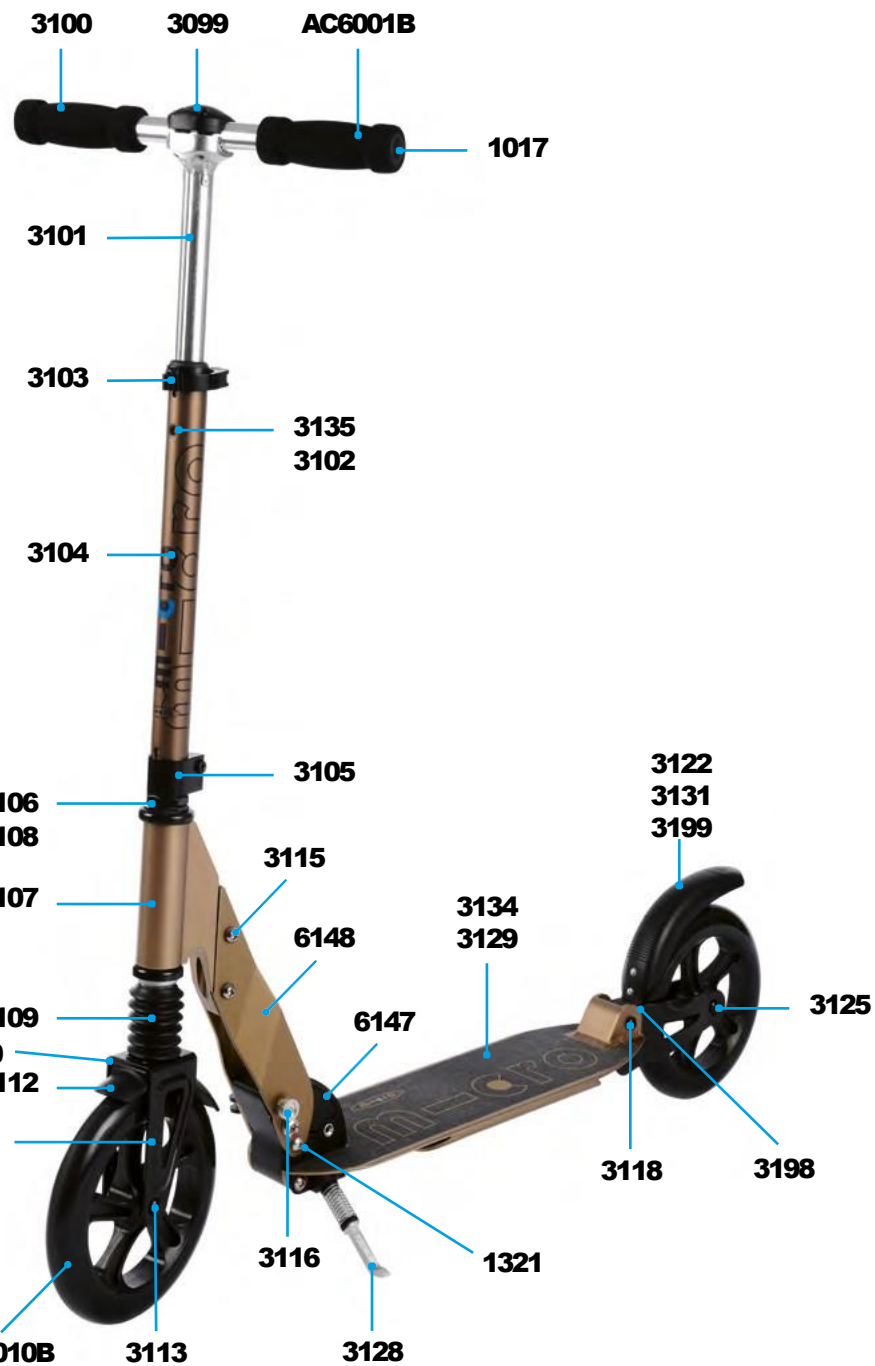

Article No.	Article
1017	Tube Plug With Shockcord
3099	Handle Bar Cap With Screws
3100	Handle Bar
3101	Bar With Spring And Bolt
3102	Plastic Linkage Tube
3103	Quick-Acting Clamp
3104	Lower T-Tube
3105	Lower Clamp
3106	Complete Headset
3107	Steering Head
3108	Round Socket Head Cap, Rebound Washer
3109	Dust Protection
3110	Screws Suspension
3111	Steering Fork Complete
3112	Fender Front Wheel With Screws
3113	Axle
3115	Bolt For Holder Plates
3116	Push Button, Silver
3118	Sleeves/Spacer Back Suspension
3122	Brake Plate
3124	Bolt For Brake
3125	Axle Back Wheel
3126	Steering Fork Complete incl. Fender
3301	Quick Release Folding
3128	Kickstand With Two Screws
3129	Deck With Griptape
3130	Spring Complete
3131	Rear Fork With Brake No Wheel
3132	Step Screw
3133	Brake Pin
3134	Griptape
3135	Bolt And Spring T-Bar
3199	Brake Pad

Article No.	Article
AC6001B	High Density Foam Hand Grip
AC5010B	Wheel Complete Blister

SA0156

MICRO SUSPENSION
SA0065

MICRO FLEX WITH KICKSTAND

PARTS

Article No.	Article
1001	Axle Bolt Internal Thread, 40 mm
1002	Axle Bolt Internal Thread, 49 mm
1004	Axle Bolt Internal Thread, 44 mm
1006	Locking Complete, Scooter
1007	Holder Plates Left And Right, Flex, Silver
1009	Push Button, Blue
1013	Brake Spring
1014	Brake Bolt
1017	Plugs, Handle Bolt, Rubber Strip
1021	Plastic Linkage Tube
1022	T-Tube
1024	Multimountclip
1025	Quick-Acting Clamp, Silver
1026	Lower Clamp, Silver
1027	Steering Fork
1028	Front Holder, Silver
1029	Inverter Logic Complete
1031	Axle Bolt Internal Thread, 19 mm
1032	Deck And Griptape, Silver
1033	Board Fixation Plates For Deck
1034	Countersunk Screw, 23 mm
1035	Spacer Between Bearings 19.6 mm
1198	Push Button, Silver
1242	Brake Plate, Silver
1244	Back Part Complete No Wheel With Brake, Silver
1325	Folding Block, Silver
1341	Griptape
1453	Kick Stand Without Screws, 200 mm
1586/1023	Bolt And Spring T-Bar