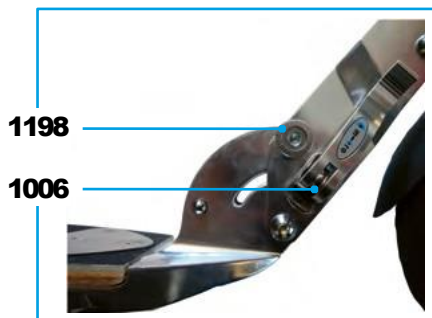

NEW: Changed Version for 200 mm Wheeler