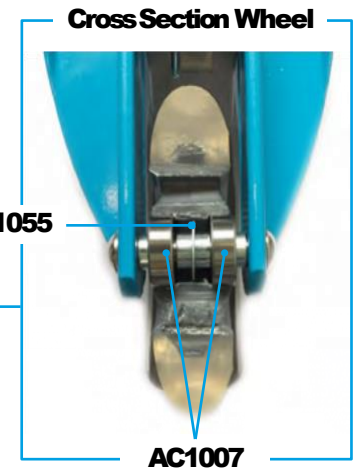

MM0212

MAXI MICRO CLASSIC
MM0015