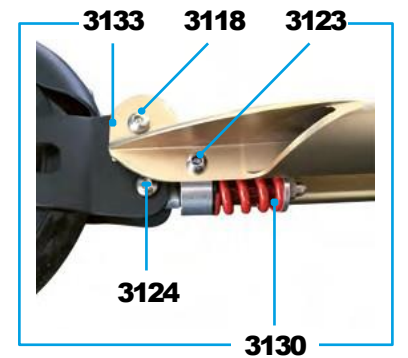

MICRO SUSPENSION

PARTS

Article No.	Article
1017	Tube Plug With Shockcord
3099	Handle Bar Cap With Screws
3100	Handle Bar
3101	Bar With Spring And Bolt
3102	Plastic Linkage Tube
3103	Quick-Acting Clamp
3104	Lower T-Tube
3105	Lower Clamp
3106	Complete Headset
3107	Steering Head
3108	Round Socket Head Cap, Rebound Washer
3109	Dust Protection
3110	Screws Suspension
3111	Steering Fork Complete
3112	Fender Front Wheel With Screws
3113	Axle
3115	Bolt For Holder Plates
3116	Push Button, Silver
3118	Sleeves/Spacer Back Suspension
3122	Brake Plate
3124	Bolt For Brake
3125	Axle Back Wheel
3126	Steering Fork Complete incl. Fender
3301	Quick Release Folding
3128	Kickstand With Two Screws
3129	Deck With Griptape
3130	Spring Complete
3131	Rear Fork With Brake No Wheel
3132	Step Screw
3133	Brake Pin
3134	Griptape
3135	Bolt And Spring T-Bar
3199	Brake Pad

ACCESSORIES

Article No.	Article
3198	Brake Spring
3218	Deck With Griptape
3219	Griptape
3220	Holder Plates (Left) | Holderplates (Right)
3221	Steering Head Black
3222	Lower Tube
6147	Folding Block
6148	Holder Plates Left And Right

Article No.	Article
AC6001B	High Density Foam Hand Grip
AC5010B	Wheel Complete Blister

SA0156

MICRO SUSPENSION
SA0065