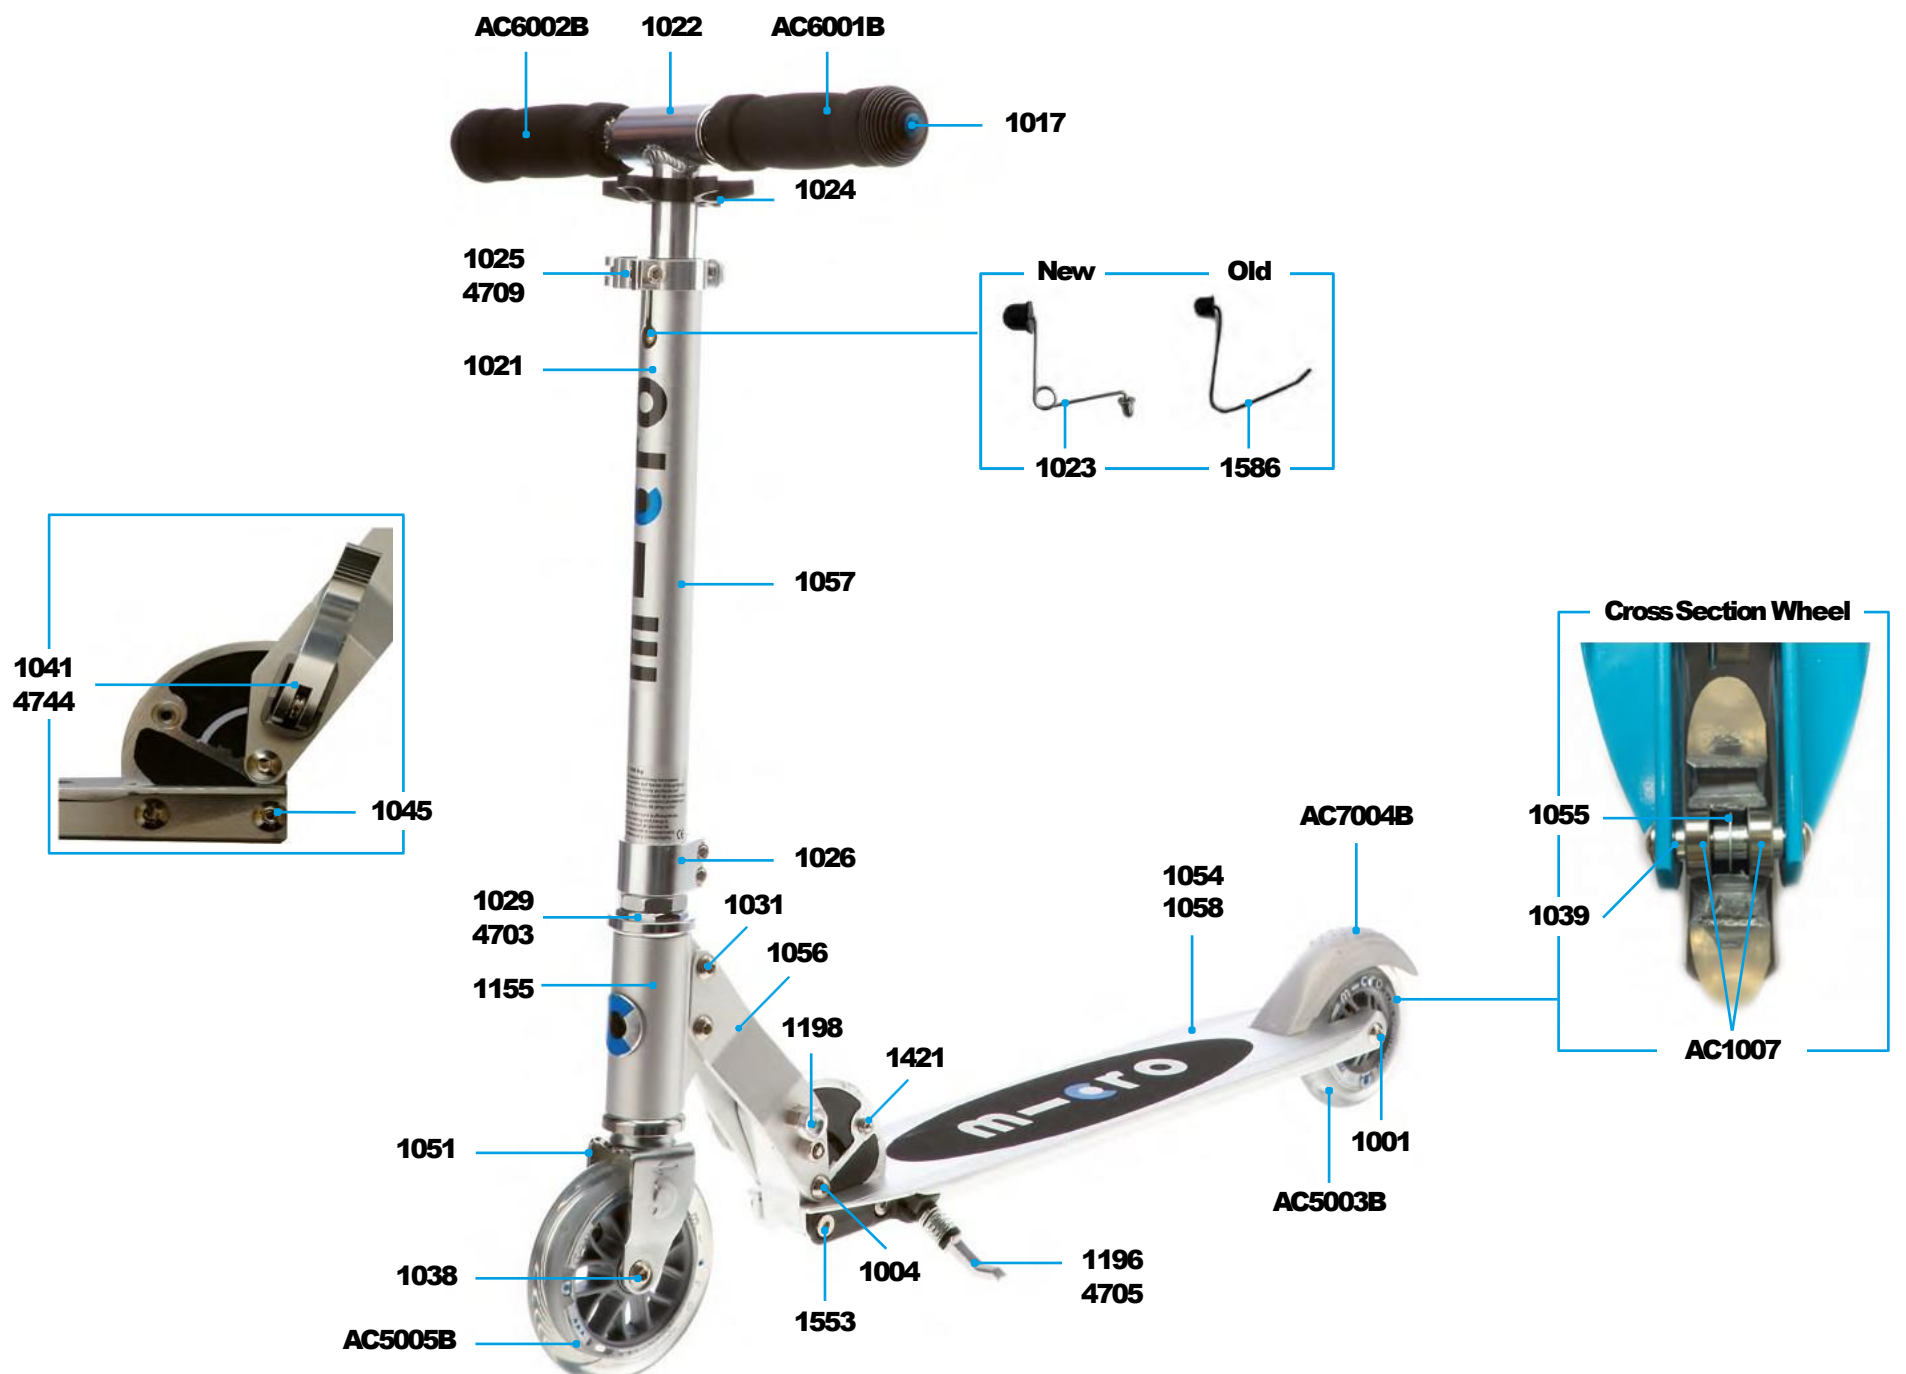

ACCESSORIES

Article No.	Article
AC1007	Single Bearing ABEC 9
AC6001B	High Density Foam Hand Grip
AC6002B	Complete Handgrip, Tube Plug, Shockcord
AC5003B	Wheel Back Complete Blister, 100 mm
AC5005B	Front Wheel Complete Blister, 120 mm
AC7004B	Brake Complete Blister
AC9070	LED Wheel 100 mm
AC9071	LED Wheel 120 mm
AC9070B	LED Wheel 100mm Box
AC9071B	LED Wheel 120mm Box
4944	LED Wheel 120mm Black
4944B	LED Wheel 120mm Black Box
4109B	LED Wheel 120mm Green ECO BOX

MICRO SPRITE
SA0019