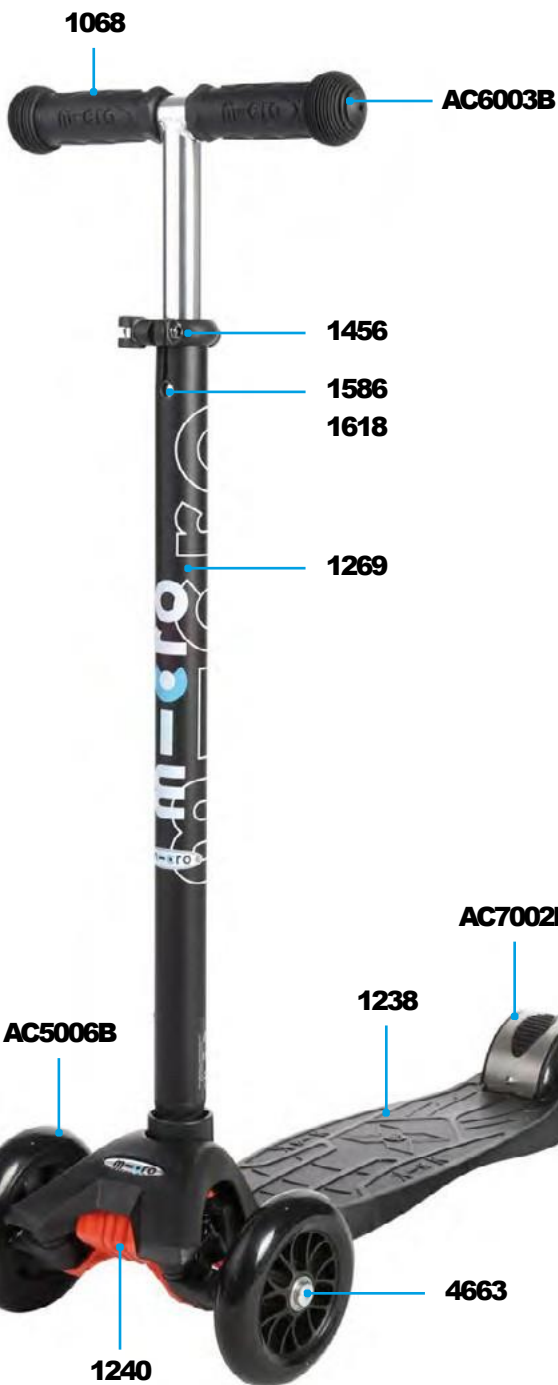

MM0212

MAXI MICRO CLASSIC
MM0015