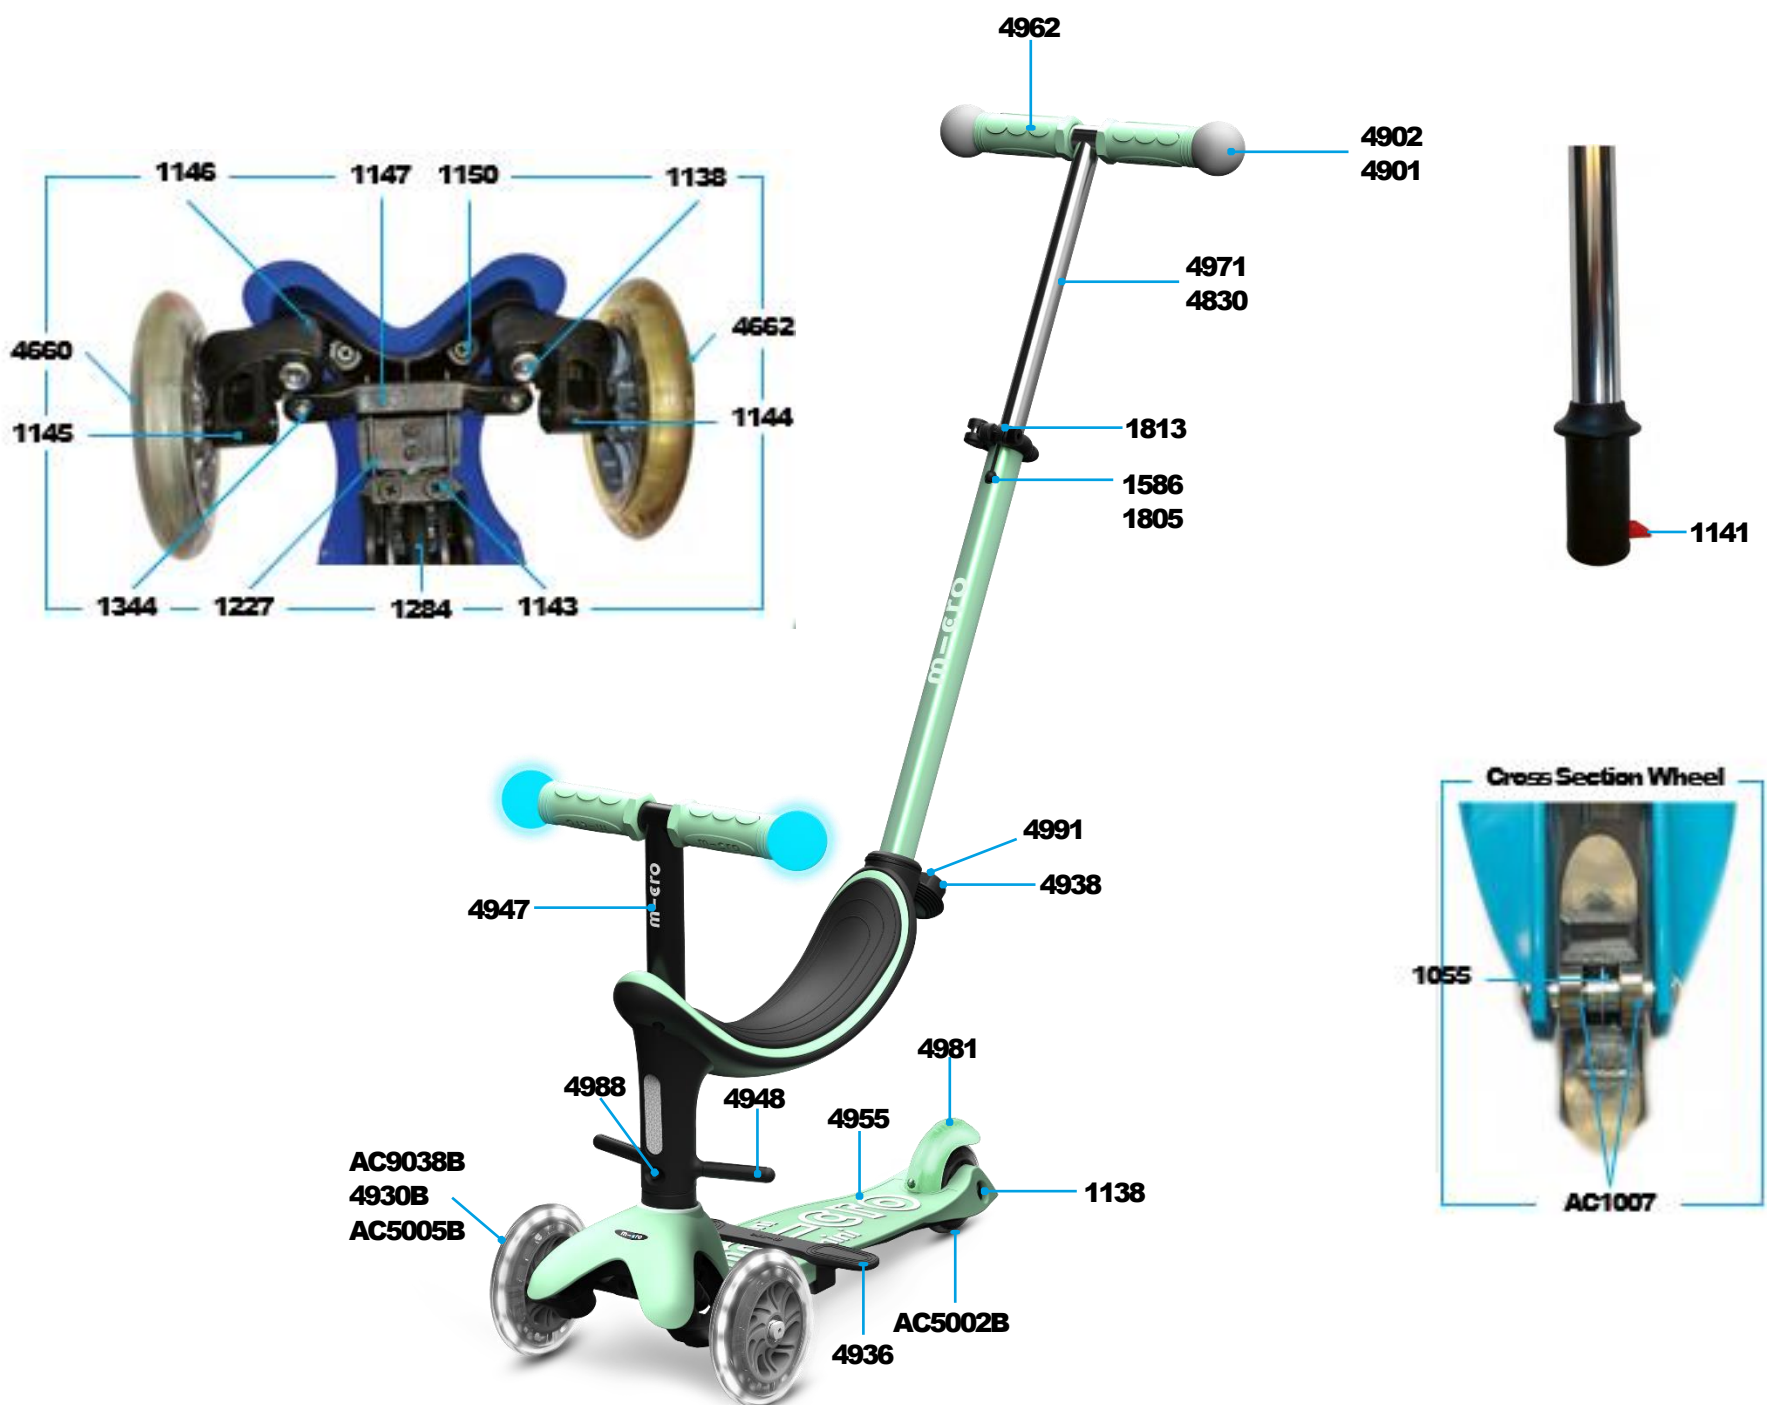

MICRO MINI2GROW

PARTS

Article No.	Article
1055	Spacer Between Bearings 10.25 mm
1138	Rear Wheel Axle
1141	T-Bar Push Button
1144	Shank Left
1143	Screws With Plate For u/b Bend
1145	Shank Right
1146	Stop Washer Left And Right
1147	Steering Link
1150	Screw To Deck
1227	B-Bend
1284	Lower Deck, Black
1336	T-Bar Short
4657	Axle Bolt External Thread And Nut And Washer, 22 mm
1586	Bolt And Spring T-Bar
1587	Nut For Brake
1588	Screw And Nut For Brake
1805	Plastic Linkage Tube
1813	Quick-Acting Plastic, Black
4660	Front Wheel Axle Right
4662	Front Wheel Axle Left
4830	Mini Micro Deluxe Magic Upper T-Bar No Grips Including Spring And Bolt
4901	Mini Magic Electric Set Complete
4902	Mini Magic Lightball
4947	T-Bar Short Magic (No Grip No Lightball)
4936	Footrest For Deck
4938	Cap For Seat
4988	Pushbutton Seat
4948	Footrest Seat
4991	T-Bar Push Button

ACCESSORIES

Article No.	Article
4930B	Moonwheel 120mm LED
AC9038B	LED Front Wheel Mini Micro 120mm (2pcs)
AC5002B	Rear Wheel 80mm Clear
AC1007	Single Bearing ABEC 9

MICRO MINI2GROW