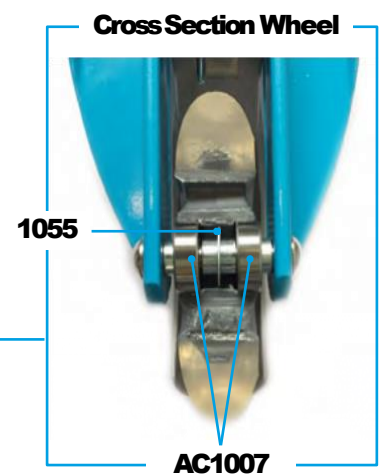

MAXI MICRO DELUXE AND FOLDABLE
MMD035