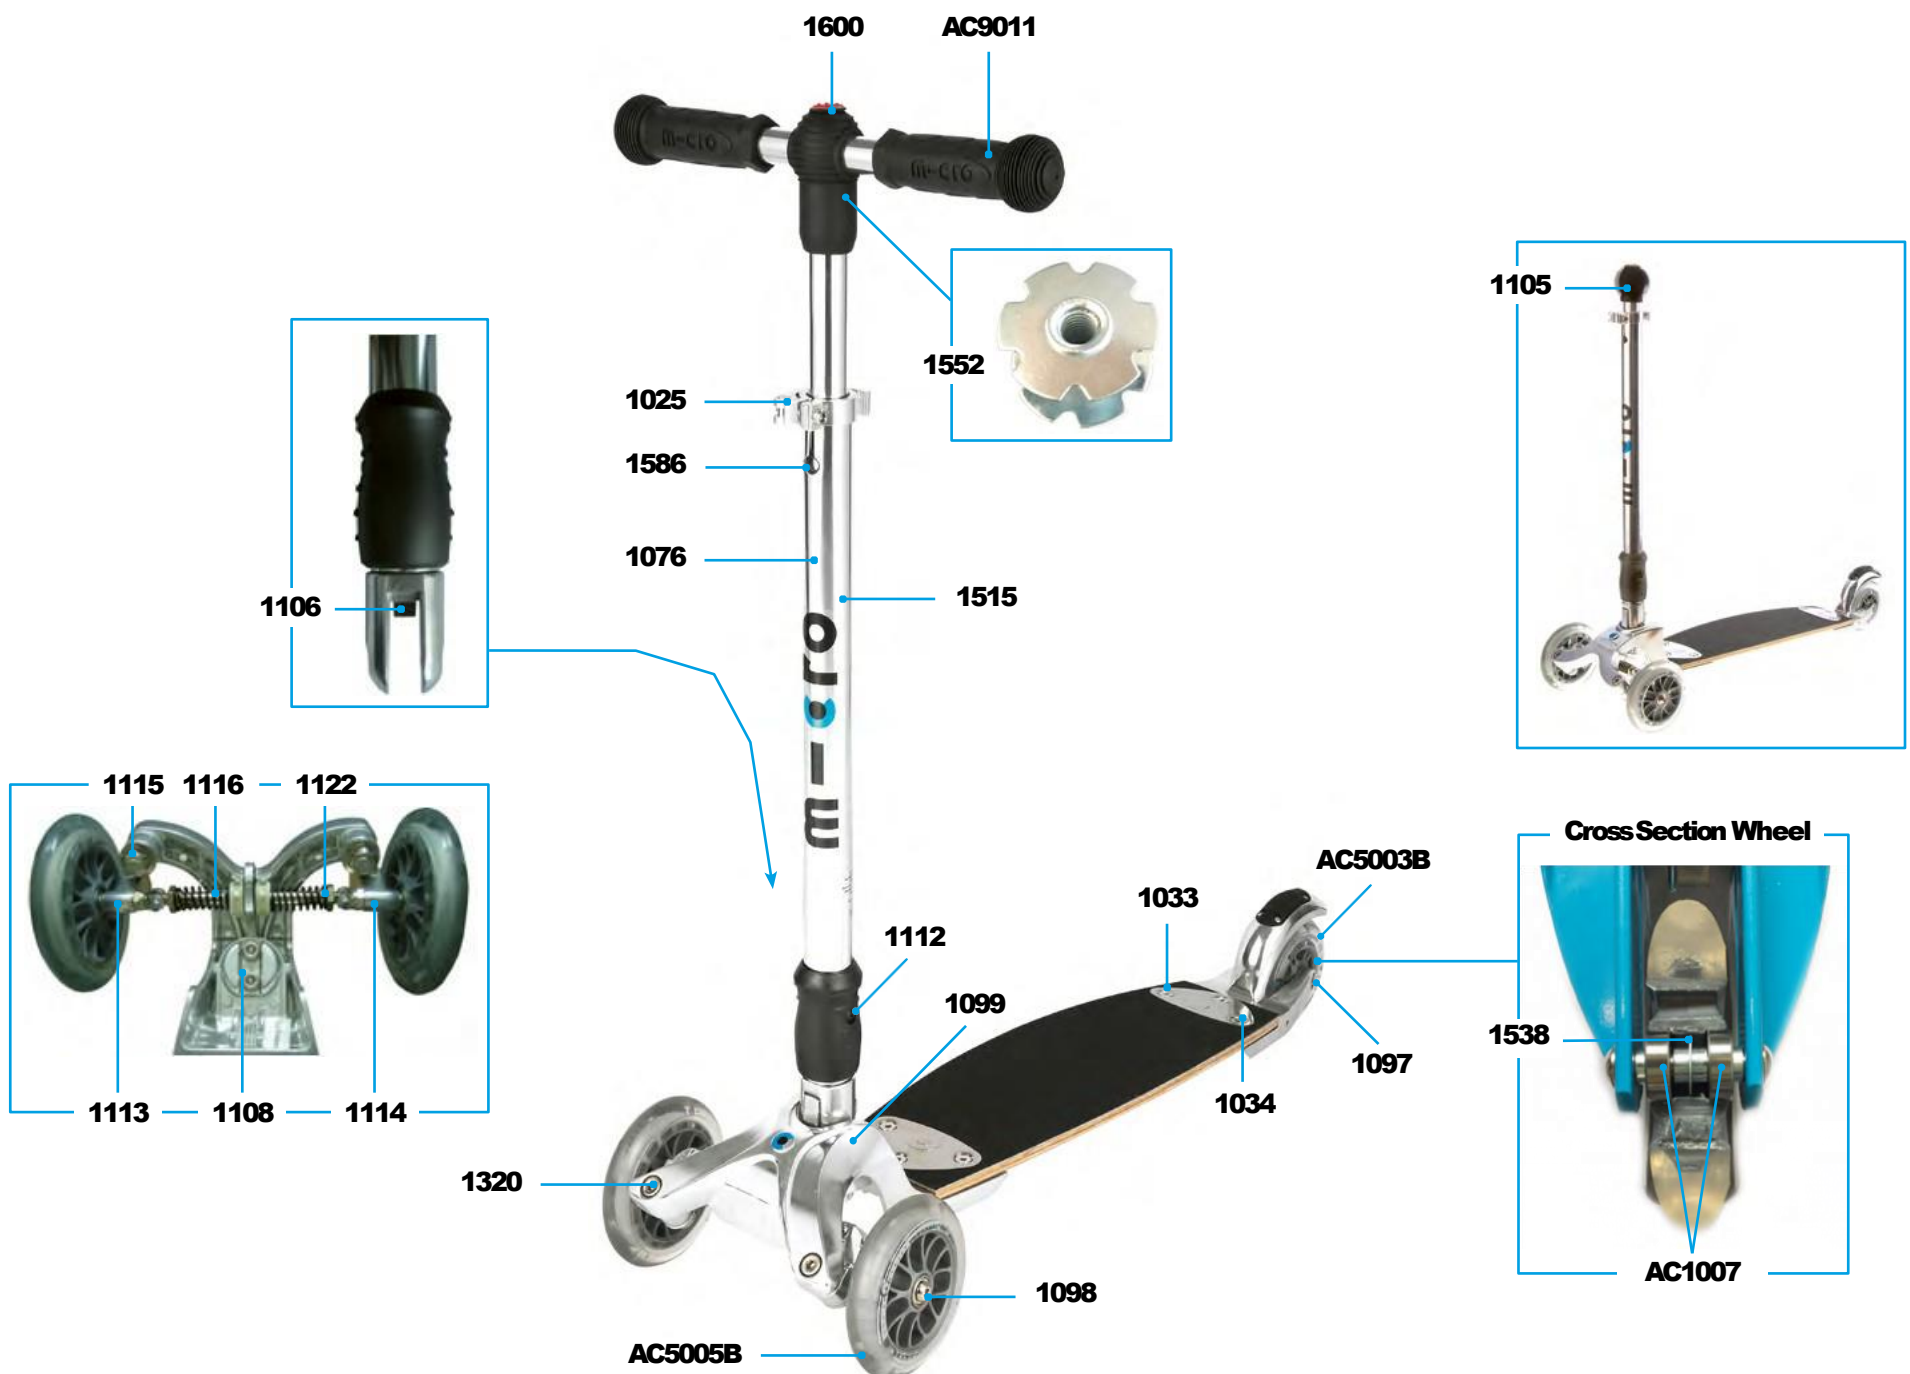

MICRO KICKBOARD ORIGINAL INTERCHANGEABLE

PARTS

Article No.	Article
1025	Quick-Acting Clamp, Silver
1033	Board Fixation Plates For Deck
1034	Countersunk Screws With Nut For Board Fixing 23mm
6194	Countersunk Screws With Nut For Board Fixing 29mm 2.0
1076	Plastic Linkage Tube
1097	Axle Bolt With Nut, 36 mm
1098	Axle Bolt With Nut, 57 mm
1099	Head Front Complete
1388	Brake Spring 2.0
1128	Axle Bolt Internal Thread, 42 mm
1039	Spacer External Bearings, 3.4 mm
1131	Brake Bolt 2.0
1408	Back Part Complete No Wheel With Brake 2.0
1105	Knob, Black
1106	Bolt Folding Mechanism
1108	Axle Bolt External Thread, Washer And Spring , 25 mm
1112	Axle Bolt With Nut, 34 mm
1113	Shank Left
1114	Shank Right
1115	Axle Bolt With Nut And Washer, 46.5 mm
1116	Steering Parts Complete
1122	Spring, Black (size D17xD1.8x60x10t)
4828	Griptape
1160	Axle
1320	Axle Bolt, 46.5 mm
1424	T-Handlebar, Silver
1515	Handlebar And Knob, Silver
1538	Spacer Between Bearings 10.3 mm
1552	Star Nut Handlebar
1586	Bolt And Spring T-Bar
1600	Cap (Swiss Design Logo)
1741	Brake Plate 2.0
4894	Deck & Griptape 2.0

ACCESSORIES

Article No.	Article
AC9011	Interchangeable
AC5003B	Back Wheel Complete Box
AC5005B	Front Wheel Complete Box
AC6003B	Handle Blister
AC5006B	Wheels Complete Black

Micro Kickboard Original 2.0

MICRO KICKBOARD ORIGINAL INTERCHANGEABLE
KB0024