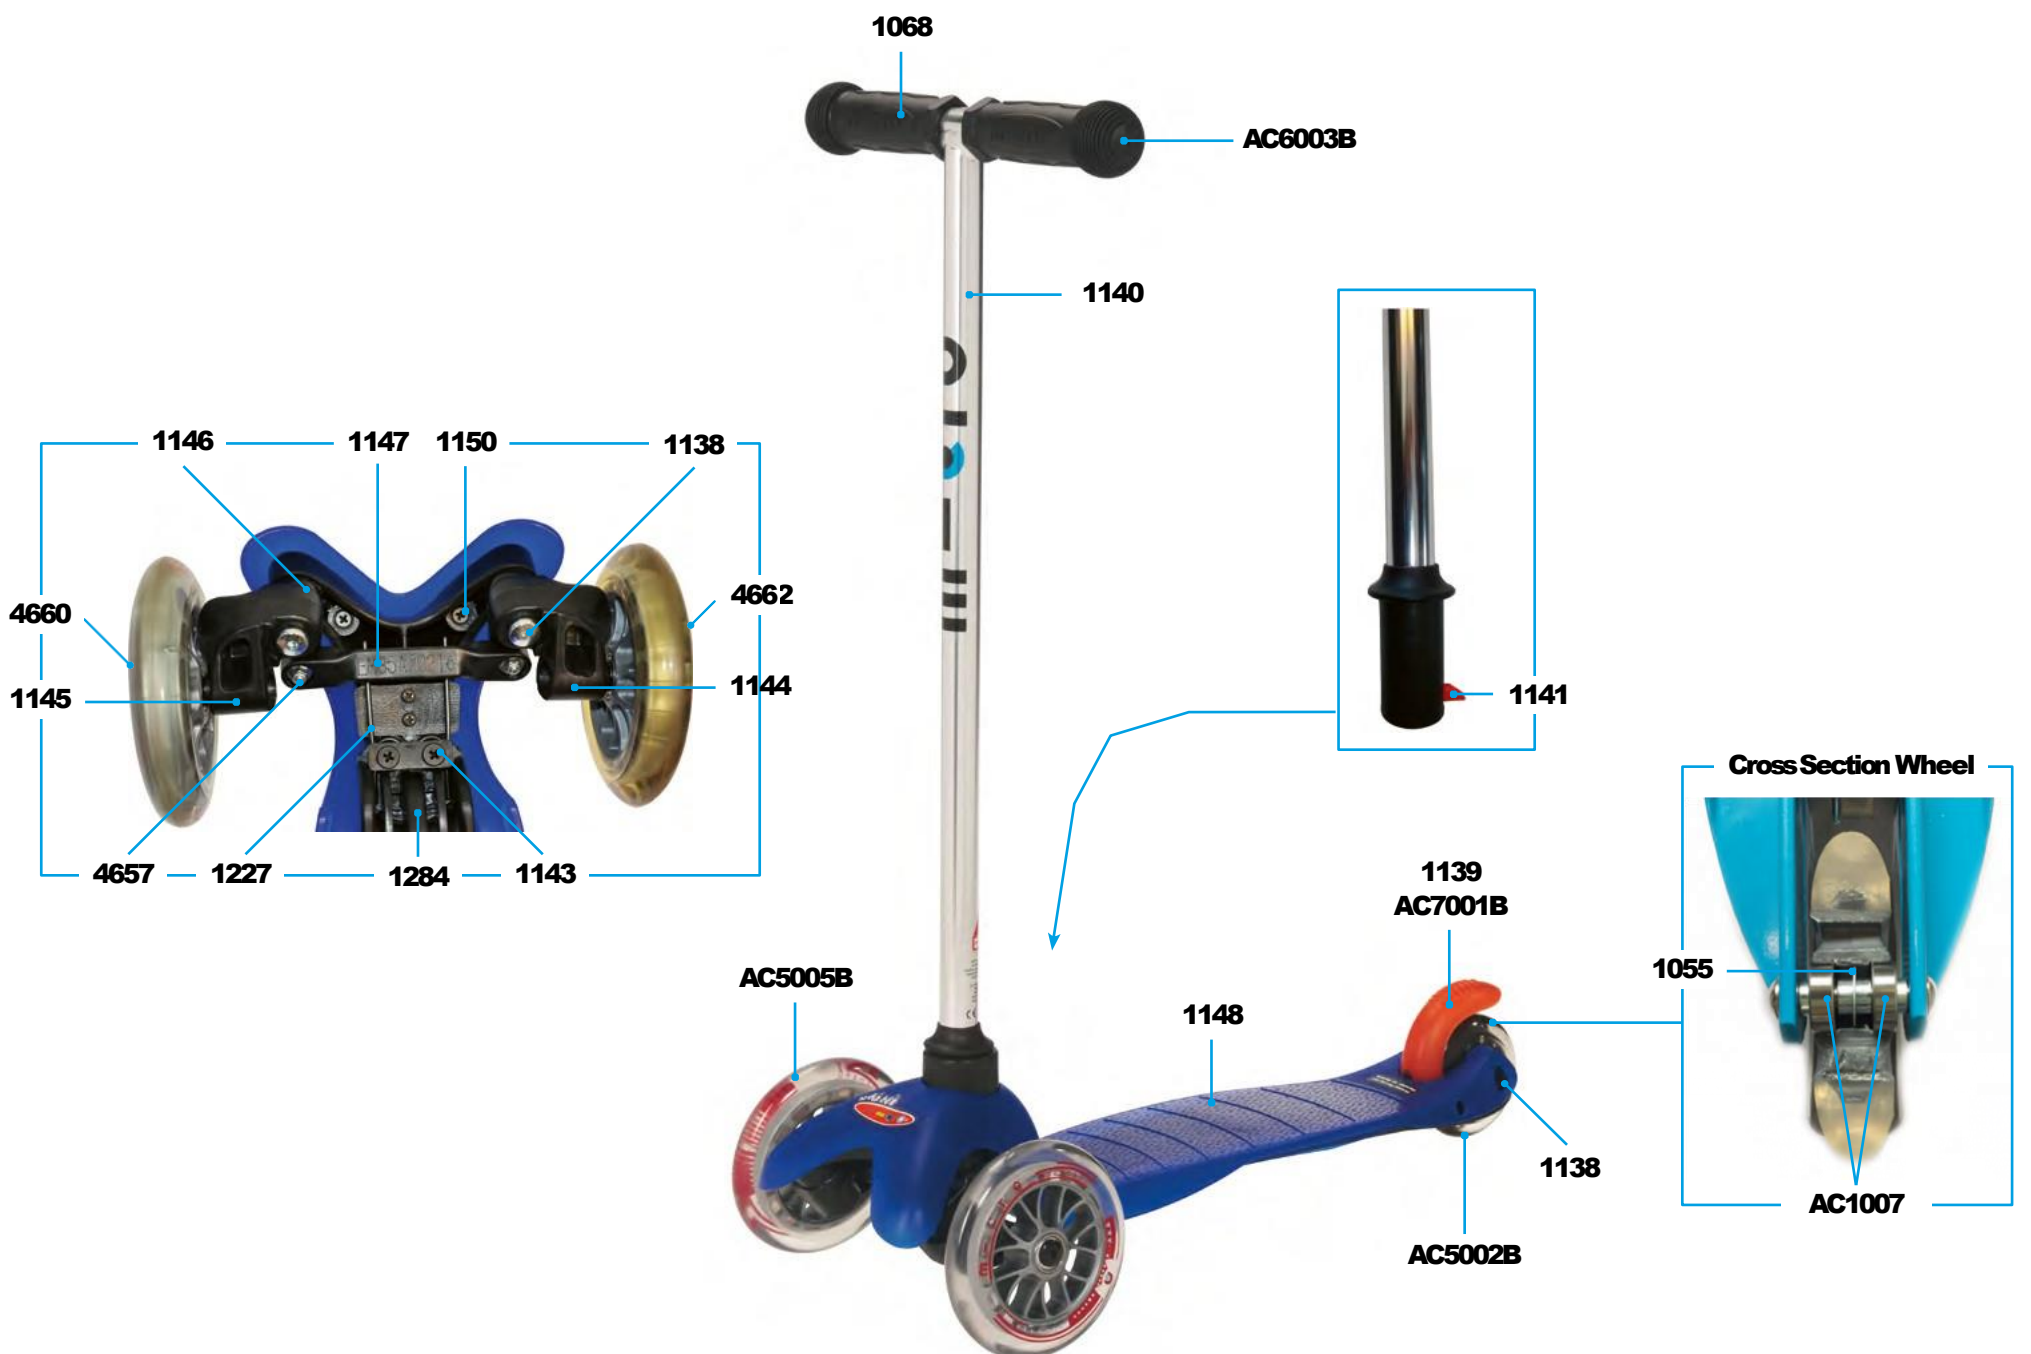

MINI MICRO CLASSIC

PARTS

Article no.	Article
1055	Spacer Between Bearings, 10.25 mm
1068	Rubber handles, Black
1138	Axle Bolt Internal Thread, 42 mm
1139	Brake, Mini, Orange
1140	T-Bar Handles, Black
1141	T-Bar push button
1142	U-Bend
1143	Screw For B-Bend
1144	Shank Left
1145	Shank Right
1146	Stop Washer Left And Right
1147	Steering Link
1148	Deck, Blue
1150	Screw To Deck
1227	B-Bend
1284	Lower Deck, Black
1336	T-Bar short
4657	Axle Bolt External Thread And Nut And Washer, 22 mm
1417	Seat
1418	O-Handle Bar Without Seat
1420	Holder For Seat
1419	Axle Bolt, Seat
1587	Nut For Brake
1588	Screw And Nut For Brake
4660	Front Wheel Axle Right
4662	Front Wheel Axle Left

ACCESSORIES

Article No.	Article
AC6003B	High Density Rubber Hand Grip
AC5005B	Front Wheel Complete Blister
AC7001B	Brake Complete Blister
AC5002B	Back Wheel Complete Blister
AC1007	Single Bearing ABEC 9
AC9000	Handlebar With Saddle Complete
AC9038B	LED Wheel Mini Micro 120mm

AC9000 SEAT

MINI MICRO CLASSIC
MM0001