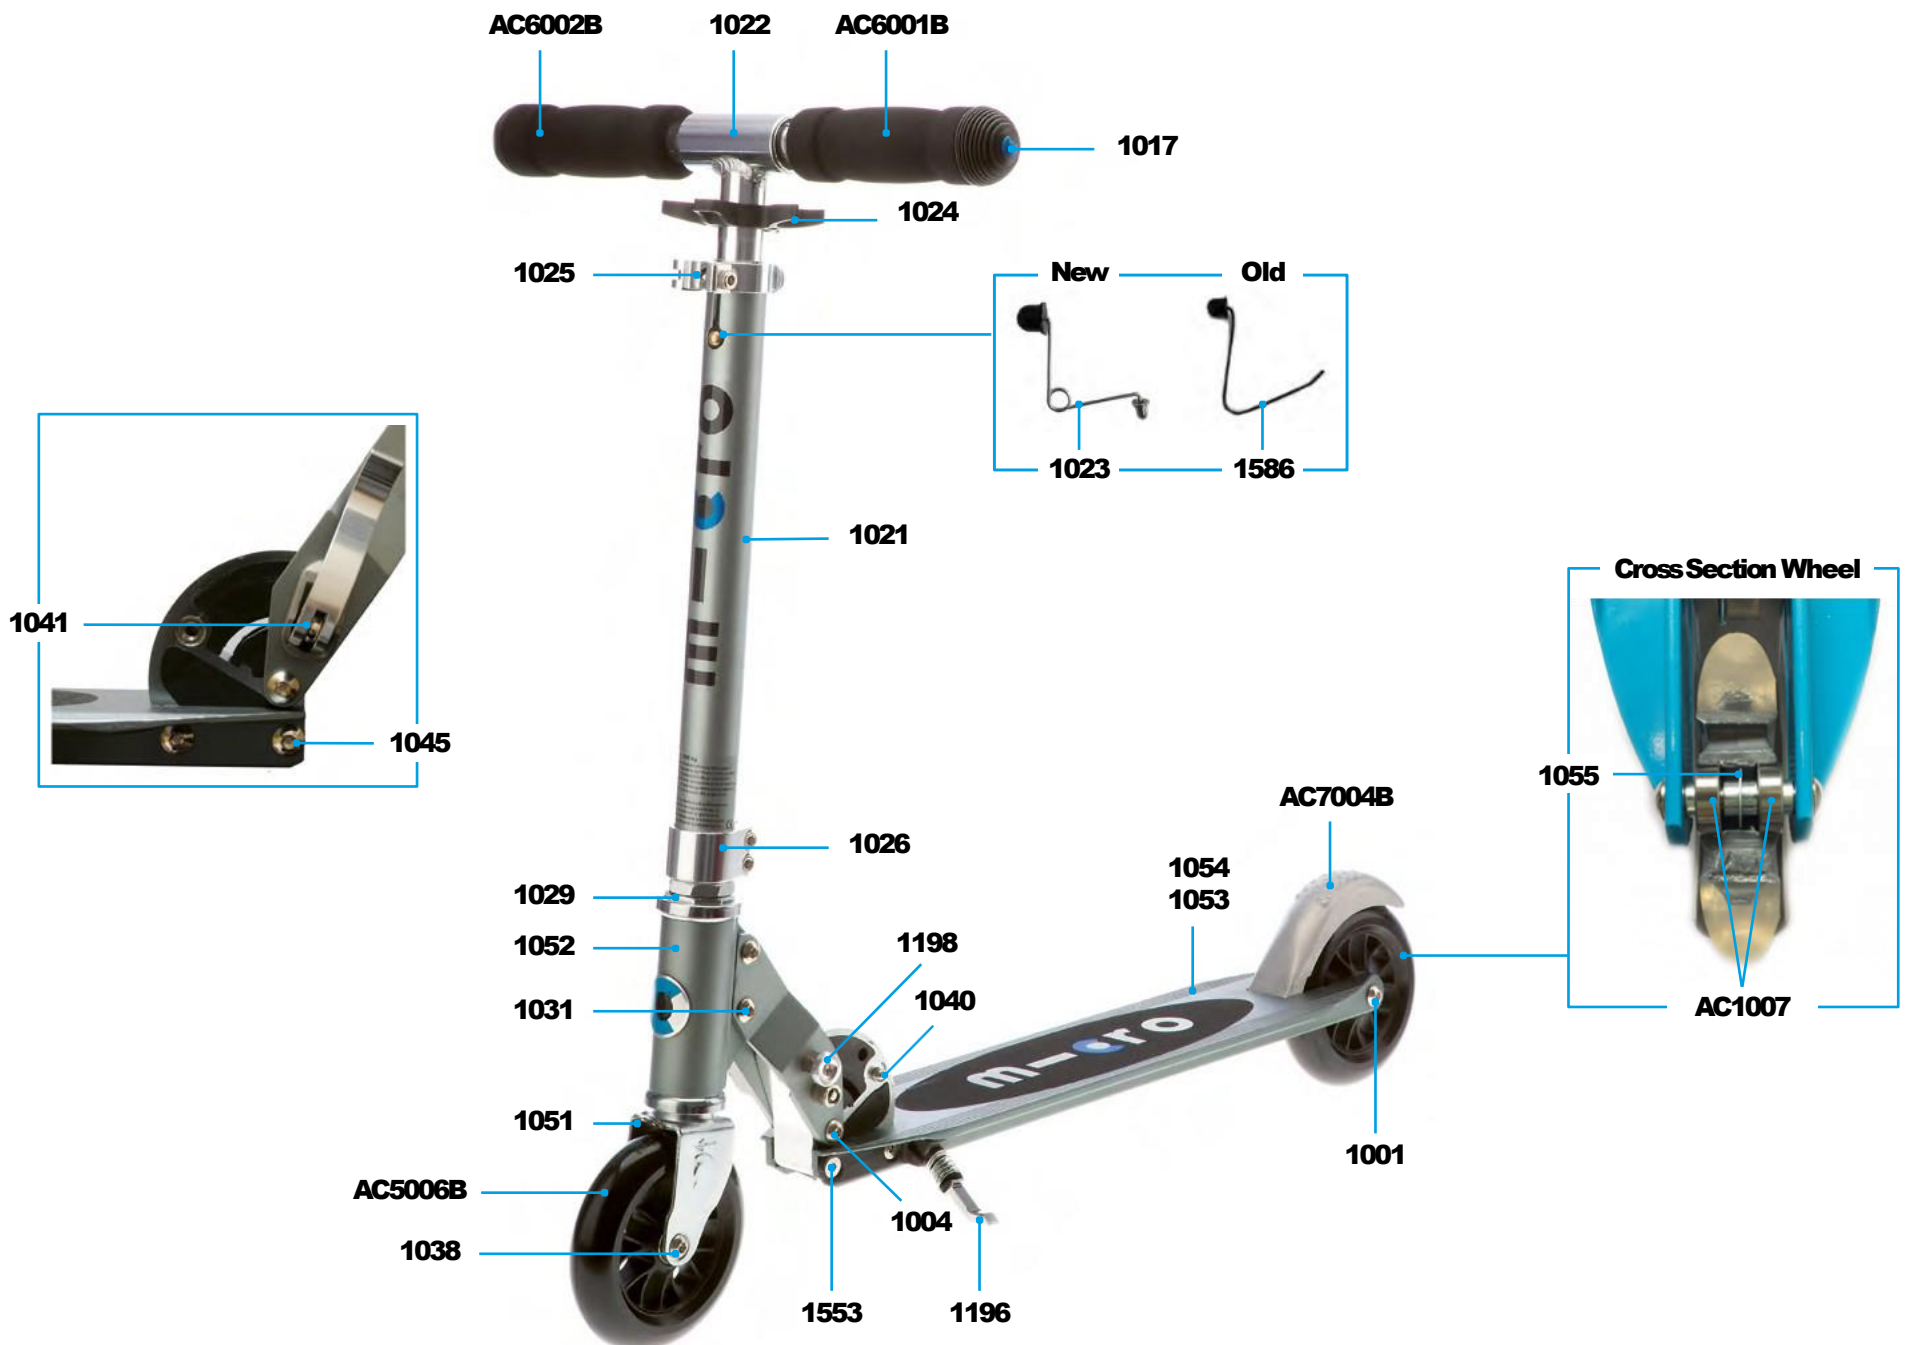

ACCESSORIES

Article No.	Article
AC6001B	High Density Foam Hand Grip
AC1007	Single Bearing ABEC 9

SA0213

SA0214

MICRO SPEED DELUXE
SA0211

MICRO BULLET

PARTS

Article No.	Article
1001	Axle Bolt Internal Thread, 40 mm
1004	Axle Bolt Internal Thread, 44 mm
1017	Plugs, Handle Bolt, Rubber Strip
1021	Plastic Linkage Tube
1022	T-Tube
1024	Multimountclip
1025	Quick-Acting Clamp, Silver
1026	Lower Clamp, Silver
1029	Inverter Logic Complete
1031	Axle Bolt Internal Thread, 19 mm
1038	Axle Bolt Internal Thread, 30 mm
1040	Folding Block
1041	Locking Complete
1045	Axle Bolt Internal Thread, 33 mm
1046	Brake Plate
1047	Brake Spring
1048	Brake Bolt
1050	Lower T-Tube
1051	Steering Fork
1052	Front Holder
1054	Griptape
1055	Spacer Between Bearings 10.25 mm
1196	Kick Stand With Screws
1198	Push Button, Silver
1553	Screw For Kickstand
1586/1023	Bolt And Spring T-Bar

ACCESSORIES

Article No.	Article
AC6001B	High Density Foam Hand Grip
AC6002B	Complete Handgrip, Tube Plug, Shockcord
AC5006B	Wheel Complete Blister
AC7004B	Brake Complete Blister
AC1007	Single Bearing ABEC 9