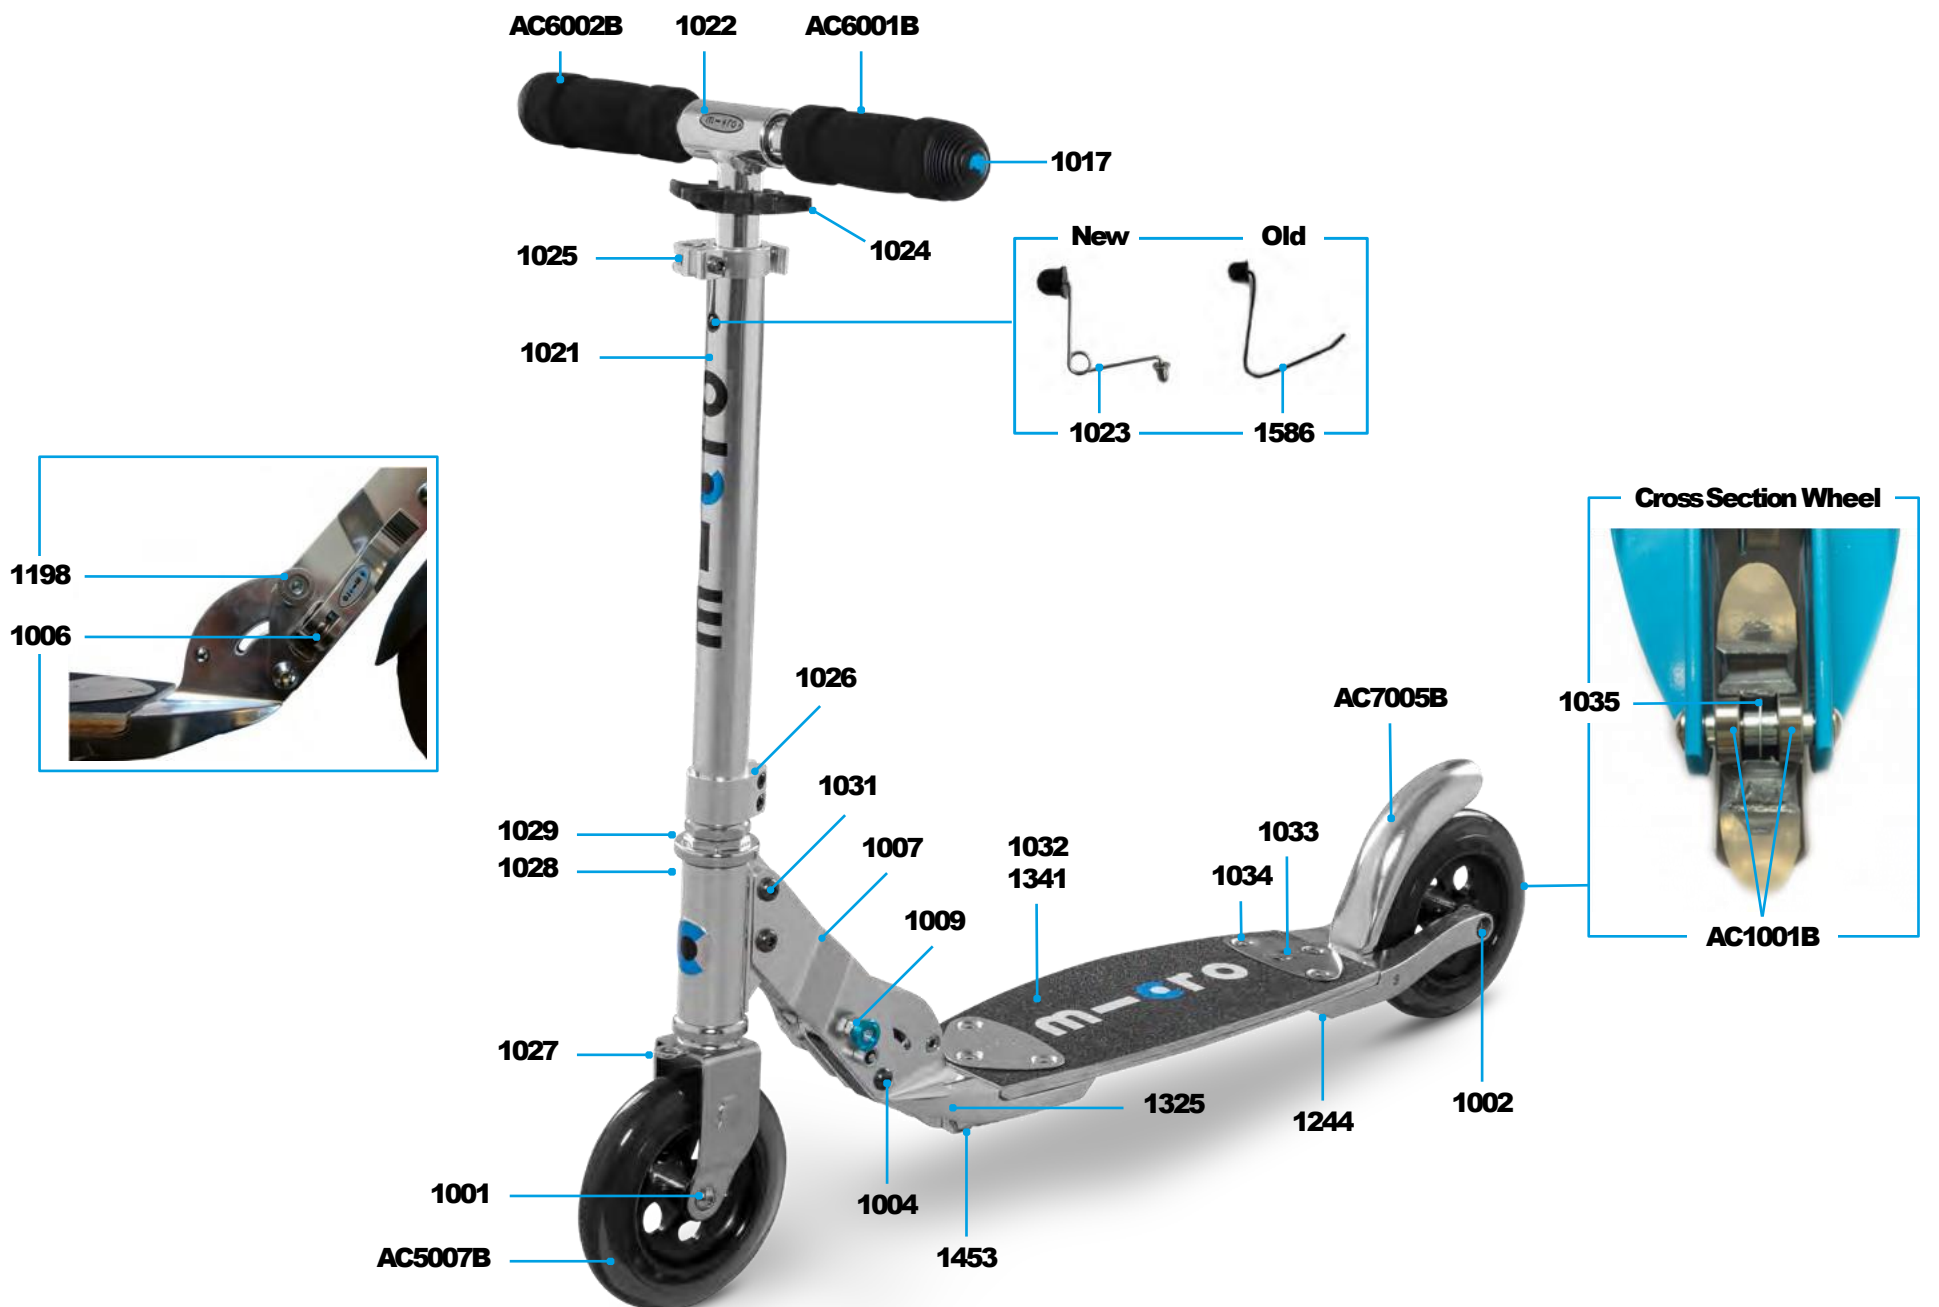

SA0106

MICRO FLEX WITH KICKSTAND
SA0010