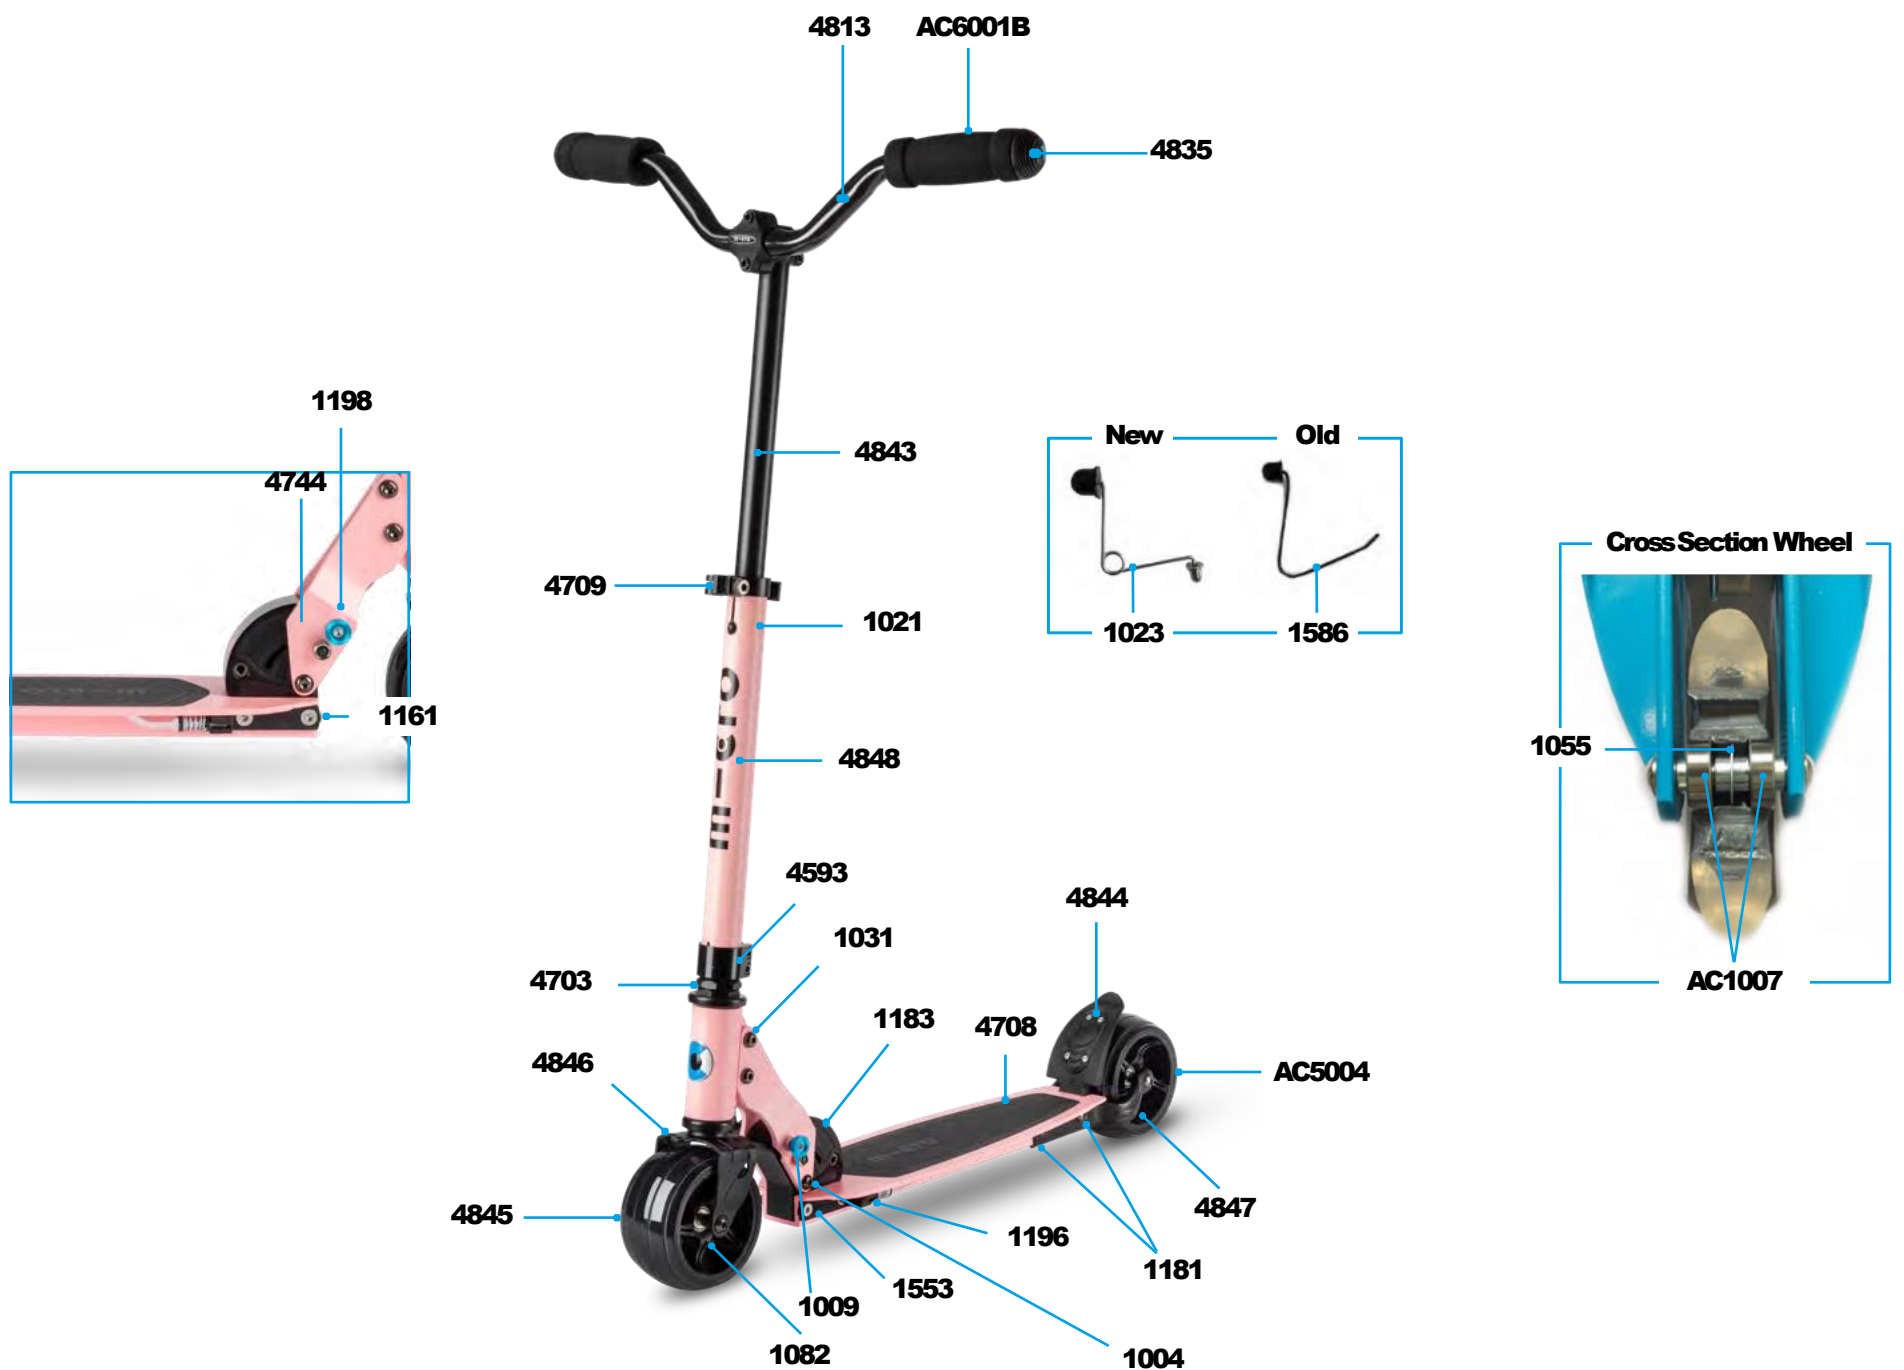

MICRO ROCKET DELUXE

PARTS

Article No.	Article
1004	Axle Bolt Internal Thread, 44 mm
4744	Folding Quick Release Complete
4813	Handlebar With Clamp
1021	Plastic Linkage Tube
4709	Quick Acting Clamp Black
4703	Headset Complete
1031	Axle Bolt Internal Thread, 19 mm
4845	Spacer Between Bearings, 20 mm
1055	Spacer Between Bearings, 10.25 mm
1082	Axle Bolt Internal Thread, 70 mm
4844	Brake Plate
4846	Steering Fork
4843	T-Tube
1161	Axle Bolt External Thread, 10.5 mm
1181	Axle Bolt Internal Thread, 47.5 mm
1183	Folding Block, Black
4593	Lower Clamp, Black
1196	Kick Stand With Screws
1009	Blue Pushbutton
4848	Lower T-Tube Neon Rose
4849	Lower T-Tube Alaskan Blue
4847	Fastening Elements Wheel Back
4708	Griptape
4836	Brake Bolt
1553	Axle Bolt External Thread, 21.5 mm
1023	Bolt & Spring T-Bar Plastic
4835	Handlebar End Caps

ACCESSORIES

Article No.	Article
AC5004B	Wheel Complete Blister
AC6001B	High Density Foam Hand Grip
AC1007	Single Bearing ABEC 9

SA0234

MICRO ROCKET DELUXE
SA0233