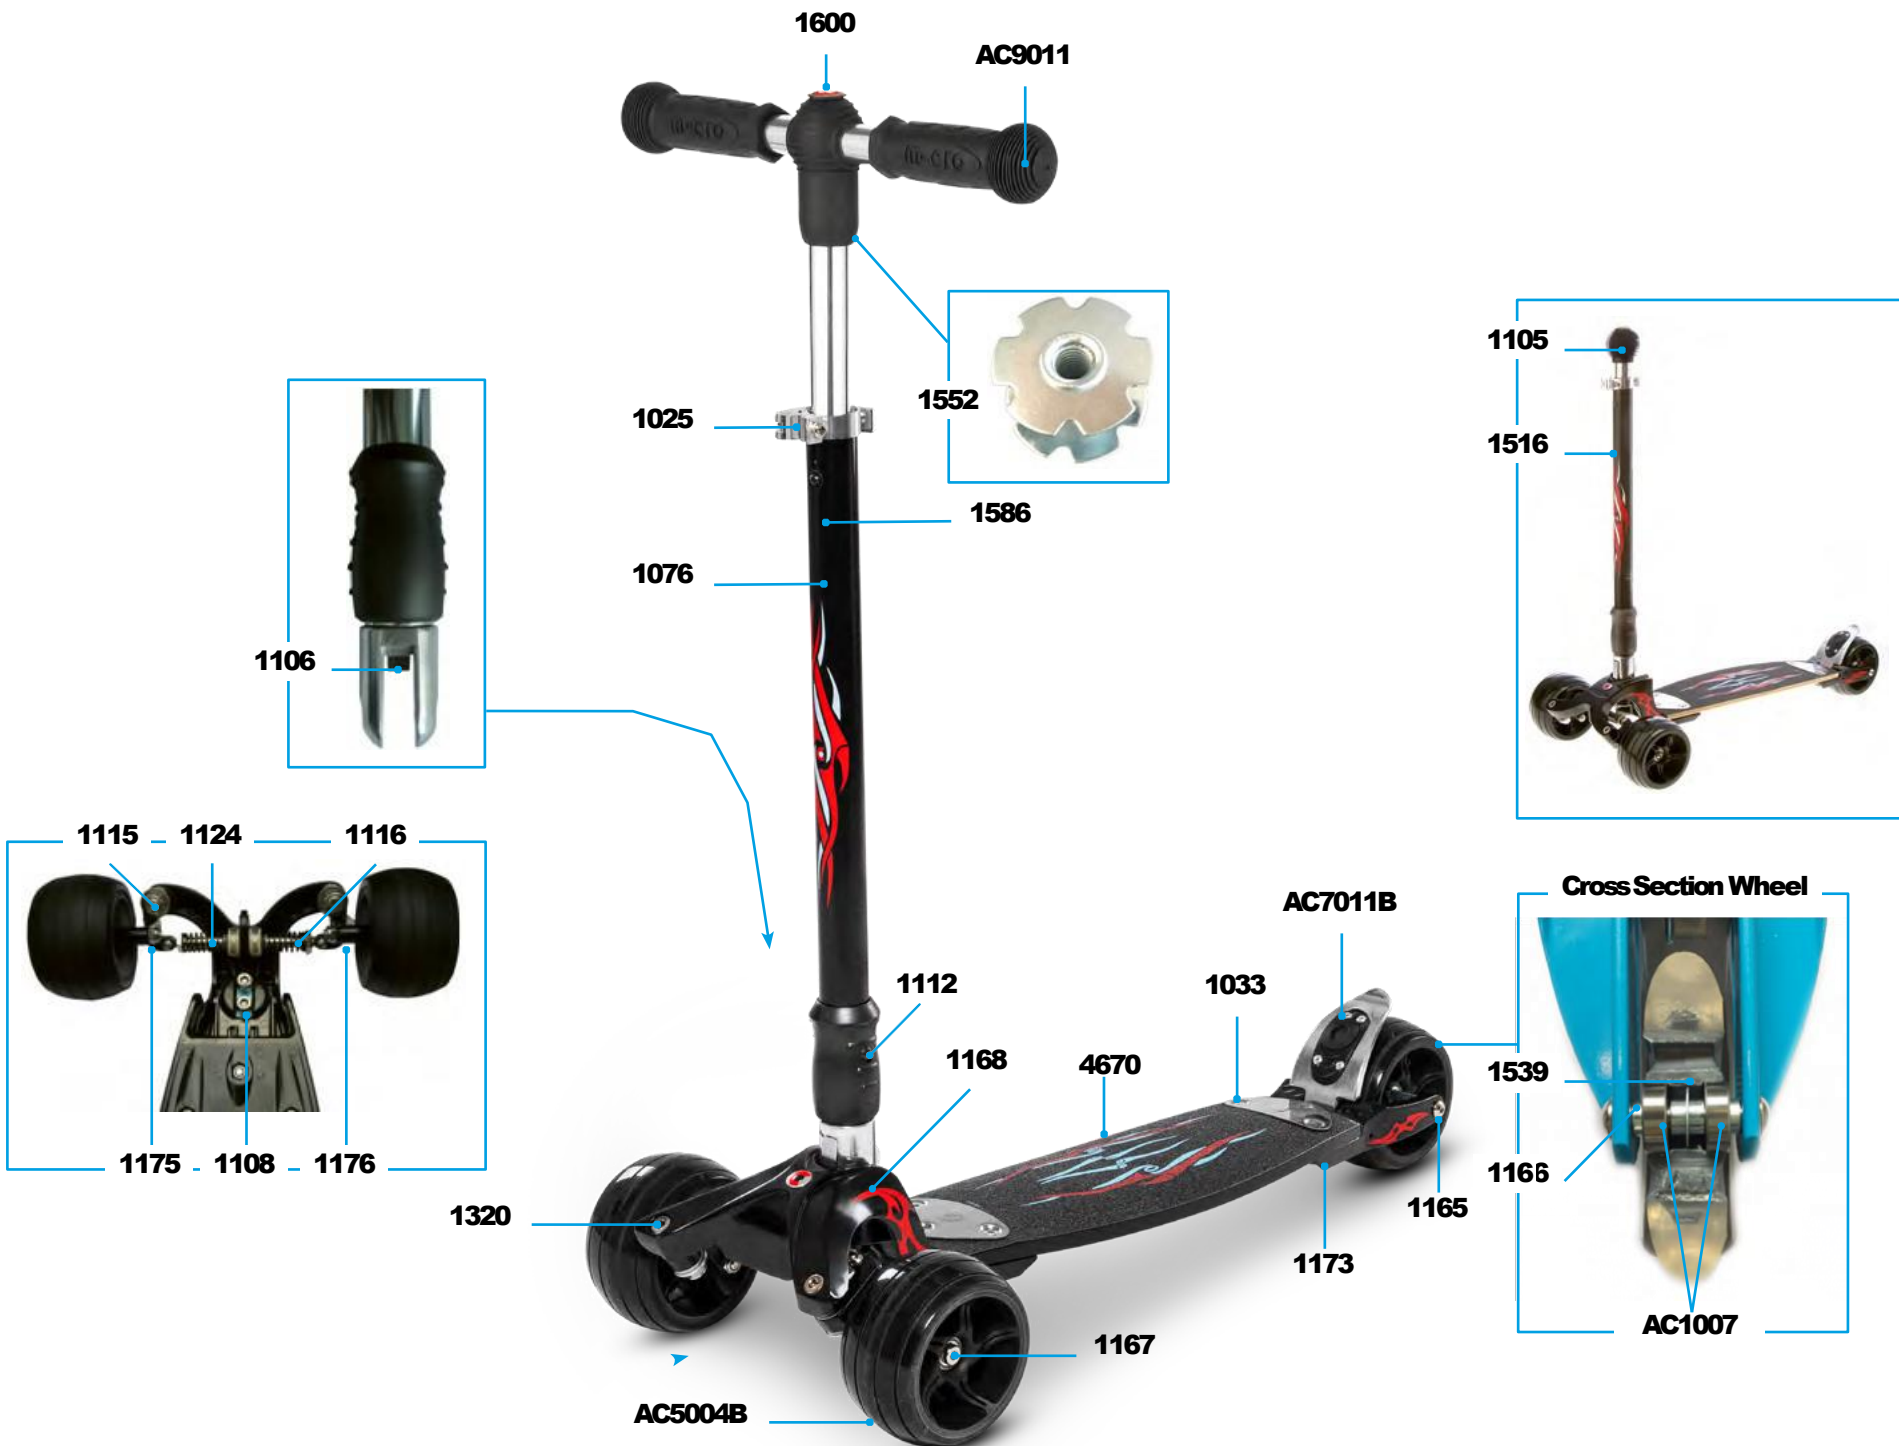

ACCESSORIES

Article No.	Article
1669	Head Front Complete, Kbm, Volcano Grey
1671	Back Part Complet No Wheel With Brake, Kbm Volcano Grey
1672	Shank Left, Volcano Grey
1673	Shank Right, Volcano Grey
4670	Deck & Griptape, Kbm Monster, Black New Version 2019
4671	Deck & Griptape, Kbm Monster, Volcano Grey New Version 2019

Article No.	Article	Info
AC9011	Interchangeable	
AC5004B	Wheel Complete Blister	120 mm
AC6003B	Handles Blister	Pair
AC7011B	Brake Complete Blister	
AC1007	Single Bearing ABEC 9	

KB0023

MICRO KICKBOARD MONSTER
INTERCHANGEABLE
KB0022