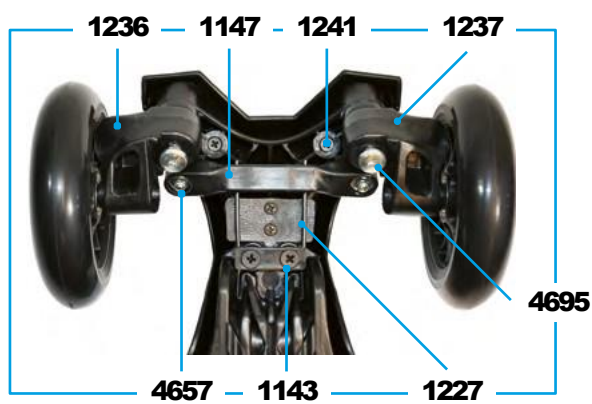

MAXI MICRO DELUXE AND FOLDABLE
MMD035