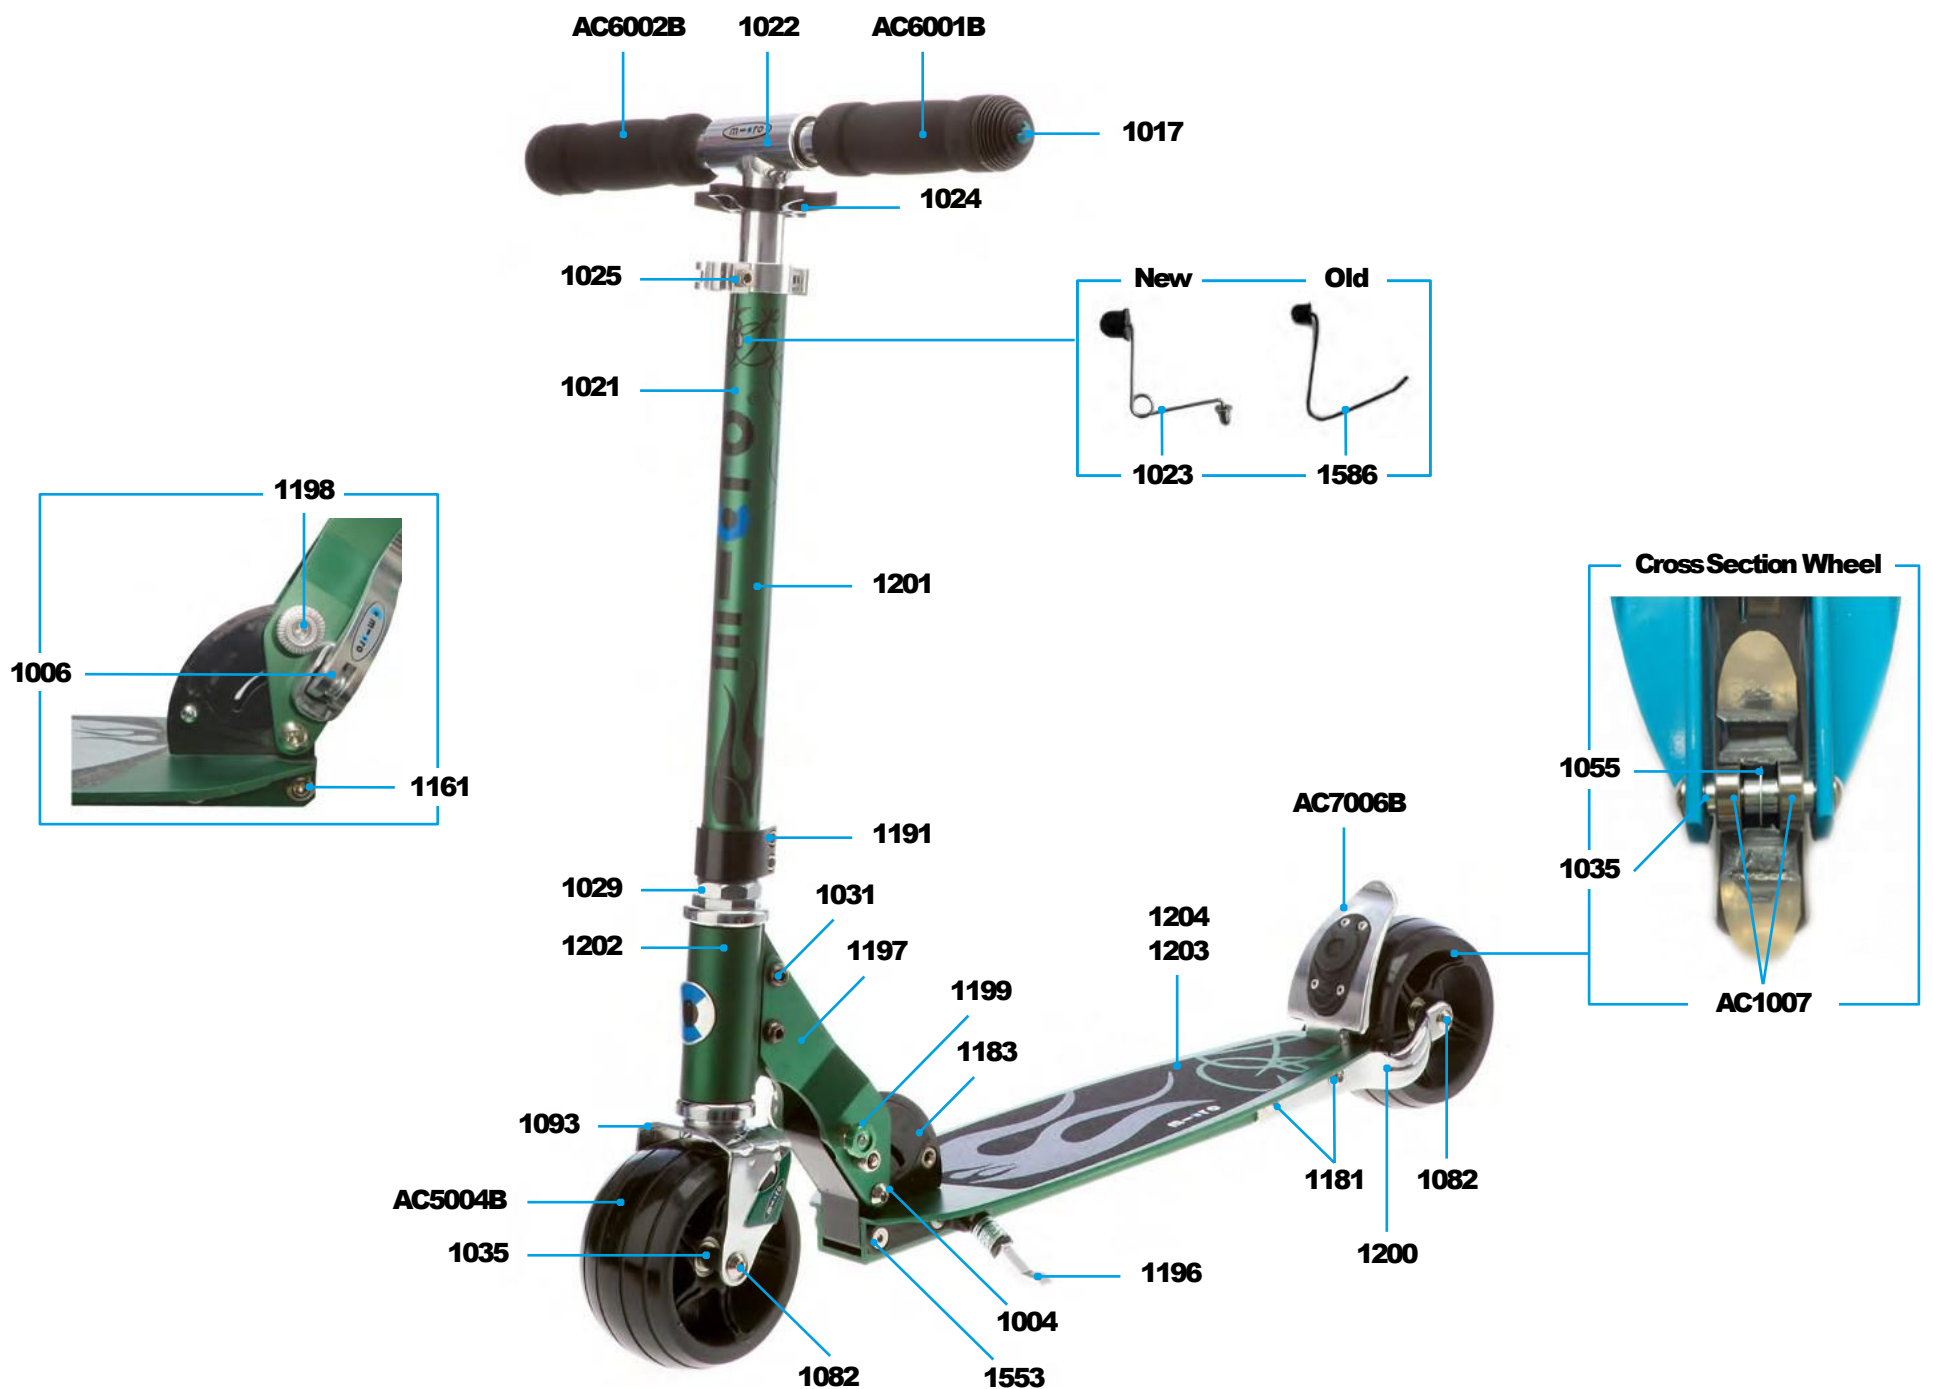

MICRO ROCKET

PARTS

Article No.	Article
1004	Axle Bolt Internal Thread, 44 mm
1006	Locking Complete
1017	Plugs, Handle Bolt, Rubber Strip
1021	Plastic Linkage Tube
1022	T-Tube
1024	Multimountclip
1025	Quick-Acting Clamp, Silver
1029	Inverter Logic Complete
1031	Axle Bolt Internal Thread, 19 mm
1035	Spacer Between Bearings 19.6 mm
1055	Spacer Between Bearings 10.25 mm
1082	Axle Bolt Internal Thread, 70 mm
1086	Brake Plate
1087	Brake Spring
1093	Steering Fork
1161	Axle Bolt External Thread, 10.5 mm
1181	Axle Bolt Internal Thread, 47.5 mm
1183	Folding Block, Black
1191	Lower Clamp, Black
1196	Kick Stand With Screws
1197	Holder Plates Left And Right
1198	Push Button, Silver
1199	Push Button, Green
1200	Fastening Elements Wheel Back
1201	Lower T-Tube
1202	Front Holder, Green
1203	Deck And Griptape, Green
1204	Griptape
1208	Brake Bolt
1553	Axle Bolt External Thread, 21.5 mm
1586/1023	Bolt And Spring T-Bar

ACCESSORIES

Article No.	Article
AC6001B	High Density Foam Hand Grip
AC6002B	Complete Handgrip, Tube Plug, Shockcord
AC5004B	Wheel Complete Blister
AC7006B	Brake Complete Blister
AC1007	Single Bearing ABEC 9

COLOURS

Article No. And Colour	Holder Plater Left And Right	Lower T-Tube	Deck And Griptape	Griptape	Front Holder
SA0143 Blue Sky	1663	1664	1666	1667	1665
SA0048 Black	1864	1866	1863	1667	1865

SA0048