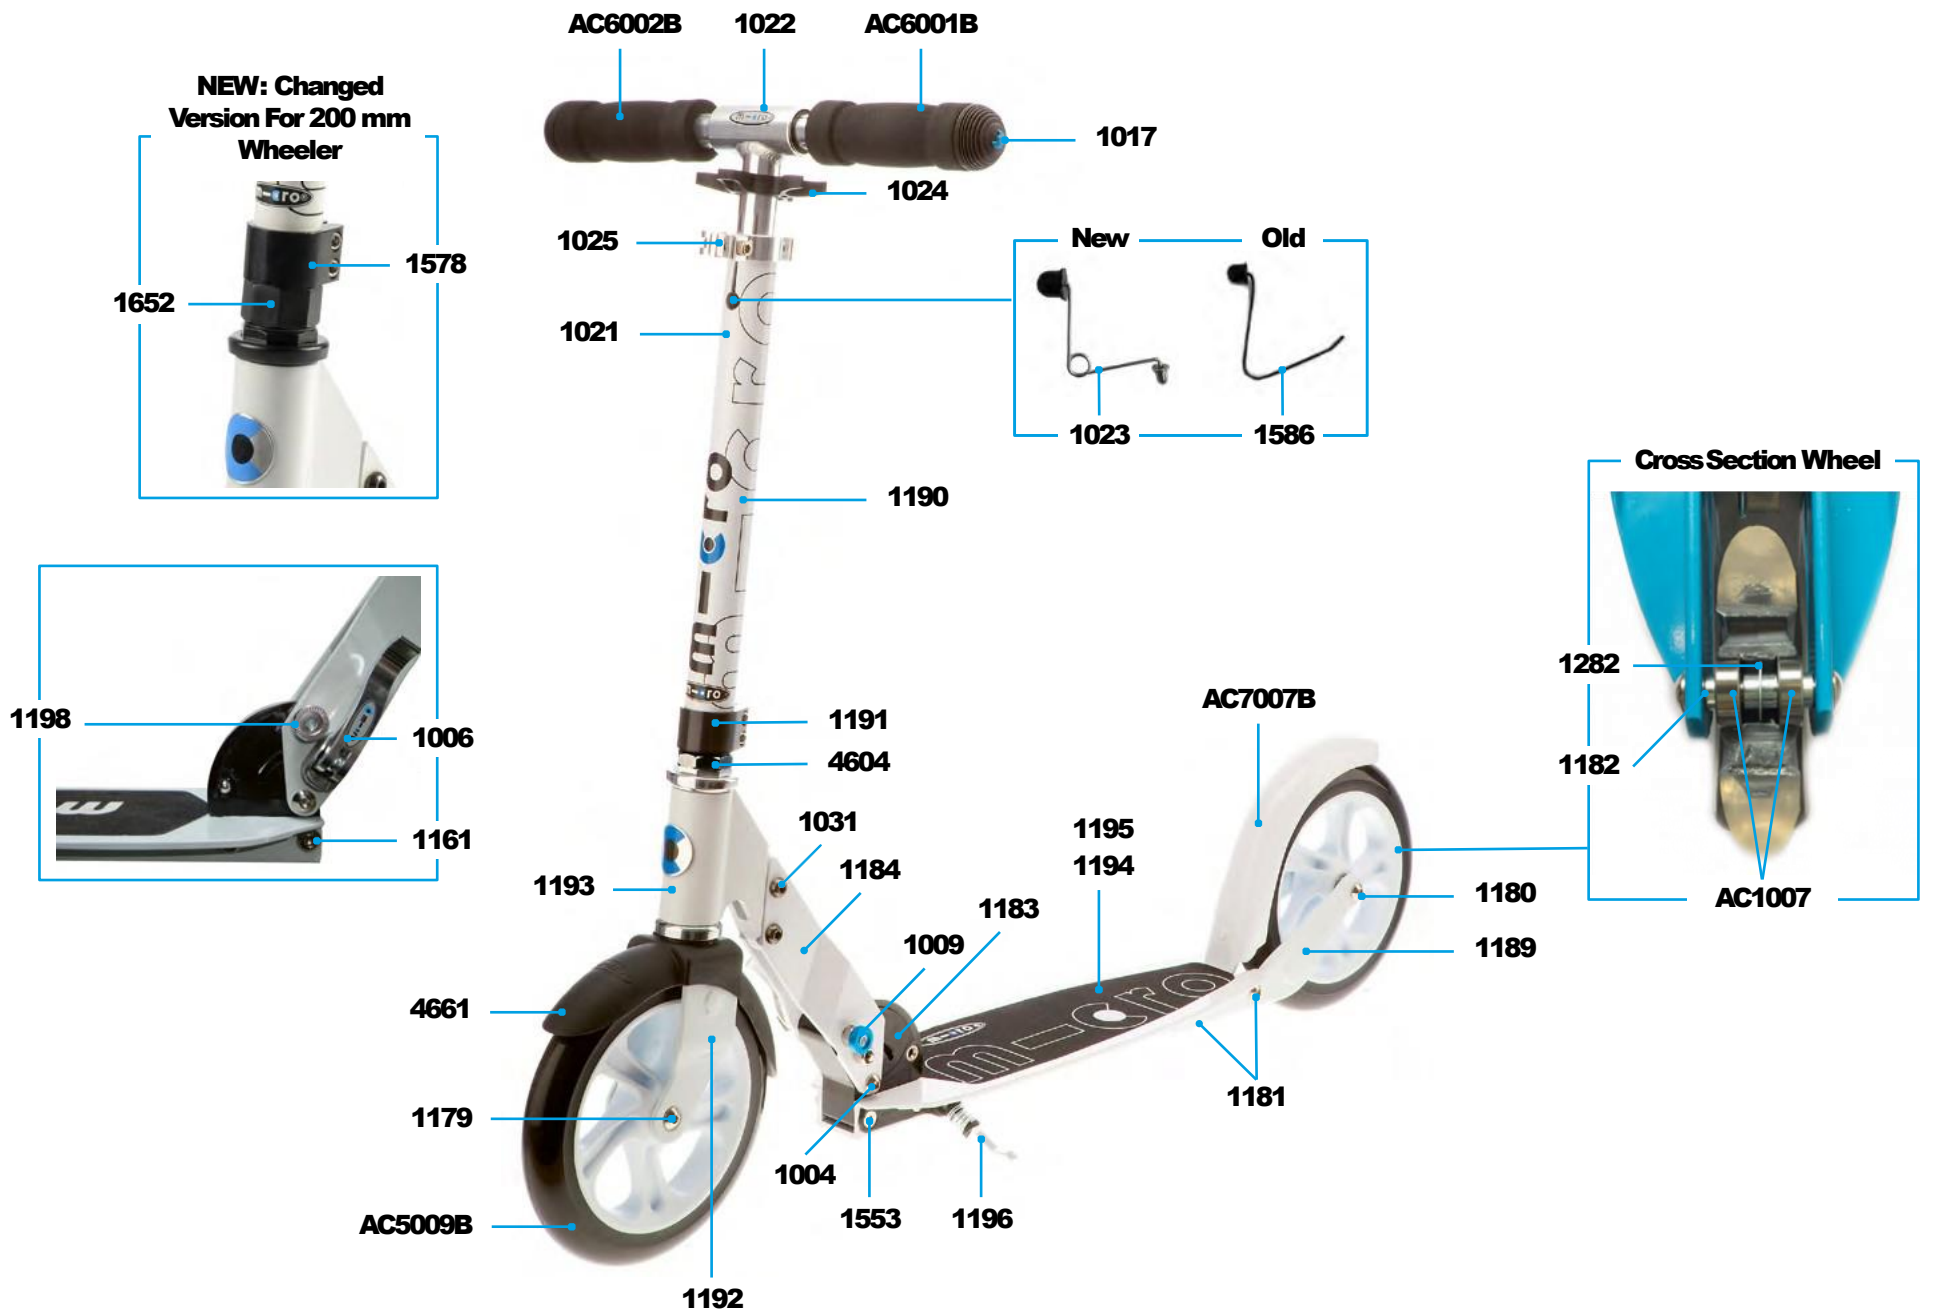

MICRO CLASSIC WHITE

PARTS

Article No.	Article
1004	Axle Bolt Internal Thread, 44 mm
1006	Locking Complete
1009	Push Button, Blue
1017	Plugs, Handle Bolt, Rubber Strip
1021	Plastic Linkage Tube
1022	T-Tube
1024	Multimountclip
1025	Quick-Acting Clamp, Silver
1031	Axle Bolt internal Thread, 19 mm
1161	Axle Bolt external Thread, 10.5 mm
1179	Axle Bolt internal Thread, 43 mm
1180	Axle Bolt internal Thread, 62 mm
1181	Axle Bolt internal Thread, 47.5 mm
1182	Spacer External Bearings 9.4 mm
1183	Folding Block
1184	Holder Plates Left And Right
1185	Brake Plate
1186	Brake Spring
1187	Brake Bolt
1189	Fastening Elements Wheel Back
1190	Lower T-Tube
1191	Lower Clamp
1192	Steering Fork
1193	Front Holder
1194	Deck And Griptape
1195	Griptape
1196	Kick Stand With Screws
1198	Push Button, Silver
1282	Spacer Between Bearings 24.3 mm

ACCESSORIES

Article No.	Article
1553	Axle Bolt External Thread, 21.5 mm
1578	Lower Clamp, 200 mm
1586/1023	Bolt And Spring T-Bar
1652	Width Nut, 200 mm
4604	Inveter Logic Complete Set (CH)
4661	Fender

Article No.	Article
AC6001B	Foam Handles Blister
AC6002B	Handles With Plugs Blister
AC5009B	Wheel Complete Blister 200 mm
AC7007B	Brake Complete Blister
AC1007	Bearing 1 piece ABEC 9

MICRO CLASSIC WHITE
SA0031