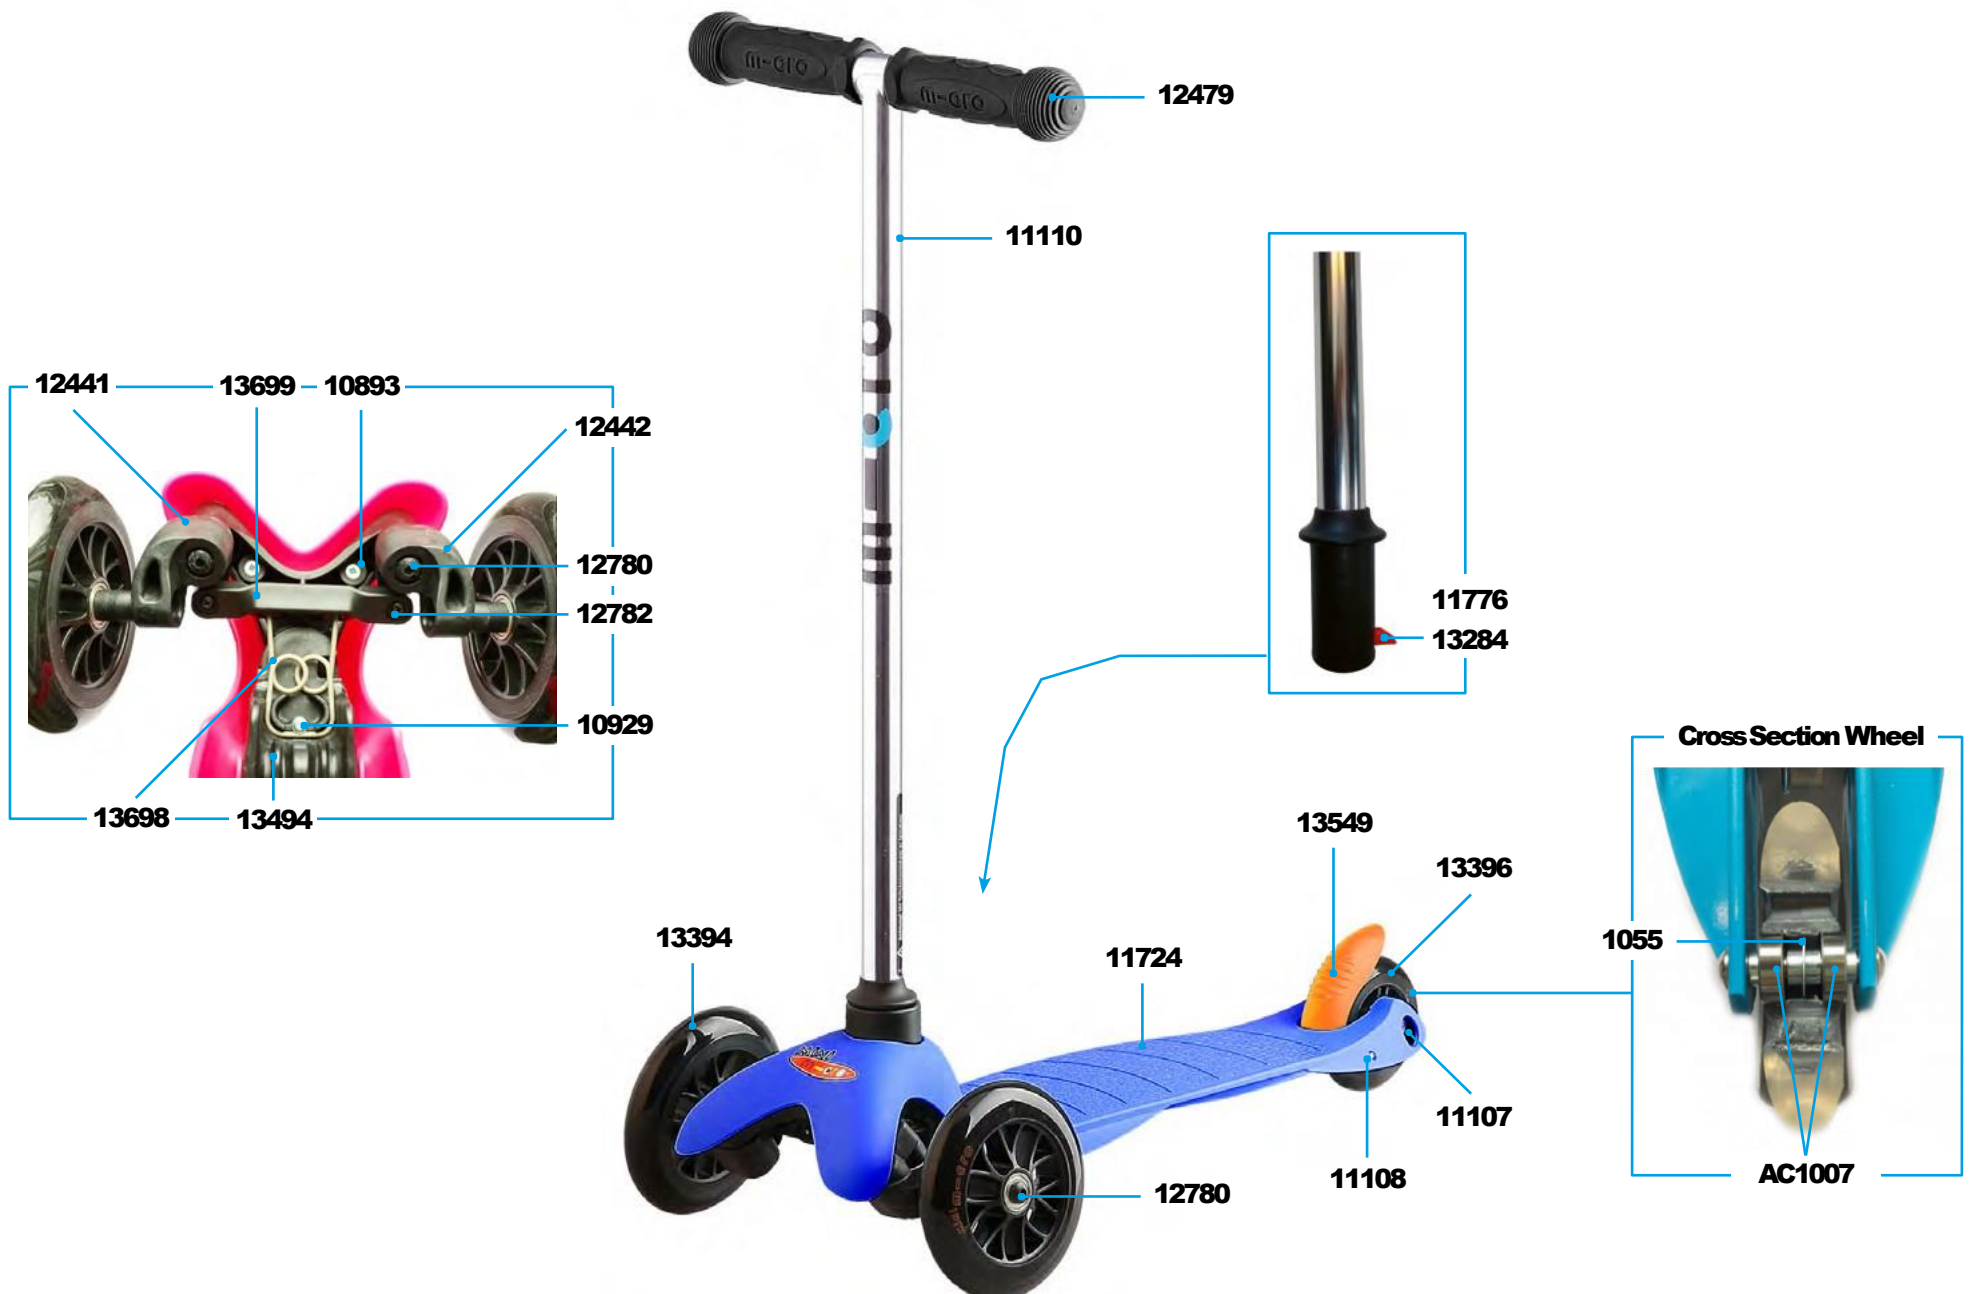

ACCESSORIES

Article No.	Article
AC1007	Single Bearing ABEC 9

COLOURS

Article No. And Colour	Deck	T-Bar Complete	Brake	Wheel (Front)	Grip Left	Grip Right
MM0054 Sparty Neon Blue/Pink	11152	11689	13550	13394	1289	1358
MM0055 Sparty Neon Orange/Pink	10922	11687	13550	13394	1358	1288
MM0079 Sparty Blue	11724	11110	13549	13394	1068	1068
MM0080 Sparty Pink	11725	11110	13549	13394	1068	1068
MM0109 Sparty Orange	10922	11110	13549	13394	1068	1068
MM0110 Sparty Green	10923	12356	13549	13394	1276	1276
MM0111 Sparty Red	10924	12357	13549	13394	1277	1277
MM0112 Sparty Yellow	10925	12354	13549	13394	1278	1278
MM0113 Sparty Aqua	10926	12355	13549	13394	1289	1289
MM0134 Sparty Candy Blue	12663	12673	13555	13394	1414	1414
MM0135 Sparty Candy Pink	12664	12672	13554	13394	1358	1358
MM0136 Sparty Candy lilac	12665	12674	13556	13394	1285	1285
MM0222 Sparty Lollipop Red	10924	13381	13552	13387	1278	1278
MM0223 Sparty Lollipop Green	10923	13380	13551	13393	1277	1277
MM0224 Sparty Lollipop Yellow	11678	13382	13553	13386	1276	1276

MINI MICRO SPORTY (GERMANY)
MM0079