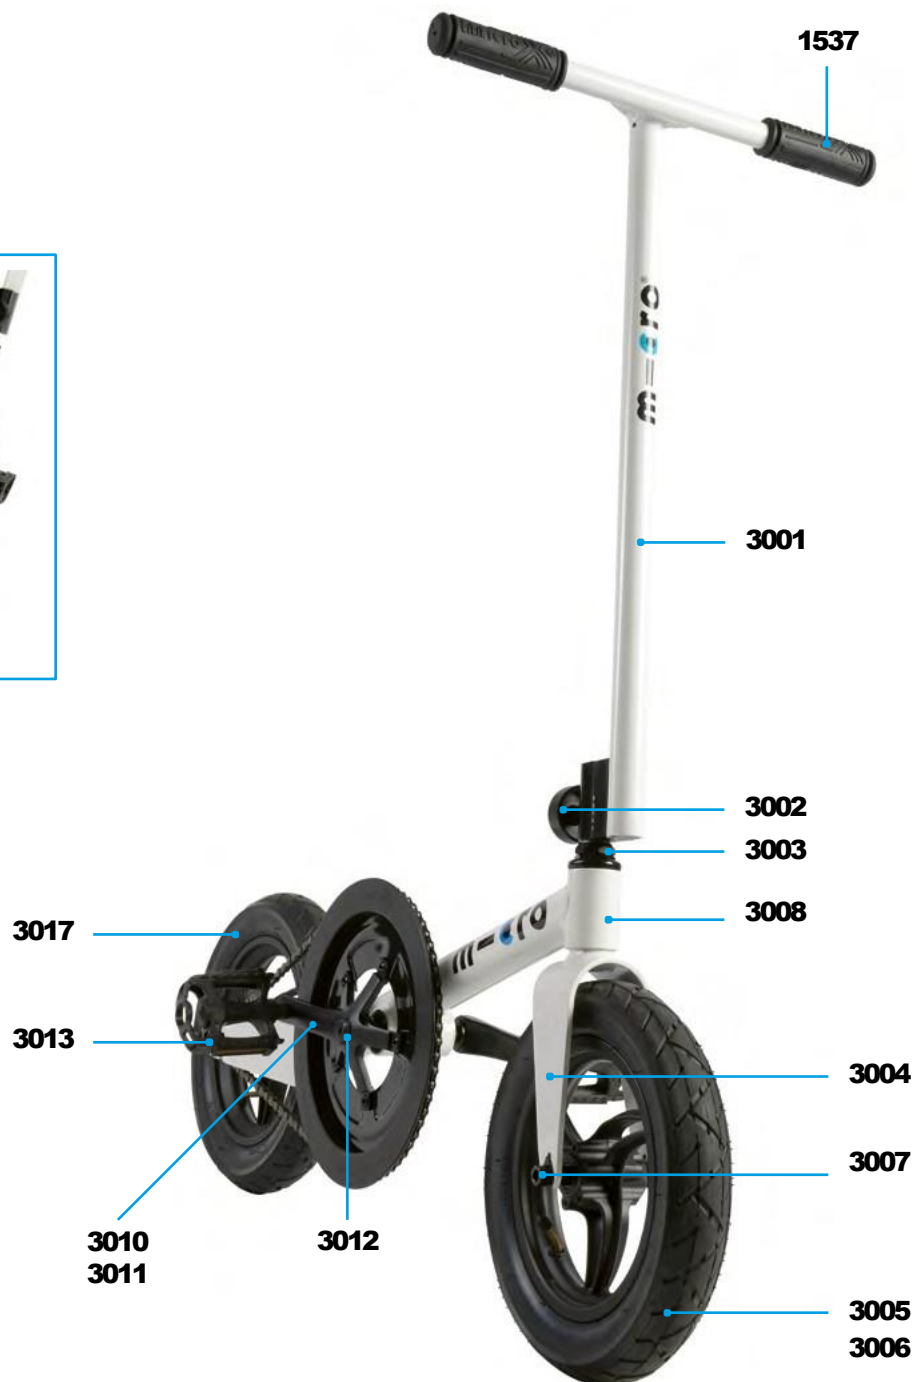

MICRO PEDALFLOW

PARTS

Article No.	Article
1537	Handles
3001	Handle Bar, White
3002	Chain Adjuster
3003	Set Of Bearings For Tube
3004	Front Fork
3005	Air Tube
3006	Front Wheel
3007	Wheel Bolt
3008	Frame
3009	Chain
3010	Crank Arm Left
3011	Crank Arm Right
3012	Crank Guide
3013	Pedales
3015	Crankset
3016	Chain Adjuster
3017	Back Wheel
3256	Frame, Black

CB0002

MICRO PEDALFLOW
CB0001