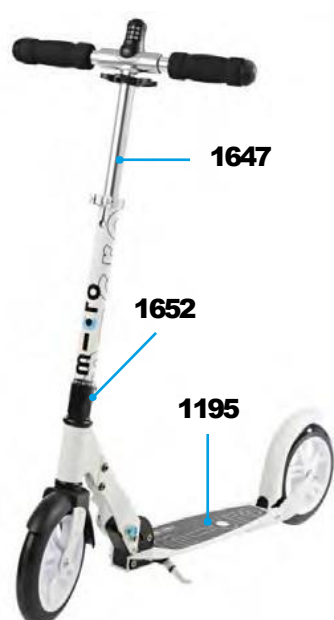

**MICRO CLASSIC BLACK | WHITE
INTERLOCK**

SA0117 / SA0118

**MICRO CLASSIC BLACK | WHITE
DELUXE**

SA0151 / SA0150

PARTS

Article no.	Article
1195	Griptape
1647	T-Bar
1651	Eye To Attach Shoulder Strap
1652	Width Nut, 200 mm
1858	Fork With Suspension Complete White Deluxe
1859	Fork With Suspension Complete black Deluxe
1871	Vibram Griptape
1888	Fender Black Deluxe
4655	Complete T-Bar With Lower Tube Black Deluxe
4656	complete T-Bar With Lower Tube White Deluxe

ACCESSORIES

Article No.	Article
AC5010B	Wheel Complete Blister
AC7008B	Brake Complete Blister
AC1007	Bearing 1 Piece ABEC 9
AC5009B	Wheel White, Complete Blister
AC6001B	Foam Handles Blister
AC6002B	Complete Handgrip, Tube Plug, Shockcord
AC7007B	Brake White, Complete Blister

SA0118

MICRO CLASSIC BLACK | WHITE
INTERLOCK
SA0117 / SA0118

MICRO CLASSIC BLACK | WHITE
DELUXE
SA0151 / SA0150