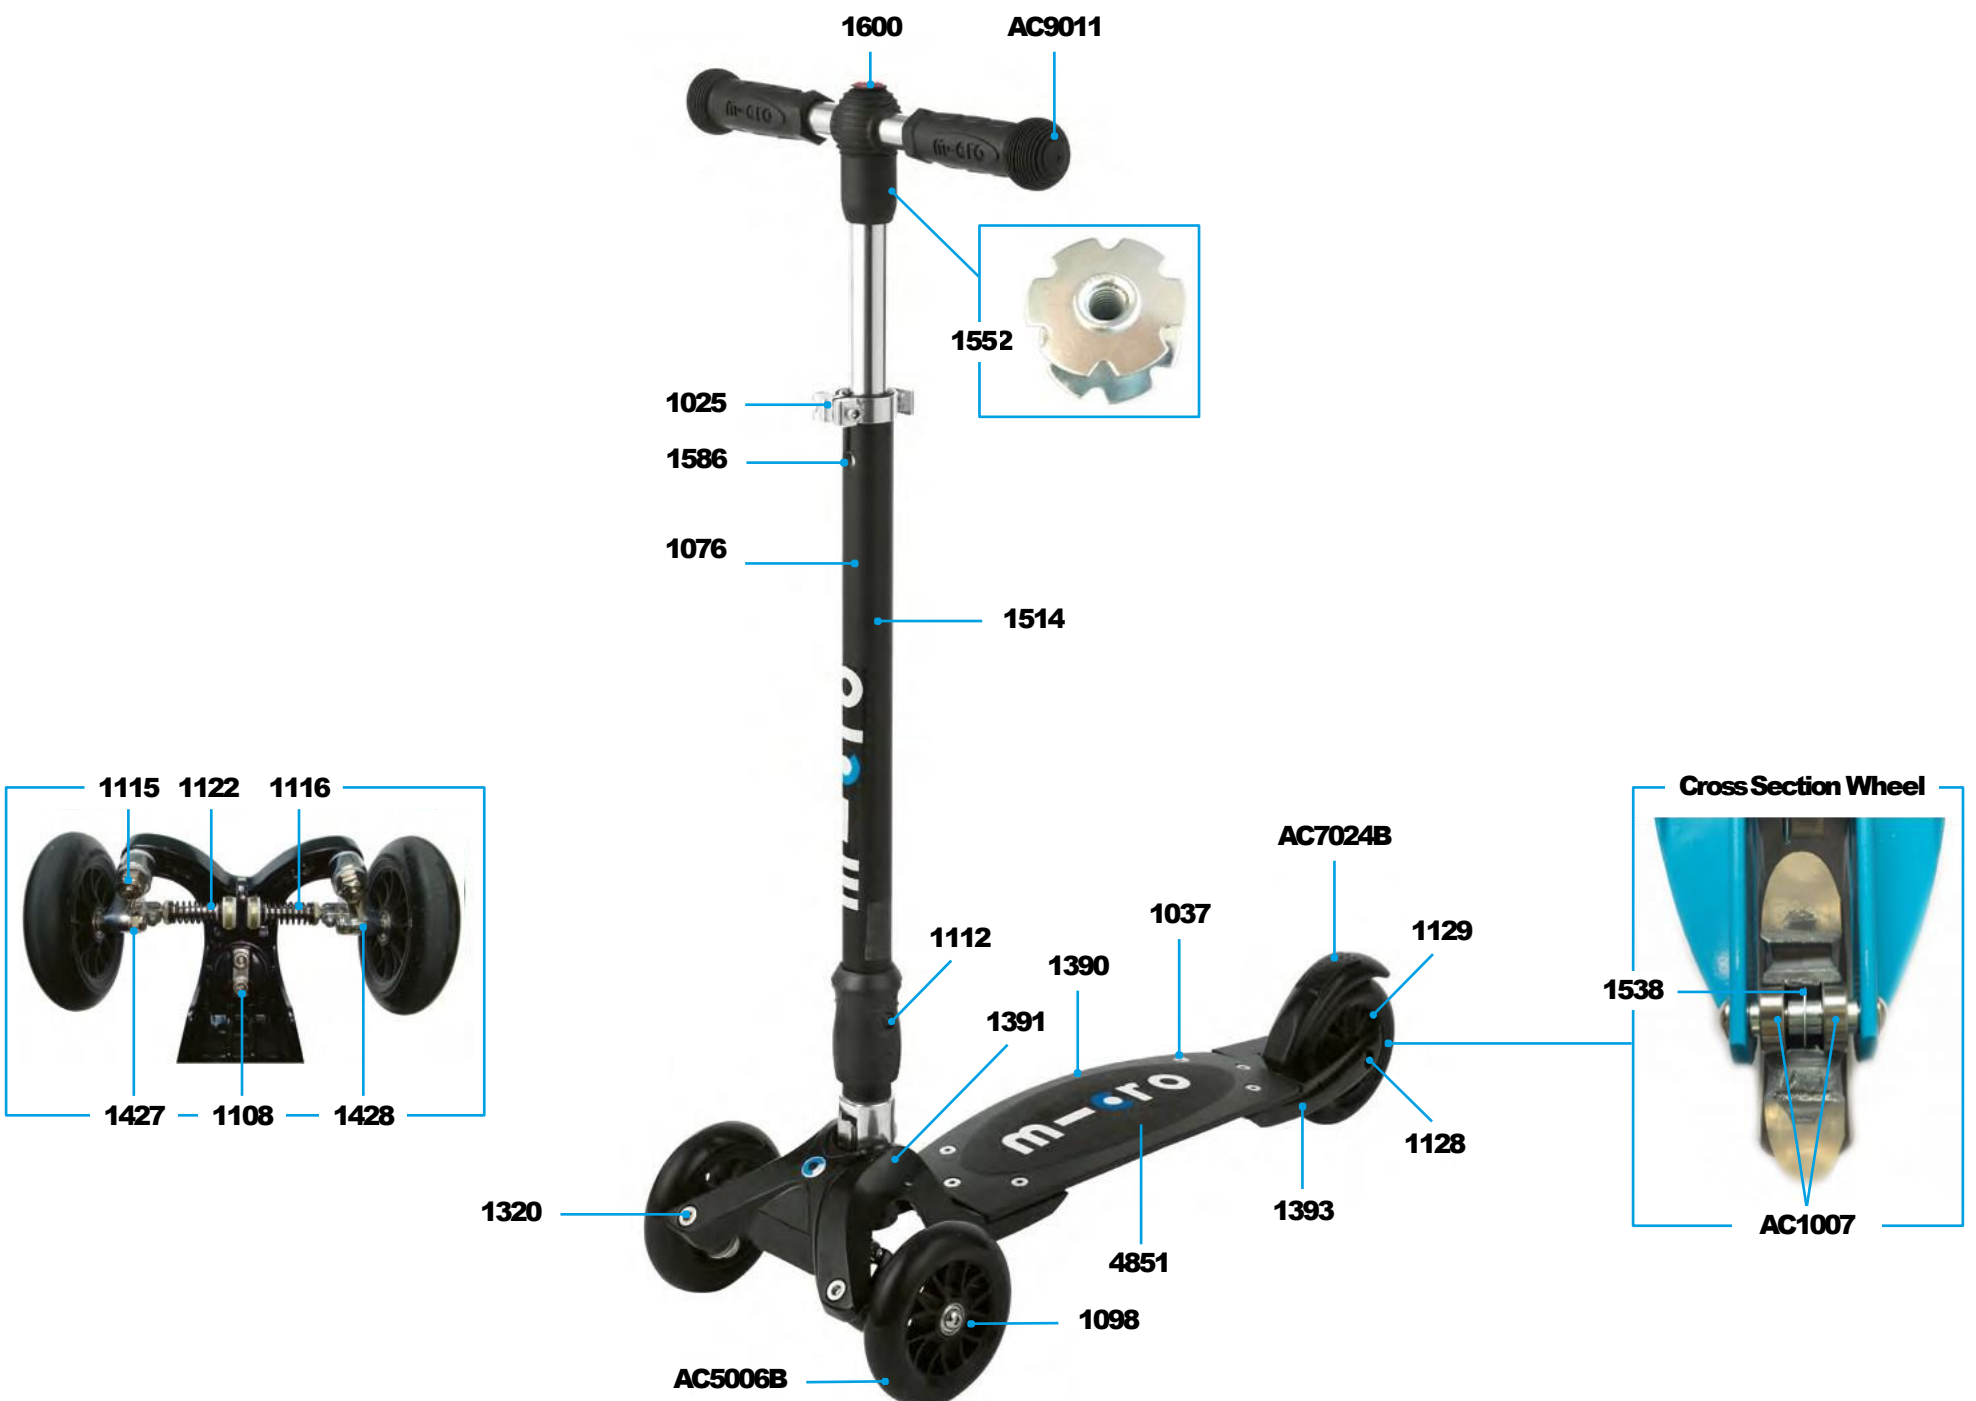

MICRO KICKBOARD COMPACT T-BAR

PARTS

Article No.	Article
1025	Quick-Acting Clamp, Silver
1037	Board Fixation Plates Complete, Alu Deck
1069	Tube For Handle Grip
1076	Plastic Linkage Tube
1108	Axle Bolt External Thread, Washer And Spring , 25 mm
1112	Axle Bolt With Nut, 34 mm
1115	Axle Bolt With Nut And Washer, 46.5 mm
1116	Steering Parts Complete
1122	Spring Black (Size D17xD1.8x60x10t)
1128	Axle Bolt Internal Thread, 42 mm
1129	Spacer External Bearings 3.4 mm
1131	Brake Bolt
1134	Push-Button And Plastic With Cap Handle Bar
4851	Griptape
1320	Axle Bolt, 46.5 mm
1342	T-Bar Complete, Black
1388	Brake Spring
1389	Brake Plate, Silver
1390	Deck And Griptape, Black
1391	Head Front, Black
1393	Back Part Compleet No Wheel With Brake, Black
1394	Guidance Handlebar
1411	Holder For Handgrip
1427	Shank Left, Black
1428	Shank Right, Black
1514	Handlebar Complete With Knob, Black
1538	Spacer Between Bearings 10.3 mm
1552	Star Nut Handlebar
1586	Bolt And Spring T-Bar
1600	Cap (Swiss Design Logo)

ACCESSORIES

Article No.	Article
AC6003B	High Density Rubber Hand Grip
AC9011	Interchangeable
AC5006B	Wheel Complete Blister
AC7024B	Brake Complete Blister
AC1007	Single Bearing ABEC 9

Micro Kickboard Compact 2.0

MICRO KICKBOARD COMPACT T-BAR
KB0020