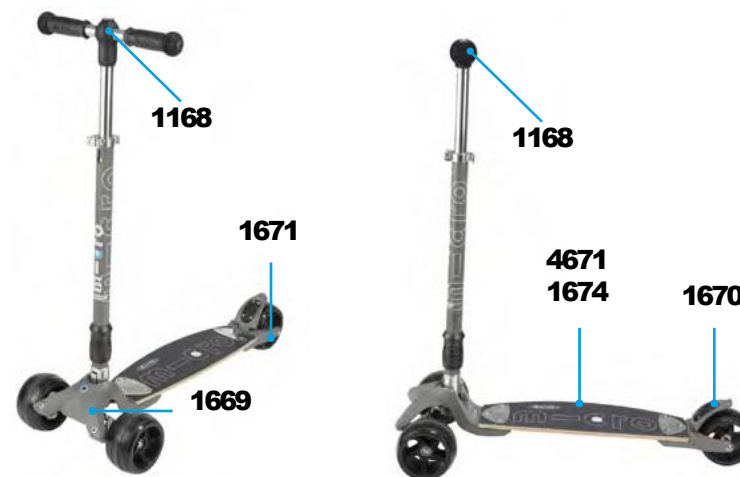

ACCESSORIES

Article No.	Article
1669	Head Front Complete, Kbm, Volcano Grey
1671	Back Part Complet No Wheel With Brake, Kbm Volcano Grey
1672	Shank Left, Volcano Grey
1673	Shank Right, Volcano Grey
4670	Deck & Griptape, Kbm Monster, Black New Version 2019
4671	Deck & Griptape, Kbm Monster, Volcano Grey New Version 2019

Article No.	Article	Info
AC9011	Interchangeable	
AC5004B	Wheel Complete Blister	120 mm
AC6003B	Handles Blister	Pair
AC7011B	Brake Complete Blister	
AC1007	Single Bearing ABEC 9	

KB0023

MICRO KICKBOARD MONSTER
INTERCHANGEABLE
KB0022